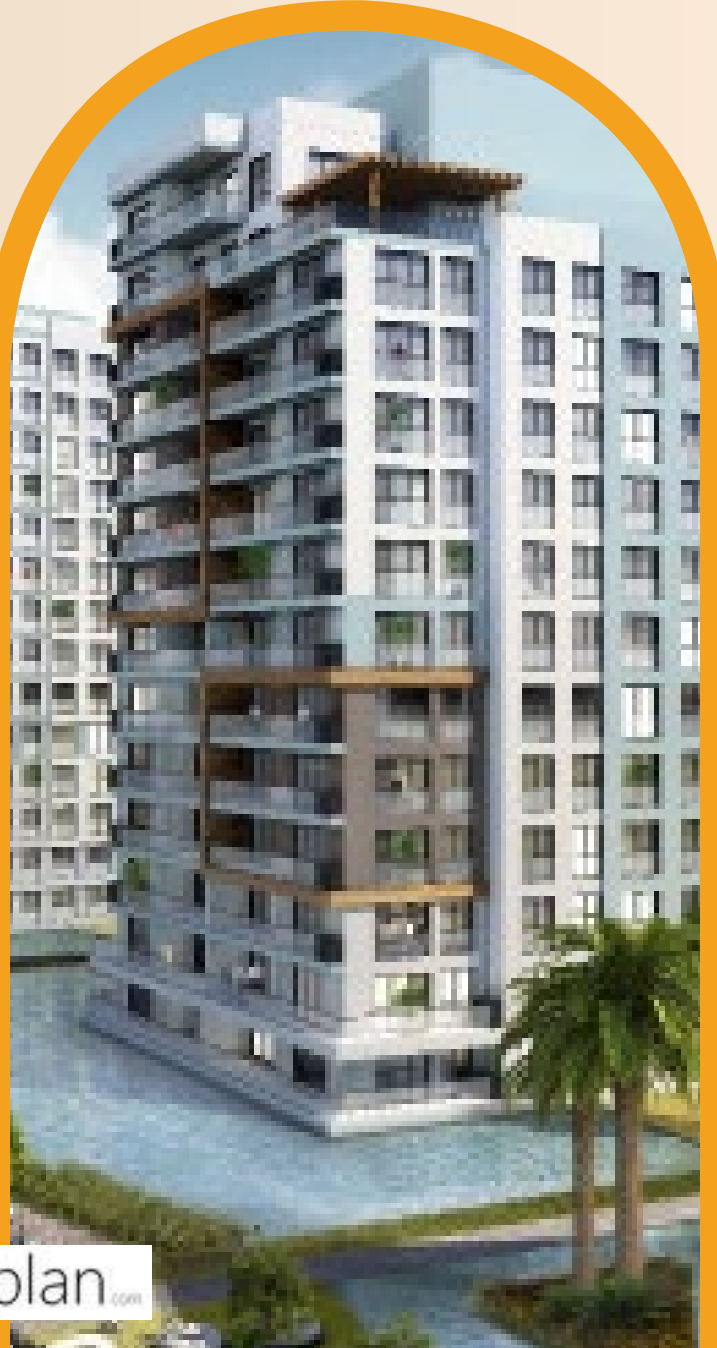

## Anatolian Istanbul's Most Luxurious Complex

**Our Project**

**Yamanevler  
Metro Station**

**TEM  
Highway**

**E5  
Highway**

**Starting Price:**

**125,000 USD**

**Prestigious**

**Lifestyle**

# Modern Design