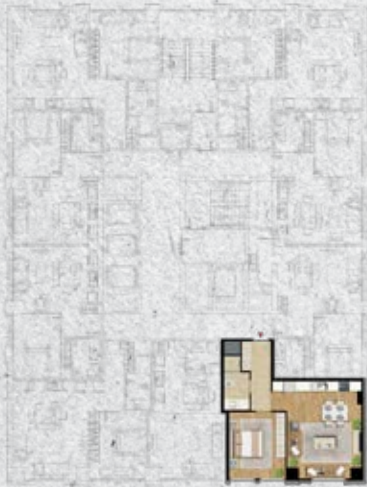

Residence Inn

DELUXIA

1+1 H

① Living Room & Kitchen	18.55 m ²
② Entrance	3.63 m ²
③ Bathroom	4.10 m ²
④ Bedroom	11.59 m ²

Total Net Area	37.87 m²
Total Gross Area	54.96 m²

Residence Inn

DELUXIA

1+1 G