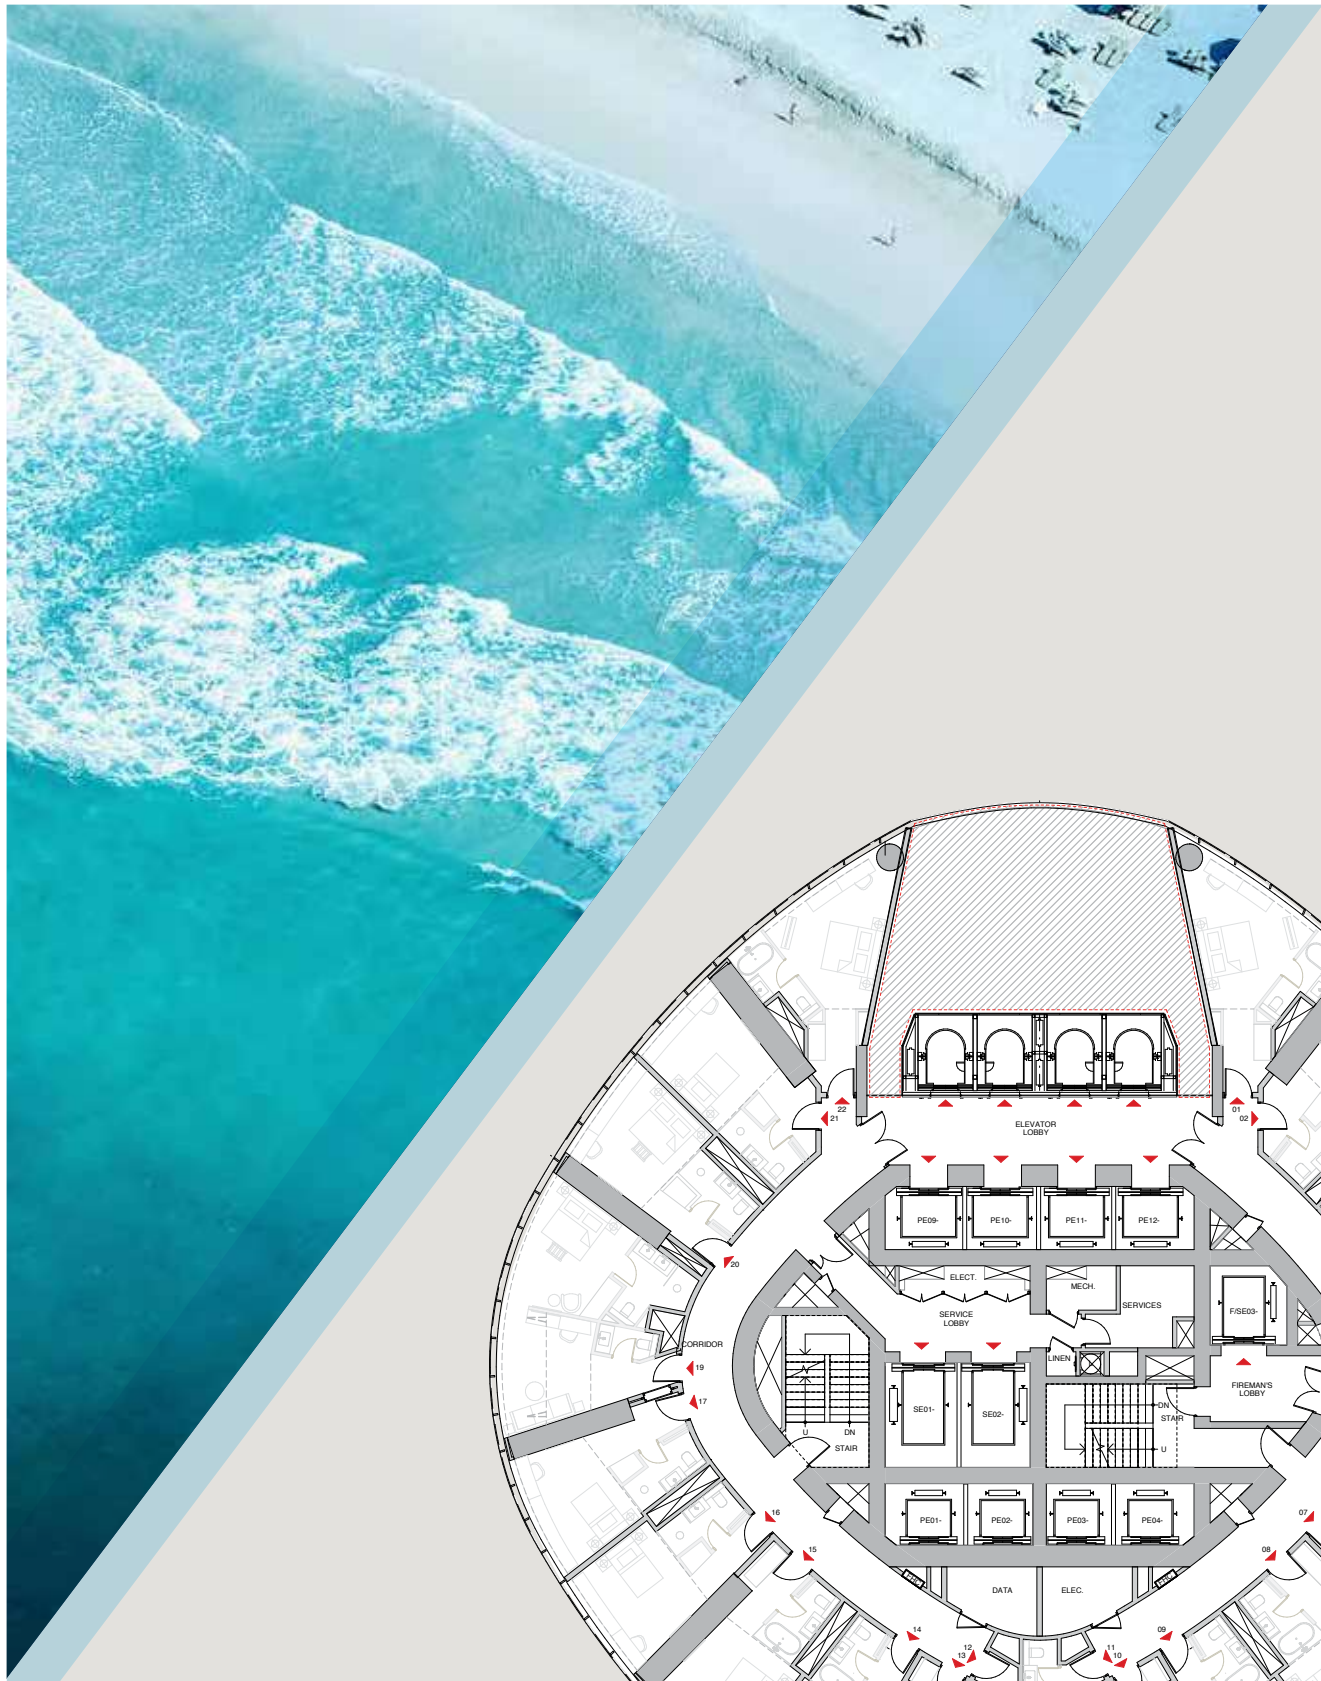

LEVEL 12 - LEISURE DECK

▲
GULF & PALM
JUMEIRAH VIEW

▼
DUBAI MARINA
VIEW

LEVEL 12 - LEISURE DECK

LEVEL 12 - LEISURE DECK

LEVEL 13 - ALL DAY DINING
LEVEL 14 - LUXURY DINING

GULF & PALM
JUMEIRAH VIEW

DUBAI MARINA
VIEW

LEVEL 13

LEVEL 14

LEVELS 15 - HOTEL ROOMS & MEETING FACILITIES
 LEVEL 16 - 19 - HOTEL ROOMS

LEVEL 15

LEVELS 16 - 19

DUBAI MARINA VIEW

LEVELS 20, 22 - 39 - HOTEL ROOMS
LEVELS 40 - 53 - HOTEL ROOMS

GULF & PALM
JUMEIRAH VIEW

LEVELS 20, 22 - 39

LEVELS 40 - 53

DUBAI MARINA
VIEW

LEVELS 55 - 68 - HOTEL ROOMS
LEVELS 69 - 71 - HOTEL ROOMS

GULF & PALM
JUMEIRAH VIEW

LEVELS 55 - 68

LEVELS 69 - 71

DUBAI MARINA
VIEW

LEVEL 72 - HOTEL ROOMS

GULF & PALM
JUMEIRAH VIEW

LEVEL 72

DUBAI MARINA
VIEW

LEVEL 74 - SUNSET RESTAURANT
LEVEL 76 - HORIZON LOUNGE

GULF & PALM
JUMEIRAH VIEW

LEVEL 74

LEVEL 76