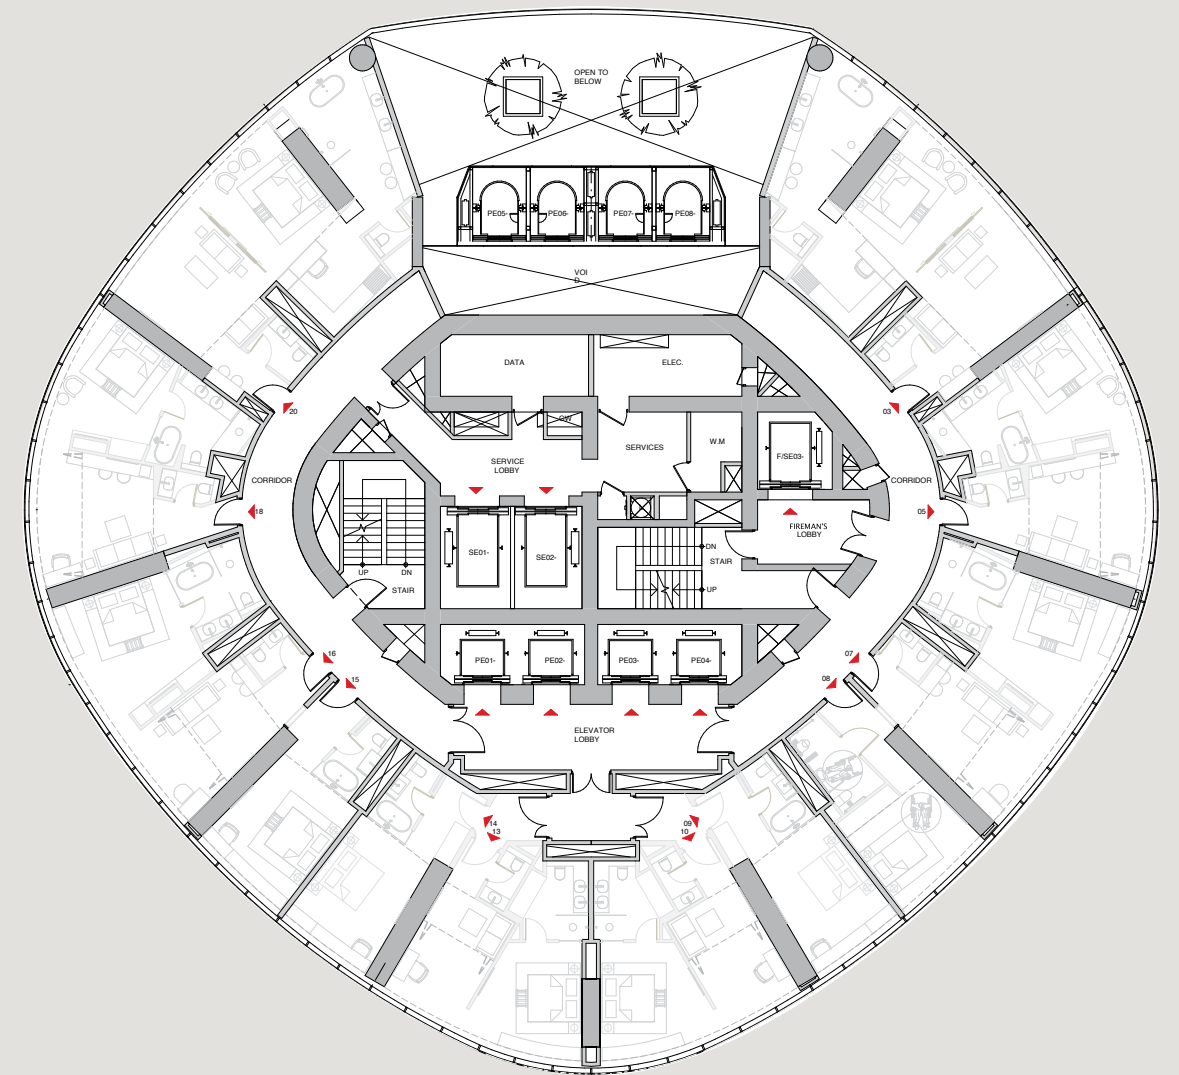

LEVEL 13

LEVEL 14

LEVELS 15 - HOTEL ROOMS & MEETING FACILITIES
 LEVEL 16 - 19 - HOTEL ROOMS

LEVEL 15

LEVELS 16 - 19

DUBAI MARINA VIEW

LEVELS 20, 22 - 39 - HOTEL ROOMS
LEVELS 40 - 53 - HOTEL ROOMS

GULF & PALM
JUMEIRAH VIEW

LEVELS 20, 22 - 39

LEVELS 40 - 53

DUBAI MARINA
VIEW

LEVELS 55 - 68 - HOTEL ROOMS
LEVELS 69 - 71 - HOTEL ROOMS

GULF & PALM
JUMEIRAH VIEW

LEVELS 55 - 68

LEVELS 69 - 71

DUBAI MARINA
VIEW

LEVEL 72 - HOTEL ROOMS

GULF & PALM
JUMEIRAH VIEW

LEVEL 72

DUBAI MARINA
VIEW

LEVEL 74 - SUNSET RESTAURANT
LEVEL 76 - HORIZON LOUNGE

GULF & PALM
JUMEIRAH VIEW

LEVEL 74

LEVEL 76

DUBAI MARINA
VIEW

LEVEL 74 - SUNSET RESTAURANT
LEVEL 76 - HORIZON LOUNGE

LEVEL 74 - SUNSET RESTAURANT
LEVEL 76 - HORIZON LOUNGE

LEVEL 74 - SUNSET RESTAURANT
LEVEL 76 - HORIZON LOUNGE

LEVEL 77 - SKY TERRACE