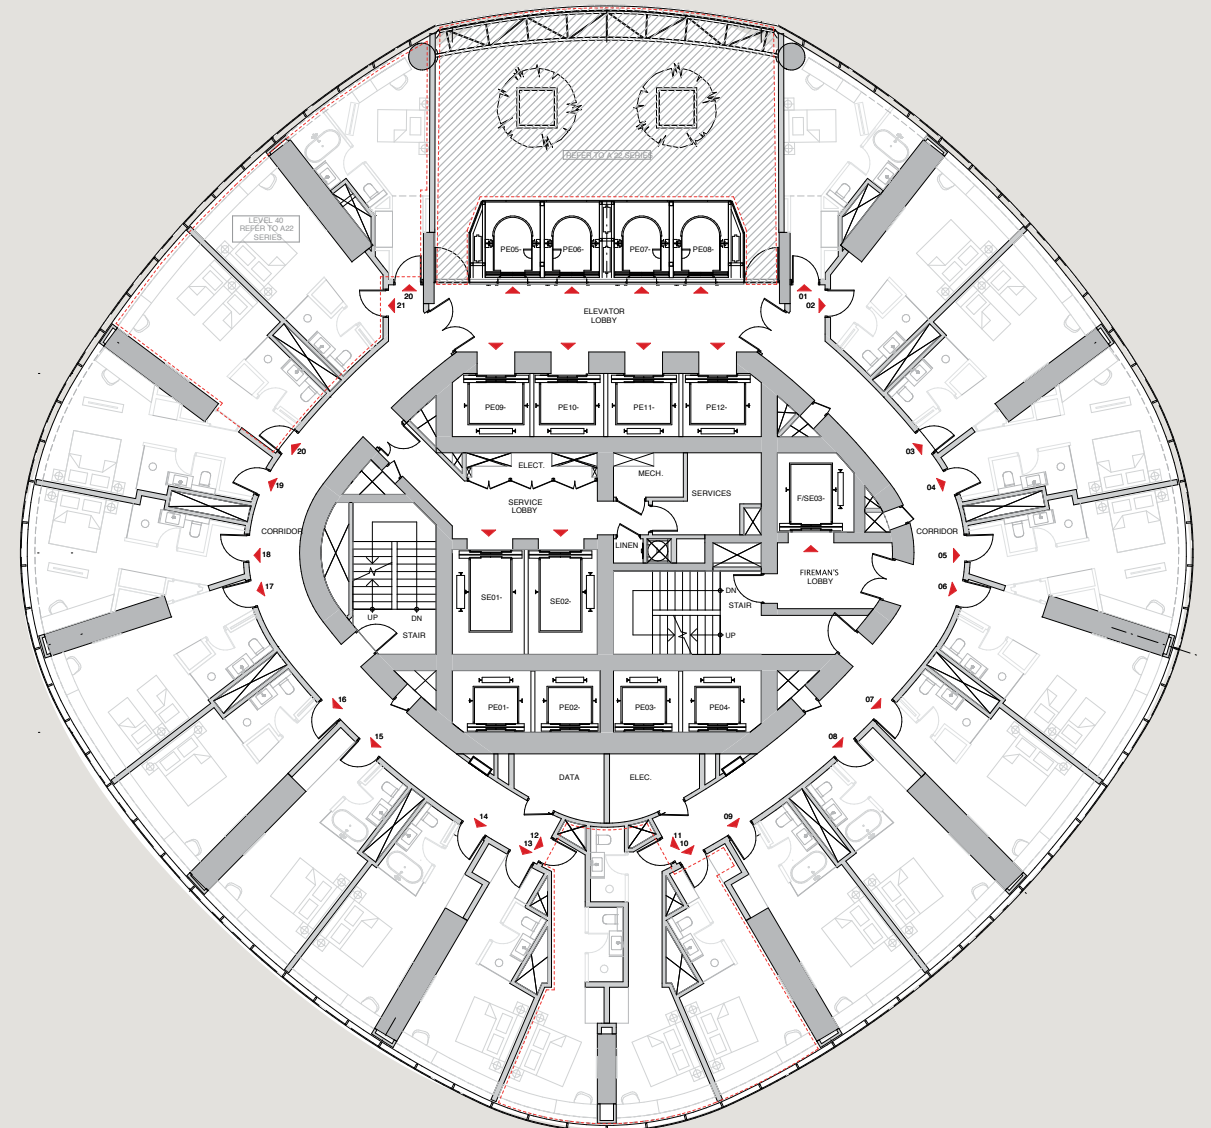

LEVEL 12 - LEISURE DECK

▲
GULF & PALM
JUMEIRAH VIEW

▼
DUBAI MARINA
VIEW

LEVEL 12 - LEISURE DECK

LEVEL 12 - LEISURE DECK

LEVEL 13 - ALL DAY DINING
LEVEL 14 - LUXURY DINING

GULF & PALM
JUMEIRAH VIEW

DUBAI MARINA
VIEW

LEVEL 13

LEVEL 14

LEVELS 15 - HOTEL ROOMS & MEETING FACILITIES
 LEVEL 16 - 19 - HOTEL ROOMS

LEVEL 15

LEVELS 16 - 19

DUBAI MARINA VIEW

LEVELS 20, 22 - 39 - HOTEL ROOMS
LEVELS 40 - 53 - HOTEL ROOMS

GULF & PALM
JUMEIRAH VIEW

LEVELS 20, 22 - 39

LEVELS 40 - 53

DUBAI MARINA
VIEW

LEVELS 55 - 68 - HOTEL ROOMS
LEVELS 69 - 71 - HOTEL ROOMS

GULF & PALM
JUMEIRAH VIEW

LEVELS 55 - 68

LEVELS 69 - 71

DUBAI MARINA
VIEW

LEVEL 72 - HOTEL ROOMS

GULF & PALM
JUMEIRAH VIEW

LEVEL 72

DUBAI MARINA
VIEW

LEVEL 74 - SUNSET RESTAURANT
LEVEL 76 - HORIZON LOUNGE

GULF & PALM
JUMEIRAH VIEW

LEVEL 74

LEVEL 76