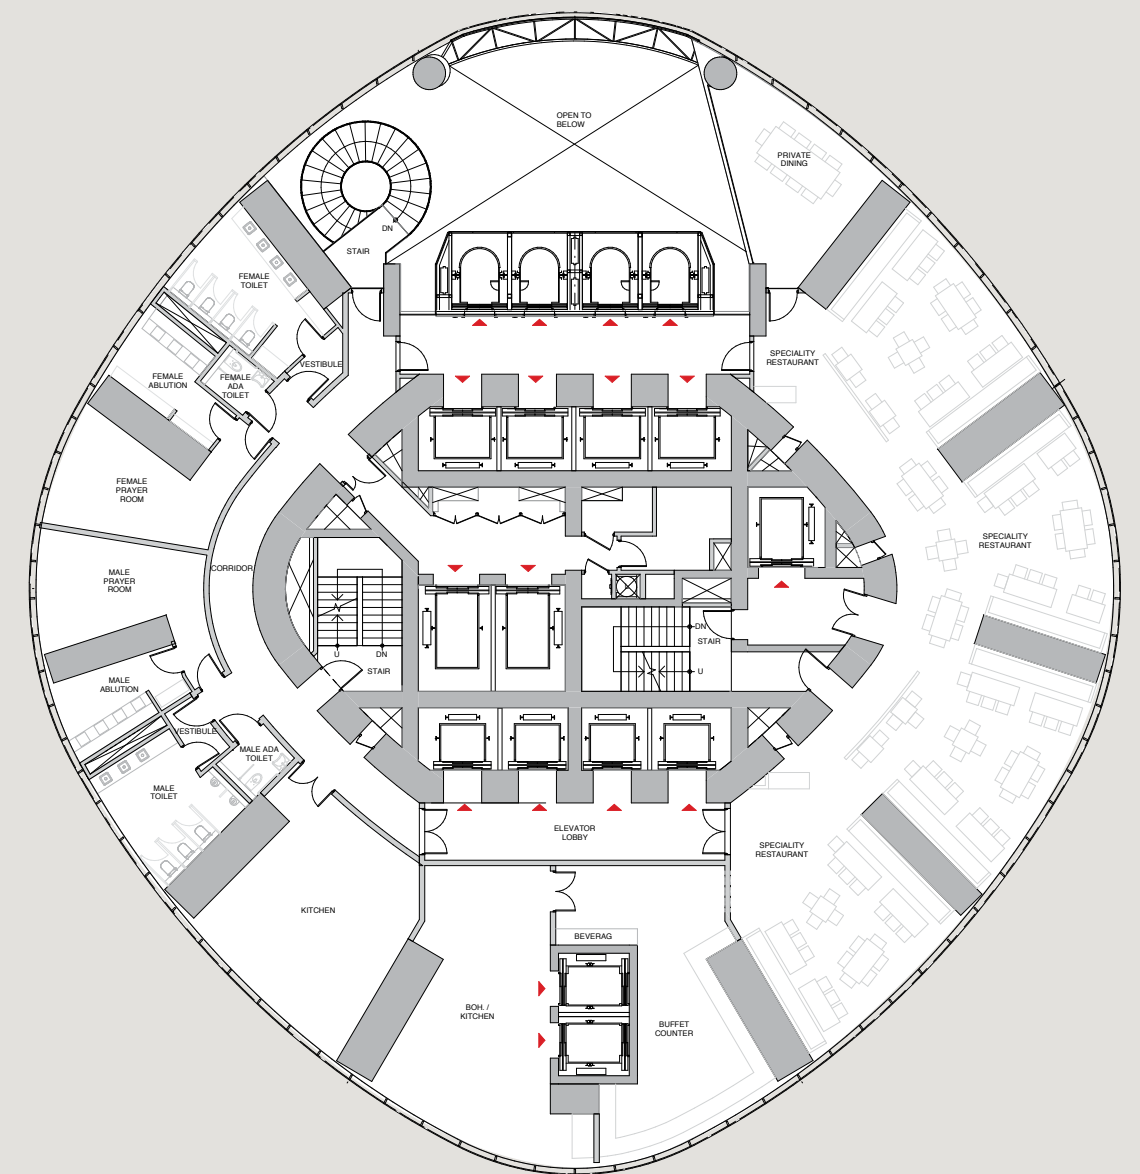

LEVEL 12 - LEISURE DECK

▲
GULF & PALM
JUMEIRAH VIEW

▼
DUBAI MARINA
VIEW

LEVEL 12 - LEISURE DECK

LEVEL 12 - LEISURE DECK

LEVEL 13 - ALL DAY DINING
LEVEL 14 - LUXURY DINING

GULF & PALM
JUMEIRAH VIEW

DUBAI MARINA
VIEW

LEVEL 13

LEVEL 14

LEVELS 15 - HOTEL ROOMS & MEETING FACILITIES
 LEVEL 16 - 19 - HOTEL ROOMS

LEVEL 15

LEVELS 16 - 19

DUBAI MARINA VIEW

LEVELS 20, 22 - 39 - HOTEL ROOMS
LEVELS 40 - 53 - HOTEL ROOMS

GULF & PALM
JUMEIRAH VIEW

LEVELS 20, 22 - 39

LEVELS 40 - 53

DUBAI MARINA
VIEW

LEVELS 55 - 68 - HOTEL ROOMS
LEVELS 69 - 71 - HOTEL ROOMS

GULF & PALM
JUMEIRAH VIEW

LEVELS 55 - 68

LEVELS 69 - 71

DUBAI MARINA
VIEW