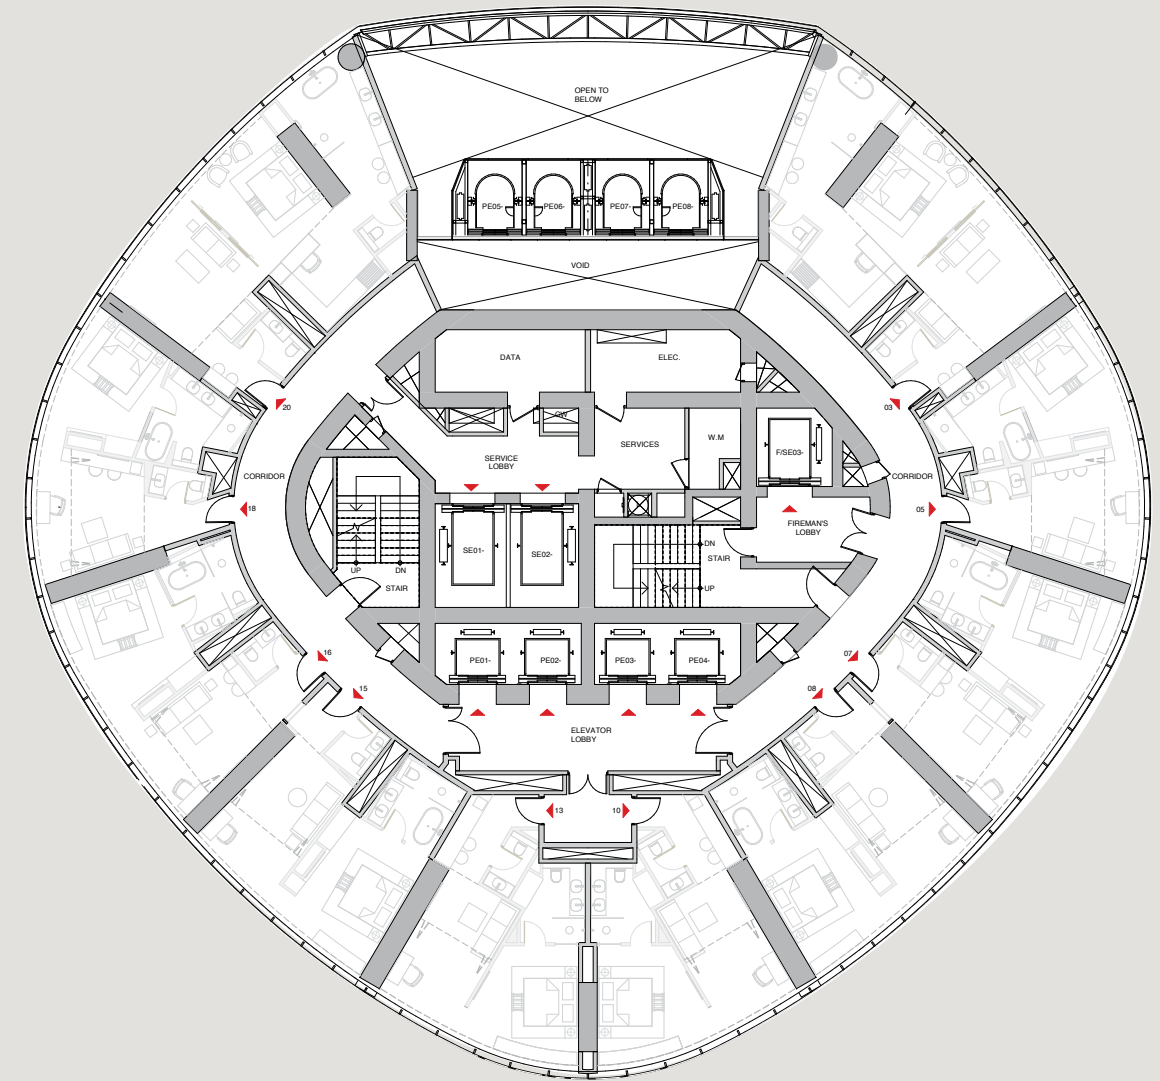

LEVEL 13

LEVEL 14

LEVELS 15 - HOTEL ROOMS & MEETING FACILITIES
 LEVEL 16 - 19 - HOTEL ROOMS

LEVEL 15

LEVELS 16 - 19

DUBAI MARINA VIEW

LEVELS 20, 22 - 39 - HOTEL ROOMS
LEVELS 40 - 53 - HOTEL ROOMS

GULF & PALM
JUMEIRAH VIEW

LEVELS 20, 22 - 39

LEVELS 40 - 53

DUBAI MARINA
VIEW

LEVELS 55 - 68 - HOTEL ROOMS
LEVELS 69 - 71 - HOTEL ROOMS

GULF & PALM
JUMEIRAH VIEW

LEVELS 55 - 68

LEVELS 69 - 71

DUBAI MARINA
VIEW

LEVEL 72 - HOTEL ROOMS

GULF & PALM
JUMEIRAH VIEW

LEVEL 72

DUBAI MARINA
VIEW

LEVEL 74 - SUNSET RESTAURANT
LEVEL 76 - HORIZON LOUNGE

GULF & PALM
JUMEIRAH VIEW

LEVEL 74

LEVEL 76

DUBAI MARINA
VIEW

LEVEL 74 - SUNSET RESTAURANT
LEVEL 76 - HORIZON LOUNGE

LEVEL 74 - SUNSET RESTAURANT
LEVEL 76 - HORIZON LOUNGE

LEVEL 74 - SUNSET RESTAURANT
LEVEL 76 - HORIZON LOUNGE

LEVEL 77 - SKY TERRACE