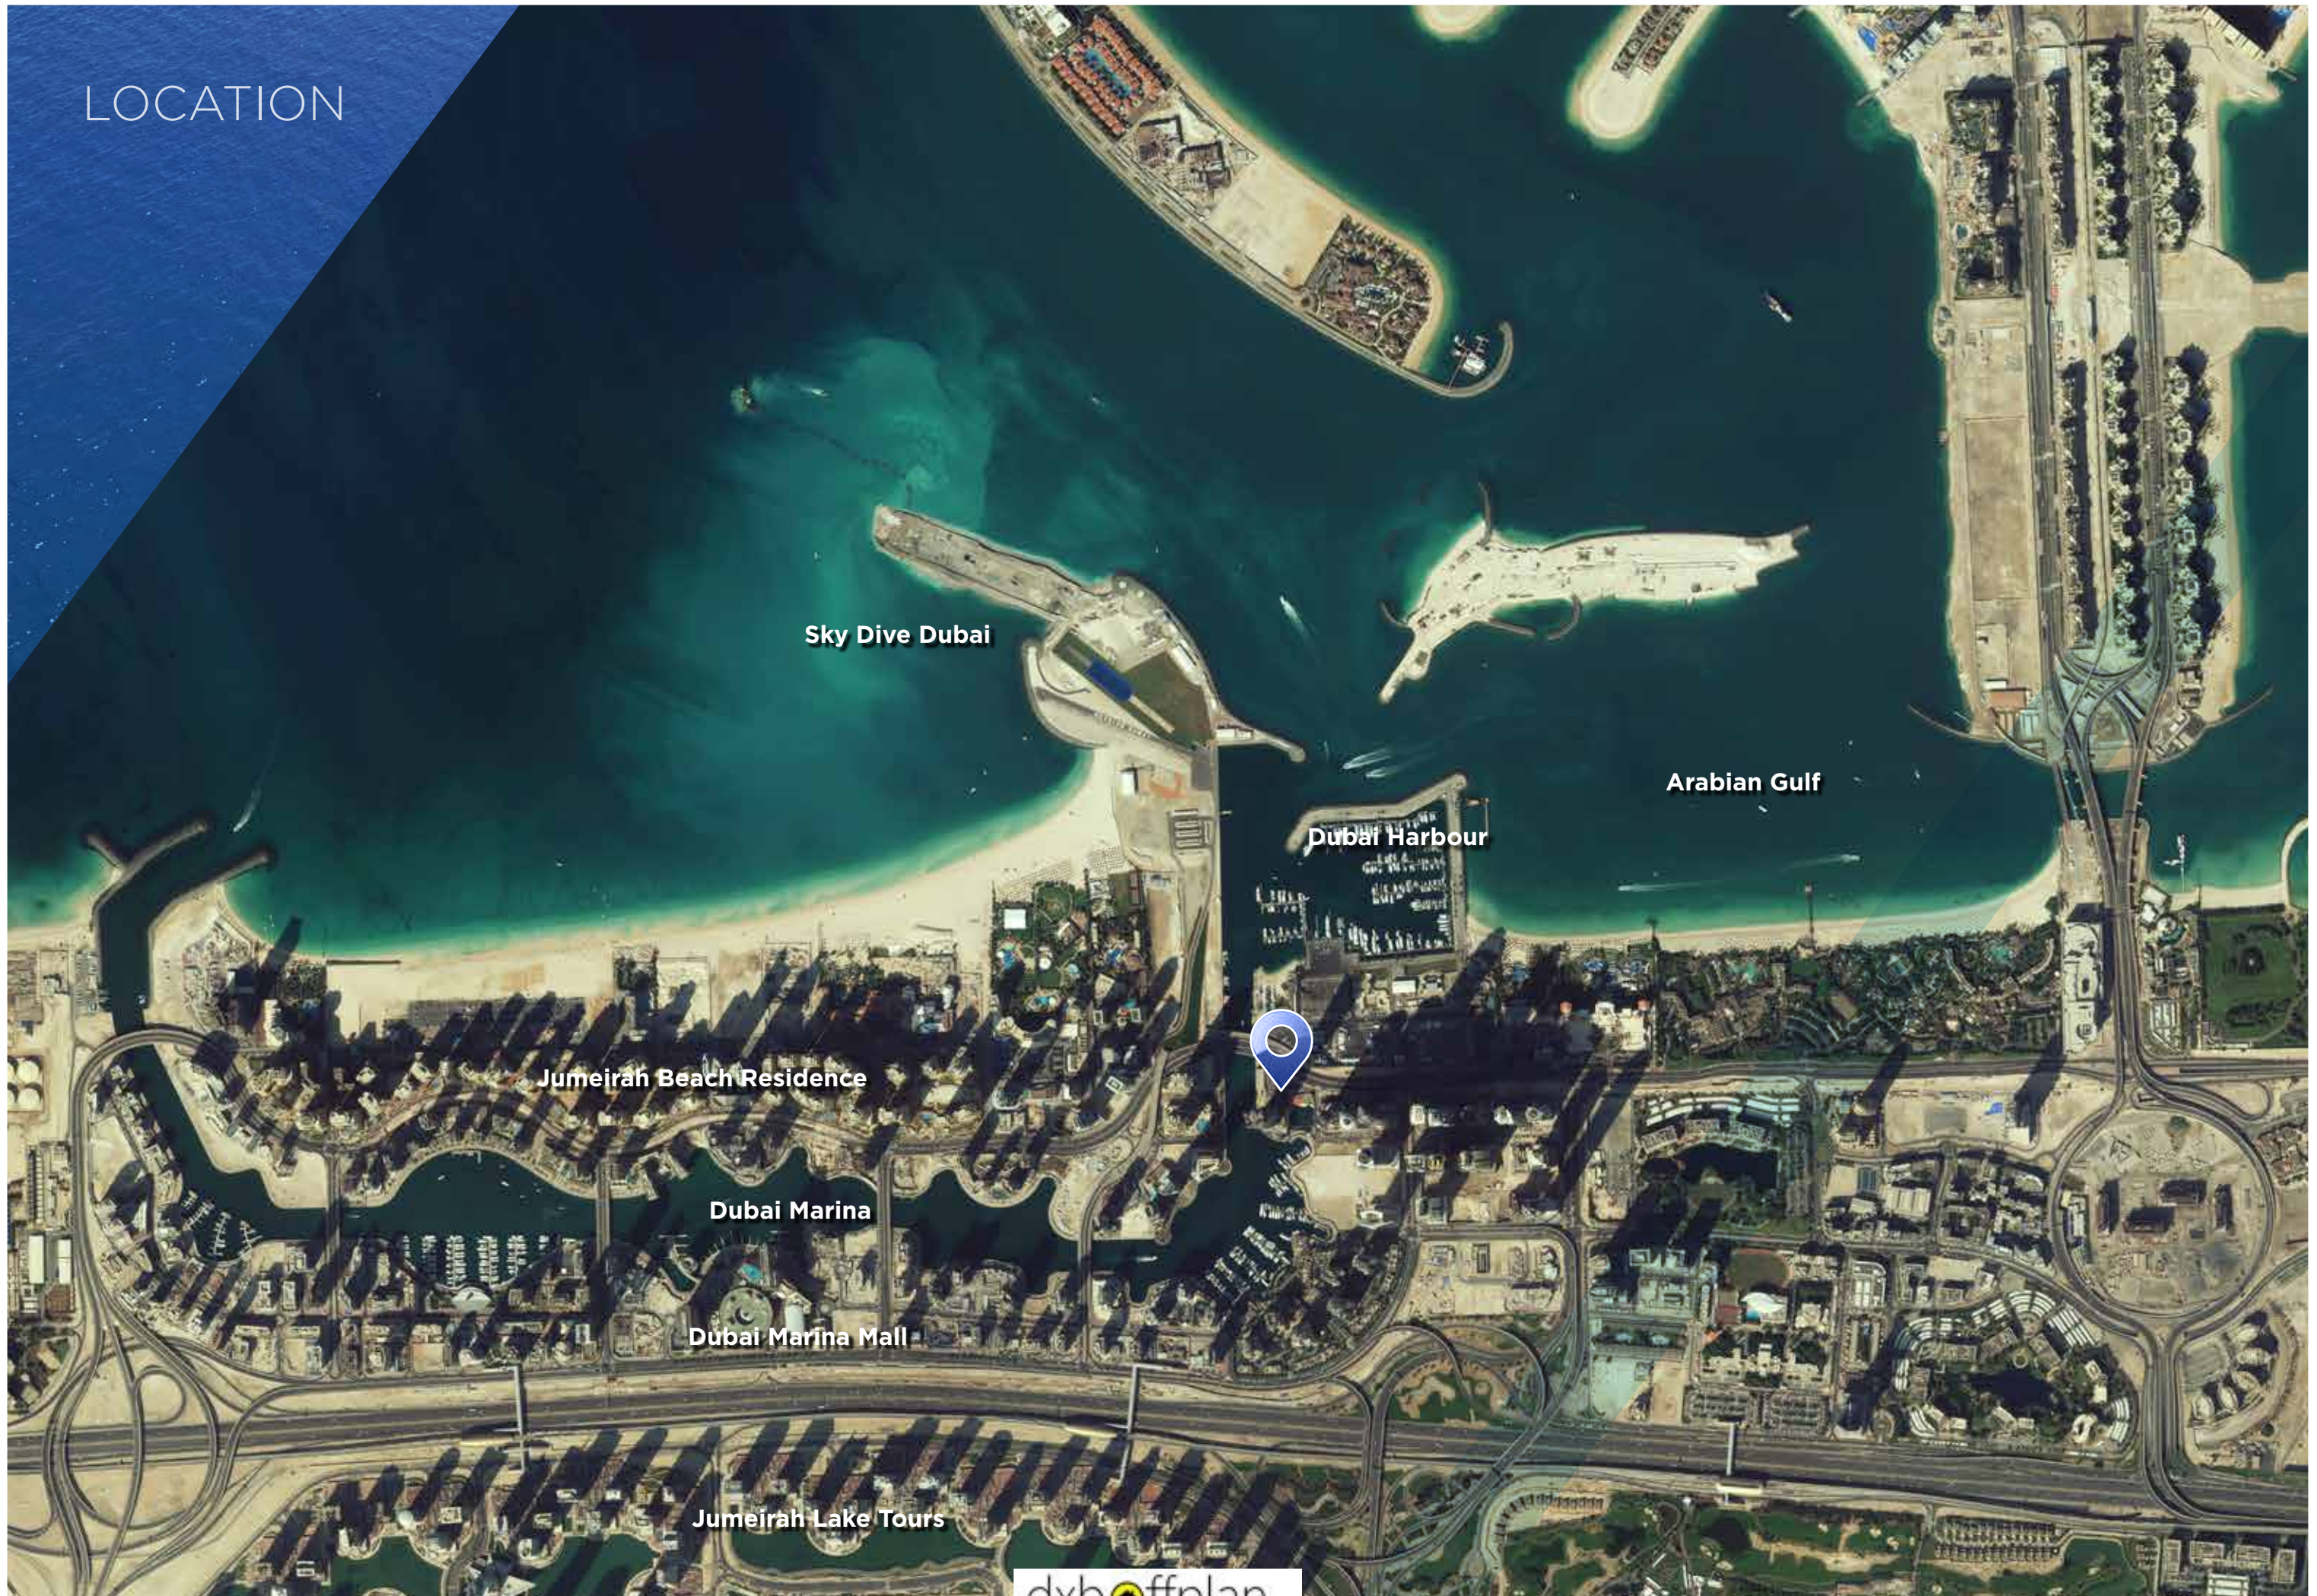

CIEL

DUBAI MARINA

LOCATION

Sky Dive Dubai

Arabian Gulf

Dubai Harbour

Jumeirah Beach Residence

Dubai Marina

Dubai Marina Mall

Jumeirah Lake Tours

CIEL, DUBAI MARINA LOCATION

Dubai Marina

LOCATION

Dubai Marina

Dubai Marina

DUBAI MARINA

- World's largest man-made marina
- Highly coveted central location, within minutes of the beach & most leisure attractions
- Easy commute via road and the Dubai Metro network to all parts of the city
- Centred around the hugely popular Marina Walk, the centre of al fresco dining and retail
- Home to its own mall, the Dubai Marina Mall, featuring major world class brands, restaurants and entertainment outlets
- Directly opposite Jumeirah Beach Residence Walk - an extensive beach front stretch of shops, cafes and gourmet restaurants catering to a wide variety of culinary tastes

DUBAI HARBOUR

- Will cover 20 million square feet in total
- 1,400 berths and a cruise ship port
- Will accommodate 1,200,000 passengers annually
- Dubai Harbour will also integrate Skydive Dubai, Dubai International Marine Club (DIMC) and Logo Island into a single community