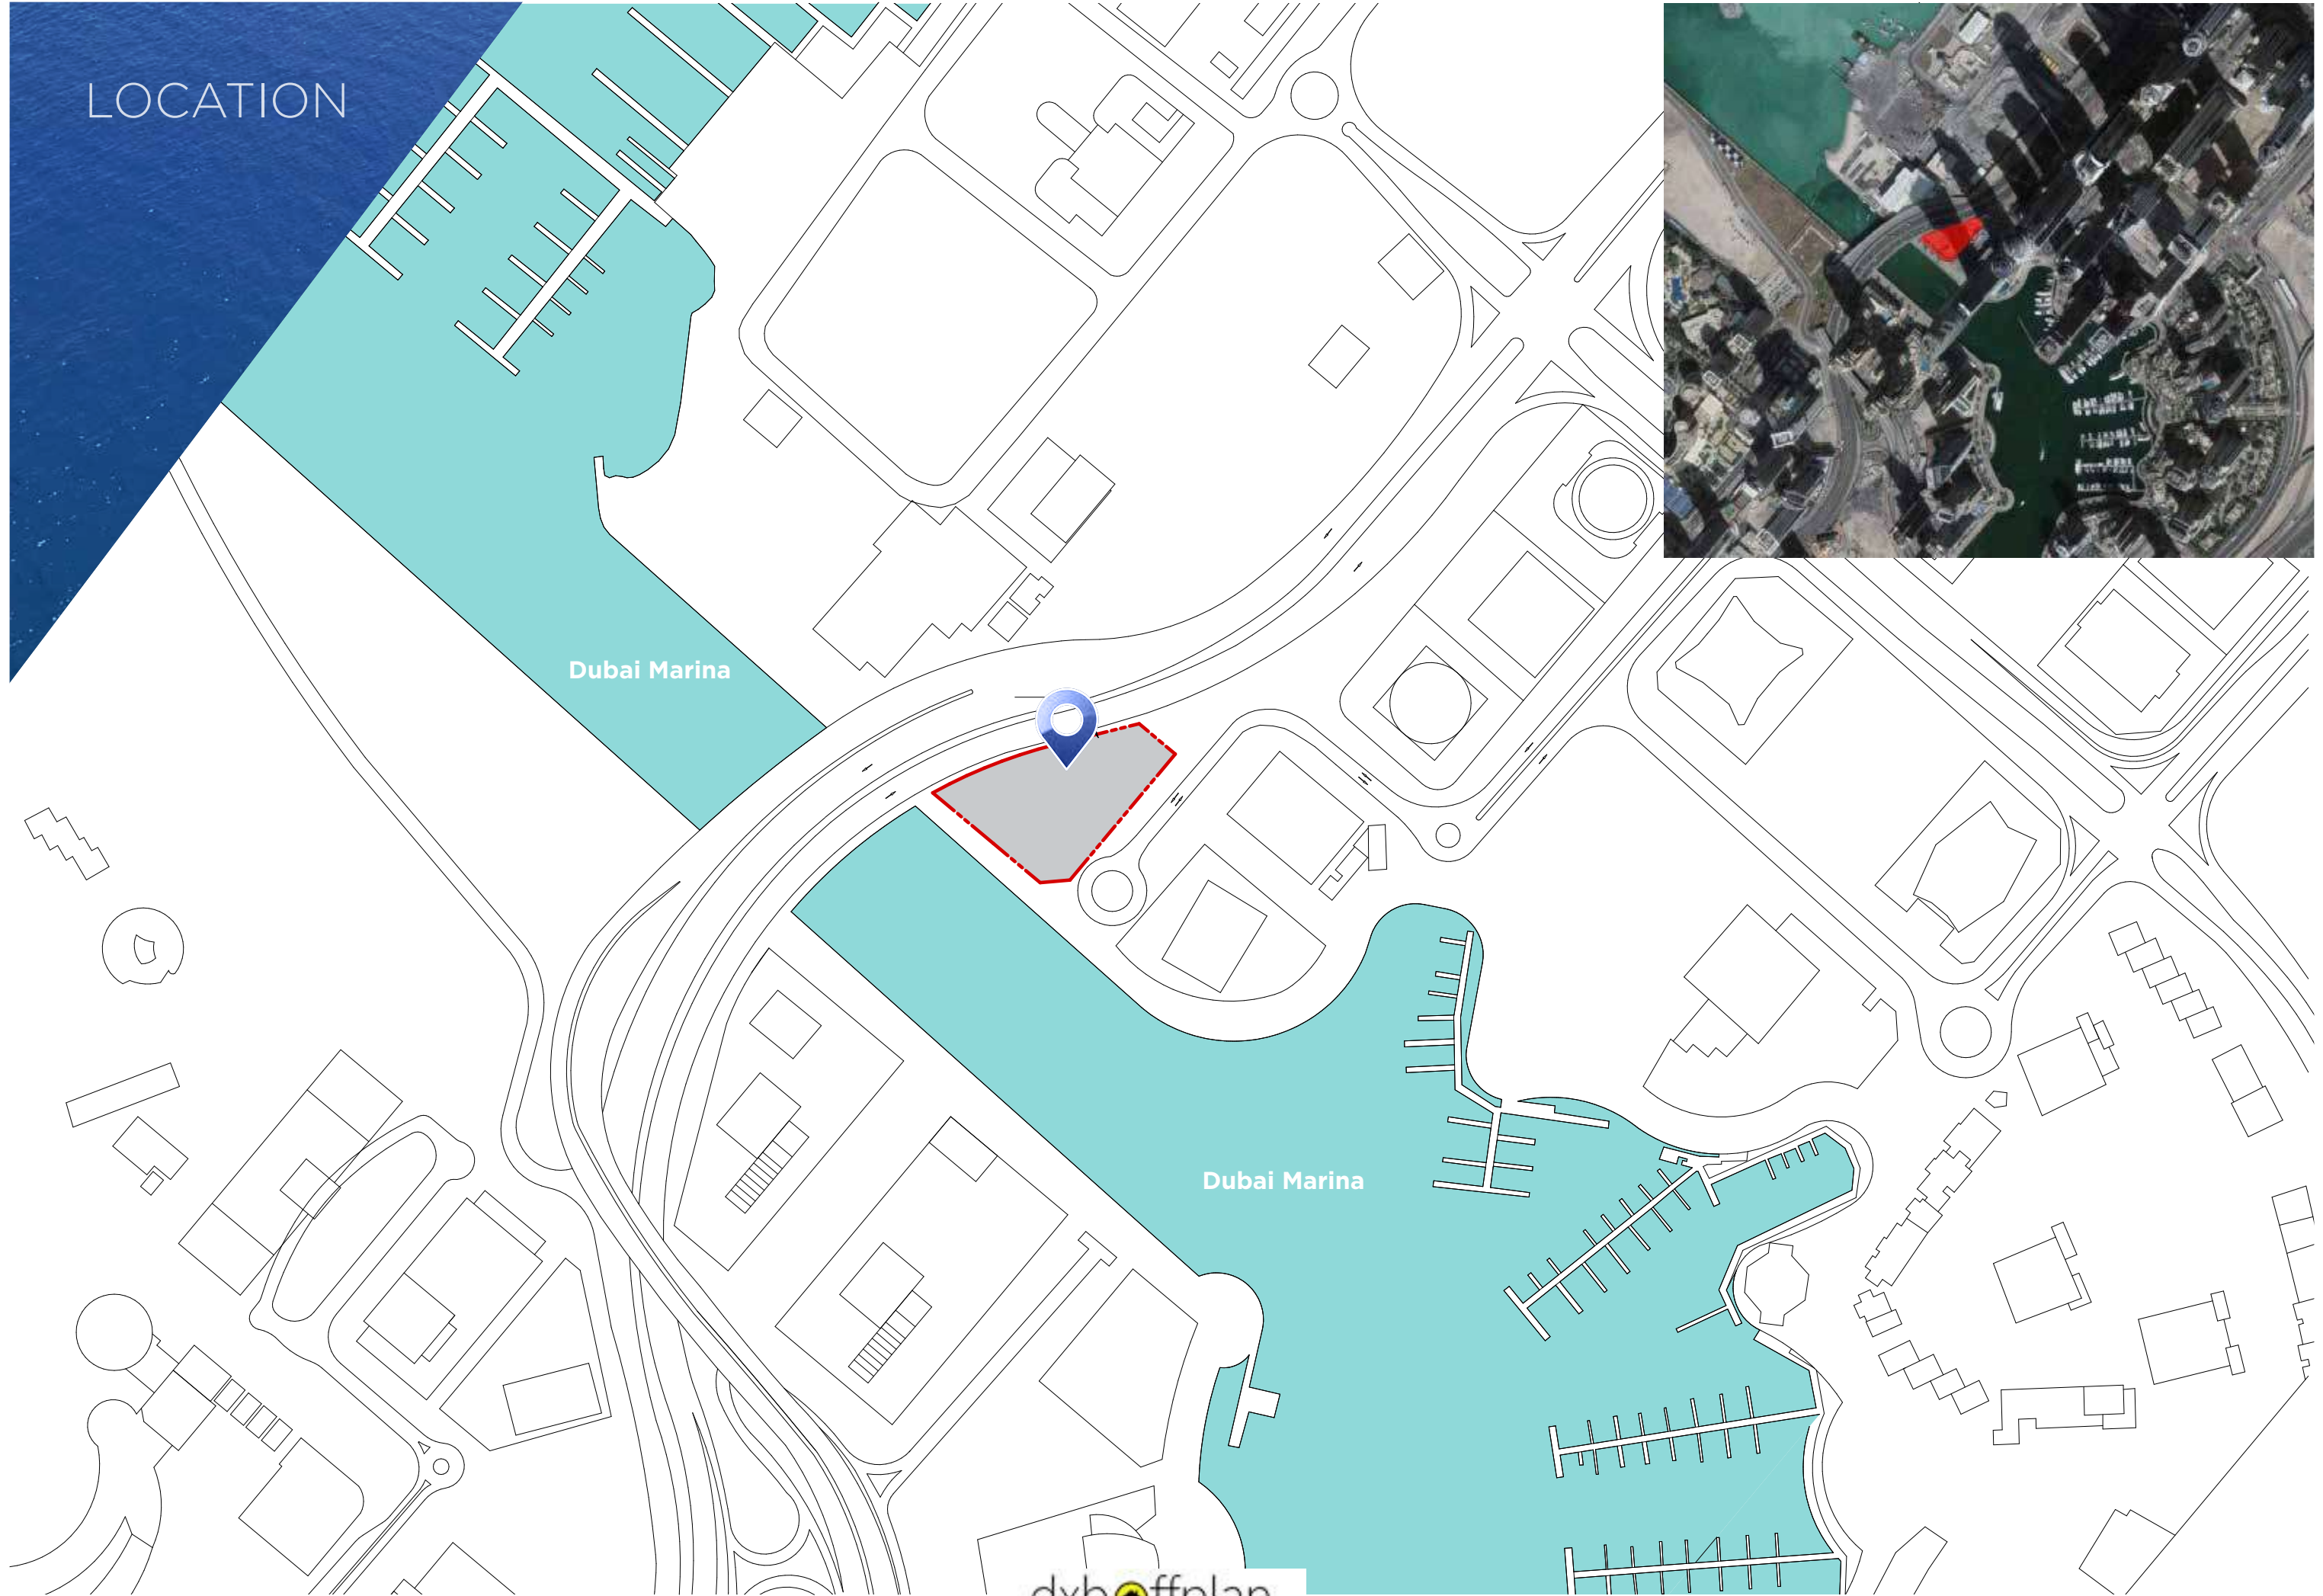

CIEL

DUBAI MARINA

LOCATION

Sky Dive Dubai

Arabian Gulf

Dubai Harbour

Jumeirah Beach Residence

Dubai Marina

Dubai Marina Mall

Jumeirah Lake Tours

CIEL, DUBAI MARINA LOCATION

Dubai Marina

LOCATION

Dubai Marina

Dubai Marina

DUBAI MARINA

- World's largest man-made marina
- Highly coveted central location, within minutes of the beach & most leisure attractions
- Easy commute via road and the Dubai Metro network to all parts of the city
- Centred around the hugely popular Marina Walk, the centre of al fresco dining and retail
- Home to its own mall, the Dubai Marina Mall, featuring major world class brands, restaurants and entertainment outlets
- Directly opposite Jumeirah Beach Residence Walk - an extensive beach front stretch of shops, cafes and gourmet restaurants catering to a wide variety of culinary tastes

DUBAI HARBOUR

- Will cover 20 million square feet in total
- 1,400 berths and a cruise ship port
- Will accommodate 1,200,000 passengers annually
- Dubai Harbour will also integrate Skydive Dubai, Dubai International Marine Club (DIMC) and Logo Island into a single community