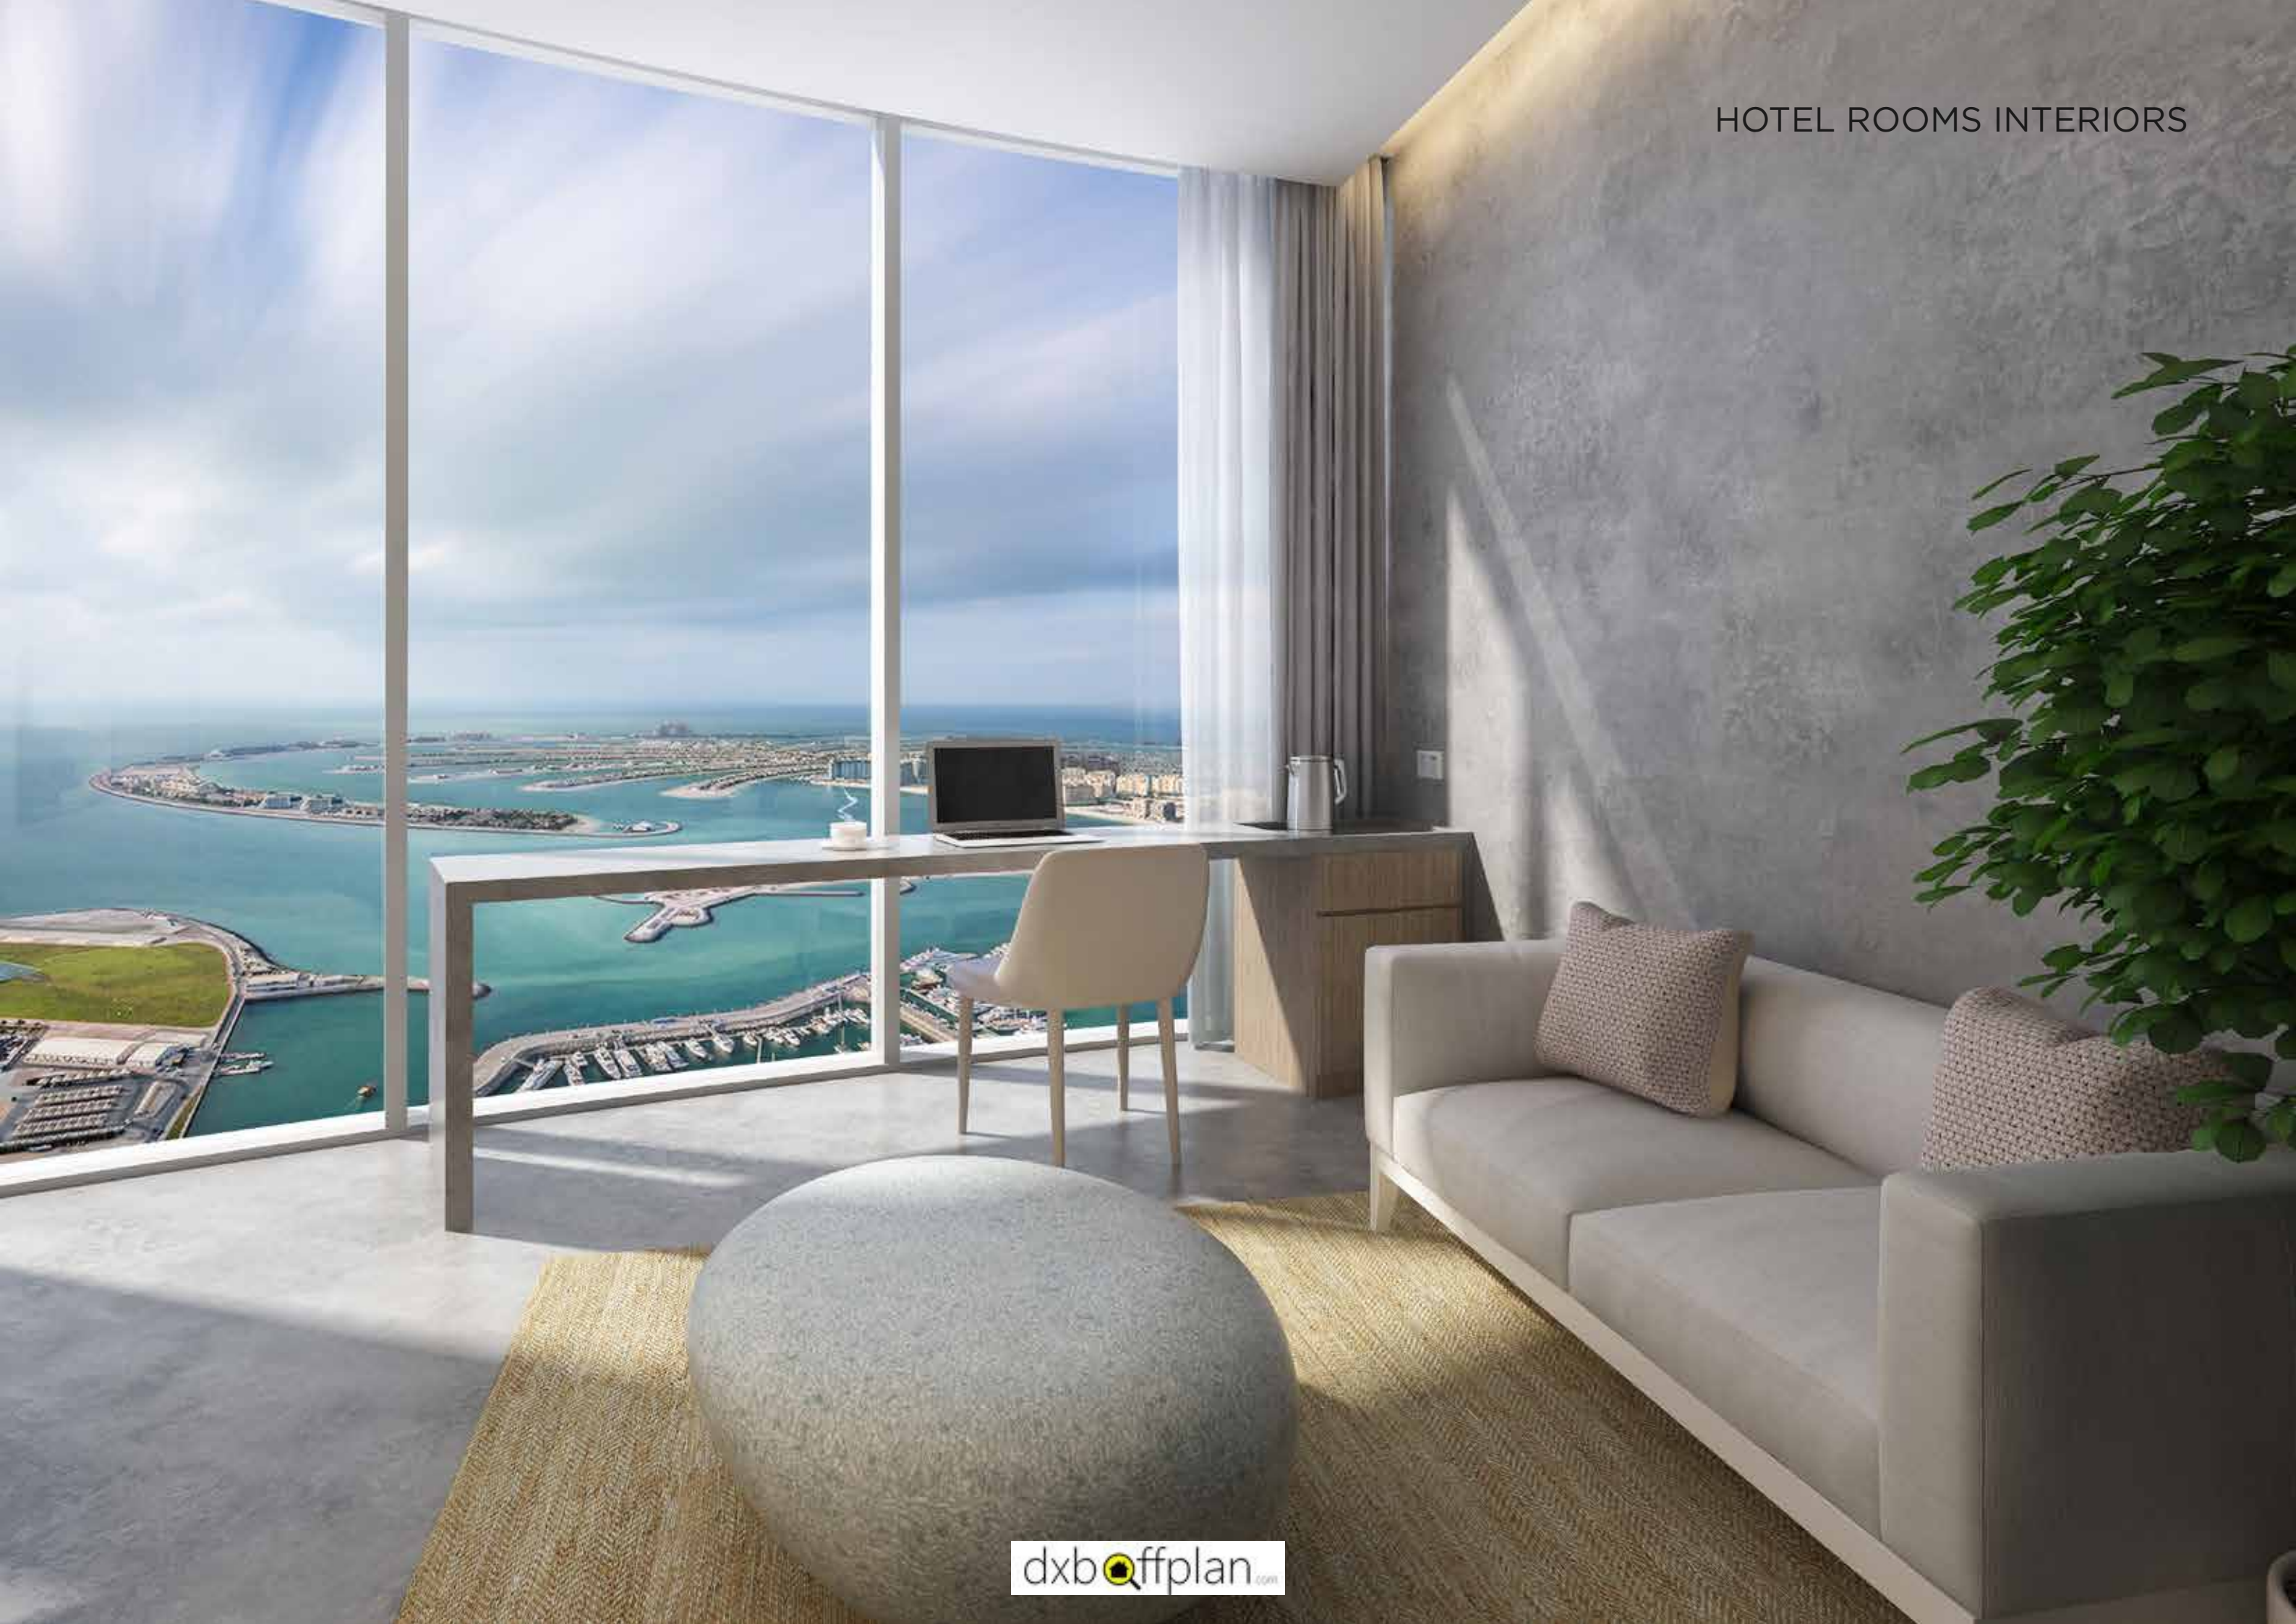

- World's tallest hotel, upon completion
- Wide array of restaurants featuring the finest cuisines from around the world
- Business Lounge
- Sky Terrace
- Infinity Sky Pool on an upper level that is designed to excite the senses
- Panoramic views of Palm Jumeirah, Bluewaters Island, Dubai Harbour and the Arabian Gulf
- Easy access to many of Dubai's most popular attractions
- Hotel operated to international deluxe standards
- State of the art fitness facilities and world class spa

LEVEL 72 - HOTEL ROOMS

GULF & PALM
JUMEIRAH VIEW

LEVEL 72

DUBAI MARINA
VIEW

LEVEL 74 - SUNSET RESTAURANT
LEVEL 76 - HORIZON LOUNGE

GULF & PALM
JUMEIRAH VIEW

LEVEL 74

LEVEL 76

DUBAI MARINA
VIEW

LEVEL 74 - SUNSET RESTAURANT
LEVEL 76 - HORIZON LOUNGE

LEVEL 74 - SUNSET RESTAURANT
LEVEL 76 - HORIZON LOUNGE

LEVEL 74 - SUNSET RESTAURANT
LEVEL 76 - HORIZON LOUNGE

LEVEL 77 - SKY TERRACE

GULF & PALM JUMEIRAH VIEW

LEVEL 77

DUBAI MARINA VIEW

LEVEL 77 - SKY TERRACE