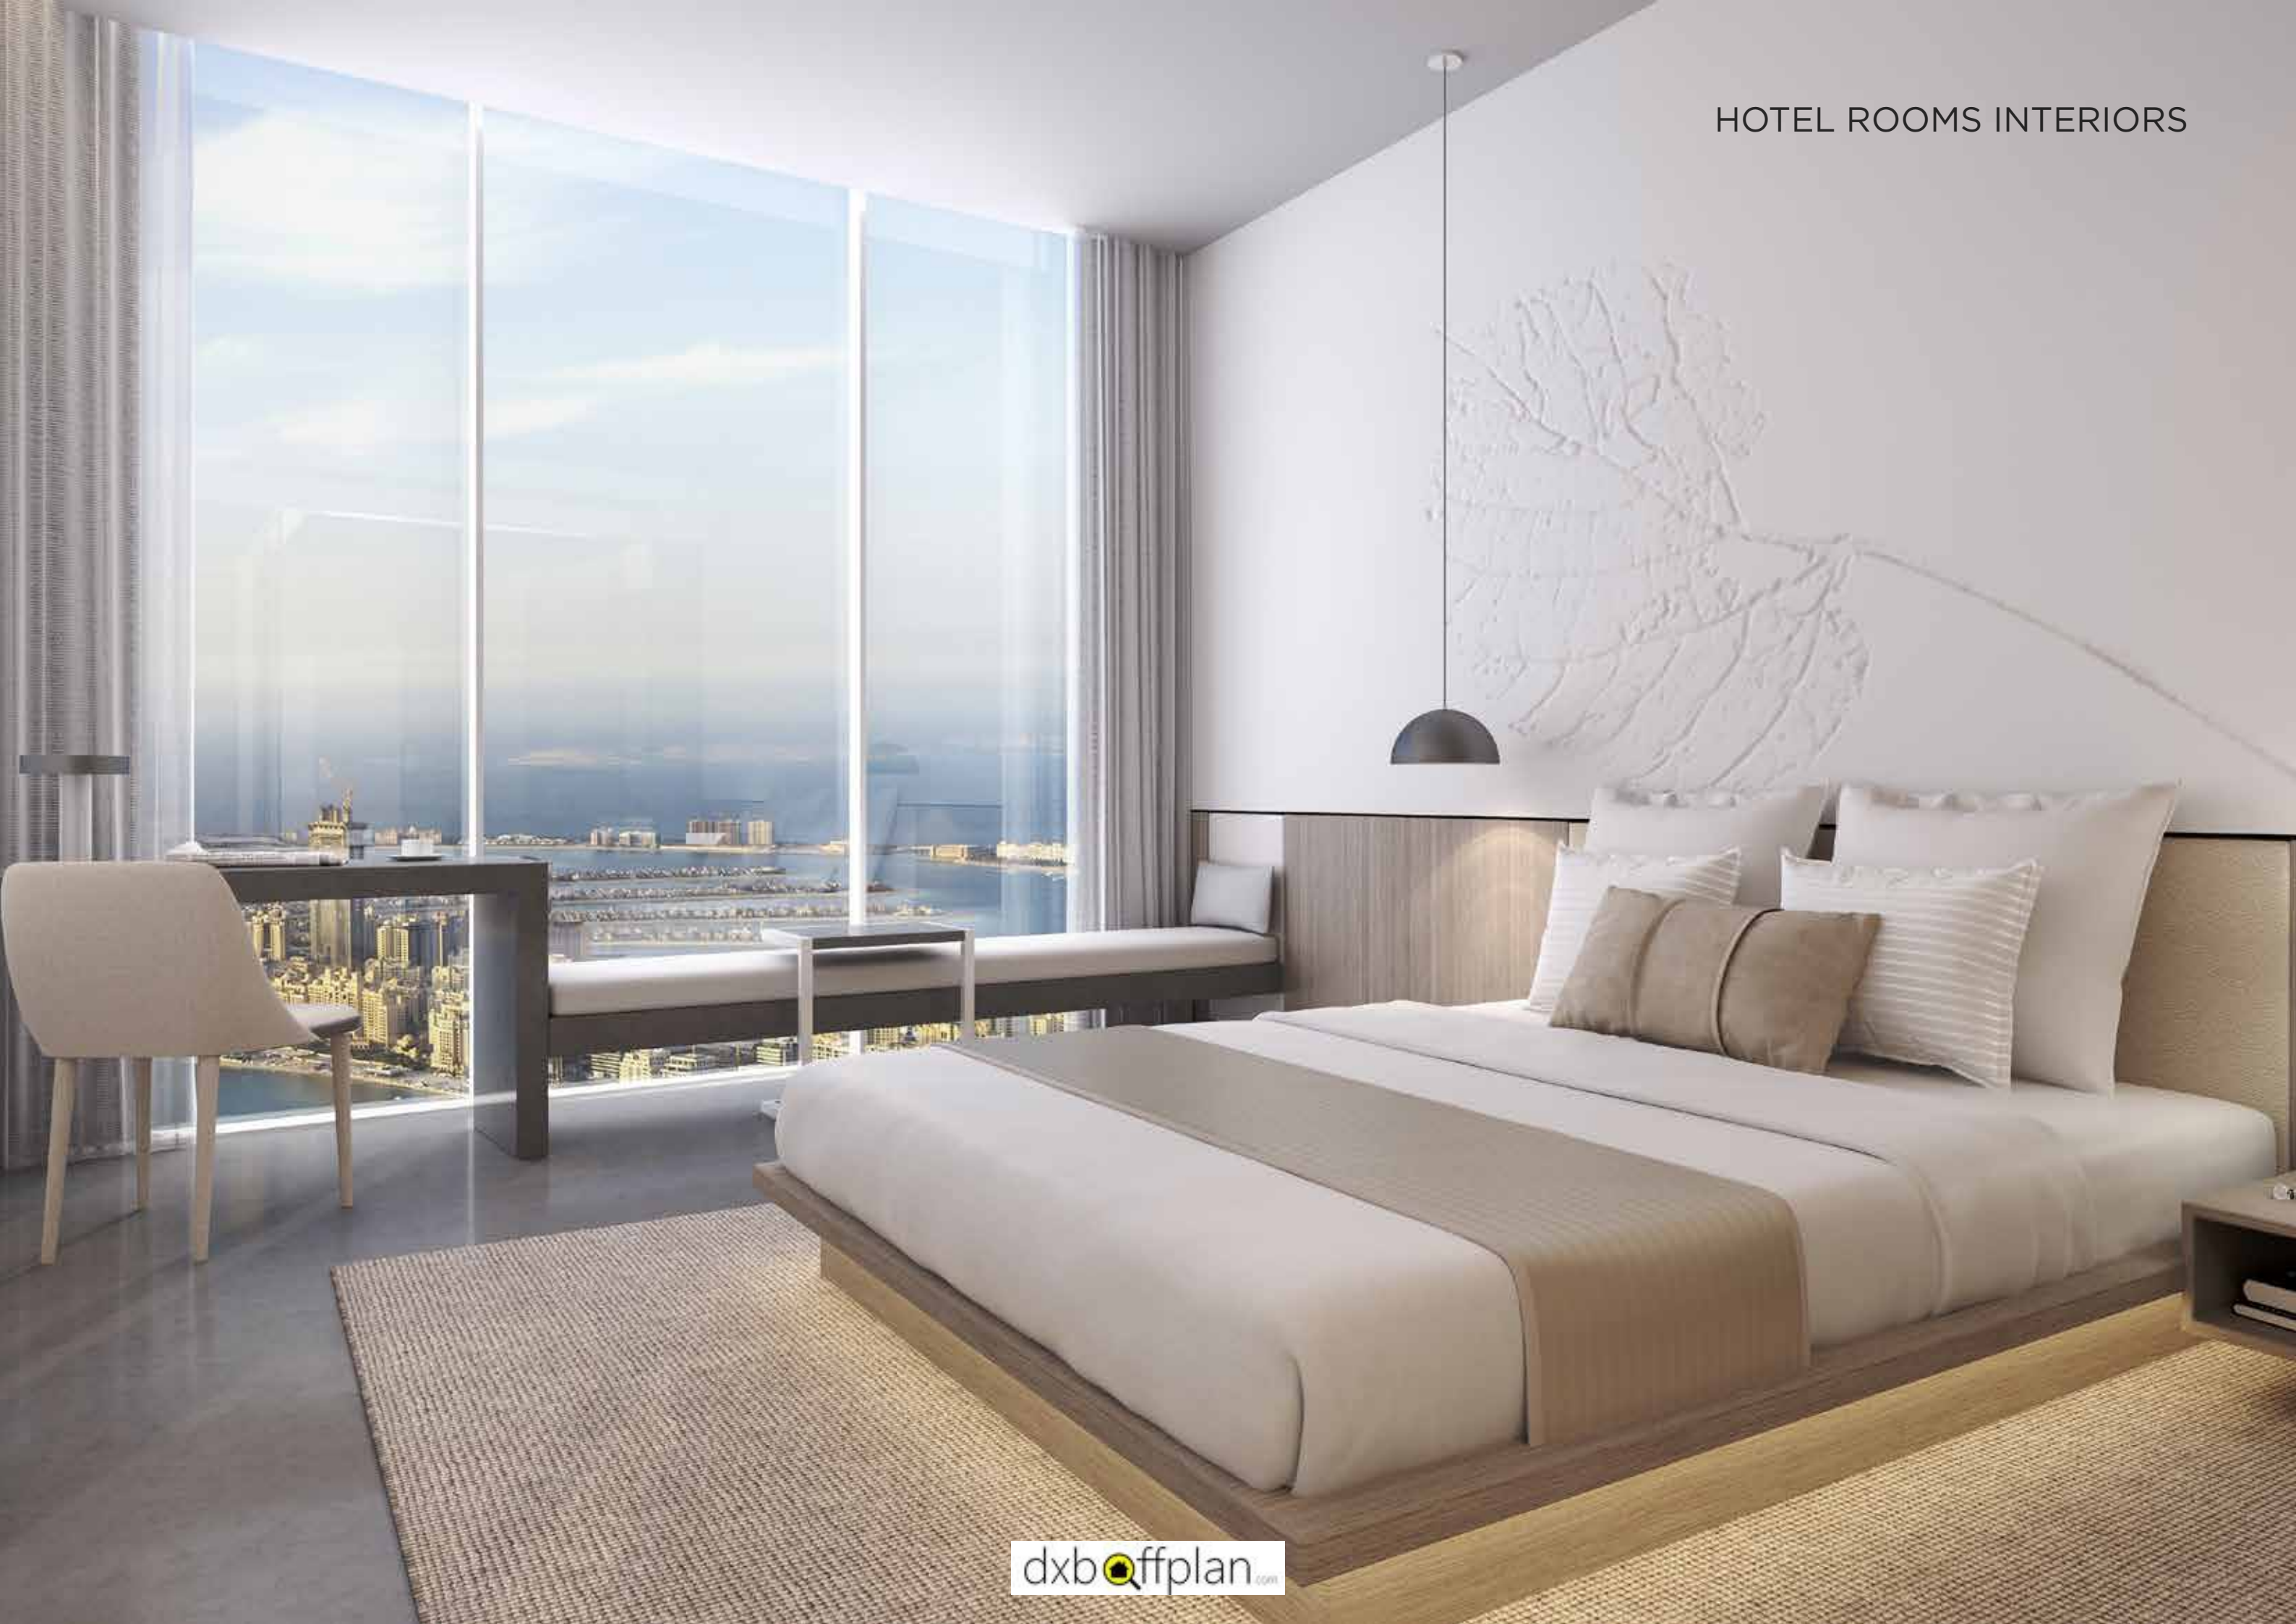

LEVELS 20, 22 - 39

LEVELS 40 - 53

DUBAI MARINA
VIEW

LEVELS 55 - 68 - HOTEL ROOMS
LEVELS 69 - 71 - HOTEL ROOMS

GULF & PALM
JUMEIRAH VIEW

LEVELS 55 - 68

LEVELS 69 - 71

DUBAI MARINA
VIEW

LEVEL 72 - HOTEL ROOMS

GULF & PALM
JUMEIRAH VIEW

LEVEL 72

DUBAI MARINA
VIEW

LEVEL 74 - SUNSET RESTAURANT
LEVEL 76 - HORIZON LOUNGE

GULF & PALM
JUMEIRAH VIEW

LEVEL 74

LEVEL 76

DUBAI MARINA
VIEW

LEVEL 74 - SUNSET RESTAURANT
LEVEL 76 - HORIZON LOUNGE

LEVEL 74 - SUNSET RESTAURANT
LEVEL 76 - HORIZON LOUNGE

LEVEL 74 - SUNSET RESTAURANT
LEVEL 76 - HORIZON LOUNGE

LEVEL 77 - SKY TERRACE