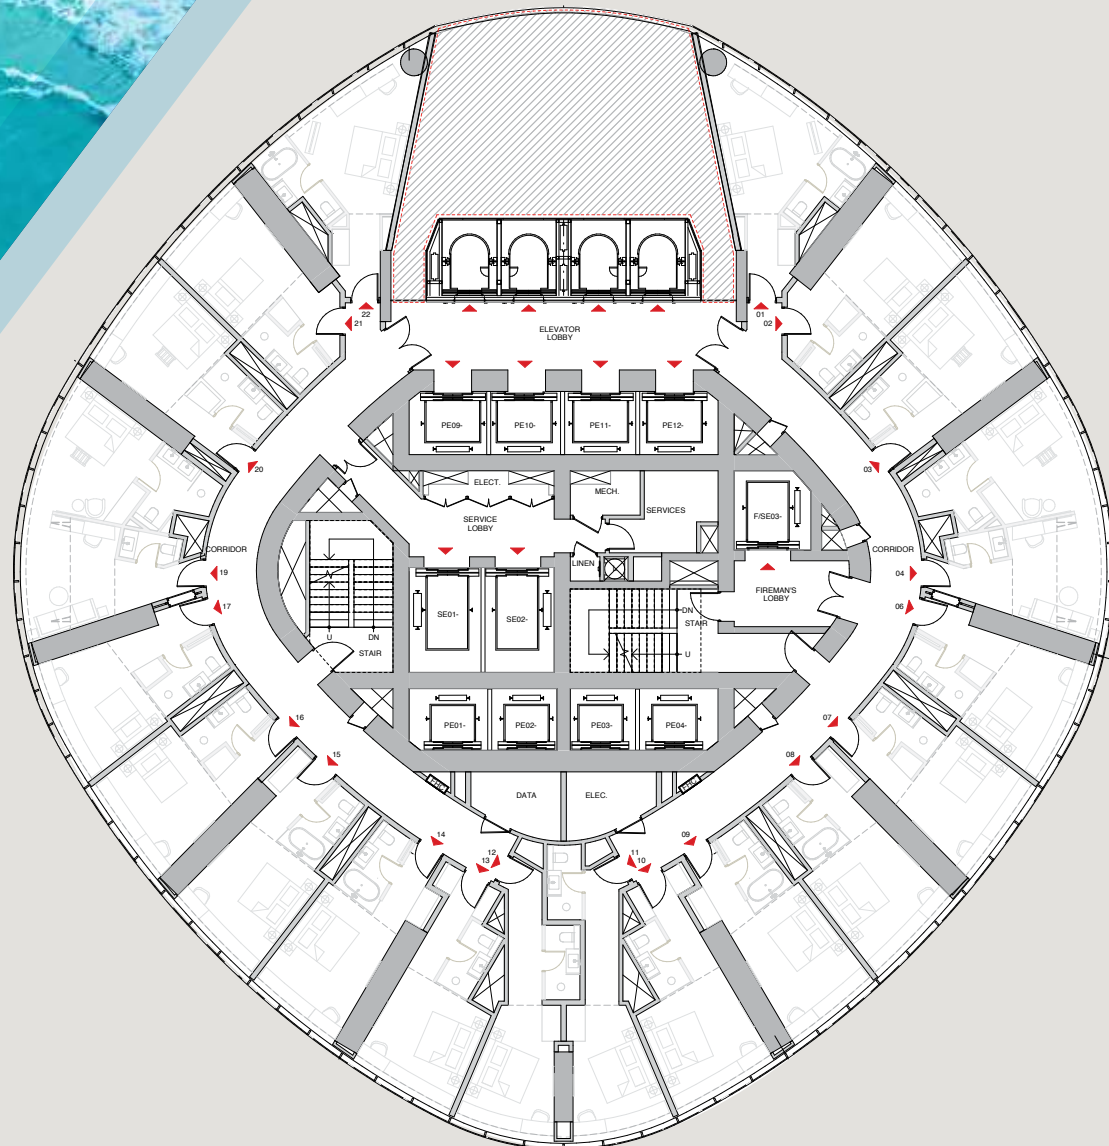

LEVEL 12 - LEISURE DECK

▲
GULF & PALM
JUMEIRAH VIEW

▼
DUBAI MARINA
VIEW

LEVEL 12 - LEISURE DECK

LEVEL 12 - LEISURE DECK

LEVEL 13 - ALL DAY DINING
LEVEL 14 - LUXURY DINING

GULF & PALM
JUMEIRAH VIEW

DUBAI MARINA
VIEW

LEVEL 13

LEVEL 14

LEVELS 15 - HOTEL ROOMS & MEETING FACILITIES
 LEVEL 16 - 19 - HOTEL ROOMS

LEVEL 15

LEVELS 16 - 19

DUBAI MARINA VIEW

LEVELS 20, 22 - 39 - HOTEL ROOMS
LEVELS 40 - 53 - HOTEL ROOMS

GULF & PALM
JUMEIRAH VIEW

LEVELS 20, 22 - 39

LEVELS 40 - 53

DUBAI MARINA
VIEW

LEVELS 55 - 68 - HOTEL ROOMS
LEVELS 69 - 71 - HOTEL ROOMS

GULF & PALM
JUMEIRAH VIEW

LEVELS 55 - 68

LEVELS 69 - 71

DUBAI MARINA
VIEW

LEVEL 72 - HOTEL ROOMS

GULF & PALM
JUMEIRAH VIEW

LEVEL 72

DUBAI MARINA
VIEW

LEVEL 74 - SUNSET RESTAURANT
LEVEL 76 - HORIZON LOUNGE

GULF & PALM
JUMEIRAH VIEW

LEVEL 74

LEVEL 76