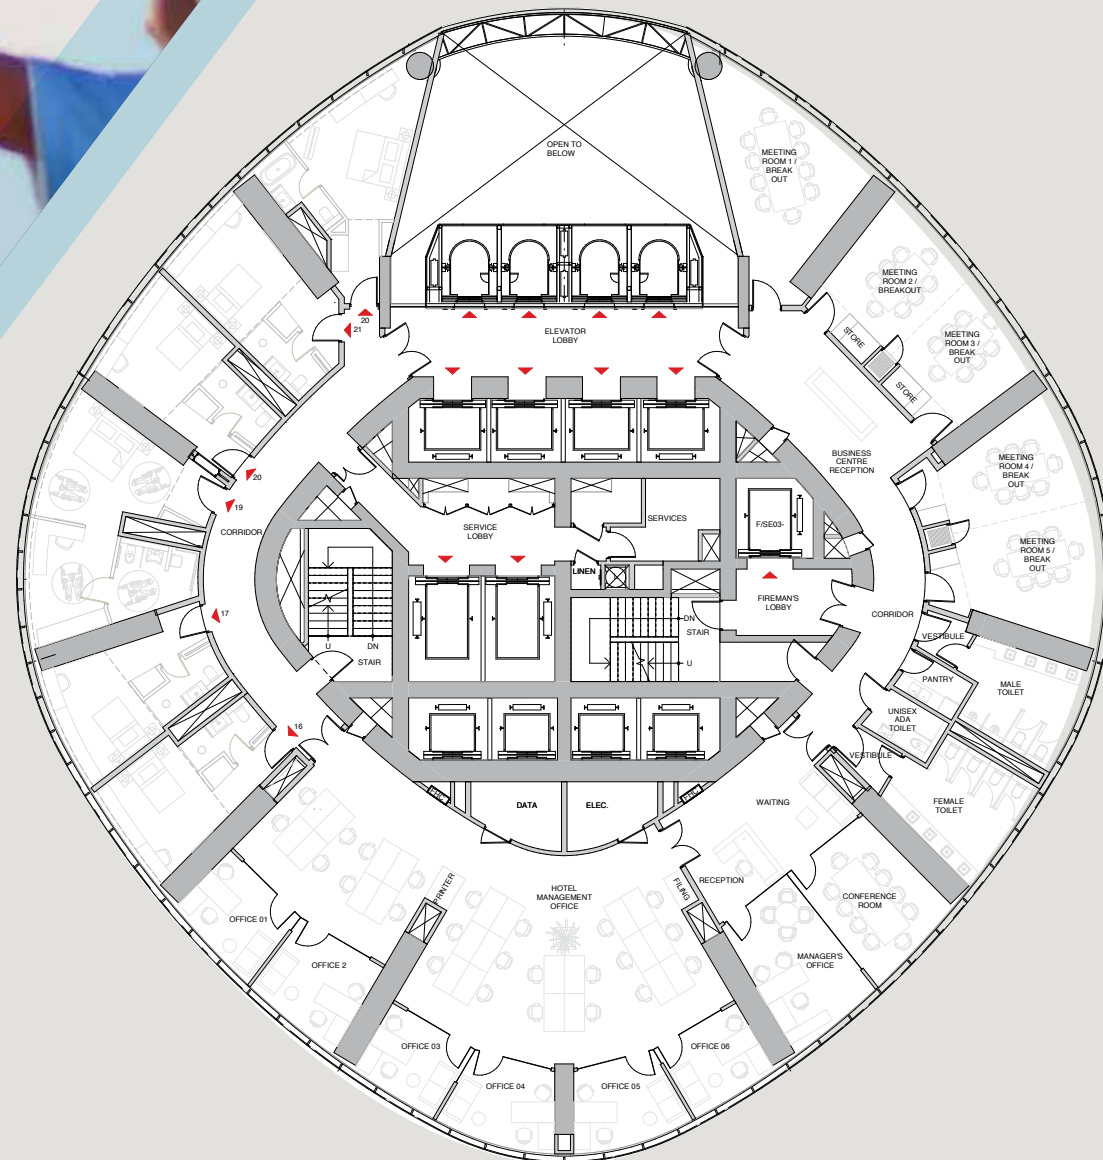

- World's tallest hotel, upon completion
- Wide array of restaurants featuring the finest cuisines from around the world
- Business Lounge
- Sky Terrace
- Infinity Sky Pool on an upper level that is designed to excite the senses
- Panoramic views of Palm Jumeirah, Bluewaters Island, Dubai Harbour and the Arabian Gulf
- Easy access to many of Dubai's most popular attractions
- Hotel operated to international deluxe standards
- State of the art fitness facilities and world class spa

LEVEL 12 - LEISURE DECK

▲
GULF & PALM
JUMEIRAH VIEW

▼
DUBAI MARINA
VIEW

LEVEL 12 - LEISURE DECK

LEVEL 12 - LEISURE DECK

LEVEL 13 - ALL DAY DINING
LEVEL 14 - LUXURY DINING

GULF & PALM
JUMEIRAH VIEW

DUBAI MARINA
VIEW

LEVEL 13

LEVEL 14

LEVELS 15 - HOTEL ROOMS & MEETING FACILITIES
 LEVEL 16 - 19 - HOTEL ROOMS

LEVEL 15

LEVELS 16 - 19

DUBAI MARINA VIEW

LEVELS 20, 22 - 39 - HOTEL ROOMS
LEVELS 40 - 53 - HOTEL ROOMS

GULF & PALM
JUMEIRAH VIEW

LEVELS 20, 22 - 39

LEVELS 40 - 53

DUBAI MARINA
VIEW

LEVELS 55 - 68 - HOTEL ROOMS
LEVELS 69 - 71 - HOTEL ROOMS

GULF & PALM
JUMEIRAH VIEW

LEVELS 55 - 68

LEVELS 69 - 71

DUBAI MARINA
VIEW