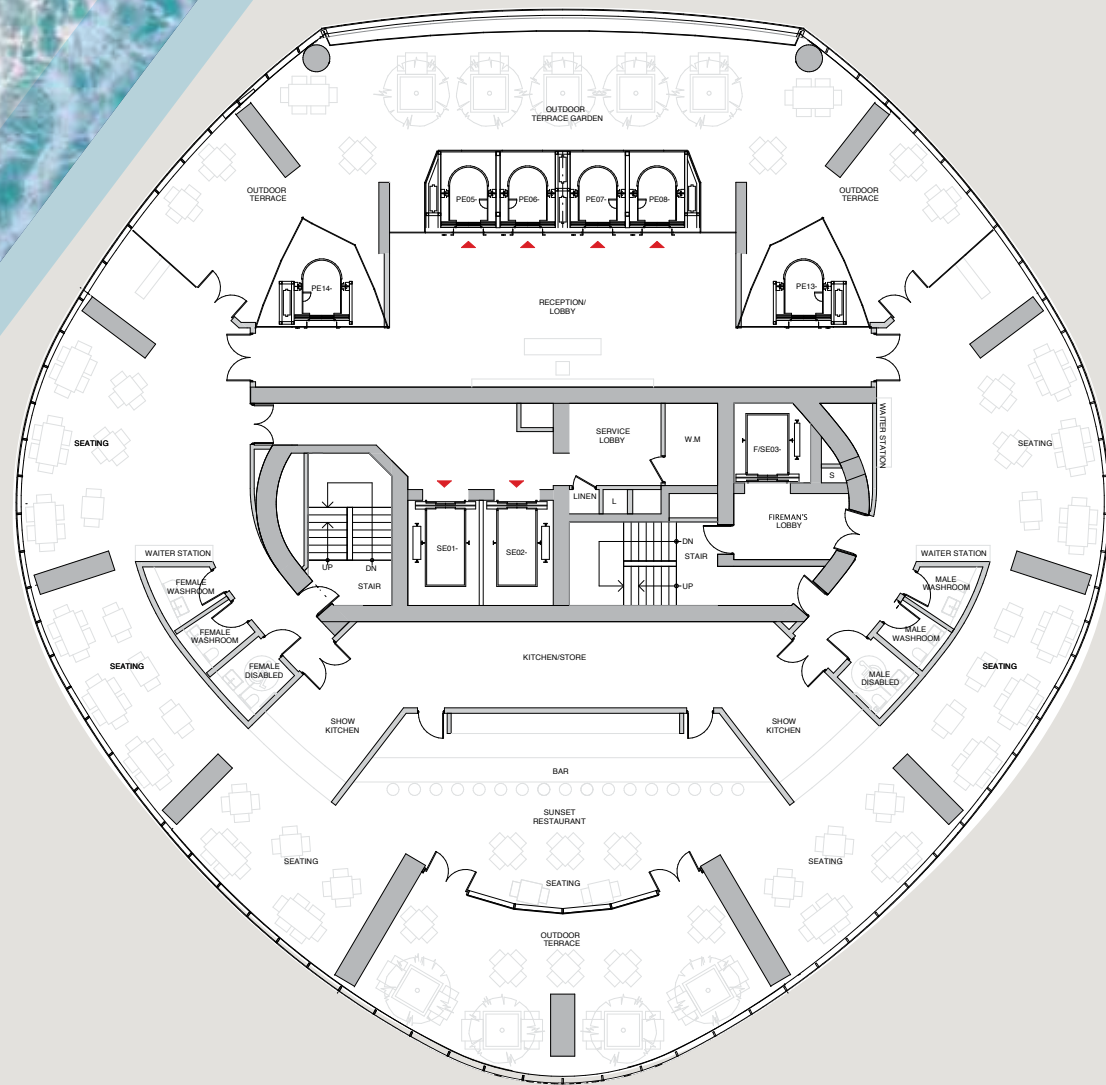

LEVELS 20, 22 - 39

LEVELS 40 - 53

DUBAI MARINA
VIEW

LEVELS 55 - 68 - HOTEL ROOMS
LEVELS 69 - 71 - HOTEL ROOMS

GULF & PALM
JUMEIRAH VIEW

LEVELS 55 - 68

LEVELS 69 - 71

DUBAI MARINA
VIEW

LEVEL 72 - HOTEL ROOMS

GULF & PALM
JUMEIRAH VIEW

LEVEL 72

DUBAI MARINA
VIEW

LEVEL 74 - SUNSET RESTAURANT
LEVEL 76 - HORIZON LOUNGE

GULF & PALM
JUMEIRAH VIEW

LEVEL 74

LEVEL 76

DUBAI MARINA
VIEW

LEVEL 74 - SUNSET RESTAURANT
LEVEL 76 - HORIZON LOUNGE

LEVEL 74 - SUNSET RESTAURANT
LEVEL 76 - HORIZON LOUNGE

LEVEL 74 - SUNSET RESTAURANT
LEVEL 76 - HORIZON LOUNGE

LEVEL 77 - SKY TERRACE

GULF & PALM JUMEIRAH VIEW

LEVEL 77

DUBAI MARINA VIEW

LEVEL 77 - SKY TERRACE