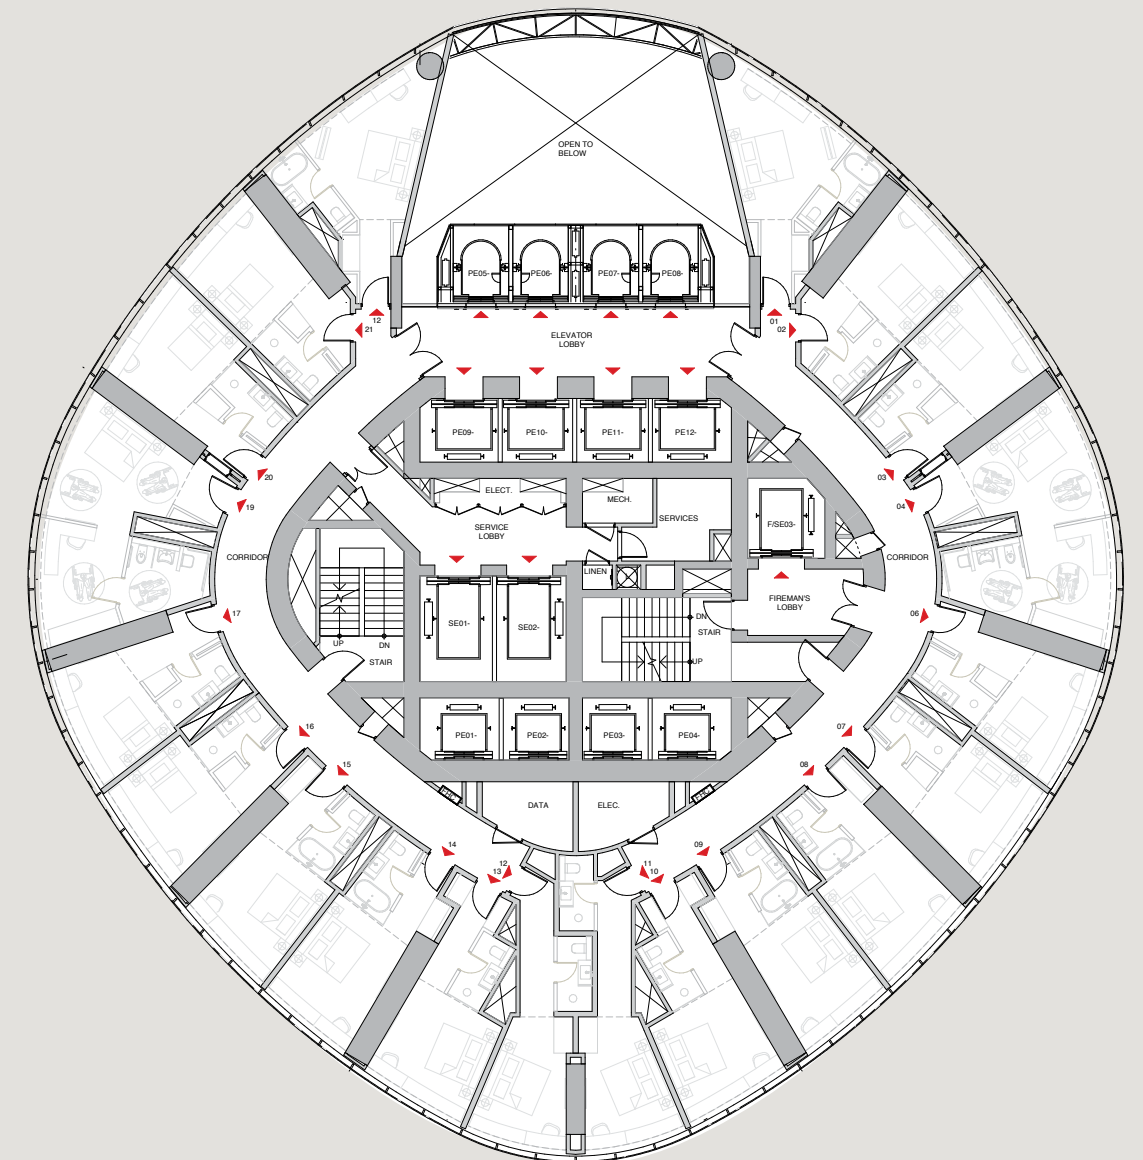

LEVEL 12 - LEISURE DECK

▲
GULF & PALM
JUMEIRAH VIEW

▼
DUBAI MARINA
VIEW

LEVEL 12 - LEISURE DECK

LEVEL 12 - LEISURE DECK

LEVEL 13 - ALL DAY DINING
LEVEL 14 - LUXURY DINING

GULF & PALM
JUMEIRAH VIEW

DUBAI MARINA
VIEW

LEVEL 13

LEVEL 14

LEVELS 15 - HOTEL ROOMS & MEETING FACILITIES
 LEVEL 16 - 19 - HOTEL ROOMS

LEVEL 15

LEVELS 16 - 19

DUBAI MARINA VIEW

LEVELS 20, 22 - 39 - HOTEL ROOMS
LEVELS 40 - 53 - HOTEL ROOMS

GULF & PALM
JUMEIRAH VIEW

LEVELS 20, 22 - 39

LEVELS 40 - 53

DUBAI MARINA
VIEW

LEVELS 55 - 68 - HOTEL ROOMS
LEVELS 69 - 71 - HOTEL ROOMS

GULF & PALM
JUMEIRAH VIEW

LEVELS 55 - 68

LEVELS 69 - 71

DUBAI MARINA
VIEW

LEVEL 72 - HOTEL ROOMS

GULF & PALM
JUMEIRAH VIEW

LEVEL 72

DUBAI MARINA
VIEW

LEVEL 74 - SUNSET RESTAURANT
LEVEL 76 - HORIZON LOUNGE

GULF & PALM
JUMEIRAH VIEW

LEVEL 74

LEVEL 76