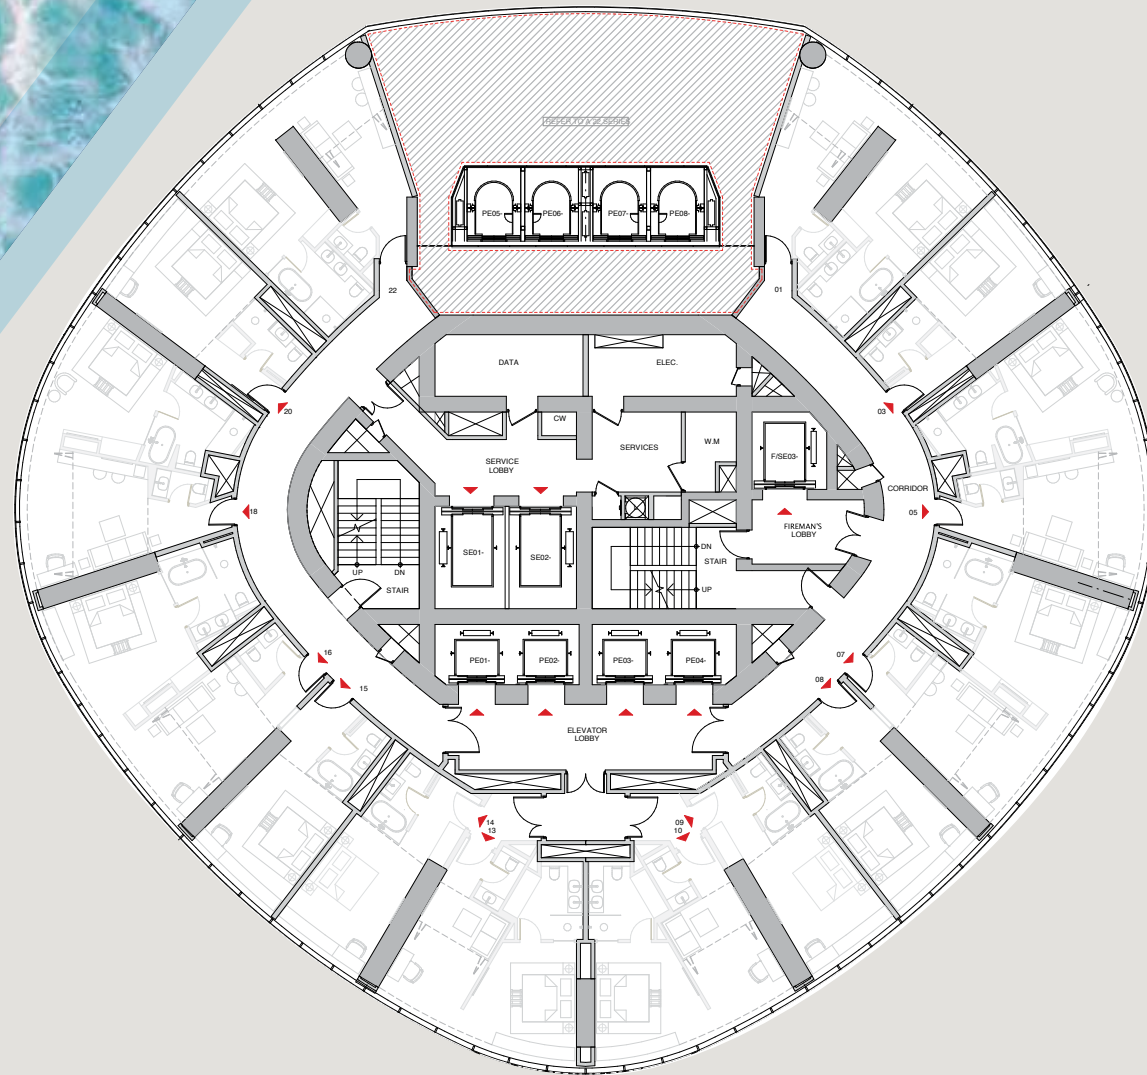

LEVEL 13

LEVEL 14

LEVELS 15 - HOTEL ROOMS & MEETING FACILITIES
 LEVEL 16 - 19 - HOTEL ROOMS

LEVEL 15

LEVELS 16 - 19

DUBAI MARINA VIEW

LEVELS 20, 22 - 39 - HOTEL ROOMS
LEVELS 40 - 53 - HOTEL ROOMS

GULF & PALM
JUMEIRAH VIEW

LEVELS 20, 22 - 39

LEVELS 40 - 53

DUBAI MARINA
VIEW

LEVELS 55 - 68 - HOTEL ROOMS
LEVELS 69 - 71 - HOTEL ROOMS

GULF & PALM
JUMEIRAH VIEW

LEVELS 55 - 68

LEVELS 69 - 71

DUBAI MARINA
VIEW

LEVEL 72 - HOTEL ROOMS

GULF & PALM
JUMEIRAH VIEW

LEVEL 72

DUBAI MARINA
VIEW

LEVEL 74 - SUNSET RESTAURANT
LEVEL 76 - HORIZON LOUNGE

GULF & PALM
JUMEIRAH VIEW

LEVEL 74

LEVEL 76

DUBAI MARINA
VIEW

LEVEL 74 - SUNSET RESTAURANT
LEVEL 76 - HORIZON LOUNGE

LEVEL 74 - SUNSET RESTAURANT
LEVEL 76 - HORIZON LOUNGE

LEVEL 74 - SUNSET RESTAURANT
LEVEL 76 - HORIZON LOUNGE

LEVEL 77 - SKY TERRACE