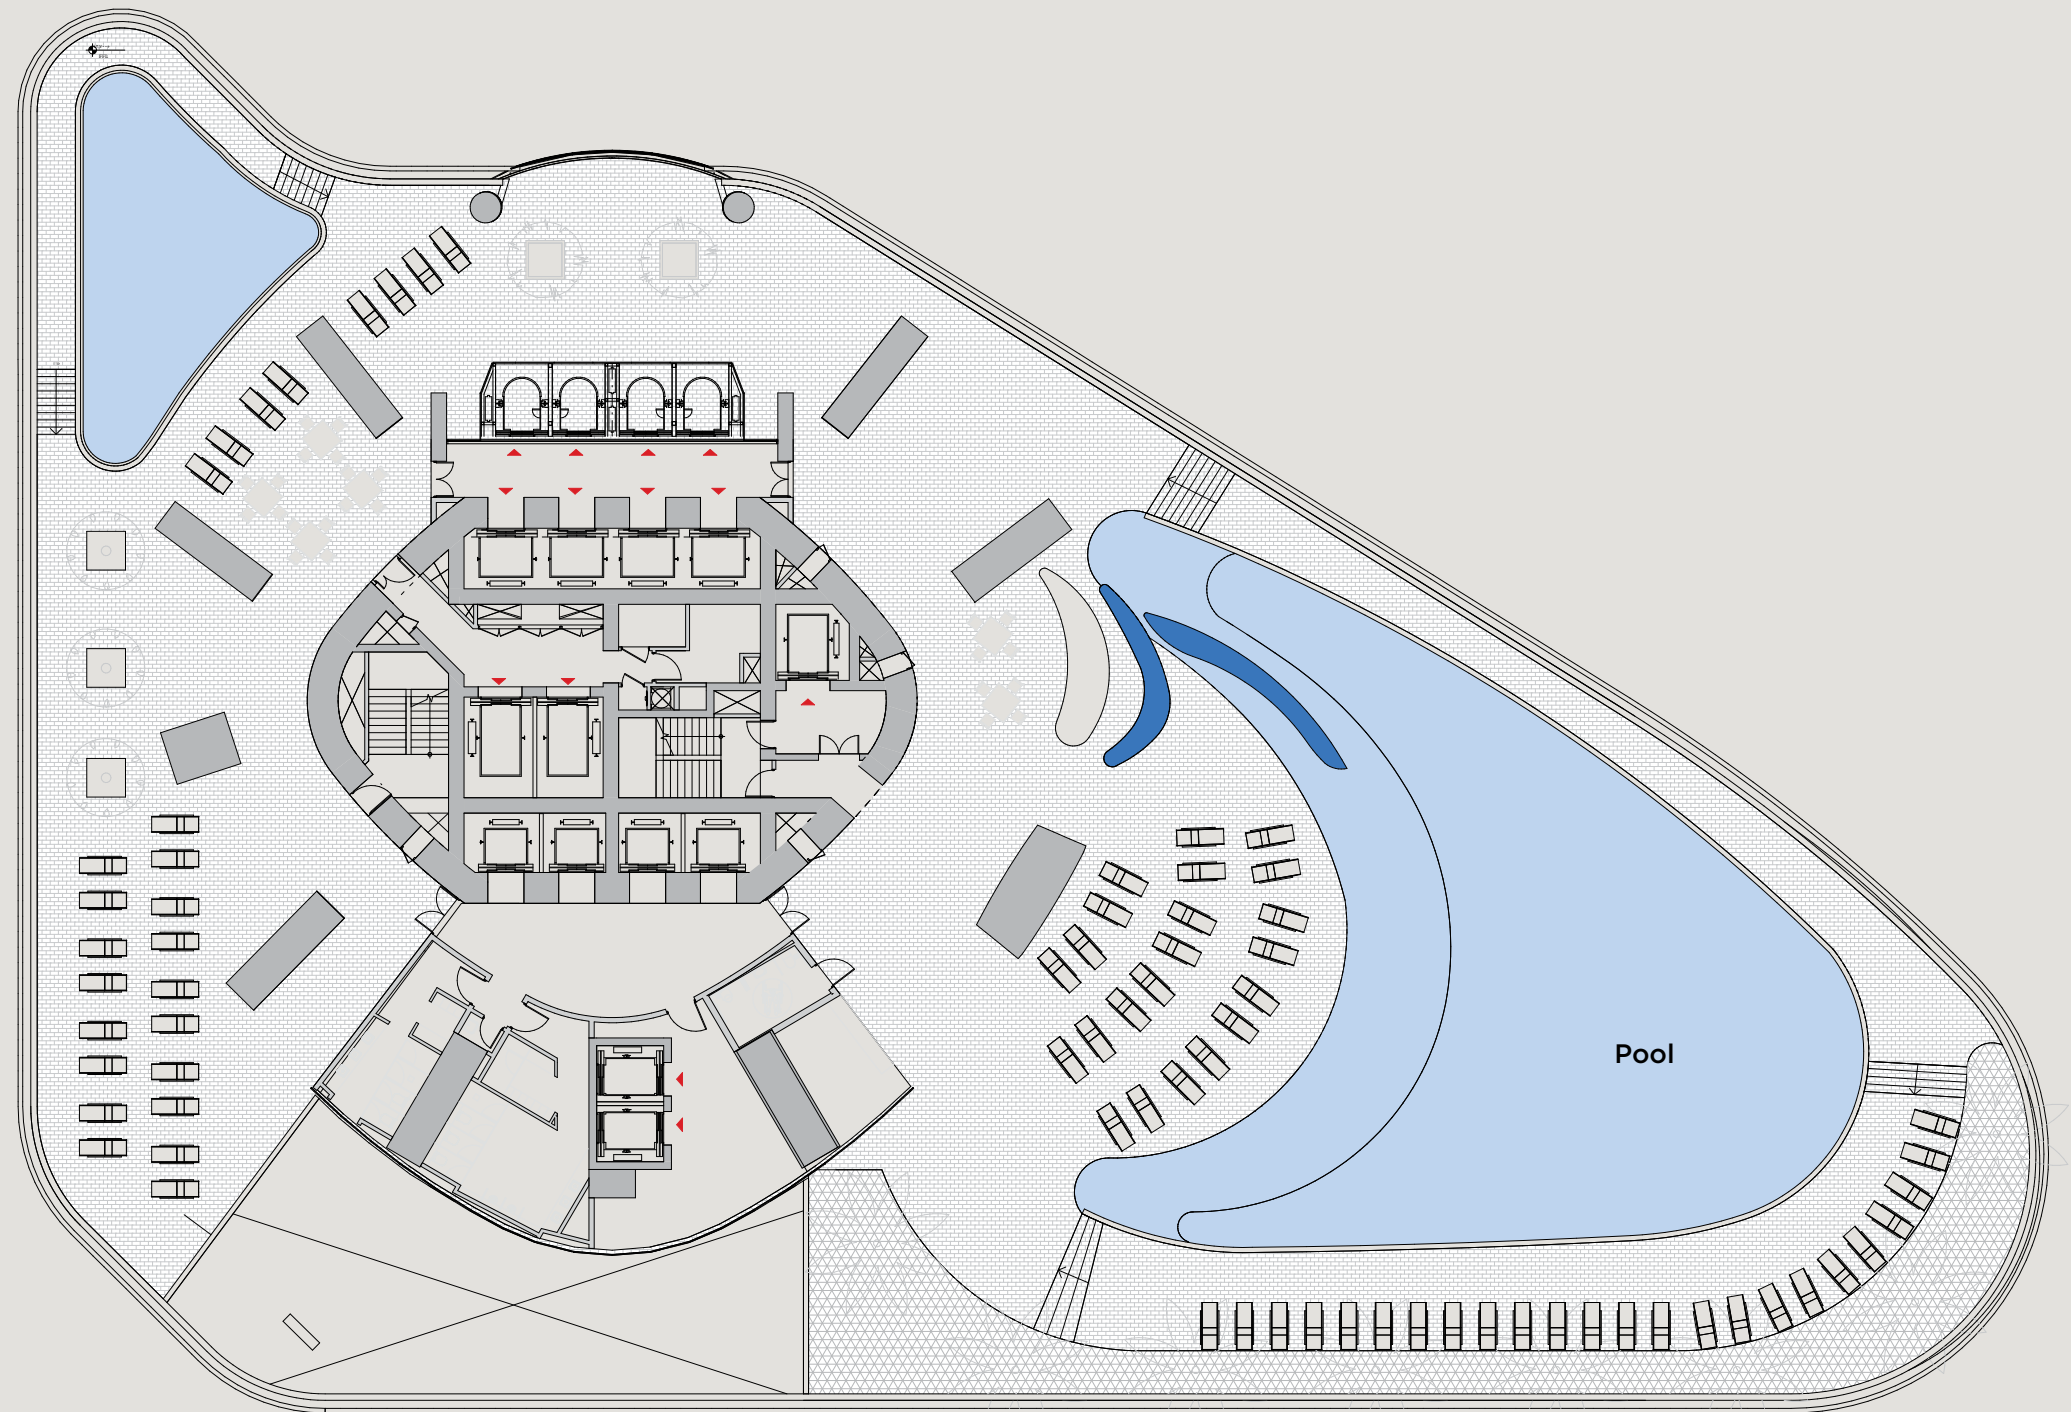

- World's tallest hotel, upon completion
- Wide array of restaurants featuring the finest cuisines from around the world
- Business Lounge
- Sky Terrace
- Infinity Sky Pool on an upper level that is designed to excite the senses
- Panoramic views of Palm Jumeirah, Bluewaters Island, Dubai Harbour and the Arabian Gulf
- Easy access to many of Dubai's most popular attractions
- Hotel operated to international deluxe standards
- State of the art fitness facilities and world class spa

LEVEL 12 - LEISURE DECK

▲
GULF & PALM
JUMEIRAH VIEW

▼
DUBAI MARINA
VIEW

LEVEL 12 - LEISURE DECK

LEVEL 12 - LEISURE DECK

LEVEL 13 - ALL DAY DINING
LEVEL 14 - LUXURY DINING

GULF & PALM
JUMEIRAH VIEW

DUBAI MARINA
VIEW

LEVEL 13

LEVEL 14

LEVELS 15 - HOTEL ROOMS & MEETING FACILITIES
 LEVEL 16 - 19 - HOTEL ROOMS

LEVEL 15

LEVELS 16 - 19

DUBAI MARINA VIEW

LEVELS 20, 22 - 39 - HOTEL ROOMS
LEVELS 40 - 53 - HOTEL ROOMS

GULF & PALM
JUMEIRAH VIEW

LEVELS 20, 22 - 39

LEVELS 40 - 53

DUBAI MARINA
VIEW

LEVELS 55 - 68 - HOTEL ROOMS
LEVELS 69 - 71 - HOTEL ROOMS

GULF & PALM
JUMEIRAH VIEW

LEVELS 55 - 68

LEVELS 69 - 71

DUBAI MARINA
VIEW