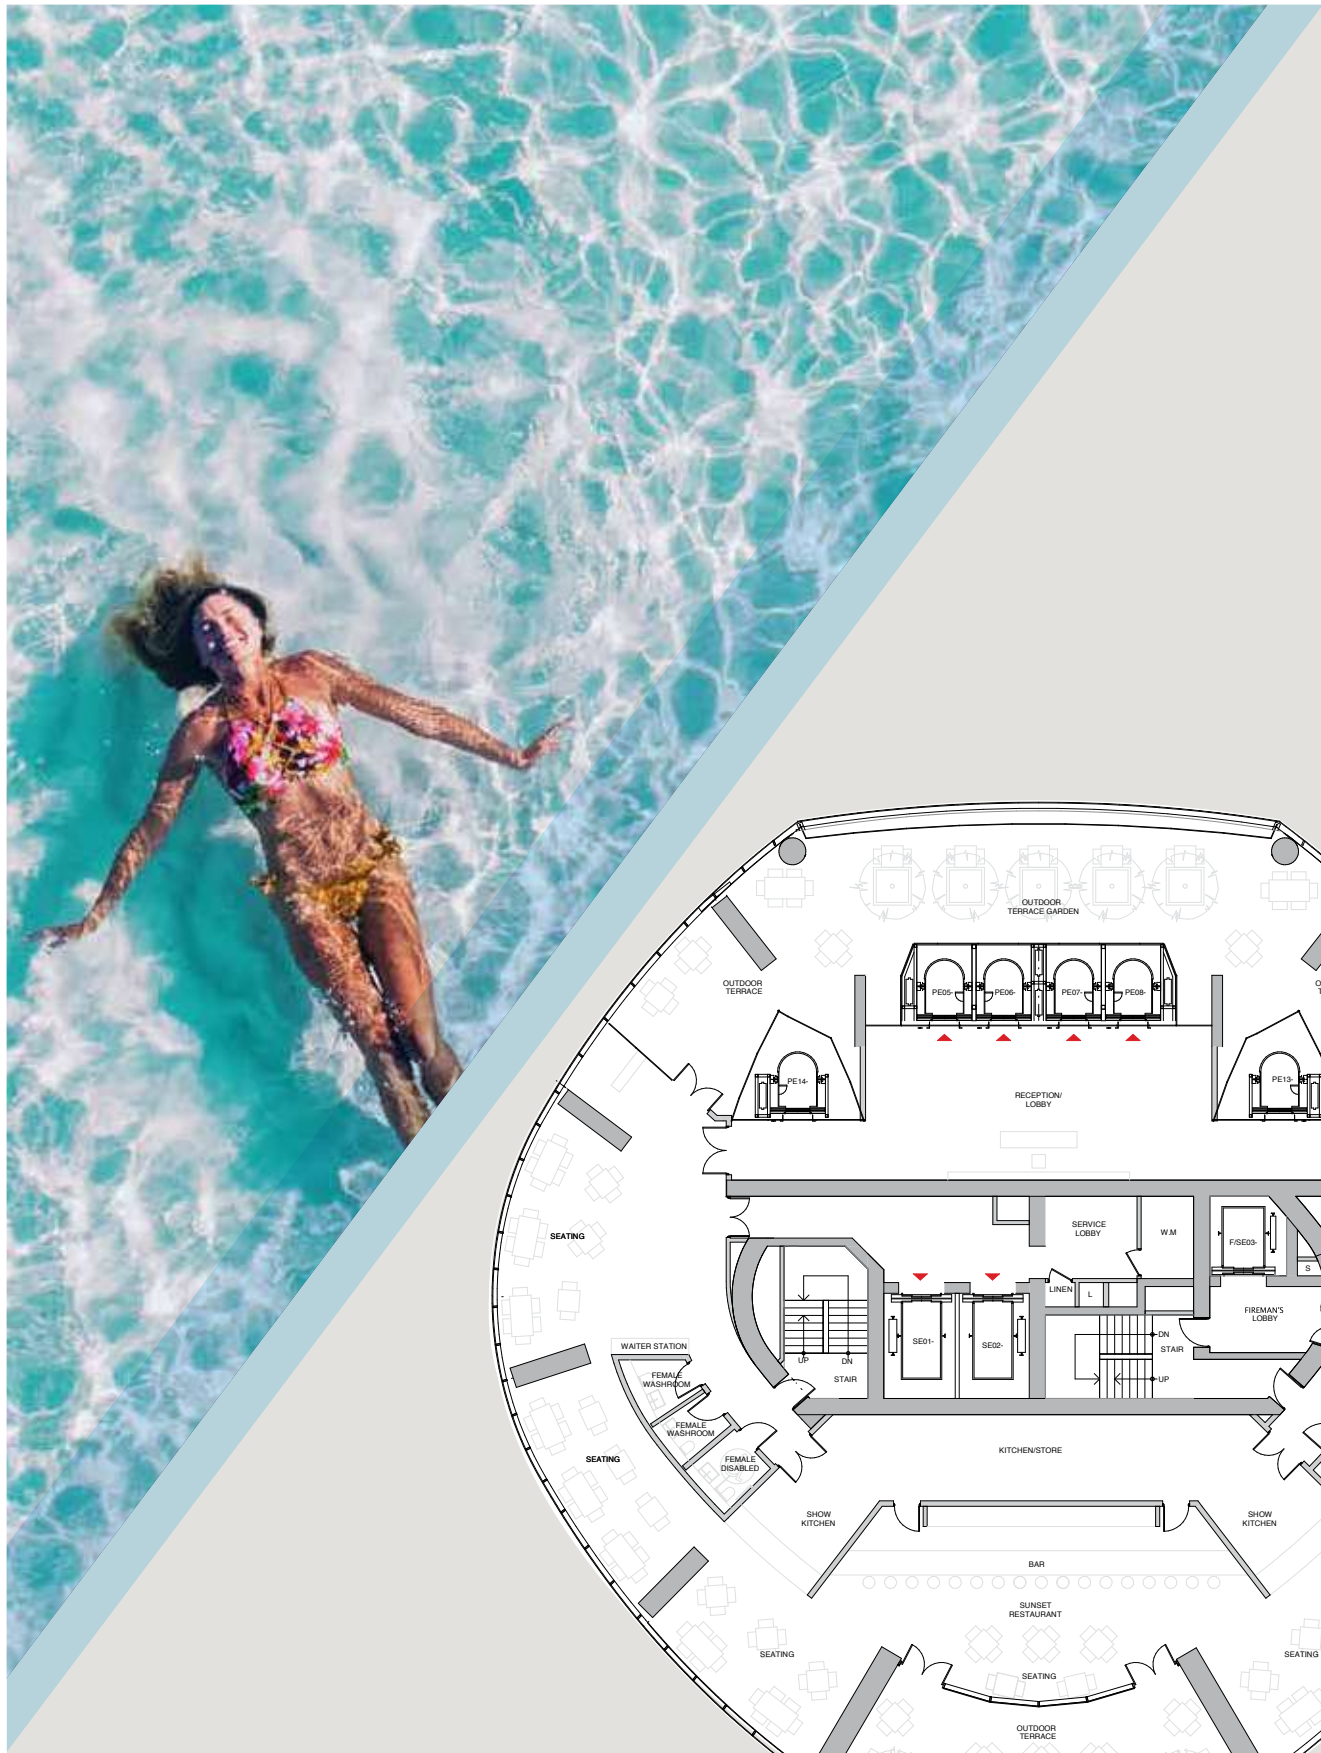

LEVELS 20, 22 - 39

LEVELS 40 - 53

DUBAI MARINA
VIEW

LEVELS 55 - 68 - HOTEL ROOMS
LEVELS 69 - 71 - HOTEL ROOMS

GULF & PALM
JUMEIRAH VIEW

LEVELS 55 - 68

LEVELS 69 - 71

DUBAI MARINA
VIEW

LEVEL 72 - HOTEL ROOMS

GULF & PALM
JUMEIRAH VIEW

LEVEL 72

DUBAI MARINA
VIEW

LEVEL 74 - SUNSET RESTAURANT
LEVEL 76 - HORIZON LOUNGE

GULF & PALM
JUMEIRAH VIEW

LEVEL 74

LEVEL 76

DUBAI MARINA
VIEW

LEVEL 74 - SUNSET RESTAURANT
LEVEL 76 - HORIZON LOUNGE

LEVEL 74 - SUNSET RESTAURANT
LEVEL 76 - HORIZON LOUNGE

LEVEL 74 - SUNSET RESTAURANT
LEVEL 76 - HORIZON LOUNGE

LEVEL 77 - SKY TERRACE

GULF & PALM JUMEIRAH VIEW

LEVEL 77

DUBAI MARINA VIEW

LEVEL 77 - SKY TERRACE