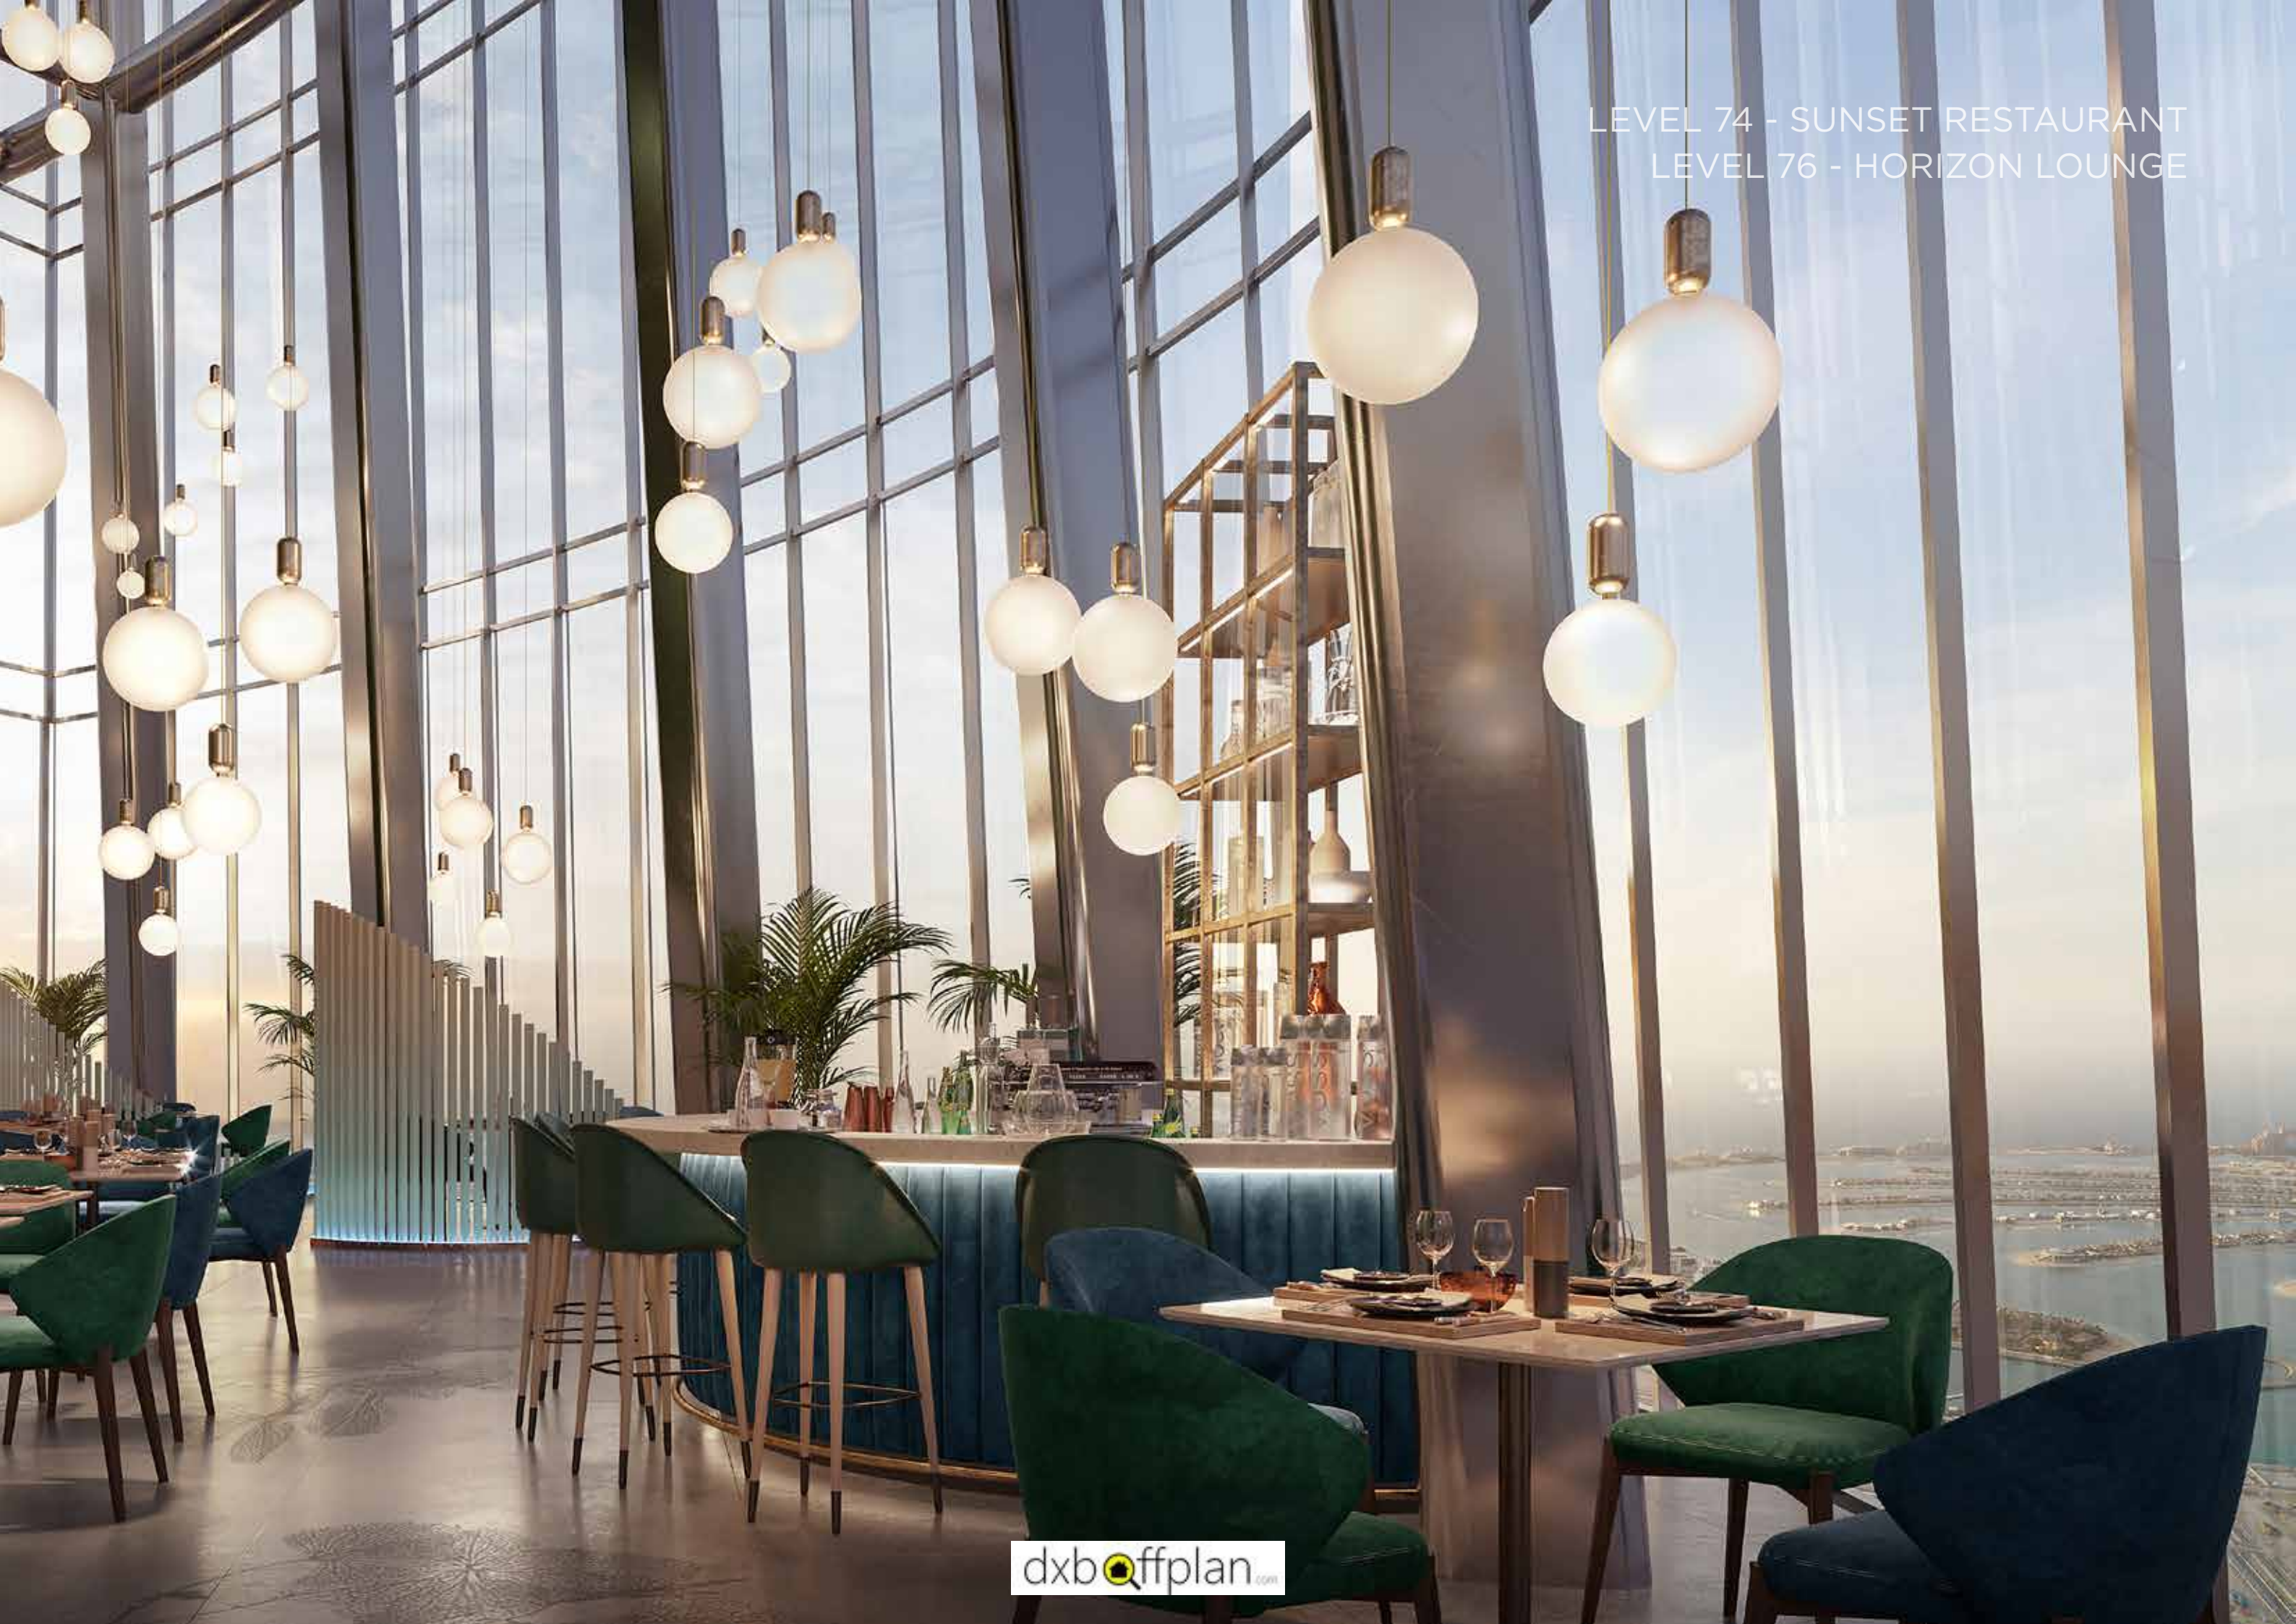

- World's tallest hotel, upon completion
- Wide array of restaurants featuring the finest cuisines from around the world
- Business Lounge
- Sky Terrace
- Infinity Sky Pool on an upper level that is designed to excite the senses
- Panoramic views of Palm Jumeirah, Bluewaters Island, Dubai Harbour and the Arabian Gulf
- Easy access to many of Dubai's most popular attractions
- Hotel operated to international deluxe standards
- State of the art fitness facilities and world class spa

LEVEL 72 - HOTEL ROOMS

GULF & PALM
JUMEIRAH VIEW

LEVEL 72

DUBAI MARINA
VIEW

LEVEL 74 - SUNSET RESTAURANT
LEVEL 76 - HORIZON LOUNGE

GULF & PALM
JUMEIRAH VIEW

LEVEL 74

LEVEL 76

DUBAI MARINA
VIEW

LEVEL 74 - SUNSET RESTAURANT
LEVEL 76 - HORIZON LOUNGE

LEVEL 74 - SUNSET RESTAURANT
LEVEL 76 - HORIZON LOUNGE

LEVEL 74 - SUNSET RESTAURANT
LEVEL 76 - HORIZON LOUNGE

LEVEL 77 - SKY TERRACE

GULF & PALM JUMEIRAH VIEW

LEVEL 77

DUBAI MARINA VIEW

LEVEL 77 - SKY TERRACE