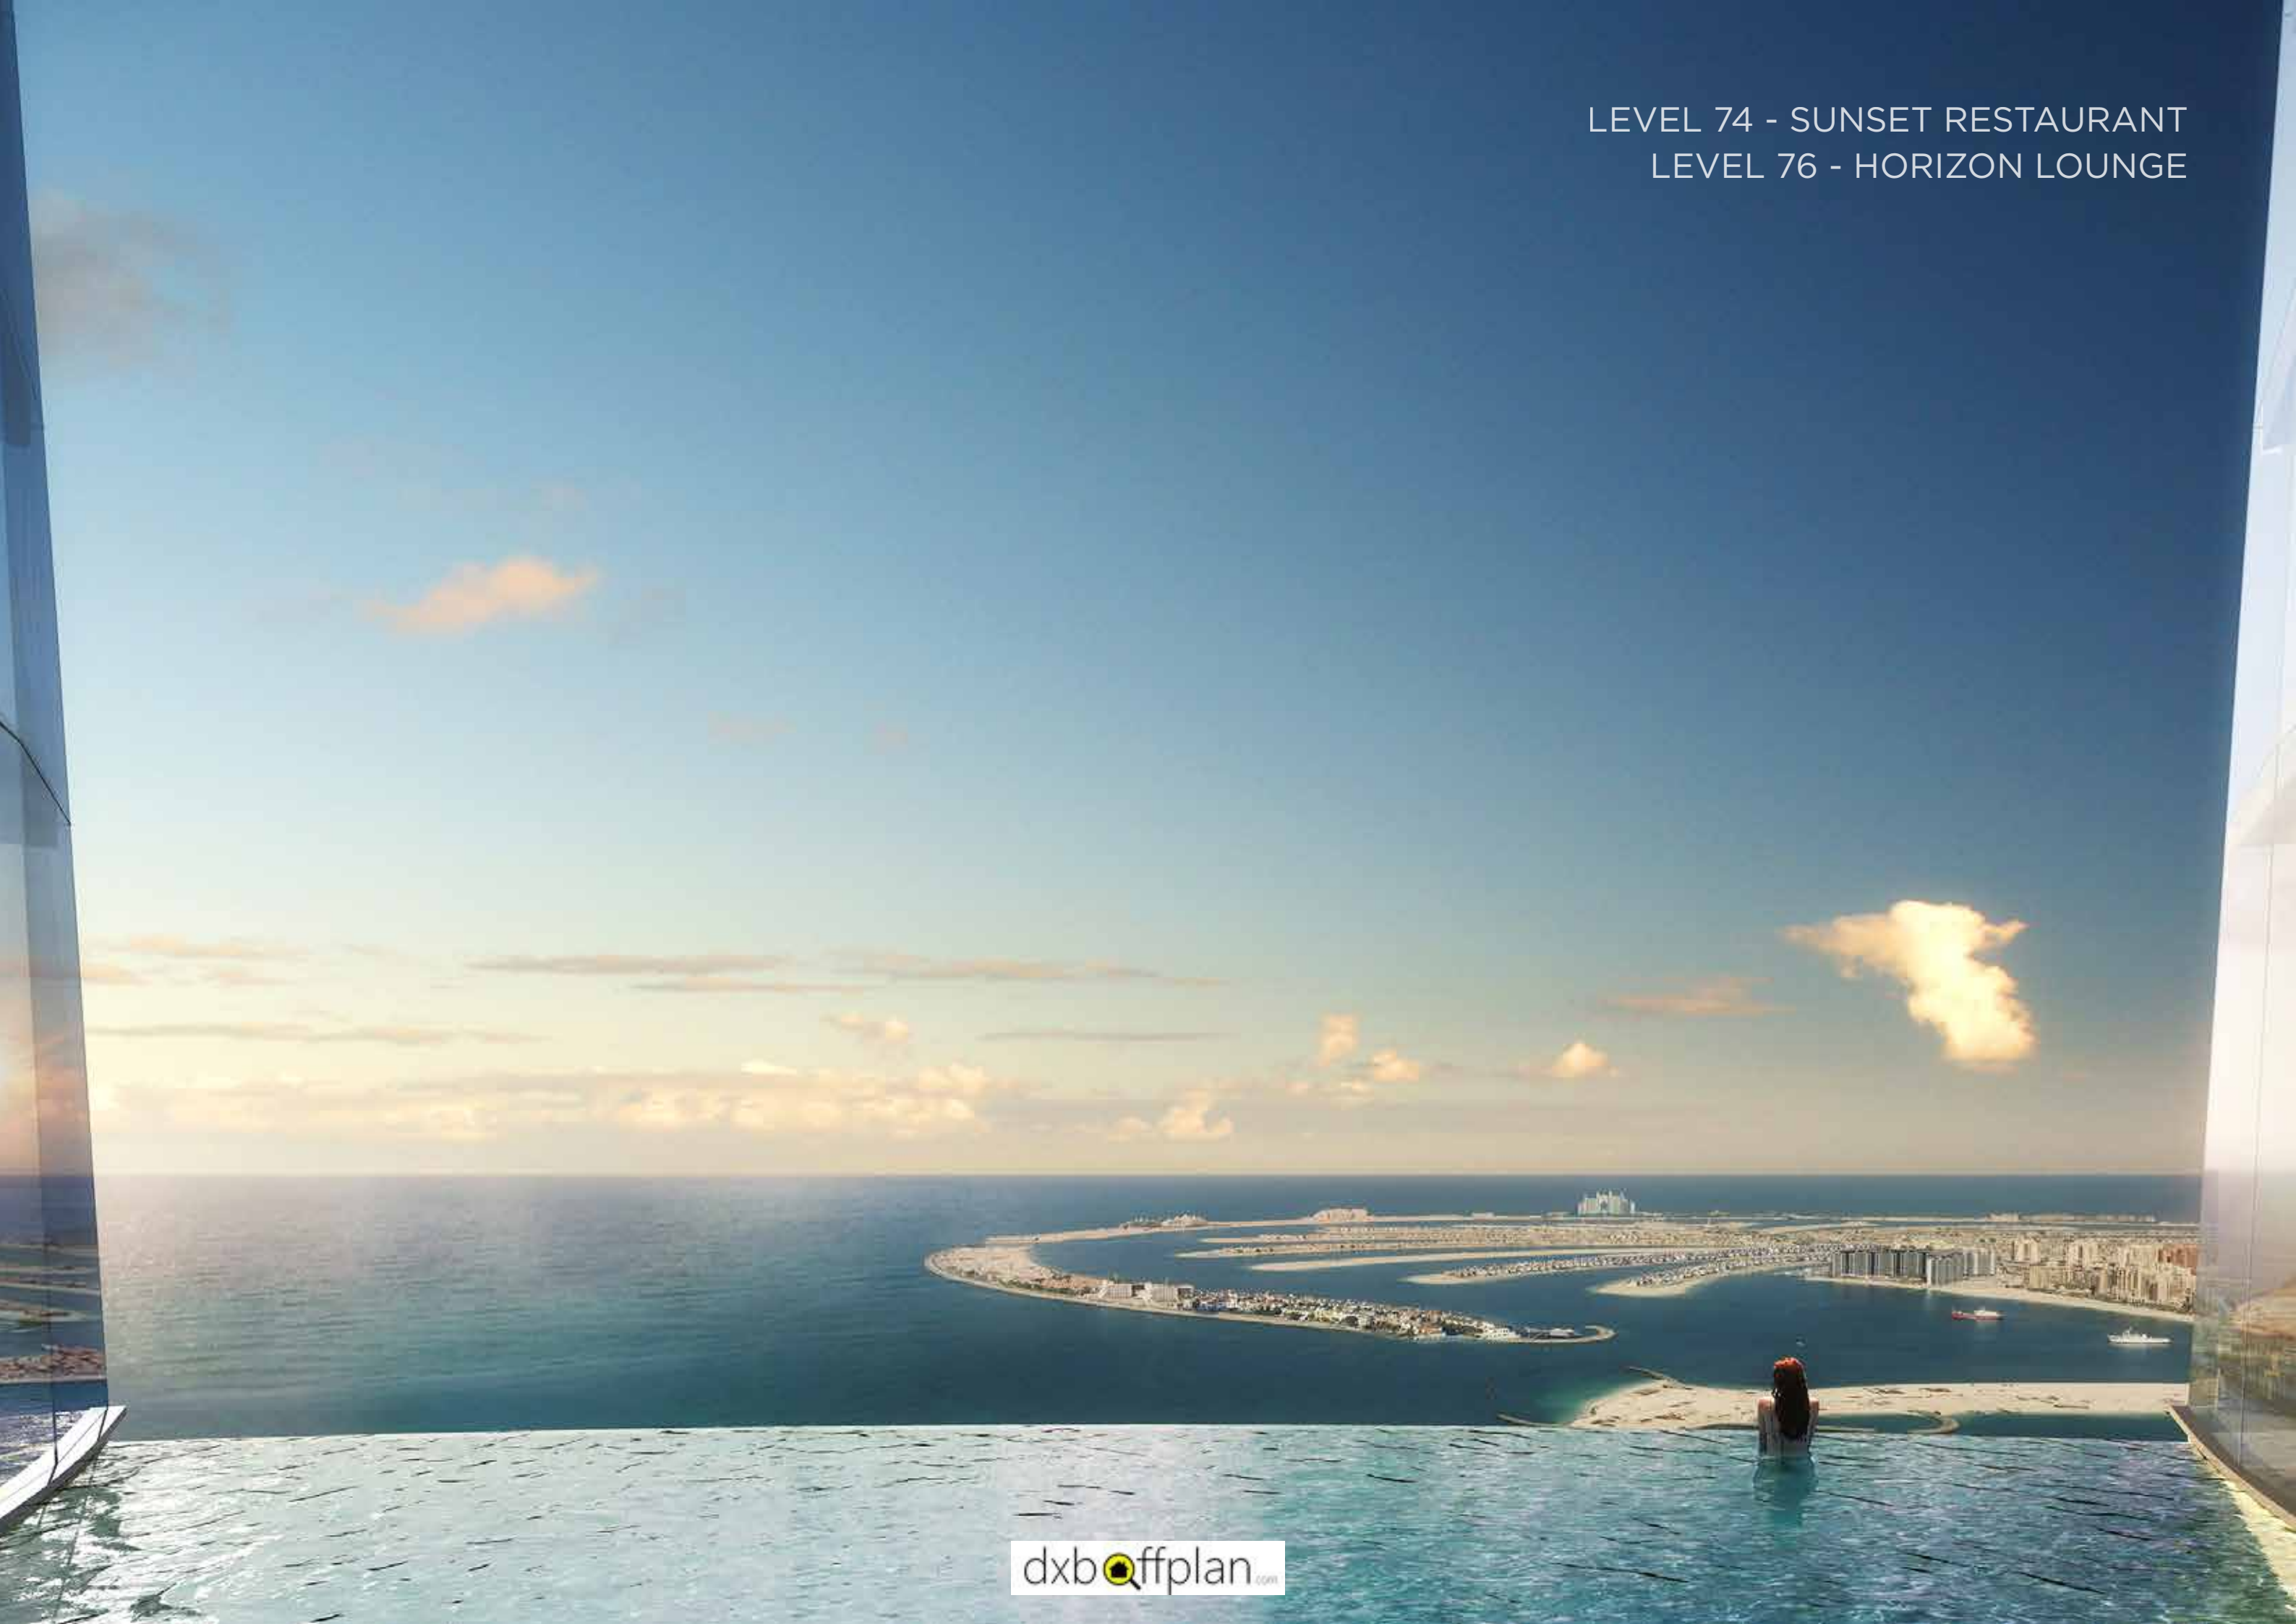

LEVELS 20, 22 - 39

LEVELS 40 - 53

DUBAI MARINA
VIEW

LEVELS 55 - 68 - HOTEL ROOMS
LEVELS 69 - 71 - HOTEL ROOMS

GULF & PALM
JUMEIRAH VIEW

LEVELS 55 - 68

LEVELS 69 - 71

DUBAI MARINA
VIEW

LEVEL 72 - HOTEL ROOMS

GULF & PALM
JUMEIRAH VIEW

LEVEL 72

DUBAI MARINA
VIEW

LEVEL 74 - SUNSET RESTAURANT
LEVEL 76 - HORIZON LOUNGE

GULF & PALM
JUMEIRAH VIEW

LEVEL 74

LEVEL 76

DUBAI MARINA
VIEW

LEVEL 74 - SUNSET RESTAURANT
LEVEL 76 - HORIZON LOUNGE

LEVEL 74 - SUNSET RESTAURANT
LEVEL 76 - HORIZON LOUNGE

LEVEL 74 - SUNSET RESTAURANT
LEVEL 76 - HORIZON LOUNGE

LEVEL 77 - SKY TERRACE

GULF & PALM JUMEIRAH VIEW

LEVEL 77

DUBAI MARINA VIEW

LEVEL 77 - SKY TERRACE