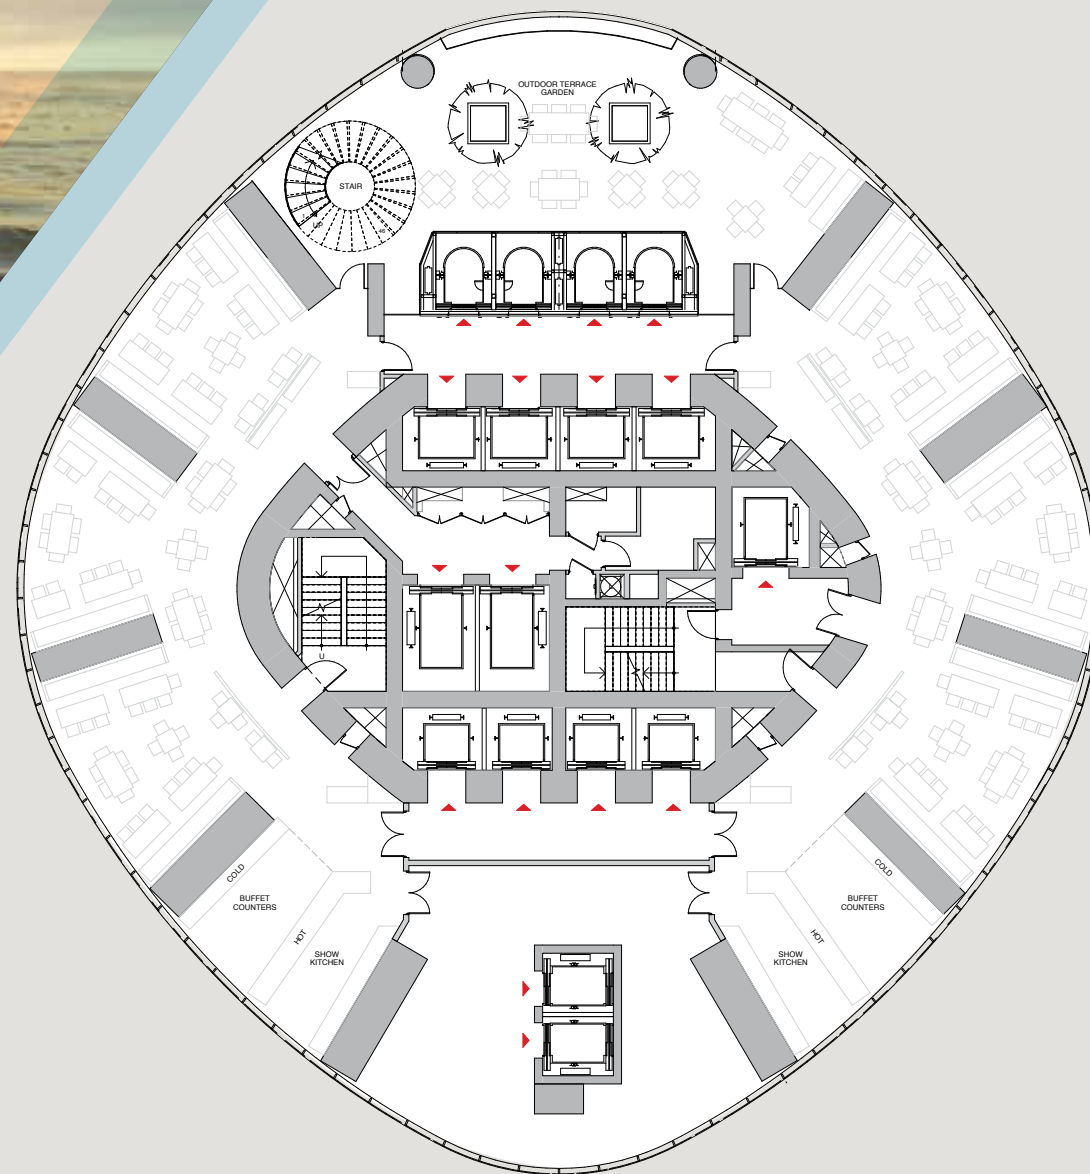

LEVEL 12 - LEISURE DECK

▲
GULF & PALM
JUMEIRAH VIEW

▼
DUBAI MARINA
VIEW

LEVEL 12 - LEISURE DECK

LEVEL 12 - LEISURE DECK

LEVEL 13 - ALL DAY DINING
LEVEL 14 - LUXURY DINING

GULF & PALM
JUMEIRAH VIEW

DUBAI MARINA
VIEW

LEVEL 13

LEVEL 14

LEVELS 15 - HOTEL ROOMS & MEETING FACILITIES
 LEVEL 16 - 19 - HOTEL ROOMS

LEVEL 15

LEVELS 16 - 19

DUBAI MARINA VIEW

LEVELS 20, 22 - 39 - HOTEL ROOMS
LEVELS 40 - 53 - HOTEL ROOMS

GULF & PALM
JUMEIRAH VIEW

LEVELS 20, 22 - 39

LEVELS 40 - 53

DUBAI MARINA
VIEW

LEVELS 55 - 68 - HOTEL ROOMS
LEVELS 69 - 71 - HOTEL ROOMS

GULF & PALM
JUMEIRAH VIEW

LEVELS 55 - 68

LEVELS 69 - 71

DUBAI MARINA
VIEW

LEVEL 72 - HOTEL ROOMS

GULF & PALM
JUMEIRAH VIEW

LEVEL 72

DUBAI MARINA
VIEW

LEVEL 74 - SUNSET RESTAURANT
LEVEL 76 - HORIZON LOUNGE

GULF & PALM
JUMEIRAH VIEW

LEVEL 74

LEVEL 76