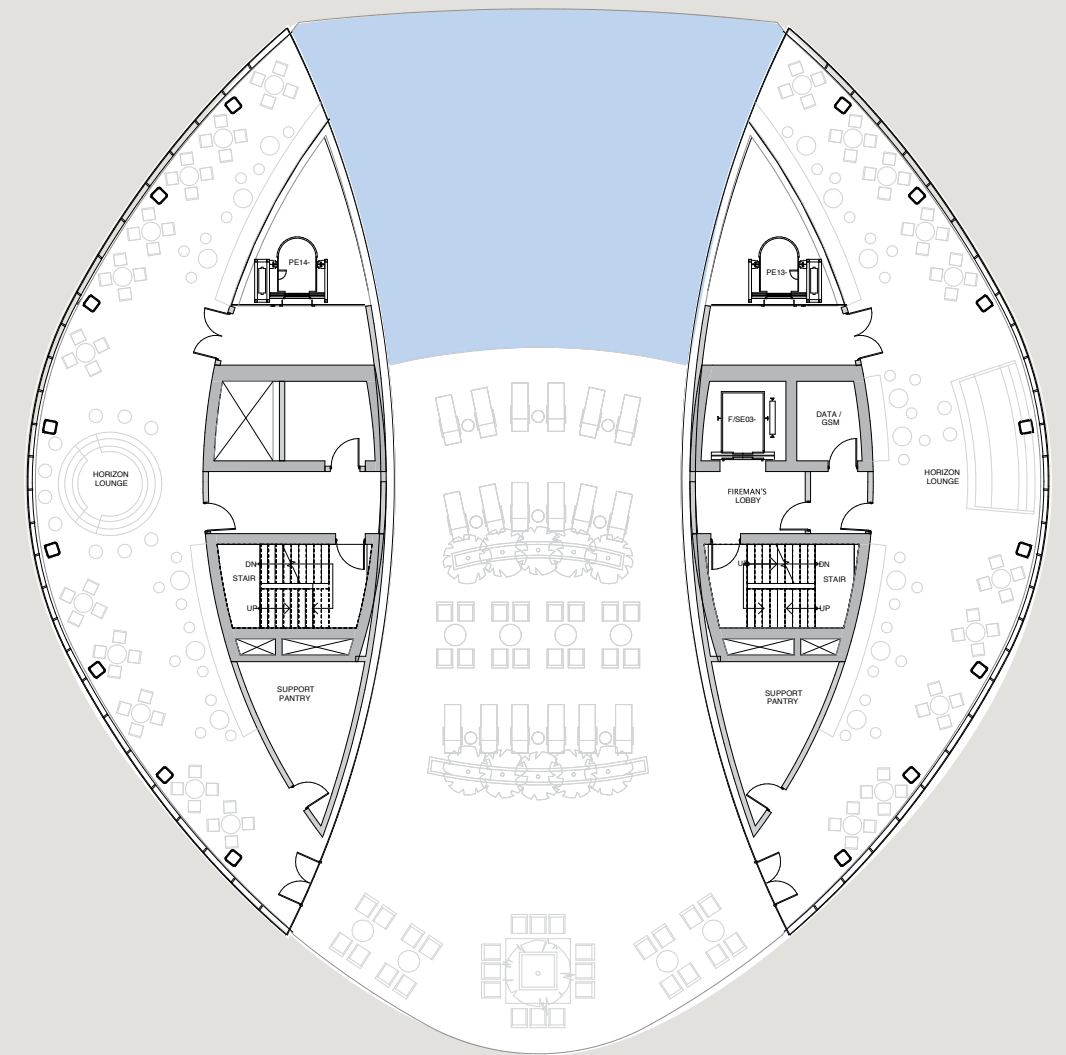

LEVELS 20, 22 - 39

LEVELS 40 - 53

DUBAI MARINA
VIEW

LEVELS 55 - 68 - HOTEL ROOMS
LEVELS 69 - 71 - HOTEL ROOMS

GULF & PALM
JUMEIRAH VIEW

LEVELS 55 - 68

LEVELS 69 - 71

DUBAI MARINA
VIEW

LEVEL 72 - HOTEL ROOMS

GULF & PALM
JUMEIRAH VIEW

LEVEL 72

DUBAI MARINA
VIEW

LEVEL 74 - SUNSET RESTAURANT
LEVEL 76 - HORIZON LOUNGE

GULF & PALM
JUMEIRAH VIEW

LEVEL 74

LEVEL 76

DUBAI MARINA
VIEW

LEVEL 74 - SUNSET RESTAURANT
LEVEL 76 - HORIZON LOUNGE

LEVEL 74 - SUNSET RESTAURANT
LEVEL 76 - HORIZON LOUNGE

LEVEL 74 - SUNSET RESTAURANT
LEVEL 76 - HORIZON LOUNGE

LEVEL 77 - SKY TERRACE

GULF & PALM JUMEIRAH VIEW

LEVEL 77

DUBAI MARINA VIEW

LEVEL 77 - SKY TERRACE