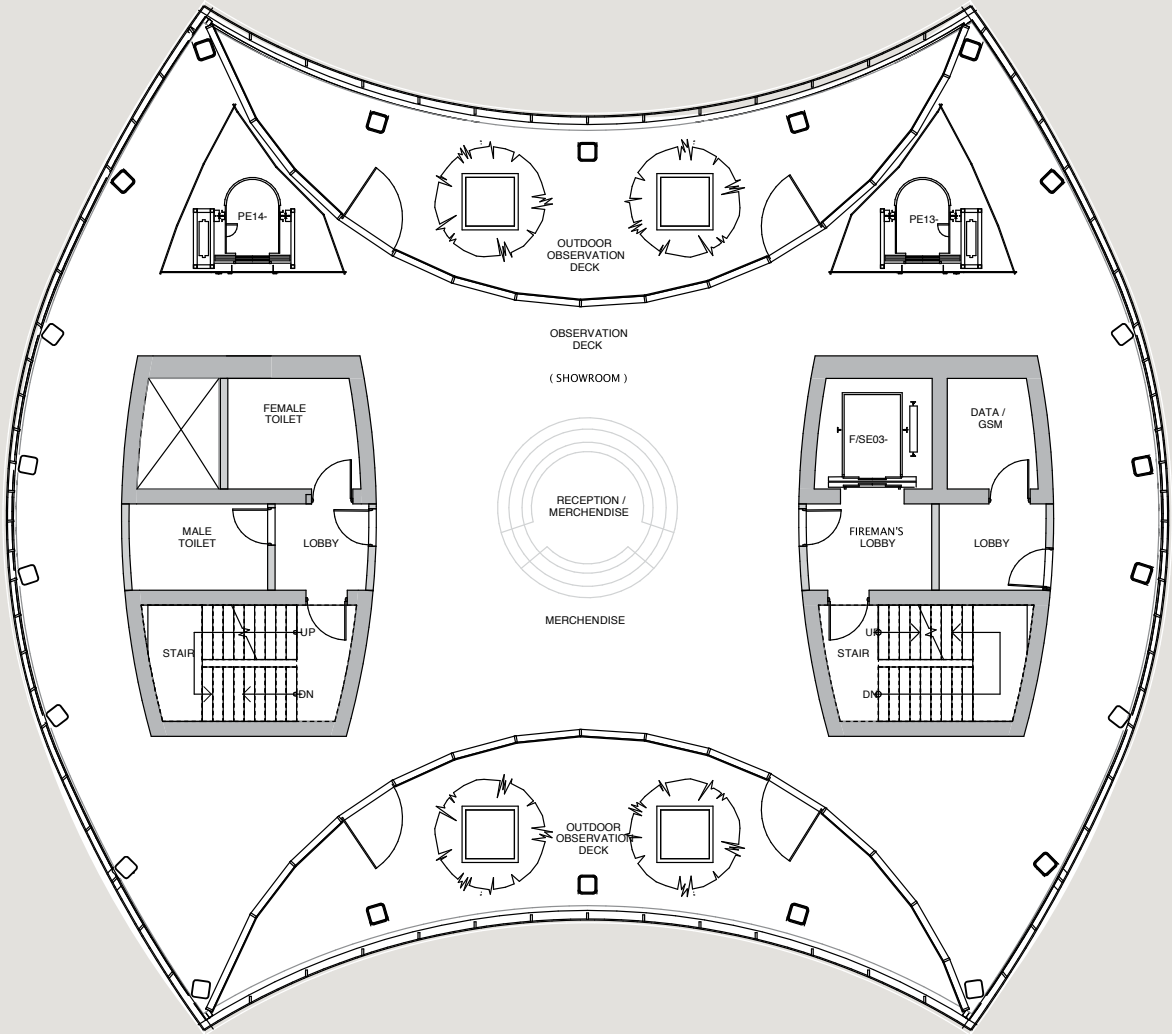

LEVELS 20, 22 - 39

LEVELS 40 - 53

DUBAI MARINA
VIEW

LEVELS 55 - 68 - HOTEL ROOMS
LEVELS 69 - 71 - HOTEL ROOMS

GULF & PALM
JUMEIRAH VIEW

LEVELS 55 - 68

LEVELS 69 - 71

DUBAI MARINA
VIEW

LEVEL 72 - HOTEL ROOMS

GULF & PALM
JUMEIRAH VIEW

LEVEL 72

DUBAI MARINA
VIEW

LEVEL 74 - SUNSET RESTAURANT
LEVEL 76 - HORIZON LOUNGE

GULF & PALM
JUMEIRAH VIEW

LEVEL 74

LEVEL 76

DUBAI MARINA
VIEW

LEVEL 74 - SUNSET RESTAURANT
LEVEL 76 - HORIZON LOUNGE

LEVEL 74 - SUNSET RESTAURANT
LEVEL 76 - HORIZON LOUNGE

LEVEL 74 - SUNSET RESTAURANT
LEVEL 76 - HORIZON LOUNGE

LEVEL 77 - SKY TERRACE

GULF & PALM JUMEIRAH VIEW

LEVEL 77

DUBAI MARINA VIEW

LEVEL 77 - SKY TERRACE