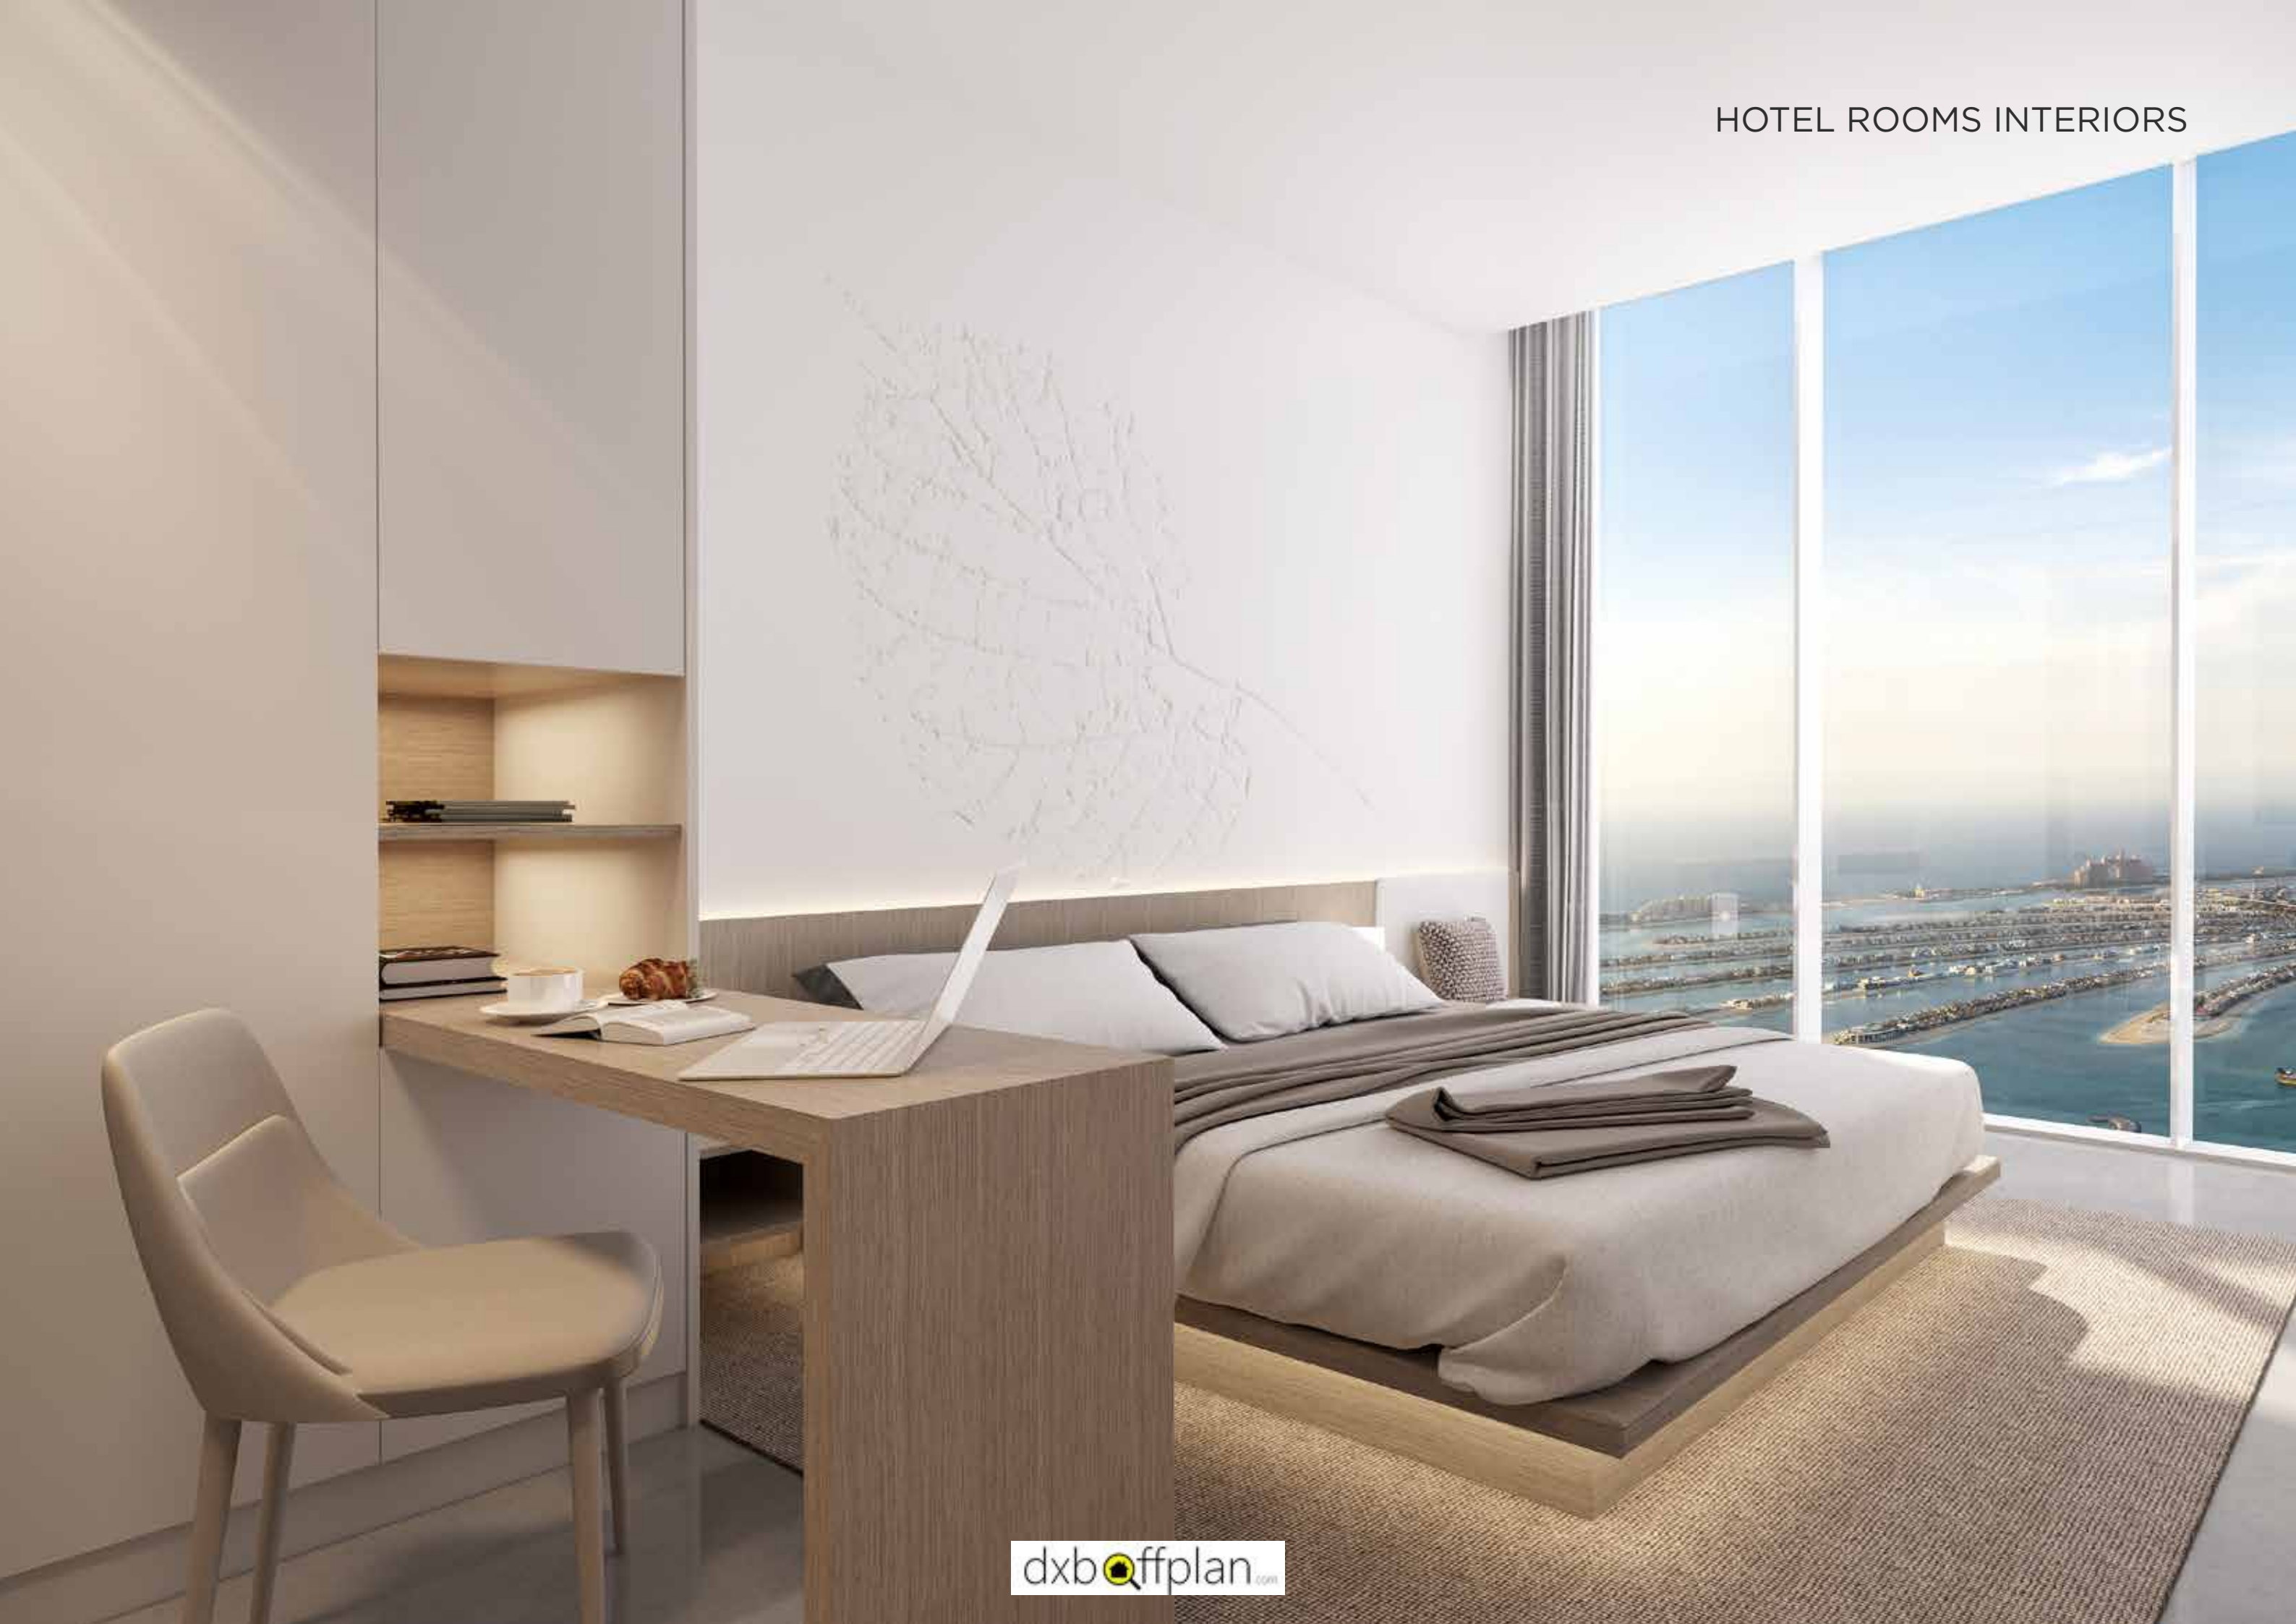

LEVELS 20, 22 - 39

LEVELS 40 - 53

DUBAI MARINA
VIEW

LEVELS 55 - 68 - HOTEL ROOMS
LEVELS 69 - 71 - HOTEL ROOMS

GULF & PALM
JUMEIRAH VIEW

LEVELS 55 - 68

LEVELS 69 - 71

DUBAI MARINA
VIEW

LEVEL 72 - HOTEL ROOMS

GULF & PALM
JUMEIRAH VIEW

LEVEL 72

DUBAI MARINA
VIEW

LEVEL 74 - SUNSET RESTAURANT
LEVEL 76 - HORIZON LOUNGE

GULF & PALM
JUMEIRAH VIEW

LEVEL 74

LEVEL 76

DUBAI MARINA
VIEW

LEVEL 74 - SUNSET RESTAURANT
LEVEL 76 - HORIZON LOUNGE

LEVEL 74 - SUNSET RESTAURANT
LEVEL 76 - HORIZON LOUNGE

LEVEL 74 - SUNSET RESTAURANT
LEVEL 76 - HORIZON LOUNGE

LEVEL 77 - SKY TERRACE

GULF & PALM JUMEIRAH VIEW

LEVEL 77

DUBAI MARINA VIEW

LEVEL 77 - SKY TERRACE