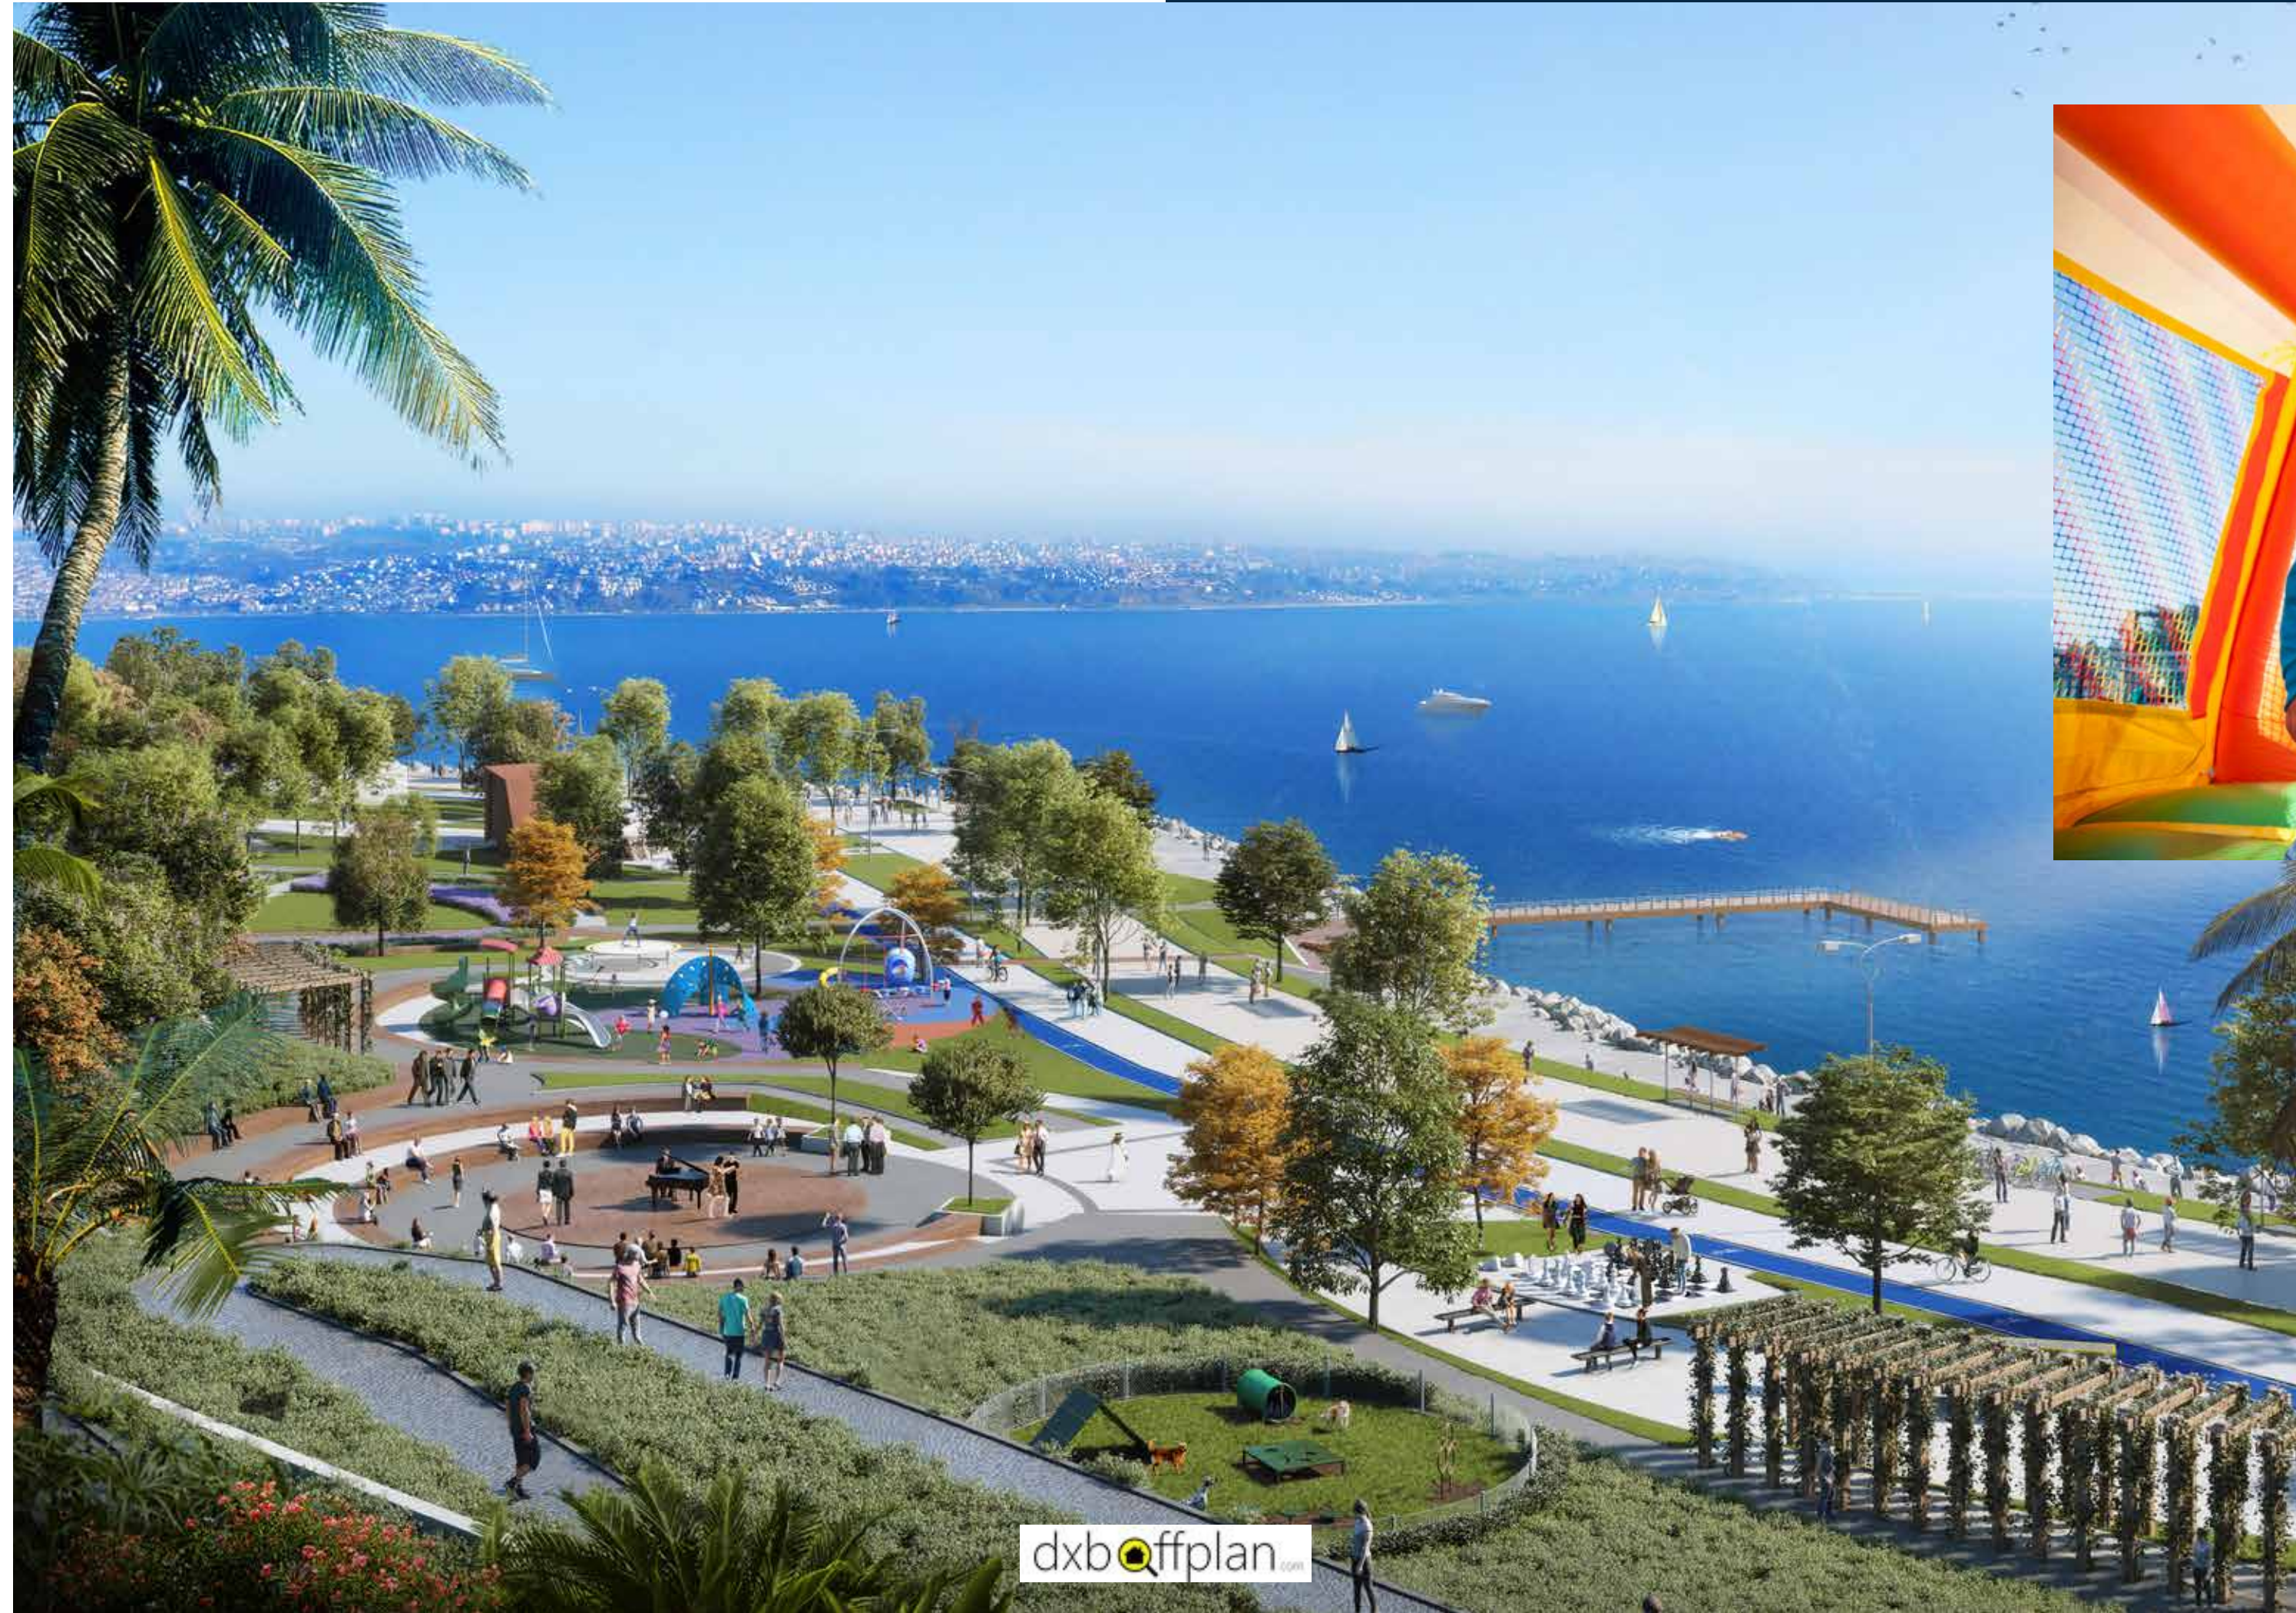

We evaluated and considered the endless vast coastal and the pier as the strongest part of the project. We reached a visual linkage with the sea in almost whole project; and we reinforced this linkage by considering a 3,5 meters ceiling height. We positioned the wellness center which includes various activities at the most beautiful spot. We designed the outdoor swimming pool as an endless pool. We add wide terraces and balconies which integrated with sea view; and also added fireplace terrace and the zen garden to the core of the project. We made this project as a center for the coastal life by locating those gourmet restaurants and cafes at the ground floor.

Bicycle & Running Trails

مسار الدراجات والجري

This is Mimaroba Beach. Music sound at your ear, walking beside to the sea in front of your house early in the morning. Biking will be a part of your everyday lifestyle. As well, multipurpose public sports grounds for basketball, football and tennis are available in front of your home.

هذا هو شاطئ ميماروبا؛ صوت الموسيقى، المشي بجانب البحر في الصباح الباكر، ركوب الدراجة الهوائية التي أصبحت جزءاً من حياتك اليومية بفضل مضمار الدراجات المخصص. فضلاً عن ذلك، وفرنا مساحات رياضية عامة متعددة الأغراض مثل كرة السلة وكرة القدم والتنس مباشرة أمام منزلك ...

Children at Marina24

الأطفال في Marina24

40

Marina24 is a real childhood paradise, Sur-
rounded by parks where the blue merges
with the green. Your children will grow up
here happy & emotionally rich.

Marina24
هي جنة الطفولة الحقيقية، تحيط بها الحدائق حيث
اللون الأخضر يندمج مع اللون الأزرق. أطفالك سوف
ينضجون هنا غنيين عاطفيا وسعداء ...