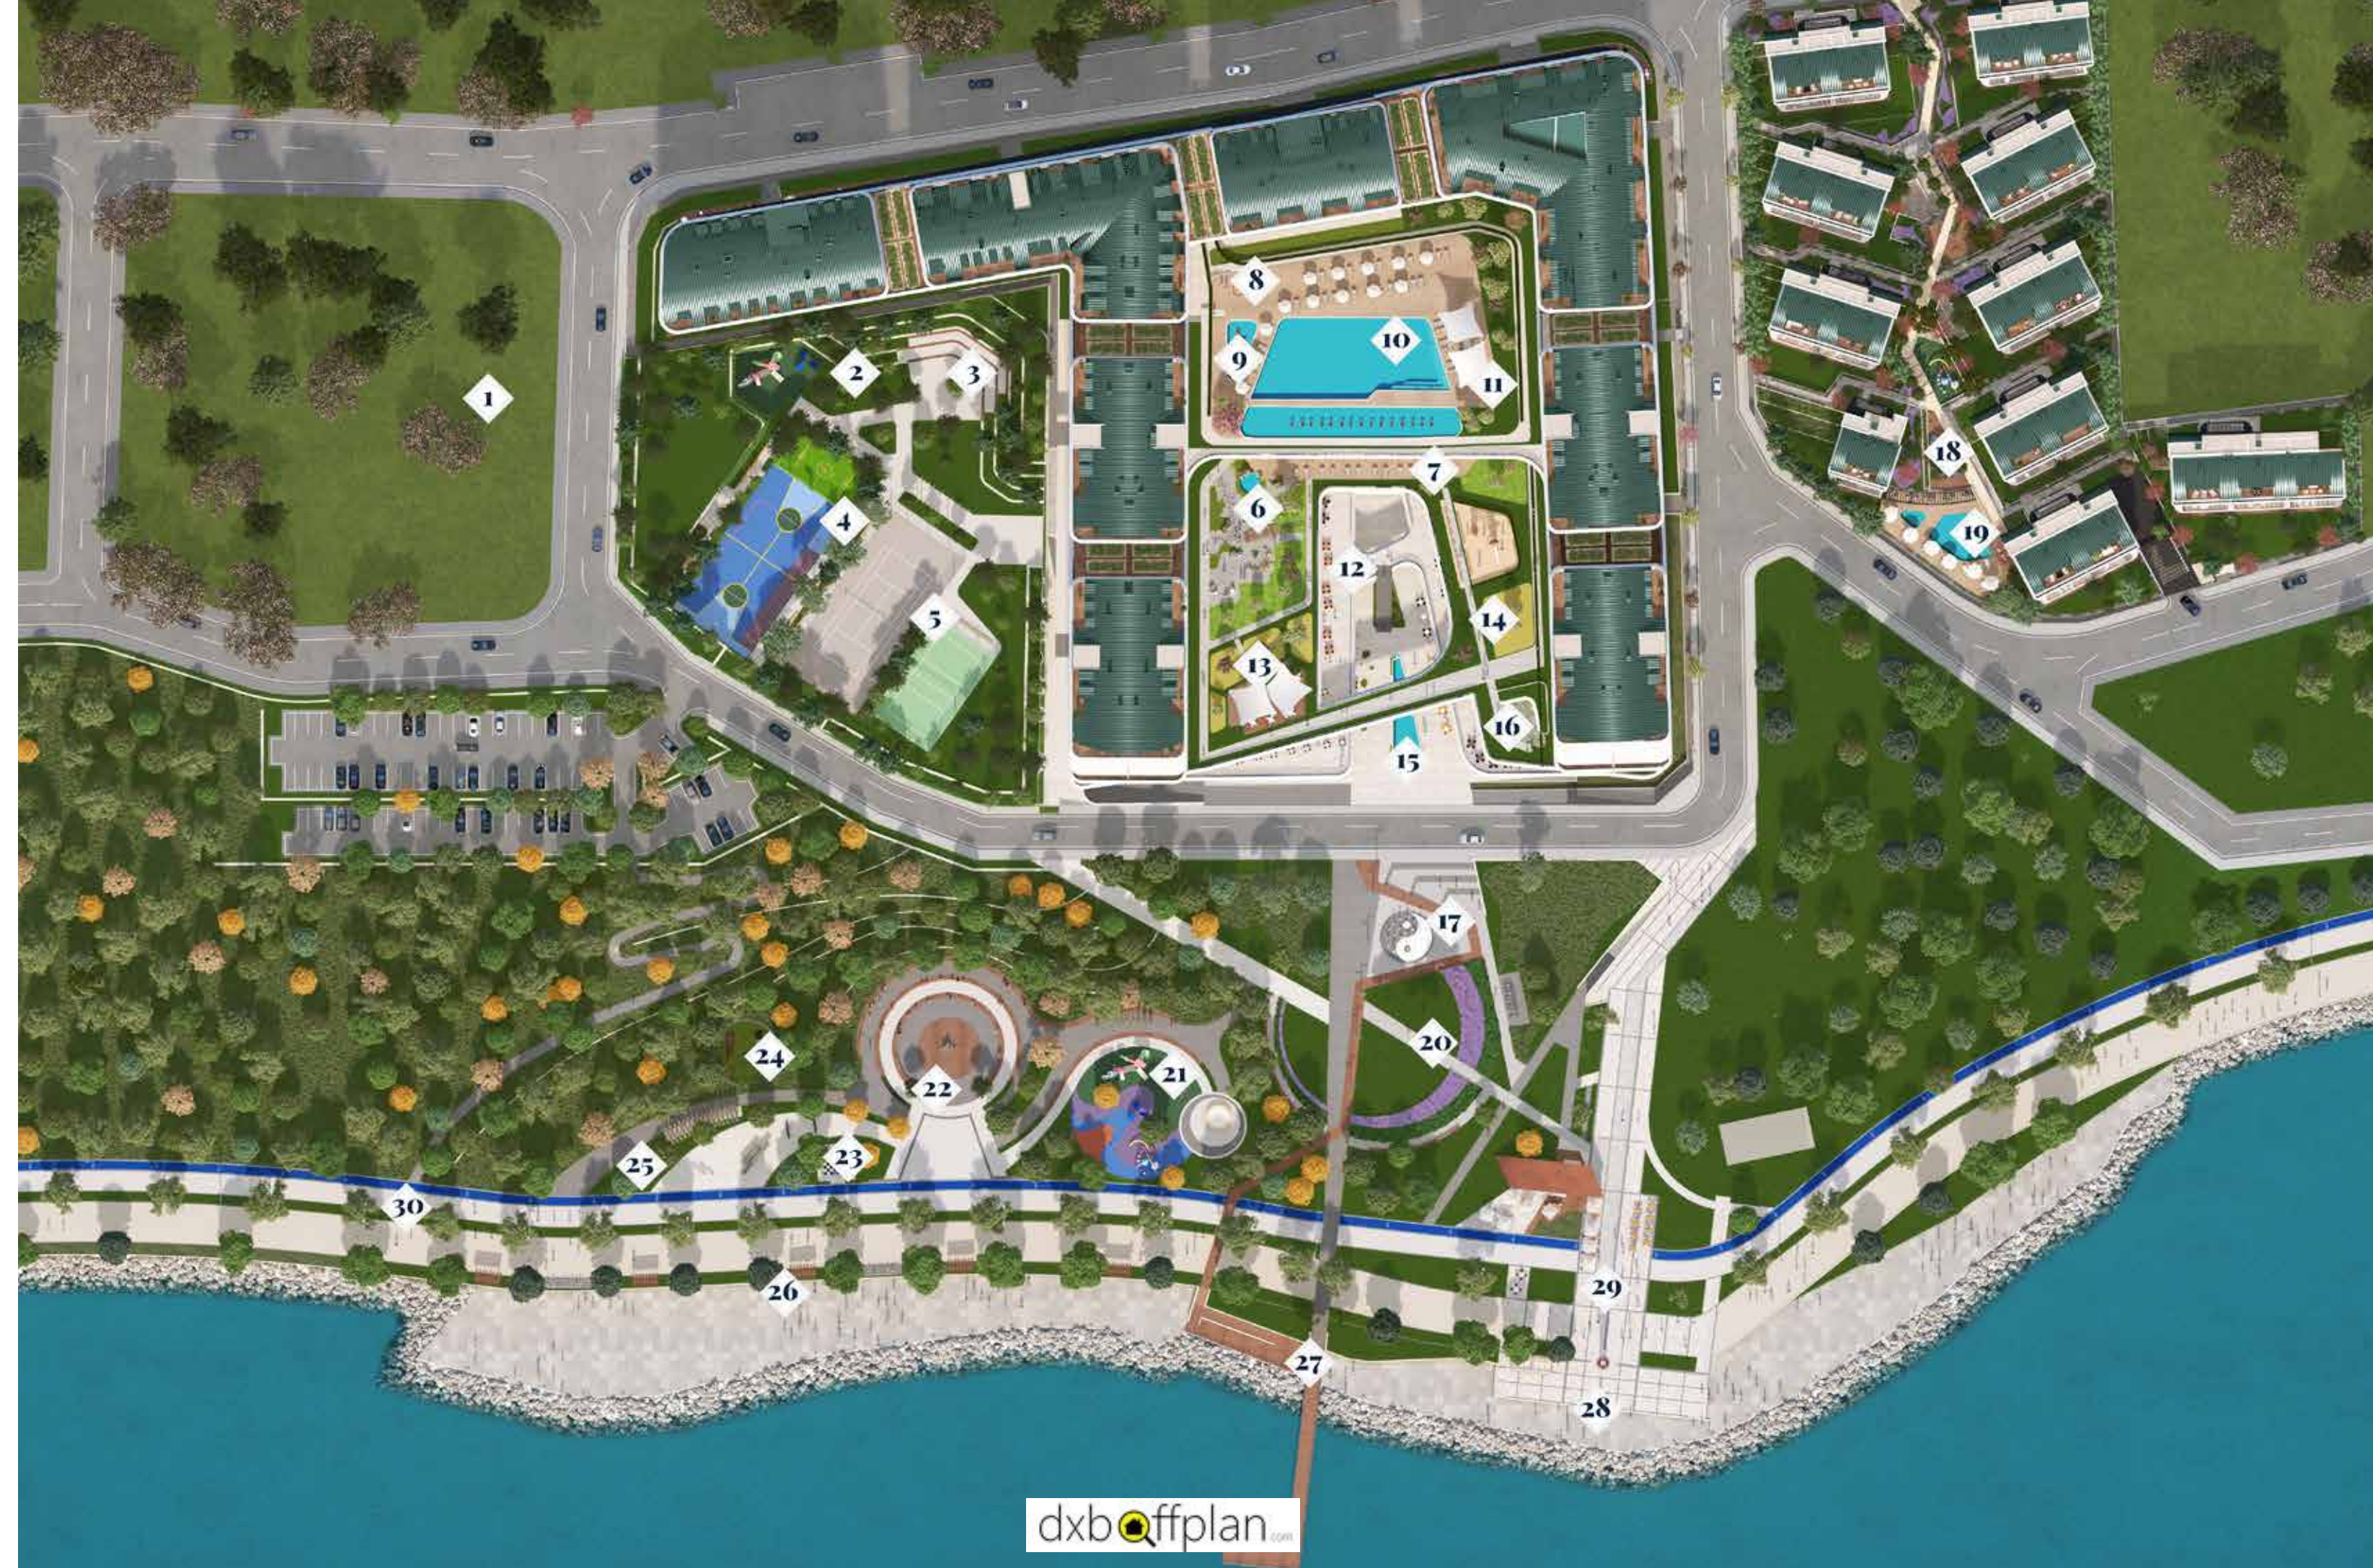

We evaluated and considered the endless vast coastal and the pier as the strongest part of the project. We reached a visual linkage with the sea in almost whole project; and we reinforced this linkage by considering a 3,5 meters ceiling height. We positioned the wellness center which includes various activities at the most beautiful spot. We designed the outdoor swimming pool as an endless pool. We add wide terraces and balconies which integrated with sea view; and also added fireplace terrace and the zen garden to the core of the project. We made this project as a center for the coastal life by locating those gourmet restaurants and cafes at the ground floor.

6

As a part of the sea, you will enjoy the coastal life; if you were looking for a house with all kinds of social facilities and activities providing you 12 months of holiday life concept. Then, we anticipate to see you at Marina24, the new project of 24 Gayrimenkul in Mimaroba, one of the most beautiful coastal settlements in Istanbul.

Marina 24

Project Facilities

مخططات الطوابق

- Mimaroba Cultural Center
- Thematic Children's Playgrounds
- Lawn Terrace & Pergolas
- Tennis Court & Mini Football
- Volleyball & Basketball Courts
- Zen Garden
- Entertainment and Healthy Living Spaces
- Sand Activity Area
- Slide Children's Swimming Pool
- Infinity Pool
- Pool Bar
- Babalu Children's Activity Center
- Perfumed Terrace
- Thematic Children's Playgrounds
- Marina 24 Gourmet Center & Bazaar

- مركز ميماروبا الثقافي
- ملاعب الأطفال
- تراس الحديقة والعرائش
- ملعب تنس وملعب كرة قدم
- ملاعب كرة الطائرة وكرة السلة
- حديقة الزان الخضراء
- مرافق ترفيهية و صحية
- منطقة الأنشطة الرملية
- حمام سباحة و مزلق للأطفال
- حمام سباحة بلا حدود
- بار حمام السباحة
- مركز بابلو للأطفال
- تراس الروائح العطرة
- ملاعب الأطفال
- مركز و بازار مارينا 24 الذواق