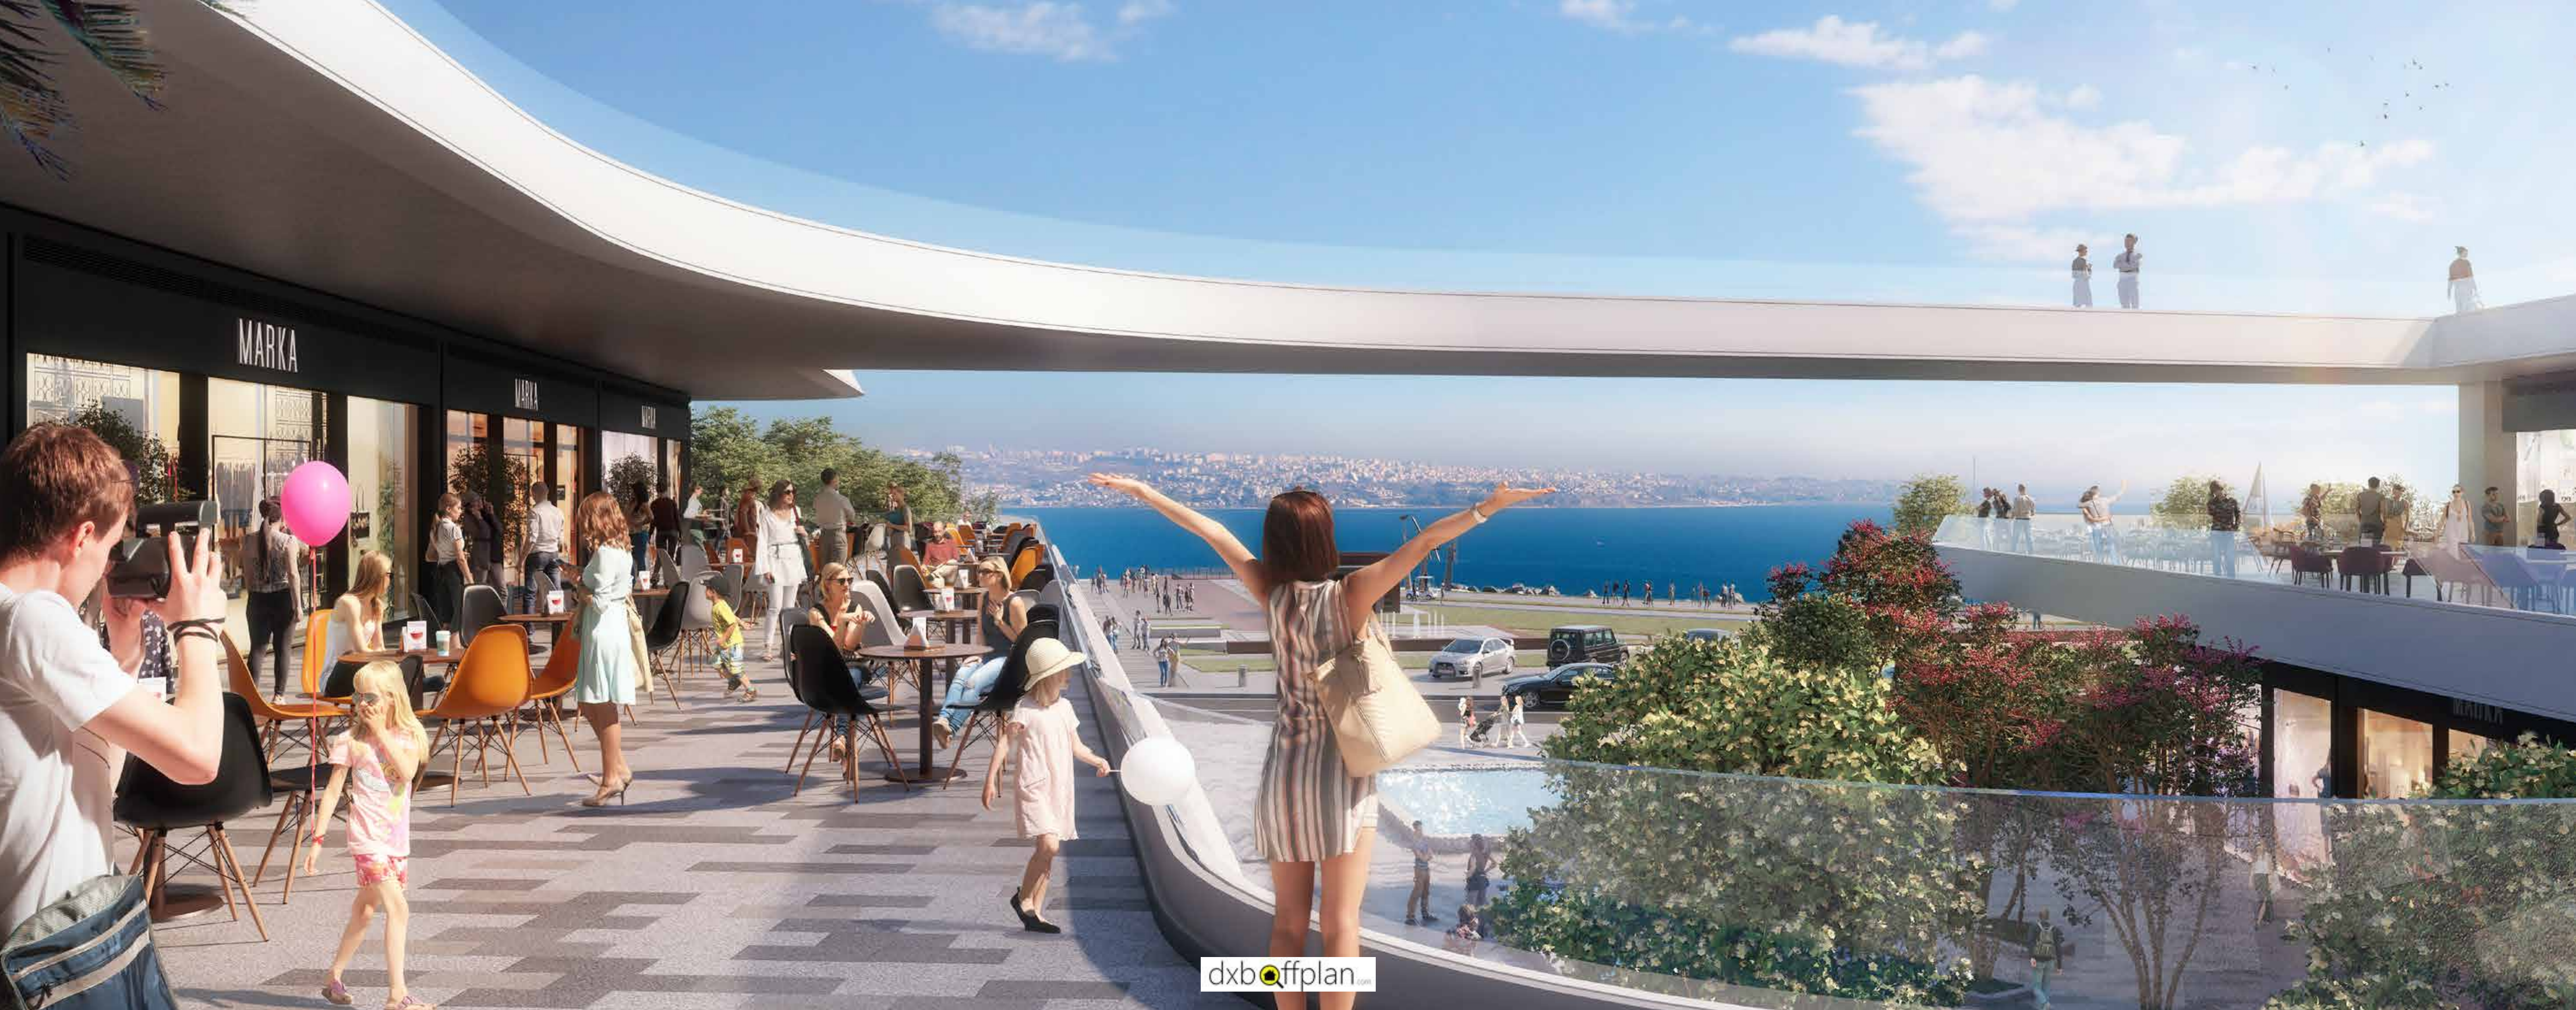

We evaluated and considered the endless vast coastal and the pier as the strongest part of the project. We reached a visual linkage with the sea in almost whole project; and we reinforced this linkage by considering a 3,5 meters ceiling height. We positioned the wellness center which includes various activities at the most beautiful spot. We designed the outdoor swimming pool as an endless pool. We add wide terraces and balconies which integrated with sea view; and also added fireplace terrace and the zen garden to the core of the project. We made this project as a center for the coastal life by locating those gourmet restaurants and cafes at the ground floor.

Life at Marina24

الحياة في Marina 24

Performance Square

ساحة الأداء

Here is the square of the performance. It is the square of literature, music, dancing at the heart of an endless vast coastal.

هنا ساحة الأداء. هنا ساحة الثقافة والموسيقى والرقص من قلب الشواطئ التي لا نهاية لها.