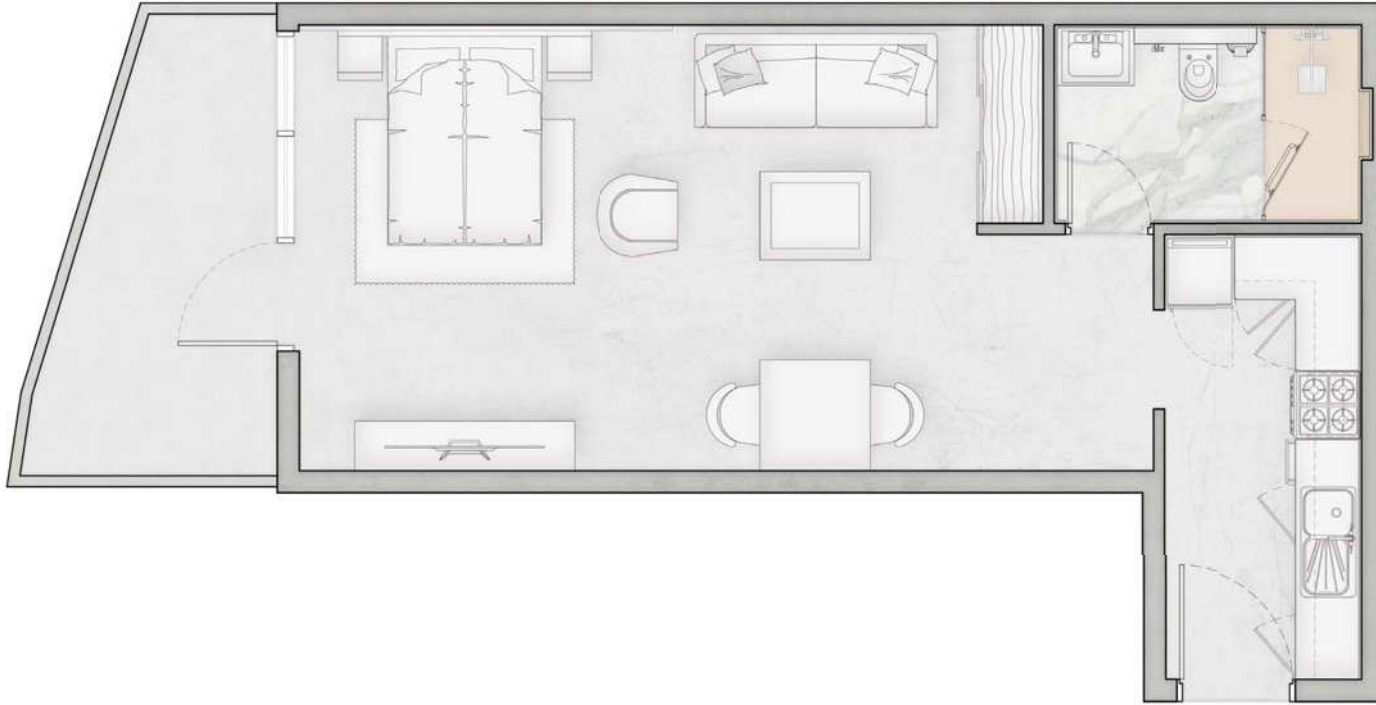

1 Bedroom

Efficient layouts
starting from 703 sq ft

A2

1 Bedroom

Efficient layouts
starting from 644 sq ft

B1
2 Bedroom

Efficient layouts
starting from 1418 sq ft

B2
2 Bedroom

Efficient layouts
starting from 1186 sq ft

C1

Studio

Efficient layouts
starting from 373 sq ft

C2

Studio

Efficient layouts
starting from 580 sq ft

GROVY Real Estate Development LLC is a name that is synonymous with elegance, innovation and luxury. The group holds pride in its uncompromising commitment of serving excellent real estate projects that exemplify perfection. They believe creating milestones through awe-inspiring projects. Being a luxury developer in the Middle East, the group thrives in creating grand real estate projects that creates a niche for itself.