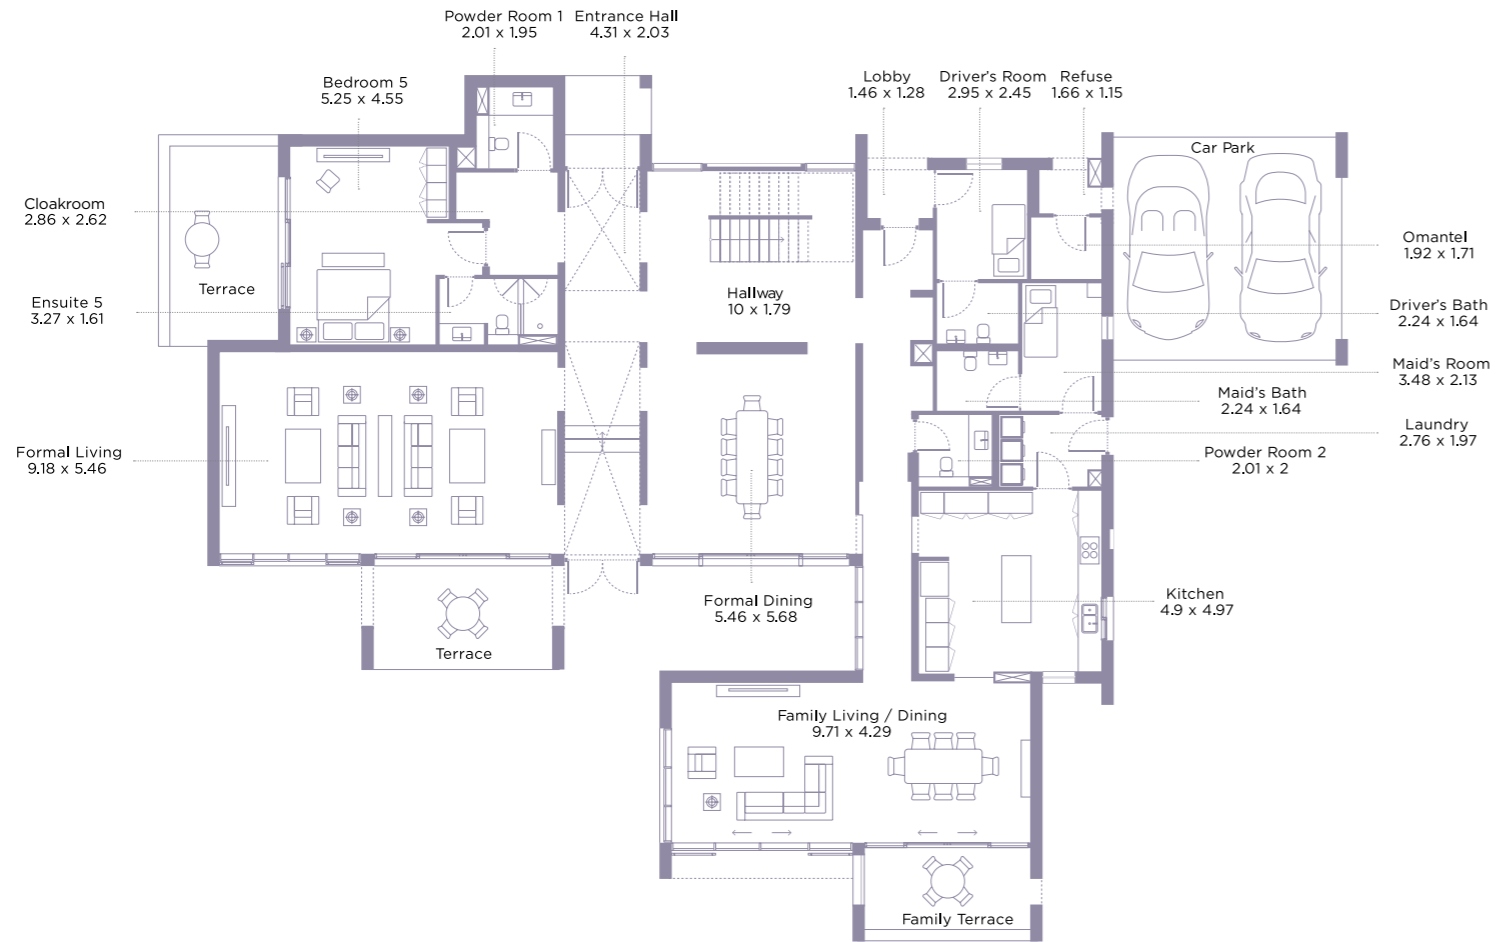

Ground Floor

Total floor area : 413 M²

Actual size may vary from the given dimensions

First Floor

Total floor area : 349 M²

Actual size may vary from the given dimensions

Ground Floor

Total floor area : 413 M²

Actual size may vary from the given dimensions

First Floor

Total floor area : 339 M²

Actual size may vary from the given dimensions