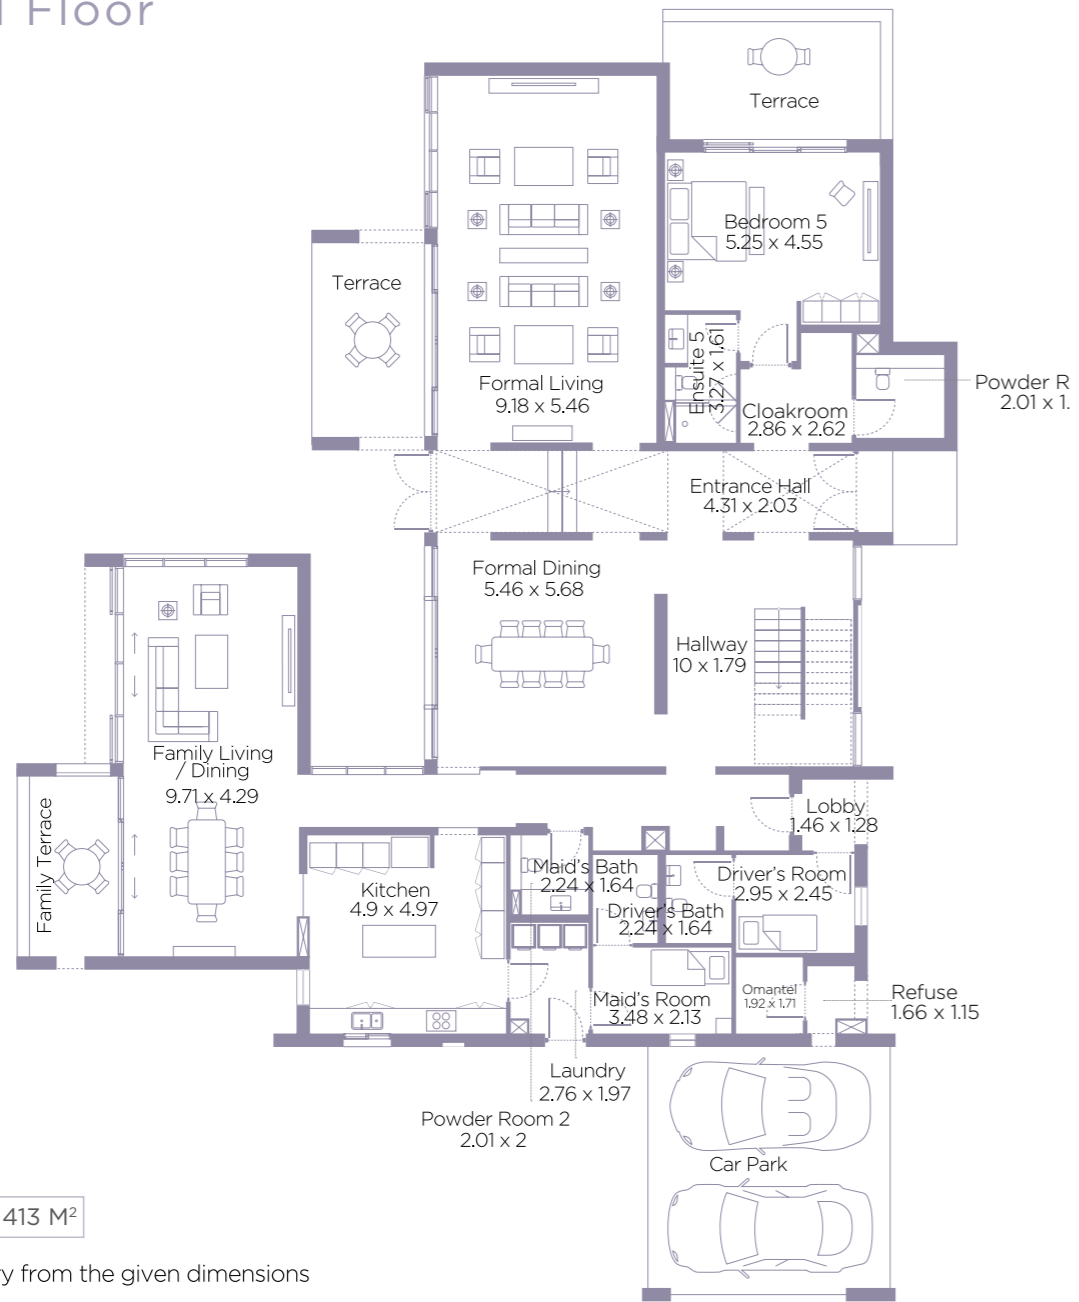

Ground Floor

Total floor area : 413 M²

Actual size may vary from the given dimensions

First Floor

Total floor area : 349 M²

Actual size may vary from the given dimensions

Ground Floor

Total floor area : 413 M²

Actual size may vary from the given dimensions

First Floor

Total floor area : 339 M²

Actual size may vary from the given dimensions