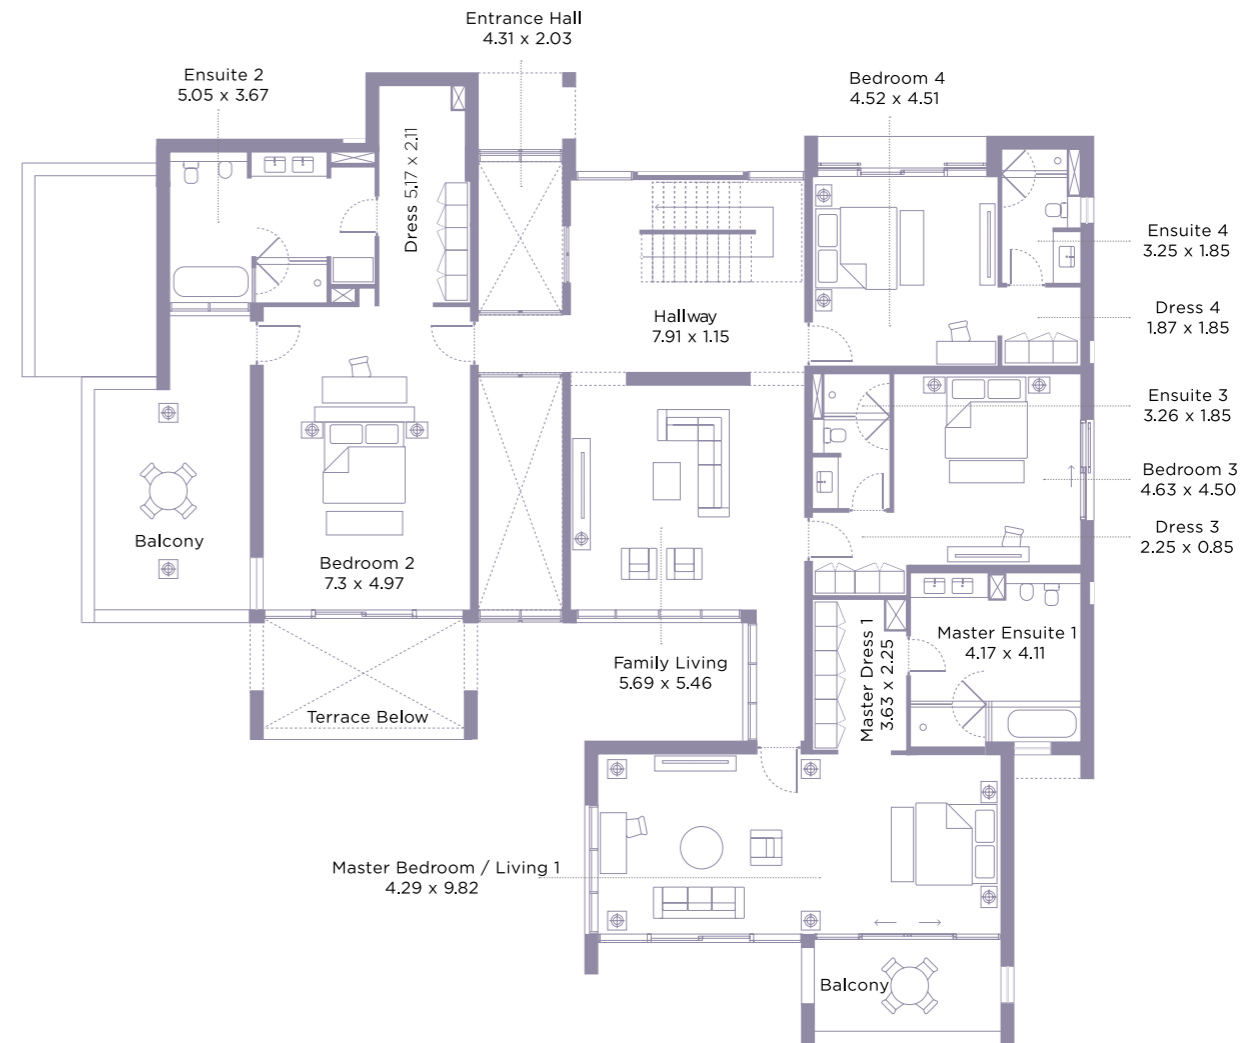

Ground Floor

Total floor area : 413 M²

Actual size may vary from the given dimensions

First Floor

Total floor area : 349 M²

Actual size may vary from the given dimensions

Ground Floor

Total floor area : 413 M²

Actual size may vary from the given dimensions

First Floor

Total floor area : 339 M²

Actual size may vary from the given dimensions