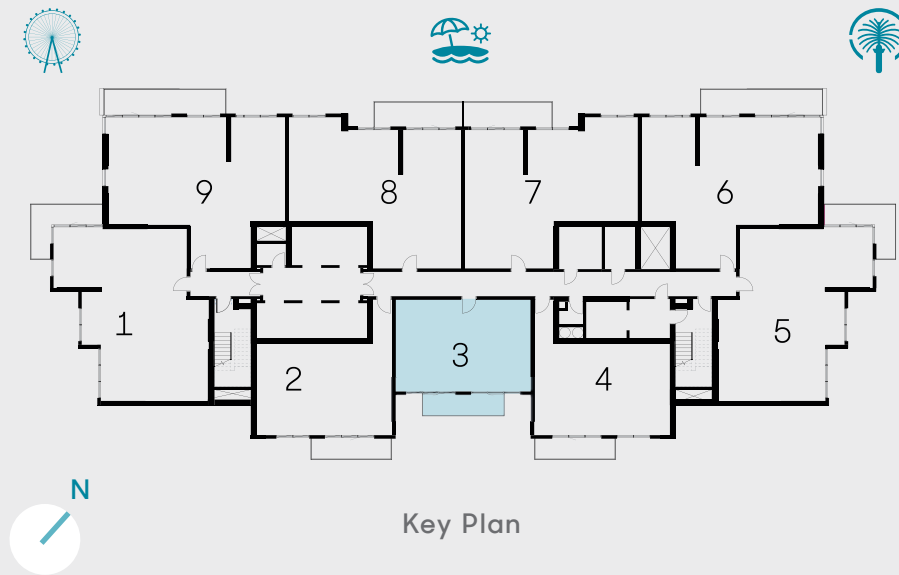

1 BEDROOM - TYPE 01 A

Unit 02 | Levels 01 to 22, 25 to 34

Unit 03 | Levels 35 & 36

Suite Area 813 sqft 75.56 sqm

Balcony Area 107 sqft 9.91 sqm

Total Area 920 sqft 85.47 sqm

Key Section

Key Plan

1 BEDROOM - TYPE 01 B

Unit 04 | Levels 01 to 22, 25 to 34

Unit 05 | Levels 35 & 36

Suite Area 813 sqft 75.56 sqm

Balcony Area 107 sqft 9.91 sqm

Total Area 920 sqft 85.47 sqm

Key Section

Key Plan

1 BEDROOM - TYPE 02

Unit 03 | Levels 01 to 22, 25 to 34

Unit 04 | Levels 35 & 36

Suite Area 741 sqft 68.81 sqm

Balcony Area 109 sqft 10.13 sqm

Total Area 850 sqft 78.94 sqm

Key Section

Key Plan