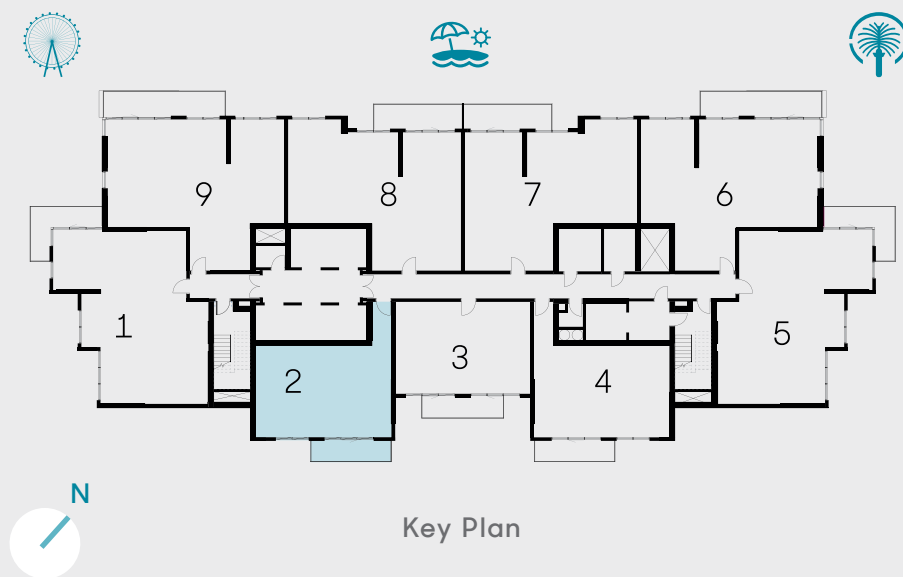

1 BEDROOM - TYPE 01 A

Unit 02 | Levels 01 to 22, 25 to 34

Unit 03 | Levels 35 & 36

Suite Area 813 sqft 75.56 sqm

Balcony Area 107 sqft 9.91 sqm

Total Area 920 sqft 85.47 sqm

Key Section

Key Plan

1 BEDROOM - TYPE 01 B

Unit 04 | Levels 01 to 22, 25 to 34

Unit 05 | Levels 35 & 36

Suite Area 813 sqft 75.56 sqm

Balcony Area 107 sqft 9.91 sqm

Total Area 920 sqft 85.47 sqm

Key Section

Key Plan

1 BEDROOM - TYPE 02

Unit 03 | Levels 01 to 22, 25 to 34

Unit 04 | Levels 35 & 36

Suite Area 741 sqft 68.81 sqm

Balcony Area 109 sqft 10.13 sqm

Total Area 850 sqft 78.94 sqm

Key Section

Key Plan