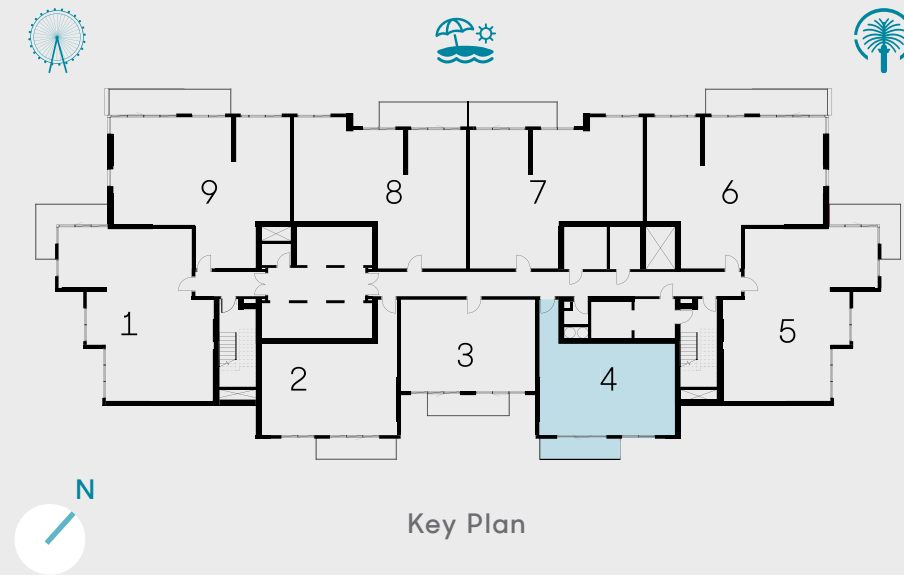

1 BEDROOM - TYPE 01 A

Unit 02 | Levels 01 to 22, 25 to 34

Unit 03 | Levels 35 & 36

Suite Area 813 sqft 75.56 sqm

Balcony Area 107 sqft 9.91 sqm

Total Area 920 sqft 85.47 sqm

Key Section

Key Plan

1 BEDROOM - TYPE 01 B

Unit 04 | Levels 01 to 22, 25 to 34

Unit 05 | Levels 35 & 36

Suite Area 813 sqft 75.56 sqm

Balcony Area 107 sqft 9.91 sqm

Total Area 920 sqft 85.47 sqm

Key Section

Key Plan

1 BEDROOM - TYPE 02

Unit 03 | Levels 01 to 22, 25 to 34

Unit 04 | Levels 35 & 36

Suite Area 741 sqft 68.81 sqm

Balcony Area 109 sqft 10.13 sqm

Total Area 850 sqft 78.94 sqm

Key Section

Key Plan