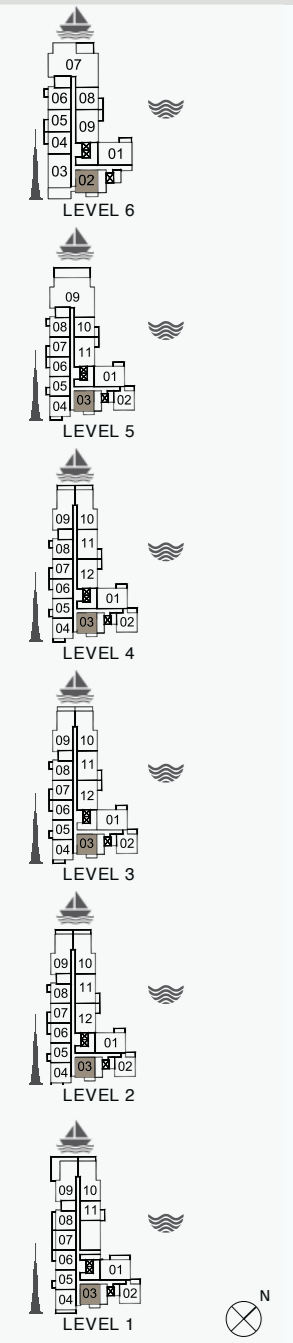

FLOORPLANS

BUILDING 1

UNIT NO.	SUITE AREA		BALCONY AREA		TOTAL AREA	
	SQM	SQFT	SQM	SQFT	SQM	SQFT
102	70.19	755.52	8.15	87.73	78.34	843.24

UNIT NO.	SUITE AREA		BALCONY AREA		TOTAL AREA	
	SQM	SQFT	SQM	SQFT	SQM	SQFT
202 302 402	70.19	755.52	8.15	87.73	78.34	843.24
502						

UNIT NO.	SUITE AREA		BALCONY AREA		TOTAL AREA			
	SQM	SQFT	SQM	SQFT	SQM	SQFT		
103	69.38	746.80	6.19	66.63	75.57	813.43		
203	303	403	69.39	746.91	6.20	66.74	75.59	813.64
503	69.39	746.91	6.19	66.63	75.58	813.54		
602	69.44	747.45	6.20	66.74	75.64	814.18		

UNIT NO.	SUITE AREA		BALCONY AREA		TOTAL AREA	
	SQM	SQFT	SQM	SQFT	SQM	SQFT
104	69.83	751.64	12.92	139.07	82.75	890.71

UNIT NO.	SUITE AREA		BALCONY AREA		TOTAL AREA	
	SQM	SQFT	SQM	SQFT	SQM	SQFT
204 304 404	69.86	751.97	7.72	83.10	77.58	835.06
504						