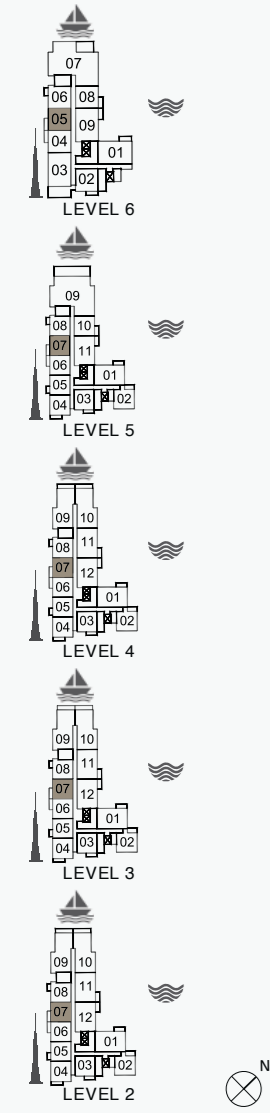

UNIT NO.	SUITE AREA		BALCONY AREA		TOTAL AREA			
	SQM	SQFT	SQM	SQFT	SQM	SQFT		
207	307	407	68.99	742.60	6.49	69.86	75.48	812.46
507	605