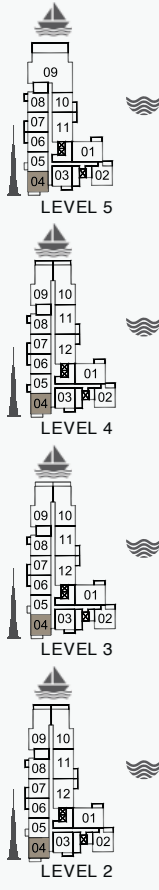

FLOORPLANS

BUILDING 1

UNIT NO.	SUITE AREA		BALCONY AREA		TOTAL AREA	
	SQM	SQFT	SQM	SQFT	SQM	SQFT
102	70.19	755.52	8.15	87.73	78.34	843.24

UNIT NO.	SUITE AREA		BALCONY AREA		TOTAL AREA	
	SQM	SQFT	SQM	SQFT	SQM	SQFT
202 302 402	70.19	755.52	8.15	87.73	78.34	843.24
502						

UNIT NO.	SUITE AREA		BALCONY AREA		TOTAL AREA			
	SQM	SQFT	SQM	SQFT	SQM	SQFT		
103	69.38	746.80	6.19	66.63	75.57	813.43		
203	303	403	69.39	746.91	6.20	66.74	75.59	813.64
503	69.39	746.91	6.19	66.63	75.58	813.54		
602	69.44	747.45	6.20	66.74	75.64	814.18		

UNIT NO.	SUITE AREA		BALCONY AREA		TOTAL AREA	
	SQM	SQFT	SQM	SQFT	SQM	SQFT
104	69.83	751.64	12.92	139.07	82.75	890.71

UNIT NO.	SUITE AREA		BALCONY AREA		TOTAL AREA	
	SQM	SQFT	SQM	SQFT	SQM	SQFT
204 304 404	69.86	751.97	7.72	83.10	77.58	835.06
504						

UNIT NO.	SUITE AREA		BALCONY AREA		TOTAL AREA	
	SQM	SQFT	SQM	SQFT	SQM	SQFT
105 205 305	68.99	742.60	4.57	49.19	73.56	791.79
405 505						

UNIT NO.	SUITE AREA		BALCONY AREA		TOTAL AREA			
	SQM	SQFT	SQM	SQFT	SQM	SQFT		
106	68.99	742.60	6.56	70.61	75.55	813.21		
206	306	406	68.99	742.60	6.49	69.86	75.48	812.46