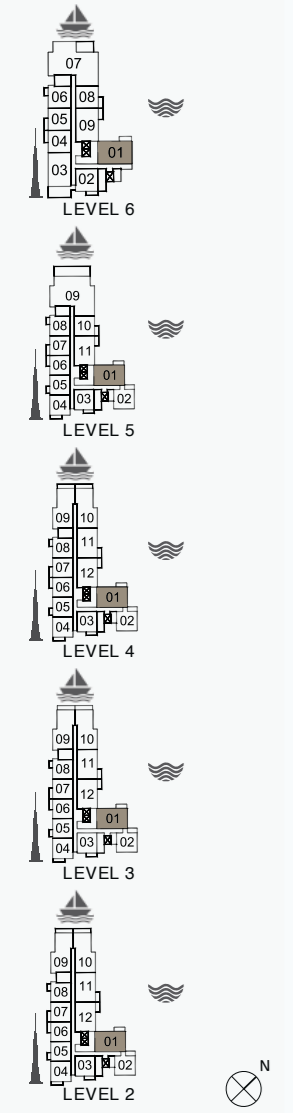

UNIT NO.	SUITE AREA		BALCONY AREA		TOTAL AREA	
	SQM	SQFT	SQM	SQFT	SQM	SQFT
201 301 401	105.67	1137.42	8.53	91.82	114.2	1229.24
501 601