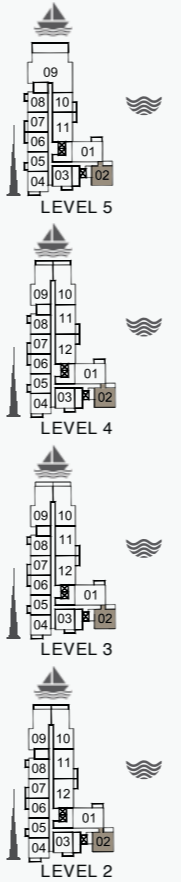

FLOORPLANS

BUILDING 1

UNIT NO.	SUITE AREA		BALCONY AREA		TOTAL AREA	
	SQM	SQFT	SQM	SQFT	SQM	SQFT
102	70.19	755.52	8.15	87.73	78.34	843.24

UNIT NO.	SUITE AREA		BALCONY AREA		TOTAL AREA	
	SQM	SQFT	SQM	SQFT	SQM	SQFT
202 302 402	70.19	755.52	8.15	87.73	78.34	843.24
502						

UNIT NO.	SUITE AREA		BALCONY AREA		TOTAL AREA			
	SQM	SQFT	SQM	SQFT	SQM	SQFT		
103	69.38	746.80	6.19	66.63	75.57	813.43		
203	303	403	69.39	746.91	6.20	66.74	75.59	813.64
503	69.39	746.91	6.19	66.63	75.58	813.54		
602	69.44	747.45	6.20	66.74	75.64	814.18		

UNIT NO.	SUITE AREA		BALCONY AREA		TOTAL AREA	
	SQM	SQFT	SQM	SQFT	SQM	SQFT
104	69.83	751.64	12.92	139.07	82.75	890.71

UNIT NO.	SUITE AREA		BALCONY AREA		TOTAL AREA	
	SQM	SQFT	SQM	SQFT	SQM	SQFT
204 304 404	69.86	751.97	7.72	83.10	77.58	835.06
504						

UNIT NO.	SUITE AREA		BALCONY AREA		TOTAL AREA	
	SQM	SQFT	SQM	SQFT	SQM	SQFT
105 205 305	68.99	742.60	4.57	49.19	73.56	791.79
405 505						

UNIT NO.	SUITE AREA		BALCONY AREA		TOTAL AREA			
	SQM	SQFT	SQM	SQFT	SQM	SQFT		
106	68.99	742.60	6.56	70.61	75.55	813.21		
206	306	406	68.99	742.60	6.49	69.86	75.48	812.46