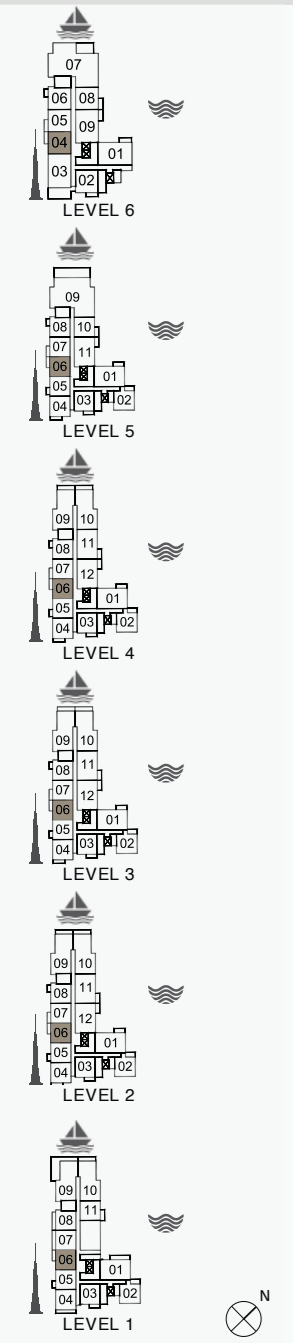

FLOORPLANS

BUILDING 1

UNIT NO.	SUITE AREA		BALCONY AREA		TOTAL AREA	
	SQM	SQFT	SQM	SQFT	SQM	SQFT
102	70.19	755.52	8.15	87.73	78.34	843.24

UNIT NO.	SUITE AREA		BALCONY AREA		TOTAL AREA	
	SQM	SQFT	SQM	SQFT	SQM	SQFT
202 302 402	70.19	755.52	8.15	87.73	78.34	843.24
502						

UNIT NO.	SUITE AREA		BALCONY AREA		TOTAL AREA			
	SQM	SQFT	SQM	SQFT	SQM	SQFT		
103	69.38	746.80	6.19	66.63	75.57	813.43		
203	303	403	69.39	746.91	6.20	66.74	75.59	813.64
503	69.39	746.91	6.19	66.63	75.58	813.54		
602	69.44	747.45	6.20	66.74	75.64	814.18		

UNIT NO.	SUITE AREA		BALCONY AREA		TOTAL AREA	
	SQM	SQFT	SQM	SQFT	SQM	SQFT
104	69.83	751.64	12.92	139.07	82.75	890.71

UNIT NO.	SUITE AREA		BALCONY AREA		TOTAL AREA	
	SQM	SQFT	SQM	SQFT	SQM	SQFT
204 304 404	69.86	751.97	7.72	83.10	77.58	835.06
504						

UNIT NO.	SUITE AREA		BALCONY AREA		TOTAL AREA	
	SQM	SQFT	SQM	SQFT	SQM	SQFT
105 205 305	68.99	742.60	4.57	49.19	73.56	791.79
405 505						

UNIT NO.	SUITE AREA		BALCONY AREA		TOTAL AREA			
	SQM	SQFT	SQM	SQFT	SQM	SQFT		
106	68.99	742.60	6.56	70.61	75.55	813.21		
206	306	406	68.99	742.60	6.49	69.86	75.48	812.46