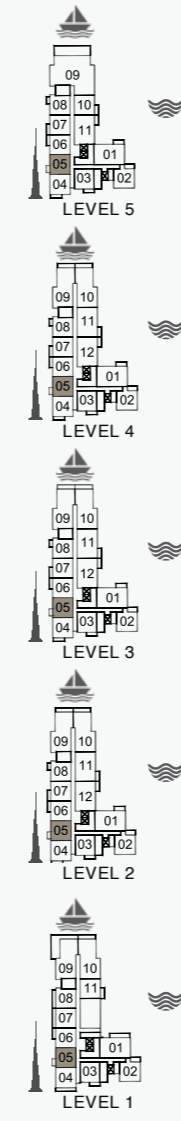

FLOORPLANS

BUILDING 1

UNIT NO.	SUITE AREA		BALCONY AREA		TOTAL AREA	
	SQM	SQFT	SQM	SQFT	SQM	SQFT
102	70.19	755.52	8.15	87.73	78.34	843.24

UNIT NO.	SUITE AREA		BALCONY AREA		TOTAL AREA	
	SQM	SQFT	SQM	SQFT	SQM	SQFT
202 302 402	70.19	755.52	8.15	87.73	78.34	843.24
502						

UNIT NO.	SUITE AREA		BALCONY AREA		TOTAL AREA			
	SQM	SQFT	SQM	SQFT	SQM	SQFT		
103	69.38	746.80	6.19	66.63	75.57	813.43		
203	303	403	69.39	746.91	6.20	66.74	75.59	813.64
503	69.39	746.91	6.19	66.63	75.58	813.54		
602	69.44	747.45	6.20	66.74	75.64	814.18		

UNIT NO.	SUITE AREA		BALCONY AREA		TOTAL AREA	
	SQM	SQFT	SQM	SQFT	SQM	SQFT
104	69.83	751.64	12.92	139.07	82.75	890.71

UNIT NO.	SUITE AREA		BALCONY AREA		TOTAL AREA	
	SQM	SQFT	SQM	SQFT	SQM	SQFT
204 304 404	69.86	751.97	7.72	83.10	77.58	835.06
504						

UNIT NO.	SUITE AREA		BALCONY AREA		TOTAL AREA	
	SQM	SQFT	SQM	SQFT	SQM	SQFT
105 205 305	68.99	742.60	4.57	49.19	73.56	791.79
405 505						

UNIT NO.	SUITE AREA		BALCONY AREA		TOTAL AREA			
	SQM	SQFT	SQM	SQFT	SQM	SQFT		
106	68.99	742.60	6.56	70.61	75.55	813.21		
206	306	406	68.99	742.60	6.49	69.86	75.48	812.46