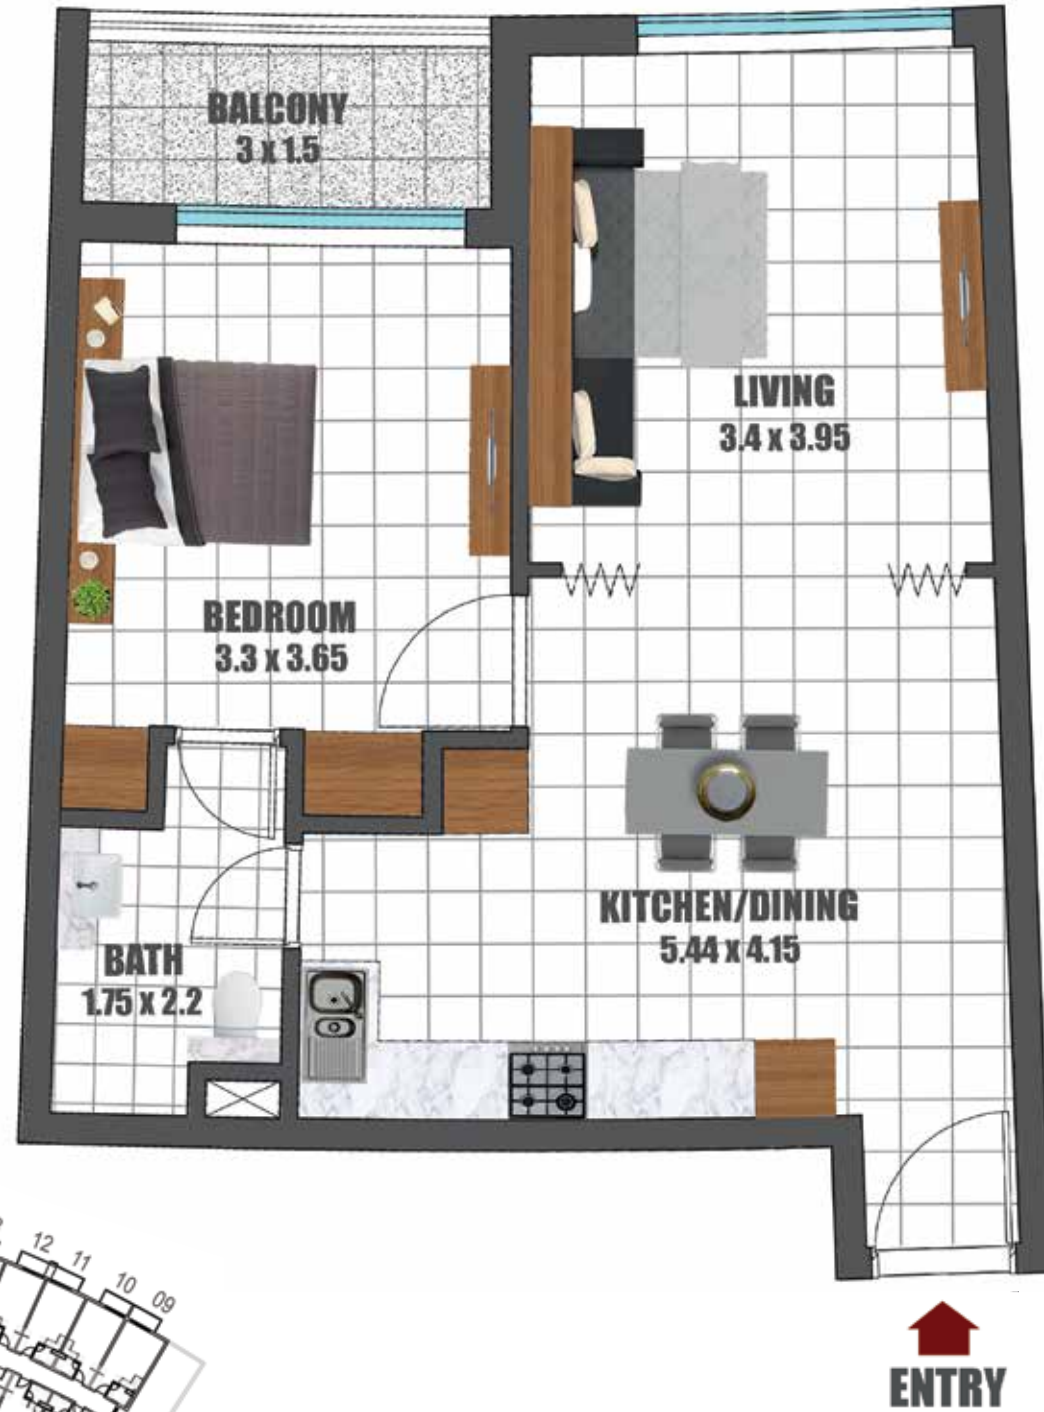

STUDIO

TOTAL AREA RANGE

400 - 409 SQ.FT

WING A - UNIT NOS

05, 06, 07, 08, 09, 10, 11, 12, 13, 14,
15, 16, 17, 18, 19, 20, 21

WING B - UNIT NOS

05, 06, 07, 08, 09, 10, 11, 12, 13, 14,
15, 16, 17, 18, 19, 20, 21

TYPICAL FLOOR PLAN

ONE BEDROOM

TOTAL AREA RANGE

666 - 676 SQ. FT

WING A - UNIT NOS

01, 02, 03, 04

WING B - UNIT NOS

01, 02, 03, 04

TYPICAL FLOOR PLAN