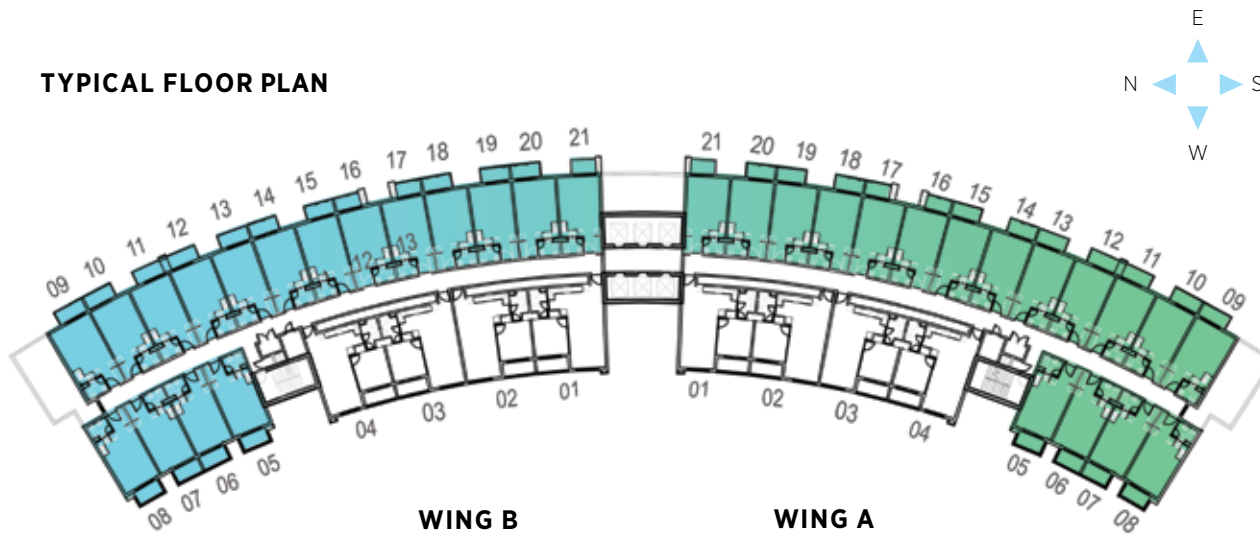

STUDIO

TOTAL AREA RANGE

400 - 409 SQ.FT

WING A - UNIT NOS

05, 06, 07, 08, 09, 10, 11, 12, 13, 14,
15, 16, 17, 18, 19, 20, 21

WING B - UNIT NOS

05, 06, 07, 08, 09, 10, 11, 12, 13, 14,
15, 16, 17, 18, 19, 20, 21

TYPICAL FLOOR PLAN

ONE BEDROOM

TOTAL AREA RANGE

666 - 676 SQ. FT

WING A - UNIT NOS

01, 02, 03, 04

WING B - UNIT NOS

01, 02, 03, 04

TYPICAL FLOOR PLAN