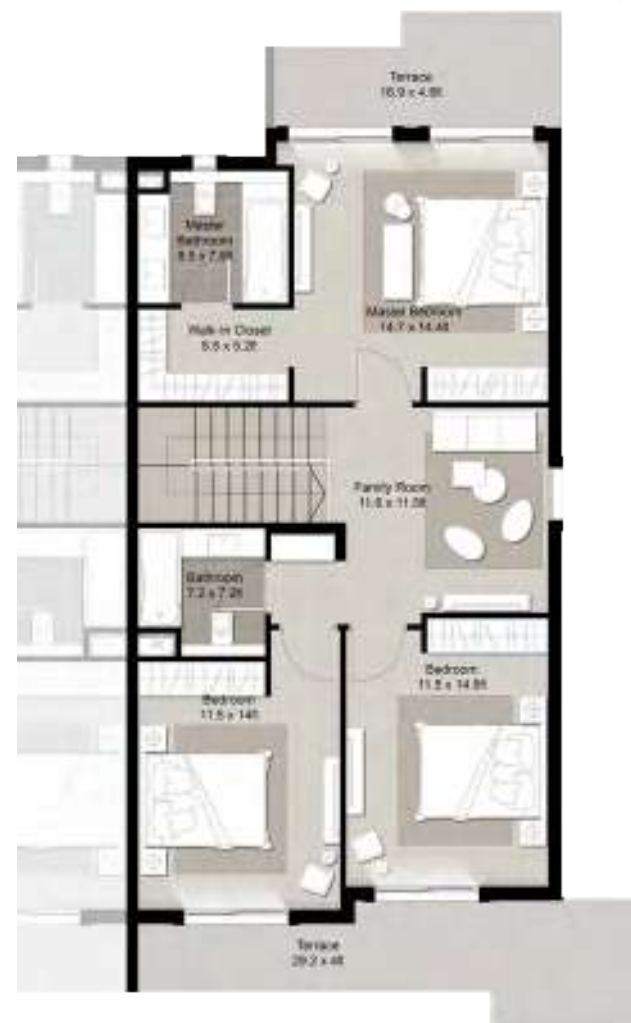

Villa FB-V-01

Bedrooms	2
Internal Area	1443 sq.ft
Terrace Area	174 sq.ft
Total Area	1618 sq.ft
Plot Area	1679 sq.ft
Car Parks	1

شاطئ الفيجرة

FUJAIRAH BEACH

Apartment Code: FB-V-01

Disclaimer: All materials, dimensions and drawings are approximate.

شاطئ
الفيجيرة

FUJAIRAH BEACH

Apartment Code: FB-V-08

Disclaimer: All materials, dimensions and drawings are approximate.

شاطئ
الفيجيرة
FUJAIRAH BEACH

Villa FB-V-14

Bedrooms	3
Internal Area	1888 sq.ft
Terrace Area	252 sq.ft
Total Area	2140 sq.ft
Plot Area	2949 sq.ft
Car Parks	2

شاطئ الفيجرة

FUJAIRAH BEACH

Apartment Code: FB-V-14

Disclaimer: All materials, dimensions and drawings are approximate.

شاطئ الفيجرة

FUJAIRAH BEACH

Villa FB-V-53

Bedrooms	3
Internal Area	1888 sq.ft
Terrace Area	252 sq.ft
Total Area	2140 sq.ft
Plot Area	2153 sq.ft
Car Parks	2

شاطئ
العبيرة

FUJAIRAH BEACH

Apartment Code: FB-V-53

Disclaimer: All materials, dimensions and drawings are approximate.

شاطئ
العبيرة
FUJAIRAH BEACH

Villa FB-V-26

Bedrooms	3
Internal Area	1888 sq.ft
Terrace Area	187 sq.ft
Total Area	2076 sq.ft
Plot Area	2766 sq.ft
Car Parks	2