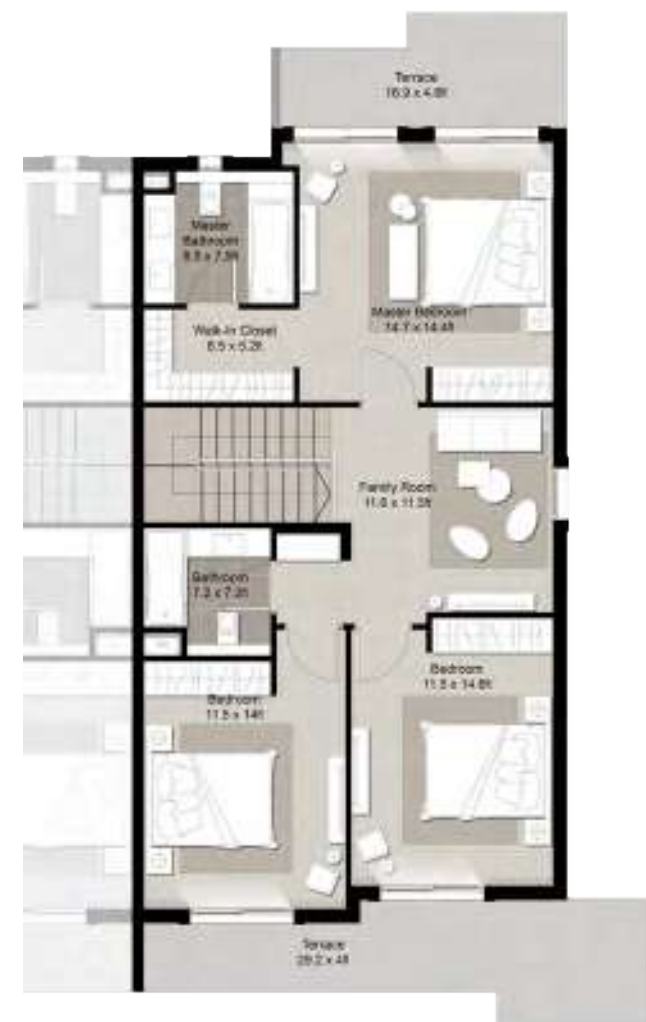

شاطئ
الفيجيرة

FUJAIRAH BEACH

Apartment Code: FB-V-07

Disclaimer: All materials, dimensions and drawings are approximate.

شاطئ
الفيجيرة
FUJAIRAH BEACH

Villa FB-V-08

Bedrooms	3
Internal Area	1888 sq.ft
Terrace Area	187 sq.ft
Total Area	2076 sq.ft
Plot Area	1916 sq.ft
Car Parks	2

شاطئ
الفيجيرة

FUJAIRAH BEACH

Apartment Code: FB-V-08

Disclaimer: All materials, dimensions and drawings are approximate.

شاطئ
الفيجيرة
FUJAIRAH BEACH

Villa FB-V-14

Bedrooms	3
Internal Area	1888 sq.ft
Terrace Area	252 sq.ft
Total Area	2140 sq.ft
Plot Area	2949 sq.ft
Car Parks	2

شاطئ الفيجرة

FUJAIRAH BEACH

Apartment Code: FB-V-14

Disclaimer: All materials, dimensions and drawings are approximate.

شاطئ الفيجرة

FUJAIRAH BEACH

Villa FB-V-53

Bedrooms	3
Internal Area	1888 sq.ft
Terrace Area	252 sq.ft
Total Area	2140 sq.ft
Plot Area	2153 sq.ft
Car Parks	2

شاطئ
العبيرة

FUJAIRAH BEACH

Apartment Code: FB-V-53

Disclaimer: All materials, dimensions and drawings are approximate.

شاطئ
العبيرة
FUJAIRAH BEACH

Villa FB-V-26

Bedrooms	3
Internal Area	1888 sq.ft
Terrace Area	187 sq.ft
Total Area	2076 sq.ft
Plot Area	2766 sq.ft
Car Parks	2