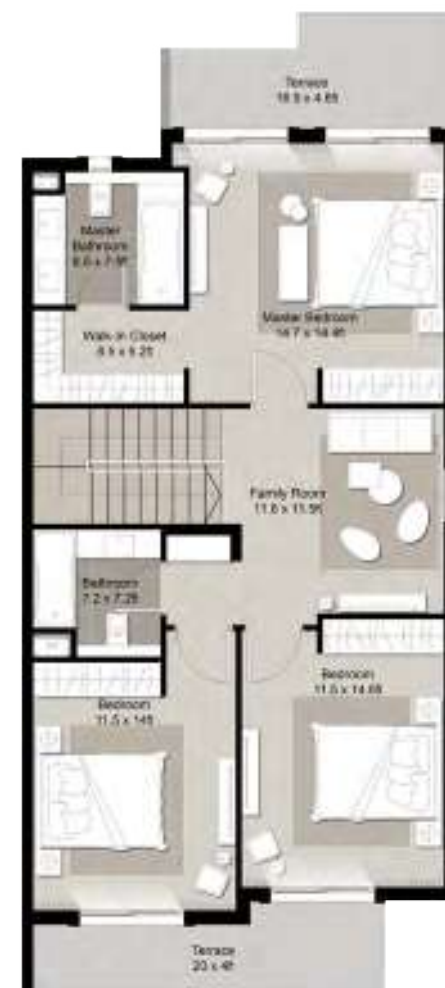

شاطئ
الفيجيرة

FUJAIRAH BEACH

Apartment Code: FB-V-08

Disclaimer: All materials, dimensions and drawings are approximate.

شاطئ
الفيجيرة
FUJAIRAH BEACH

Villa FB-V-14

Bedrooms	3
Internal Area	1888 sq.ft
Terrace Area	252 sq.ft
Total Area	2140 sq.ft
Plot Area	2949 sq.ft
Car Parks	2

شاطئ الفيجرة

FUJAIRAH BEACH

Apartment Code: FB-V-14

Disclaimer: All materials, dimensions and drawings are approximate.

شاطئ الفيجرة

FUJAIRAH BEACH

Villa FB-V-53

Bedrooms	3
Internal Area	1888 sq.ft
Terrace Area	252 sq.ft
Total Area	2140 sq.ft
Plot Area	2153 sq.ft
Car Parks	2

شاطئ
العبيرة

FUJAIRAH BEACH

Apartment Code: FB-V-53

Disclaimer: All materials, dimensions and drawings are approximate.

شاطئ
العبيرة
FUJAIRAH BEACH

Villa FB-V-26

Bedrooms	3
Internal Area	1888 sq.ft
Terrace Area	187 sq.ft
Total Area	2076 sq.ft
Plot Area	2766 sq.ft
Car Parks	2

شاطئ الفيجيرة

FUJAIRAH BEACH

Apartment Code: FB-V-26

Disclaimer: All materials, dimensions and drawings are approximate.

شاطئ
الفيجيرة
FUJAIRAH BEACH

Villa FB-V-16

Bedrooms	4
Internal Area	2418 sq.ft
Terrace Area	329 sq.ft
Total Area	2747 sq.ft
Plot Area	3305 sq.ft
Car Parks	2