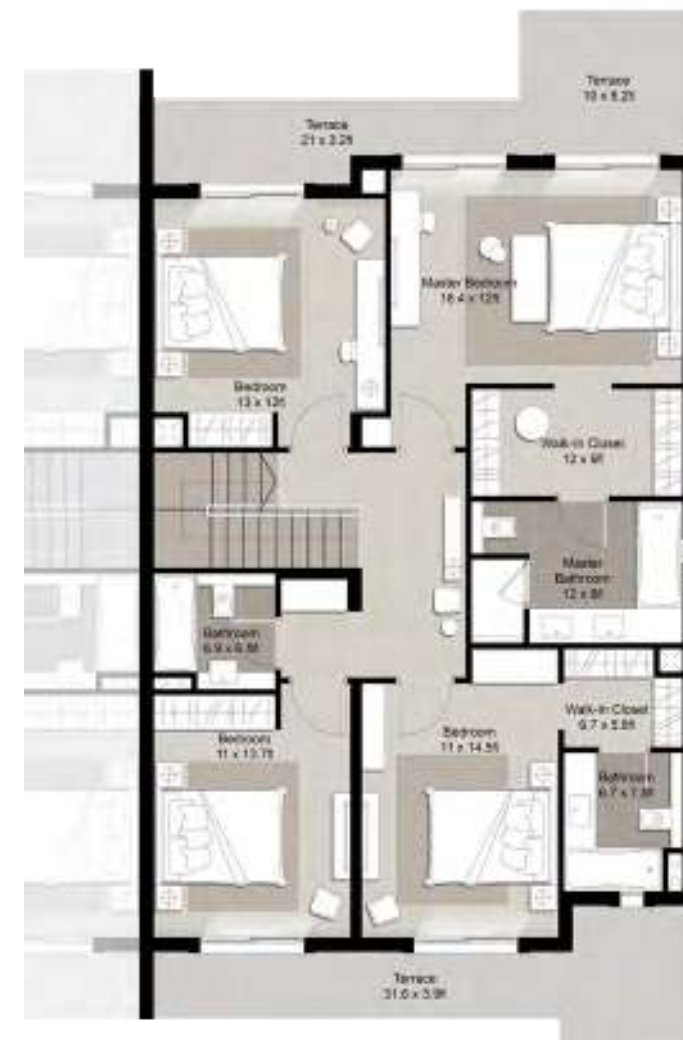

Villa FB-V-01

Bedrooms	2
Internal Area	1443 sq.ft
Terrace Area	174 sq.ft
Total Area	1618 sq.ft
Plot Area	1679 sq.ft
Car Parks	1

شاطئ الفيجرة

FUJAIRAH BEACH

Apartment Code: FB-V-01

Disclaimer: All materials, dimensions and drawings are approximate.

شاطئ
العبيرة

FUJAIRAH BEACH

Apartment Code: FB-V-53

Disclaimer: All materials, dimensions and drawings are approximate.

شاطئ
العبيرة
FUJAIRAH BEACH

Villa FB-V-26

Bedrooms	3
Internal Area	1888 sq.ft
Terrace Area	187 sq.ft
Total Area	2076 sq.ft
Plot Area	2766 sq.ft
Car Parks	2

شاطئ الفيجيرة

FUJAIRAH BEACH

Apartment Code: FB-V-26

Disclaimer: All materials, dimensions and drawings are approximate.

شاطئ
الفيجيرة
FUJAIRAH BEACH

Villa FB-V-16

Bedrooms	4
Internal Area	2418 sq.ft
Terrace Area	329 sq.ft
Total Area	2747 sq.ft
Plot Area	3305 sq.ft
Car Parks	2

شاطئ الفيجيرة

FUJAIRAH BEACH

Apartment Code: FB-V-16

Disclaimer: All materials, dimensions and drawings are approximate.

شاطئ
الفيجيرة
FUJAIRAH BEACH

Villa FB-V-18

Bedrooms	4
Internal Area	2456 sq.ft
Terrace Area	271 sq.ft
Total Area	2728 sq.ft
Plot Area	3251 sq.ft
Car Parks	2