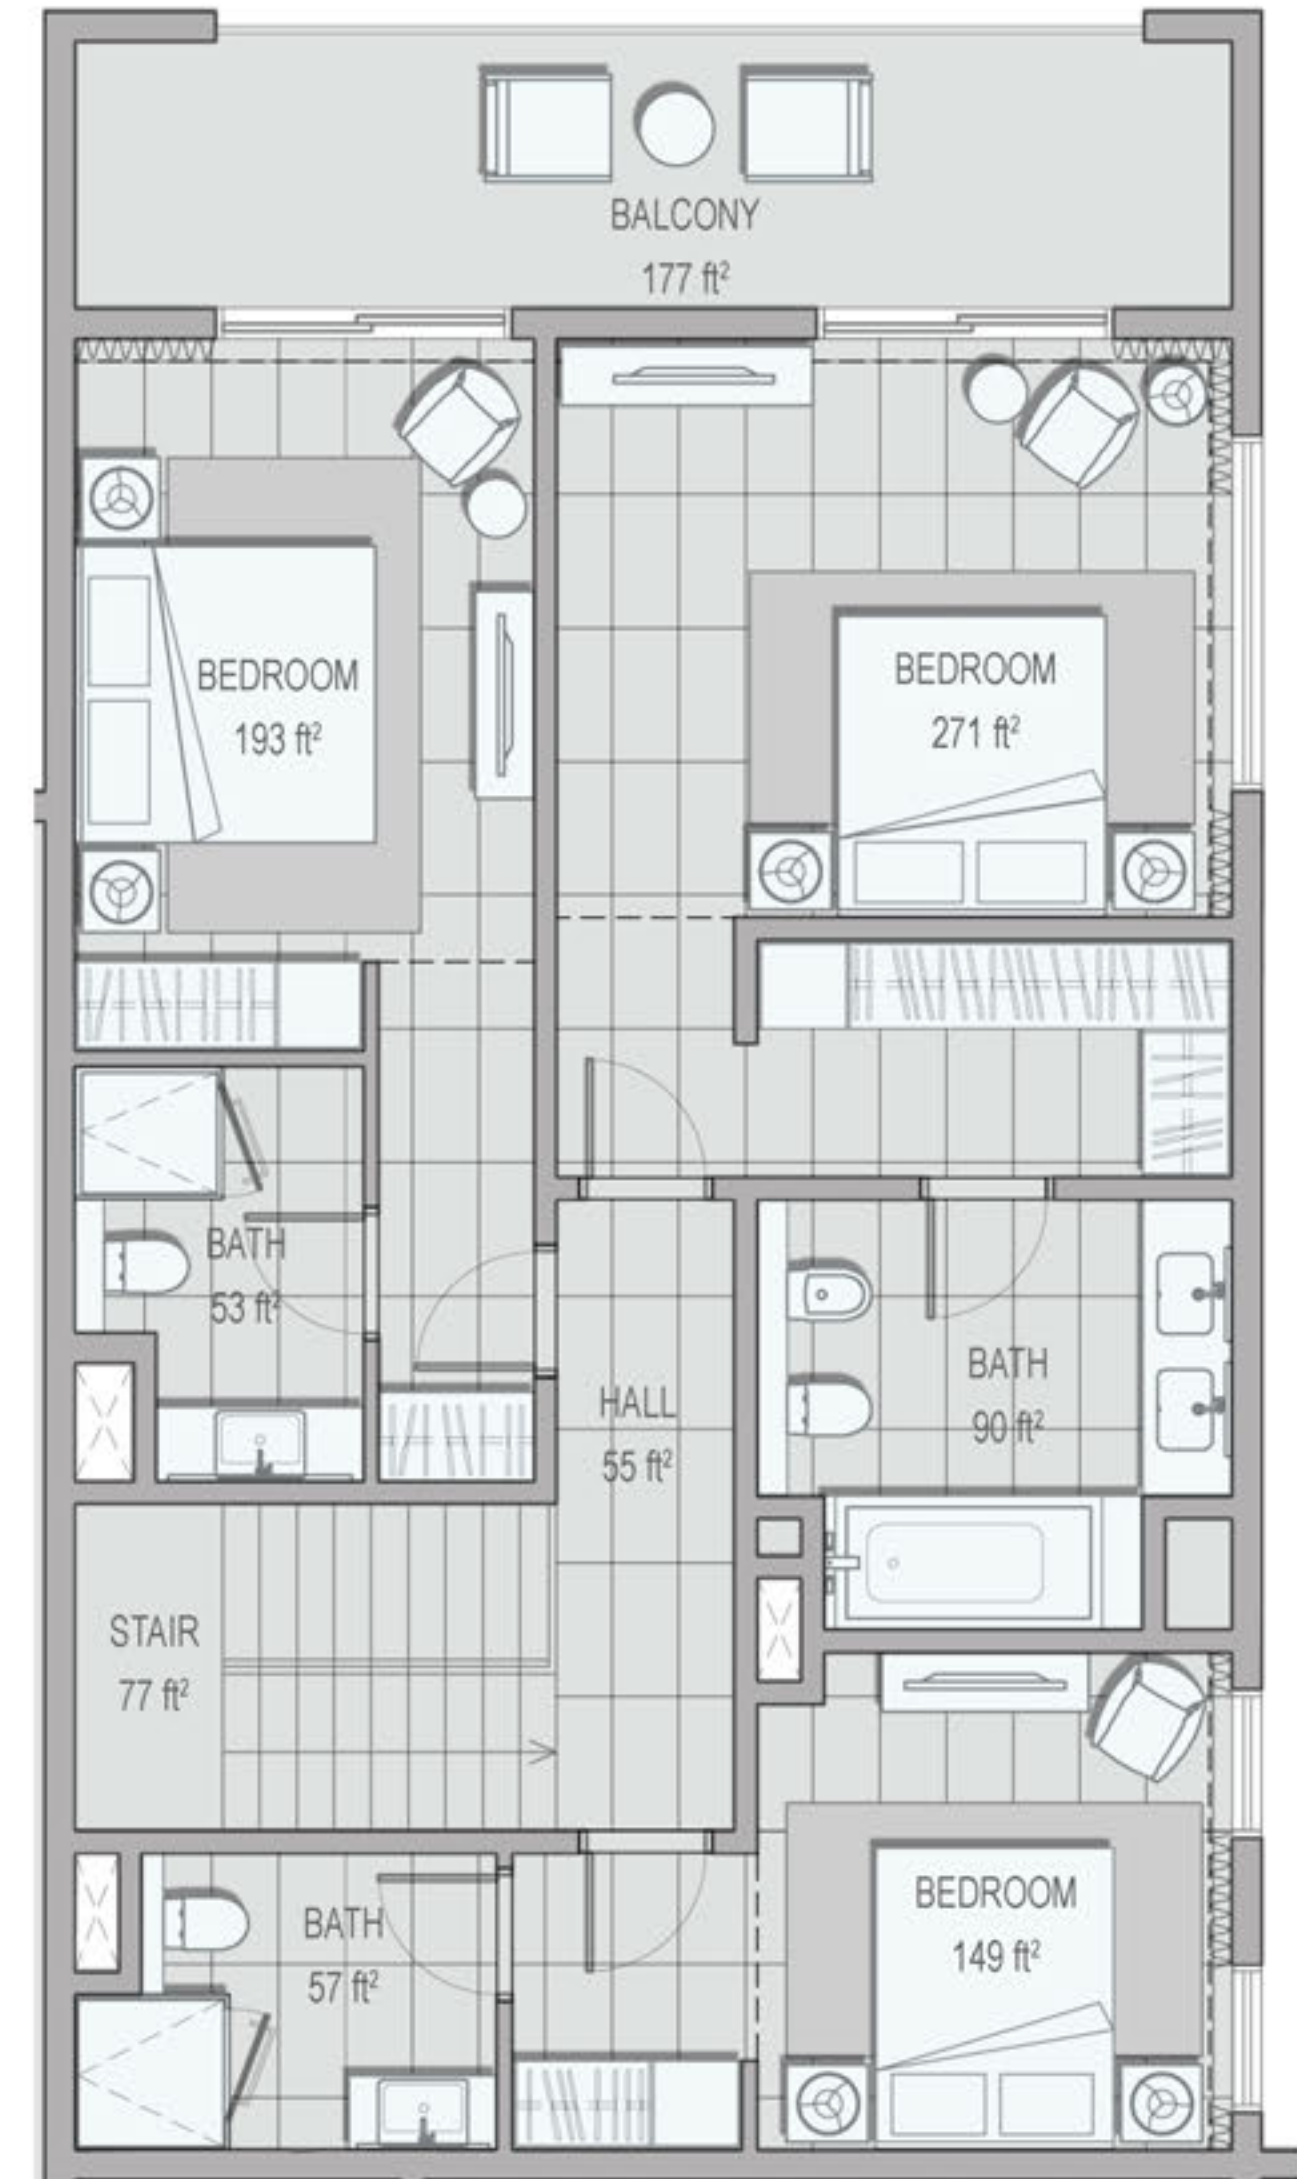

FIRST FLOOR

Apartment Code: B-G-03
Disclaimer: All materials, dimensions and drawings are approximate.