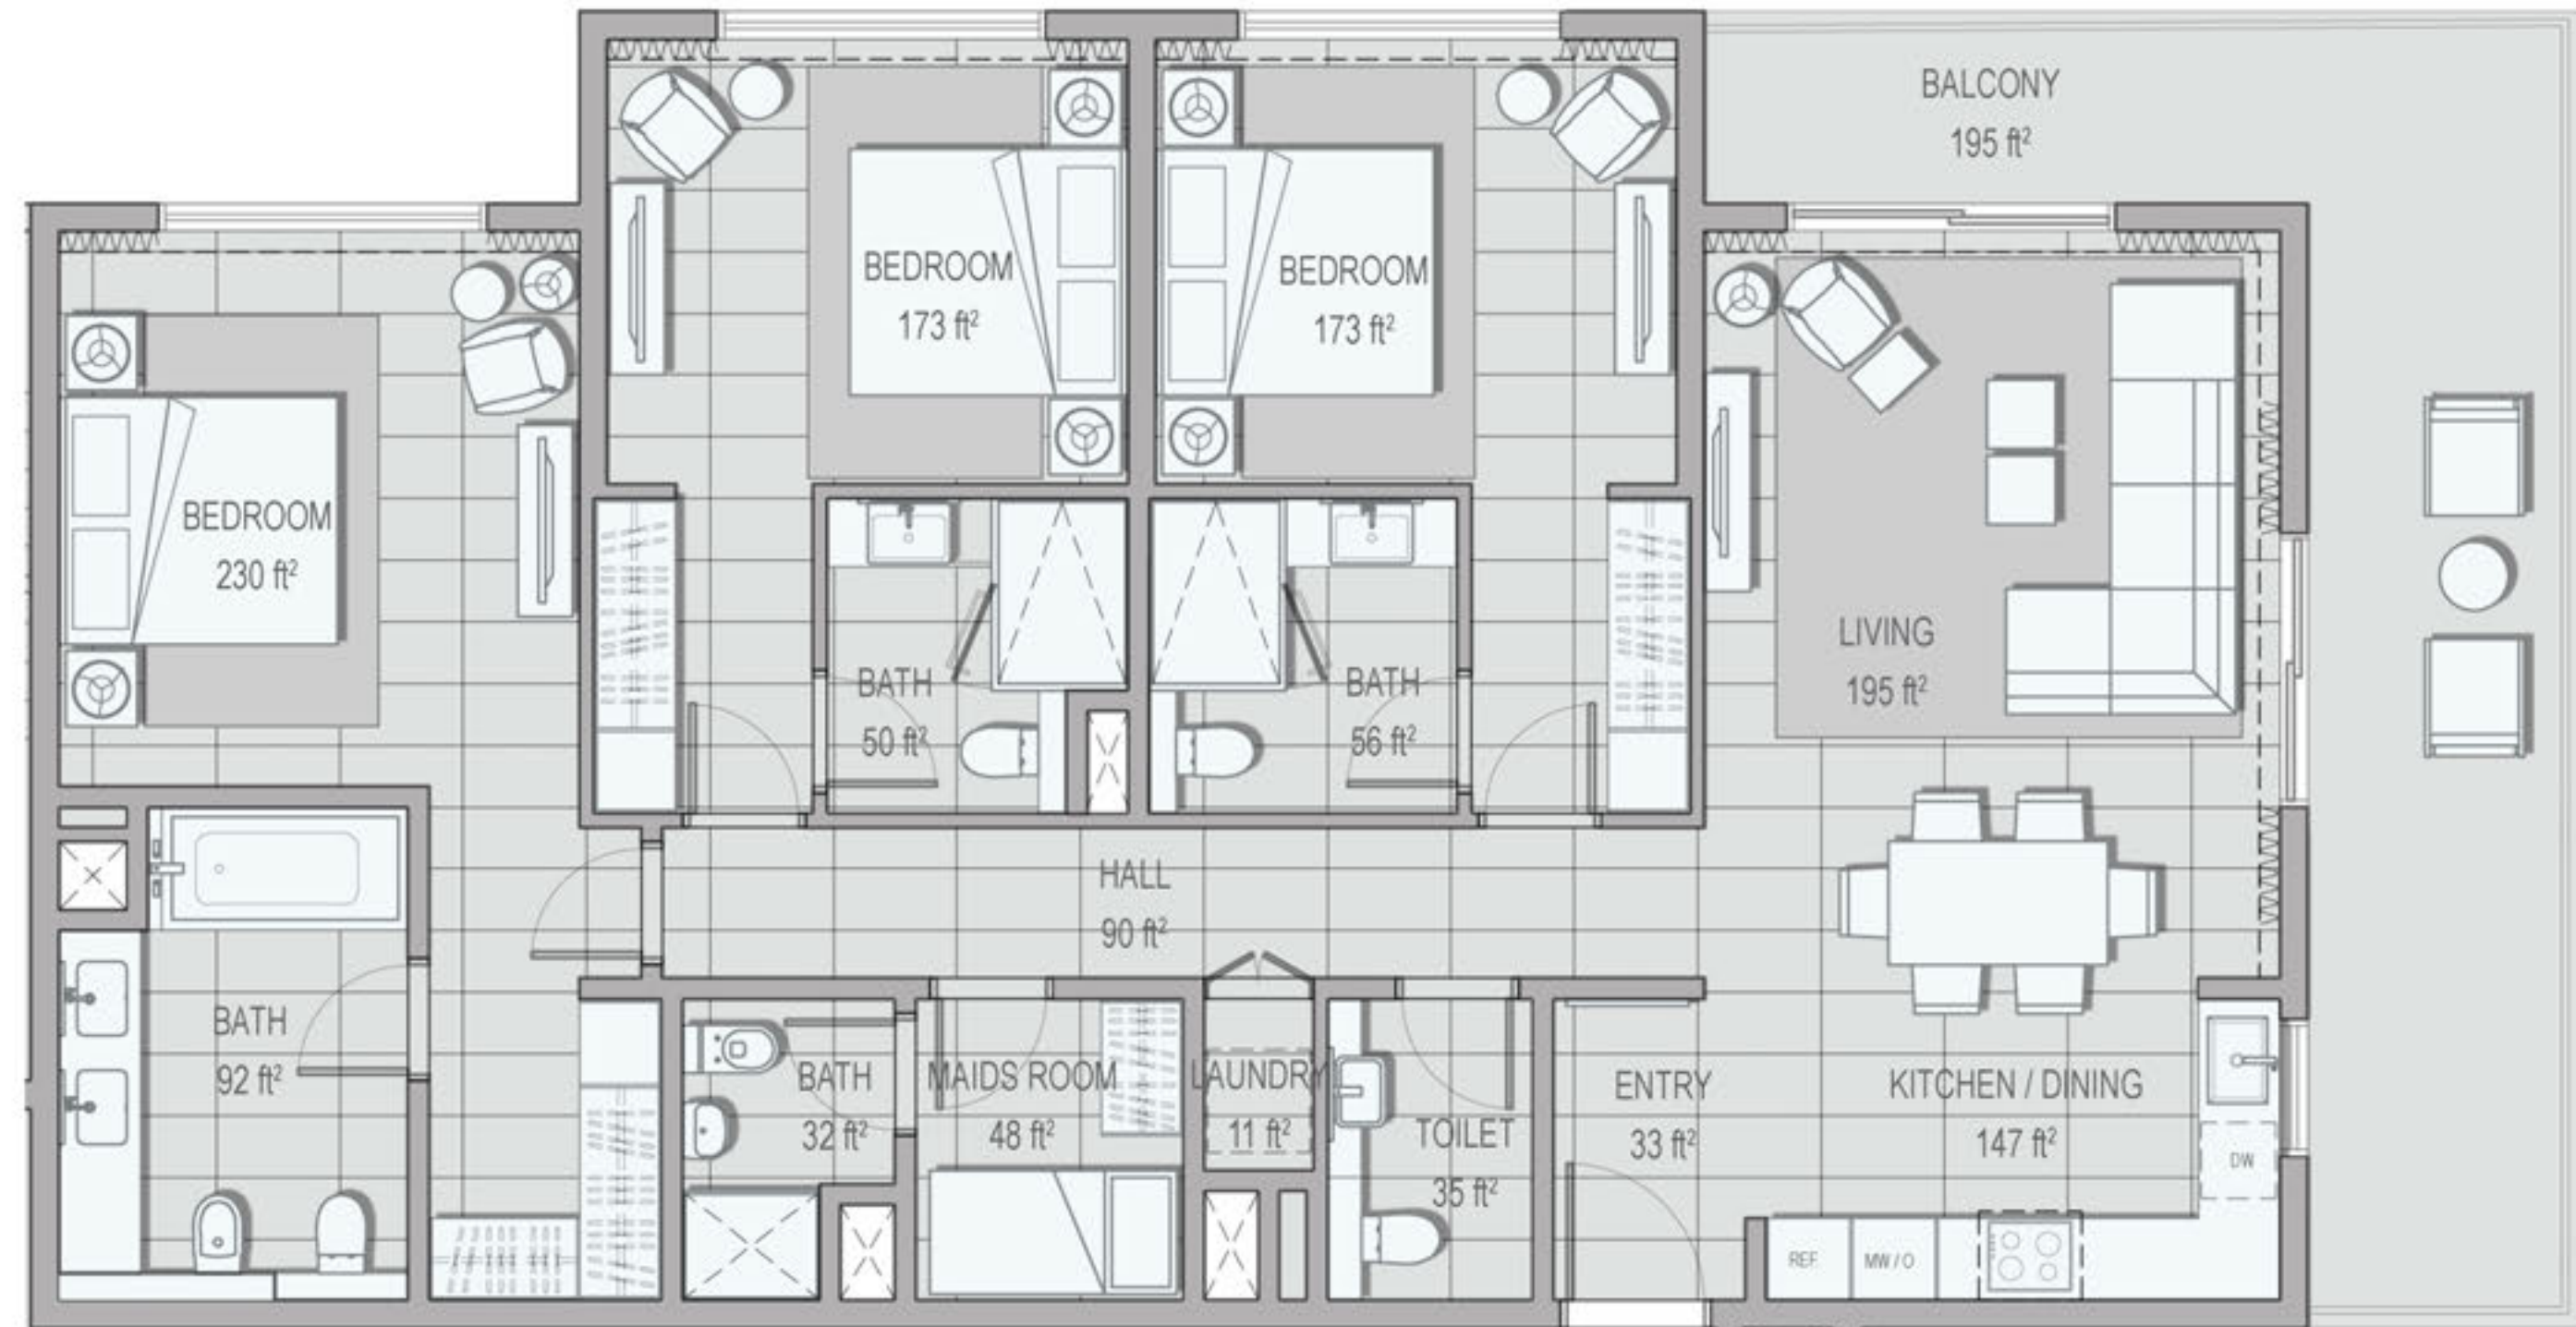

THE ADDRESS RESIDENCES FUJAIRAH RESORT + SPA

2 BED TYPE D

UNIT B-1-06

BUILDING B

LEVEL 1F

SELLABLE AREA

SUITE AREA	1231 ft ²
BALCONY AREA	110 ft ²
TOTAL SELLABLE AREA	1341 ft ²

Apartment Code: B-1-06
 Disclaimer: All materials, dimensions and drawings are approximate.

THE ADDRESS RESIDENCES FUJAIRAH RESORT + SPA

2 BED TYPE G

UNIT **D-1-05**

BUILDING **D**

LEVEL **1F**

SELLABLE AREA

SUITE AREA	1427 ft ²
BALCONY AREA	443 ft ²
TOTAL SELLABLE AREA	1870 ft²

THE ADDRESS RESIDENCES FUJAIRAH RESORT + SPA

3 BED TYPE A

UNIT **B-1-03**

BUILDING **B**

LEVEL **1F**

SELLABLE AREA

SUITE AREA	1573 ft ²
BALCONY AREA	195 ft ²
TOTAL SELLABLE AREA	1768 ft ²

Apartment Code: B-1-03
 Disclaimer: All materials, dimensions and drawings are approximate.

THE ADDRESS RESIDENCES FUJAIRAH RESORT + SPA

3 BED TYPE B

UNIT B-2-06

BUILDING B

LEVEL 2F

SELLABLE AREA

SUITE AREA 1620 ft²

BALCONY AREA 94 ft²