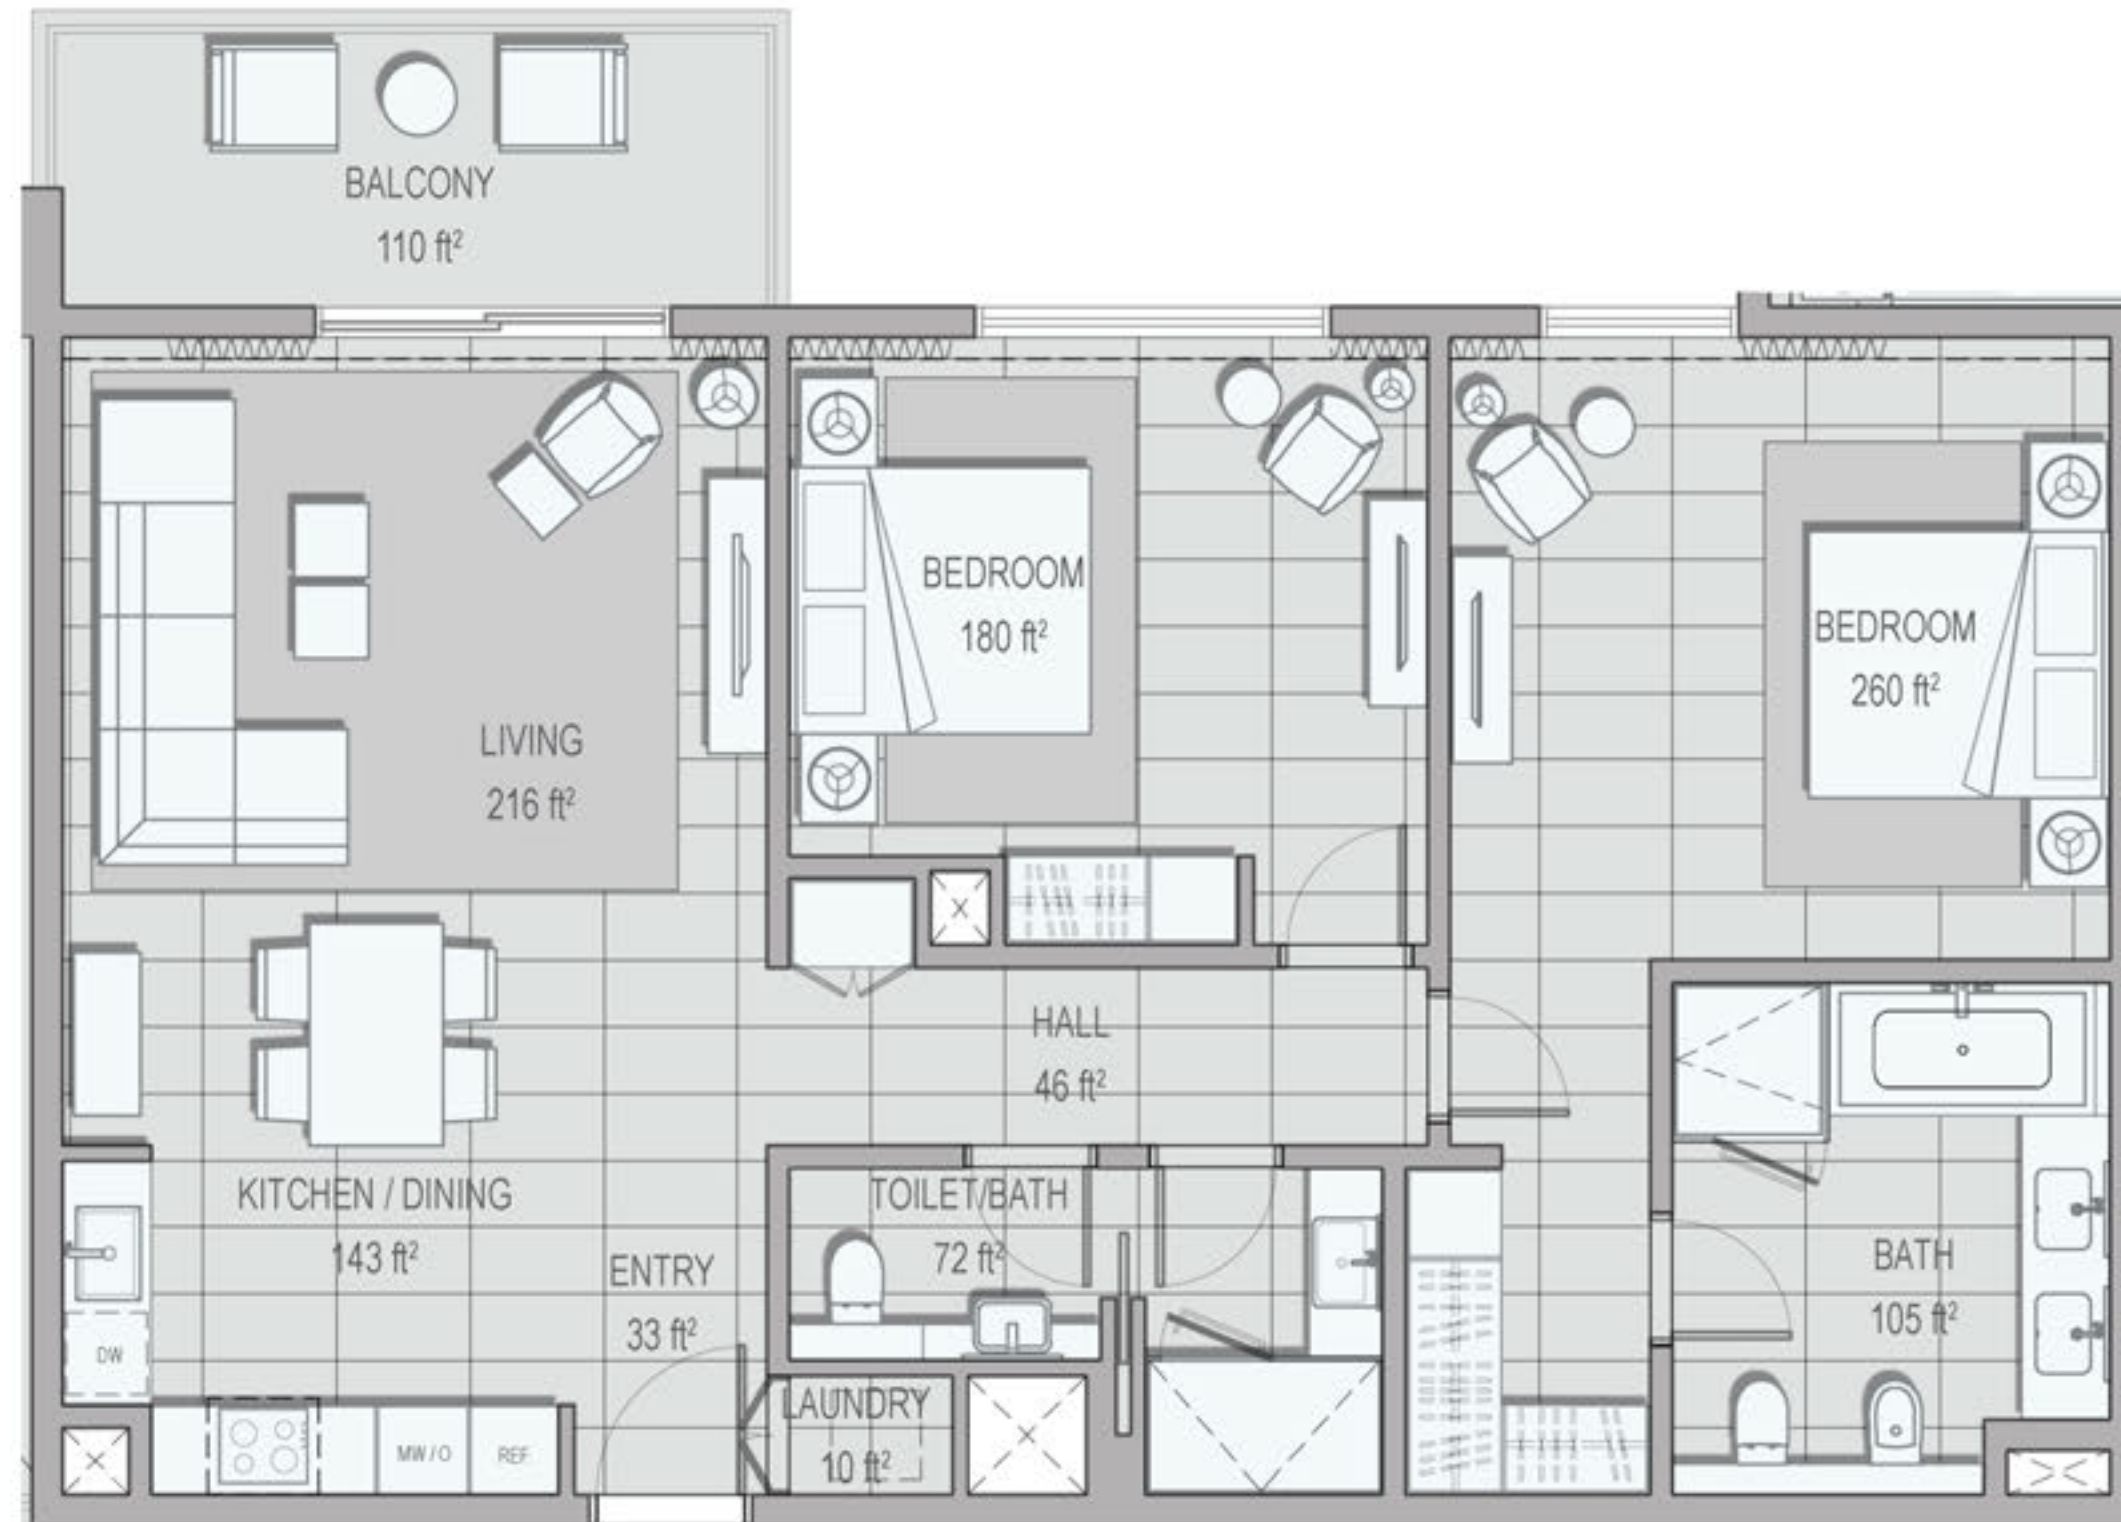

THE ADDRESS RESIDENCES FUJAIRAH RESORT + SPA

2 BED TYPE B

UNIT **B-1-02**

BUILDING **B**

LEVEL **1F**

SELLABLE AREA

SUITE AREA	1115 ft ²
BALCONY AREA	148 ft ²
TOTAL SELLABLE AREA	1263 ft ²

Apartment Code: B-1-02
 Disclaimer: All materials, dimensions and drawings are approximate.

THE ADDRESS RESIDENCES FUJAIRAH RESORT + SPA

2 BED TYPE D

UNIT B-1-06

BUILDING B

LEVEL 1F

SELLABLE AREA

SUITE AREA	1231 ft ²
BALCONY AREA	110 ft ²
TOTAL SELLABLE AREA	1341 ft ²

Apartment Code: B-1-06
 Disclaimer: All materials, dimensions and drawings are approximate.

THE ADDRESS RESIDENCES FUJAIRAH RESORT + SPA

2 BED TYPE F

UNIT A-2-05

BUILDING A

LEVEL 2F

SELLABLE AREA

SUITE AREA	1568 ft ²
BALCONY AREA	130 ft ²
TOTAL SELLABLE AREA	1698 ft ²

Apartment Code: A-2-06
 Disclaimer: All materials, dimensions and drawings are approximate.

THE ADDRESS RESIDENCES FUJAIRAH RESORT + SPA

2 BED TYPE G

UNIT **D-1-05**

BUILDING **D**

LEVEL **1F**

SELLABLE AREA

SUITE AREA	1427 ft ²
BALCONY AREA	443 ft ²
TOTAL SELLABLE AREA	1870 ft²

THE ADDRESS RESIDENCES FUJAIRAH RESORT + SPA