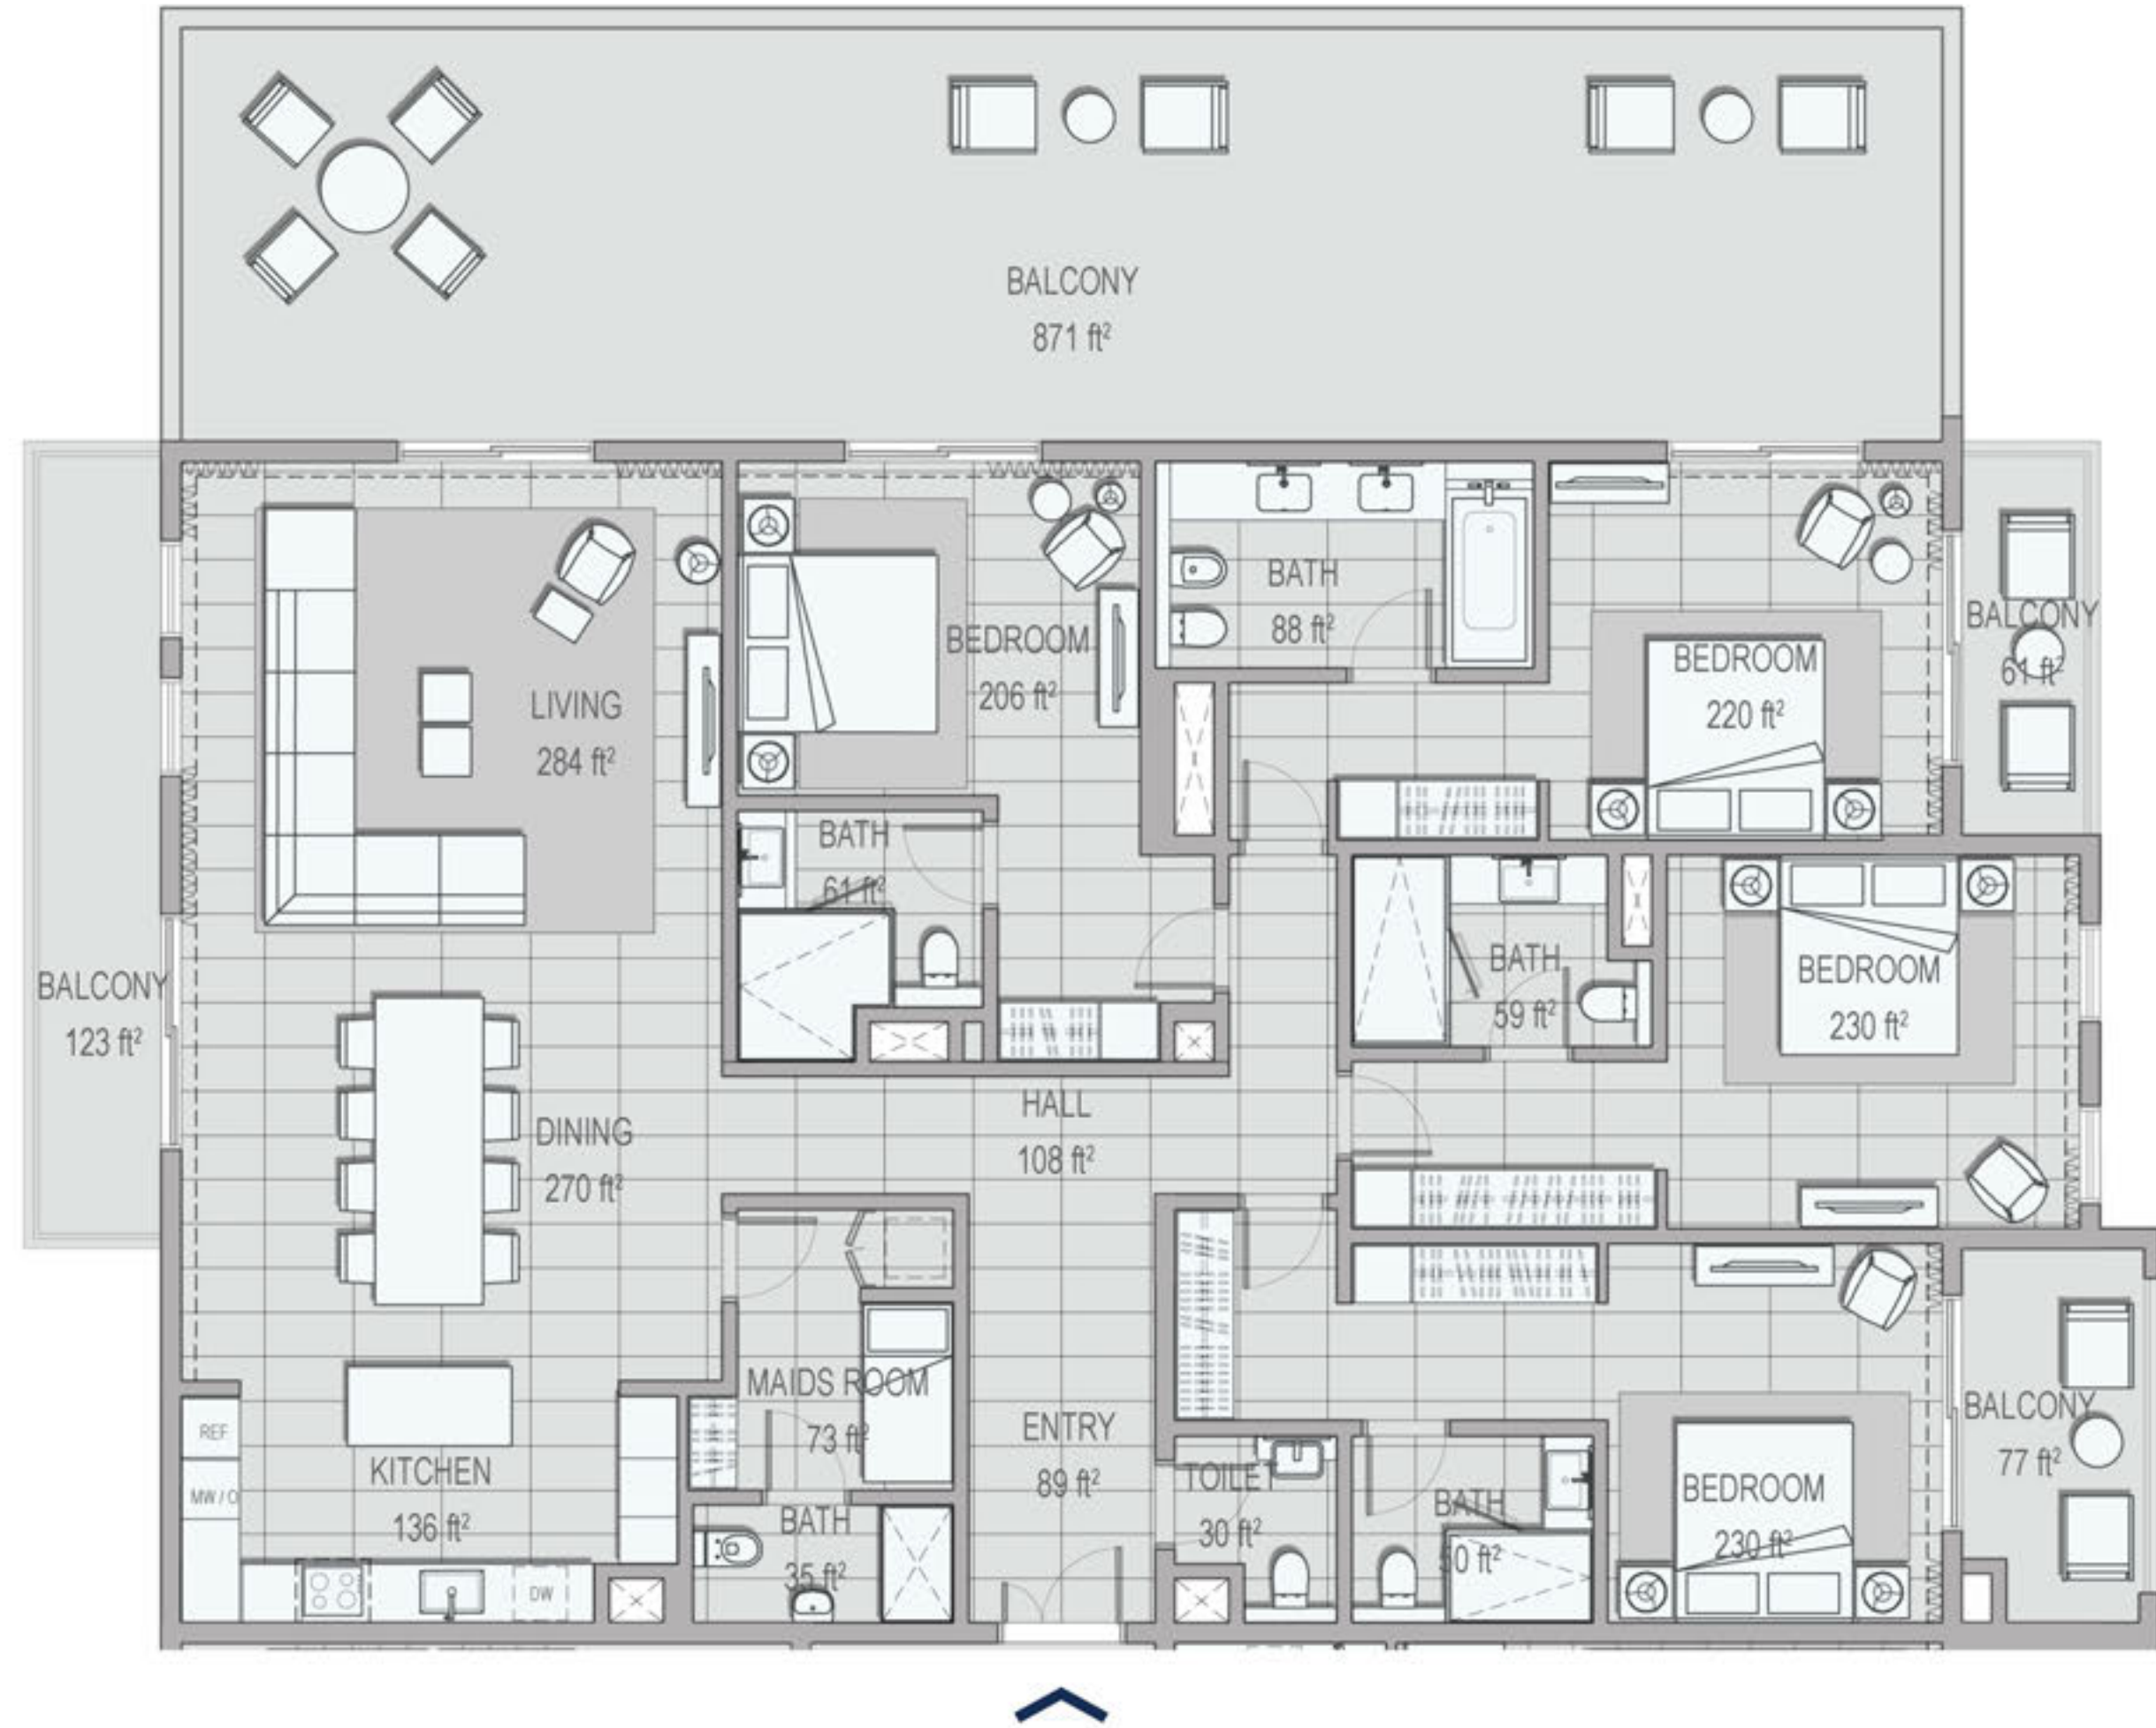

THE ADDRESS RESIDENCES FUJAIRAH RESORT + SPA

4 BED TYPE F

UNIT **B-3-03**

BUILDING **B**

LEVEL **3F**

SELLABLE AREA

SUITE AREA	2436 ft²
BALCONY AREA	1132 ft²
TOTAL SELLABLE AREA	3568 ft²

Apartment Code: B-3-03
Disclaimer: All materials, dimensions and drawings are approximate.