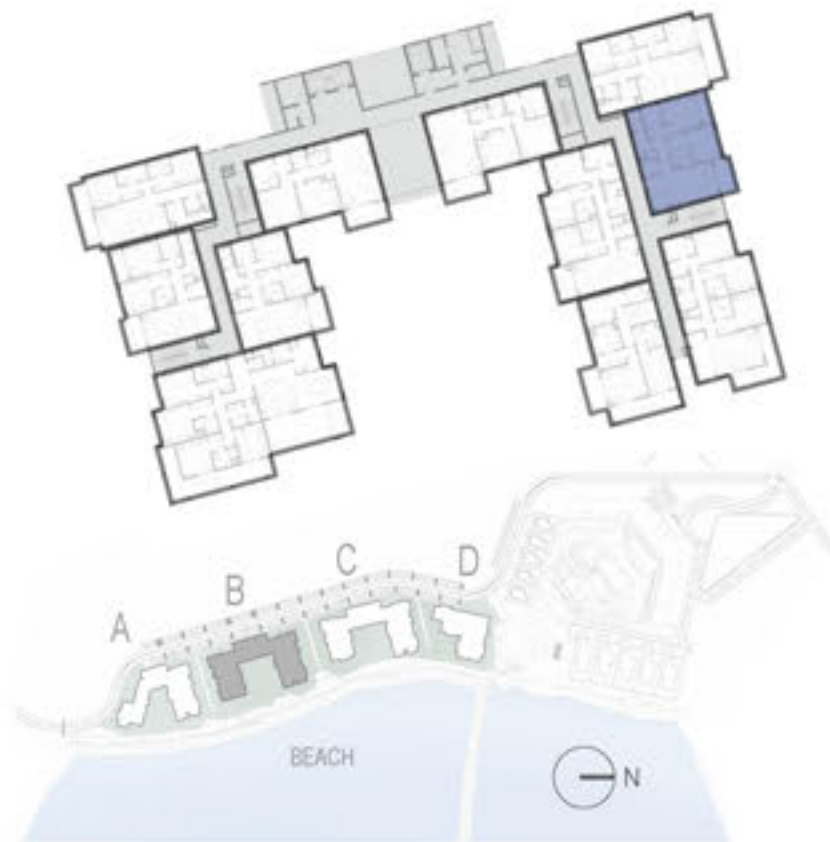

THE ADDRESS RESIDENCES FUJAIRAH RESORT + SPA

2 BED TYPE A

UNIT **B-1-01**

BUILDING **B**

LEVEL **1F**

SELLABLE AREA

SUITE AREA	1173 ft ²
BALCONY AREA	126 ft ²
TOTAL SELLABLE AREA	1299 ft ²

Apartment Code: B-1-01
 Disclaimer: All materials, dimensions and drawings are approximate.

THE ADDRESS RESIDENCES FUJAIRAH RESORT + SPA

2 BED TYPE B

UNIT **B-1-02**

BUILDING **B**

LEVEL **1F**

SELLABLE AREA

SUITE AREA	1115 ft ²
BALCONY AREA	148 ft ²
TOTAL SELLABLE AREA	1263 ft ²

Apartment Code: B-1-02
 Disclaimer: All materials, dimensions and drawings are approximate.

THE ADDRESS RESIDENCES FUJAIRAH RESORT + SPA

2 BED TYPE C

UNIT C-G-05

BUILDING C

LEVEL GF

SELLABLE AREA

SUITE AREA	1089 ft ²
PRIVATE GARDEN	283 ft ²
TOTAL SELLABLE AREA	1089 ft ²

Apartment Code: C-G-05
 Disclaimer: All materials, dimensions and drawings are approximate.

THE ADDRESS RESIDENCES FUJAIRAH RESORT + SPA

2 BED TYPE D

UNIT B-1-06

BUILDING B

LEVEL 1F

SELLABLE AREA

SUITE AREA	1231 ft ²
BALCONY AREA	110 ft ²
TOTAL SELLABLE AREA	1341 ft ²

Apartment Code: B-1-06
 Disclaimer: All materials, dimensions and drawings are approximate.