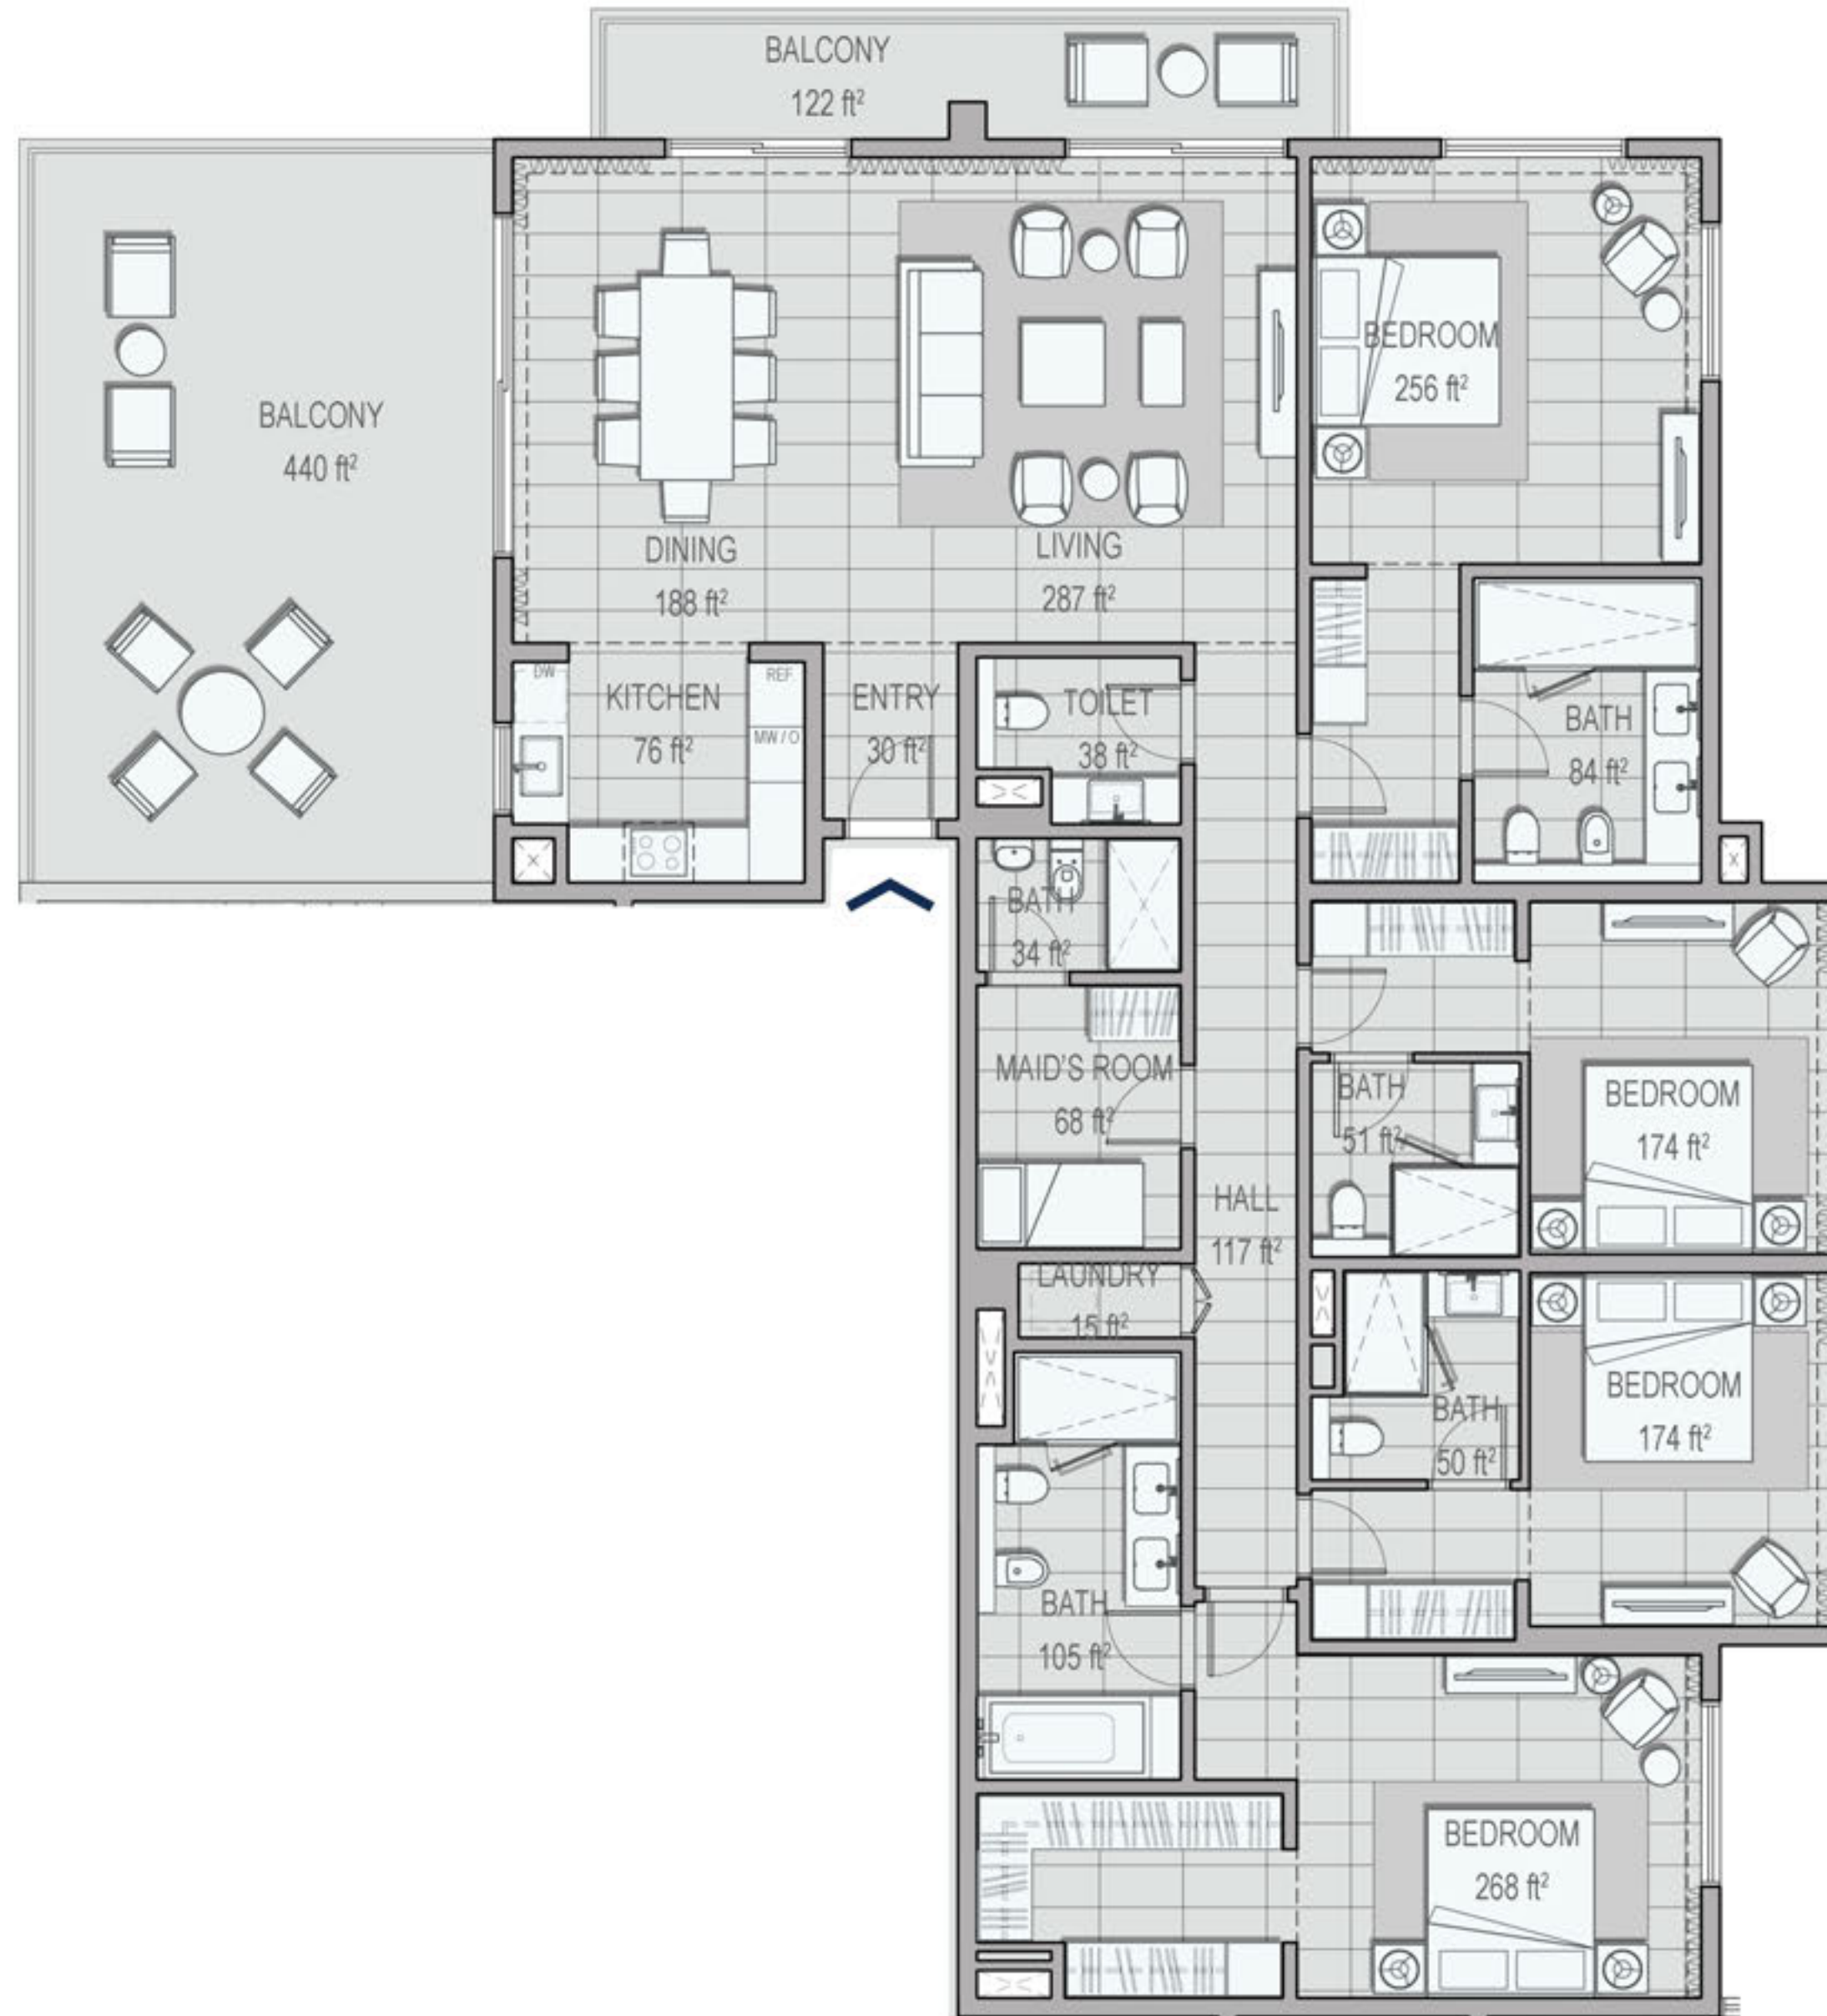

THE ADDRESS RESIDENCES FUJAIRAH RESORT + SPA

2 BED TYPE A

UNIT **B-1-01**

BUILDING **B**

LEVEL **1F**

SELLABLE AREA

SUITE AREA	1173 ft ²
BALCONY AREA	126 ft ²
TOTAL SELLABLE AREA	1299 ft ²

Apartment Code: B-1-01
 Disclaimer: All materials, dimensions and drawings are approximate.

THE ADDRESS RESIDENCES FUJAIRAH RESORT + SPA

4 BED TYPE B

UNIT **B-1-08**

BUILDING **B**

LEVEL **1F**

SELLABLE AREA

SUITE AREA 2153 ft²

BALCONY AREA 737 ft²

TOTAL SELLABLE AREA 2890 ft²

Apartment Code: B-1-08
 Disclaimer: All materials, dimensions and drawings are approximate.

THE ADDRESS RESIDENCES FUJAIRAH RESORT + SPA

4 BED TYPE C

UNIT B-5-03

BUILDING B

LEVEL 5F

SELLABLE AREA

SUITE AREA	2316 ft ²
BALCONY AREA	562 ft ²
TOTAL SELLABLE AREA	2878 ft ²

Apartment Code: B-5-03
 Disclaimer: All materials, dimensions and drawings are approximate.

THE ADDRESS RESIDENCES FUJAIRAH RESORT + SPA