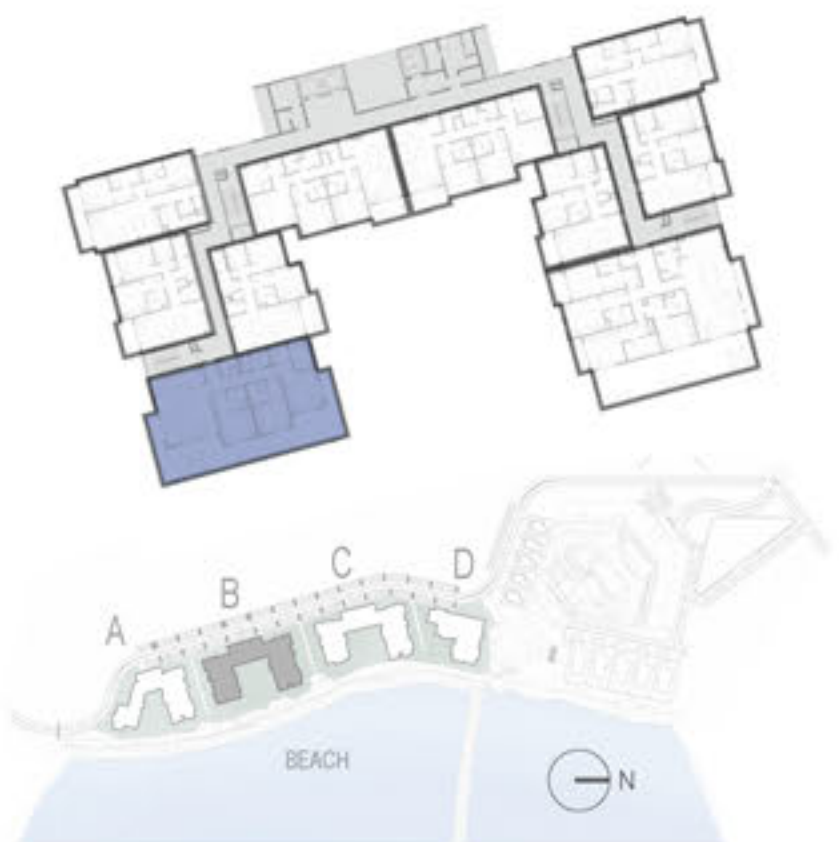

SELLABLE AREA

SUITE AREA	1607 ft ²
BALCONY AREA	196 ft ²
TOTAL SELLABLE AREA	1803 ft ²

Apartment Code: B-2-03
 Disclaimer: All materials, dimensions and drawings are approximate.

THE ADDRESS RESIDENCES FUJAIRAH RESORT + SPA

3 BED TYPE D

UNIT **B-3-08**

BUILDING **B**

LEVEL **3F**

SELLABLE AREA

SUITE AREA 1718 ft²

BALCONY AREA 912 ft²

TOTAL SELLABLE AREA 2630 ft²

Apartment Code: B-3-08
 Disclaimer: All materials, dimensions and drawings are approximate.

THE ADDRESS RESIDENCES FUJAIRAH RESORT + SPA

3 BED TYPE F

UNIT D-1-03

BUILDING D

LEVEL 1F

SELLABLE AREA

SUITE AREA	1630 ft ²
BALCONY AREA	122 ft ²
TOTAL SELLABLE AREA	1752 ft ²

Apartment Code: D-1-03
 Disclaimer: All materials, dimensions and drawings are approximate.

THE ADDRESS RESIDENCES FUJAIRAH RESORT + SPA

3 BED TYPE G

UNIT D-G-05

BUILDING D

LEVEL GF

SELLABLE AREA

SUITE AREA	1767 ft ²
PRIVATE GARDEN	352 ft ²
TOTAL AREA	2119 ft ²