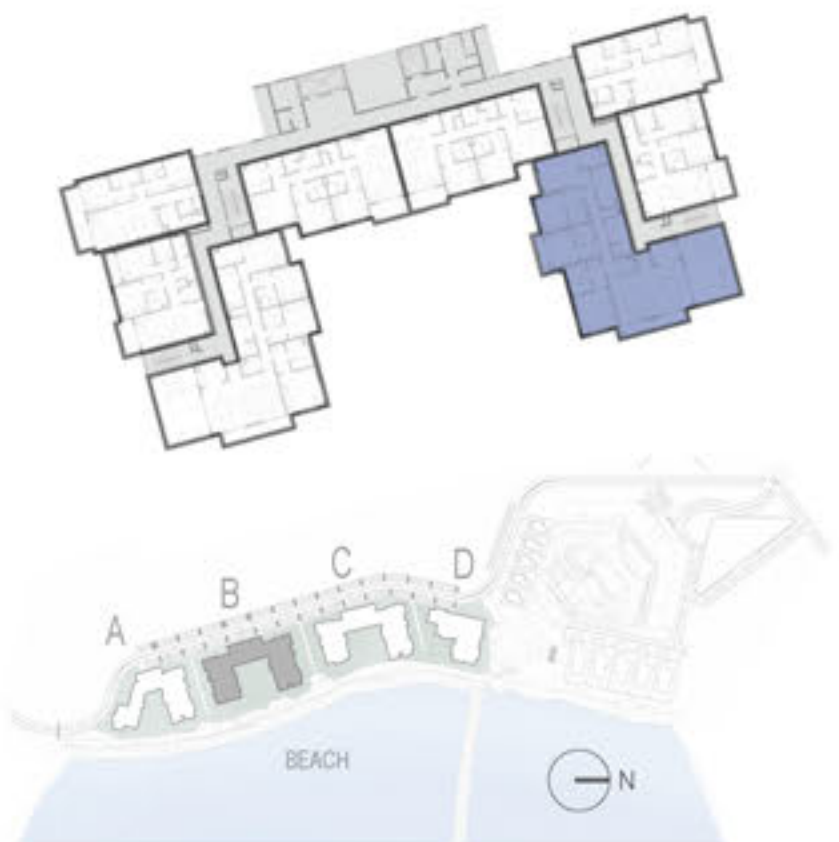

TOTAL SELLABLE AREA 2890 ft²

Apartment Code: B-1-08
 Disclaimer: All materials, dimensions and drawings are approximate.

THE ADDRESS RESIDENCES FUJAIRAH RESORT + SPA

4 BED TYPE C

UNIT B-5-03

BUILDING B

LEVEL 5F

SELLABLE AREA

SUITE AREA	2316 ft ²
BALCONY AREA	562 ft ²
TOTAL SELLABLE AREA	2878 ft ²

Apartment Code: B-5-03
 Disclaimer: All materials, dimensions and drawings are approximate.

THE ADDRESS RESIDENCES FUJAIRAH RESORT + SPA