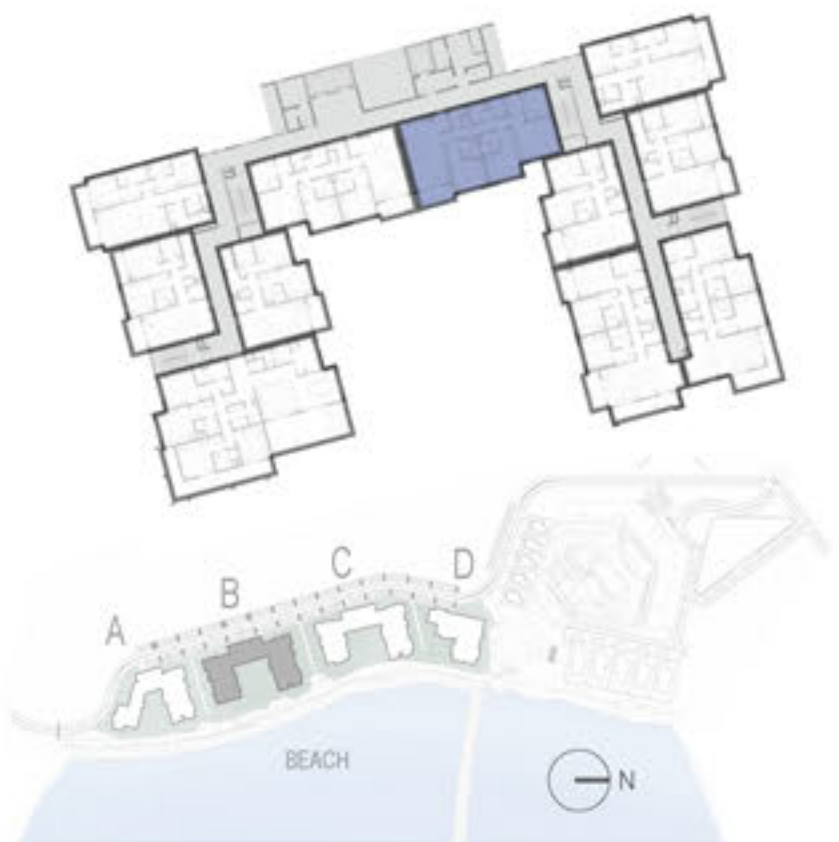

3 BED TYPE A

UNIT **B-1-03**

BUILDING **B**

LEVEL **1F**

SELLABLE AREA

SUITE AREA	1573 ft ²
BALCONY AREA	195 ft ²
TOTAL SELLABLE AREA	1768 ft ²

Apartment Code: B-1-03
 Disclaimer: All materials, dimensions and drawings are approximate.

THE ADDRESS RESIDENCES FUJAIRAH RESORT + SPA

3 BED TYPE B

UNIT B-2-06

BUILDING B

LEVEL 2F

SELLABLE AREA

SUITE AREA 1620 ft²

BALCONY AREA 94 ft²

TOTAL SELLABLE AREA 1714 ft²

Apartment Code: B-2-06
 Disclaimer: All materials, dimensions and drawings are approximate.

THE ADDRESS RESIDENCES FUJAIRAH RESORT + SPA

3 BED TYPE C

UNIT B-2-03

BUILDING B

LEVEL 2F

SELLABLE AREA

SUITE AREA	1607 ft ²
BALCONY AREA	196 ft ²
TOTAL SELLABLE AREA	1803 ft ²

Apartment Code: B-2-03
 Disclaimer: All materials, dimensions and drawings are approximate.

THE ADDRESS RESIDENCES FUJAIRAH RESORT + SPA