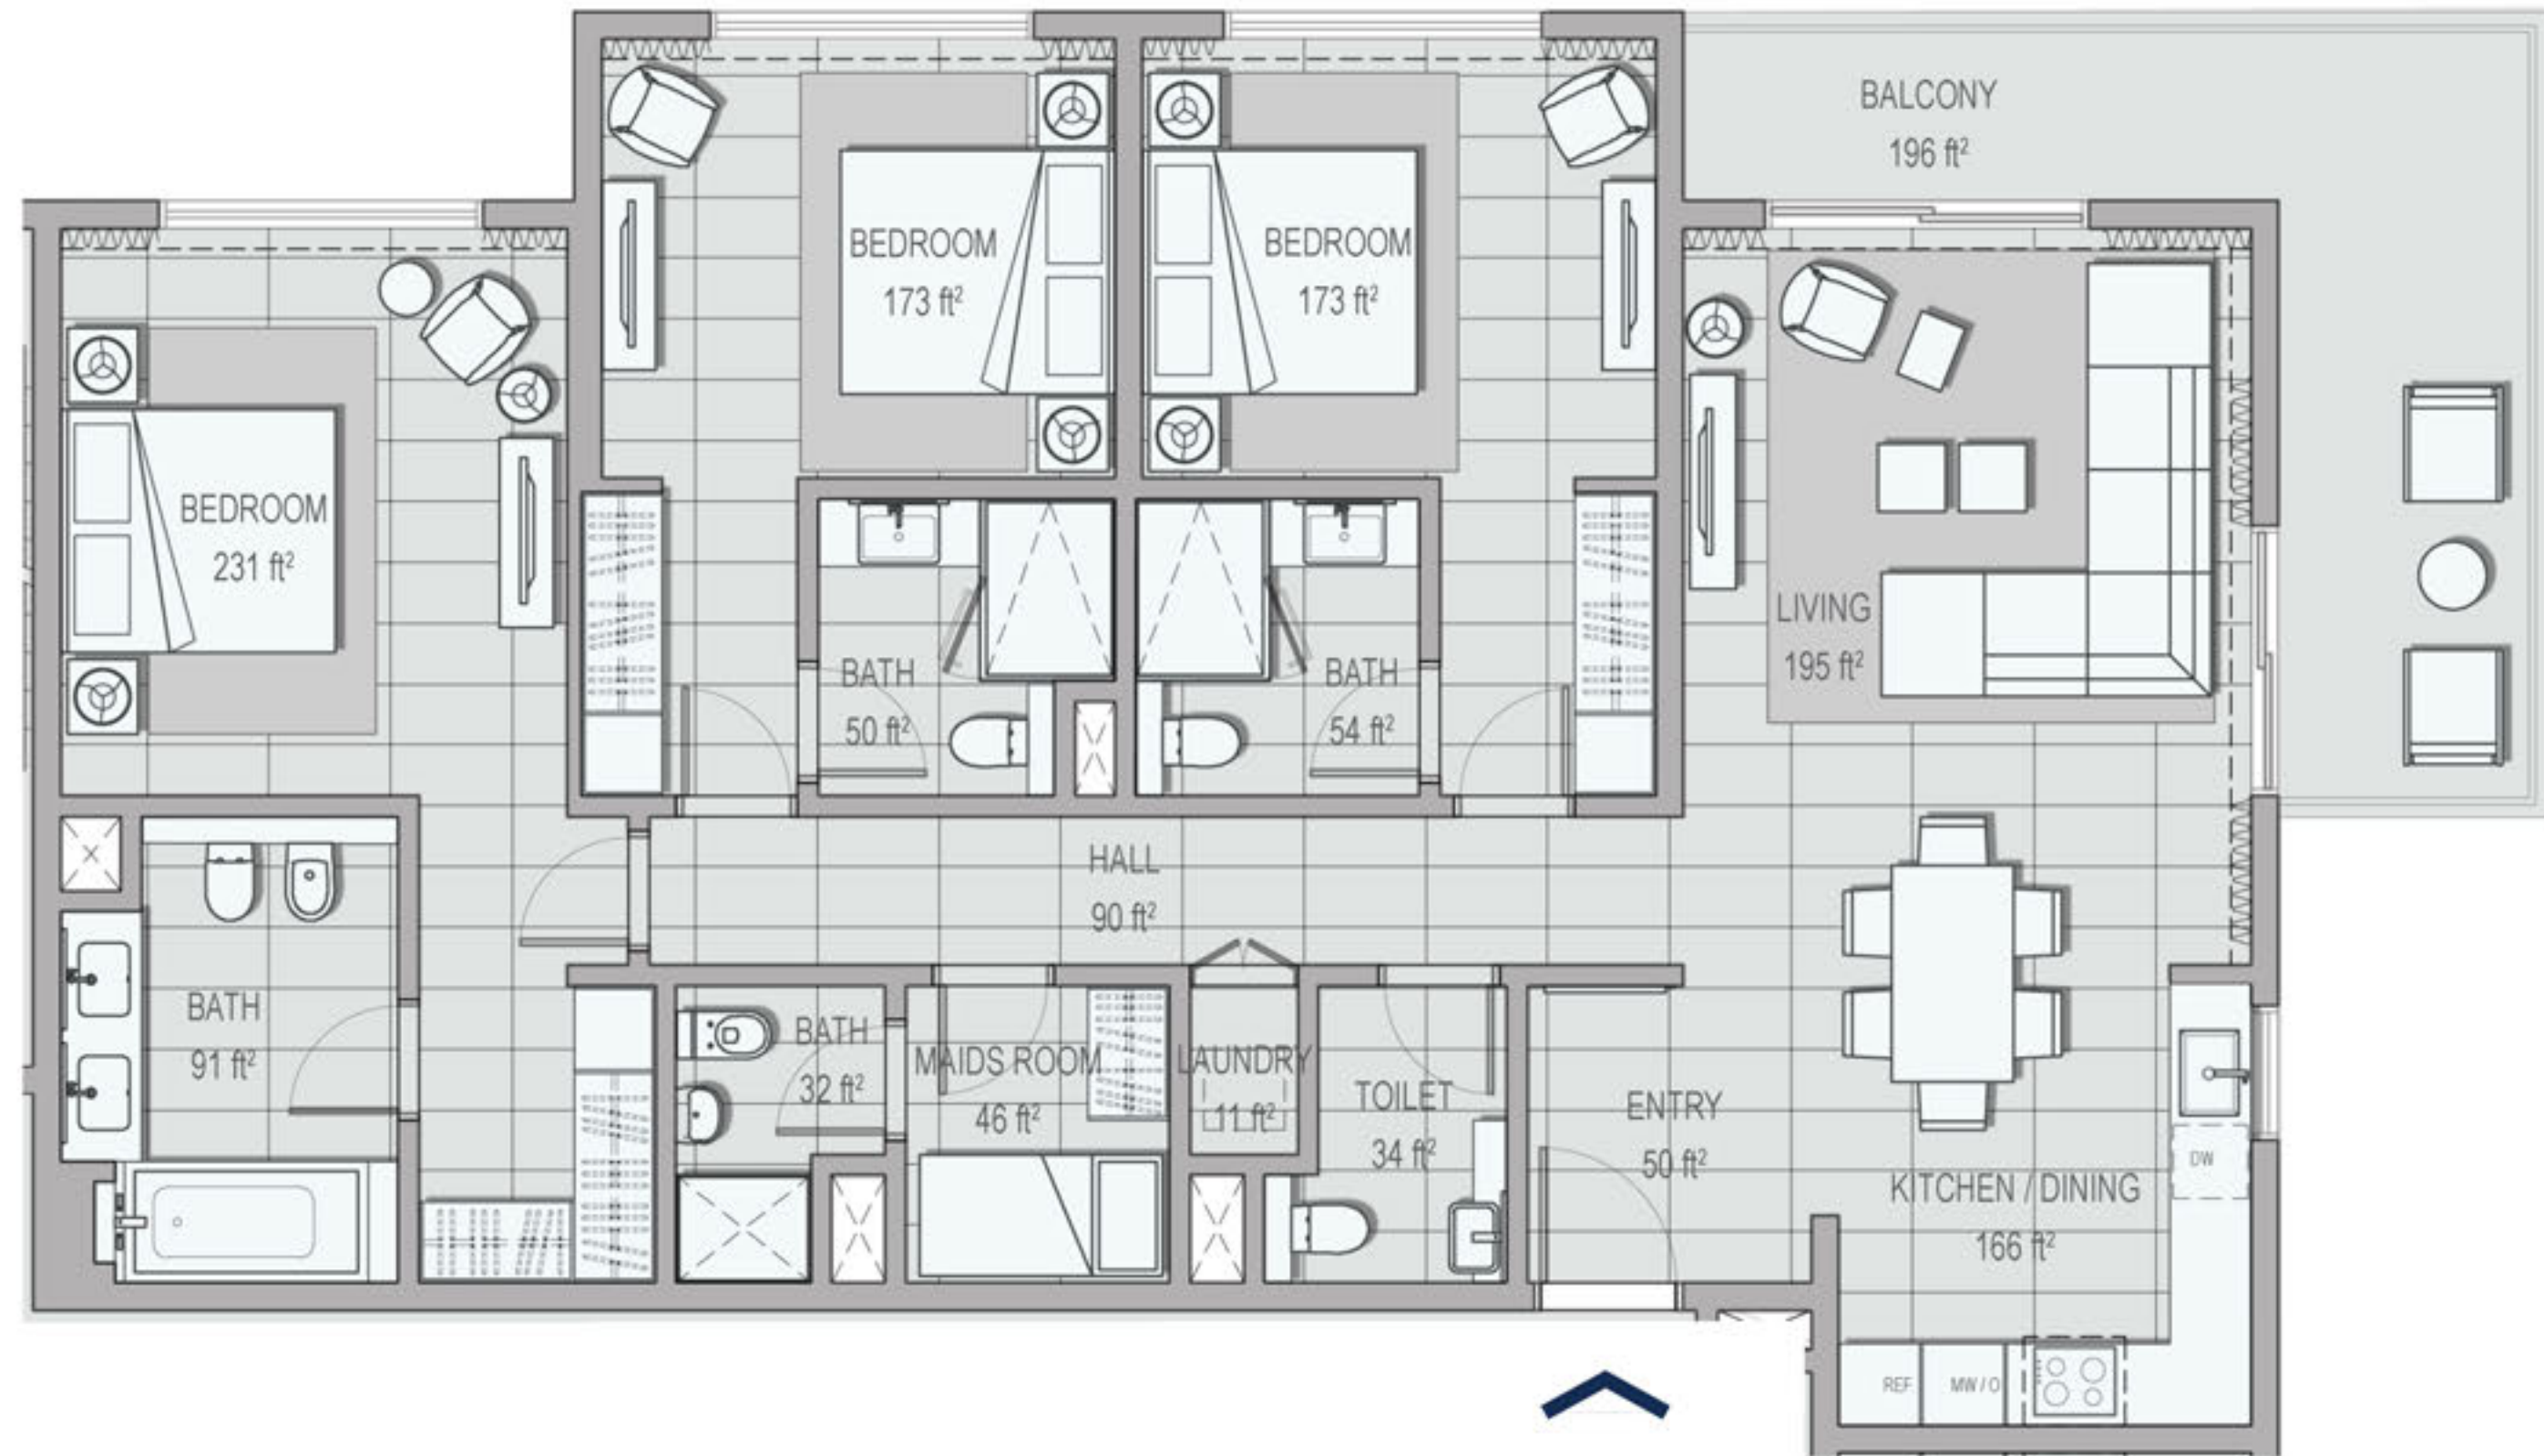

THE ADDRESS RESIDENCES FUJAIRAH RESORT + SPA

2 BED TYPE D

UNIT B-1-06

BUILDING B

LEVEL 1F

SELLABLE AREA

SUITE AREA	1231 ft ²
BALCONY AREA	110 ft ²
TOTAL SELLABLE AREA	1341 ft ²

Apartment Code: B-1-06
 Disclaimer: All materials, dimensions and drawings are approximate.

THE ADDRESS RESIDENCES FUJAIRAH RESORT + SPA

3 BED TYPE B

UNIT B-2-06

BUILDING B

LEVEL 2F

SELLABLE AREA

SUITE AREA 1620 ft²

BALCONY AREA 94 ft²

TOTAL SELLABLE AREA 1714 ft²

Apartment Code: B-2-06
 Disclaimer: All materials, dimensions and drawings are approximate.

THE ADDRESS RESIDENCES FUJAIRAH RESORT + SPA

3 BED TYPE C

UNIT B-2-03

BUILDING B

LEVEL 2F

SELLABLE AREA

SUITE AREA	1607 ft ²
BALCONY AREA	196 ft ²
TOTAL SELLABLE AREA	1803 ft ²

Apartment Code: B-2-03
 Disclaimer: All materials, dimensions and drawings are approximate.

THE ADDRESS RESIDENCES FUJAIRAH RESORT + SPA