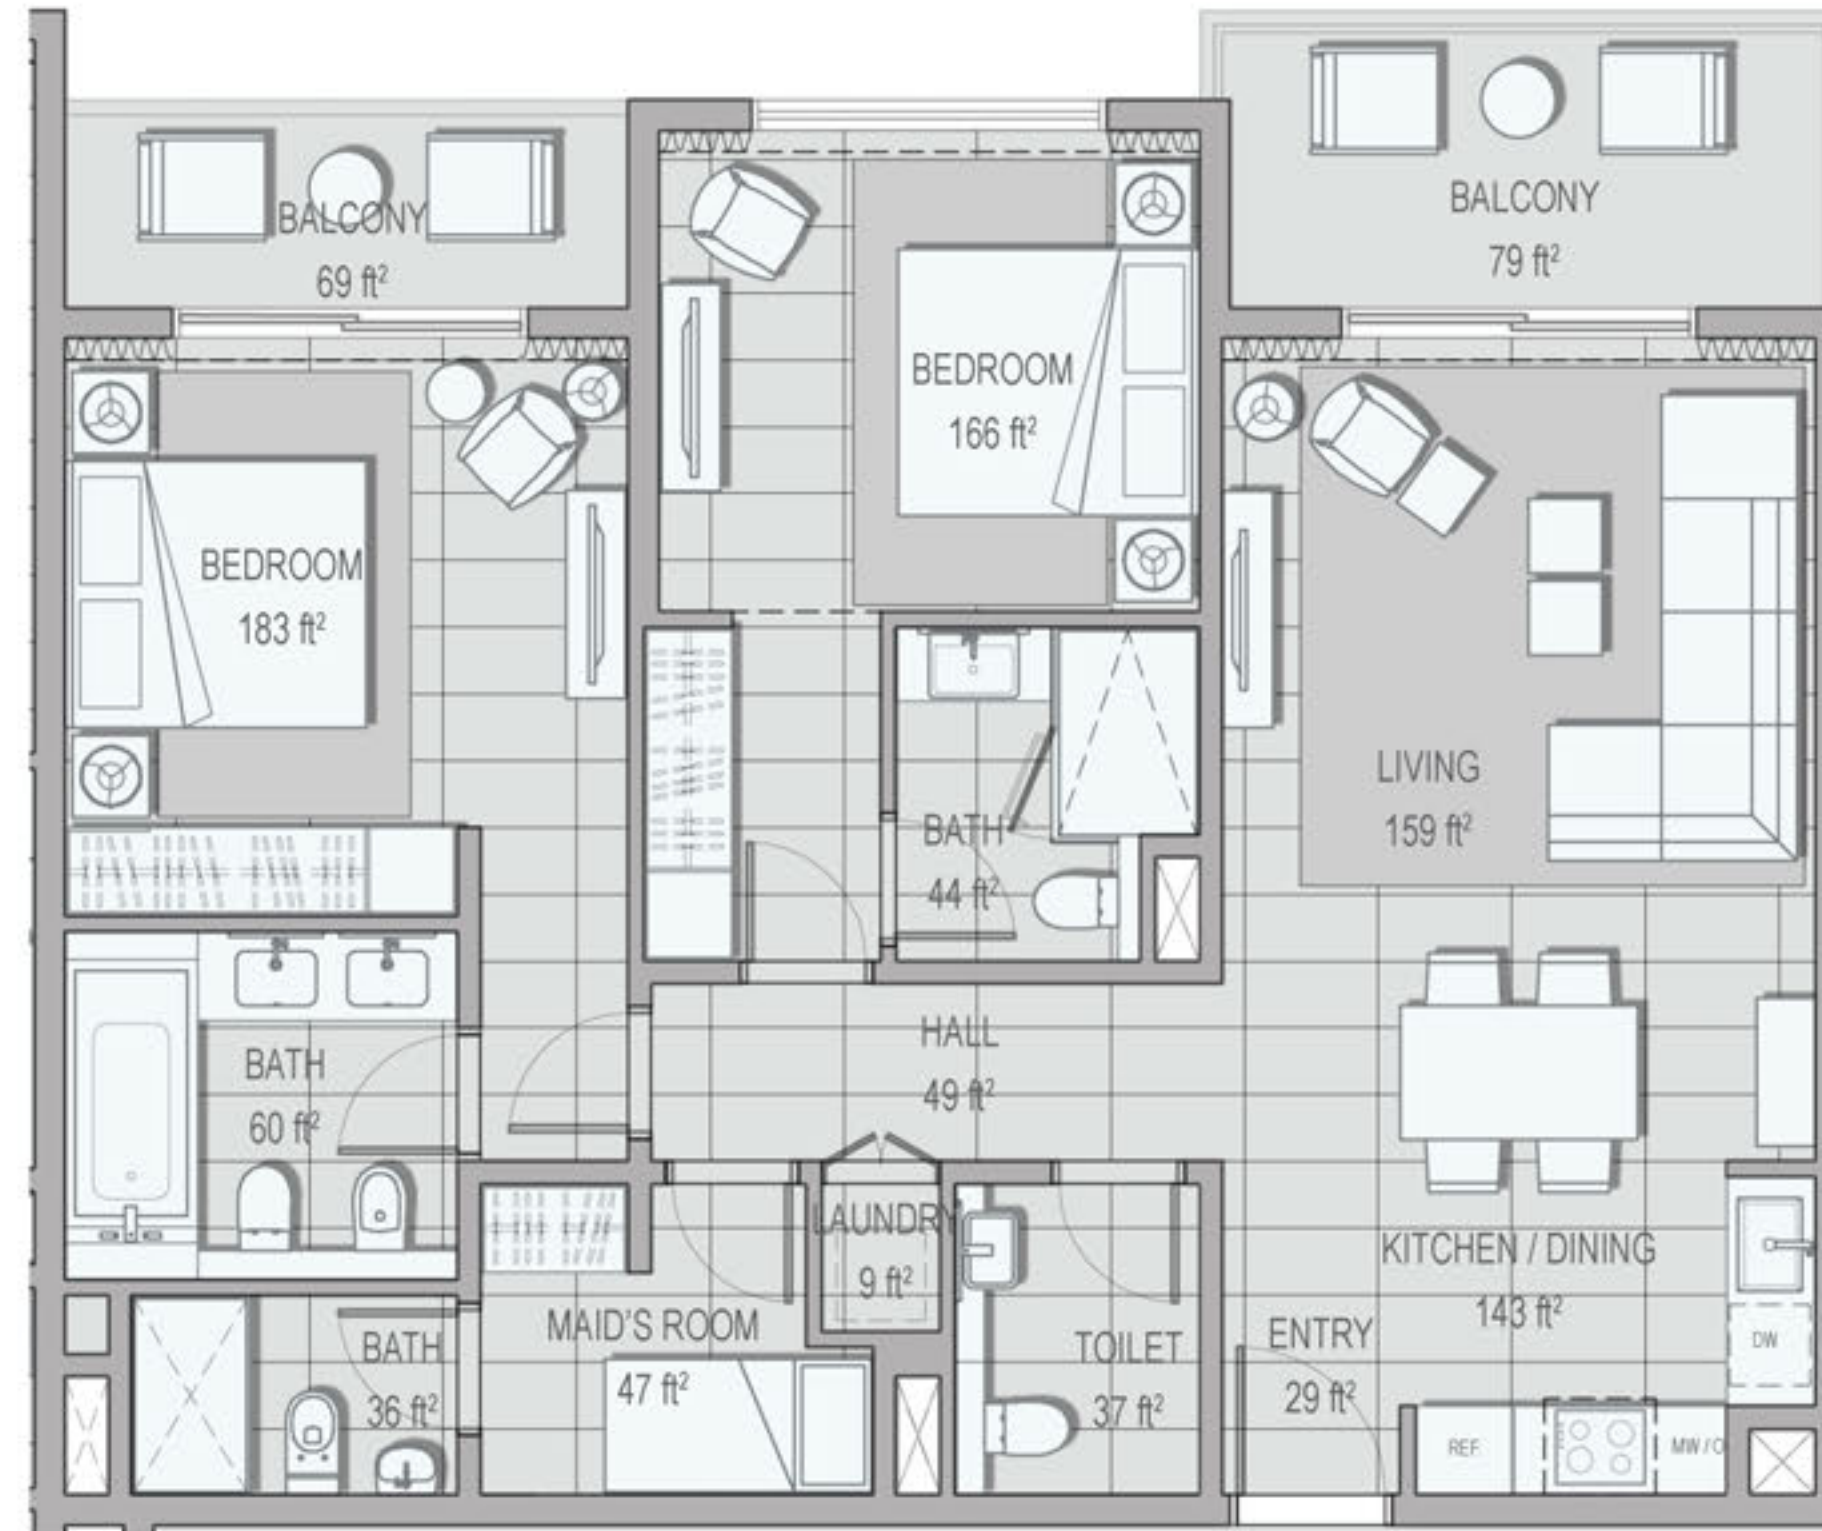

THE ADDRESS RESIDENCES FUJAIRAH RESORT + SPA

2 BED TYPE A

UNIT **B-1-01**

BUILDING **B**

LEVEL **1F**

SELLABLE AREA

SUITE AREA	1173 ft ²
BALCONY AREA	126 ft ²
TOTAL SELLABLE AREA	1299 ft ²

Apartment Code: B-1-01
 Disclaimer: All materials, dimensions and drawings are approximate.

THE ADDRESS RESIDENCES FUJAIRAH RESORT + SPA

2 BED TYPE B

UNIT **B-1-02**

BUILDING **B**

LEVEL **1F**

SELLABLE AREA

SUITE AREA	1115 ft ²
BALCONY AREA	148 ft ²
TOTAL SELLABLE AREA	1263 ft ²

Apartment Code: B-1-02
 Disclaimer: All materials, dimensions and drawings are approximate.

THE ADDRESS RESIDENCES FUJAIRAH RESORT + SPA

2 BED TYPE C

UNIT C-G-05

BUILDING C

LEVEL GF

SELLABLE AREA

SUITE AREA	1089 ft ²
PRIVATE GARDEN	283 ft ²
TOTAL SELLABLE AREA	1089 ft ²

Apartment Code: C-G-05
 Disclaimer: All materials, dimensions and drawings are approximate.

THE ADDRESS RESIDENCES FUJAIRAH RESORT + SPA

2 BED TYPE D

UNIT B-1-06

BUILDING B

LEVEL 1F

SELLABLE AREA

SUITE AREA	1231 ft ²
BALCONY AREA	110 ft ²
TOTAL SELLABLE AREA	1341 ft ²

Apartment Code: B-1-06
 Disclaimer: All materials, dimensions and drawings are approximate.