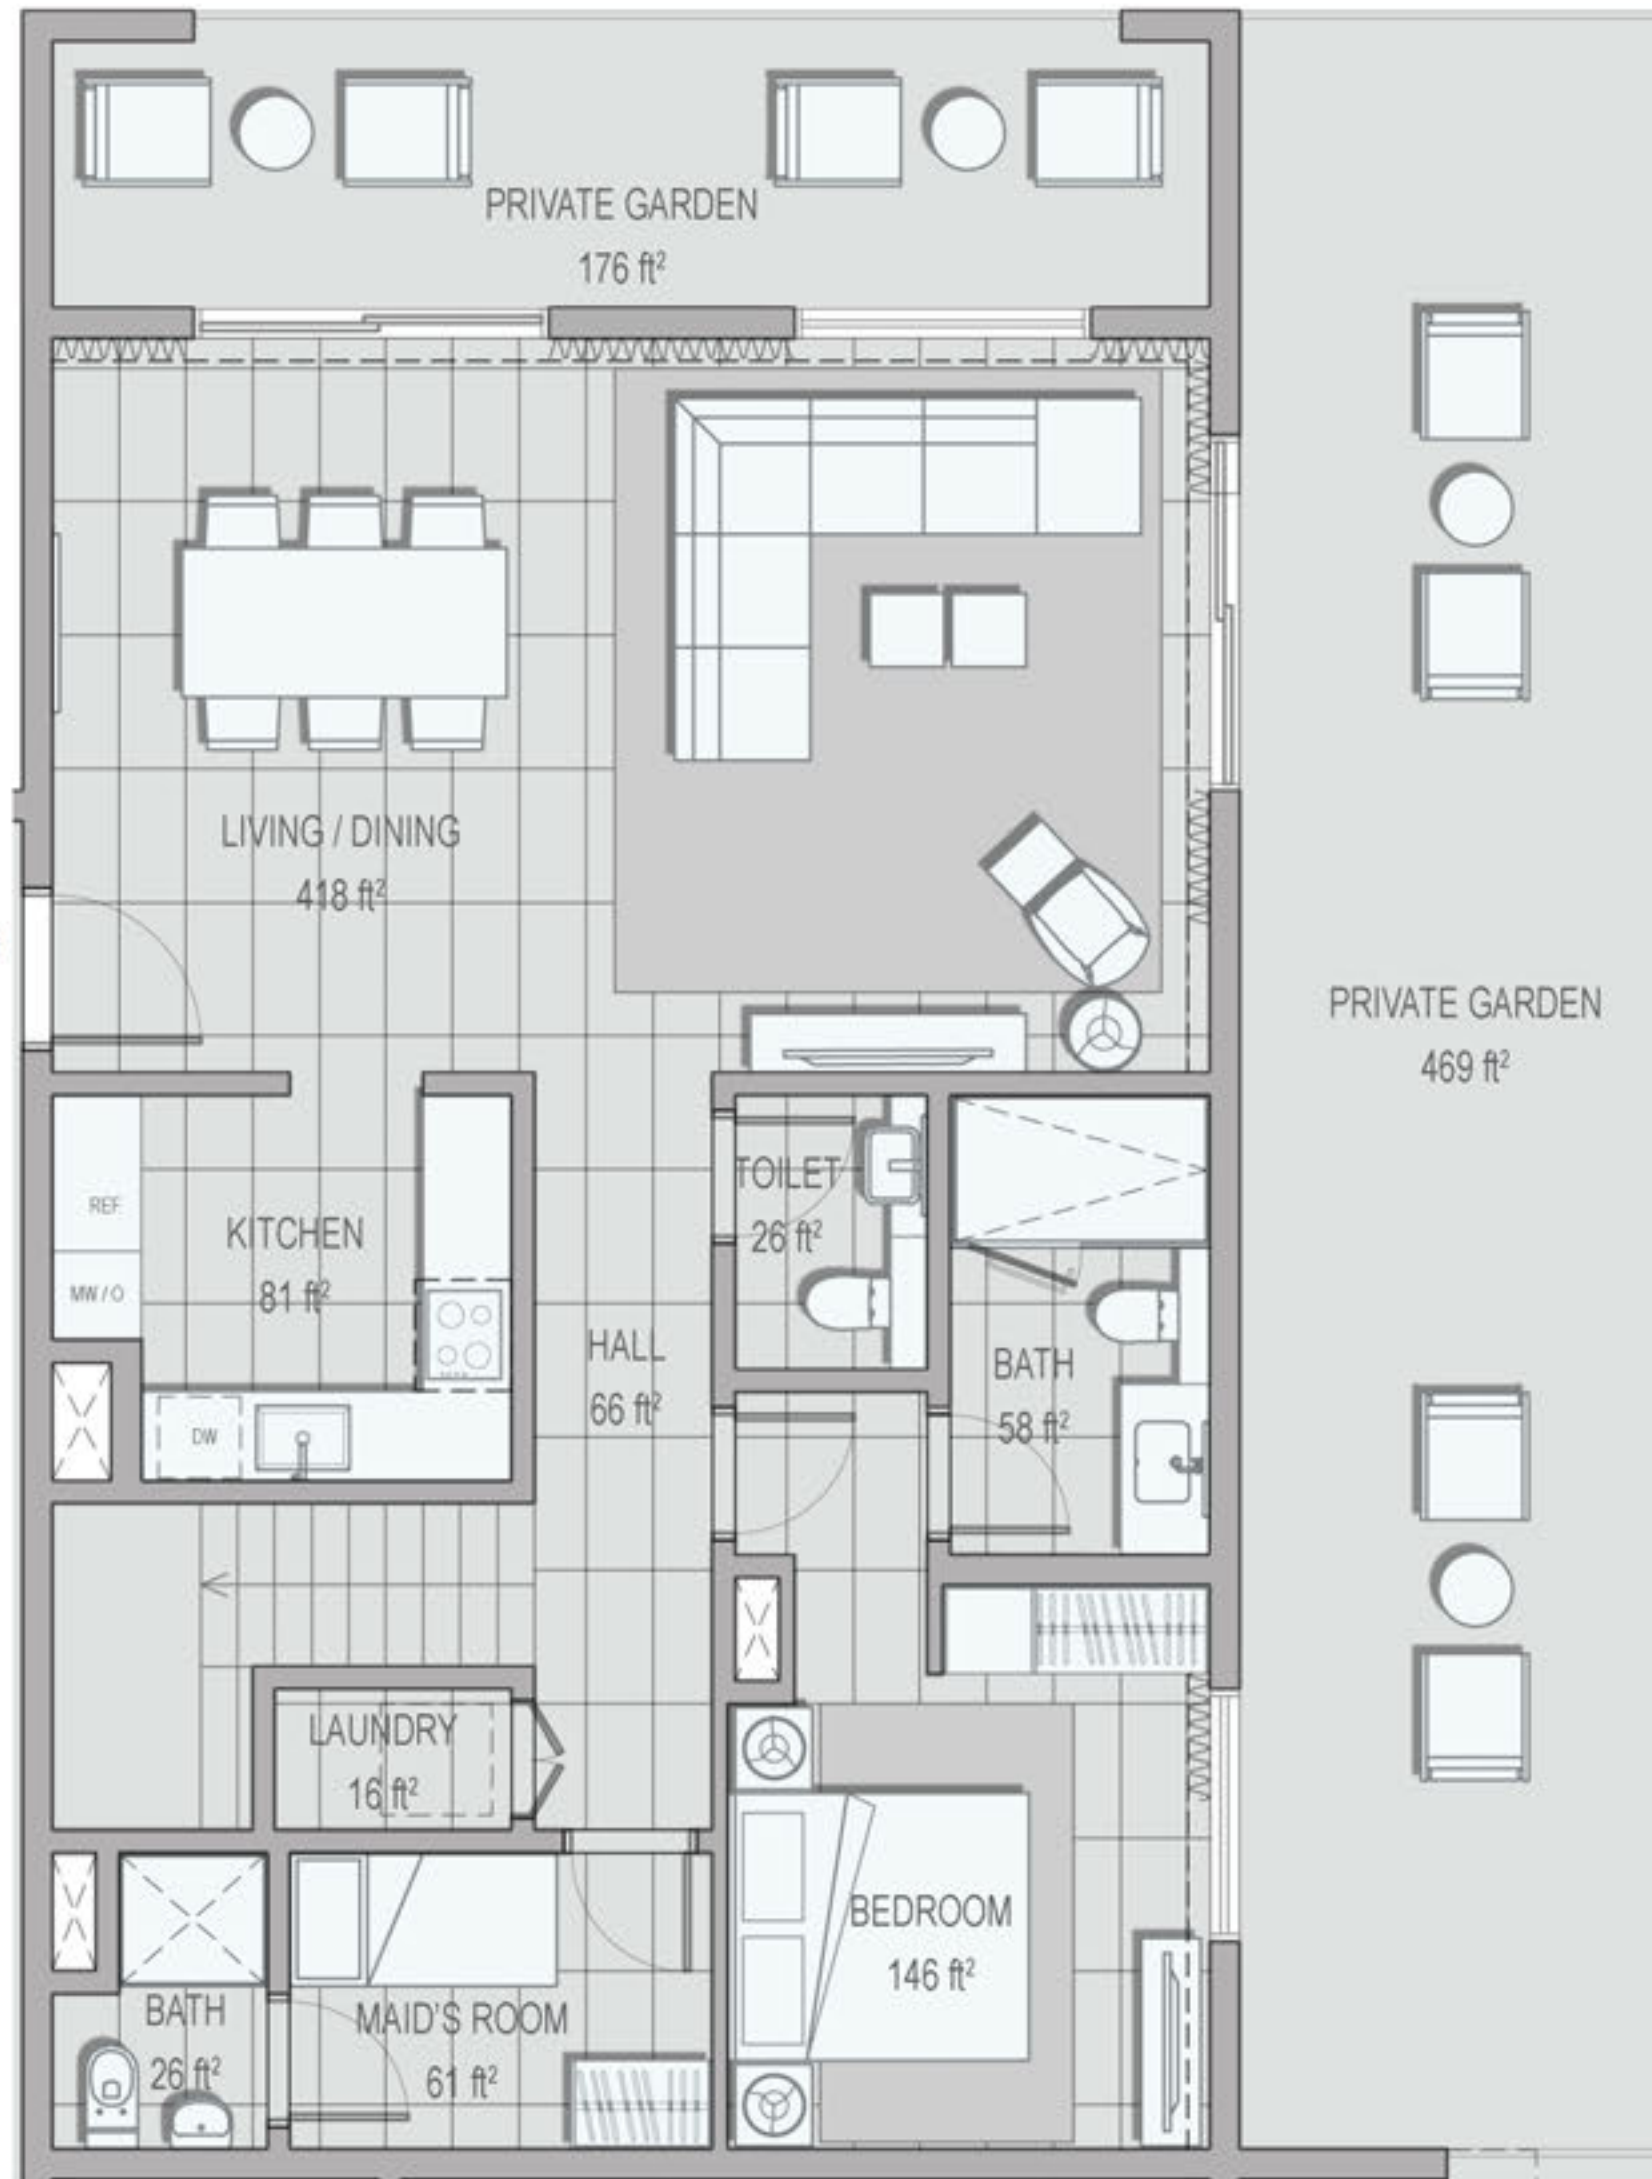

THE ADDRESS RESIDENCES FUJAIRAH RESORT + SPA

4 BED DUPLEX

UNIT **B-G-03**

BUILDING **B**

LEVEL **GF/1F**

SELLABLE AREA

SUITE AREA	2183 ft²
BALCONY @ 1ST FLOOR	177 ft²
PRIVATE GARDEN	645 ft²
TOTAL SELLABLE AREA	2360 ft²

GROUND FLOOR