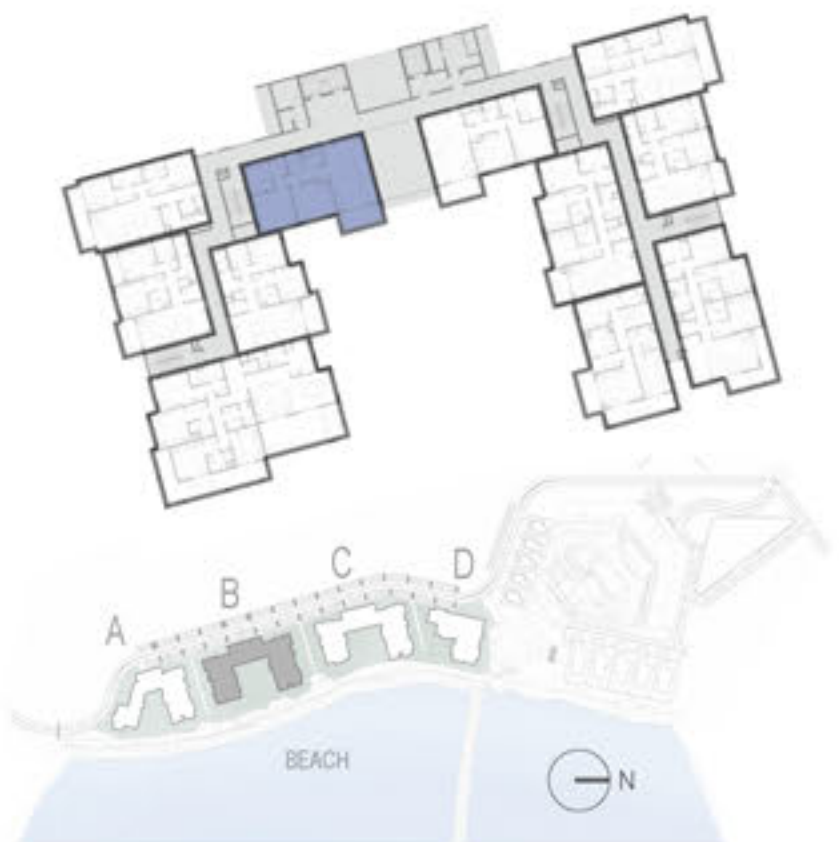

THE ADDRESS RESIDENCES FUJAIRAH RESORT + SPA

2 BED TYPE B

UNIT **B-1-02**

BUILDING **B**

LEVEL **1F**

SELLABLE AREA

SUITE AREA	1115 ft ²
BALCONY AREA	148 ft ²
TOTAL SELLABLE AREA	1263 ft ²

Apartment Code: B-1-02
 Disclaimer: All materials, dimensions and drawings are approximate.

THE ADDRESS RESIDENCES FUJAIRAH RESORT + SPA

2 BED TYPE D

UNIT B-1-06

BUILDING B

LEVEL 1F

SELLABLE AREA

SUITE AREA	1231 ft ²
BALCONY AREA	110 ft ²
TOTAL SELLABLE AREA	1341 ft ²

Apartment Code: B-1-06
 Disclaimer: All materials, dimensions and drawings are approximate.

THE ADDRESS RESIDENCES FUJAIRAH RESORT + SPA

2 BED TYPE F

UNIT A-2-05

BUILDING A

LEVEL 2F

SELLABLE AREA

SUITE AREA	1568 ft ²
BALCONY AREA	130 ft ²
TOTAL SELLABLE AREA	1698 ft ²

Apartment Code: A-2-06
 Disclaimer: All materials, dimensions and drawings are approximate.

THE ADDRESS RESIDENCES FUJAIRAH RESORT + SPA

2 BED TYPE G

UNIT **D-1-05**

BUILDING **D**

LEVEL **1F**

SELLABLE AREA

SUITE AREA	1427 ft ²
BALCONY AREA	443 ft ²
TOTAL SELLABLE AREA	1870 ft²

THE ADDRESS RESIDENCES FUJAIRAH RESORT + SPA