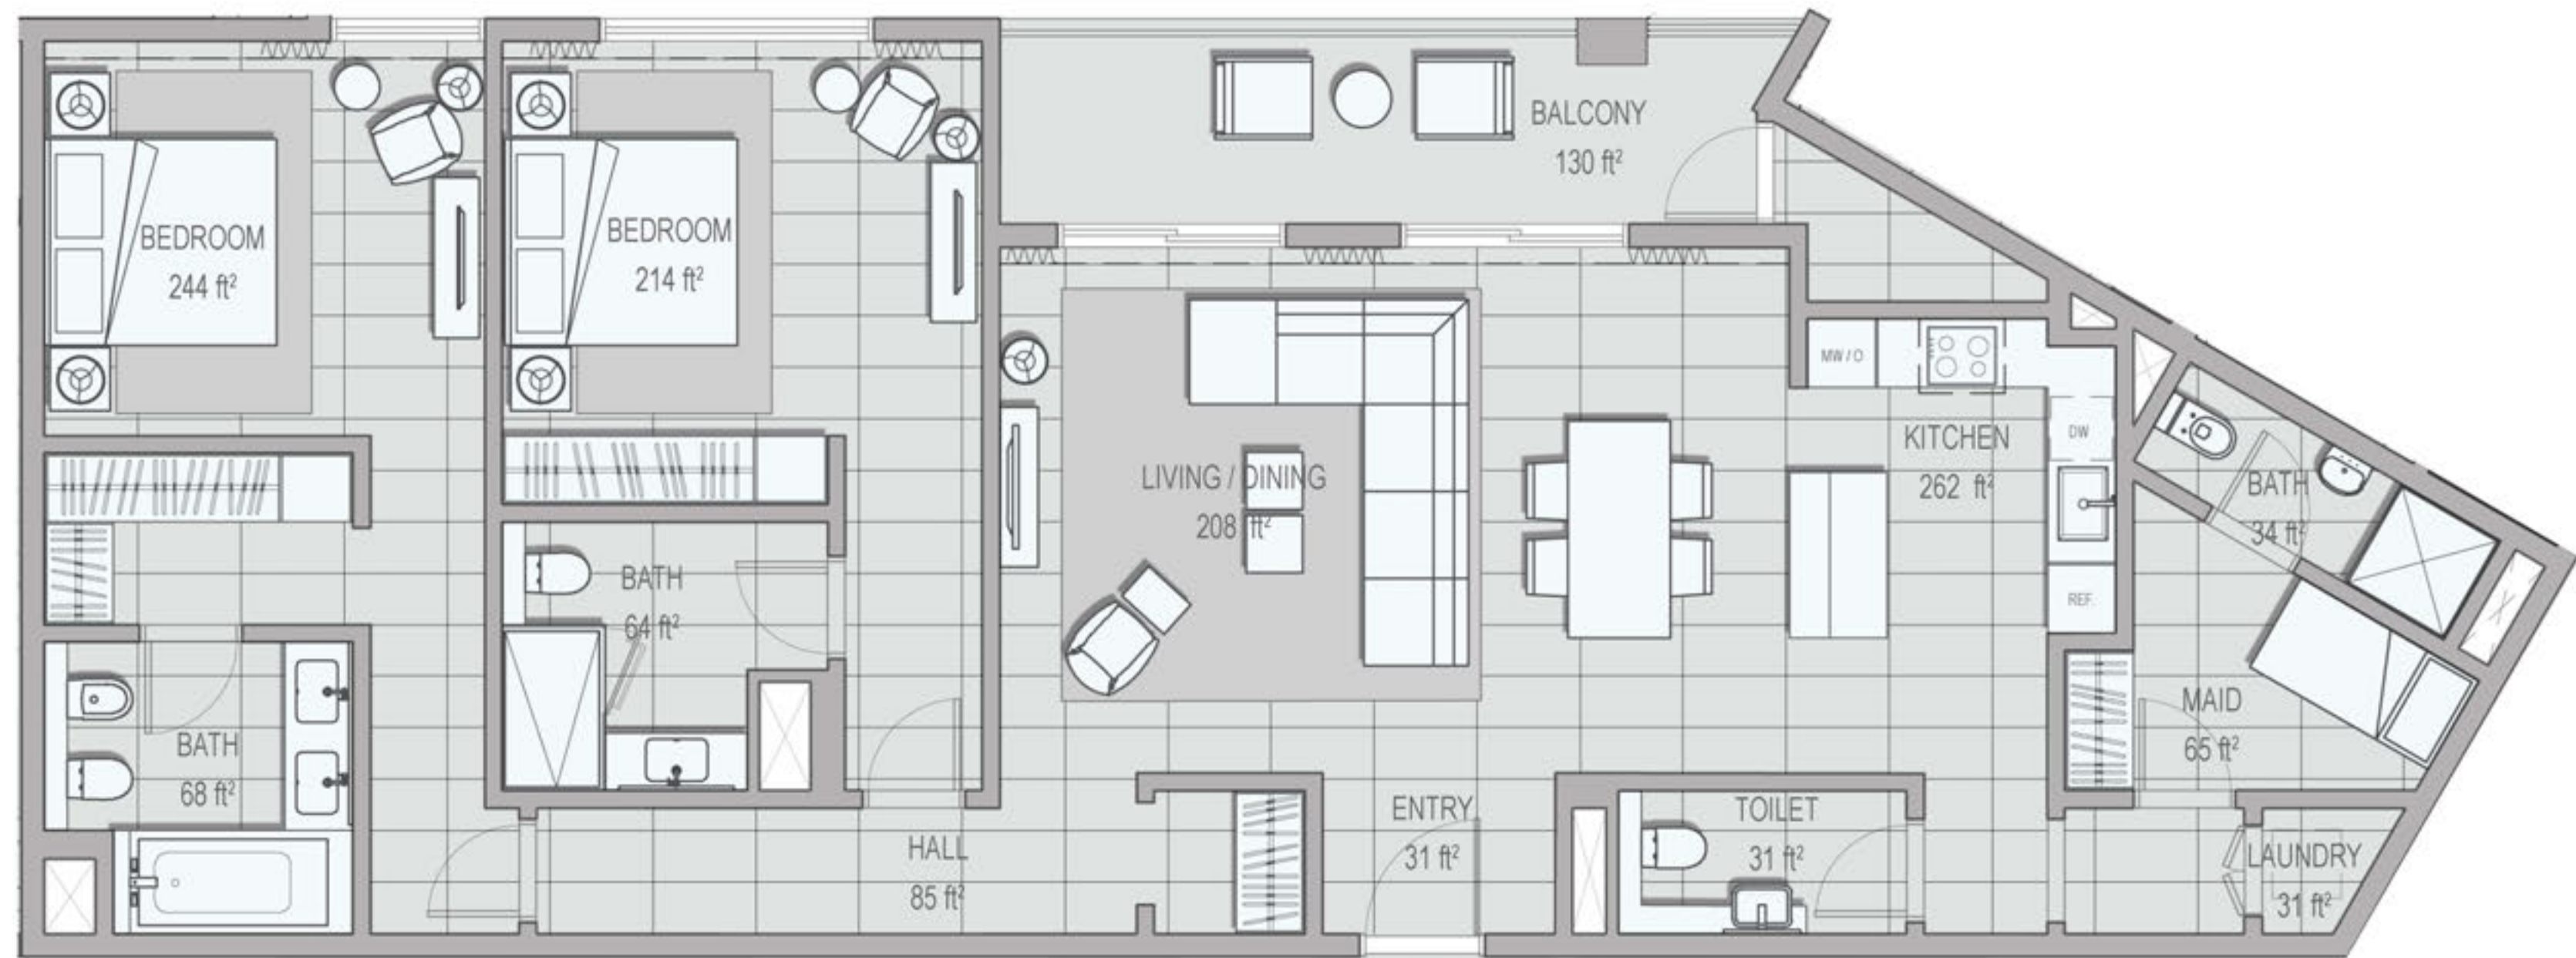

THE ADDRESS RESIDENCES FUJAIRAH RESORT + SPA

2 BED TYPE D

UNIT B-1-06

BUILDING B

LEVEL 1F

SELLABLE AREA

SUITE AREA	1231 ft ²
BALCONY AREA	110 ft ²
TOTAL SELLABLE AREA	1341 ft ²

Apartment Code: B-1-06
 Disclaimer: All materials, dimensions and drawings are approximate.

THE ADDRESS RESIDENCES FUJAIRAH RESORT + SPA

2 BED TYPE F

UNIT A-2-05

BUILDING A

LEVEL 2F

SELLABLE AREA

SUITE AREA	1568 ft ²
BALCONY AREA	130 ft ²
TOTAL SELLABLE AREA	1698 ft ²

Apartment Code: A-2-06
 Disclaimer: All materials, dimensions and drawings are approximate.

THE ADDRESS RESIDENCES FUJAIRAH RESORT + SPA

2 BED TYPE G

UNIT **D-1-05**

BUILDING **D**

LEVEL **1F**

SELLABLE AREA

SUITE AREA	1427 ft ²
BALCONY AREA	443 ft ²
TOTAL SELLABLE AREA	1870 ft²

THE ADDRESS RESIDENCES FUJAIRAH RESORT + SPA

3 BED TYPE A

UNIT **B-1-03**

BUILDING **B**

LEVEL **1F**

SELLABLE AREA

SUITE AREA	1573 ft ²
BALCONY AREA	195 ft ²
TOTAL SELLABLE AREA	1768 ft ²

Apartment Code: B-1-03
 Disclaimer: All materials, dimensions and drawings are approximate.