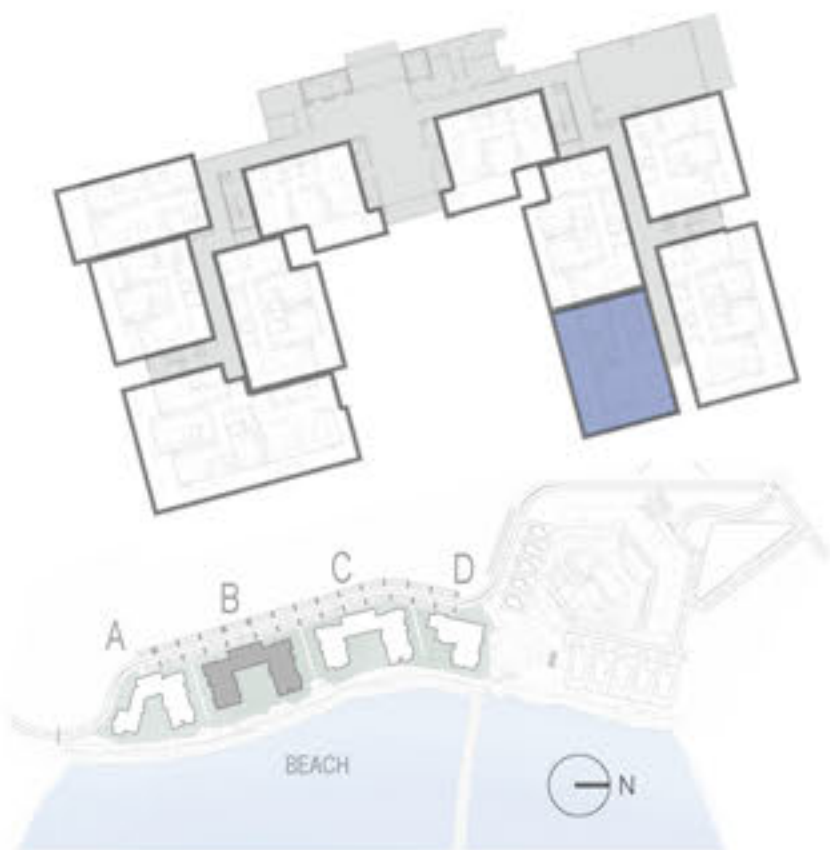

THE ADDRESS RESIDENCES FUJAIRAH RESORT + SPA

4 BED DUPLEX

UNIT **B-G-03**

BUILDING **B**

LEVEL **GF/1F**

SELLABLE AREA

SUITE AREA	2183 ft²
BALCONY @ 1ST FLOOR	177 ft²
PRIVATE GARDEN	645 ft²
TOTAL SELLABLE AREA	2360 ft²

GROUND FLOOR