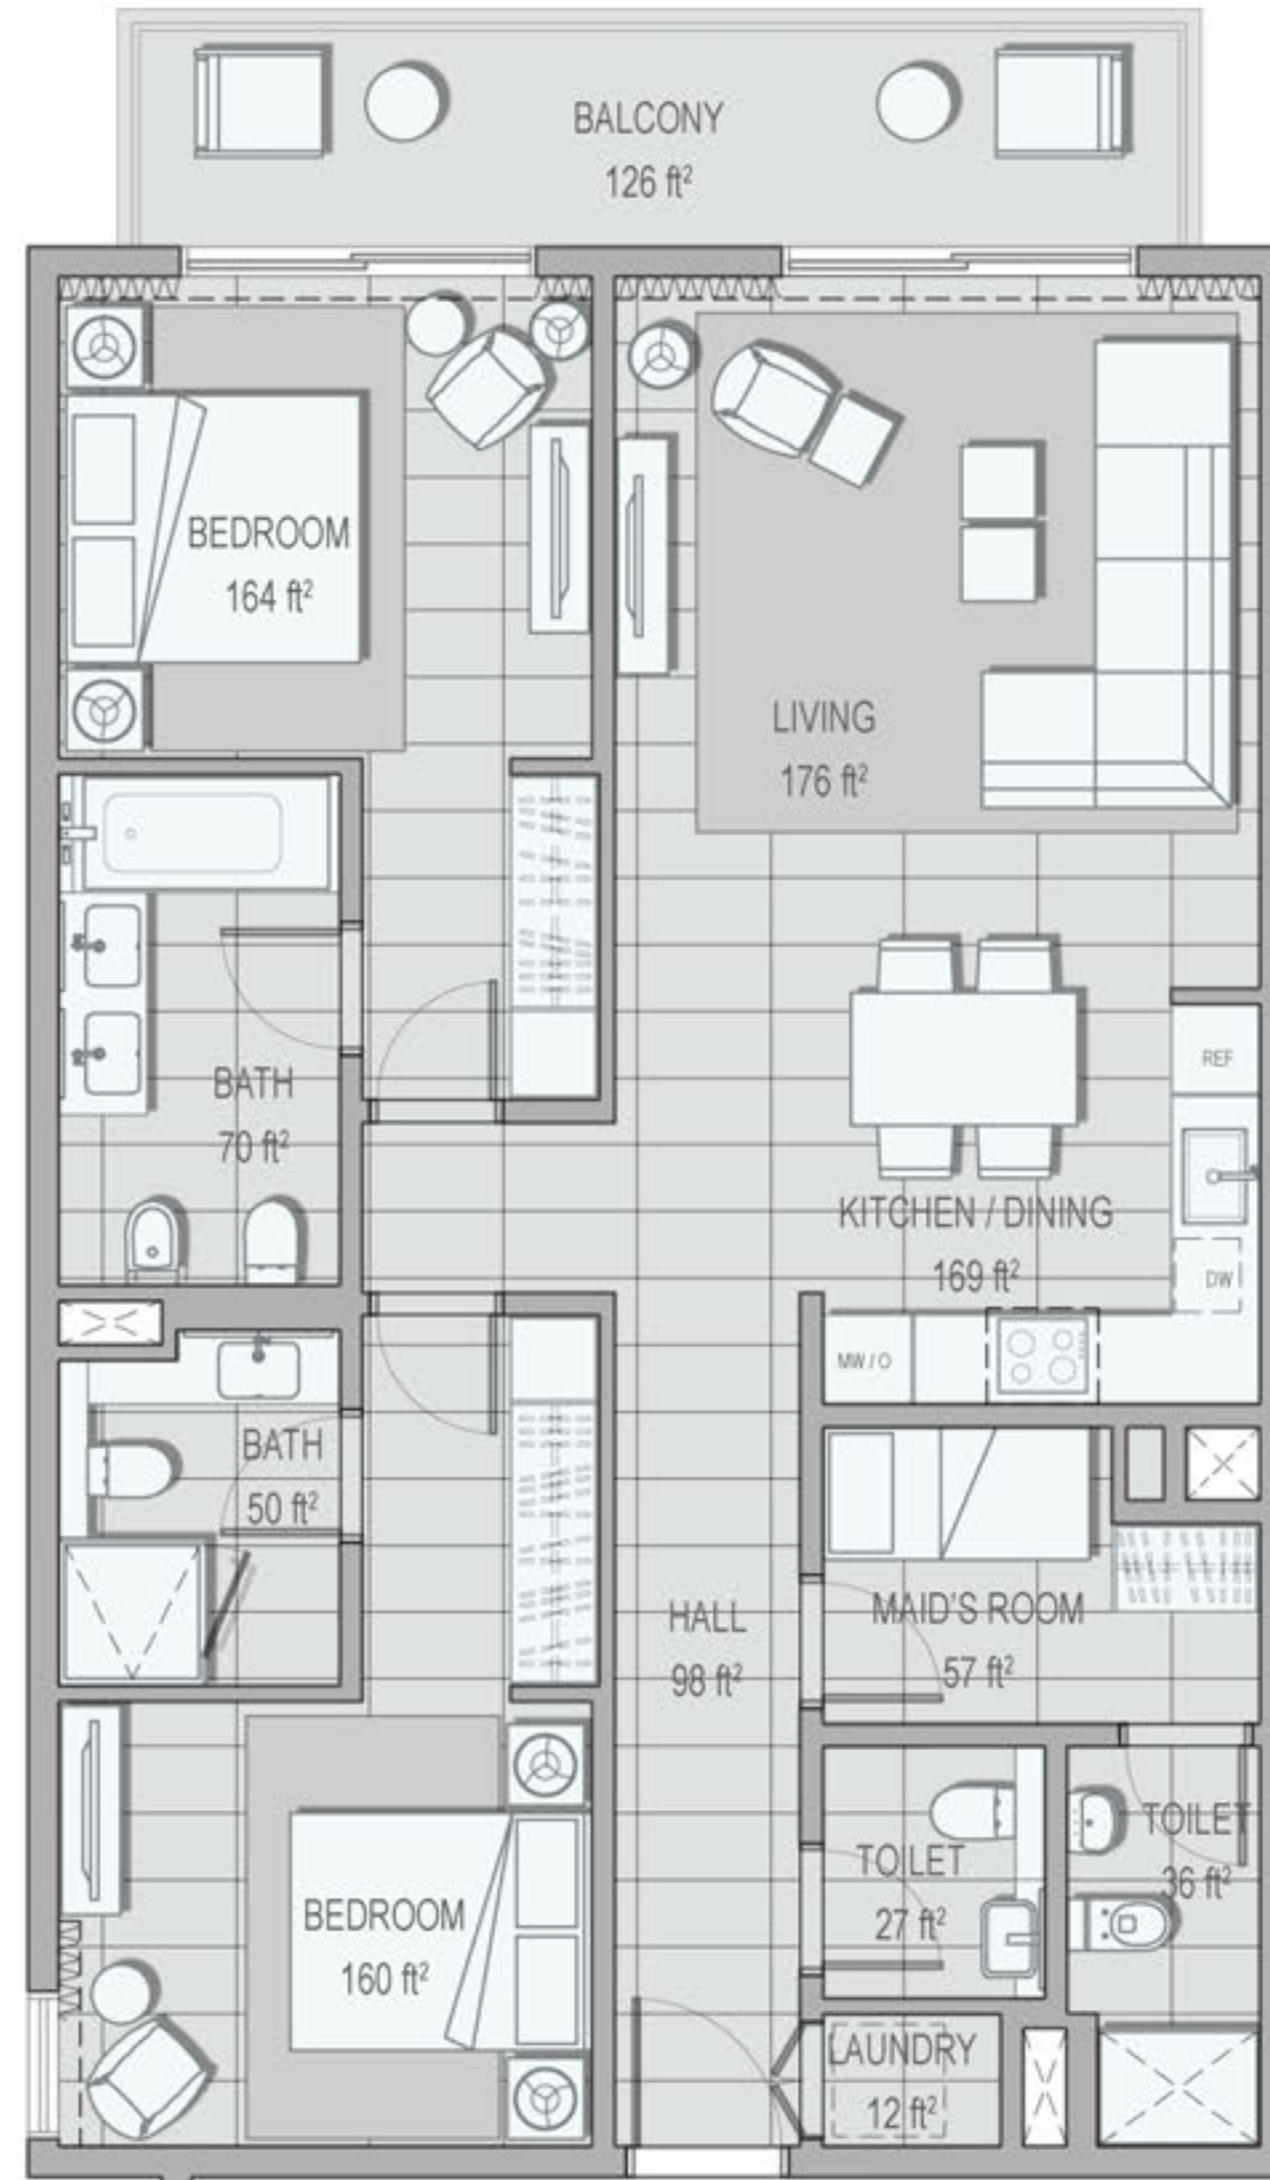

THE ADDRESS RESIDENCES FUJAIRAH RESORT + SPA

2 BED TYPE A

UNIT **B-1-01**

BUILDING **B**

LEVEL **1F**

SELLABLE AREA

SUITE AREA	1173 ft ²
BALCONY AREA	126 ft ²
TOTAL SELLABLE AREA	1299 ft ²

Apartment Code: B-1-01
 Disclaimer: All materials, dimensions and drawings are approximate.

THE ADDRESS RESIDENCES FUJAIRAH RESORT + SPA

2 BED TYPE B

UNIT **B-1-02**

BUILDING **B**

LEVEL **1F**

SELLABLE AREA

SUITE AREA	1115 ft ²
BALCONY AREA	148 ft ²
TOTAL SELLABLE AREA	1263 ft ²

Apartment Code: B-1-02
 Disclaimer: All materials, dimensions and drawings are approximate.

THE ADDRESS RESIDENCES FUJAIRAH RESORT + SPA

2 BED TYPE C

UNIT C-G-05

BUILDING C

LEVEL GF

SELLABLE AREA

SUITE AREA	1089 ft ²
PRIVATE GARDEN	283 ft ²
TOTAL SELLABLE AREA	1089 ft ²

Apartment Code: C-G-05
 Disclaimer: All materials, dimensions and drawings are approximate.

THE ADDRESS RESIDENCES FUJAIRAH RESORT + SPA

2 BED TYPE D

UNIT B-1-06

BUILDING B

LEVEL 1F

SELLABLE AREA

SUITE AREA	1231 ft ²
BALCONY AREA	110 ft ²
TOTAL SELLABLE AREA	1341 ft ²

Apartment Code: B-1-06
 Disclaimer: All materials, dimensions and drawings are approximate.