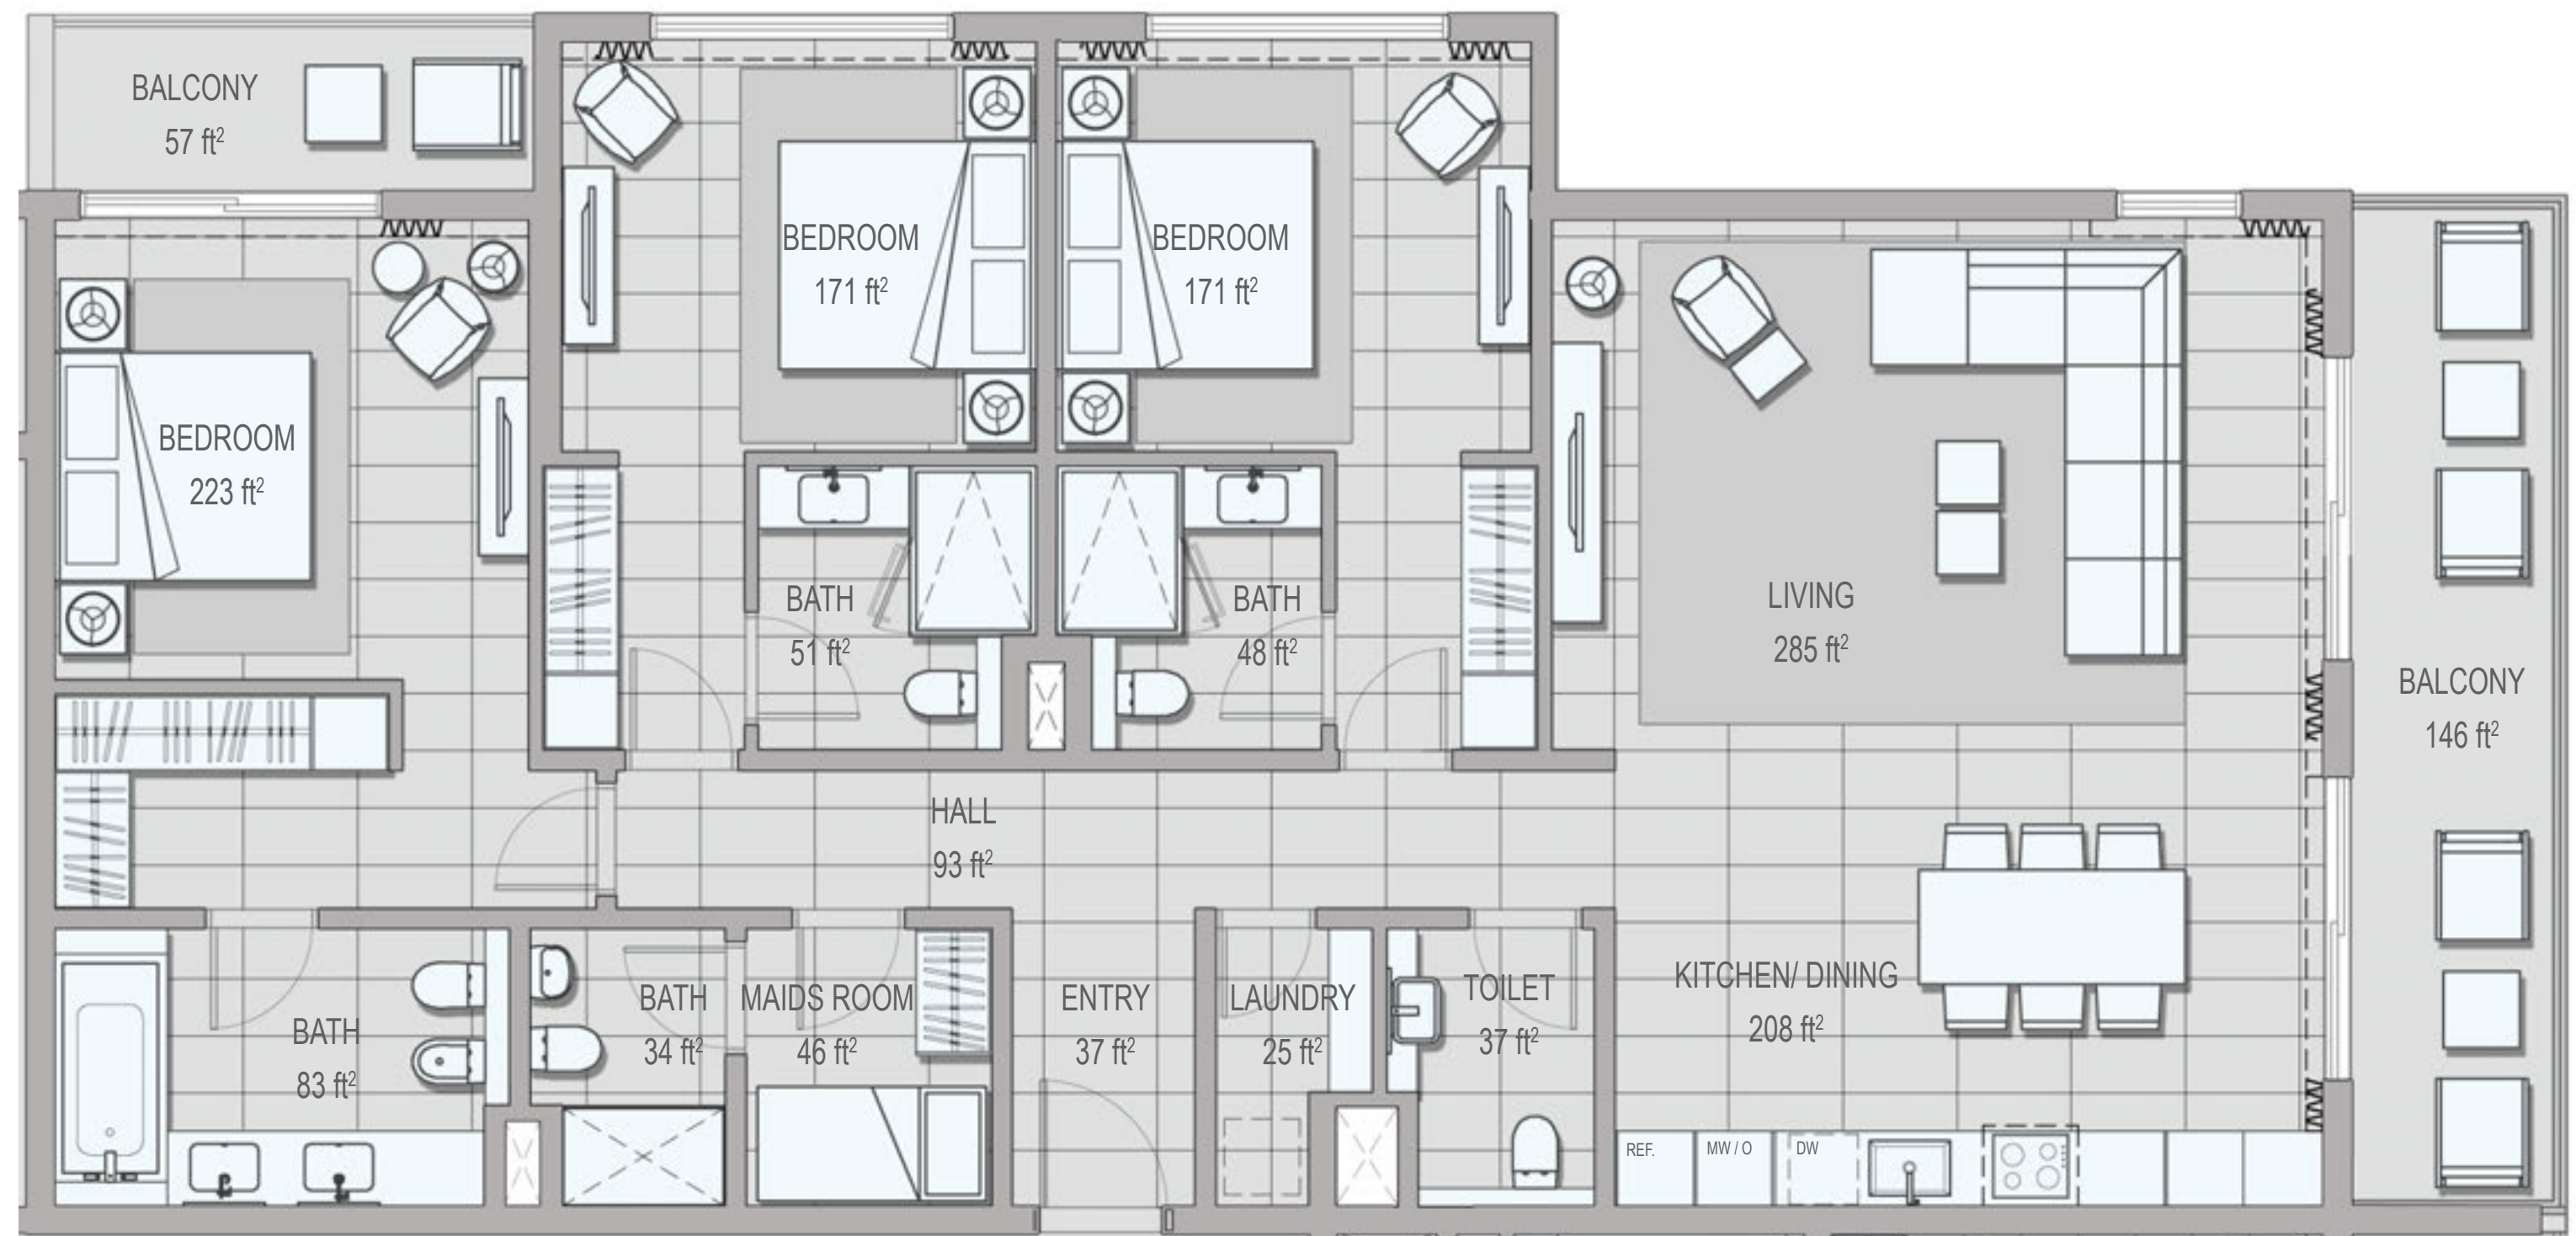

Apartment Code: D-1-03
 Disclaimer: All materials, dimensions and drawings are approximate.

THE ADDRESS RESIDENCES FUJAIRAH RESORT + SPA

3 BED TYPE G

UNIT D-G-05

BUILDING D

LEVEL GF

SELLABLE AREA

SUITE AREA	1767 ft ²
PRIVATE GARDEN	352 ft ²
TOTAL AREA	2119 ft ²

Apartment Code D-G-05
Disclaimer: All materials, dimensions and drawings are approximate.

THE ADDRESS
FUJAIRAH RESORT + SPA

JTC
JAWAHIR

HILLS

THE ADDRESS RESIDENCES FUJAIRAH RESORT + SPA

3 BED TYPE H

UNIT D-2-01

BUILDING D

LEVEL 2F

SELLABLE AREA

SUITE AREA	1714 ft ²
BALCONY AREA	203 ft ²
TOTAL SELLABLE AREA	1917 ft ²

Apartment Code: D-2-01
 Disclaimer: All materials, dimensions and drawings are approximate.

THE ADDRESS RESIDENCES FUJAIRAH RESORT + SPA