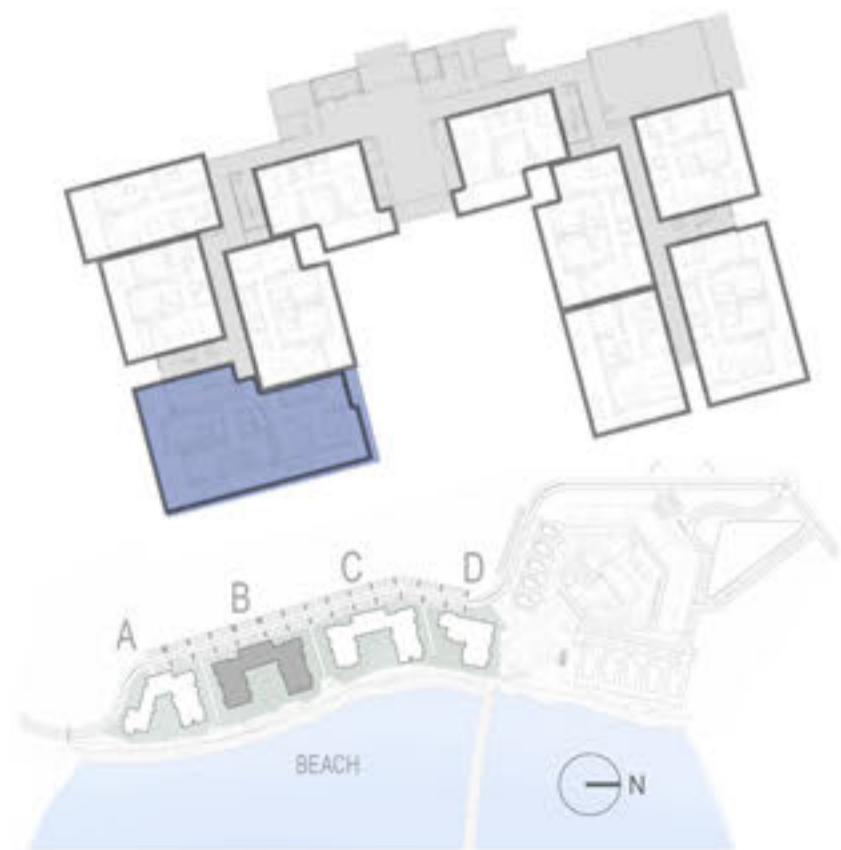

THE ADDRESS RESIDENCES FUJAIRAH RESORT + SPA

2 BED TYPE D

UNIT B-1-06

BUILDING B

LEVEL 1F

SELLABLE AREA

SUITE AREA	1231 ft ²
BALCONY AREA	110 ft ²
TOTAL SELLABLE AREA	1341 ft ²

Apartment Code: B-1-06
 Disclaimer: All materials, dimensions and drawings are approximate.

BUILDING D

LEVEL 2F

SELLABLE AREA

SUITE AREA	1714 ft ²
BALCONY AREA	203 ft ²
TOTAL SELLABLE AREA	1917 ft ²

Apartment Code: D-2-01
 Disclaimer: All materials, dimensions and drawings are approximate.

THE ADDRESS RESIDENCES FUJAIRAH RESORT + SPA

4 BED TYPE A

UNIT **B-G-08**

BUILDING **B**

LEVEL **GF**

SELLABLE AREA

SUITE AREA	2131 ft ²
PRIVATE GARDEN	1377 ft ²
TOTAL SELLABLE AREA	2131 ft ²

Apartment Code: B-G-08
 Disclaimer: All materials, dimensions and drawings are approximate.

THE ADDRESS RESIDENCES FUJAIRAH RESORT + SPA

4 BED TYPE B

UNIT **B-1-08**

BUILDING **B**

LEVEL **1F**

SELLABLE AREA

SUITE AREA 2153 ft²

BALCONY AREA 737 ft²