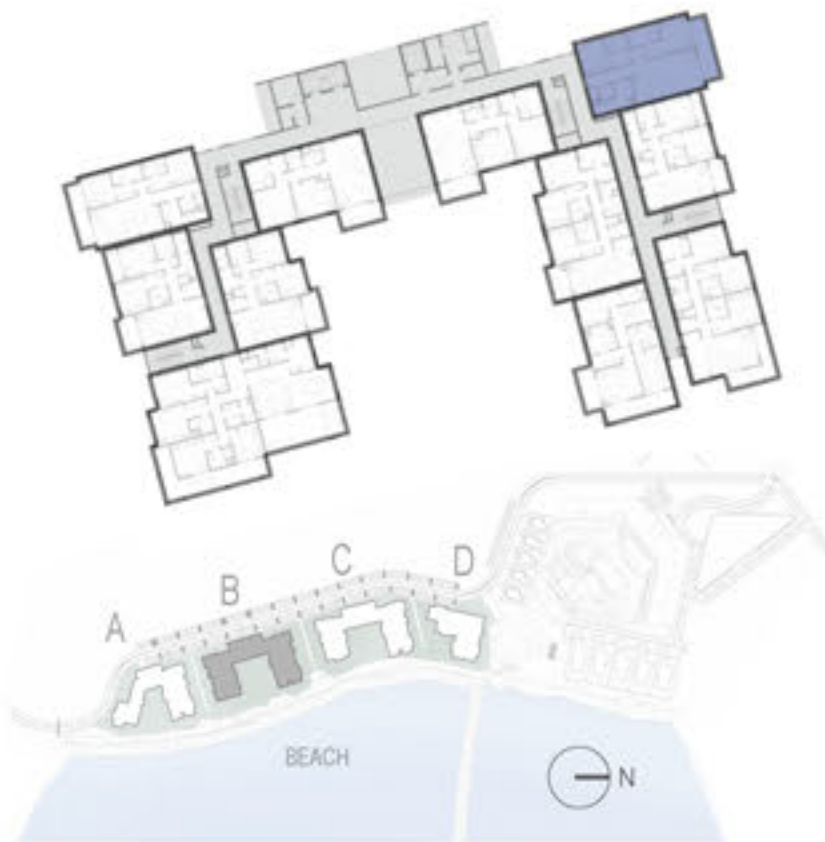

THE ADDRESS RESIDENCES FUJAIRAH RESORT + SPA

2 BED TYPE A

UNIT **B-1-01**

BUILDING **B**

LEVEL **1F**

SELLABLE AREA

SUITE AREA	1173 ft ²
BALCONY AREA	126 ft ²
TOTAL SELLABLE AREA	1299 ft ²

Apartment Code: B-1-01
 Disclaimer: All materials, dimensions and drawings are approximate.

THE ADDRESS RESIDENCES FUJAIRAH RESORT + SPA

2 BED TYPE B

UNIT **B-1-02**

BUILDING **B**

LEVEL **1F**

SELLABLE AREA

SUITE AREA	1115 ft ²
BALCONY AREA	148 ft ²
TOTAL SELLABLE AREA	1263 ft ²

Apartment Code: B-1-02
 Disclaimer: All materials, dimensions and drawings are approximate.

THE ADDRESS RESIDENCES FUJAIRAH RESORT + SPA

2 BED TYPE C

UNIT C-G-05

BUILDING C

LEVEL GF

SELLABLE AREA

SUITE AREA	1089 ft ²
PRIVATE GARDEN	283 ft ²
TOTAL SELLABLE AREA	1089 ft ²

Apartment Code: C-G-05
 Disclaimer: All materials, dimensions and drawings are approximate.

THE ADDRESS RESIDENCES FUJAIRAH RESORT + SPA

2 BED TYPE D

UNIT B-1-06

BUILDING B

LEVEL 1F

SELLABLE AREA

SUITE AREA	1231 ft ²
BALCONY AREA	110 ft ²
TOTAL SELLABLE AREA	1341 ft ²

Apartment Code: B-1-06
 Disclaimer: All materials, dimensions and drawings are approximate.