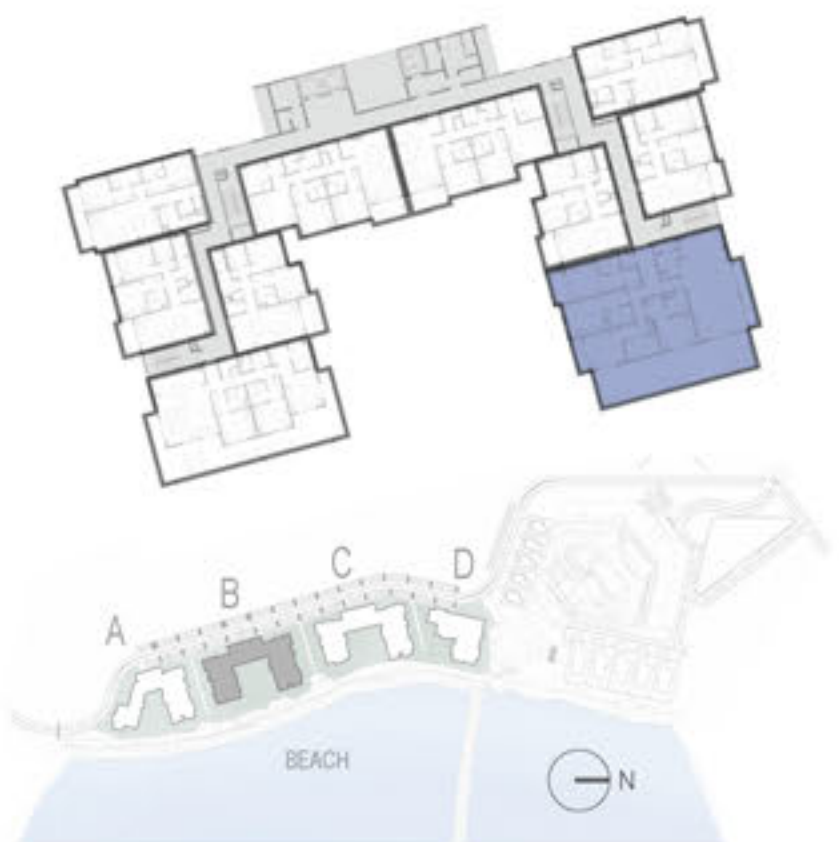

THE ADDRESS
FUJAIRAH RESORT + SPA

UJQ
UNION SQUARE

WILLES
WILLES

THE ADDRESS RESIDENCES FUJAIRAH RESORT + SPA

4 BED TYPE F

UNIT **B-3-03**

BUILDING **B**

LEVEL **3F**

SELLABLE AREA

SUITE AREA	2436 ft ²
BALCONY AREA	1132 ft ²
TOTAL SELLABLE AREA	3568 ft ²

Apartment Code: B-3-03
 Disclaimer: All materials, dimensions and drawings are approximate.

THE ADDRESS RESIDENCES FUJAIRAH RESORT + SPA