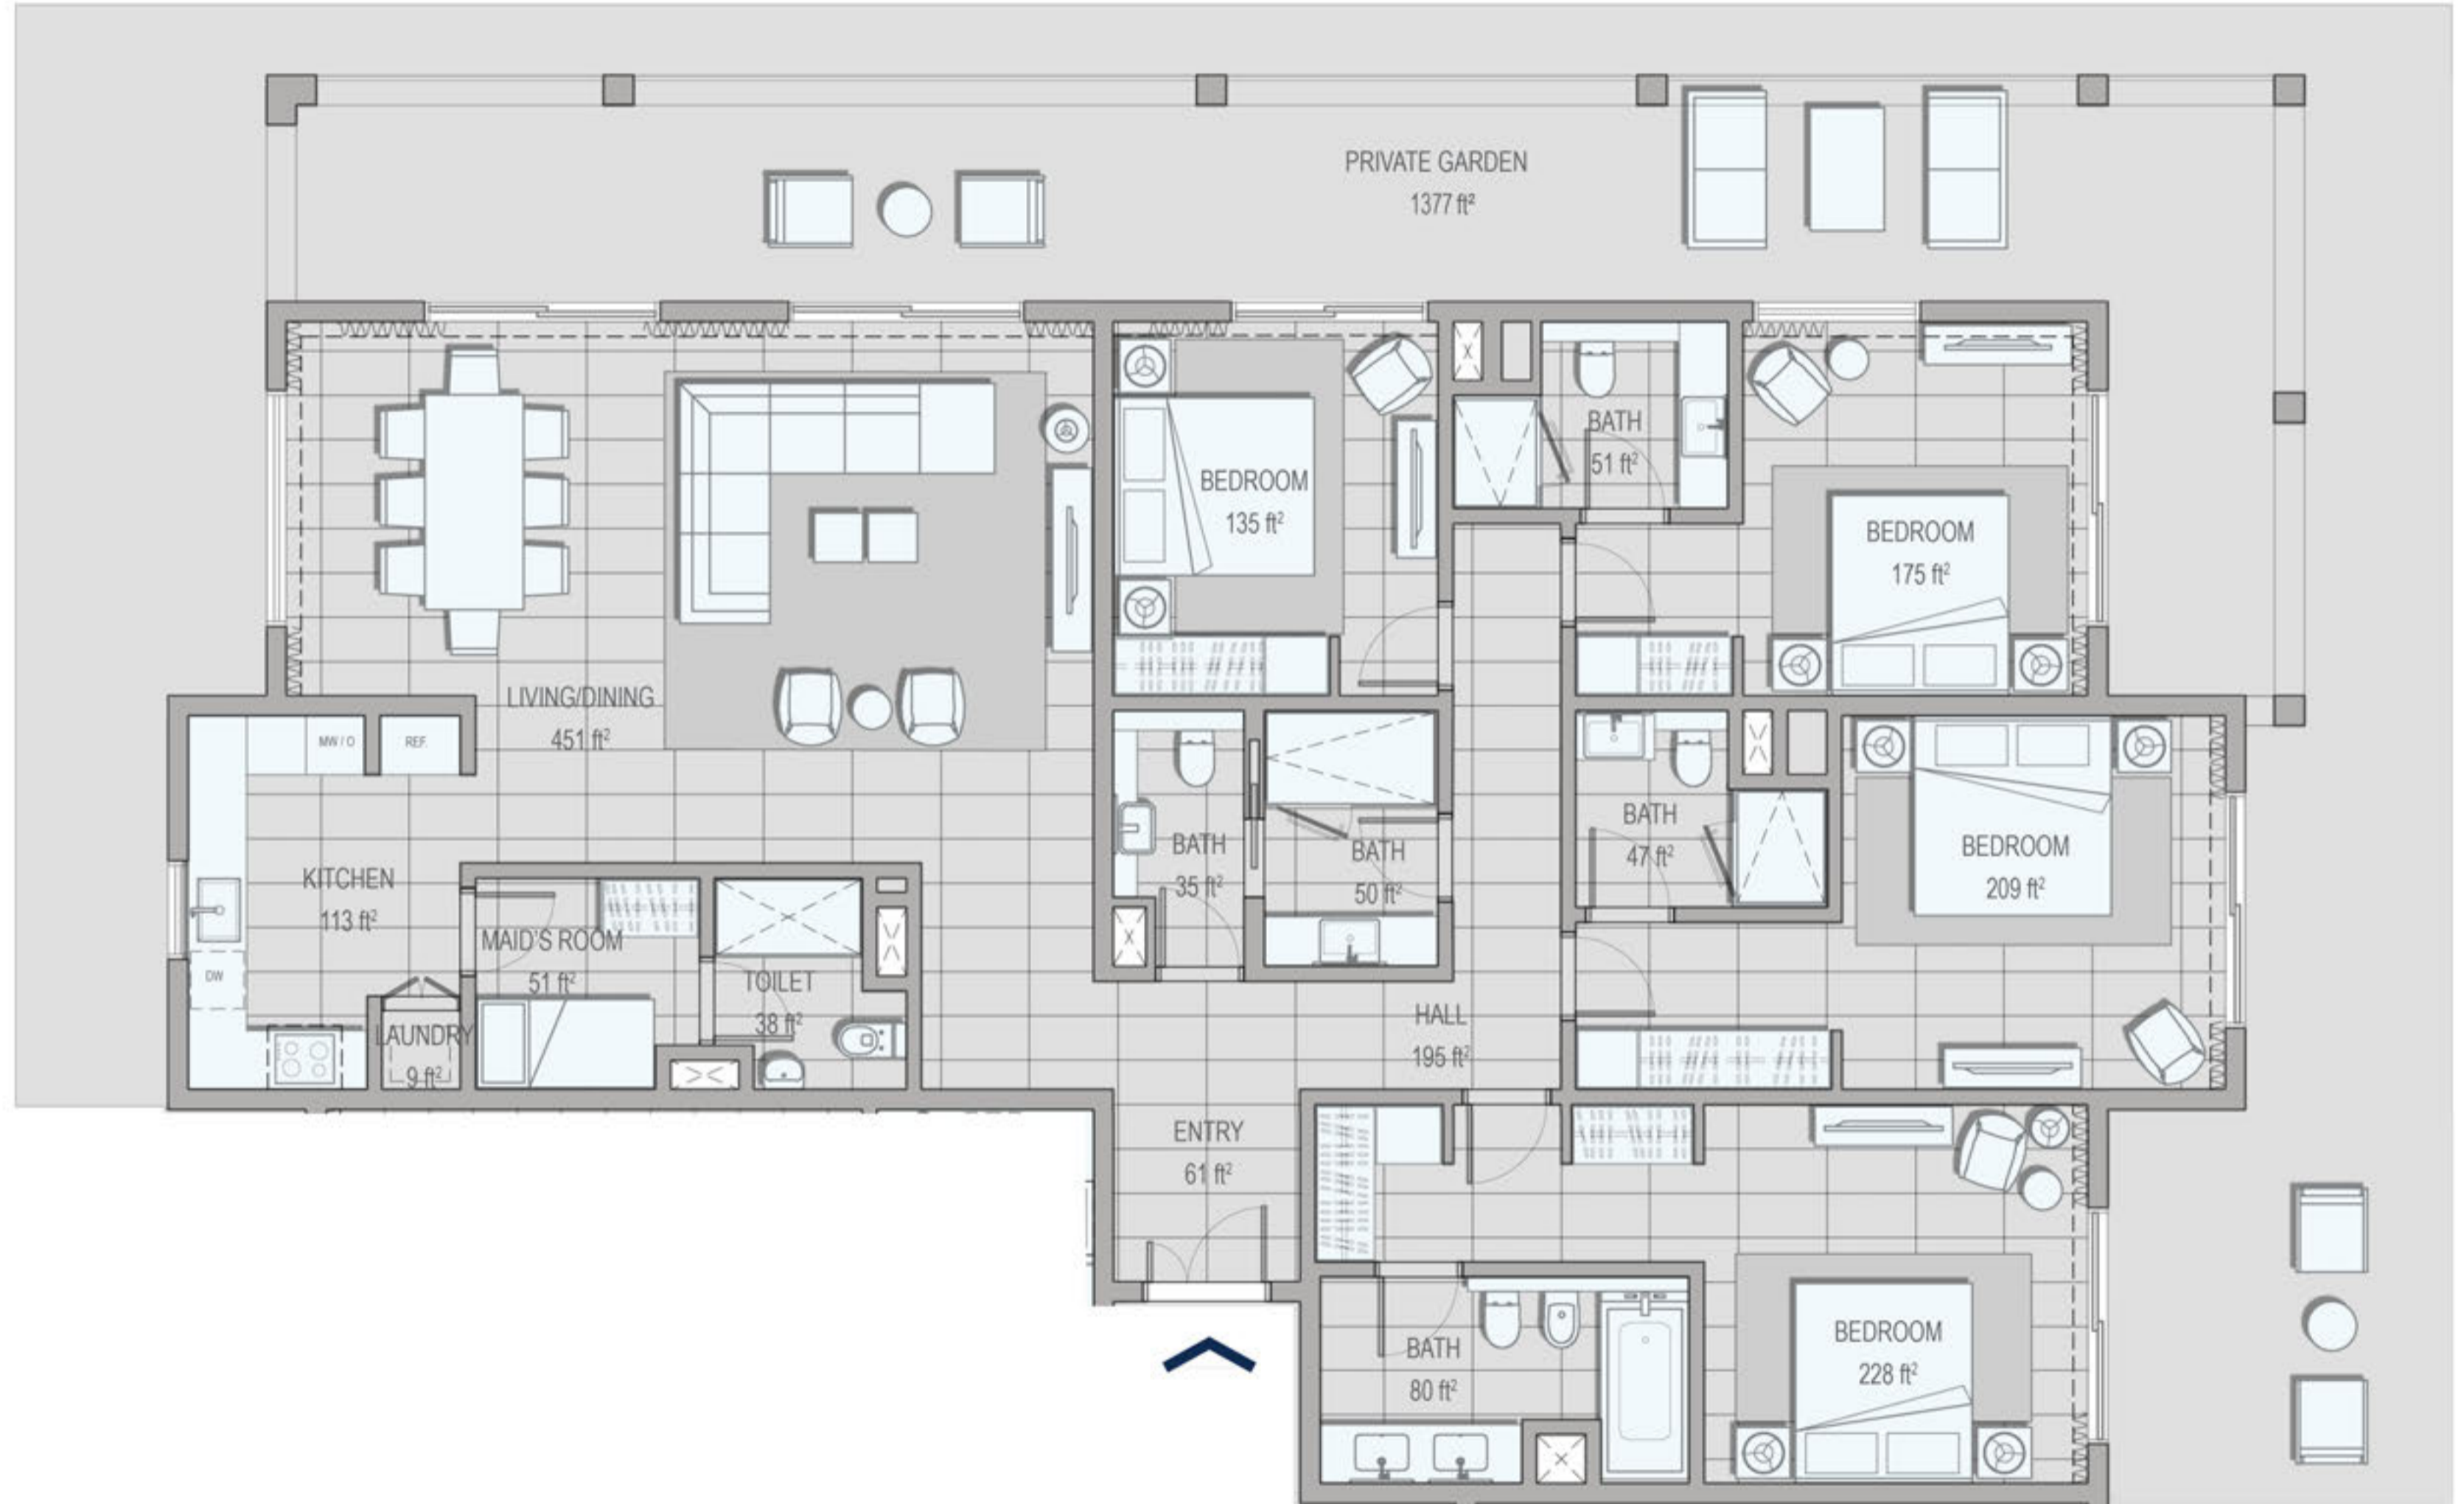

THE ADDRESS RESIDENCES FUJAIRAH RESORT + SPA

4 BED TYPE A

UNIT **B-G-08**

BUILDING **B**

LEVEL **GF**

SELLABLE AREA

SUITE AREA	2131 ft²
PRIVATE GARDEN	1377 ft²
TOTAL SELLABLE AREA	2131 ft²

Apartment Code: B-G-08
Disclaimer: All materials, dimensions and drawings are approximate.