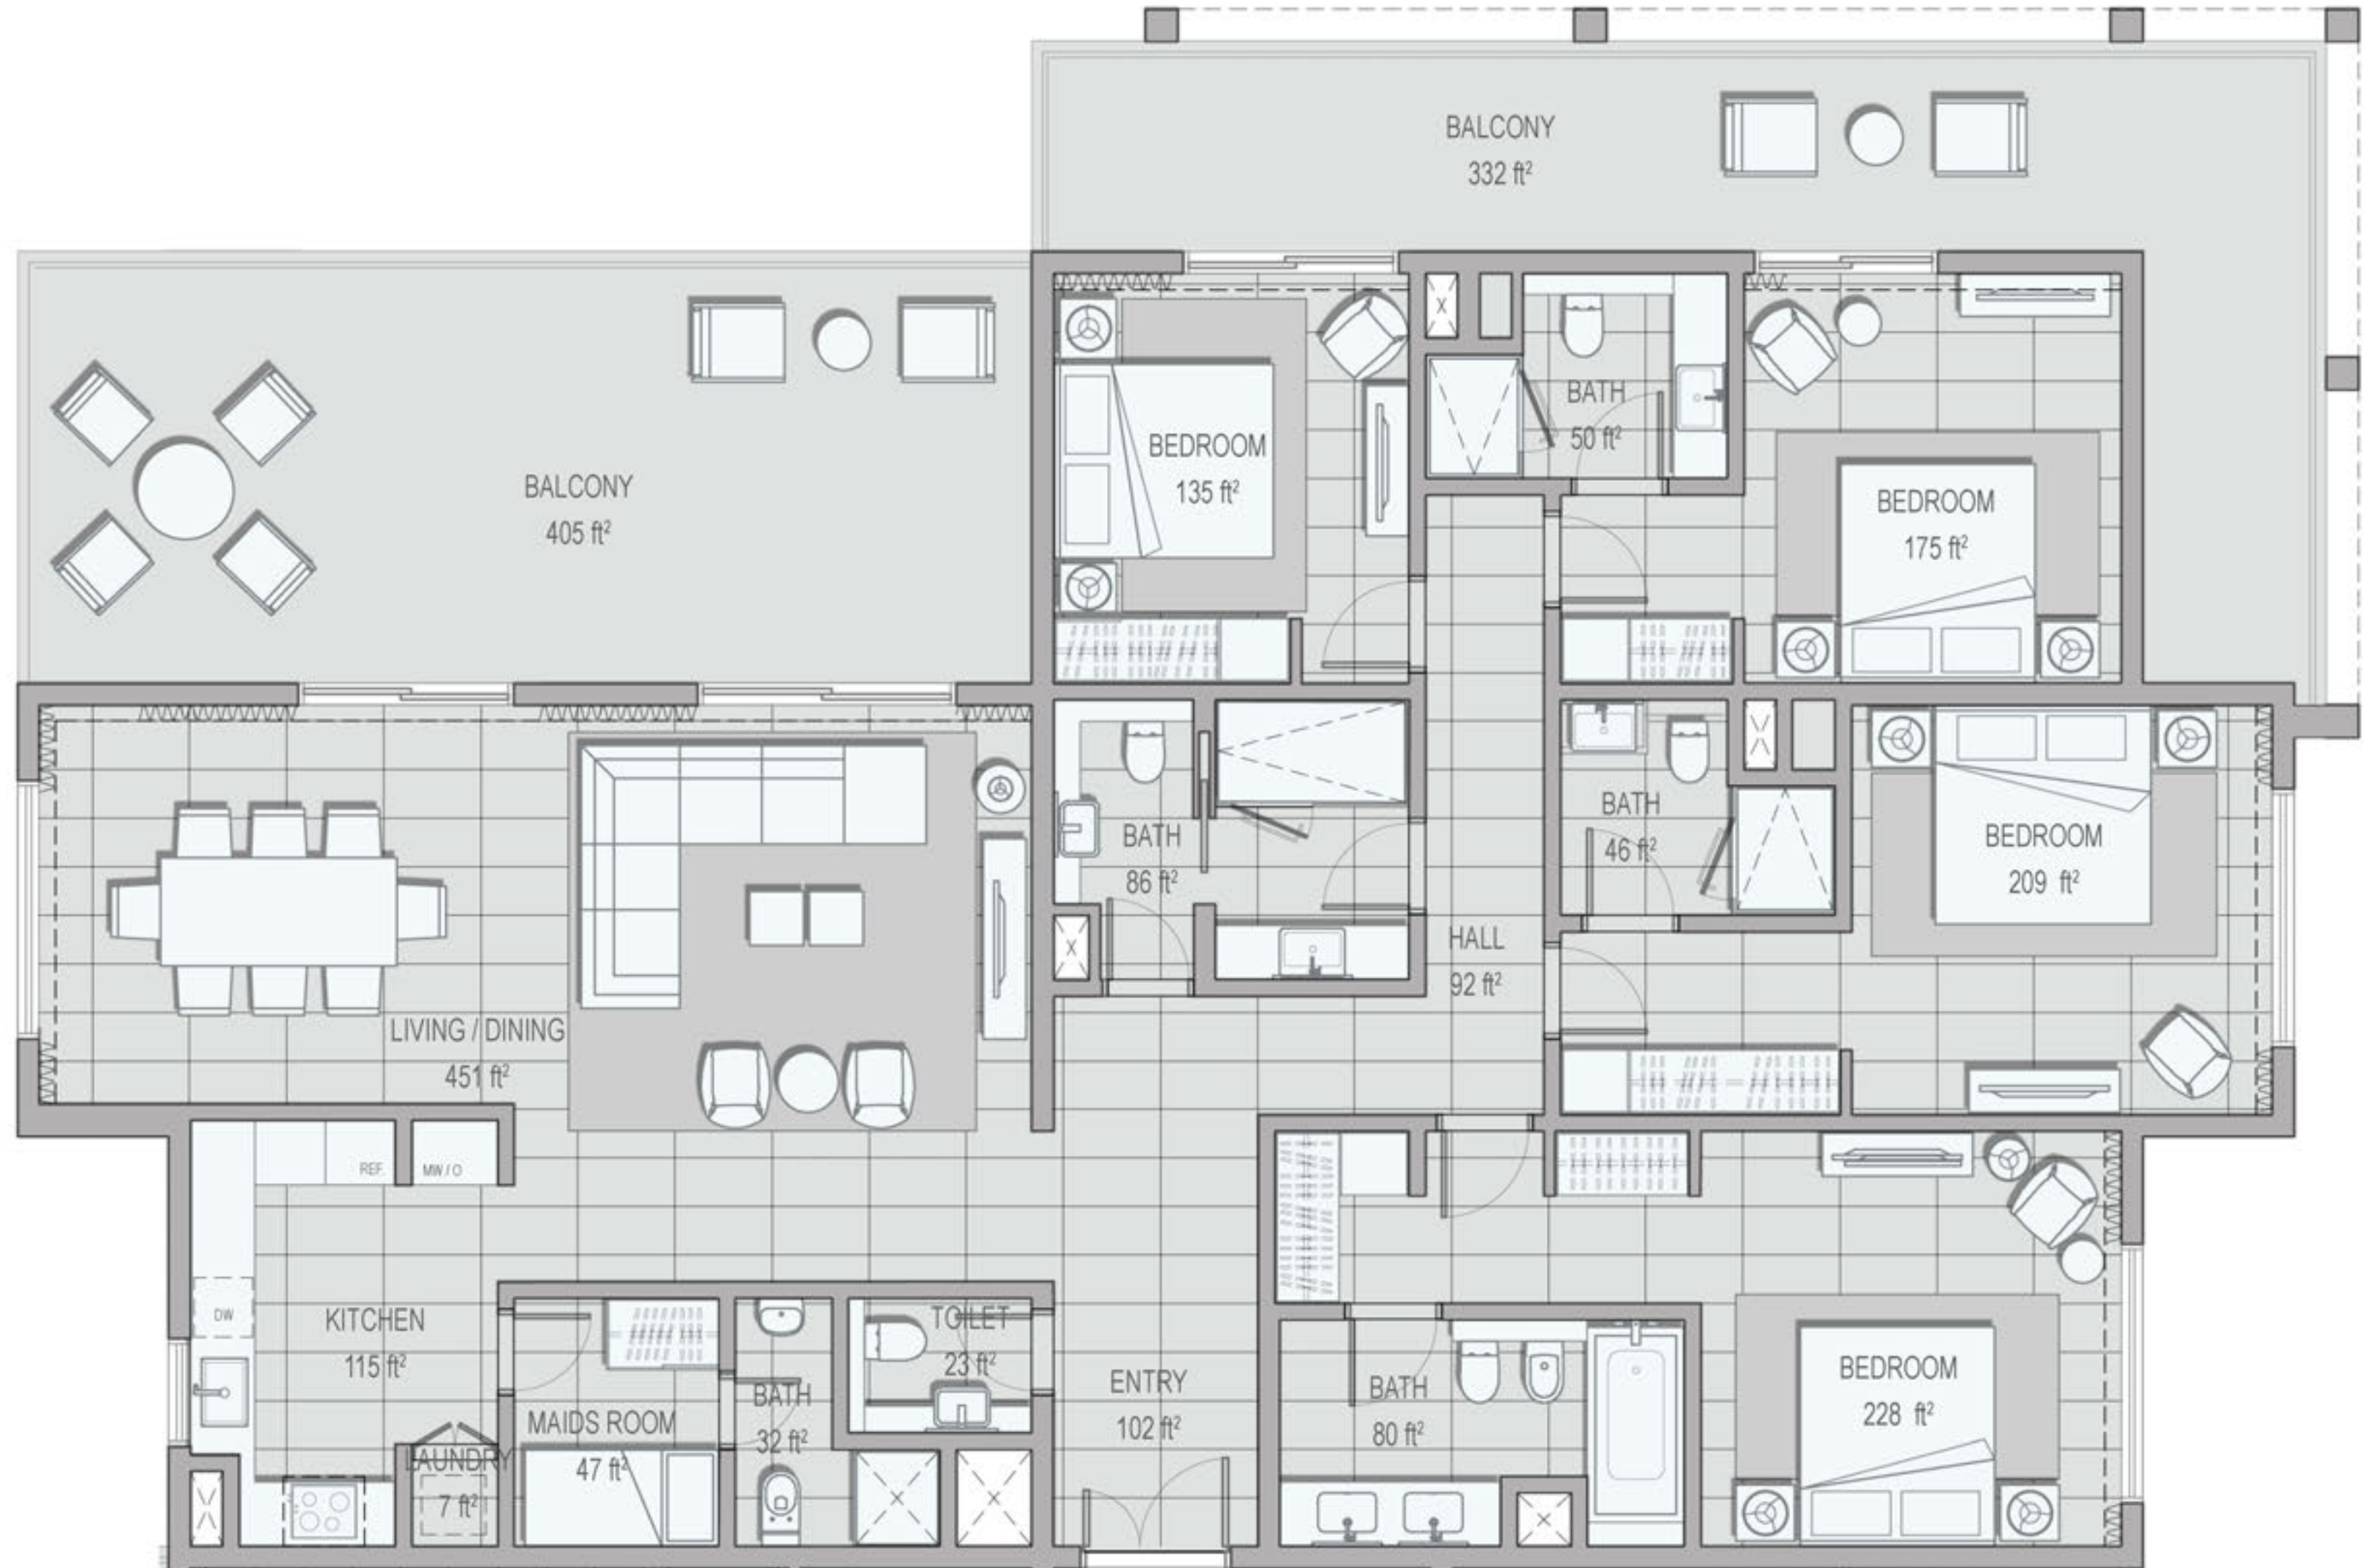

THE ADDRESS RESIDENCES FUJAIRAH RESORT + SPA

4 BED TYPE B

UNIT **B-1-08**

BUILDING **B**

LEVEL **1F**

SELLABLE AREA

SUITE AREA 2153 ft²

BALCONY AREA 737 ft²

TOTAL SELLABLE AREA 2890 ft²

Apartment Code: B-1-08
Disclaimer: All materials, dimensions and drawings are approximate.