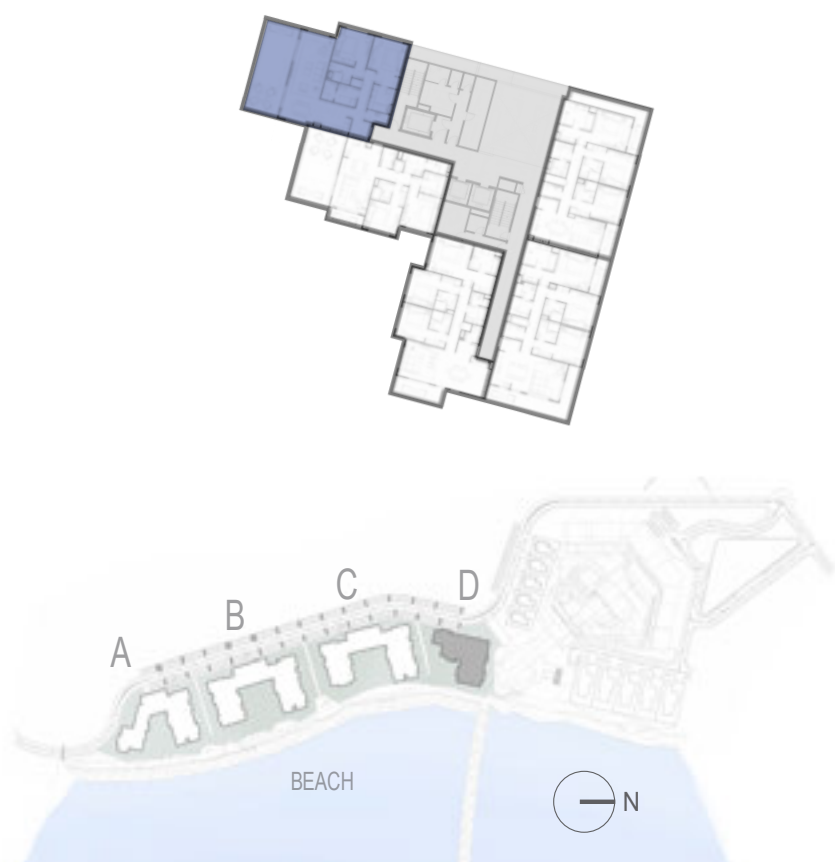

THE ADDRESS RESIDENCES FUJAIRAH RESORT + SPA

2 BED TYPE D

UNIT B-1-06

BUILDING B

LEVEL 1F

SELLABLE AREA

SUITE AREA	1231 ft ²
BALCONY AREA	110 ft ²
TOTAL SELLABLE AREA	1341 ft ²

Apartment Code: B-1-06
 Disclaimer: All materials, dimensions and drawings are approximate.

THE ADDRESS RESIDENCES FUJAIRAH RESORT + SPA

2 BED TYPE F

UNIT A-2-05

BUILDING A

LEVEL 2F

SELLABLE AREA

SUITE AREA	1568 ft ²
BALCONY AREA	130 ft ²
TOTAL SELLABLE AREA	1698 ft ²

Apartment Code: A-2-06
 Disclaimer: All materials, dimensions and drawings are approximate.

THE ADDRESS RESIDENCES FUJAIRAH RESORT + SPA

2 BED TYPE G

UNIT **D-1-05**

BUILDING **D**

LEVEL **1F**

SELLABLE AREA

SUITE AREA	1427 ft ²
BALCONY AREA	443 ft ²
TOTAL SELLABLE AREA	1870 ft²

THE ADDRESS RESIDENCES FUJAIRAH RESORT + SPA

3 BED TYPE A

UNIT **B-1-03**

BUILDING **B**

LEVEL **1F**

SELLABLE AREA

SUITE AREA	1573 ft ²
BALCONY AREA	195 ft ²
TOTAL SELLABLE AREA	1768 ft ²

Apartment Code: B-1-03
 Disclaimer: All materials, dimensions and drawings are approximate.