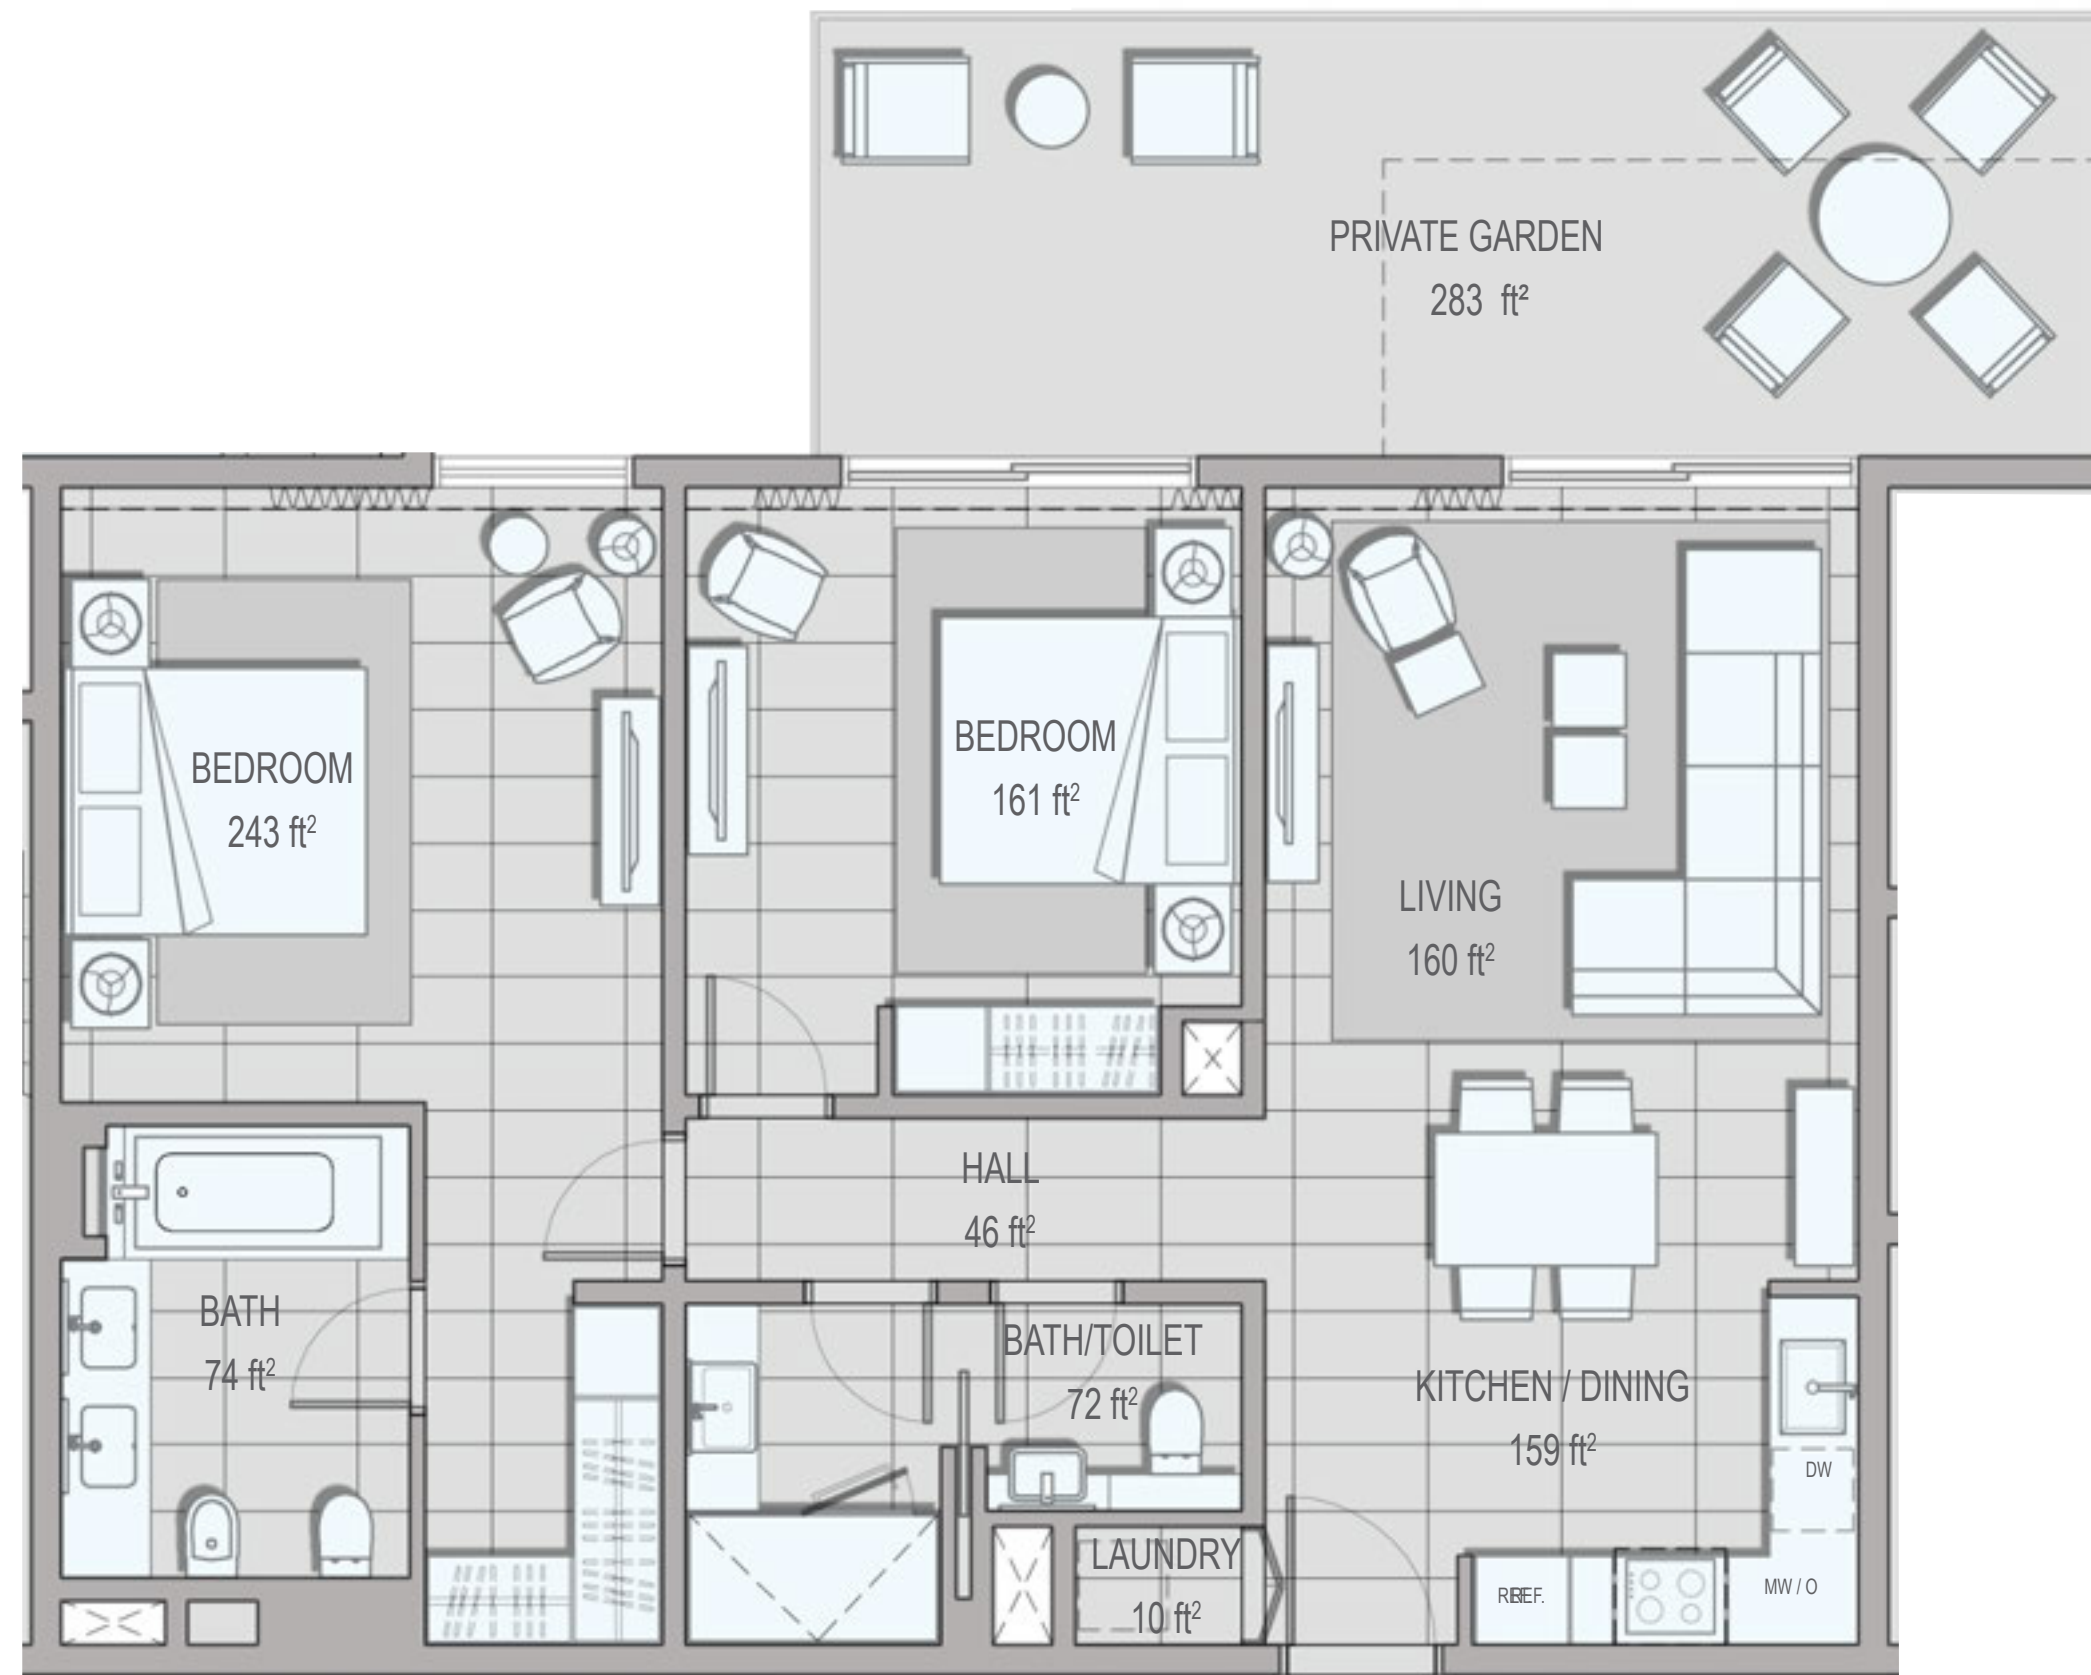

THE ADDRESS RESIDENCES FUJAIRAH RESORT + SPA

2 BED TYPE A

UNIT **B-1-01**

BUILDING **B**

LEVEL **1F**

SELLABLE AREA

SUITE AREA	1173 ft ²
BALCONY AREA	126 ft ²
TOTAL SELLABLE AREA	1299 ft ²

Apartment Code: B-1-01
 Disclaimer: All materials, dimensions and drawings are approximate.

THE ADDRESS RESIDENCES FUJAIRAH RESORT + SPA

2 BED TYPE B

UNIT **B-1-02**

BUILDING **B**

LEVEL **1F**

SELLABLE AREA

SUITE AREA	1115 ft ²
BALCONY AREA	148 ft ²
TOTAL SELLABLE AREA	1263 ft ²

Apartment Code: B-1-02
 Disclaimer: All materials, dimensions and drawings are approximate.

THE ADDRESS RESIDENCES FUJAIRAH RESORT + SPA

2 BED TYPE C

UNIT C-G-05

BUILDING C

LEVEL GF

SELLABLE AREA

SUITE AREA	1089 ft ²
PRIVATE GARDEN	283 ft ²
TOTAL SELLABLE AREA	1089 ft ²

Apartment Code: C-G-05
 Disclaimer: All materials, dimensions and drawings are approximate.

THE ADDRESS RESIDENCES FUJAIRAH RESORT + SPA

2 BED TYPE D

UNIT B-1-06

BUILDING B

LEVEL 1F

SELLABLE AREA

SUITE AREA	1231 ft ²
BALCONY AREA	110 ft ²
TOTAL SELLABLE AREA	1341 ft ²

Apartment Code: B-1-06
 Disclaimer: All materials, dimensions and drawings are approximate.