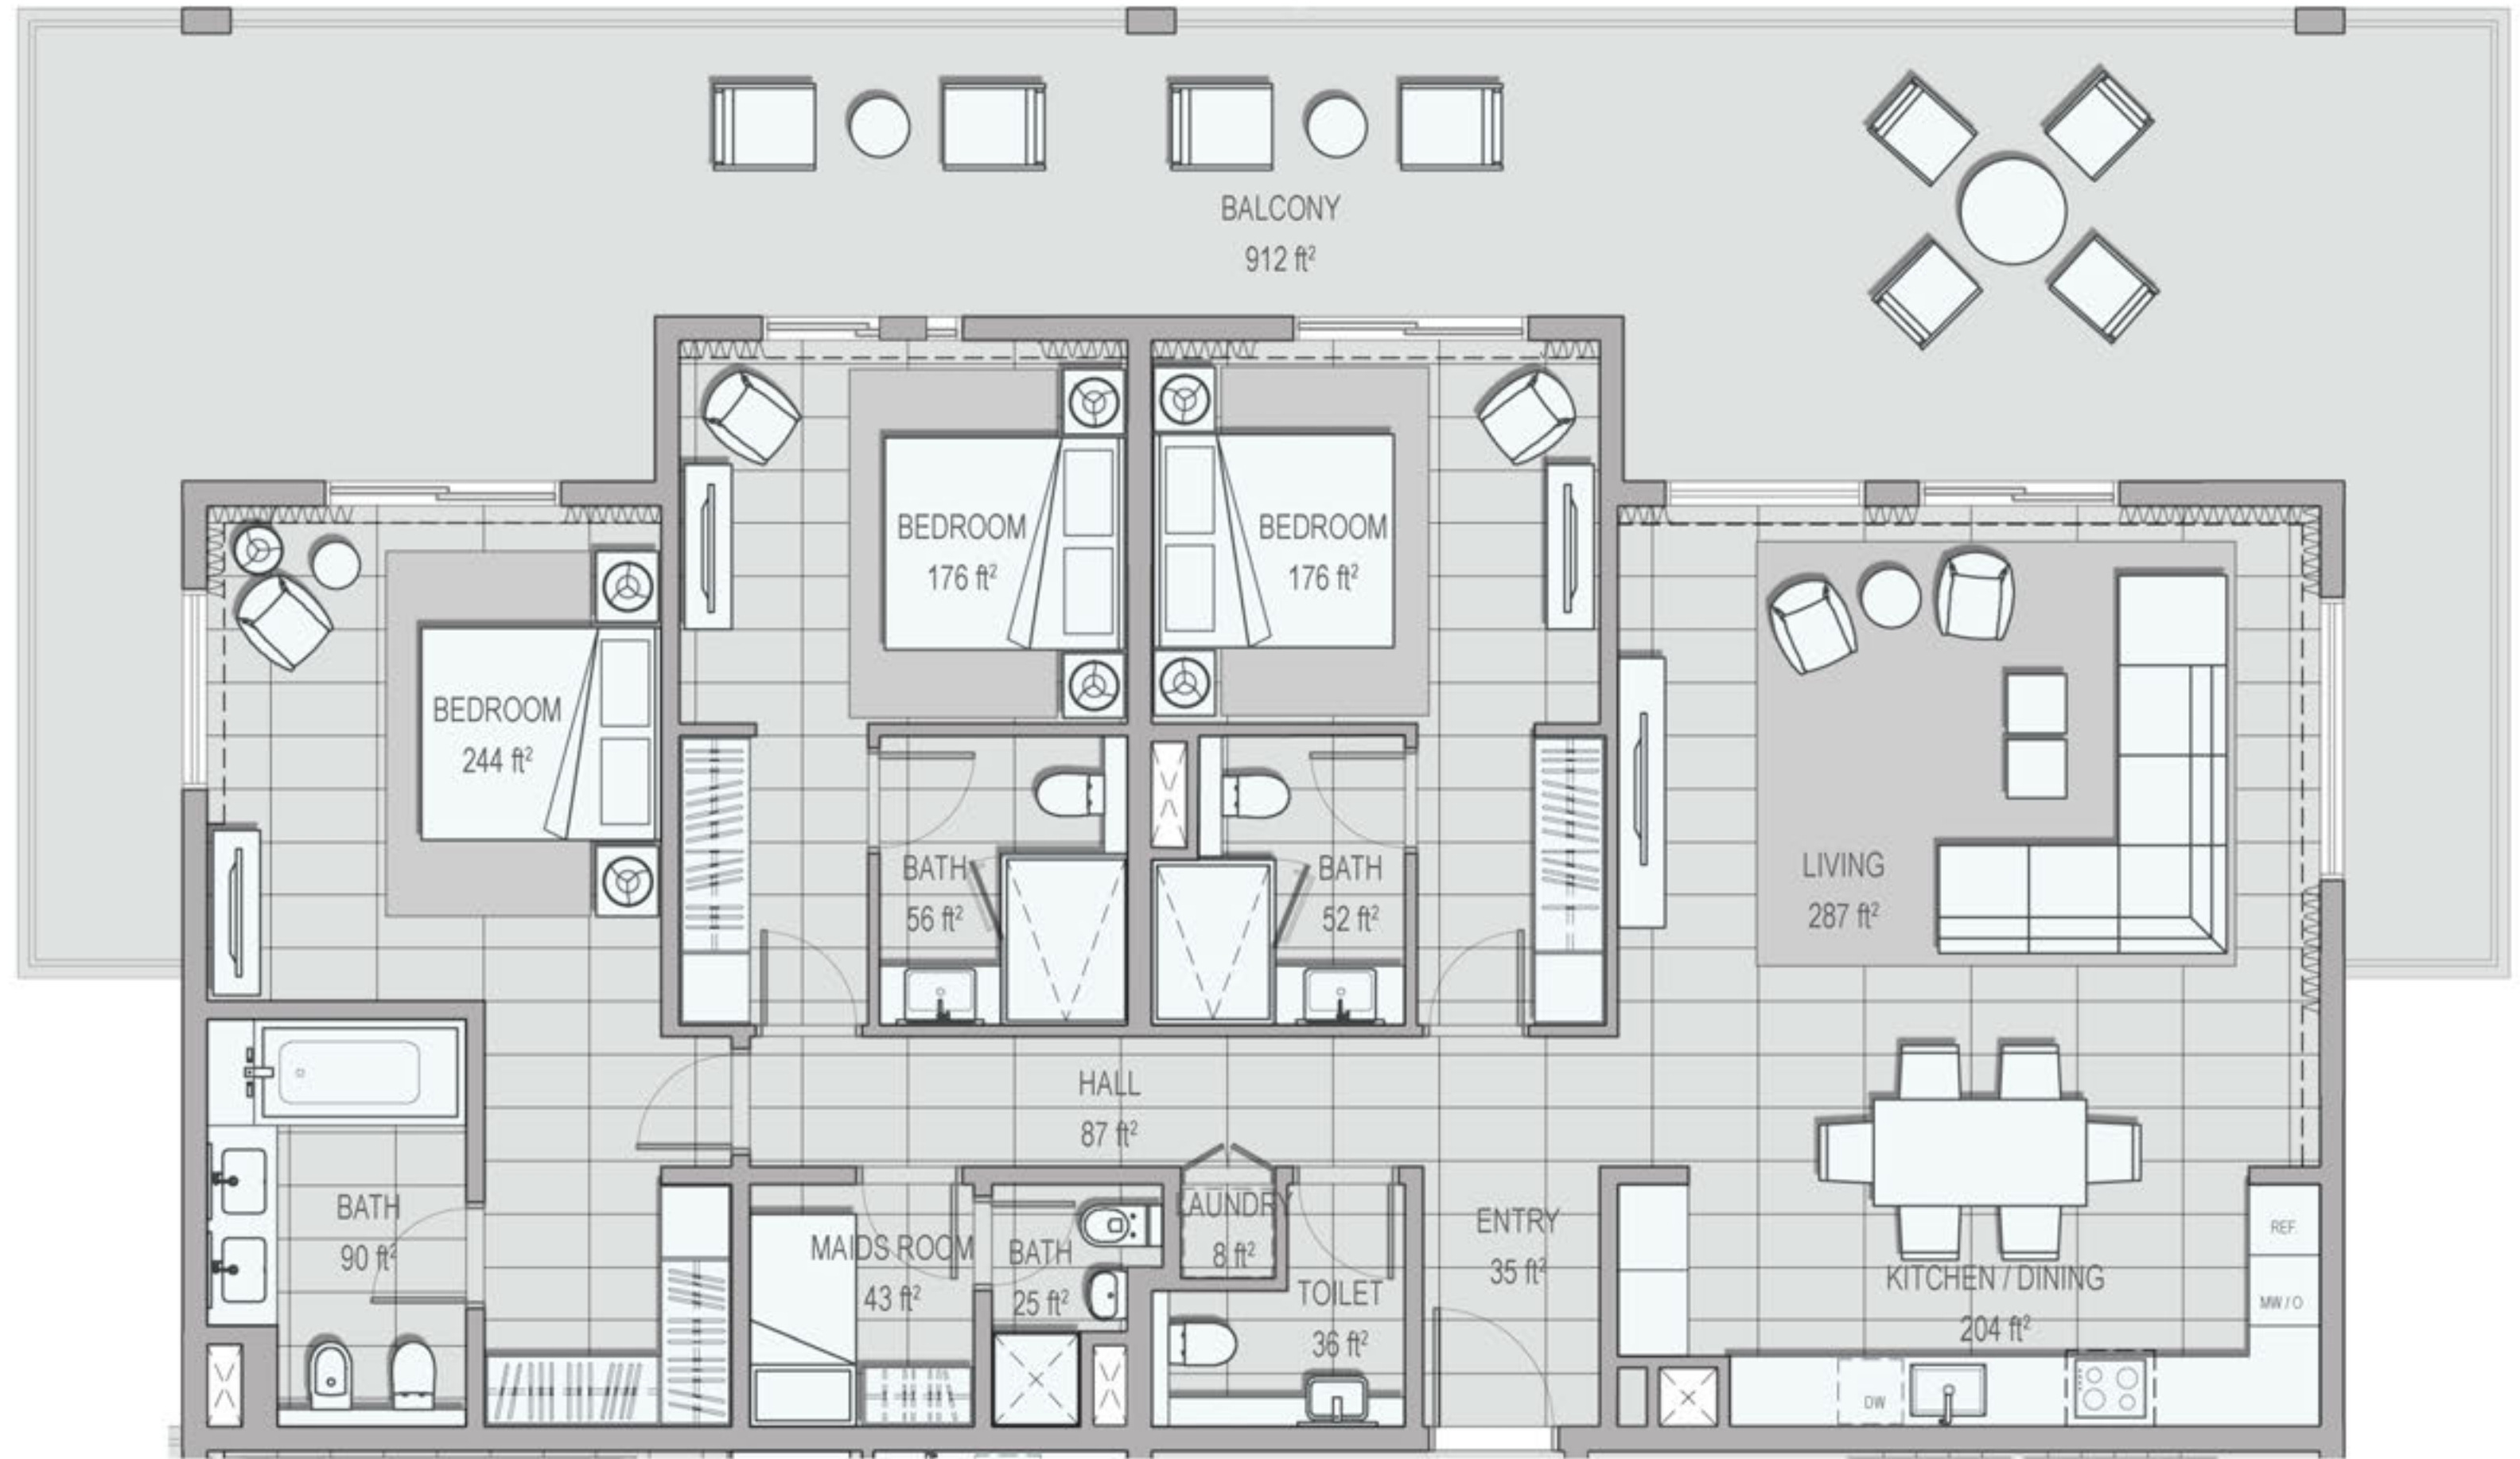

SELLABLE AREA

SUITE AREA	1607 ft ²
BALCONY AREA	196 ft ²
TOTAL SELLABLE AREA	1803 ft ²

Apartment Code: B-2-03
 Disclaimer: All materials, dimensions and drawings are approximate.

THE ADDRESS RESIDENCES FUJAIRAH RESORT + SPA

3 BED TYPE D

UNIT **B-3-08**

BUILDING **B**

LEVEL **3F**

SELLABLE AREA

SUITE AREA 1718 ft²

BALCONY AREA 912 ft²

TOTAL SELLABLE AREA 2630 ft²