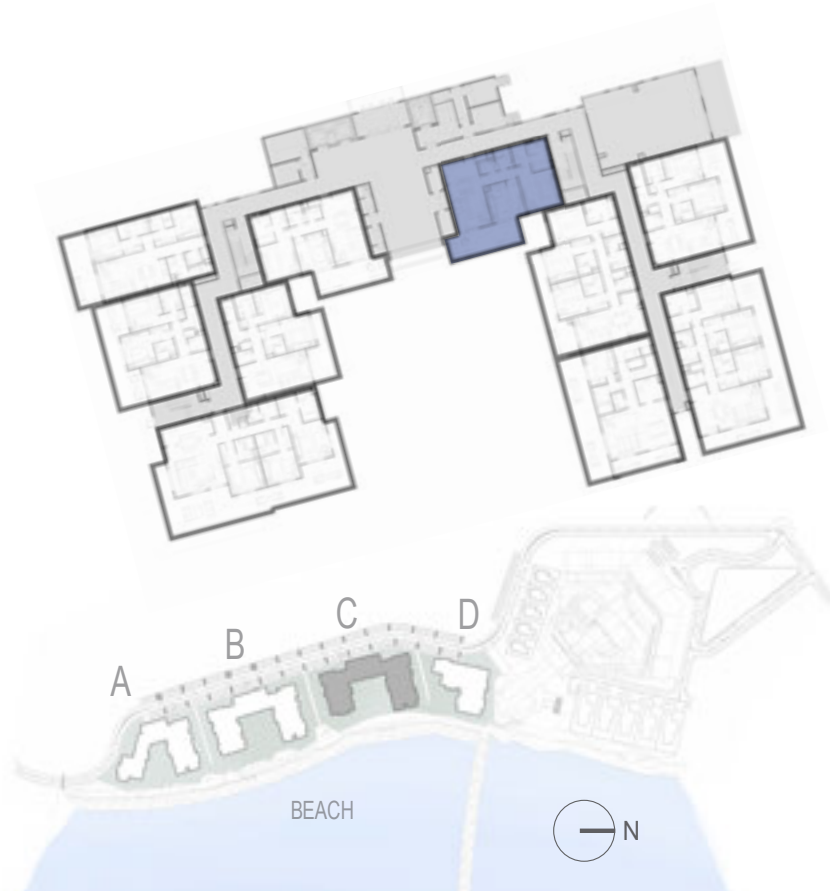

THE ADDRESS RESIDENCES FUJAIRAH RESORT + SPA

2 BED TYPE A

UNIT **B-1-01**

BUILDING **B**

LEVEL **1F**

SELLABLE AREA

SUITE AREA	1173 ft ²
BALCONY AREA	126 ft ²
TOTAL SELLABLE AREA	1299 ft ²

Apartment Code: B-1-01
 Disclaimer: All materials, dimensions and drawings are approximate.

THE ADDRESS RESIDENCES FUJAIRAH RESORT + SPA

2 BED TYPE B

UNIT **B-1-02**

BUILDING **B**

LEVEL **1F**

SELLABLE AREA

SUITE AREA	1115 ft ²
BALCONY AREA	148 ft ²
TOTAL SELLABLE AREA	1263 ft ²

Apartment Code: B-1-02
 Disclaimer: All materials, dimensions and drawings are approximate.

THE ADDRESS RESIDENCES FUJAIRAH RESORT + SPA

2 BED TYPE C

UNIT C-G-05

BUILDING C

LEVEL GF

SELLABLE AREA

SUITE AREA	1089 ft ²
PRIVATE GARDEN	283 ft ²
TOTAL SELLABLE AREA	1089 ft ²

Apartment Code: C-G-05
 Disclaimer: All materials, dimensions and drawings are approximate.

THE ADDRESS RESIDENCES FUJAIRAH RESORT + SPA

2 BED TYPE D

UNIT B-1-06

BUILDING B

LEVEL 1F

SELLABLE AREA

SUITE AREA	1231 ft ²
BALCONY AREA	110 ft ²
TOTAL SELLABLE AREA	1341 ft ²

Apartment Code: B-1-06
 Disclaimer: All materials, dimensions and drawings are approximate.