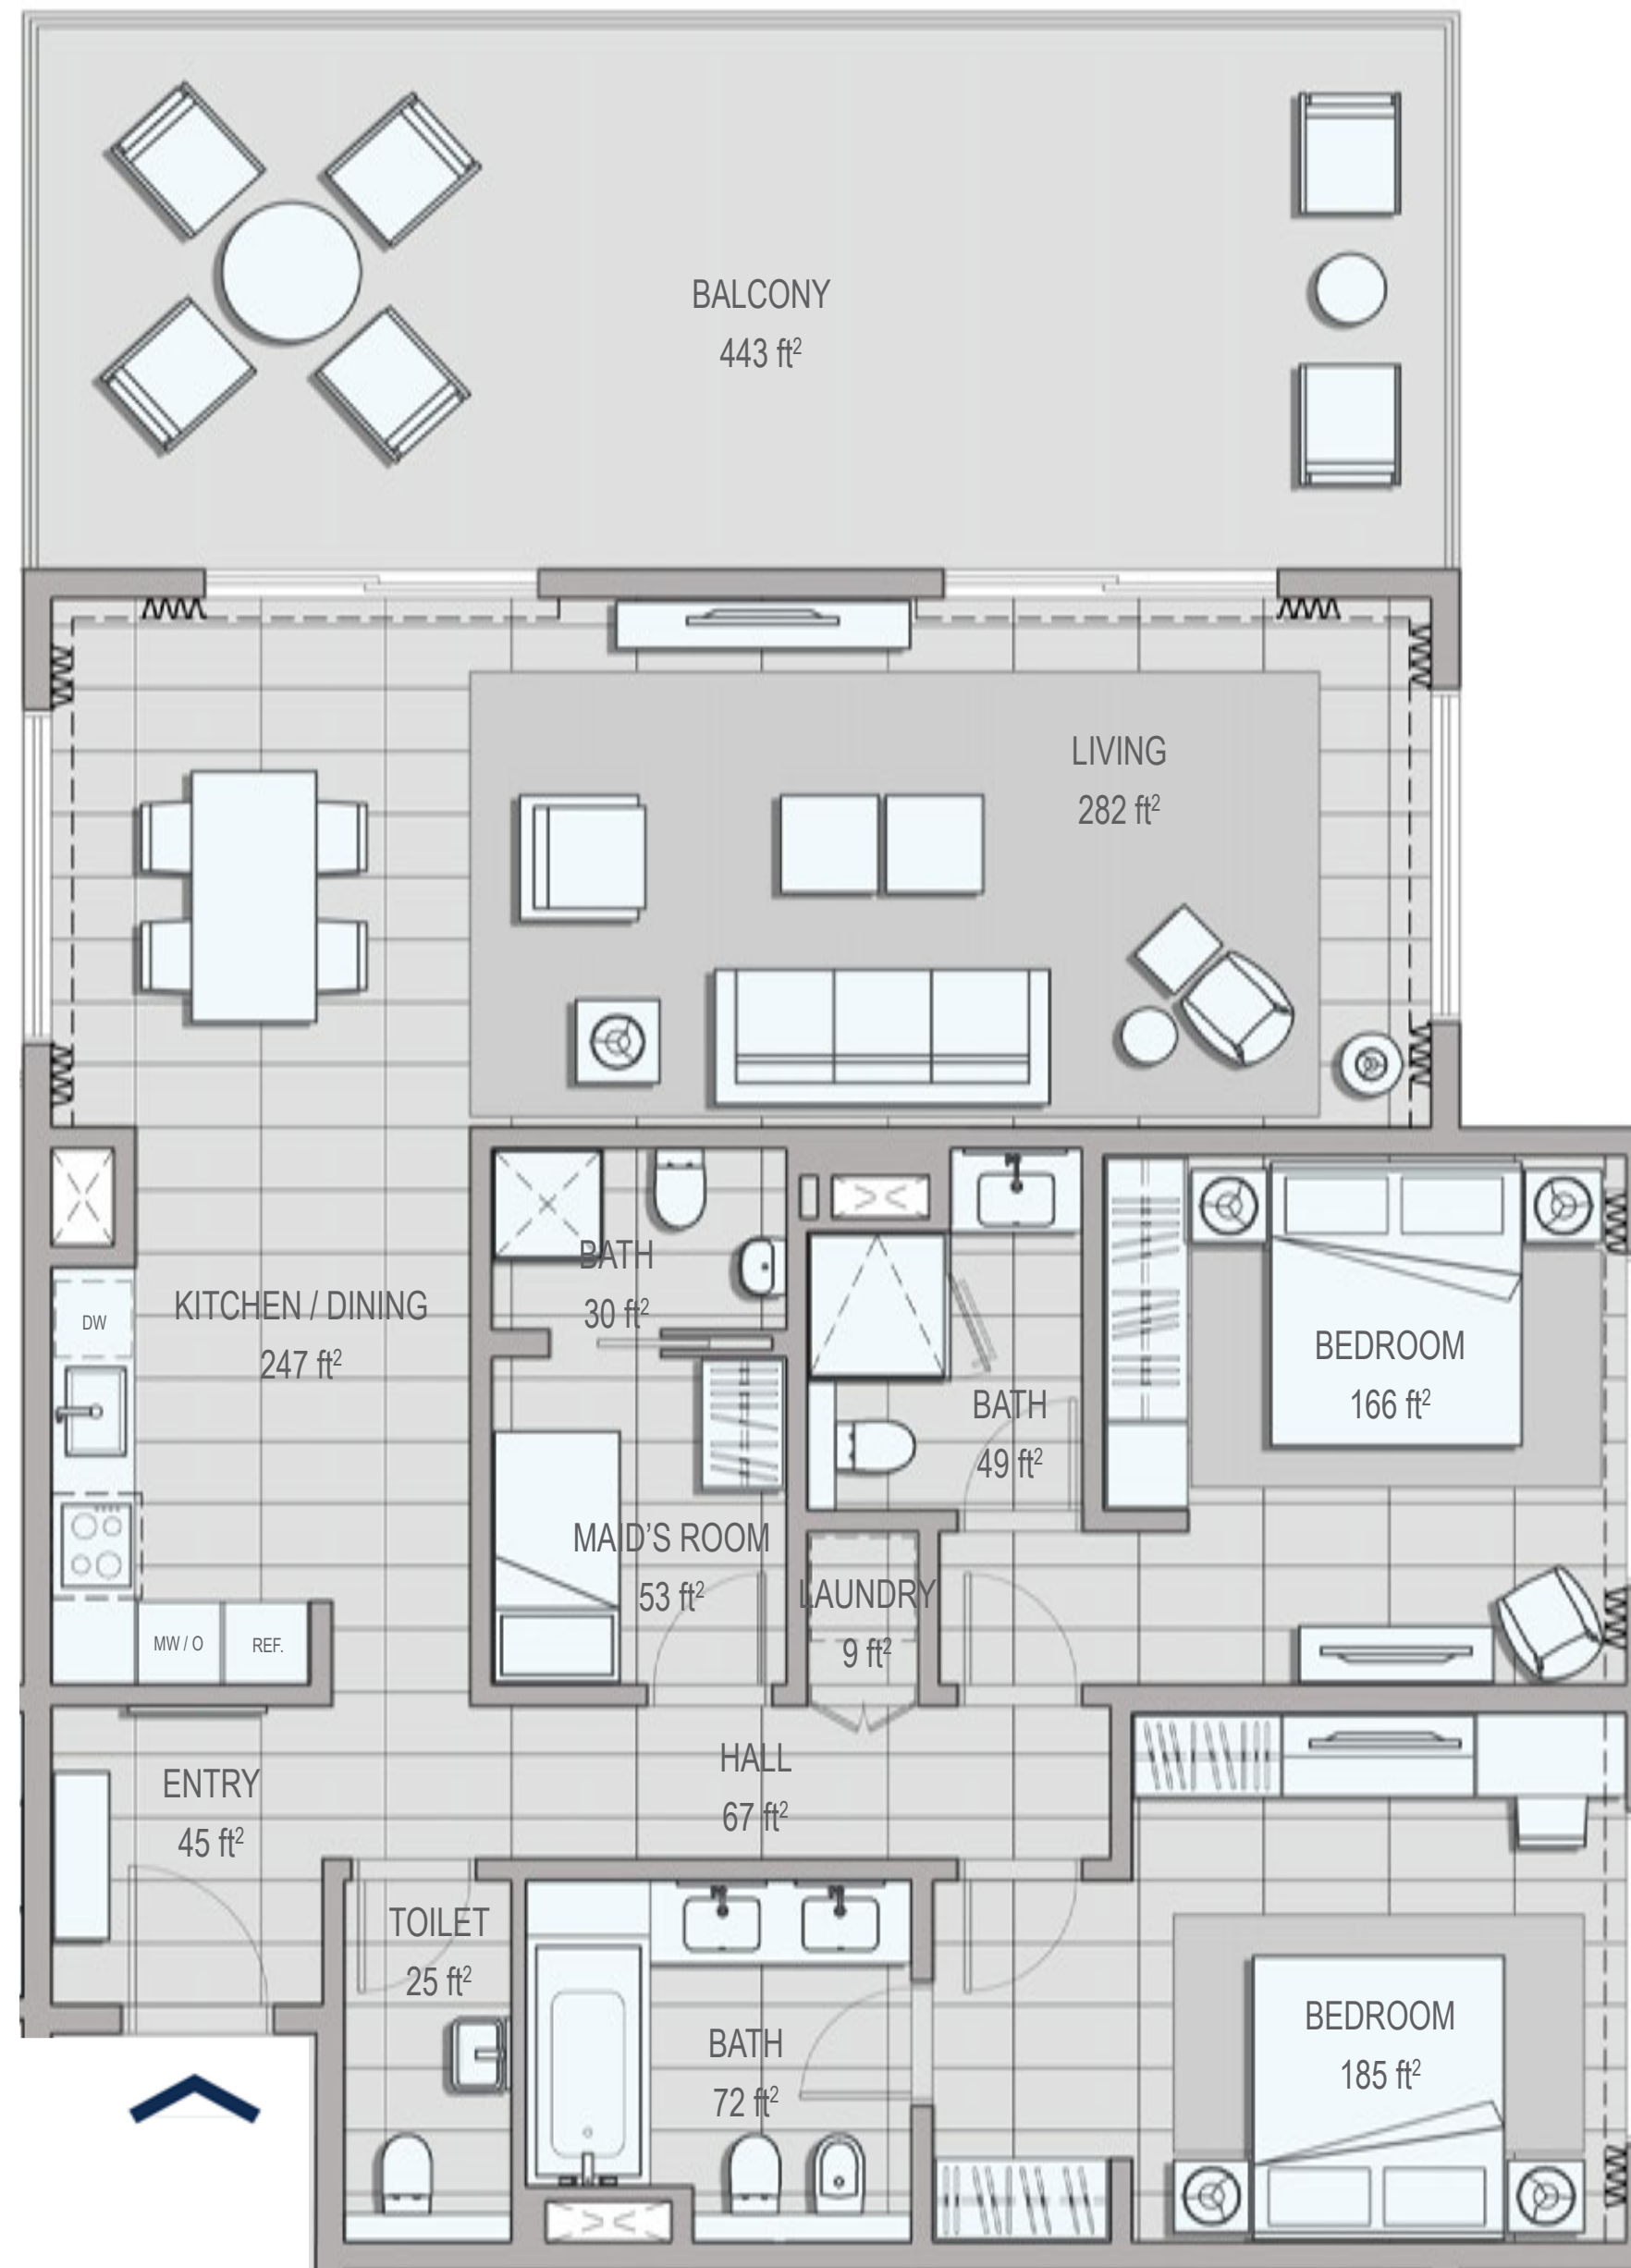

THE ADDRESS RESIDENCES FUJAIRAH RESORT + SPA

2 BED TYPE D

UNIT B-1-06

BUILDING B

LEVEL 1F

SELLABLE AREA

SUITE AREA	1231 ft ²
BALCONY AREA	110 ft ²
TOTAL SELLABLE AREA	1341 ft ²

Apartment Code: B-1-06
 Disclaimer: All materials, dimensions and drawings are approximate.

THE ADDRESS RESIDENCES FUJAIRAH RESORT + SPA

2 BED TYPE F

UNIT A-2-05

BUILDING A

LEVEL 2F

SELLABLE AREA

SUITE AREA	1568 ft ²
BALCONY AREA	130 ft ²
TOTAL SELLABLE AREA	1698 ft ²

Apartment Code: A-2-06
 Disclaimer: All materials, dimensions and drawings are approximate.

THE ADDRESS RESIDENCES FUJAIRAH RESORT + SPA

2 BED TYPE G

UNIT **D-1-05**

BUILDING **D**

LEVEL **1F**

SELLABLE AREA

SUITE AREA	1427 ft ²
BALCONY AREA	443 ft ²
TOTAL SELLABLE AREA	1870 ft²

THE ADDRESS RESIDENCES FUJAIRAH RESORT + SPA

3 BED TYPE A

UNIT **B-1-03**

BUILDING **B**

LEVEL **1F**

SELLABLE AREA

SUITE AREA	1573 ft ²
BALCONY AREA	195 ft ²
TOTAL SELLABLE AREA	1768 ft ²

Apartment Code: B-1-03
 Disclaimer: All materials, dimensions and drawings are approximate.