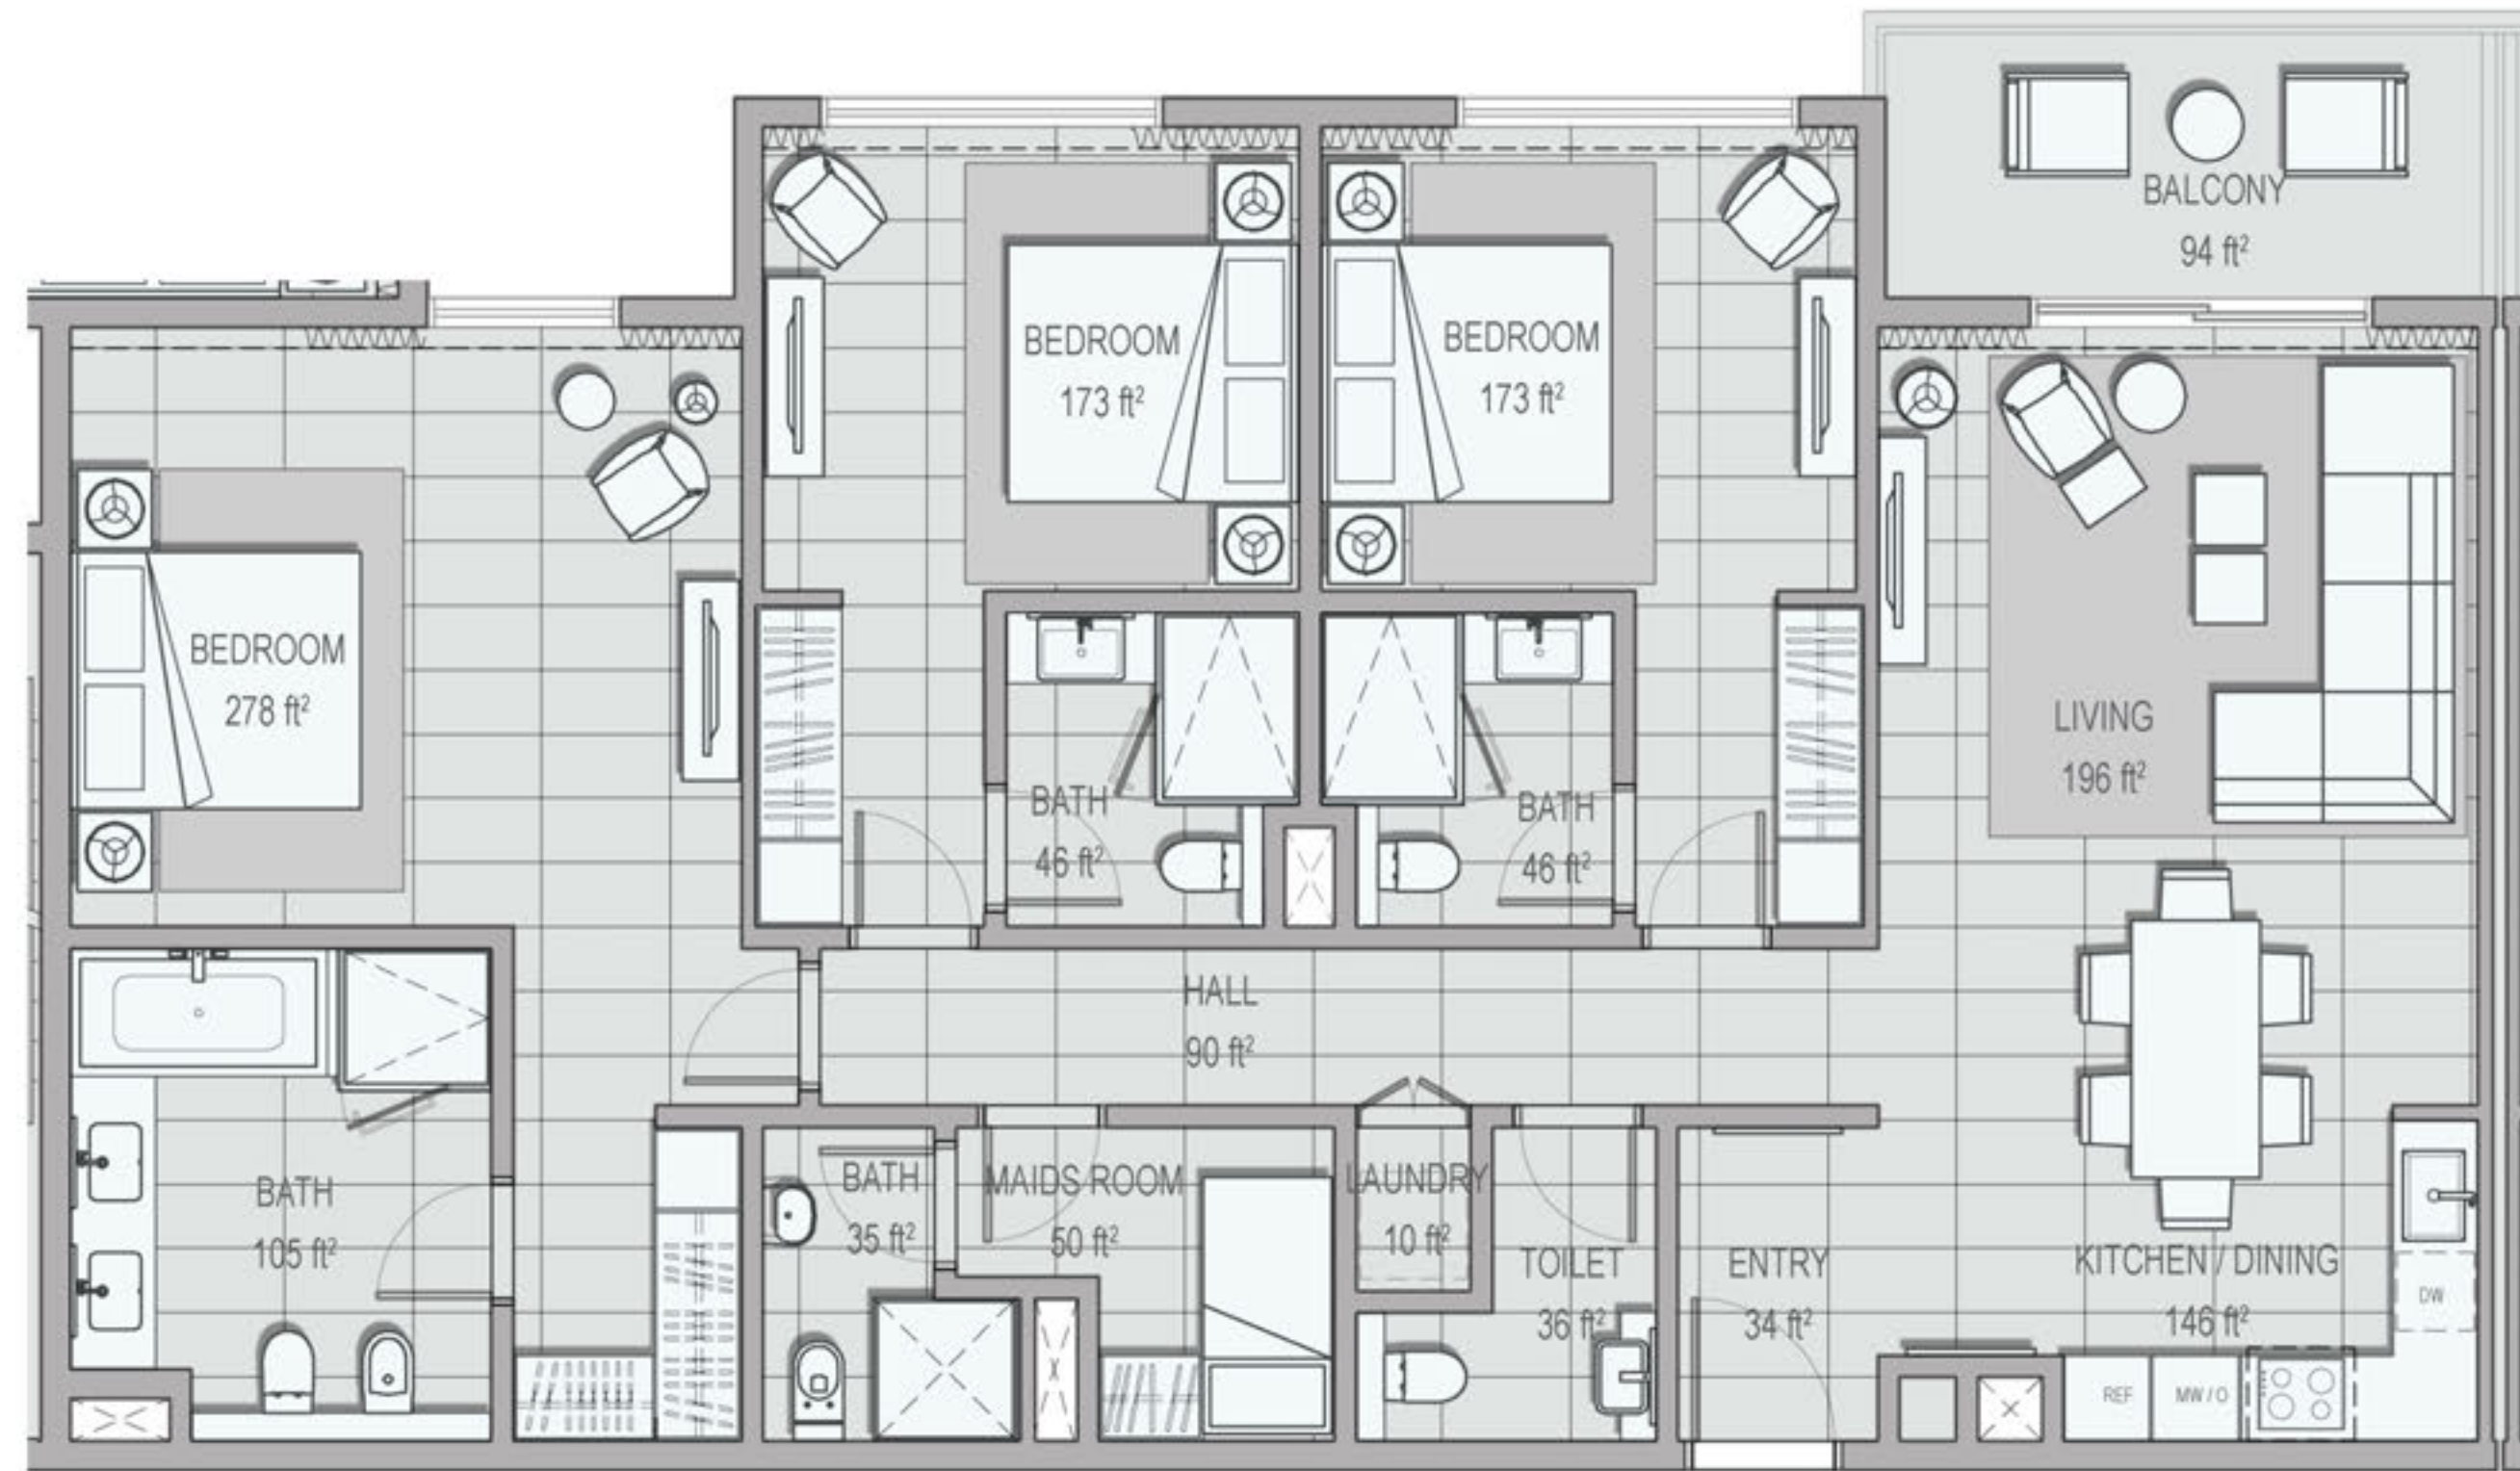

3 BED TYPE A

UNIT **B-1-03**

BUILDING **B**

LEVEL **1F**

SELLABLE AREA

SUITE AREA	1573 ft ²
BALCONY AREA	195 ft ²
TOTAL SELLABLE AREA	1768 ft ²

Apartment Code: B-1-03
 Disclaimer: All materials, dimensions and drawings are approximate.

THE ADDRESS RESIDENCES FUJAIRAH RESORT + SPA

3 BED TYPE B

UNIT B-2-06

BUILDING B

LEVEL 2F

SELLABLE AREA

SUITE AREA 1620 ft²

BALCONY AREA 94 ft²

TOTAL SELLABLE AREA 1714 ft²

Apartment Code: B-2-06
 Disclaimer: All materials, dimensions and drawings are approximate.

THE ADDRESS RESIDENCES FUJAIRAH RESORT + SPA

3 BED TYPE C

UNIT B-2-03

BUILDING B

LEVEL 2F

SELLABLE AREA

SUITE AREA	1607 ft ²
BALCONY AREA	196 ft ²
TOTAL SELLABLE AREA	1803 ft ²

Apartment Code: B-2-03
 Disclaimer: All materials, dimensions and drawings are approximate.

THE ADDRESS RESIDENCES FUJAIRAH RESORT + SPA