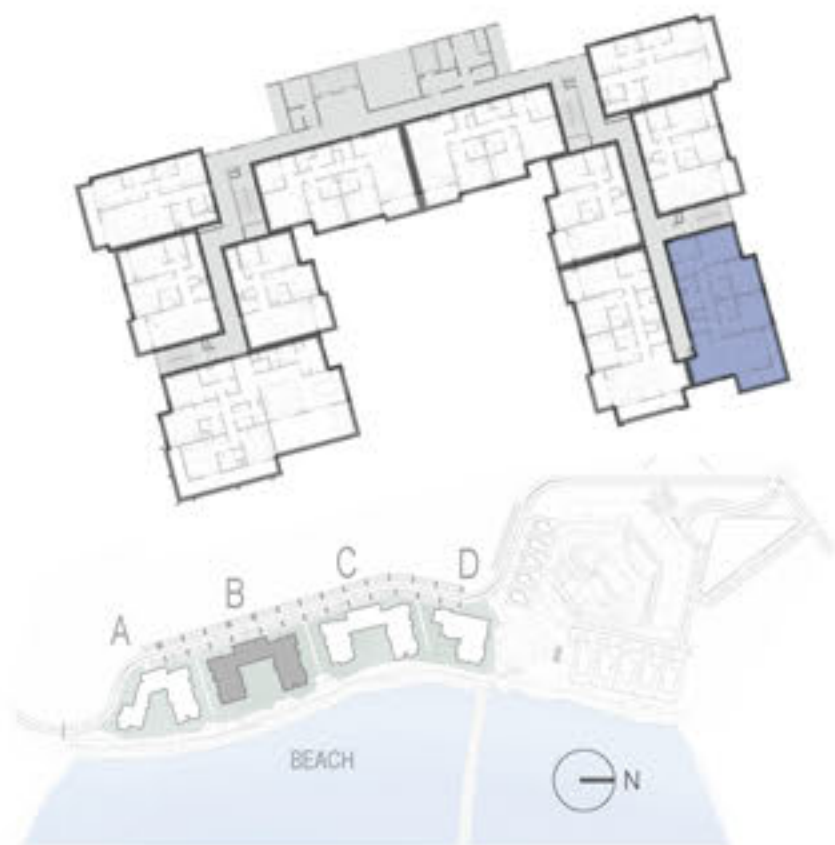

THE ADDRESS RESIDENCES FUJAIRAH RESORT + SPA

2 BED TYPE A

UNIT **B-1-01**

BUILDING **B**

LEVEL **1F**

SELLABLE AREA

SUITE AREA	1173 ft ²
BALCONY AREA	126 ft ²
TOTAL SELLABLE AREA	1299 ft ²

Apartment Code: B-1-01
 Disclaimer: All materials, dimensions and drawings are approximate.

THE ADDRESS RESIDENCES FUJAIRAH RESORT + SPA

3 BED TYPE B

UNIT B-2-06

BUILDING B

LEVEL 2F

SELLABLE AREA

SUITE AREA 1620 ft²

BALCONY AREA 94 ft²

TOTAL SELLABLE AREA 1714 ft²

Apartment Code: B-2-06
 Disclaimer: All materials, dimensions and drawings are approximate.

THE ADDRESS RESIDENCES FUJAIRAH RESORT + SPA

3 BED TYPE C

UNIT B-2-03

BUILDING B

LEVEL 2F

SELLABLE AREA

SUITE AREA	1607 ft ²
BALCONY AREA	196 ft ²
TOTAL SELLABLE AREA	1803 ft ²

Apartment Code: B-2-03
 Disclaimer: All materials, dimensions and drawings are approximate.

THE ADDRESS RESIDENCES FUJAIRAH RESORT + SPA