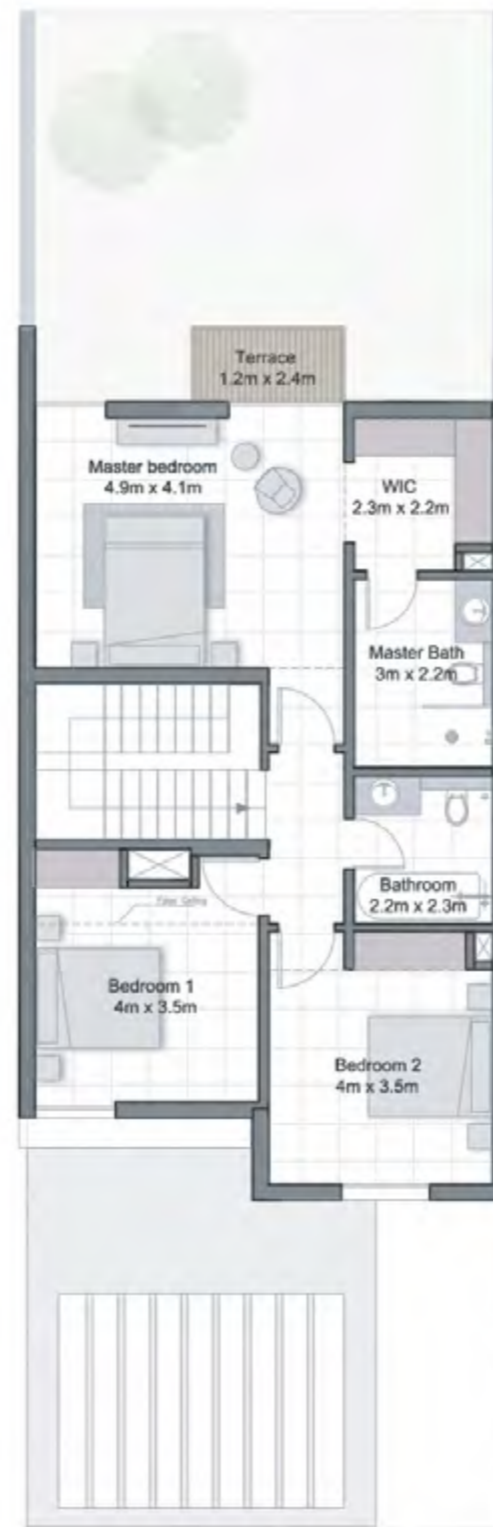

CHERRYWOODS

GROUND FLOOR

FIRST FLOOR

3 BEDROOM MIDDLE UNIT

TOTAL AREA : 2,233 sq.ft.

CHERRYWOODS

GROUND FLOOR

FIRST FLOOR

3 BEDROOM CORNER UNIT

TOTAL AREA : 2,367 sq.ft.

CHERRYWOODS

GROUND FLOOR

FIRST FLOOR

4 BEDROOM CORNER UNIT

TOTAL AREA : 2,634 sq.ft.