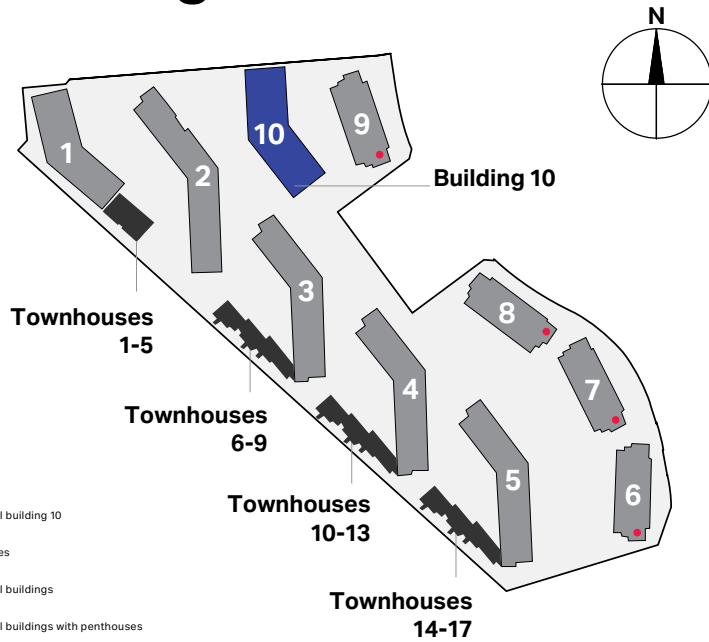

Masterplan and building location

Residential views & key facts

- Distinct retail, residential, hospitality and entertainment zones
- Ain Dubai, the world's tallest observation wheel
- 27 G+1 retail buildings
- 10 Apartment buildings
- 17 Townhouses
- Two hospitality complexes
- Three modes of transport into and out of the island
- Scenic outdoor spaces, landscaped common areas and panoramic ocean views
- Residential amenities and public facilities