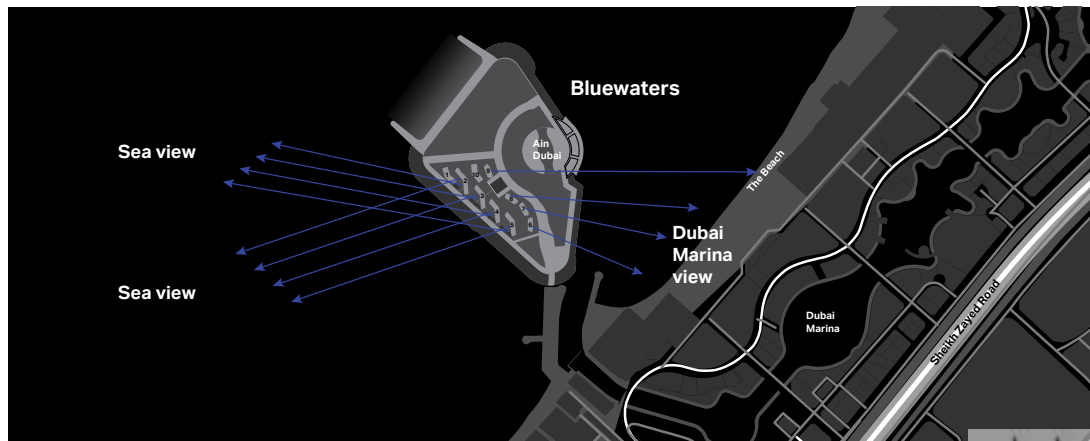

Masterplan and building location

Residential views & key facts

- Distinct retail, residential, hospitality and entertainment zones
- Ain Dubai, the world's tallest observation wheel
- 27 G+1 retail buildings
- 10 Apartment buildings
- 17 Townhouses
- Two hospitality complexes
- Three modes of transport into and out of the island
- Scenic outdoor spaces, landscaped common areas and panoramic ocean views
- Residential amenities and public facilities