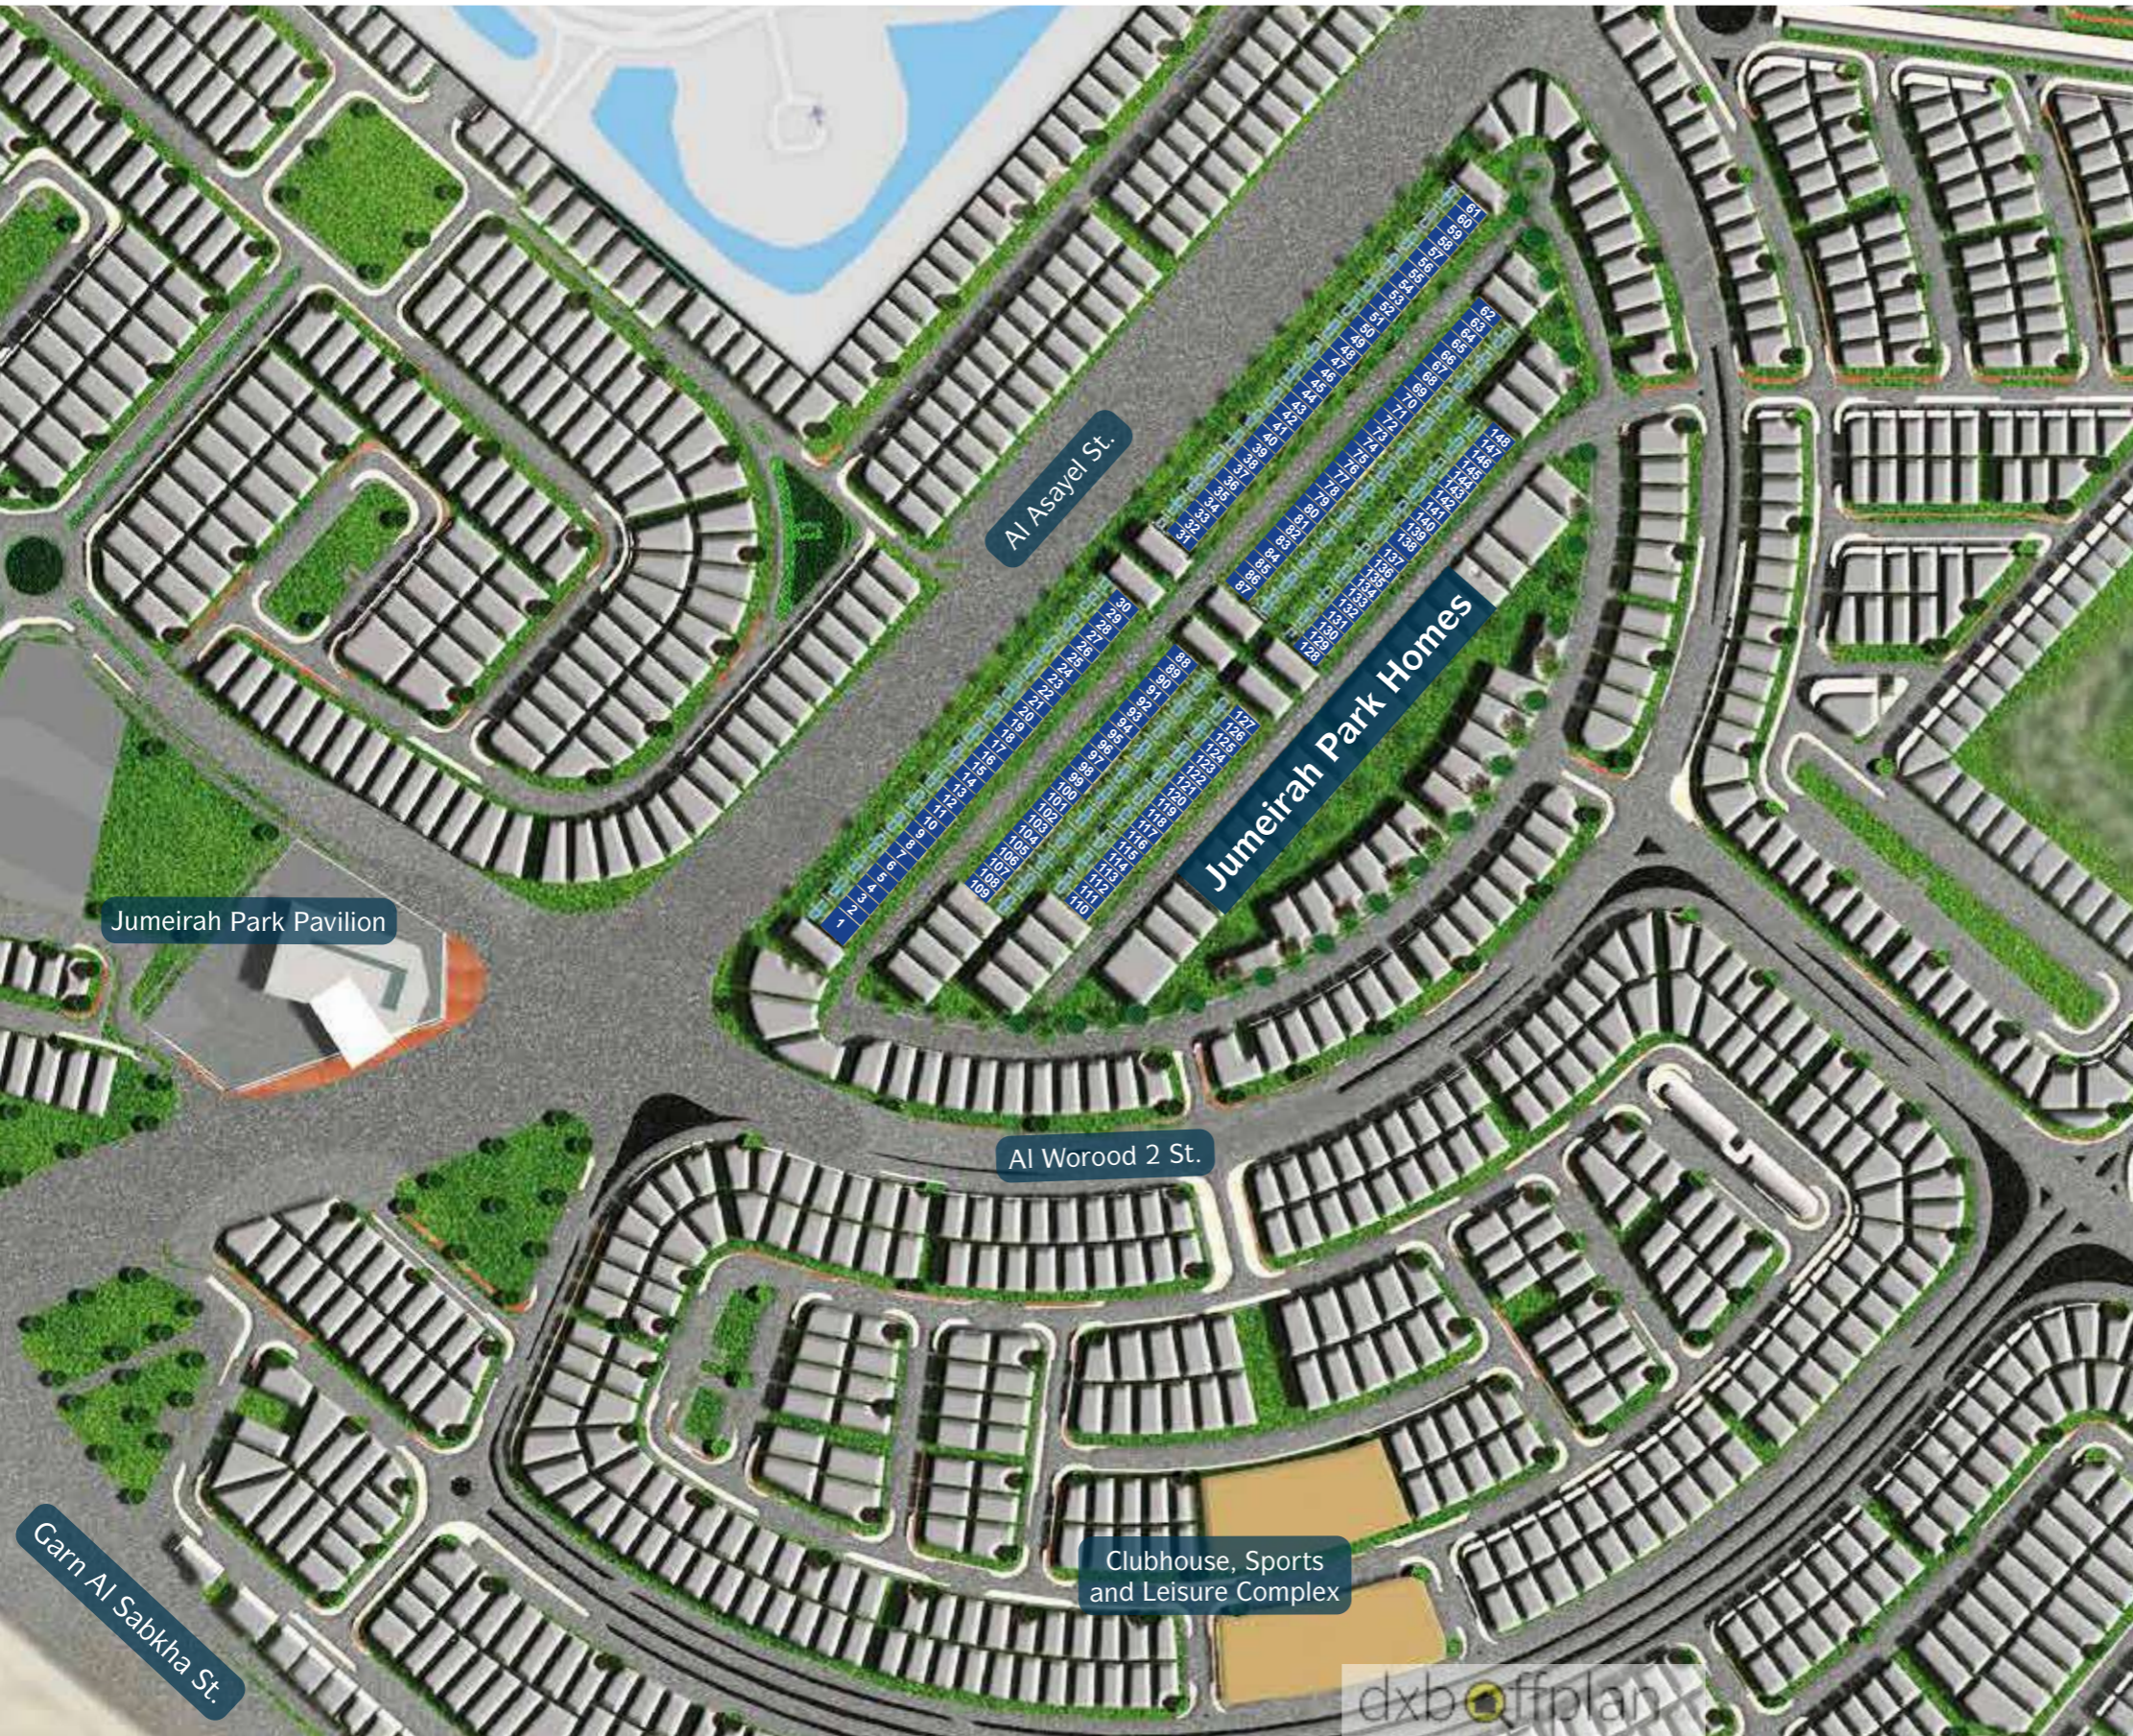

# MASTER PLAN

With 147 residences in the heart of one of Dubai's most desirable communities, Jumeirah Park Homes offers residents a convenient location that is within walking distance to a clubhouse, sports and leisure complex, Jumeirah Park Pavilion and other amenities.