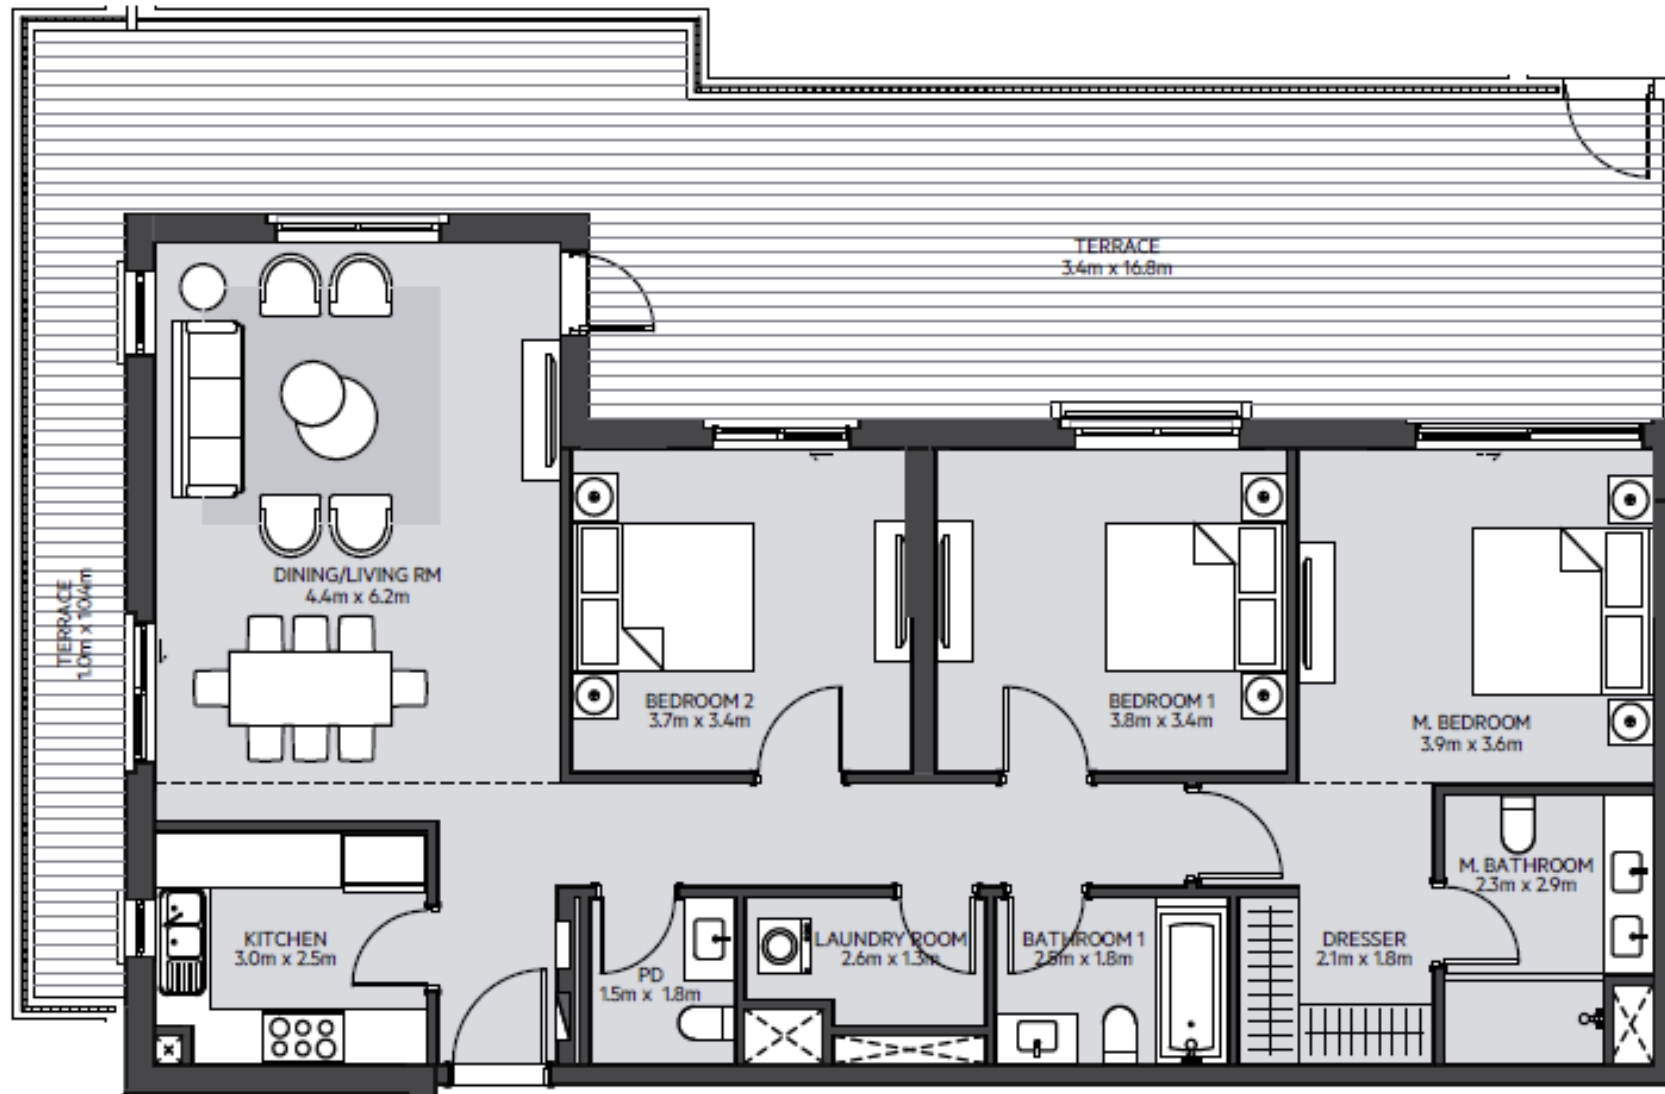

FLOORPLANS

STUDIO

STUDIO	TYPE ST-A1
UNIT NO.	210, 221, 310, 321, 410, 421, 509, 519, 617
SUITE AREA	29.90 m² / 322 ft²
BALCONY AREA	0.00 m² / 000 ft²
TOTAL AREA	29.90 m² / 322 ft²

STUDIO	TYPE ST-A2
UNIT NO.	101
SUITE AREA	30.39 m² / 327 ft²
BALCONY AREA	0.00 m² / 000 ft²
TOTAL AREA	30.39 m² / 327 ft²
GARDEN TERRACE	11.83 m² / 127 ft²

ONE BEDROOM

1_BEDROOM	TYPE 1A-3
UNIT NO.	102
SUITE AREA	54.13 m² / 582 ft²
BALCONY AREA	0.00 m² / 000 ft²
TOTAL AREA	54.13 m² / 582 ft²
GARDEN TERRACE	33.26 m² / 358 ft²

1_BEDROOM	TYPE 1B-5
UNIT NO.	223,323,423,521,619
SUITE AREA	58.56 m² / 630 ft²
BALCONY AREA	6.37 m² / 69 ft²
TOTAL AREA	64.93 m² / 699 ft²

TWO BEDROOM

2_BEDROOM	TYPE 2A-3
UNIT NO.	227,327,427,525,623
SUITE AREA	84.41 m² / 909 ft²
BALCONY AREA	5.62 m² / 60 ft²
TOTAL AREA	90.03 m² / 969 ft²

2_BEDROOM	TYPE 2H-1
UNIT NO.	609
SUITE AREA	94.58 m² / 1018 ft²
BALCONY AREA	18.46 m² / 199 ft²
TOTAL AREA	113.04 m² / 1217 ft²

THREE BEDROOM

3_BEDROOM	TYPE 3B-1 M
UNIT NO.	117
SUITE AREA	132.98 m² / 1431 ft²
BALCONY AREA	0.00 m² / 000 ft²
TOTAL AREA	132.98 m² / 1431 ft²
GARDEN TERRACE	67.39 m² / 725 ft²

3_BEDROOM	TYPE 3A-2 M
UNIT NO.	113,215,315,415,514
SUITE AREA	128.35 m² / 1382 ft²
BALCONY AREA	16.39 m² / 176 ft²
TOTAL AREA	144.74 m² / 1558 ft²