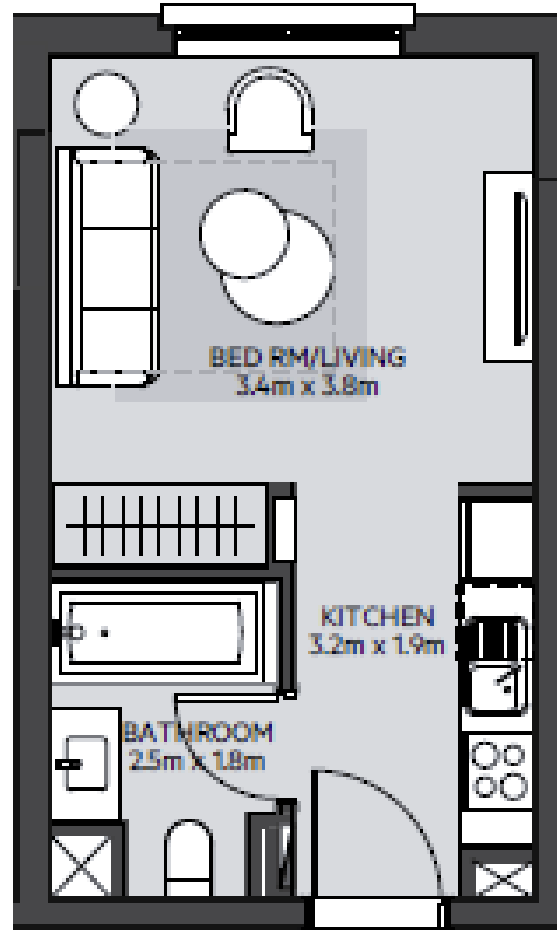

FLOORPLANS

STUDIO

STUDIO	TYPE ST-A1
UNIT NO.	210, 221, 310, 321, 410, 421, 509, 519, 617
SUITE AREA	29.90 m² / 322 ft²
BALCONY AREA	0.00 m² / 000 ft²
TOTAL AREA	29.90 m² / 322 ft²

STUDIO	TYPE ST-A2
UNIT NO.	101
SUITE AREA	30.39 m² / 327 ft²
BALCONY AREA	0.00 m² / 000 ft²
TOTAL AREA	30.39 m² / 327 ft²
GARDEN TERRACE	11.83 m² / 127 ft²

ONE BEDROOM

1_BEDROOM	TYPE 1A-3
UNIT NO.	102
SUITE AREA	54.13 m² / 582 ft²
BALCONY AREA	0.00 m² / 000 ft²
TOTAL AREA	54.13 m² / 582 ft²
GARDEN TERRACE	33.26 m² / 358 ft²

1_BEDROOM	TYPE 1B-5
UNIT NO.	223,323,423,521,619
SUITE AREA	58.56 m² / 630 ft²
BALCONY AREA	6.37 m² / 69 ft²
TOTAL AREA	64.93 m² / 699 ft²

TWO BEDROOM

2_BEDROOM	TYPE 2A-3
UNIT NO.	227,327,427,525,623
SUITE AREA	84.41 m² / 909 ft²
BALCONY AREA	5.62 m² / 60 ft²
TOTAL AREA	90.03 m² / 969 ft²

2_BEDROOM	TYPE 2H-1
UNIT NO.	609
SUITE AREA	94.58 m² / 1018 ft²
BALCONY AREA	18.46 m² / 199 ft²
TOTAL AREA	113.04 m² / 1217 ft²