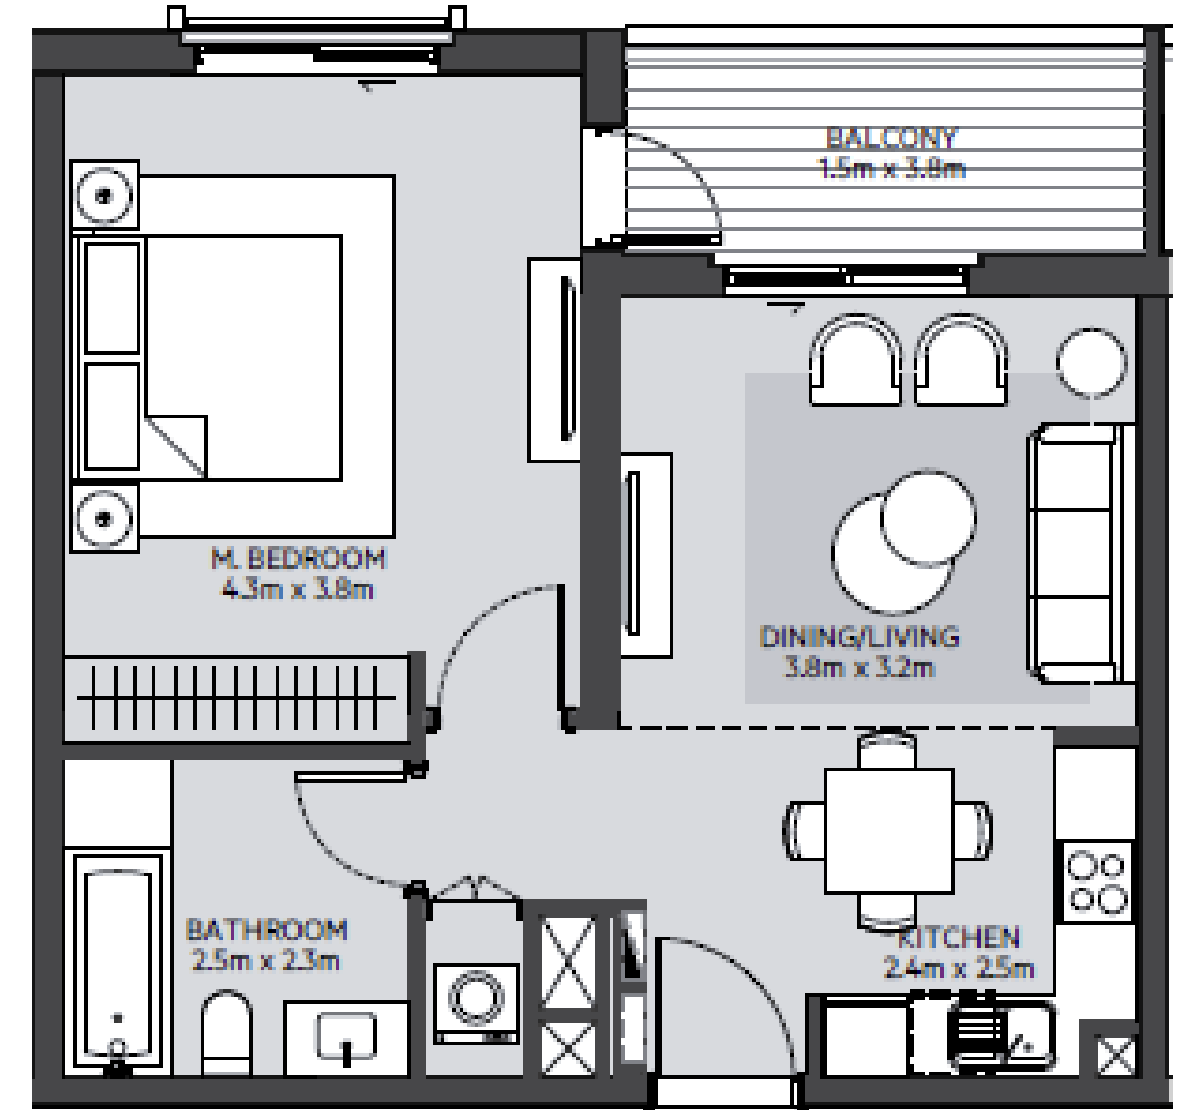

FLOORPLANS

STUDIO

STUDIO	TYPE ST-A1
UNIT NO.	210, 221, 310, 321, 410, 421, 509, 519, 617
SUITE AREA	29.90 m² / 322 ft²
BALCONY AREA	0.00 m² / 000 ft²
TOTAL AREA	29.90 m² / 322 ft²

STUDIO	TYPE ST-A2
UNIT NO.	101
SUITE AREA	30.39 m² / 327 ft²
BALCONY AREA	0.00 m² / 000 ft²
TOTAL AREA	30.39 m² / 327 ft²
GARDEN TERRACE	11.83 m² / 127 ft²

ONE BEDROOM

1_BEDROOM	TYPE 1A-3
UNIT NO.	102
SUITE AREA	54.13 m² / 582 ft²
BALCONY AREA	0.00 m² / 000 ft²
TOTAL AREA	54.13 m² / 582 ft²
GARDEN TERRACE	33.26 m² / 358 ft²

1_BEDROOM	TYPE 1B-5
UNIT NO.	223,323,423,521,619
SUITE AREA	58.56 m² / 630 ft²
BALCONY AREA	6.37 m² / 69 ft²
TOTAL AREA	64.93 m² / 699 ft²

TWO BEDROOM

2_BEDROOM	TYPE 2A-3
UNIT NO.	227,327,427,525,623
SUITE AREA	84.41 m² / 909 ft²
BALCONY AREA	5.62 m² / 60 ft²
TOTAL AREA	90.03 m² / 969 ft²

2_BEDROOM	TYPE 2H-1
UNIT NO.	609
SUITE AREA	94.58 m² / 1018 ft²
BALCONY AREA	18.46 m² / 199 ft²
TOTAL AREA	113.04 m² / 1217 ft²

THREE BEDROOM

3_BEDROOM	TYPE 3B-1 M
UNIT NO.	117
SUITE AREA	132.98 m² / 1431 ft²
BALCONY AREA	0.00 m² / 000 ft²
TOTAL AREA	132.98 m² / 1431 ft²
GARDEN TERRACE	67.39 m² / 725 ft²

3_BEDROOM	TYPE 3A-2 M
UNIT NO.	113,215,315,415,514
SUITE AREA	128.35 m² / 1382 ft²
BALCONY AREA	16.39 m² / 176 ft²
TOTAL AREA	144.74 m² / 1558 ft²