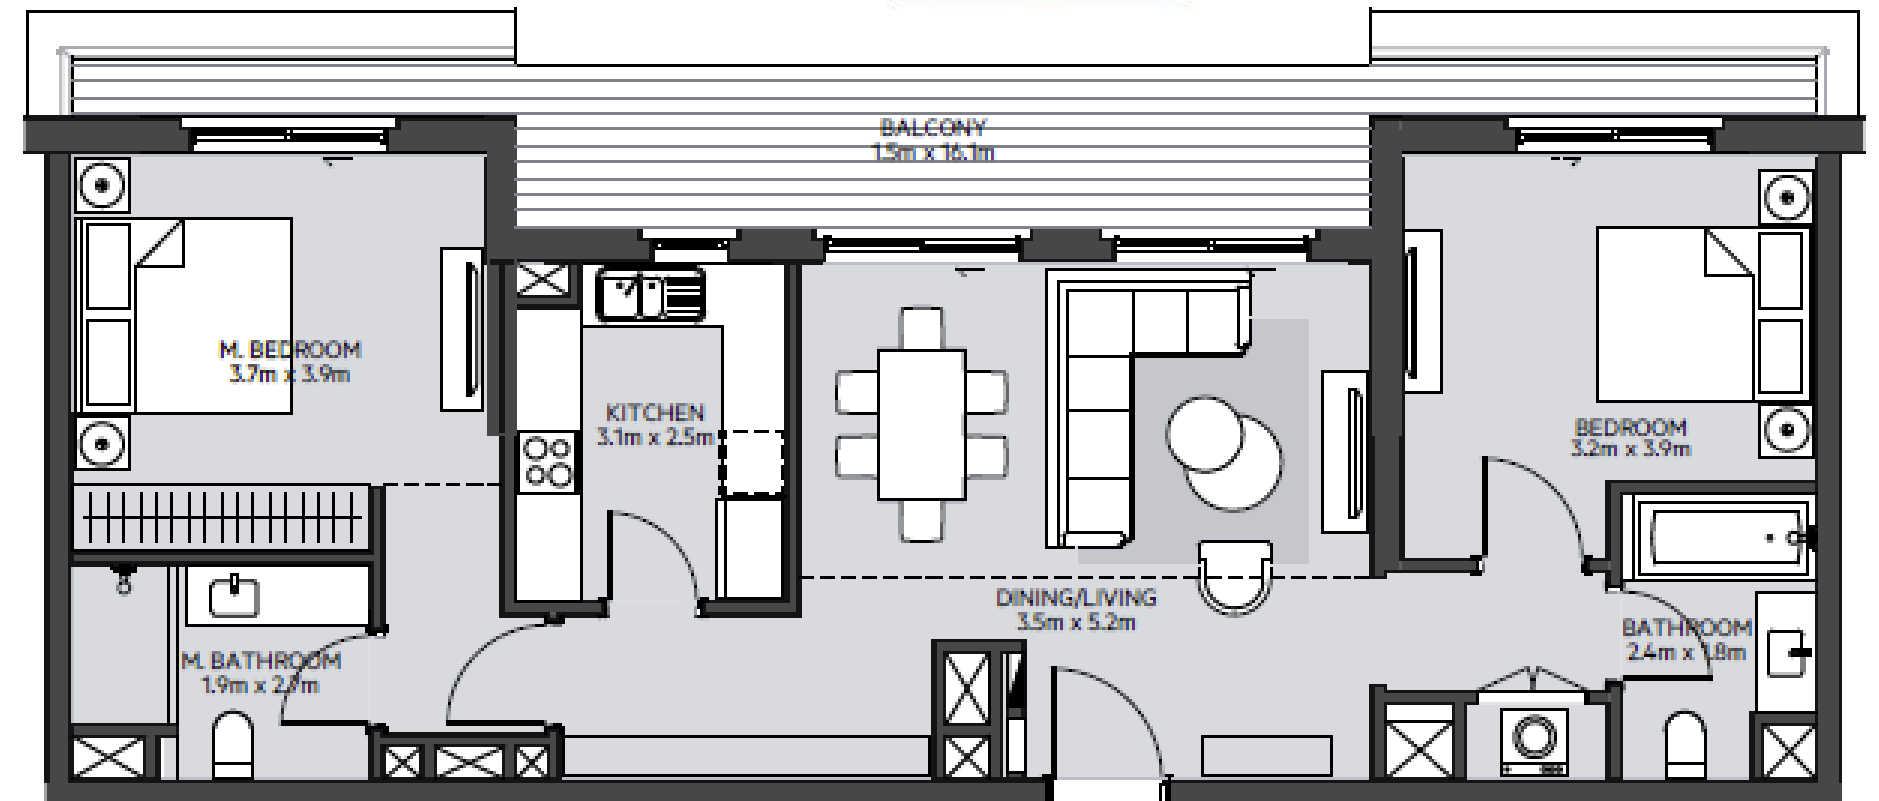

FLOORPLANS

STUDIO

STUDIO	TYPE ST-A1
UNIT NO.	210, 221, 310, 321, 410, 421, 509, 519, 617
SUITE AREA	29.90 m² / 322 ft²
BALCONY AREA	0.00 m² / 000 ft²
TOTAL AREA	29.90 m² / 322 ft²

STUDIO	TYPE ST-A2
UNIT NO.	101
SUITE AREA	30.39 m² / 327 ft²
BALCONY AREA	0.00 m² / 000 ft²
TOTAL AREA	30.39 m² / 327 ft²
GARDEN TERRACE	11.83 m² / 127 ft²

ONE BEDROOM

1_BEDROOM	TYPE 1A-3
UNIT NO.	102
SUITE AREA	54.13 m² / 582 ft²
BALCONY AREA	0.00 m² / 000 ft²
TOTAL AREA	54.13 m² / 582 ft²
GARDEN TERRACE	33.26 m² / 358 ft²

1_BEDROOM	TYPE 1B-5
UNIT NO.	223,323,423,521,619
SUITE AREA	58.56 m² / 630 ft²
BALCONY AREA	6.37 m² / 69 ft²
TOTAL AREA	64.93 m² / 699 ft²

TWO BEDROOM

2_BEDROOM	TYPE 2A-3
UNIT NO.	227,327,427,525,623
SUITE AREA	84.41 m² / 909 ft²
BALCONY AREA	5.62 m² / 60 ft²
TOTAL AREA	90.03 m² / 969 ft²

2_BEDROOM	TYPE 2H-1
UNIT NO.	609
SUITE AREA	94.58 m² / 1018 ft²
BALCONY AREA	18.46 m² / 199 ft²
TOTAL AREA	113.04 m² / 1217 ft²

THREE BEDROOM

3_BEDROOM	TYPE 3B-1 M
UNIT NO.	117
SUITE AREA	132.98 m² / 1431 ft²
BALCONY AREA	0.00 m² / 000 ft²
TOTAL AREA	132.98 m² / 1431 ft²
GARDEN TERRACE	67.39 m² / 725 ft²

3_BEDROOM	TYPE 3A-2 M
UNIT NO.	113,215,315,415,514
SUITE AREA	128.35 m² / 1382 ft²
BALCONY AREA	16.39 m² / 176 ft²
TOTAL AREA	144.74 m² / 1558 ft²