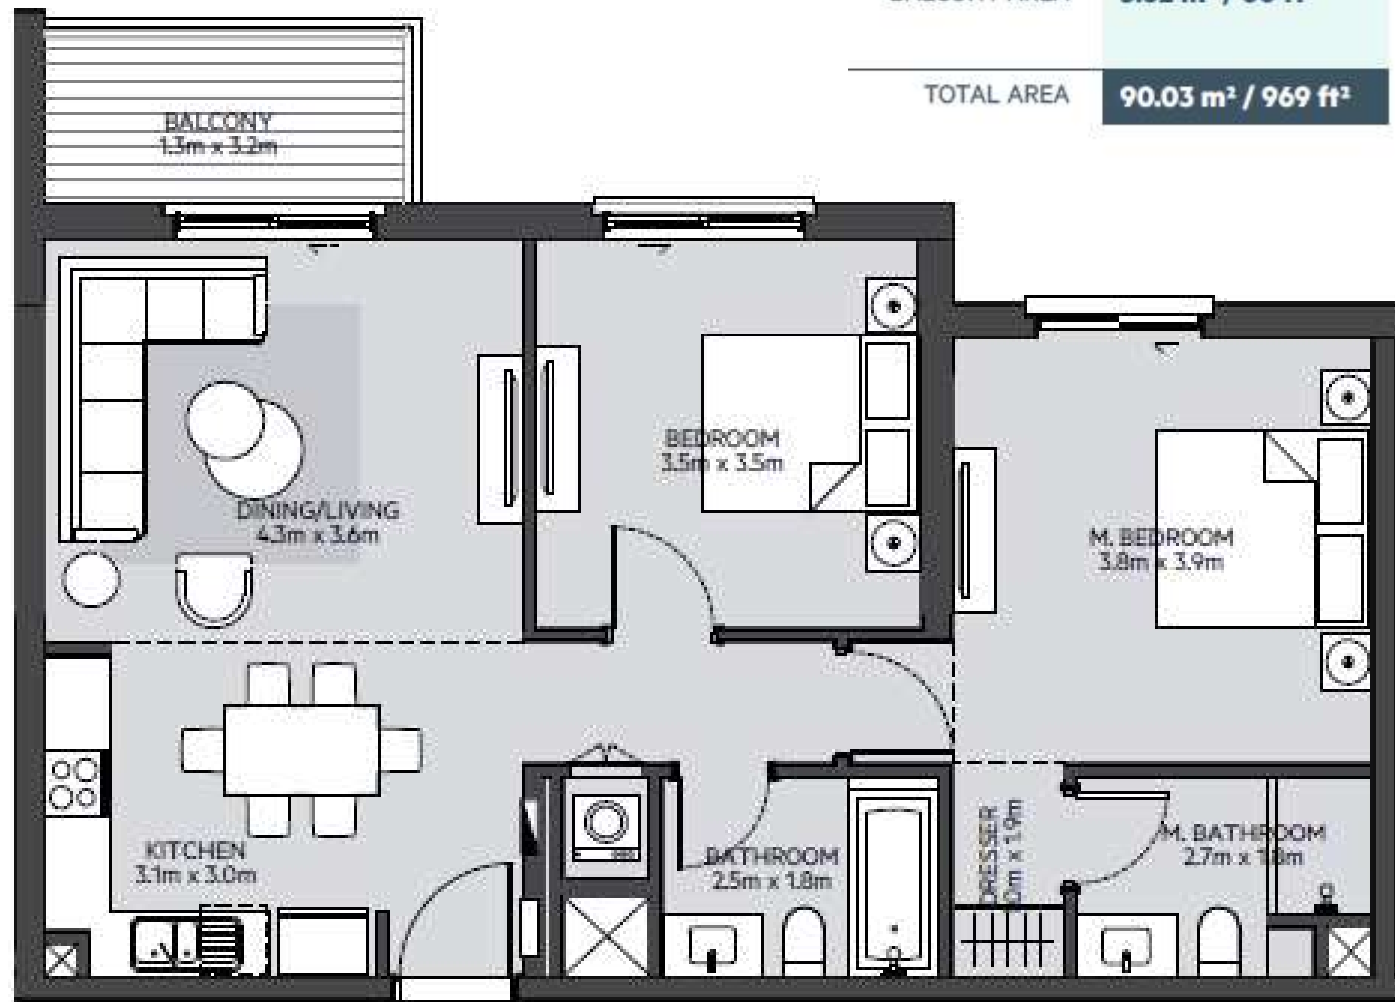

FLOORPLANS

STUDIO

STUDIO	TYPE ST-A1
UNIT NO.	210, 221, 310, 321, 410, 421, 509, 519, 617
SUITE AREA	29.90 m² / 322 ft²
BALCONY AREA	0.00 m² / 000 ft²
TOTAL AREA	29.90 m² / 322 ft²

STUDIO	TYPE ST-A2
UNIT NO.	101
SUITE AREA	30.39 m² / 327 ft²
BALCONY AREA	0.00 m² / 000 ft²
TOTAL AREA	30.39 m² / 327 ft²
GARDEN TERRACE	11.83 m² / 127 ft²

ONE BEDROOM

1_BEDROOM	TYPE 1A-3
UNIT NO.	102
SUITE AREA	54.13 m² / 582 ft²
BALCONY AREA	0.00 m² / 000 ft²
TOTAL AREA	54.13 m² / 582 ft²
GARDEN TERRACE	33.26 m² / 358 ft²

1_BEDROOM	TYPE 1B-5
UNIT NO.	223,323,423,521,619
SUITE AREA	58.56 m² / 630 ft²
BALCONY AREA	6.37 m² / 69 ft²
TOTAL AREA	64.93 m² / 699 ft²

TWO BEDROOM

2_BEDROOM	TYPE 2A-3
UNIT NO.	227,327,427,525,623
SUITE AREA	84.41 m² / 909 ft²
BALCONY AREA	5.62 m² / 60 ft²
TOTAL AREA	90.03 m² / 969 ft²

2_BEDROOM	TYPE 2H-1
UNIT NO.	609
SUITE AREA	94.58 m² / 1018 ft²
BALCONY AREA	18.46 m² / 199 ft²
TOTAL AREA	113.04 m² / 1217 ft²

THREE BEDROOM

3_BEDROOM	TYPE 3B-1 M
UNIT NO.	117
SUITE AREA	132.98 m² / 1431 ft²
BALCONY AREA	0.00 m² / 000 ft²
TOTAL AREA	132.98 m² / 1431 ft²
GARDEN TERRACE	67.39 m² / 725 ft²

3_BEDROOM	TYPE 3A-2 M
UNIT NO.	113,215,315,415,514
SUITE AREA	128.35 m² / 1382 ft²
BALCONY AREA	16.39 m² / 176 ft²
TOTAL AREA	144.74 m² / 1558 ft²