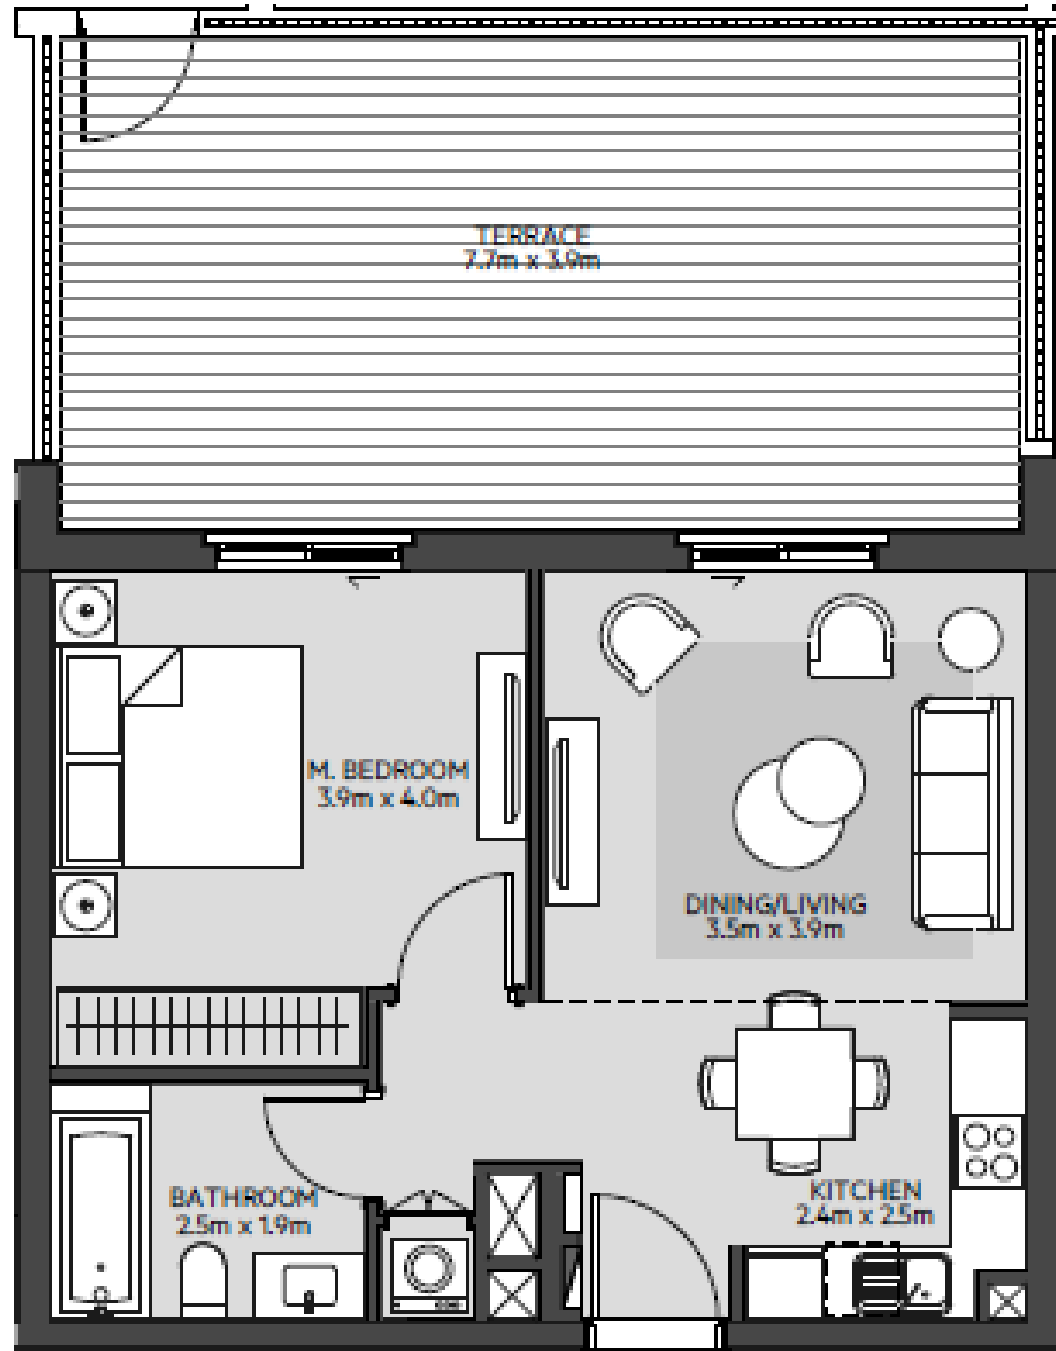

FLOORPLANS

STUDIO

STUDIO	TYPE ST-A1
UNIT NO.	210, 221, 310, 321, 410, 421, 509, 519, 617
SUITE AREA	29.90 m² / 322 ft²
BALCONY AREA	0.00 m² / 000 ft²
TOTAL AREA	29.90 m² / 322 ft²

STUDIO	TYPE ST-A2
UNIT NO.	101
SUITE AREA	30.39 m² / 327 ft²
BALCONY AREA	0.00 m² / 000 ft²
TOTAL AREA	30.39 m² / 327 ft²
GARDEN TERRACE	11.83 m² / 127 ft²

ONE BEDROOM

1_BEDROOM	TYPE 1A-3
UNIT NO.	102
SUITE AREA	54.13 m² / 582 ft²
BALCONY AREA	0.00 m² / 000 ft²
TOTAL AREA	54.13 m² / 582 ft²
GARDEN TERRACE	33.26 m² / 358 ft²

1_BEDROOM	TYPE 1B-5
UNIT NO.	223,323,423,521,619
SUITE AREA	58.56 m² / 630 ft²
BALCONY AREA	6.37 m² / 69 ft²
TOTAL AREA	64.93 m² / 699 ft²

TWO BEDROOM

2_BEDROOM	TYPE 2A-3
UNIT NO.	227,327,427,525,623
SUITE AREA	84.41 m² / 909 ft²
BALCONY AREA	5.62 m² / 60 ft²
TOTAL AREA	90.03 m² / 969 ft²

2_BEDROOM	TYPE 2H-1
UNIT NO.	609
SUITE AREA	94.58 m² / 1018 ft²
BALCONY AREA	18.46 m² / 199 ft²
TOTAL AREA	113.04 m² / 1217 ft²