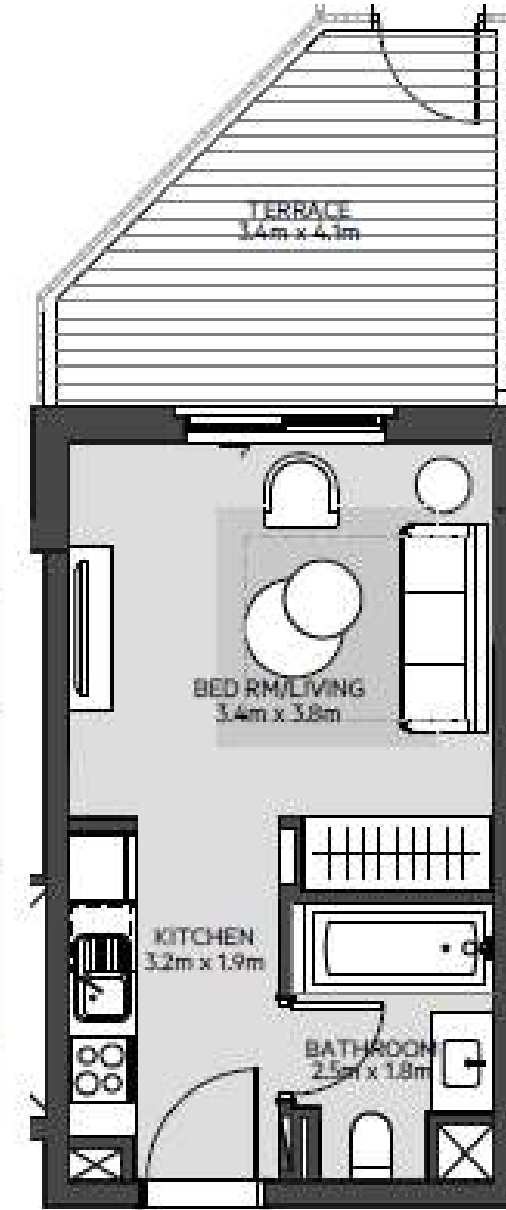

FLOORPLANS

STUDIO

STUDIO	TYPE ST-A1
UNIT NO.	210, 221, 310, 321, 410, 421, 509, 519, 617
SUITE AREA	29.90 m² / 322 ft²
BALCONY AREA	0.00 m² / 000 ft²
TOTAL AREA	29.90 m² / 322 ft²

STUDIO	TYPE ST-A2
UNIT NO.	101
SUITE AREA	30.39 m² / 327 ft²
BALCONY AREA	0.00 m² / 000 ft²
TOTAL AREA	30.39 m² / 327 ft²
GARDEN TERRACE	11.83 m² / 127 ft²

ONE BEDROOM

1_BEDROOM	TYPE 1A-3
UNIT NO.	102
SUITE AREA	54.13 m² / 582 ft²
BALCONY AREA	0.00 m² / 000 ft²
TOTAL AREA	54.13 m² / 582 ft²
GARDEN TERRACE	33.26 m² / 358 ft²

1_BEDROOM	TYPE 1B-5
UNIT NO.	223,323,423,521,619
SUITE AREA	58.56 m² / 630 ft²
BALCONY AREA	6.37 m² / 69 ft²
TOTAL AREA	64.93 m² / 699 ft²

TWO BEDROOM

2_BEDROOM	TYPE 2A-3
UNIT NO.	227,327,427,525,623
SUITE AREA	84.41 m² / 909 ft²
BALCONY AREA	5.62 m² / 60 ft²
TOTAL AREA	90.03 m² / 969 ft²

2_BEDROOM	TYPE 2H-1
UNIT NO.	609
SUITE AREA	94.58 m² / 1018 ft²
BALCONY AREA	18.46 m² / 199 ft²
TOTAL AREA	113.04 m² / 1217 ft²