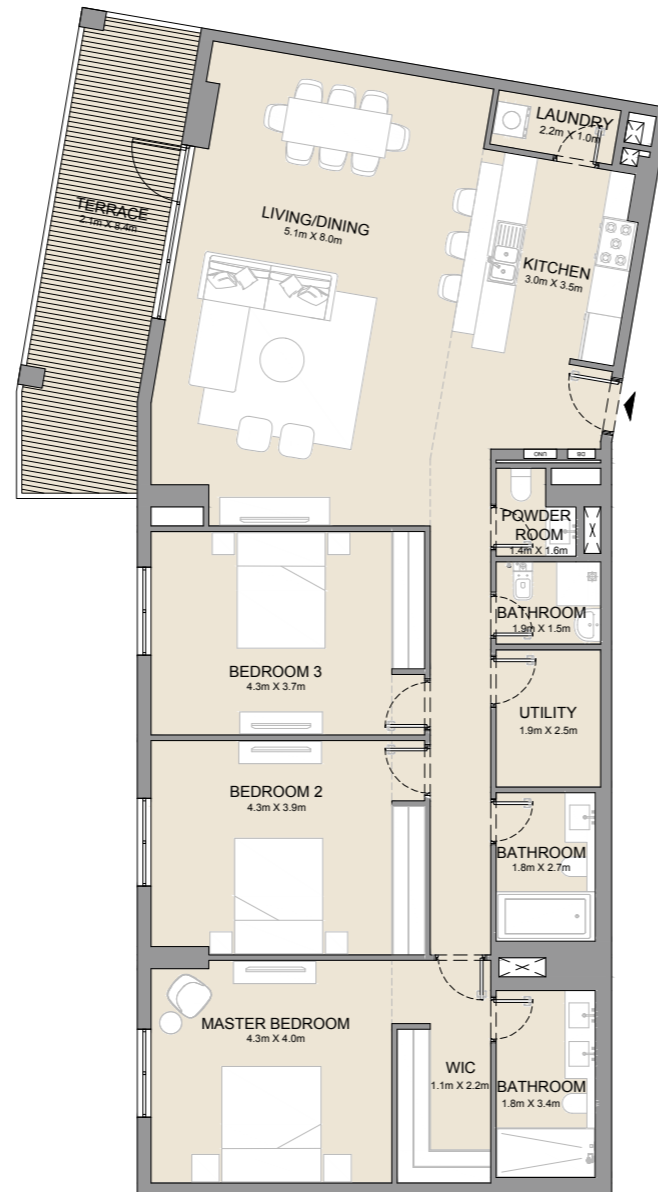

PORT DE LA MER
La Côte

3 BEDROOM
BUILDING 2

APARTMENT TYPE 4A
-
LEVEL 1

UNIT NO.	SUITE AREA		BALCONY AREA		TOTAL AREA	
	SQM	SQFT	SQM	SQFT	SQM	SQFT
104	169.38	1823	19.87	214	189.25	2037