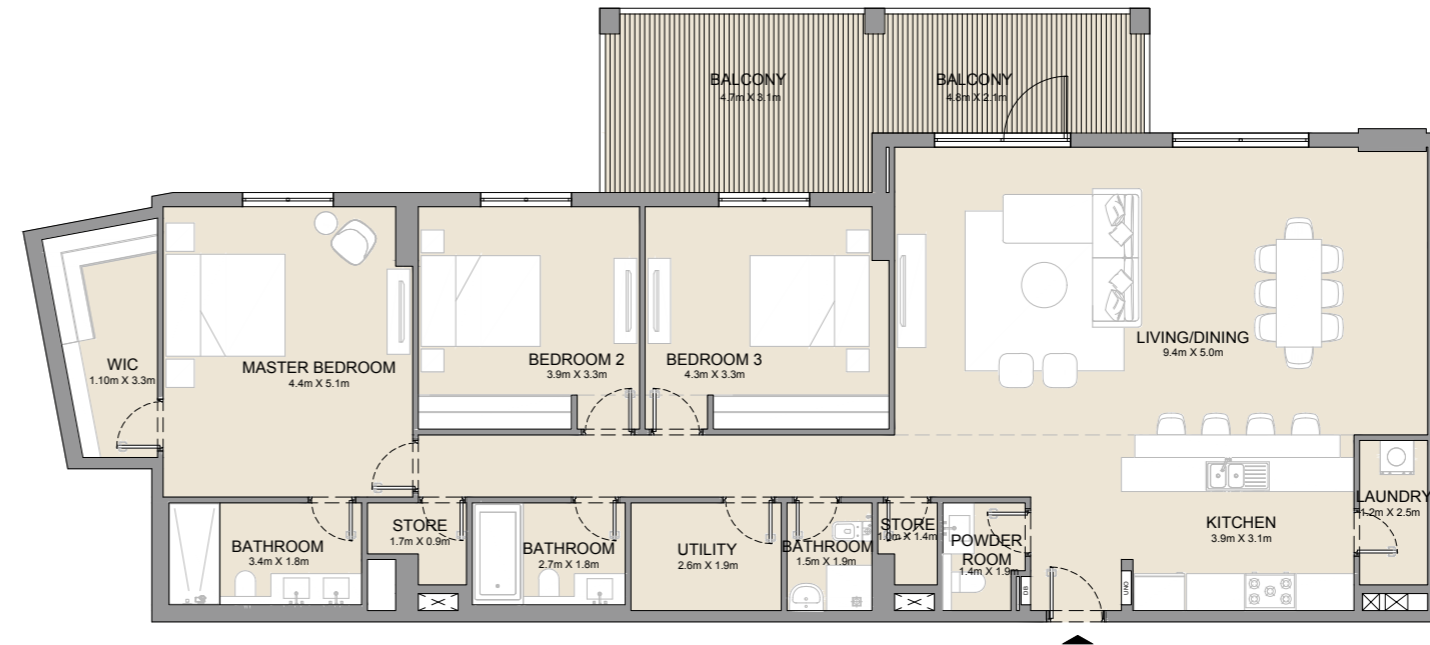

PORT DE LA MER
La Côte

3 BEDROOM
BUILDING 2

APARTMENT TYPE 5
- LEVEL 1, 2, 3, 4 & 5

UNIT NO.			SUITE AREA		BALCONY AREA		TOTAL AREA	
			SQM	SQFT	SQM	SQFT	SQM	SQFT
101	201	301	182.16	1961	26.96	290	209.12	2251
401	501