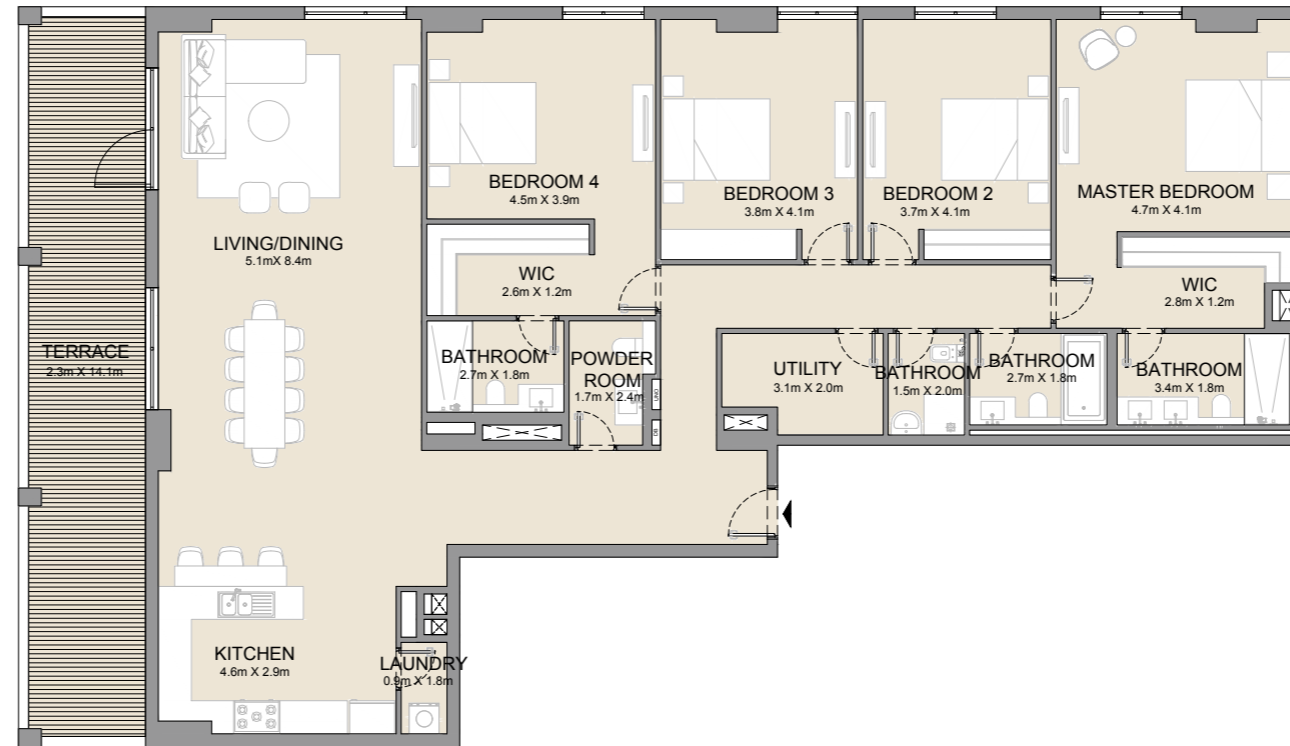

PORT DE LA MER
La Côte

4 BEDROOM
BUILDING 2

APARTMENT TYPE 2
- LEVEL 4

UNIT NO.	SUITE AREA		BALCONY AREA		TOTAL AREA	
	SQM	SQFT	SQM	SQFT	SQM	SQFT
405	236.17	2542	36.23	390	272.40	2932