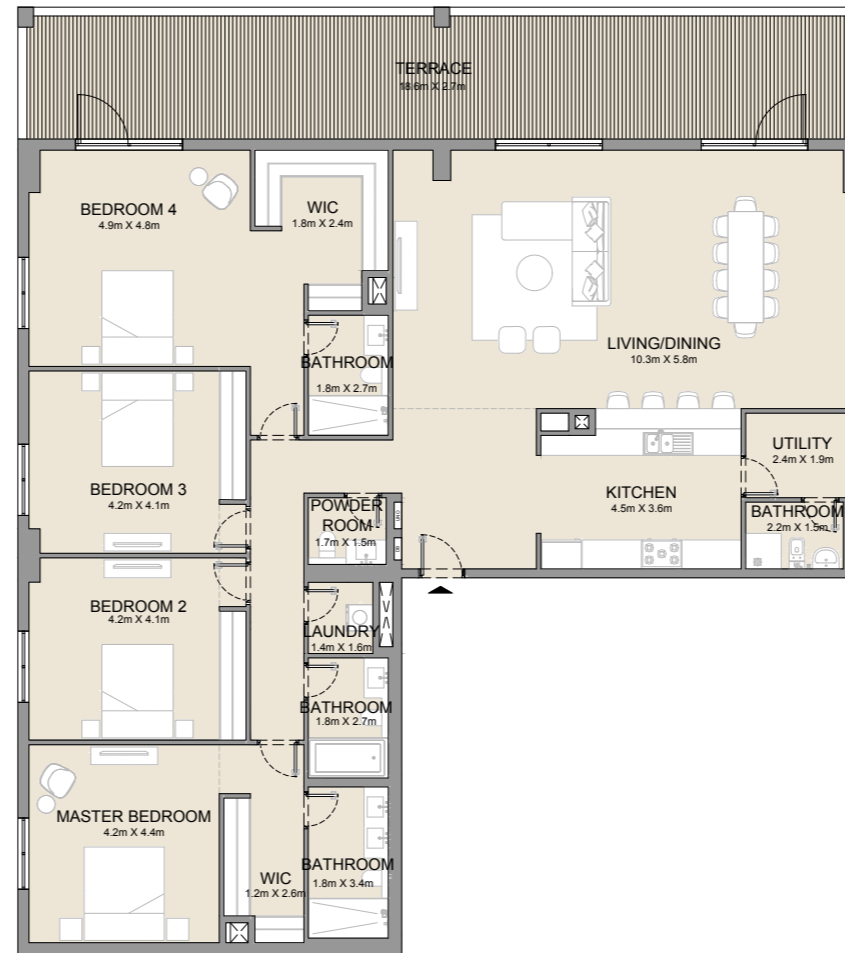

PORT DE LA MER
La Côte

4 BEDROOM
BUILDING 2

APARTMENT TYPE 1
- LEVEL 4

UNIT NO.	SUITE AREA		BALCONY AREA		TOTAL AREA	
	SQM	SQFT	SQM	SQFT	SQM	SQFT
417	250.24	2694	56.36	607	306.60	3300