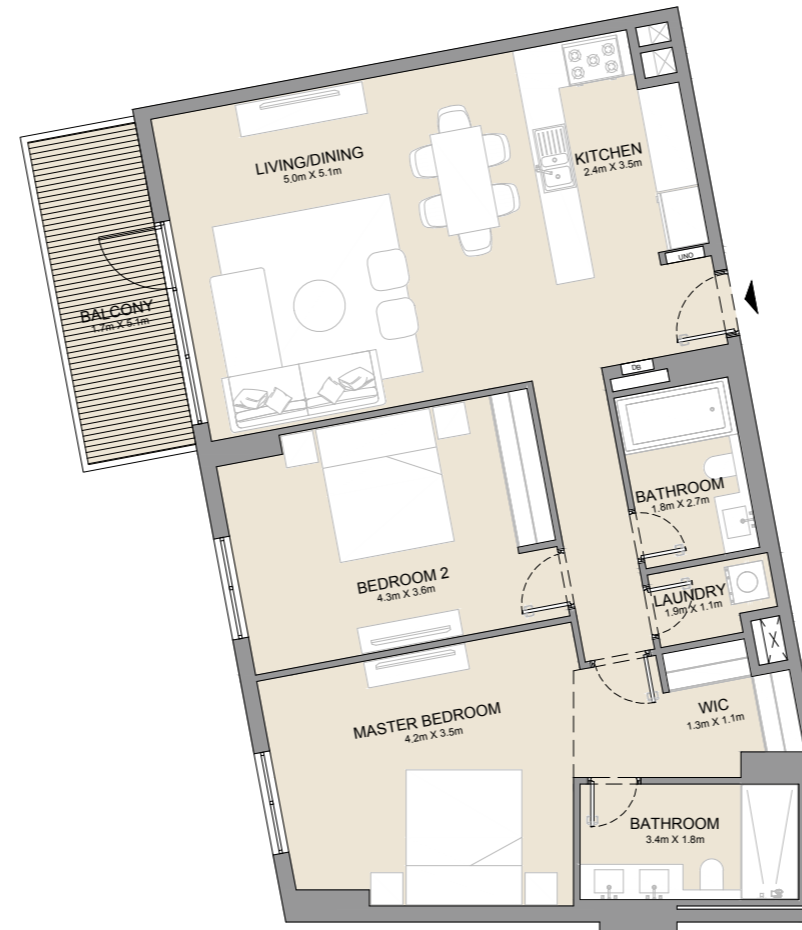

PORT DE LA MER
La Côte

2 BEDROOM
BUILDING 2

APARTMENT TYPE 1
- LEVEL 2, 3, 4 & 5

UNIT NO.			SUITE AREA		BALCONY AREA		TOTAL AREA	
			SQM	SQFT	SQM	SQFT	SQM	SQFT
217	317	416	111.67	1202	9.75	105	121.42	1307
515