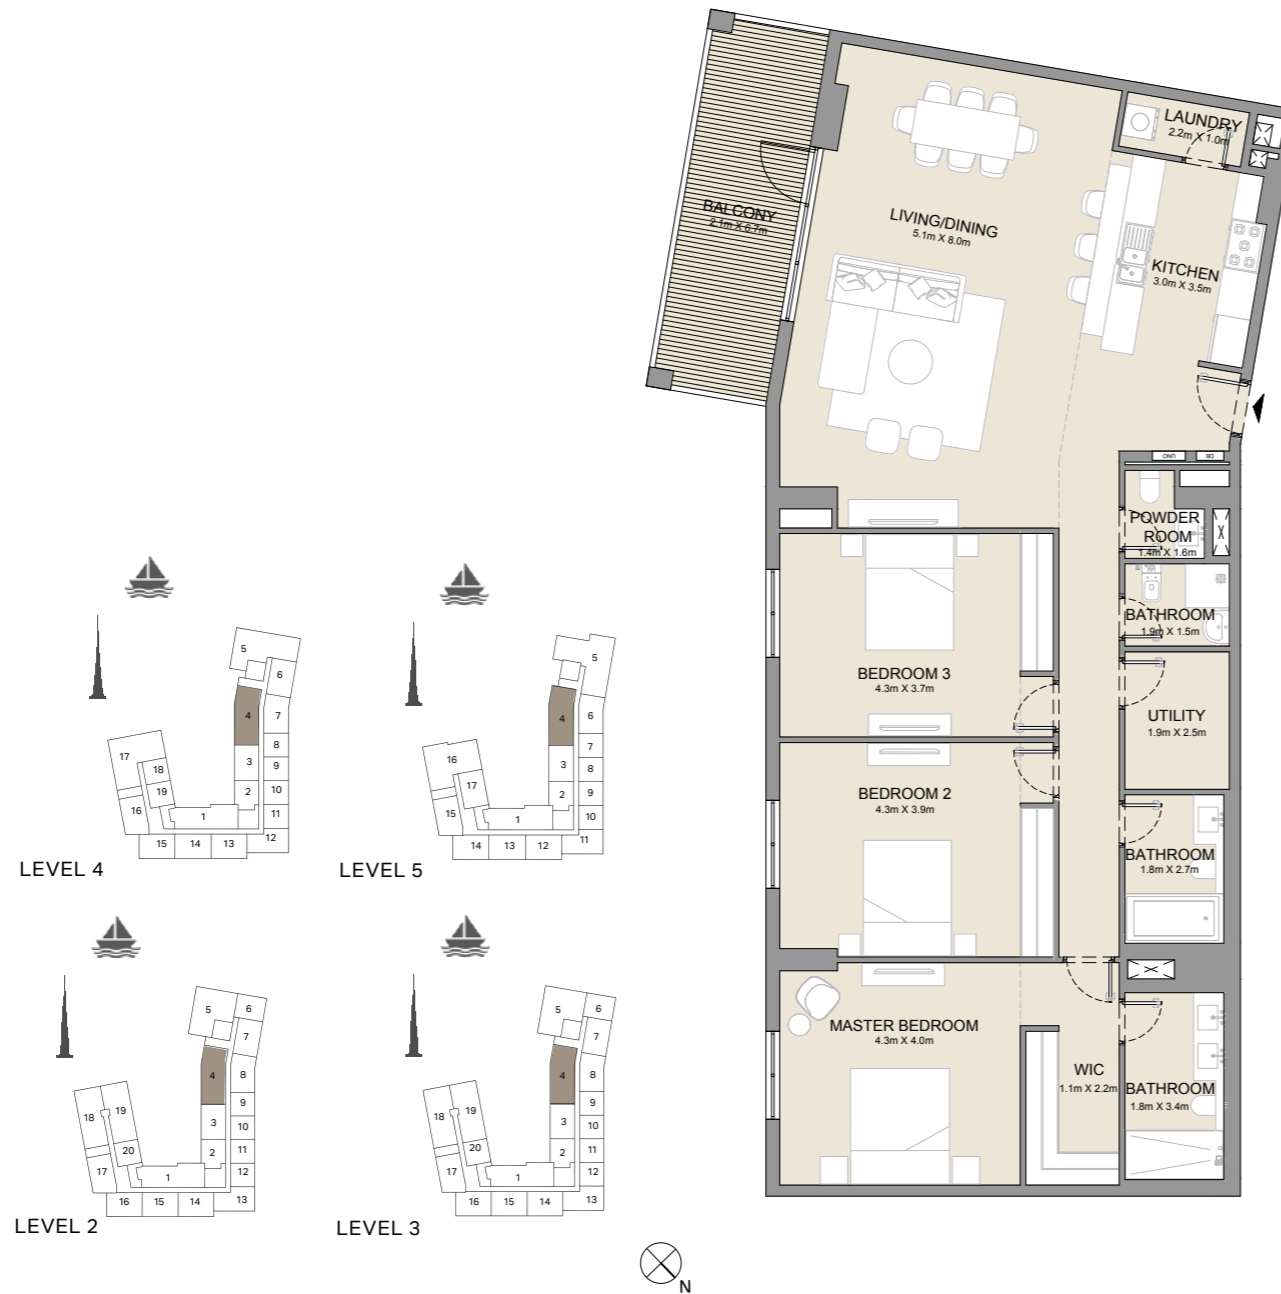

APARTMENT TYPE 4A
-
LEVEL 1

UNIT NO.	SUITE AREA		BALCONY AREA		TOTAL AREA	
	SQM	SQFT	SQM	SQFT	SQM	SQFT
104	169.38	1823	19.87	214	189.25	2037

PORT DE LA MER
La Côte

3 BEDROOM
BUILDING 2

APARTMENT TYPE 4
- LEVEL 2, 3, 4 & 5