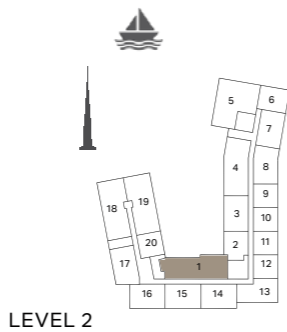

PORT DE LA MER
La Côte

3 BEDROOM
BUILDING 2

APARTMENT TYPE 5
- LEVEL 1, 2, 3, 4 & 5

UNIT NO.			SUITE AREA		BALCONY AREA		TOTAL AREA	
			SQM	SQFT	SQM	SQFT	SQM	SQFT
101	201	301	182.16	1961	26.96	290	209.12	2251
401	501