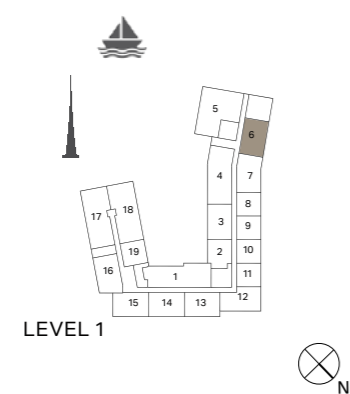

PORT DE LA MER
La Côte

2 BEDROOM
BUILDING 2

APARTMENT TYPE 6A
- LEVEL 1

UNIT NO.	SUITE AREA		BALCONY AREA		TOTAL AREA	
	SQM	SQFT	SQM	SQFT	SQM	SQFT
106	104.50	1125	15.75	170	120.25	1294