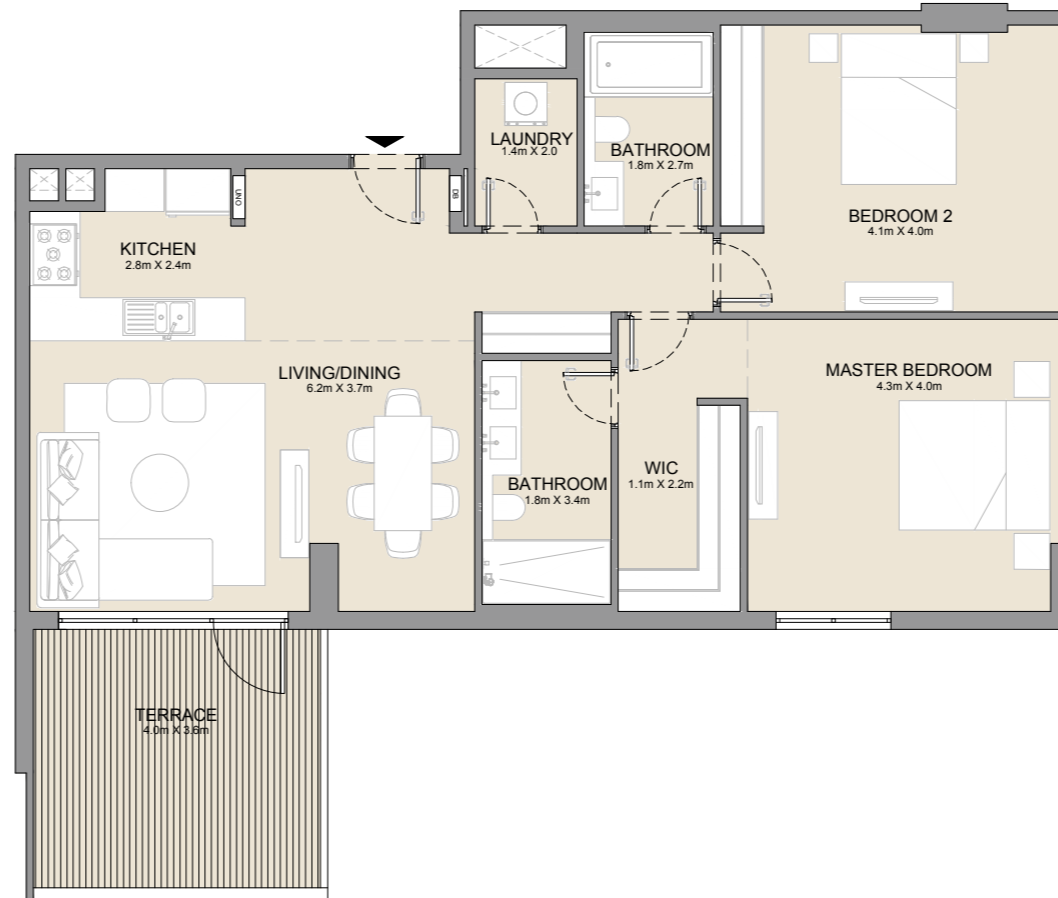

PORT DE LA MER
La Côte

2 BEDROOM
BUILDING 2

APARTMENT TYPE 4A
- LEVEL 1

LEVEL 1

UNIT NO.	SUITE AREA		BALCONY AREA		TOTAL AREA	
	SQM	SQFT	SQM	SQFT	SQM	SQFT
112	108.44	1167	15.84	171	124.28	1338