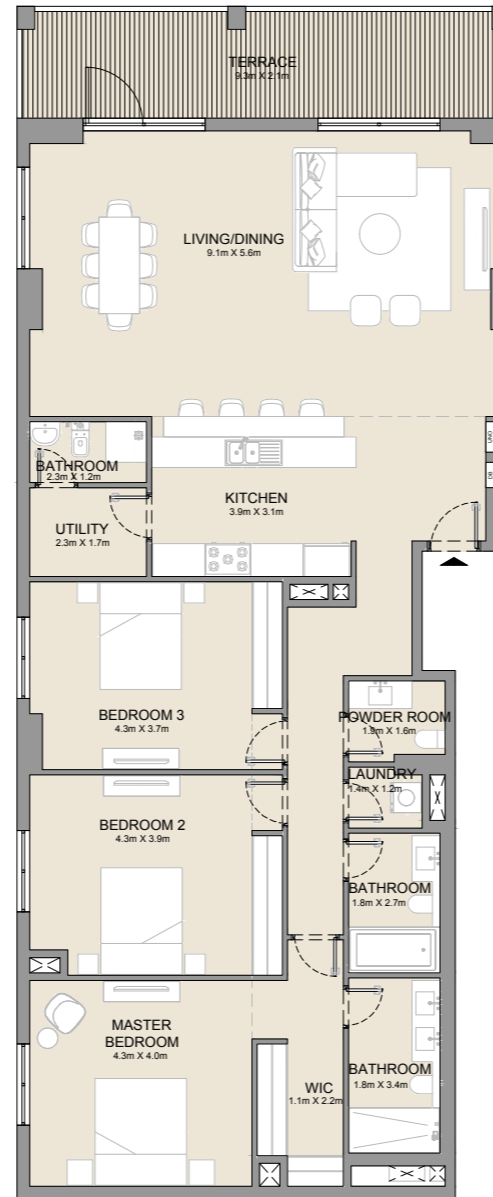

PORT DE LA MER
La Côte

3 BEDROOM
BUILDING 2

APARTMENT TYPE 2
- LEVEL 2 & 3

LEVEL 2

LEVEL 3

UNIT NO.	SUITE AREA		BALCONY AREA		TOTAL AREA			
	SQM	SQFT	SQM	SQFT	SQM	SQFT		
218	318		180.33	1941	21.56	232	201.89	2173