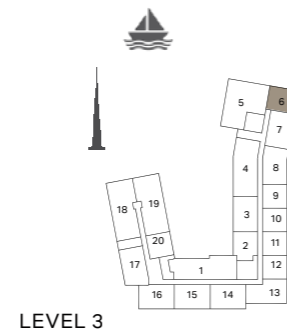

PORT DE LA MER
La Côte

1 BEDROOM
BUILDING 2

APARTMENT TYPE 3A
- LEVEL 1

UNIT NO.	SUITE AREA		BALCONY AREA		TOTAL AREA	
	SQM	SQFT	SQM	SQFT	SQM	SQFT
119	69.16	744	12.13	131	81.29	875

PORT DE LA MER
La Côte

1 BEDROOM
BUILDING 2

APARTMENT TYPE 3
- LEVEL 2, 3 & 4

UNIT NO.	SUITE AREA		BALCONY AREA		TOTAL AREA			
	SQM	SQFT	SQM	SQFT	SQM	SQFT		
220	320	419	69.16	744	4.57	49	73.73	794

PORT DE LA MER
La Côte

1 BEDROOM
BUILDING 2

APARTMENT TYPE 4
- LEVEL 2 & 3

UNIT NO.		SUITE AREA		BALCONY AREA		TOTAL AREA	
		SQM	SQFT	SQM	SQFT	SQM	SQFT
206	306	86.24	928	4.57	49	90.81	977

PORT DE LA MER
La Côte

1 BEDROOM
BUILDING 2

APARTMENT TYPE 5
- LEVEL 4

UNIT NO.	SUITE AREA		BALCONY AREA		TOTAL AREA	
	SQM	SQFT	SQM	SQFT	SQM	SQFT
418	68.47	737	4.57	49	73.04	786