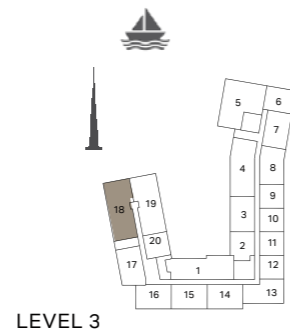

PORT DE LA MER
La Côte

3 BEDROOM
BUILDING 2

APARTMENT TYPE 2
- LEVEL 2 & 3

LEVEL 3

UNIT NO.	SUITE AREA		BALCONY AREA		TOTAL AREA			
	SQM	SQFT	SQM	SQFT	SQM	SQFT		
218	318		180.33	1941	21.56	232	201.89	2173