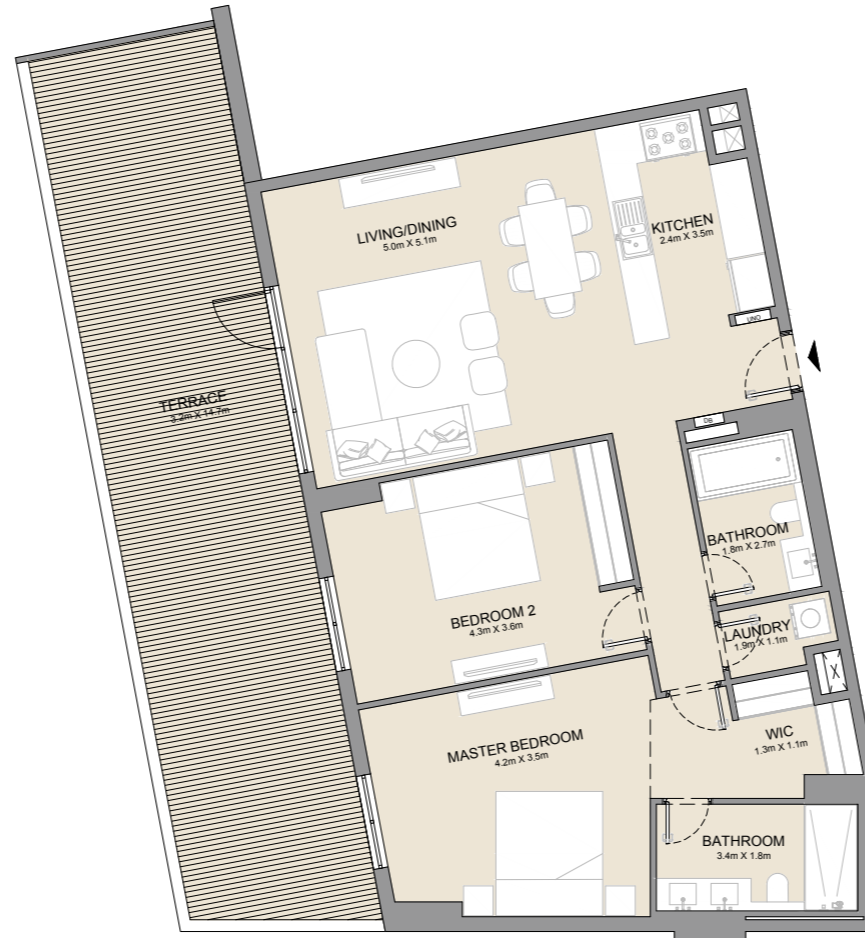

PORT DE LA MER
La Côte

2 BEDROOM
BUILDING 2

APARTMENT TYPE 1A
-
LEVEL 1

UNIT NO.	SUITE AREA		BALCONY AREA		TOTAL AREA	
	SQM	SQFT	SQM	SQFT	SQM	SQFT
116	111.67	1202	52.18	562	163.85	1764