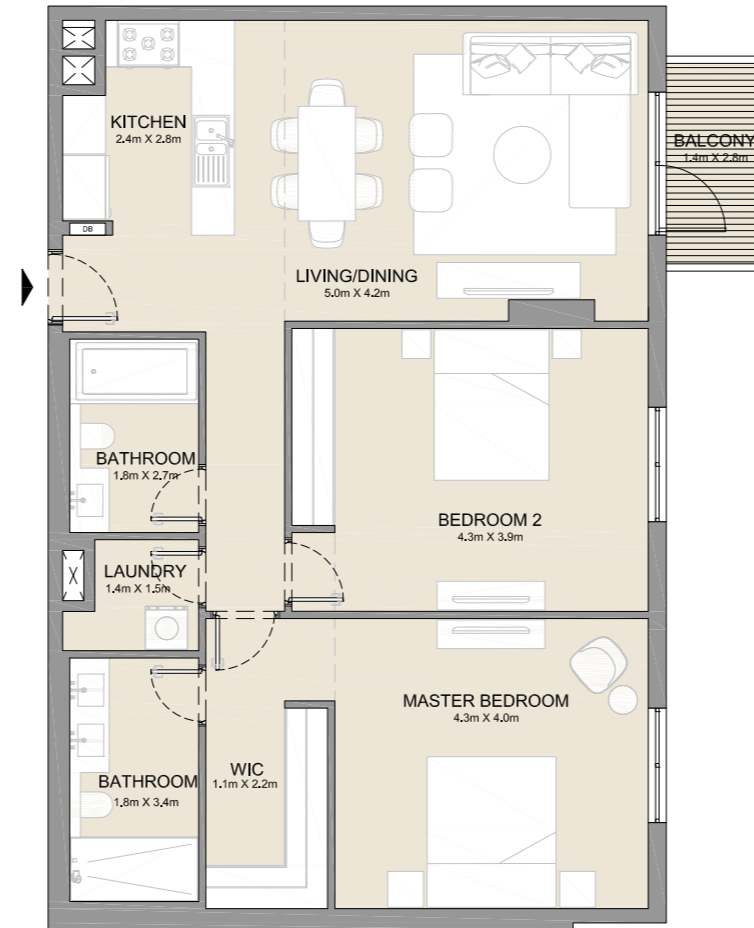

PORT DE LA MER
La Côte

2 BEDROOM
BUILDING 2

APARTMENT TYPE 8
- LEVEL 5

UNIT NO.	SUITE AREA		BALCONY AREA		TOTAL AREA	
	SQM	SQFT	SQM	SQFT	SQM	SQFT
517	105.13	1132	4.57	49	109.70	1181