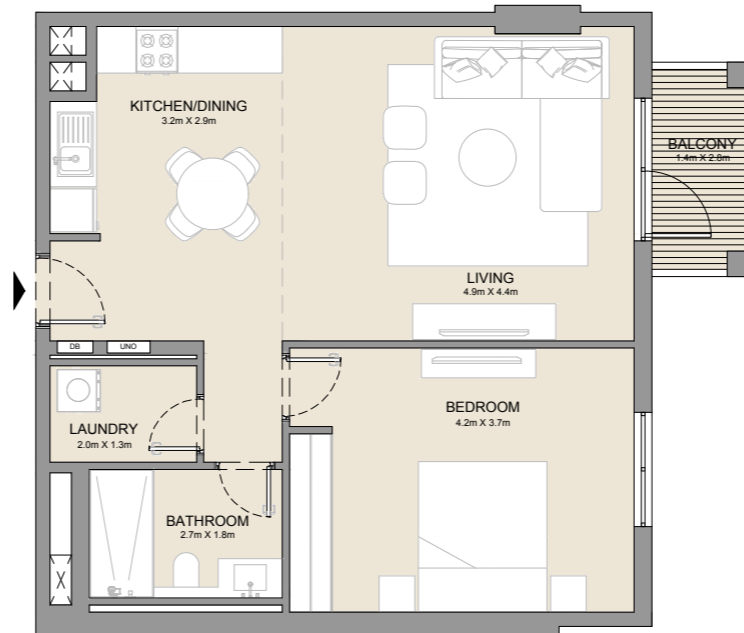

PORT DE LA MER
La Côte

1 BEDROOM
BUILDING 2

APARTMENT TYPE 2
- LEVEL 1, 2, 3, 4 & 5

UNIT NO.			SUITE AREA		BALCONY AREA		TOTAL AREA	
			SQM	SQFT	SQM	SQFT	SQM	SQFT
102	202	302	79.52	856	8.44	91	87.96	947
402	502							

PORT DE LA MER
La Côte

1 BEDROOM
BUILDING 2

APARTMENT TYPE 3A
- LEVEL 1

UNIT NO.	SUITE AREA		BALCONY AREA		TOTAL AREA	
	SQM	SQFT	SQM	SQFT	SQM	SQFT
119	69.16	744	12.13	131	81.29	875

PORT DE LA MER
La Côte

1 BEDROOM
BUILDING 2

APARTMENT TYPE 3
- LEVEL 2, 3 & 4

UNIT NO.	SUITE AREA		BALCONY AREA		TOTAL AREA			
	SQM	SQFT	SQM	SQFT	SQM	SQFT		
220	320	419	69.16	744	4.57	49	73.73	794

PORT DE LA MER
La Côte

1 BEDROOM
BUILDING 2

APARTMENT TYPE 4
- LEVEL 2 & 3