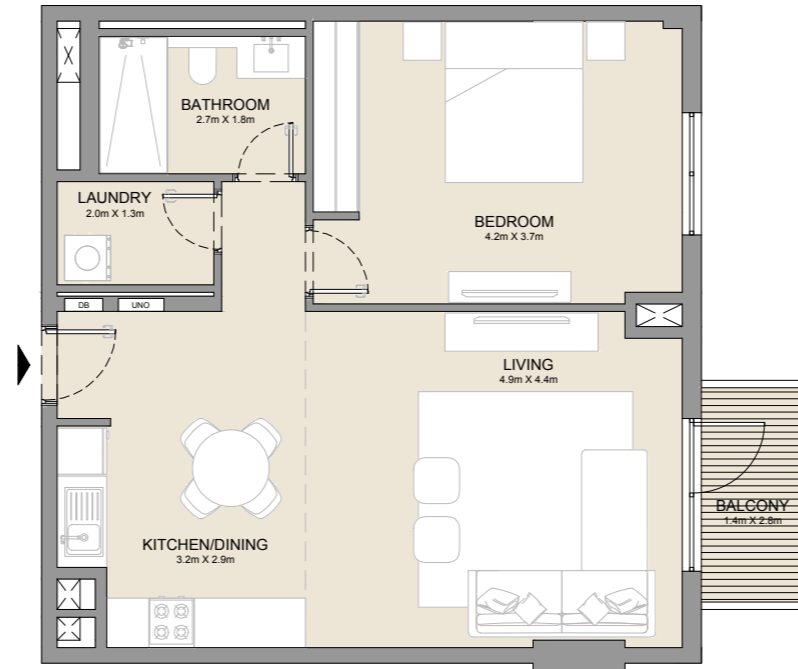

PORT DE LA MER
La Côte

1 BEDROOM
BUILDING 2

APARTMENT TYPE 3A
- LEVEL 1

UNIT NO.	SUITE AREA		BALCONY AREA		TOTAL AREA	
	SQM	SQFT	SQM	SQFT	SQM	SQFT
119	69.16	744	12.13	131	81.29	875

PORT DE LA MER
La Côte

1 BEDROOM
BUILDING 2

APARTMENT TYPE 3
- LEVEL 2, 3 & 4

UNIT NO.	SUITE AREA		BALCONY AREA		TOTAL AREA			
	SQM	SQFT	SQM	SQFT	SQM	SQFT		
220	320	419	69.16	744	4.57	49	73.73	794

PORT DE LA MER
La Côte

1 BEDROOM
BUILDING 2

APARTMENT TYPE 4
- LEVEL 2 & 3

UNIT NO.		SUITE AREA		BALCONY AREA		TOTAL AREA	
		SQM	SQFT	SQM	SQFT	SQM	SQFT
206	306	86.24	928	4.57	49	90.81	977

PORT DE LA MER
La Côte

1 BEDROOM
BUILDING 2

APARTMENT TYPE 5
- LEVEL 4

UNIT NO.	SUITE AREA		BALCONY AREA		TOTAL AREA	
	SQM	SQFT	SQM	SQFT	SQM	SQFT
418	68.47	737	4.57	49	73.04	786