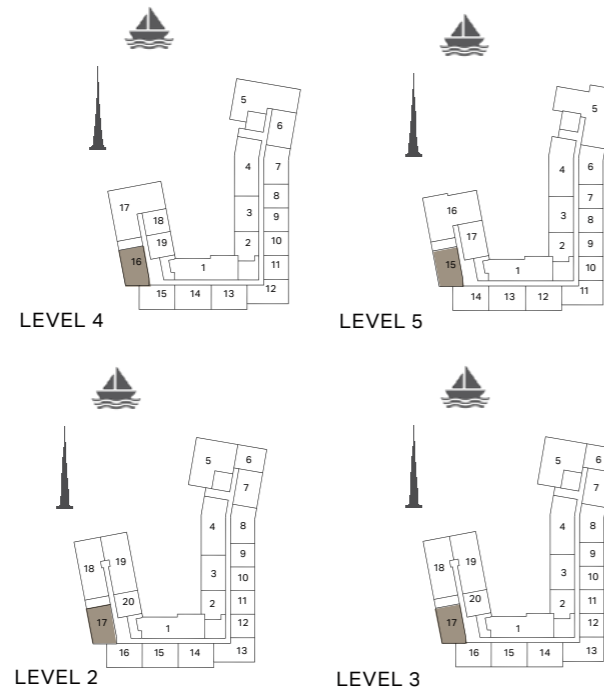

PORT DE LA MER
La Côte

2 BEDROOM
BUILDING 2

APARTMENT TYPE 1
- LEVEL 2, 3, 4 & 5

UNIT NO.			SUITE AREA		BALCONY AREA		TOTAL AREA	
			SQM	SQFT	SQM	SQFT	SQM	SQFT
217	317	416	111.67	1202	9.75	105	121.42	1307
515