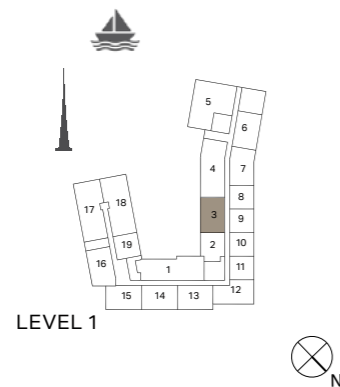

PORT DE LA MER
La Côte

2 BEDROOM
BUILDING 2

APARTMENT TYPE 7A
- LEVEL 1

UNIT NO.	SUITE AREA		BALCONY AREA		TOTAL AREA	
	SQM	SQFT	SQM	SQFT	SQM	SQFT
103	103.72	1116	15.75	170	119.47	1286