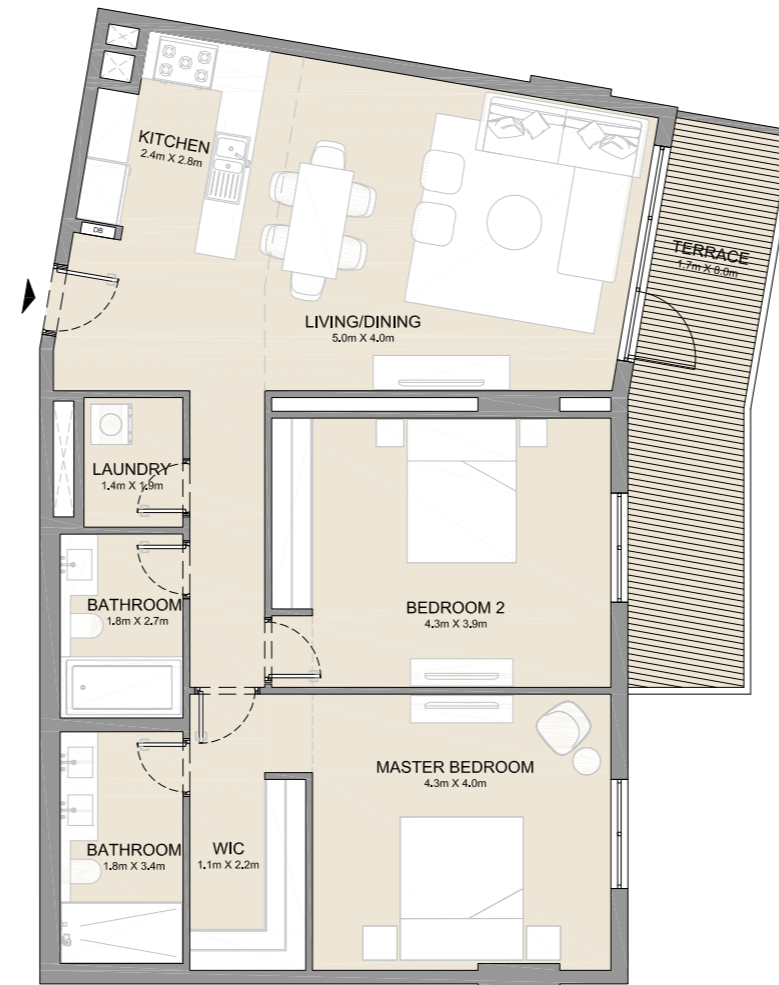

PORT DE LA MER
La Côte

2 BEDROOM
BUILDING 2

APARTMENT TYPE 5A
-
LEVEL 1

LEVEL 1

UNIT NO.	SUITE AREA		BALCONY AREA		TOTAL AREA	
	SQM	SQFT	SQM	SQFT	SQM	SQFT
107	111.54	1201	15.72	169	127.26	1370