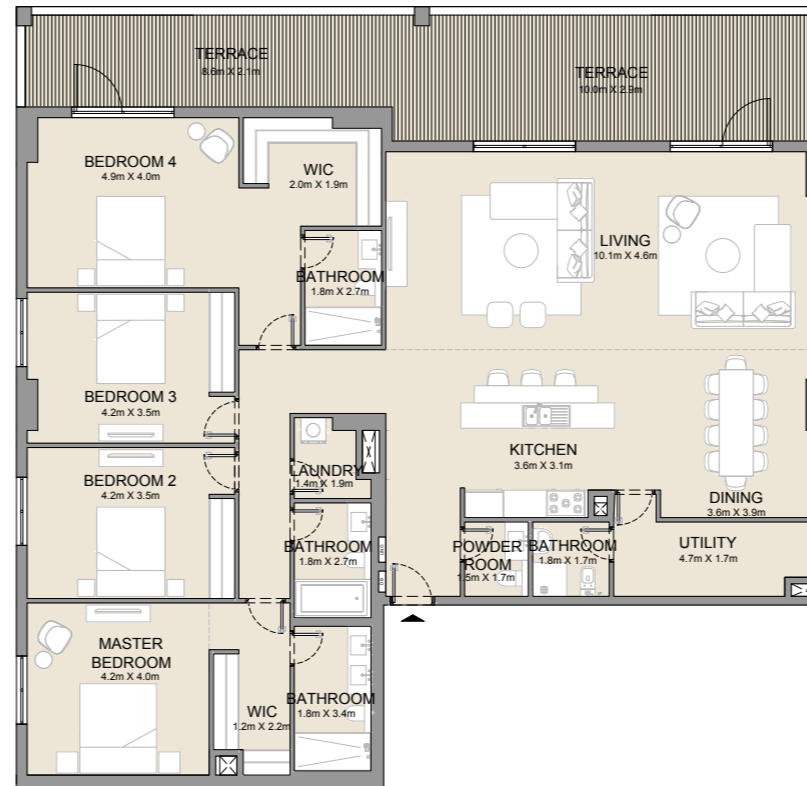

PORT DE LA MER
La Côte

4 BEDROOM
BUILDING 2

APARTMENT TYPE 3
- LEVEL 5

UNIT NO.	SUITE AREA		BALCONY AREA		TOTAL AREA	
	SQM	SQFT	SQM	SQFT	SQM	SQFT
516	241.46	2599	53.16	572	294.62	3171