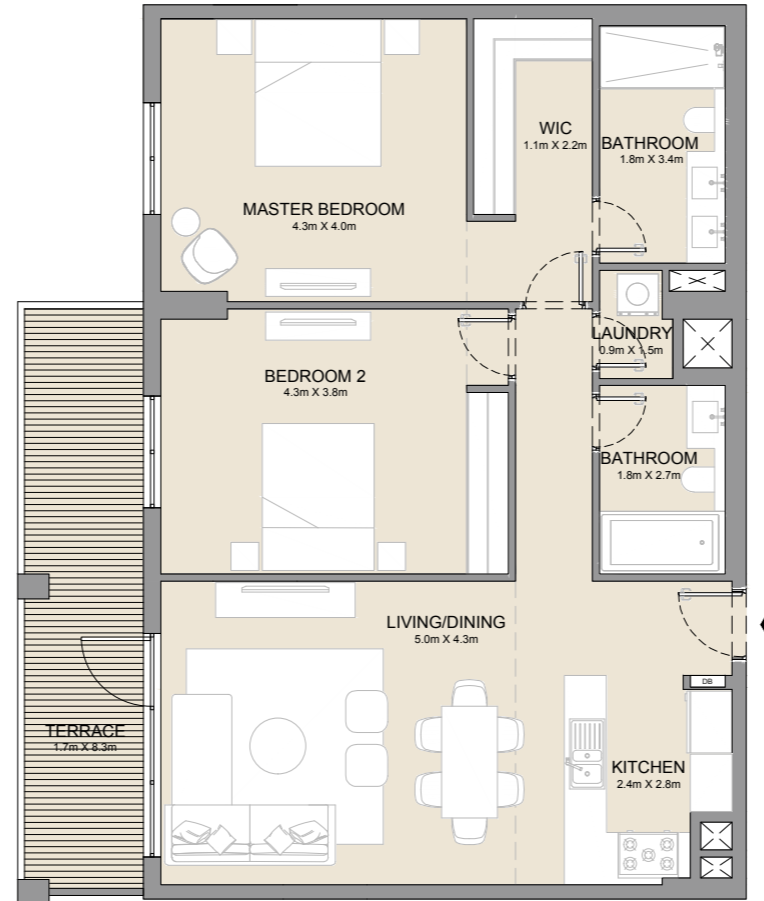

PORT DE LA MER
La Côte

2 BEDROOM
BUILDING 2

APARTMENT TYPE 7A
- LEVEL 1

UNIT NO.	SUITE AREA		BALCONY AREA		TOTAL AREA	
	SQM	SQFT	SQM	SQFT	SQM	SQFT
103	103.72	1116	15.75	170	119.47	1286