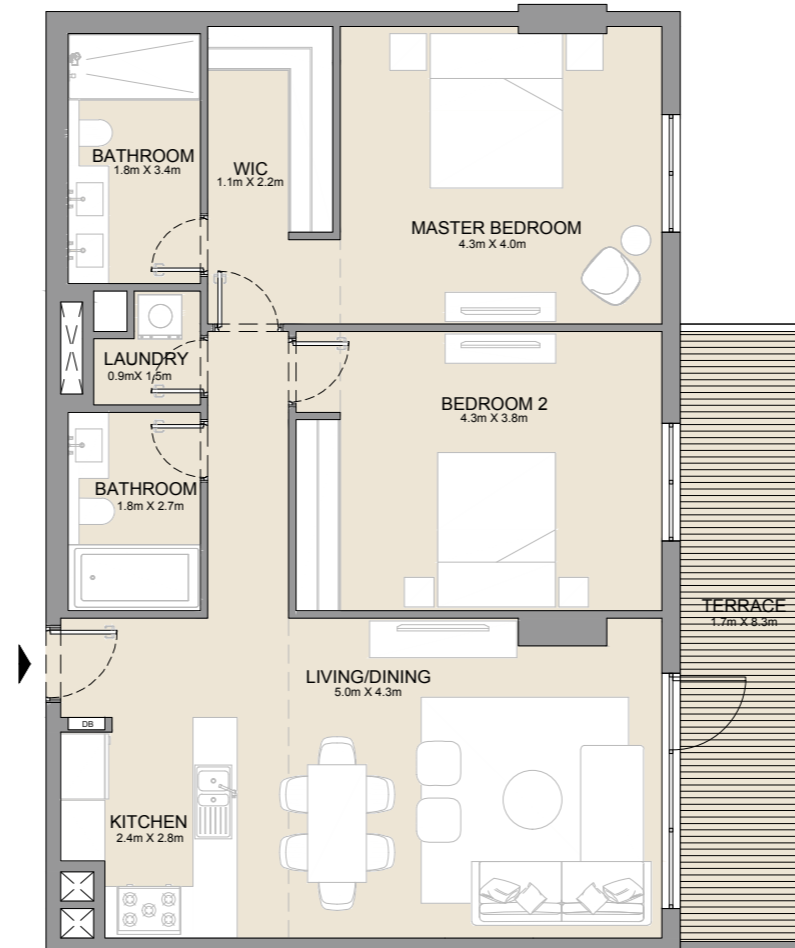

PORT DE LA MER
La Côte

2 BEDROOM
BUILDING 2

APARTMENT TYPE 6A
- LEVEL 1

UNIT NO.	SUITE AREA		BALCONY AREA		TOTAL AREA	
	SQM	SQFT	SQM	SQFT	SQM	SQFT
106	104.50	1125	15.75	170	120.25	1294