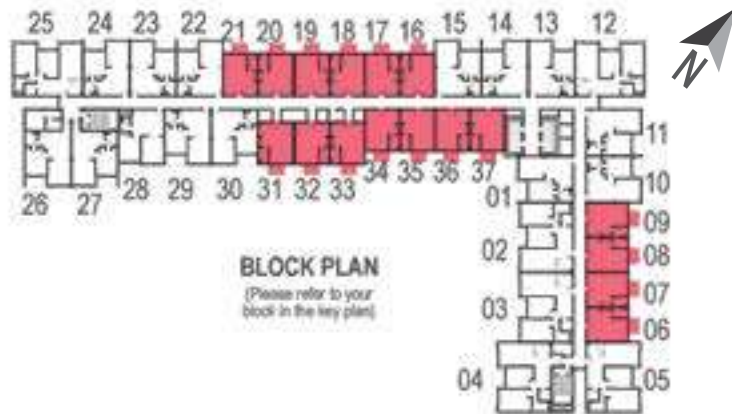

## TYPICAL FLOOR

# STUDIO

AREA: 401 sq. ft.

FLAT NOS: 6 TO 9, 16 TO 21,  
31 TO 37

**TYPICAL FLOOR - TYPE I**

**1 BED ROOM**

AREA: 626 sq. ft.

FLAT NOS: 1, 10, 11, 13, 14, 15,  
22, 23, 24, 29, 30

AREA: 926 sq. ft.

FLAT NOS: 02, 03, 05, 12, 25

BLOCK PLAN  
(Please refer to your block in the key plan)

TYPICAL FLOOR - TYPE II