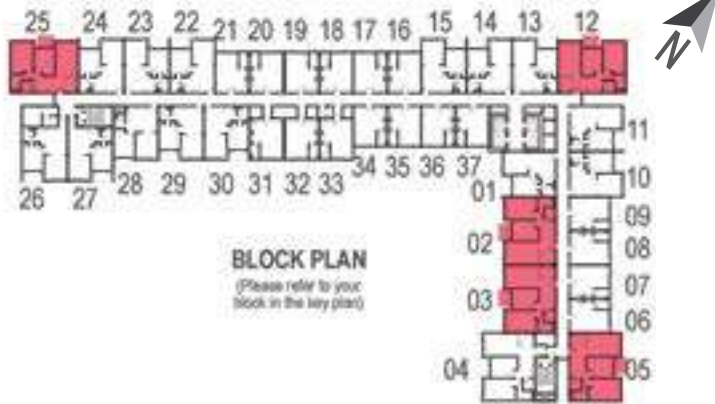

# 1 BED ROOM

AREA: 653 sq. ft.

FLAT NOS: 26, 27

**TYPICAL FLOOR - TYPE II**

**1 BED ROOM**

AREA: 643 sq. ft.  
FLAT NOS: 28

TYPICAL FLOOR - TYPE I

2 BED ROOM

AREA: 926 sq. ft.

FLAT NOS: 02, 03, 05, 12, 25

BLOCK PLAN  
(Please refer to your block in the key plan)

TYPICAL FLOOR - TYPE II