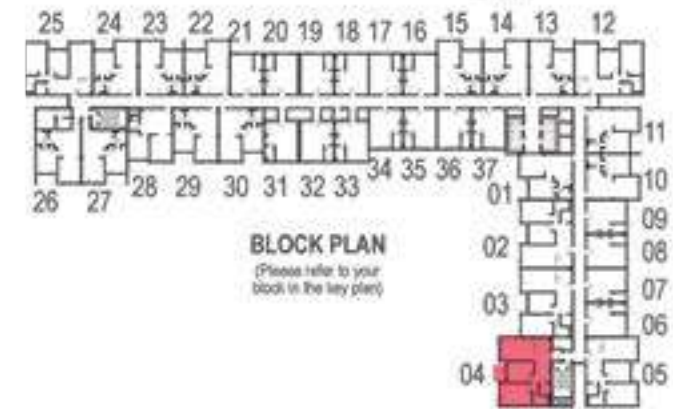

# 1 BED ROOM

AREA: 653 sq. ft.

FLAT NOS: 26, 27

**TYPICAL FLOOR - TYPE II**

**1 BED ROOM**

AREA: 643 sq. ft.  
FLAT NOS: 28

TYPICAL FLOOR - TYPE I

2 BED ROOM

AREA: 926 sq. ft.

FLAT NOS: 02, 03, 05, 12, 25

BLOCK PLAN  
(Please refer to your block in the key plan)

TYPICAL FLOOR - TYPE II