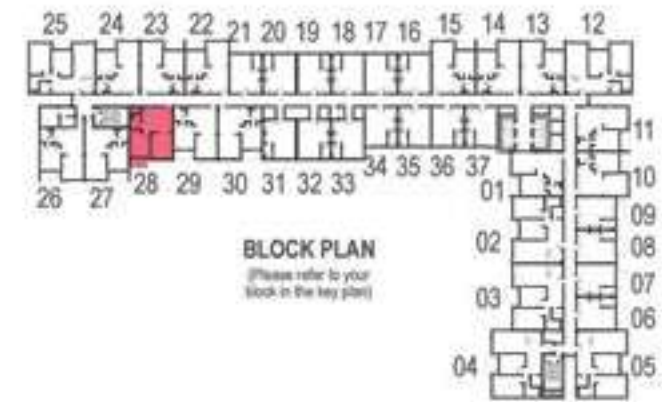

TYPICAL FLOOR - TYPE II

1 BED ROOM

AREA: 643 sq. ft.
FLAT NOS: 28