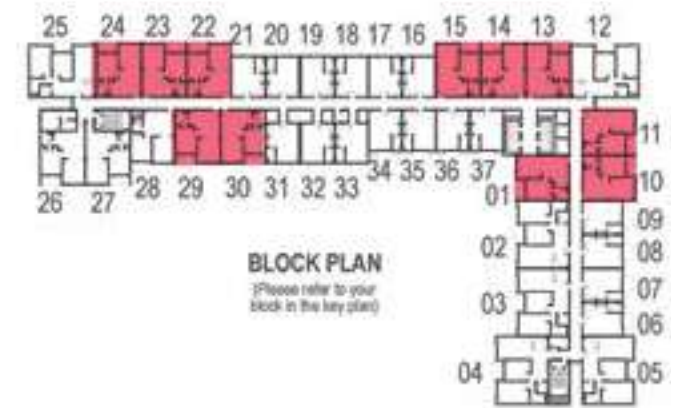

## TYPICAL FLOOR

# STUDIO

AREA: 401 sq. ft.

FLAT NOS: 6 TO 9, 16 TO 21,  
31 TO 37

**TYPICAL FLOOR - TYPE I**

**1 BED ROOM**

AREA: 626 sq. ft.

FLAT NOS: 1, 10, 11, 13, 14, 15,  
22, 23, 24, 29, 30

AREA: 926 sq. ft.

FLAT NOS: 02, 03, 05, 12, 25

BLOCK PLAN  
(Please refer to your block in the key plan)

TYPICAL FLOOR - TYPE II