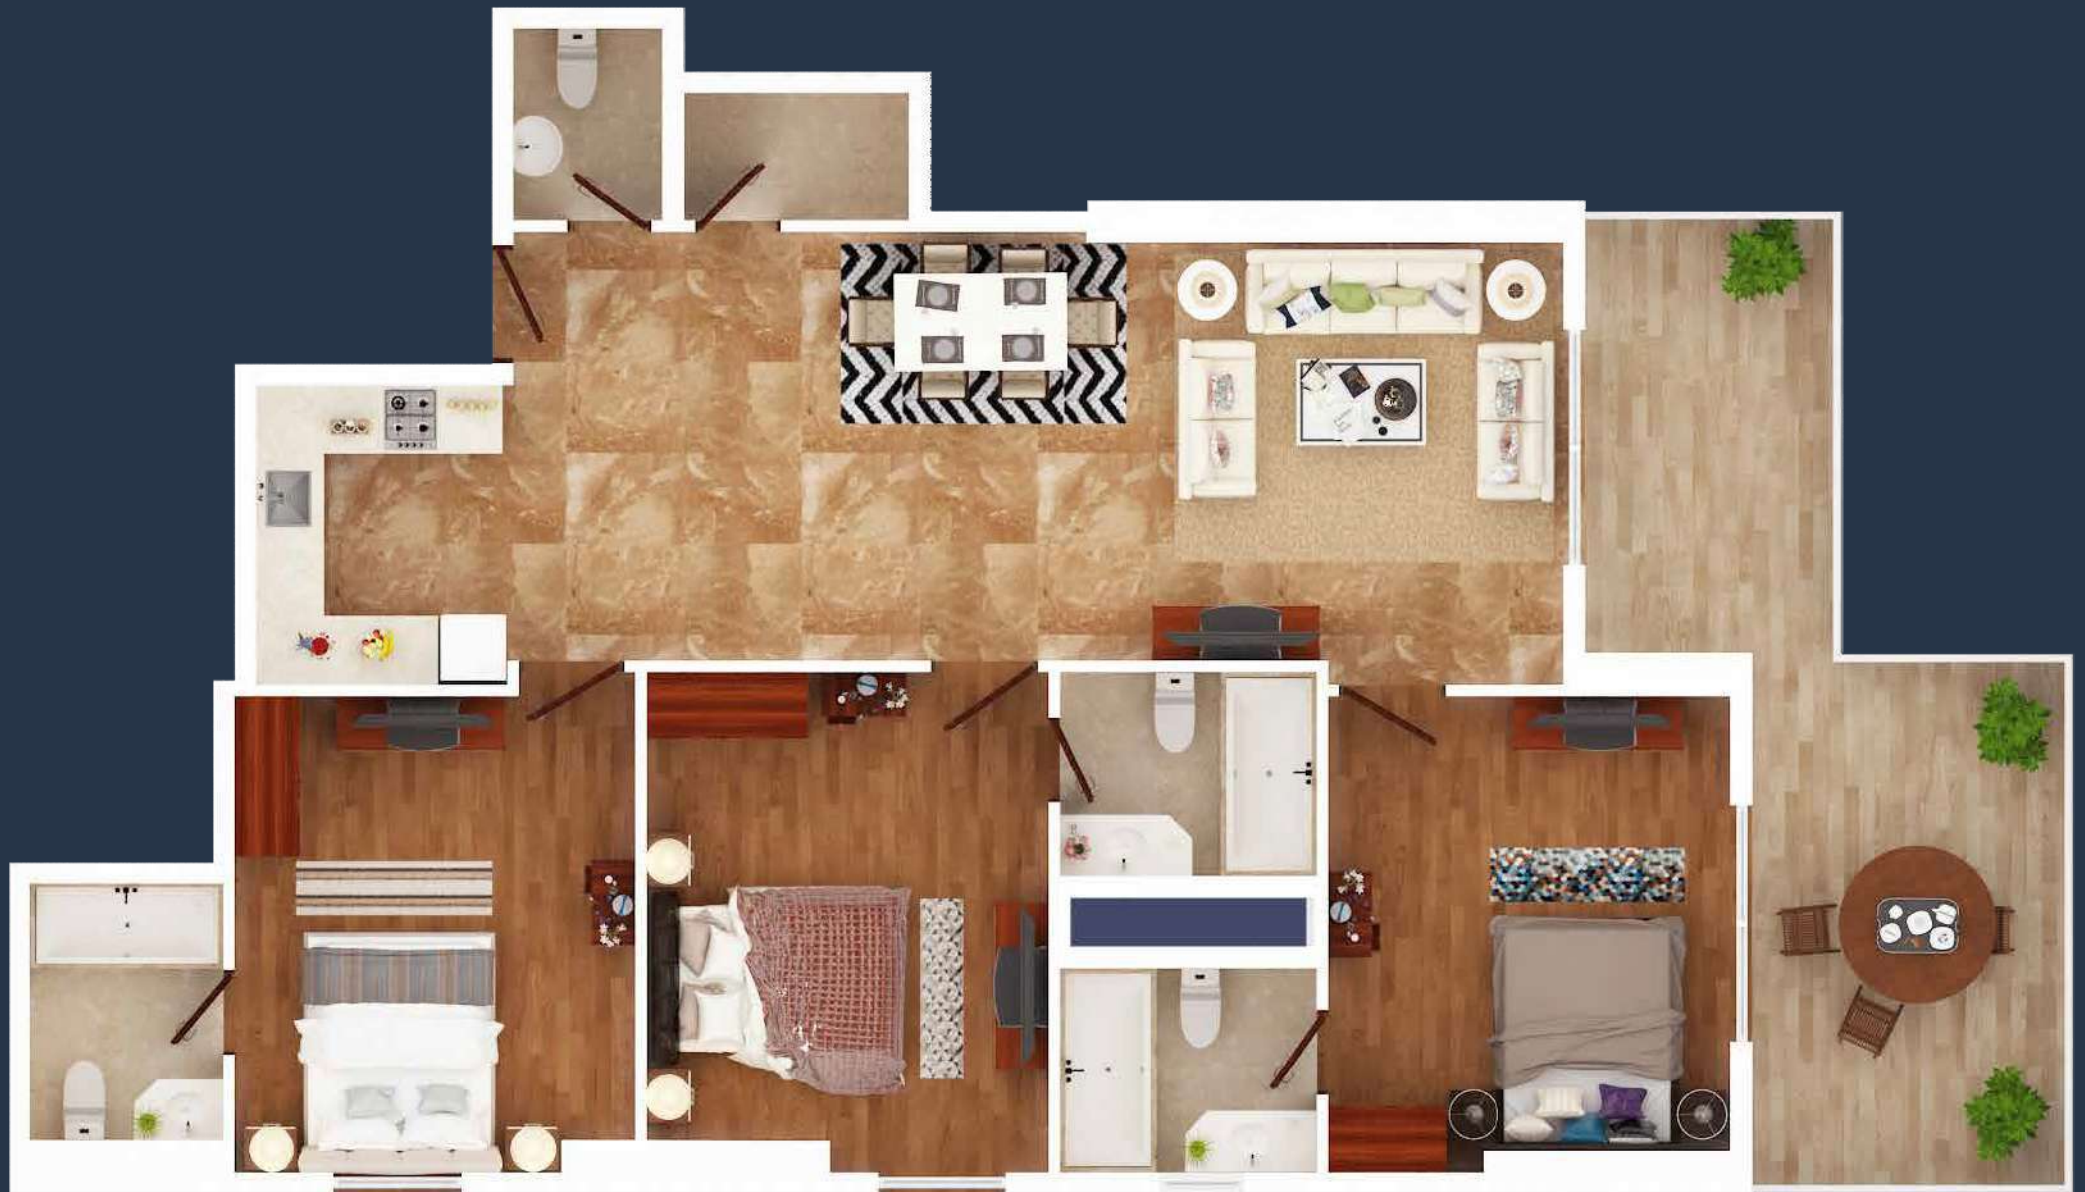

## BEDROOM + Maid/Store

2 Bedroom + Maid/Store

Sizes: 1350 - 1750sqft

## BEDROOM + Maid/Store

3 Bedroom + Maid/Store

Sizes: 1600 sqft