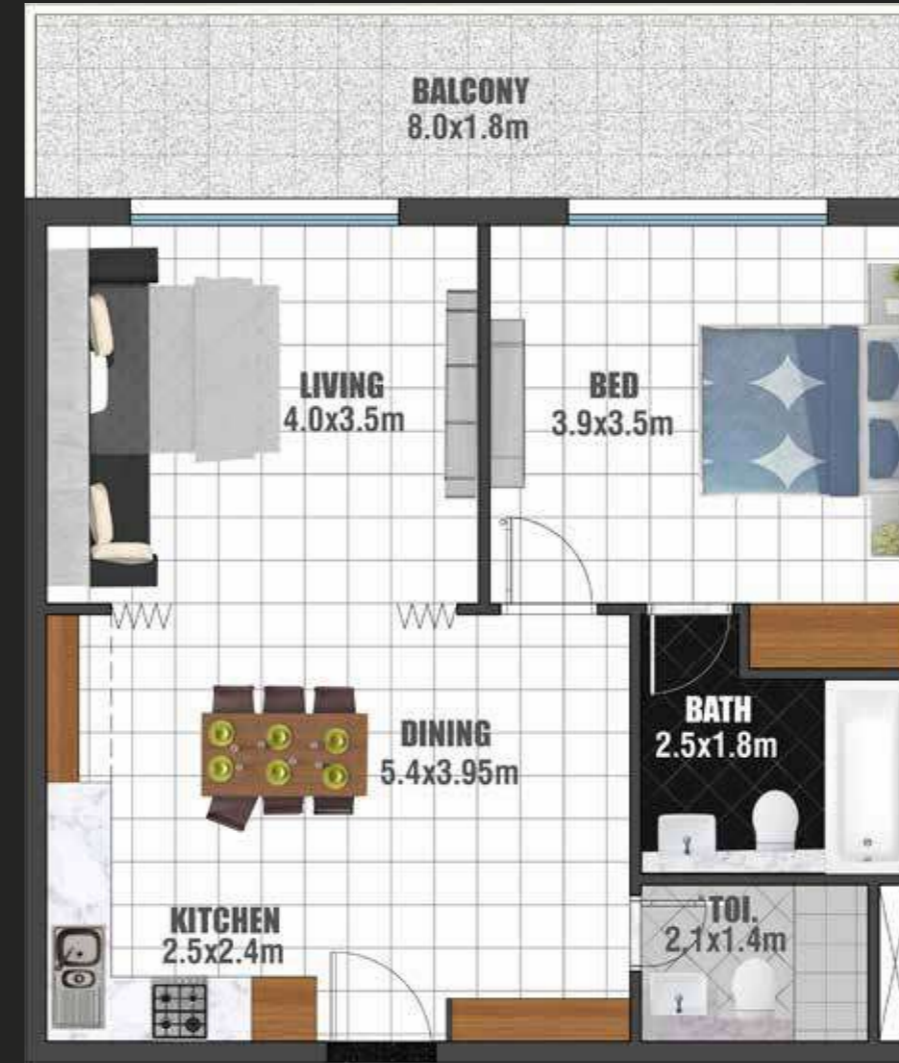

## FIRST FLOOR 1 BEDROOM

TOTAL AREA: 858 Sq.Ft. to 863 Sq.Ft.  
 FLAT NOS: 1,9,11,17 to19,25,31

↑ ENTRY

## TYPICAL FLOOR STUDIO

TOTAL AREA: 405 Sq.Ft. to 425 Sq.Ft.  
 FLAT NOS: 2 TO 6,11 TO 13,15,17 TO 21,  
 25 TO 29,31 TO 35

↑ ENTRY

↑ ENTRY

## TYPICAL FLOOR 1 BEDROOM

TOTAL AREA: 839 Sq.Ft. to 845 Sq.Ft.  
 FLAT NOS: 1,14,15,22,23,24,30,36

# TYPICAL FLOOR 2 BEDROOM

TOTAL AREA: 1094 Sq.Ft. to 1116 Sq.Ft.  
FLAT NOS: 7 TO 10