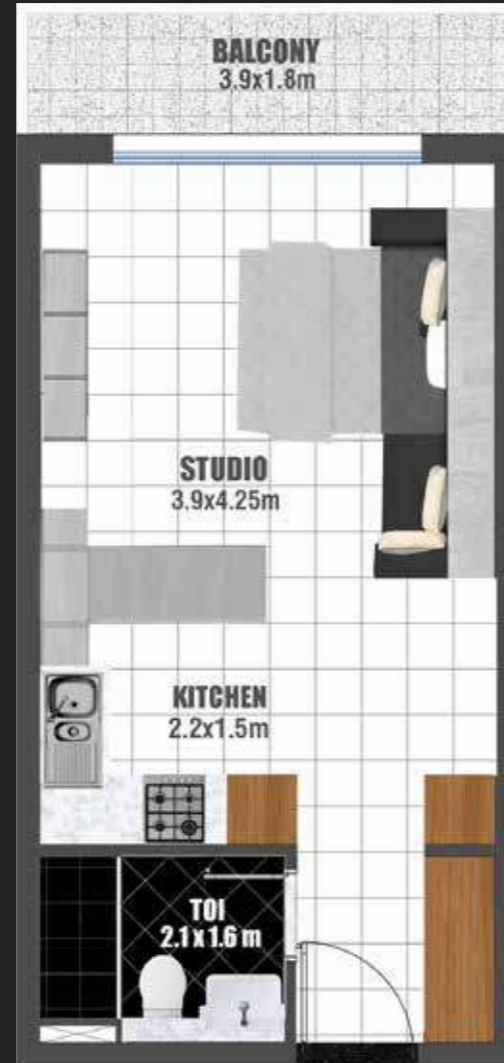

## FIRST FLOOR STUDIO

TOTAL AREA: 412 Sq.Ft. to 433 Sq.Ft.  
 FLAT NOS: 2 TO 6,7,8,10  
 12 TO 16, 20 TO 24, 26 TO 30

↑ ENTRY

## FIRST FLOOR 1 BEDROOM

TOTAL AREA: 858 Sq.Ft. to 863 Sq.Ft.  
 FLAT NOS: 1,9,11,17 to19,25,31

↑ ENTRY

## TYPICAL FLOOR STUDIO

TOTAL AREA: 405 Sq.Ft. to 425 Sq.Ft.  
 FLAT NOS: 2 TO 6,11 TO 13,15,17 TO 21,  
 25 TO 29,31 TO 35

↑ ENTRY

↑ ENTRY

## TYPICAL FLOOR 1 BEDROOM

TOTAL AREA: 839 Sq.Ft. to 845 Sq.Ft.  
 FLAT NOS: 1,14,15,22,23,24,30,36