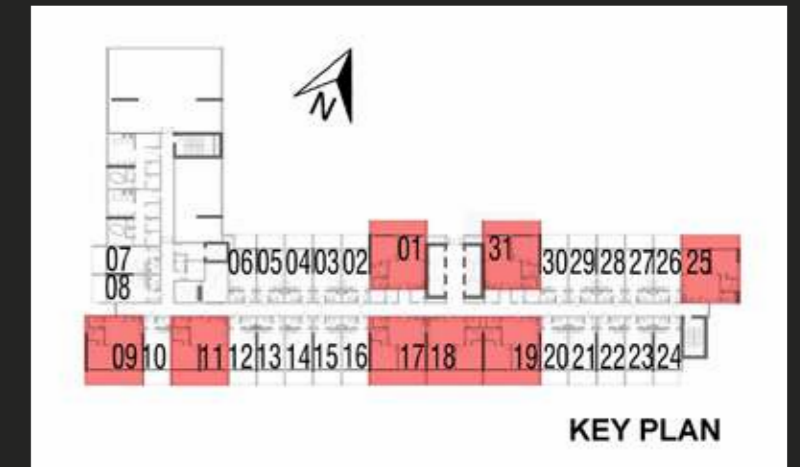

## FIRST FLOOR STUDIO

TOTAL AREA: 412 Sq.Ft. to 433 Sq.Ft.  
 FLAT NOS: 2 TO 6,7,8,10  
 12 TO 16, 20 TO 24, 26 TO 30

↑ ENTRY

## FIRST FLOOR 1 BEDROOM

TOTAL AREA: 858 Sq.Ft. to 863 Sq.Ft.  
 FLAT NOS: 1,9,11,17 to19,25,31

↑ ENTRY

## TYPICAL FLOOR STUDIO

TOTAL AREA: 405 Sq.Ft. to 425 Sq.Ft.  
 FLAT NOS: 2 TO 6,11 TO 13,15,17 TO 21,  
 25 TO 29,31 TO 35

↑ ENTRY

↑ ENTRY

## TYPICAL FLOOR 1 BEDROOM

TOTAL AREA: 839 Sq.Ft. to 845 Sq.Ft.  
 FLAT NOS: 1,14,15,22,23,24,30,36