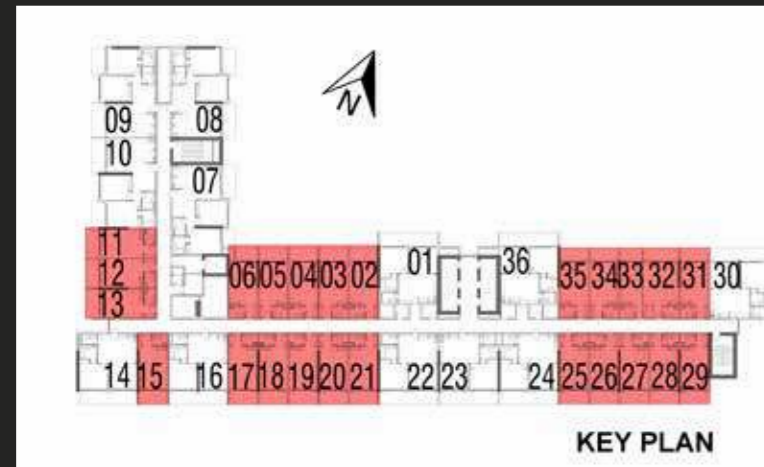

## FIRST FLOOR STUDIO

TOTAL AREA: 412 Sq.Ft. to 433 Sq.Ft.  
 FLAT NOS: 2 TO 6,7,8,10  
 12 TO 16, 20 TO 24, 26 TO 30

↑ ENTRY

## FIRST FLOOR 1 BEDROOM

TOTAL AREA: 858 Sq.Ft. to 863 Sq.Ft.  
 FLAT NOS: 1,9,11,17 to19,25,31

↑ ENTRY

## TYPICAL FLOOR STUDIO

TOTAL AREA: 405 Sq.Ft. to 425 Sq.Ft.  
 FLAT NOS: 2 TO 6,11 TO 13,15,17 TO 21,  
 25 TO 29,31 TO 35

↑ ENTRY

↑ ENTRY

## TYPICAL FLOOR 1 BEDROOM

TOTAL AREA: 839 Sq.Ft. to 845 Sq.Ft.  
 FLAT NOS: 1,14,15,22,23,24,30,36