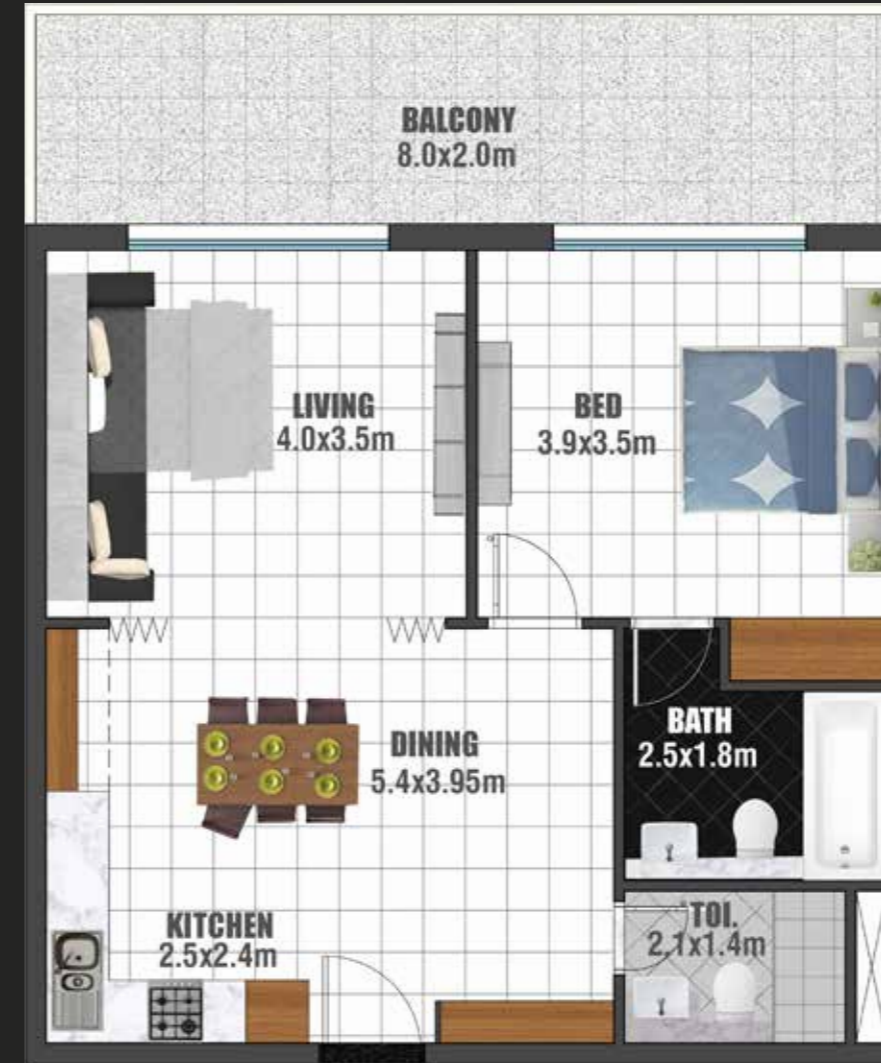

## FIRST FLOOR STUDIO

TOTAL AREA: 412 Sq.Ft. to 433 Sq.Ft.  
 FLAT NOS: 2 TO 6,7,8,10  
 12 TO 16, 20 TO 24, 26 TO 30

↑ ENTRY

## FIRST FLOOR 1 BEDROOM

TOTAL AREA: 858 Sq.Ft. to 863 Sq.Ft.  
 FLAT NOS: 1,9,11,17 to19,25,31

↑ ENTRY

## TYPICAL FLOOR STUDIO

TOTAL AREA: 405 Sq.Ft. to 425 Sq.Ft.  
 FLAT NOS: 2 TO 6,11 TO 13,15,17 TO 21,  
 25 TO 29,31 TO 35

↑ ENTRY

↑ ENTRY

# TYPICAL FLOOR 2 BEDROOM

TOTAL AREA: 1094 Sq.Ft. to 1116 Sq.Ft.  
FLAT NOS: 7 TO 10