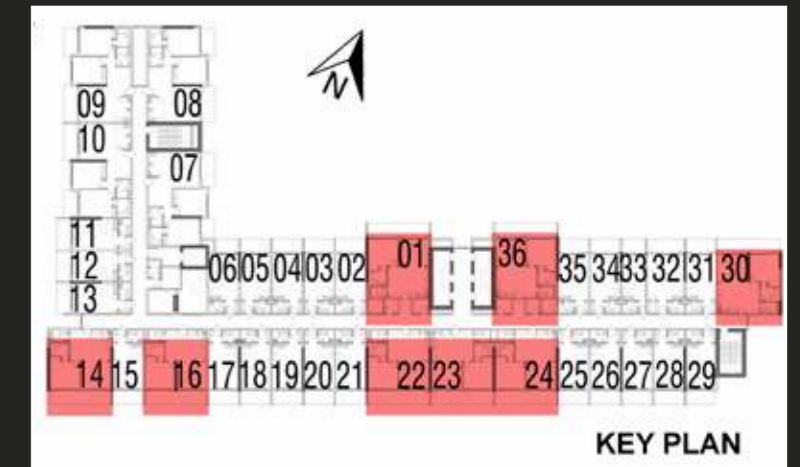

## FIRST FLOOR STUDIO

TOTAL AREA: 412 Sq.Ft. to 433 Sq.Ft.  
 FLAT NOS: 2 TO 6,7,8,10  
 12 TO 16, 20 TO 24, 26 TO 30

↑ ENTRY

## FIRST FLOOR 1 BEDROOM

TOTAL AREA: 858 Sq.Ft. to 863 Sq.Ft.  
 FLAT NOS: 1,9,11,17 to19,25,31

↑ ENTRY

## TYPICAL FLOOR STUDIO

TOTAL AREA: 405 Sq.Ft. to 425 Sq.Ft.  
 FLAT NOS: 2 TO 6,11 TO 13,15,17 TO 21,  
 25 TO 29,31 TO 35

↑ ENTRY

↑ ENTRY

## TYPICAL FLOOR 1 BEDROOM

TOTAL AREA: 839 Sq.Ft. to 845 Sq.Ft.  
 FLAT NOS: 1,14,15,22,23,24,30,36