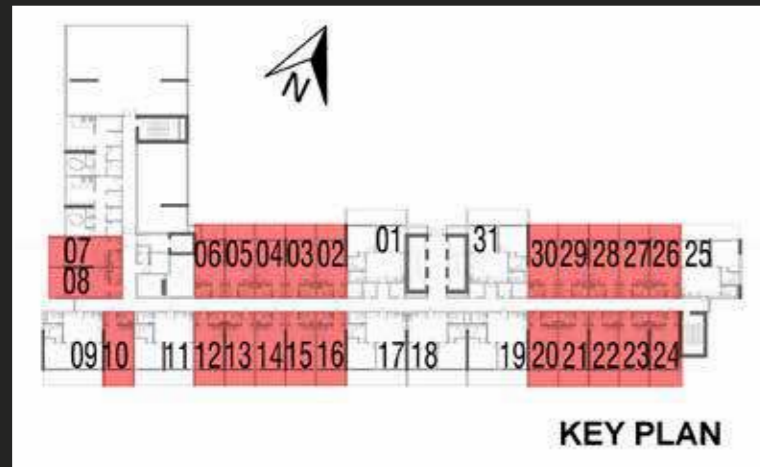

## FIRST FLOOR STUDIO

TOTAL AREA: 412 Sq.Ft. to 433 Sq.Ft.  
 FLAT NOS: 2 TO 6,7,8,10  
 12 TO 16, 20 TO 24, 26 TO 30

↑ ENTRY

## FIRST FLOOR 1 BEDROOM

TOTAL AREA: 858 Sq.Ft. to 863 Sq.Ft.  
 FLAT NOS: 1,9,11,17 to19,25,31

↑ ENTRY

## TYPICAL FLOOR STUDIO

TOTAL AREA: 405 Sq.Ft. to 425 Sq.Ft.  
 FLAT NOS: 2 TO 6,11 TO 13,15,17 TO 21,  
 25 TO 29,31 TO 35

↑ ENTRY

↑ ENTRY

## TYPICAL FLOOR 1 BEDROOM

TOTAL AREA: 839 Sq.Ft. to 845 Sq.Ft.  
 FLAT NOS: 1,14,15,22,23,24,30,36