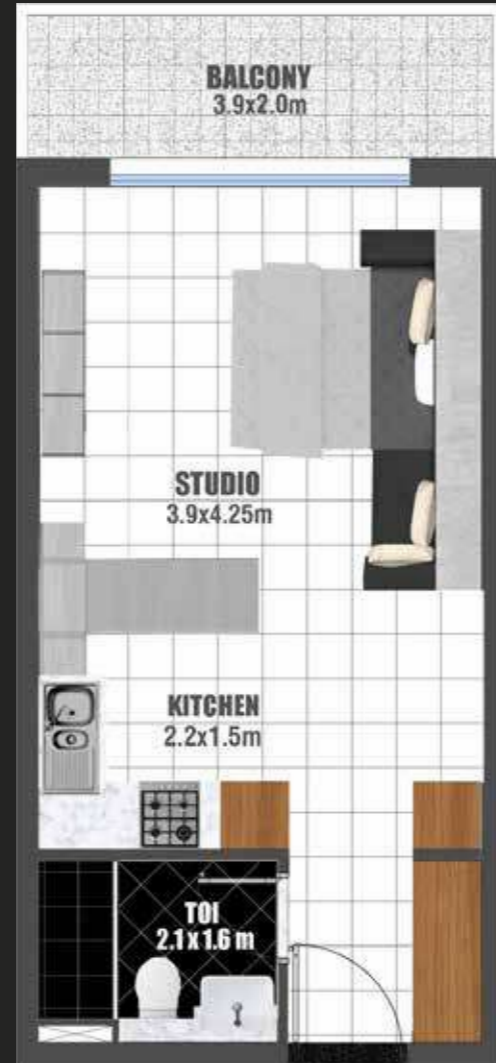

## FIRST FLOOR STUDIO

TOTAL AREA: 412 Sq.Ft. to 433 Sq.Ft.  
 FLAT NOS: 2 TO 6,7,8,10  
 12 TO 16, 20 TO 24, 26 TO 30

↑ ENTRY

## FIRST FLOOR 1 BEDROOM

TOTAL AREA: 858 Sq.Ft. to 863 Sq.Ft.  
 FLAT NOS: 1,9,11,17 to19,25,31

↑ ENTRY

## TYPICAL FLOOR STUDIO

TOTAL AREA: 405 Sq.Ft. to 425 Sq.Ft.  
 FLAT NOS: 2 TO 6,11 TO 13,15,17 TO 21,  
 25 TO 29,31 TO 35

↑ ENTRY

↑ ENTRY

# TYPICAL FLOOR 2 BEDROOM

TOTAL AREA: 1094 Sq.Ft. to 1116 Sq.Ft.  
FLAT NOS: 7 TO 10