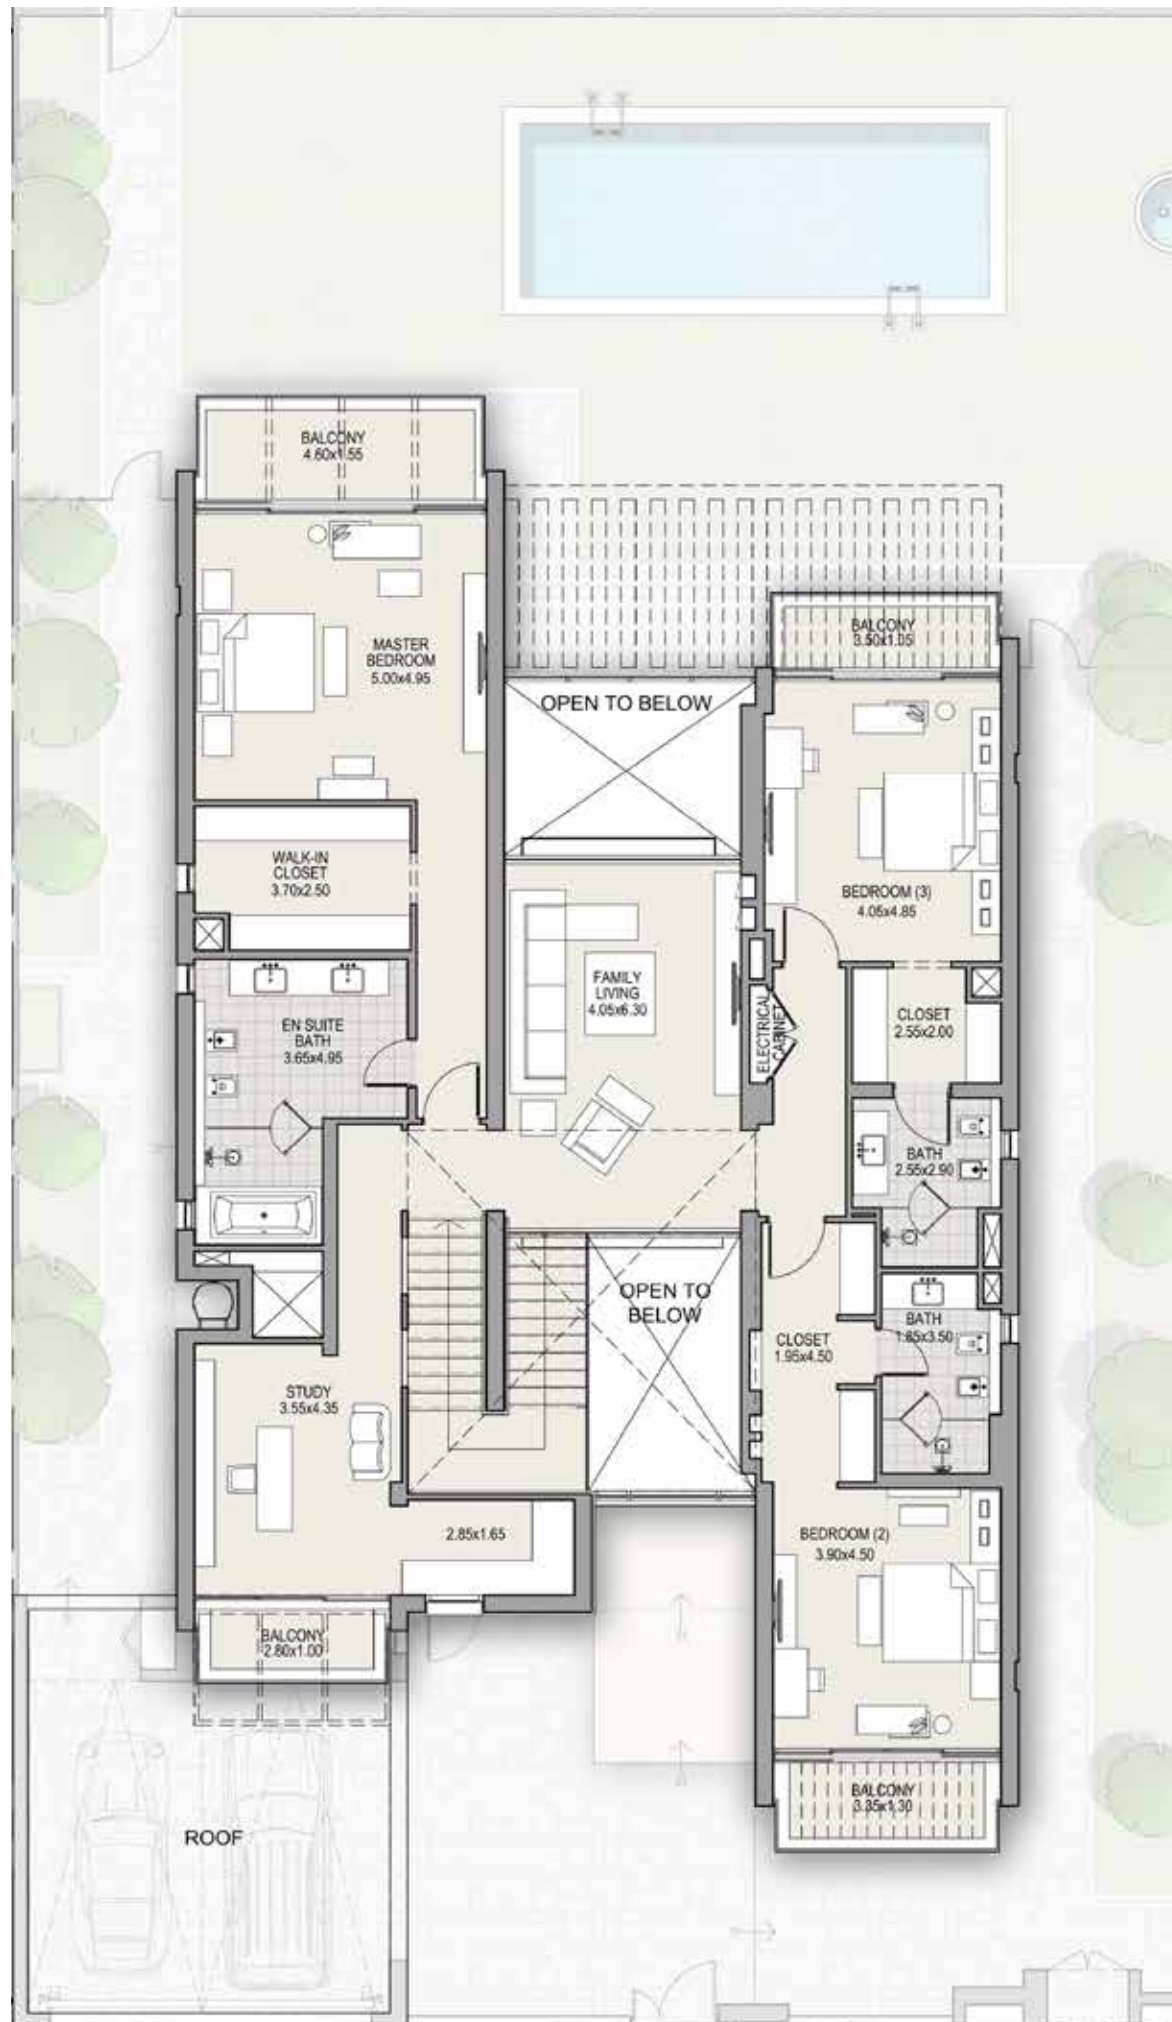

CONTEMPORARY VILLA
Type A

4 Bedroom
First Floor Plan

TOTAL AREA 6,393 SQFT