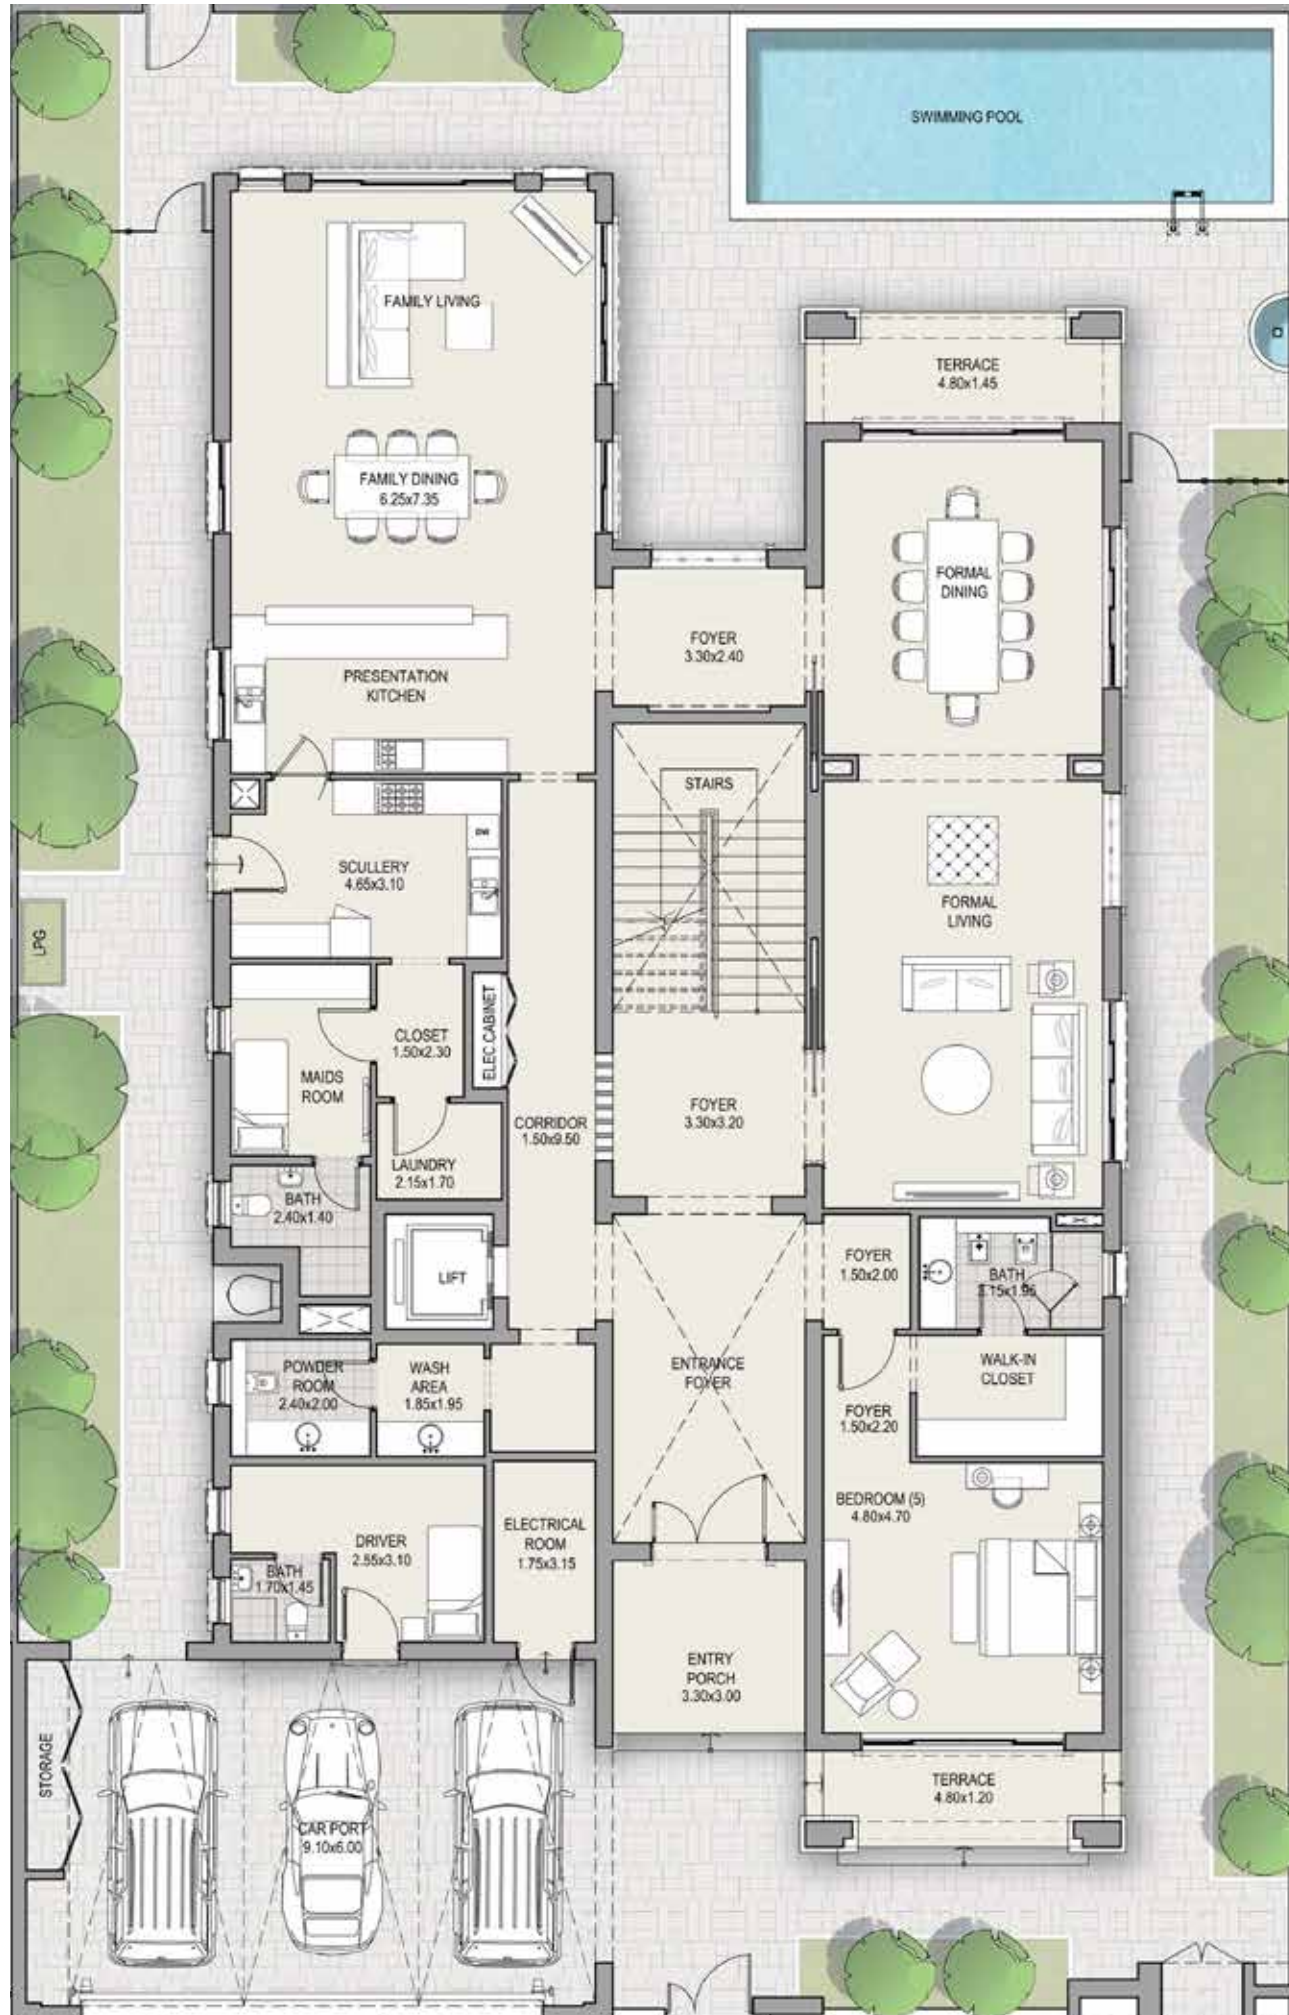

5 Bedroom
First Floor Plan

TOTAL AREA 7,823 SQFT

CONTEMPORARY VILLA
Type B

5 Bedroom
Ground Floor Plan

TOTAL AREA 7,972 SQFT

CONTEMPORARY VILLA
Type B

5 Bedroom
First Floor Plan

TOTAL AREA 7,972 SQFT

MODERN ARABIC VILLA
Type A

5 Bedroom
Ground Floor Plan

TOTAL AREA 7,690 SQFT

TOTAL AREA 7,690 SQFT

MEDITERRANEAN VILLA
Type A

5 Bedroom
Ground Floor Plan

TOTAL AREA 7,561 SQFT

MEDITERRANEAN VILLA
Type A

5 Bedroom
First Floor Plan

TOTAL AREA 7,561 SQFT

MEDITERRANEAN VILLA
Type B

5 Bedroom
Ground Floor Plan

TOTAL AREA 8,892 SQFT

MEDITERRANEAN VILLA
Type B

5 Bedroom
First Floor Plan

TOTAL AREA 8,892 SQFT

CONTEMPORARY VILLA
Type C

6 Bedroom
Ground Floor Plan

TOTAL AREA 9,903 SQFT

CONTEMPORARY VILLA
Type C

6 Bedroom
First Floor Plan

TOTAL AREA 9,903 SQFT

TOTAL AREA 11,527 SQFT

CONTEMPORARY VILLA
Type C