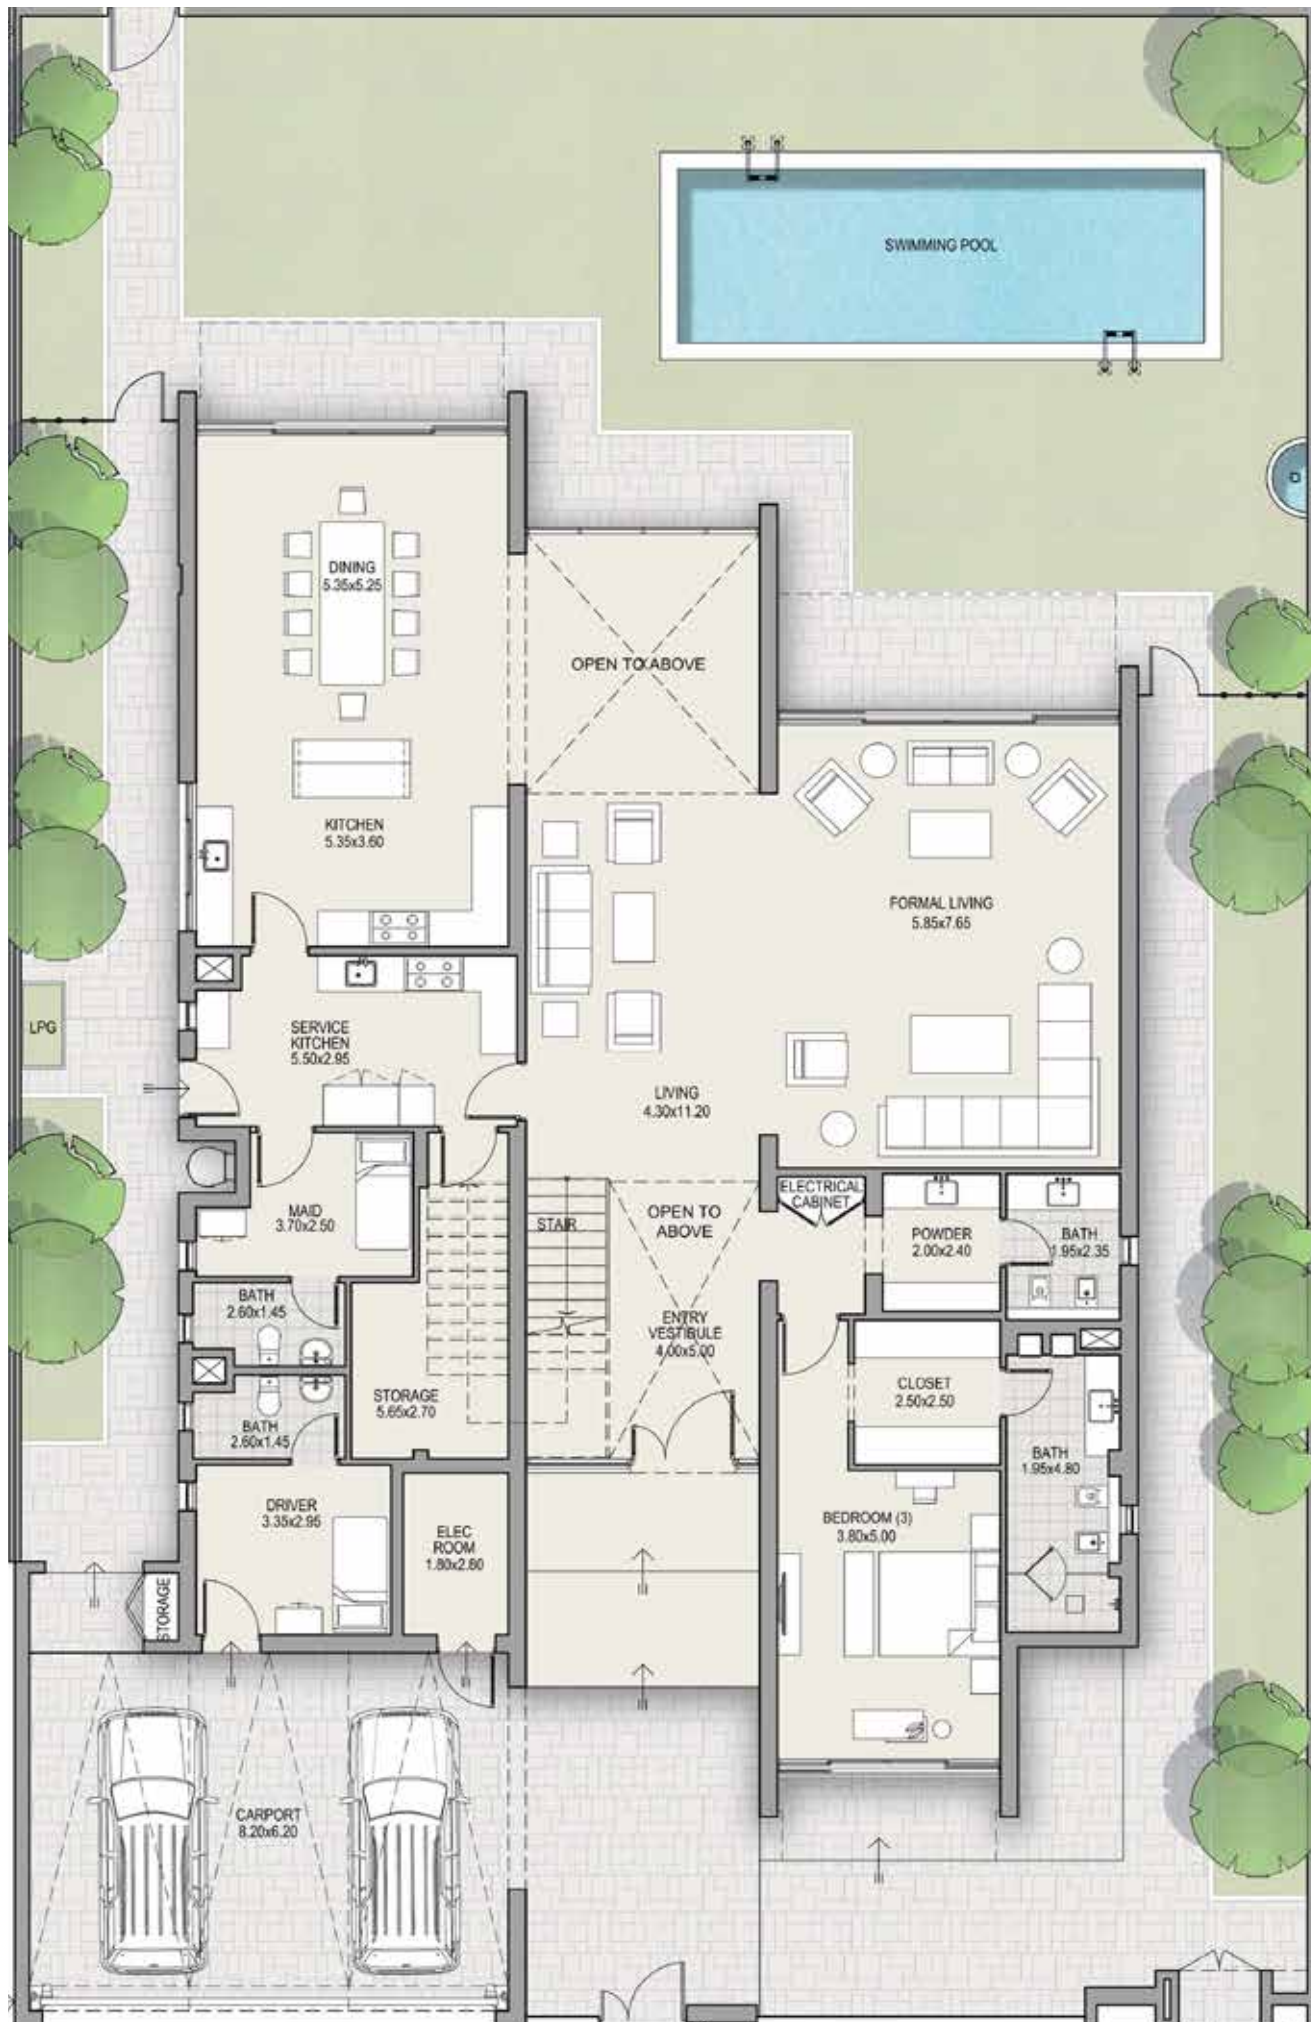

CONTEMPORARY VILLA
Type A

5 Bedroom
Ground Floor Plan

TOTAL AREA 7,823 SQFT