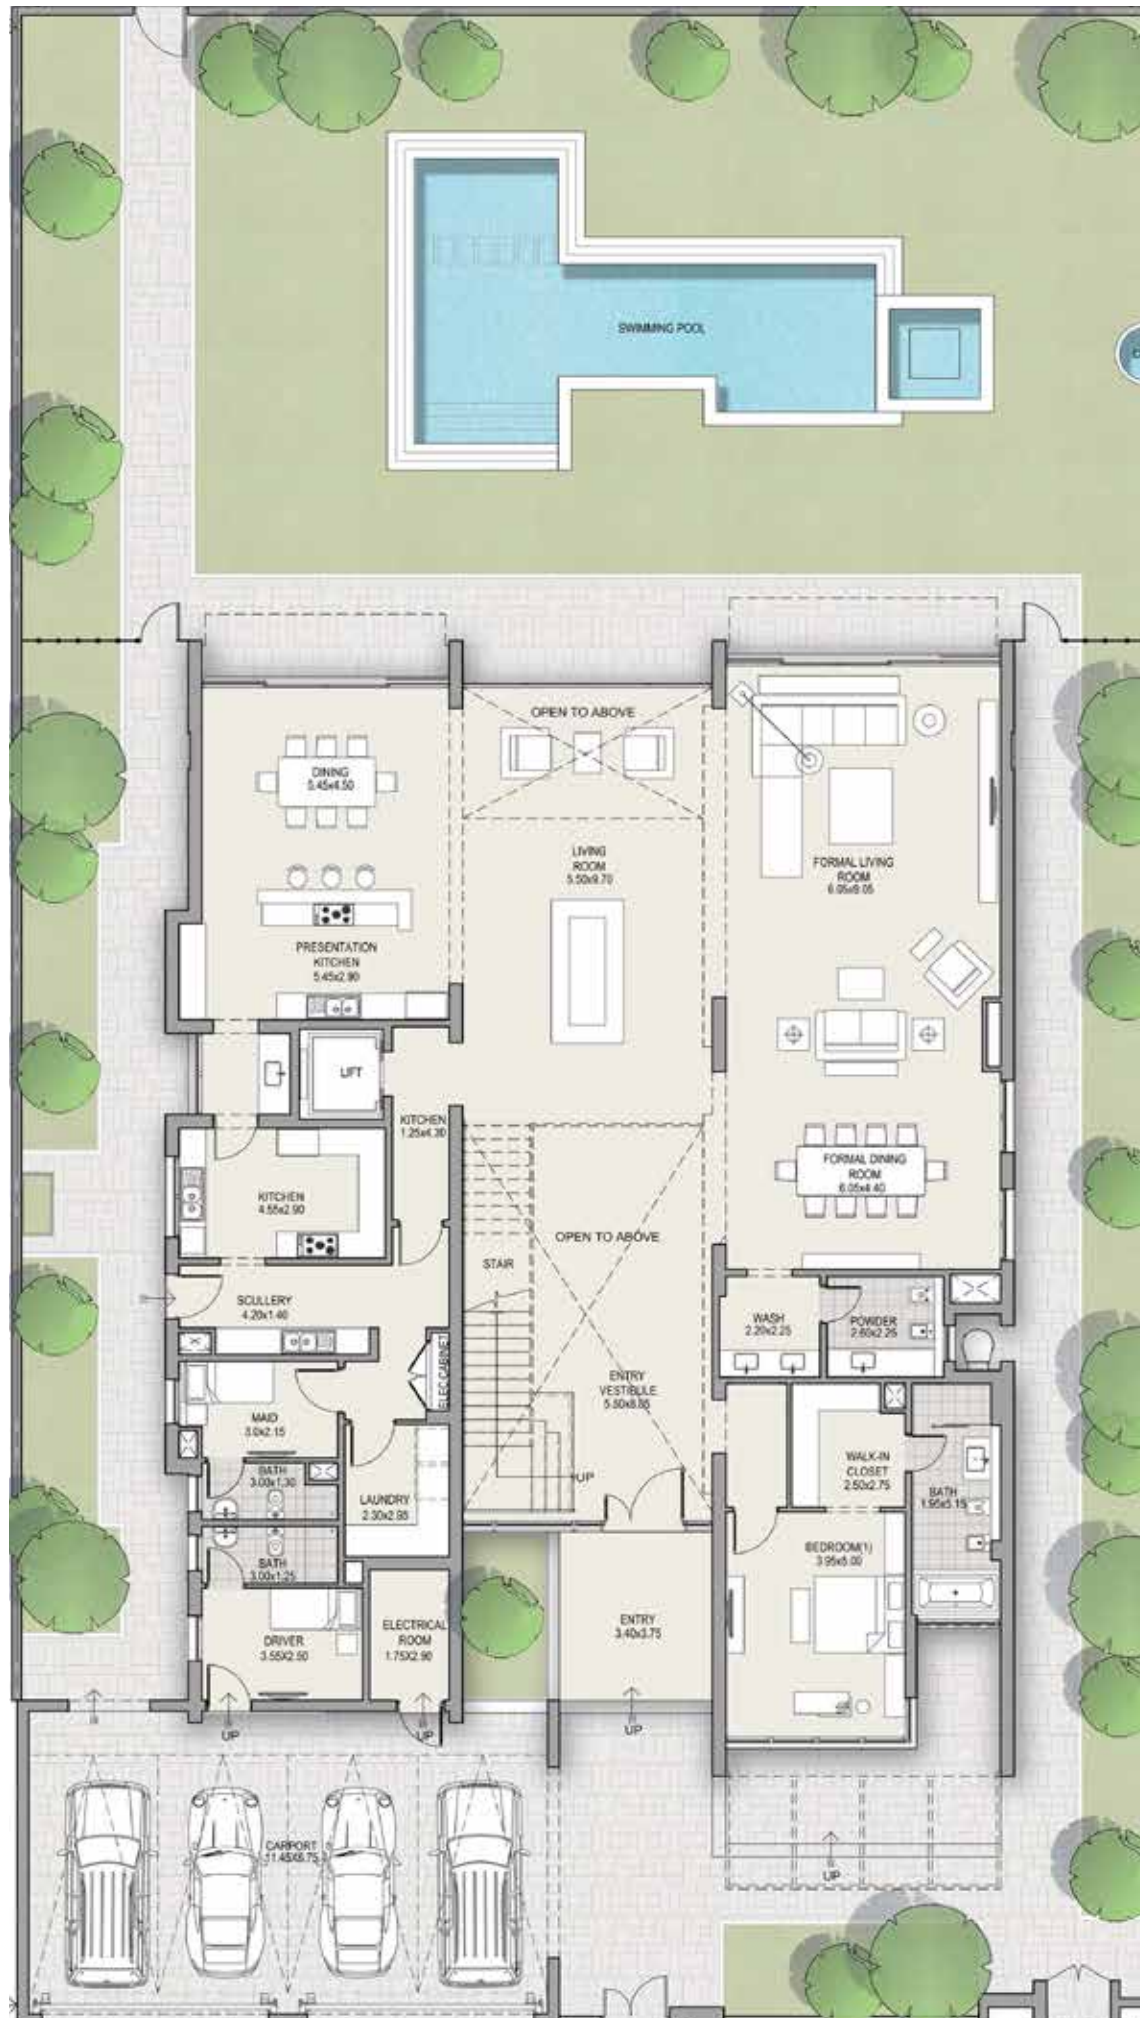

5 Bedroom
First Floor Plan

TOTAL AREA 7,823 SQFT

CONTEMPORARY VILLA
Type B

5 Bedroom
Ground Floor Plan

TOTAL AREA 7,972 SQFT

CONTEMPORARY VILLA
Type B

5 Bedroom
First Floor Plan

TOTAL AREA 7,972 SQFT

MODERN ARABIC VILLA
Type A

5 Bedroom
Ground Floor Plan

TOTAL AREA 7,690 SQFT

TOTAL AREA 7,690 SQFT

MEDITERRANEAN VILLA
Type A

5 Bedroom
Ground Floor Plan

TOTAL AREA 7,561 SQFT

MEDITERRANEAN VILLA
Type A

5 Bedroom
First Floor Plan

TOTAL AREA 7,561 SQFT

MEDITERRANEAN VILLA
Type B

5 Bedroom
Ground Floor Plan

TOTAL AREA 8,892 SQFT

MEDITERRANEAN VILLA
Type B

5 Bedroom
First Floor Plan

TOTAL AREA 8,892 SQFT

CONTEMPORARY VILLA
Type C

6 Bedroom
Ground Floor Plan

TOTAL AREA 9,903 SQFT

CONTEMPORARY VILLA
Type C

6 Bedroom
First Floor Plan

TOTAL AREA 9,903 SQFT

TOTAL AREA 11,527 SQFT

CONTEMPORARY VILLA
Type C