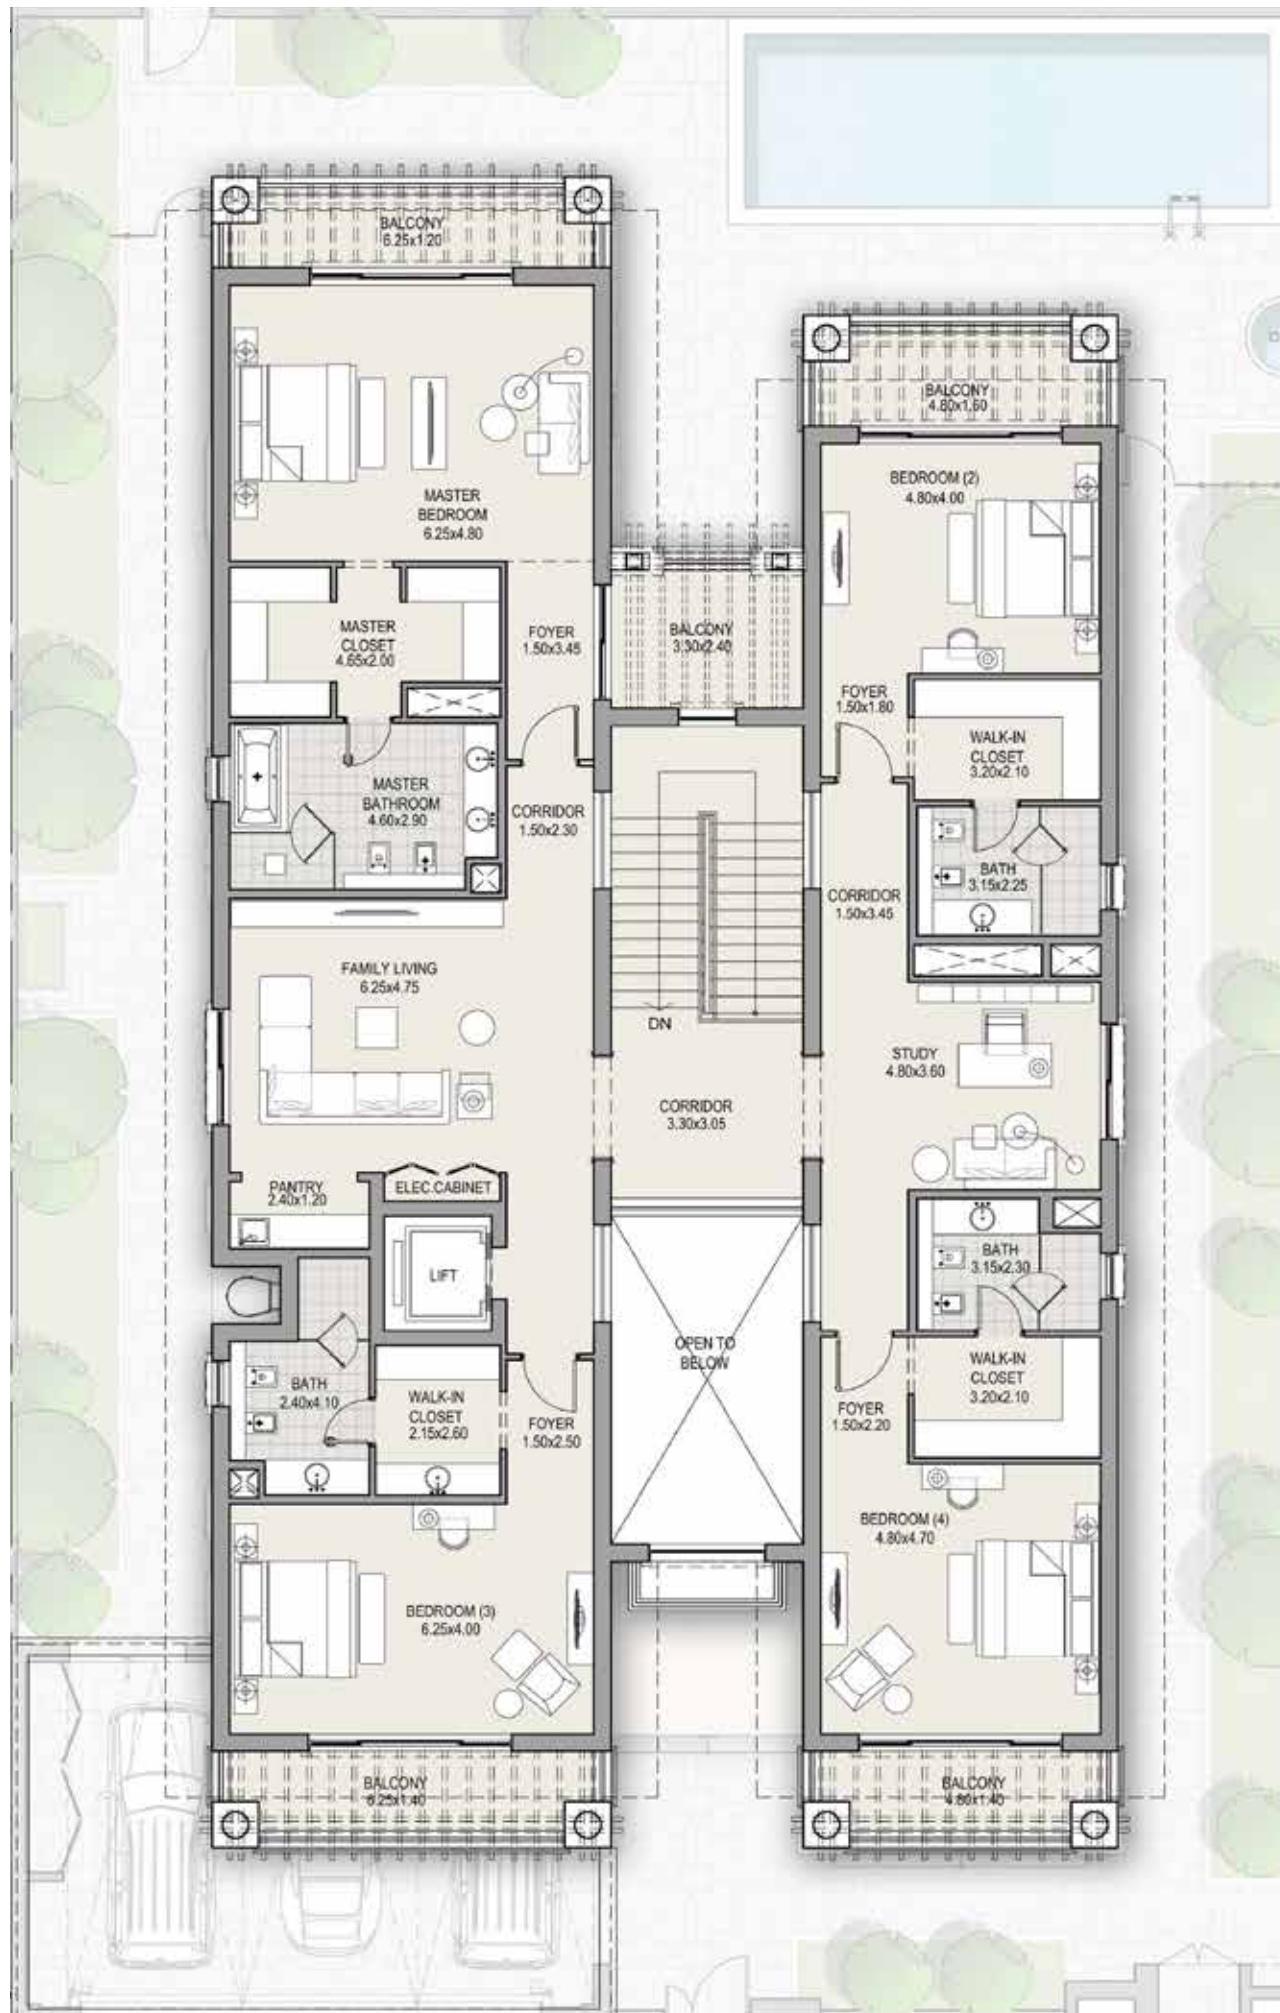

CONTEMPORARY VILLA
Type A

4 Bedroom
Ground Floor Plan

TOTAL AREA 6,393 SQFT

CONTEMPORARY VILLA
Type A

4 Bedroom
First Floor Plan

TOTAL AREA 6,393 SQFT

MEDITERRANEAN VILLA
Type A

4 Bedroom
Ground Floor Plan

MODERN ARABIC VILLA
Type A

5 Bedroom
Ground Floor Plan

TOTAL AREA 7,690 SQFT

TOTAL AREA 7,690 SQFT

MEDITERRANEAN VILLA
Type A

5 Bedroom
Ground Floor Plan

TOTAL AREA 7,561 SQFT

MEDITERRANEAN VILLA
Type A

5 Bedroom
First Floor Plan

TOTAL AREA 7,561 SQFT

MEDITERRANEAN VILLA
Type B

5 Bedroom
Ground Floor Plan

TOTAL AREA 8,892 SQFT

MEDITERRANEAN VILLA
Type B

5 Bedroom
First Floor Plan

TOTAL AREA 8,892 SQFT

CONTEMPORARY VILLA
Type C

6 Bedroom
Ground Floor Plan

TOTAL AREA 9,903 SQFT

CONTEMPORARY VILLA
Type C

6 Bedroom
First Floor Plan

TOTAL AREA 9,903 SQFT

TOTAL AREA 11,527 SQFT

CONTEMPORARY VILLA
Type C