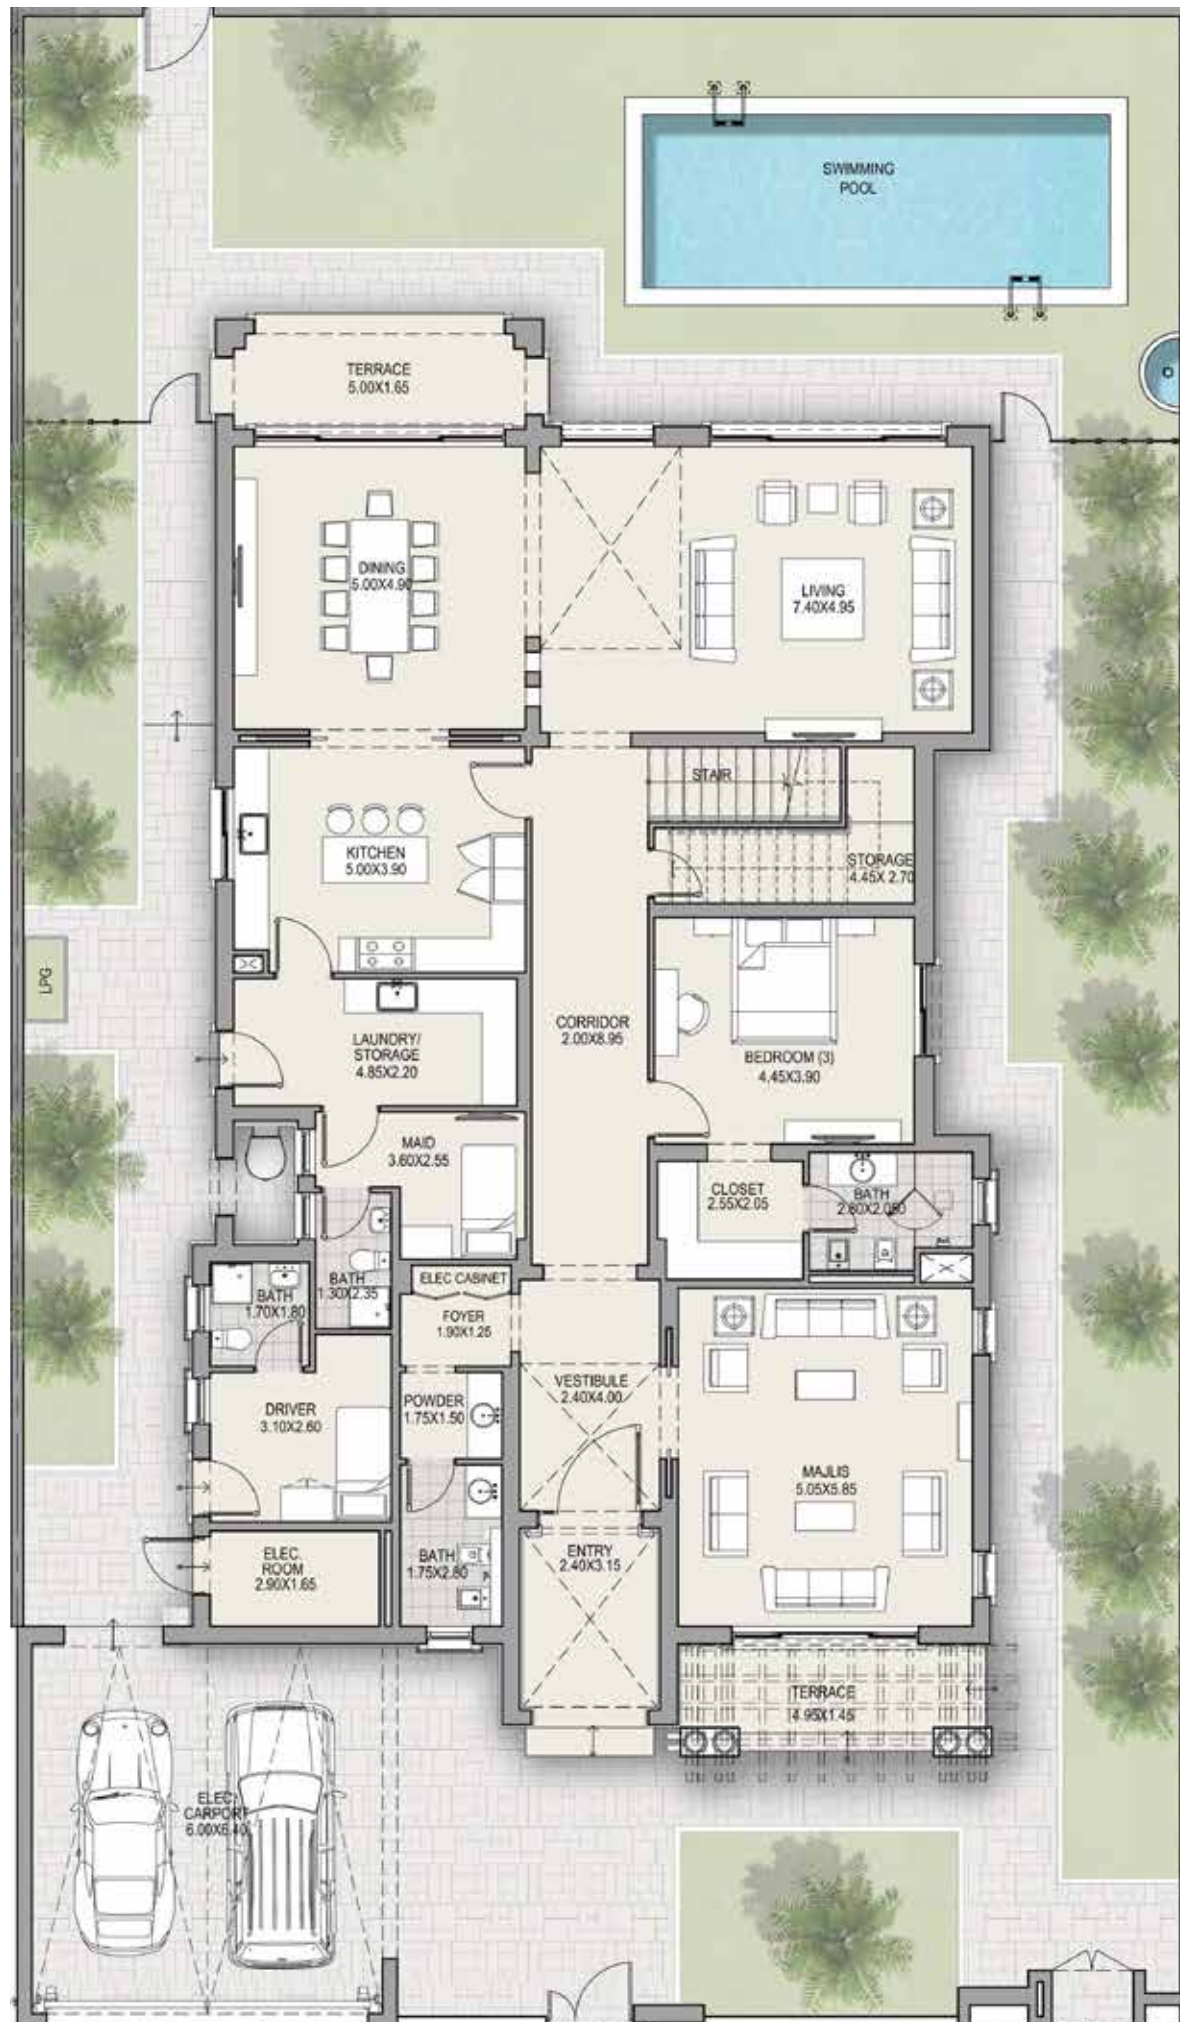

MEDITERRANEAN VILLA
Type A

4 Bedroom
Ground Floor Plan

TOTAL AREA 6,435 SQFT