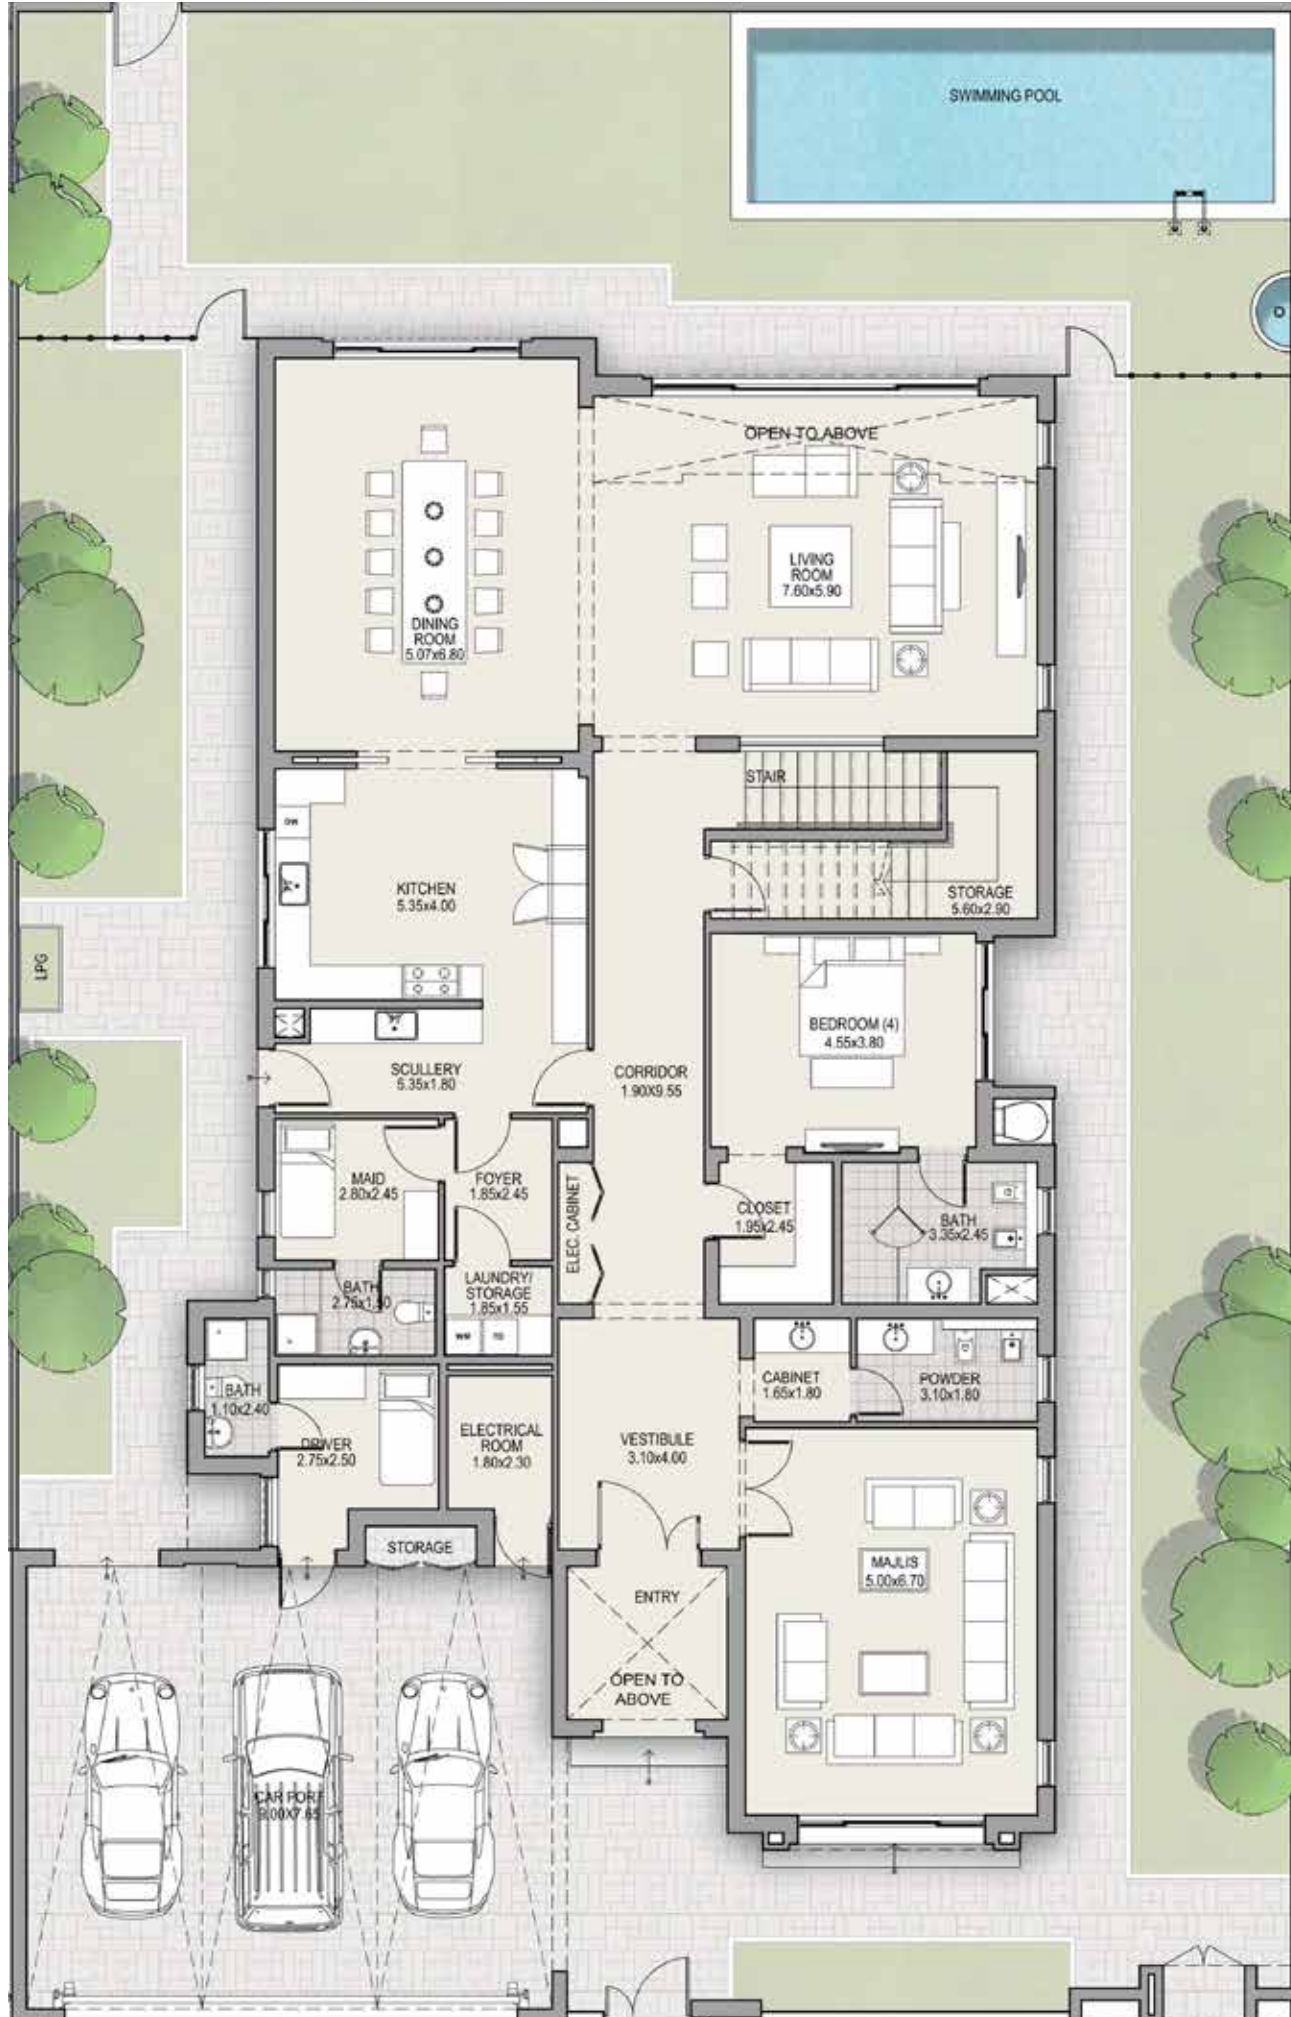

MODERN ARABIC VILLA
Type A

5 Bedroom
Ground Floor Plan

TOTAL AREA 7,690 SQFT