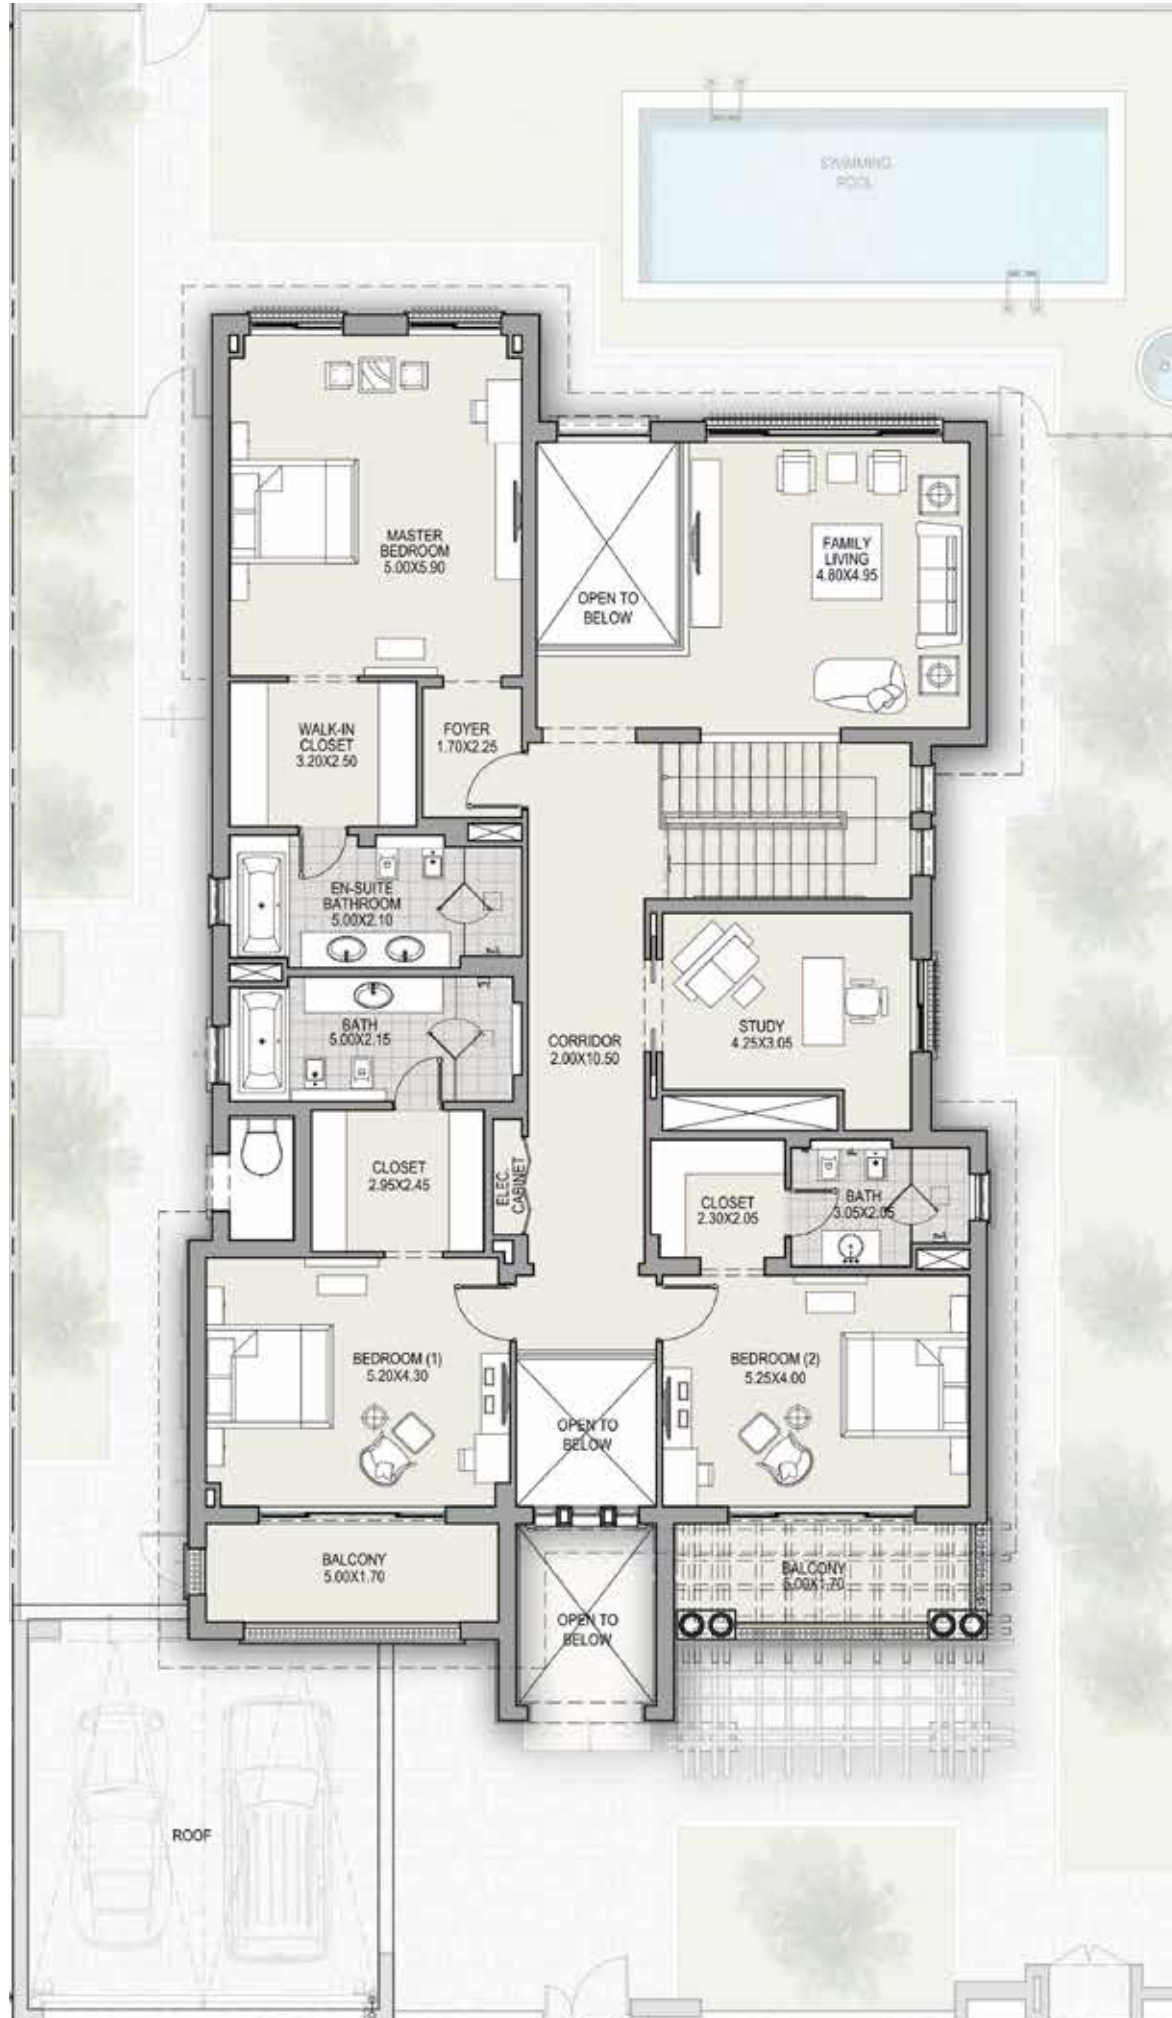

MEDITERRANEAN VILLA
Type A

4 Bedroom
First Floor Plan

TOTAL AREA 6,435 SQFT