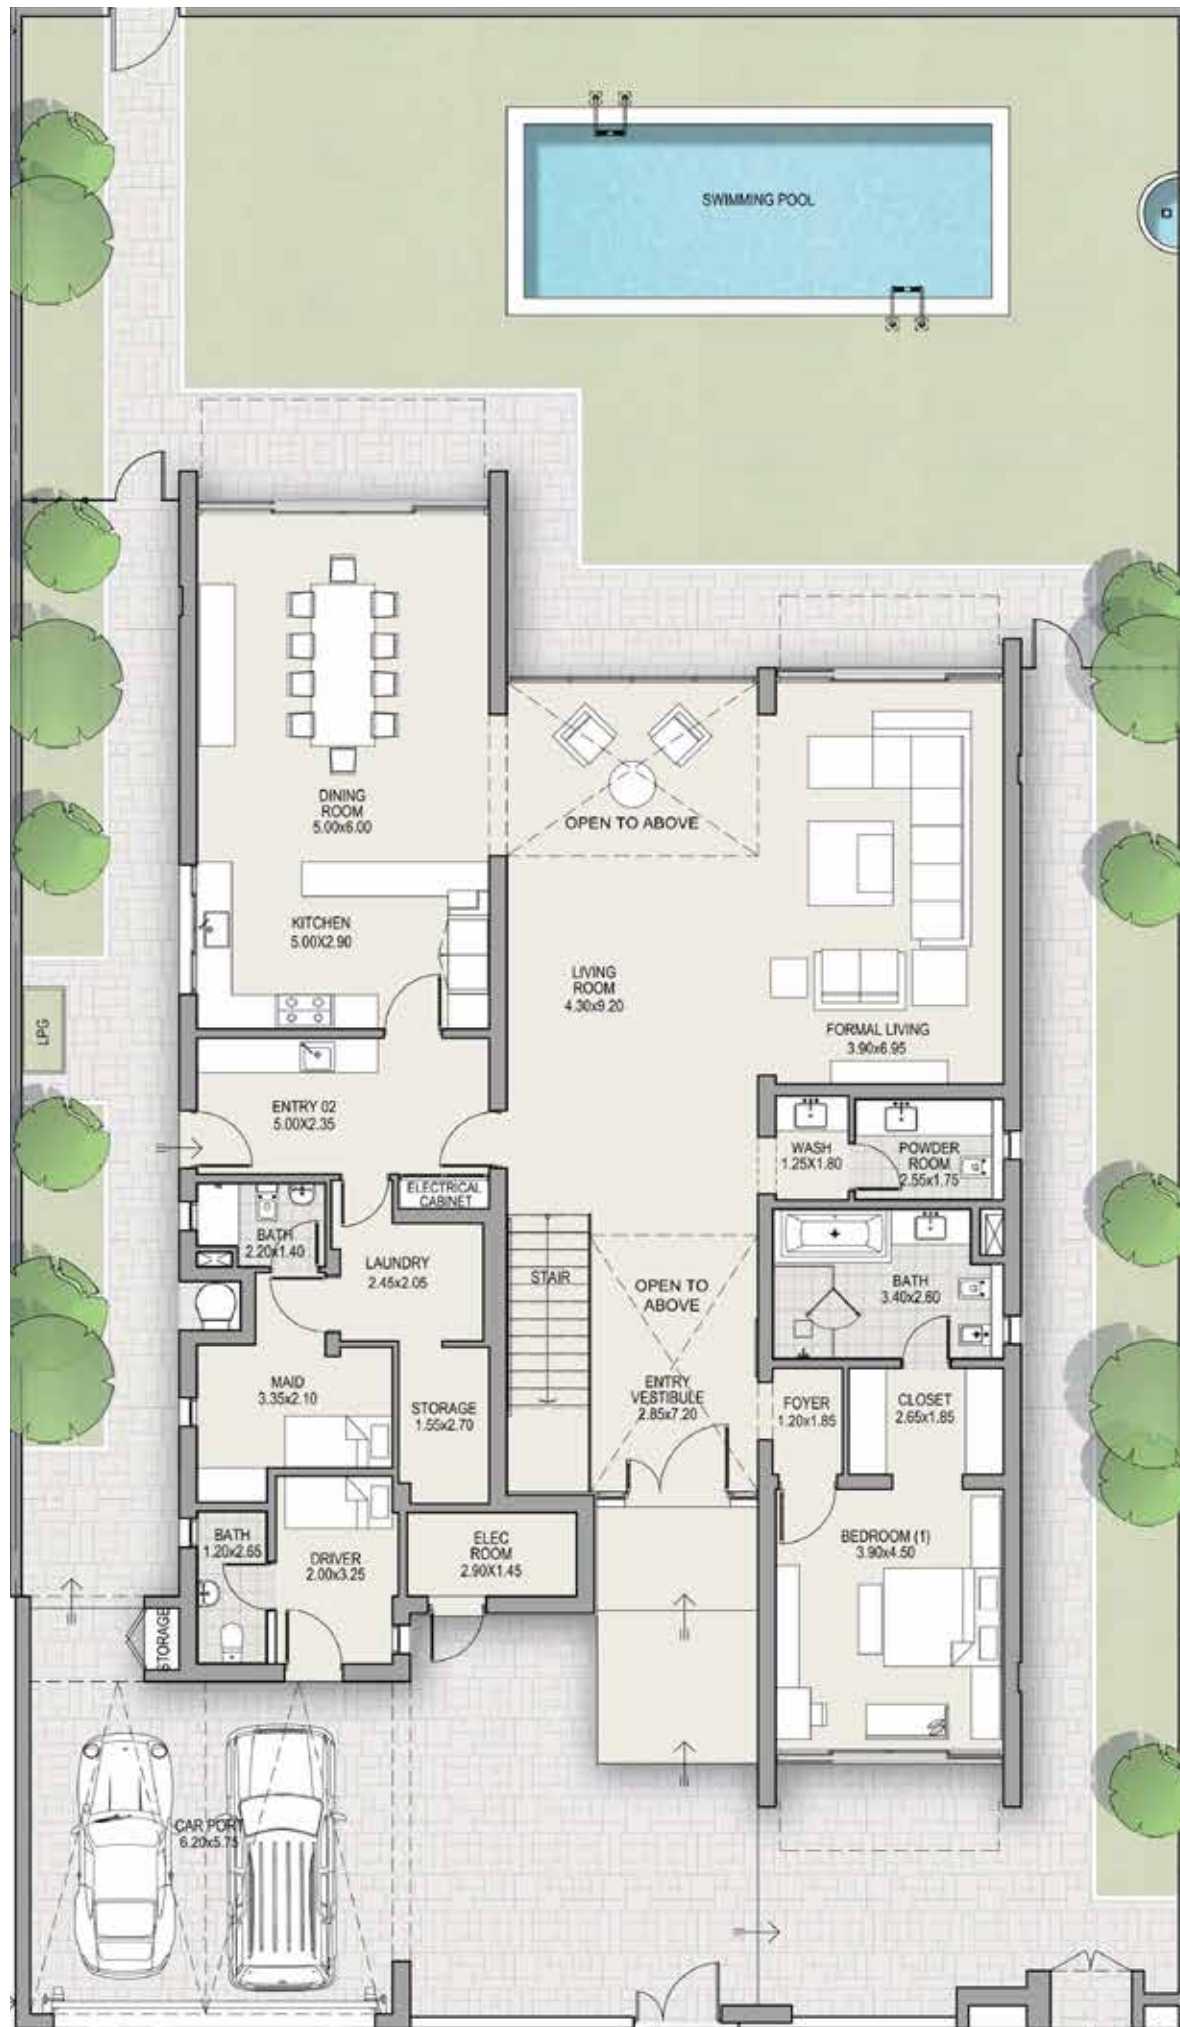

CONTEMPORARY VILLA
Type A

4 Bedroom
Ground Floor Plan

TOTAL AREA 6,393 SQFT