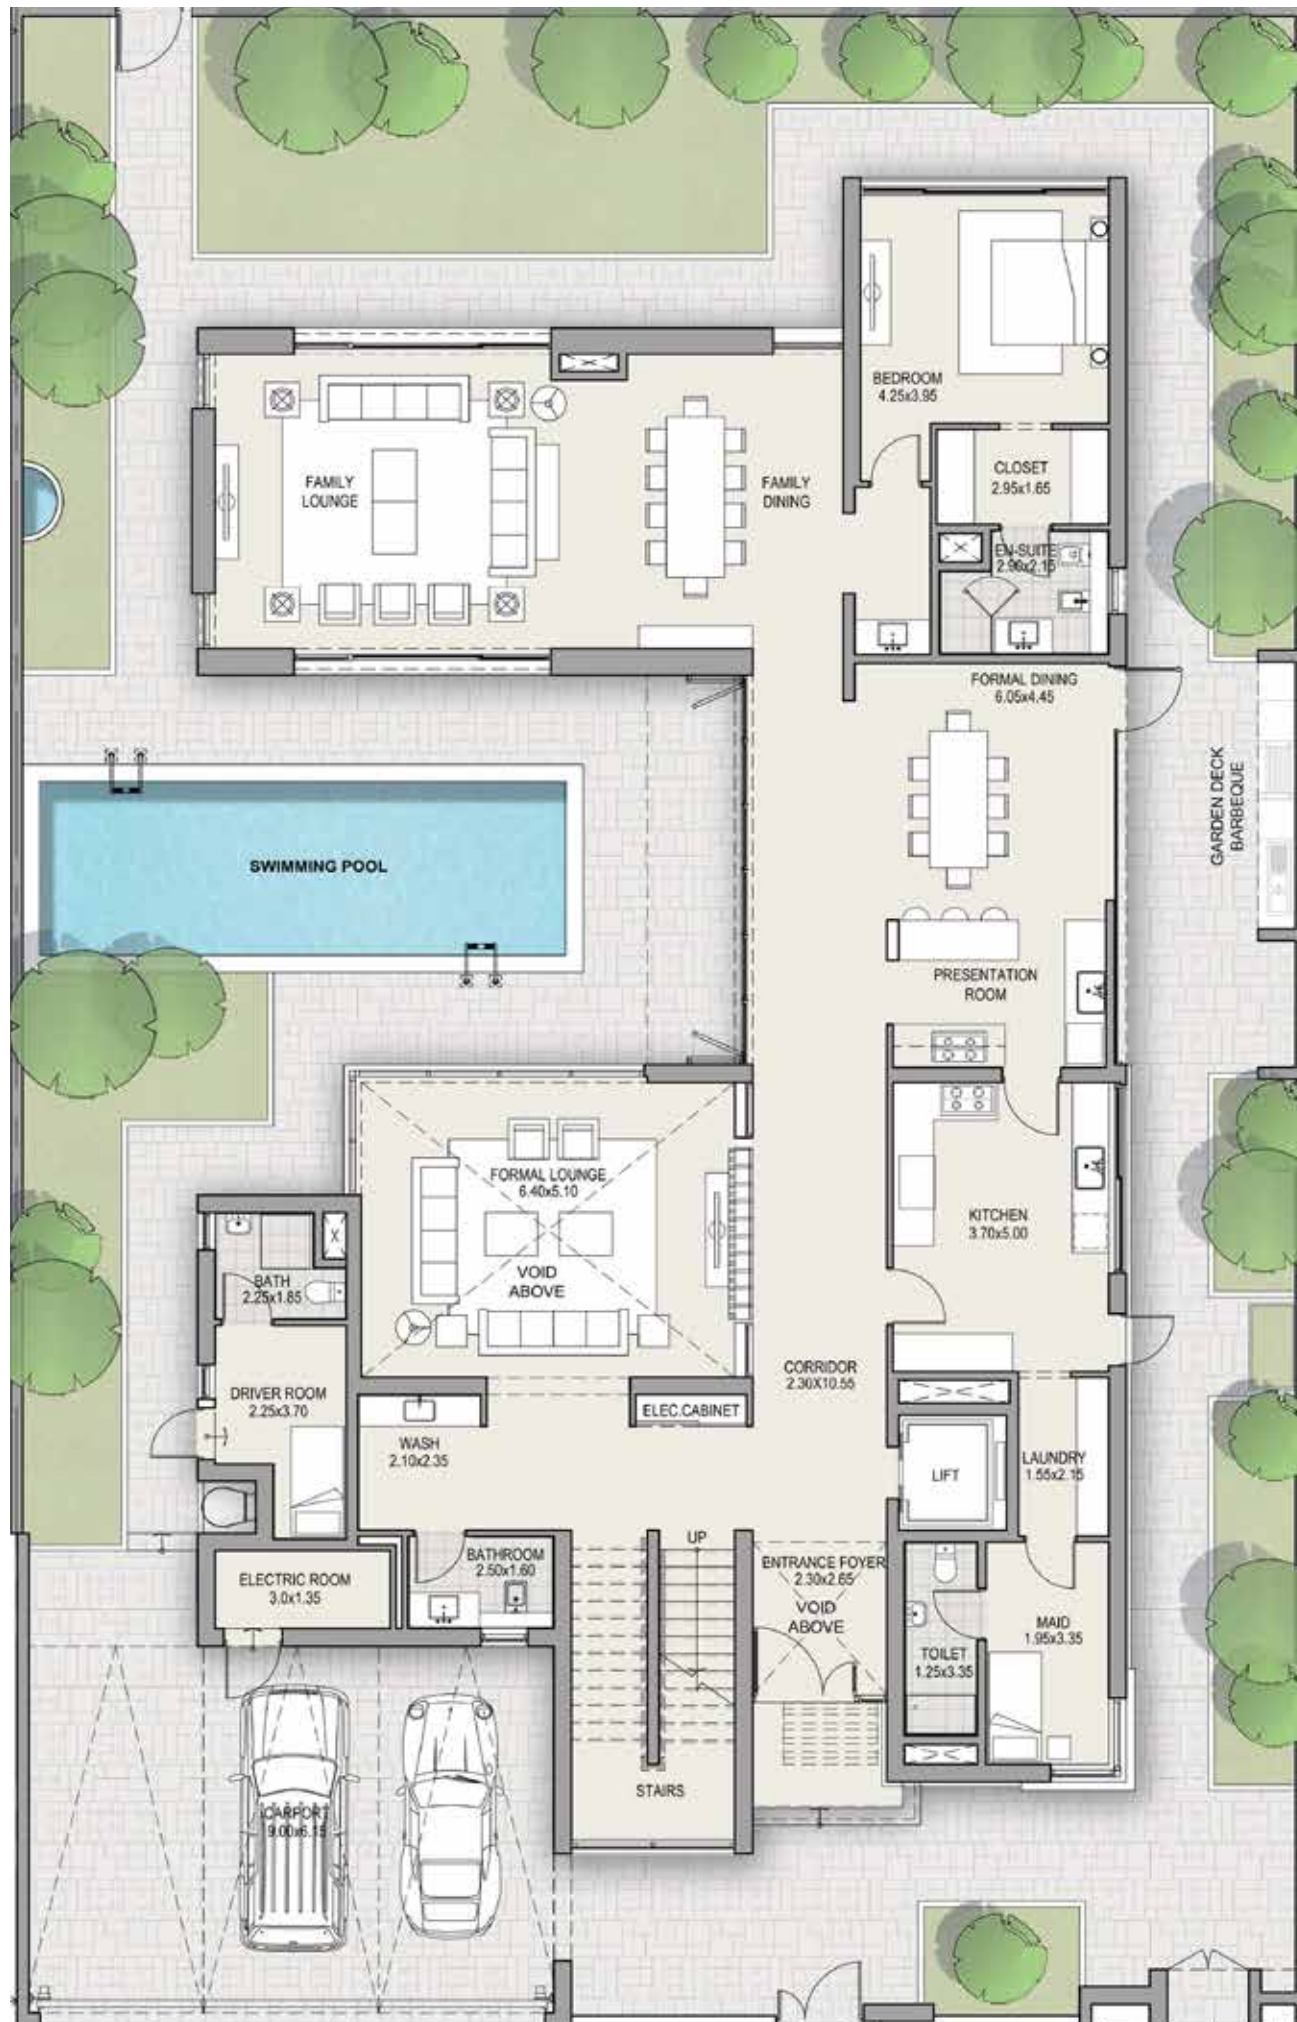

CONTEMPORARY VILLA
Type B

5 Bedroom
Ground Floor Plan

TOTAL AREA 7,972 SQFT