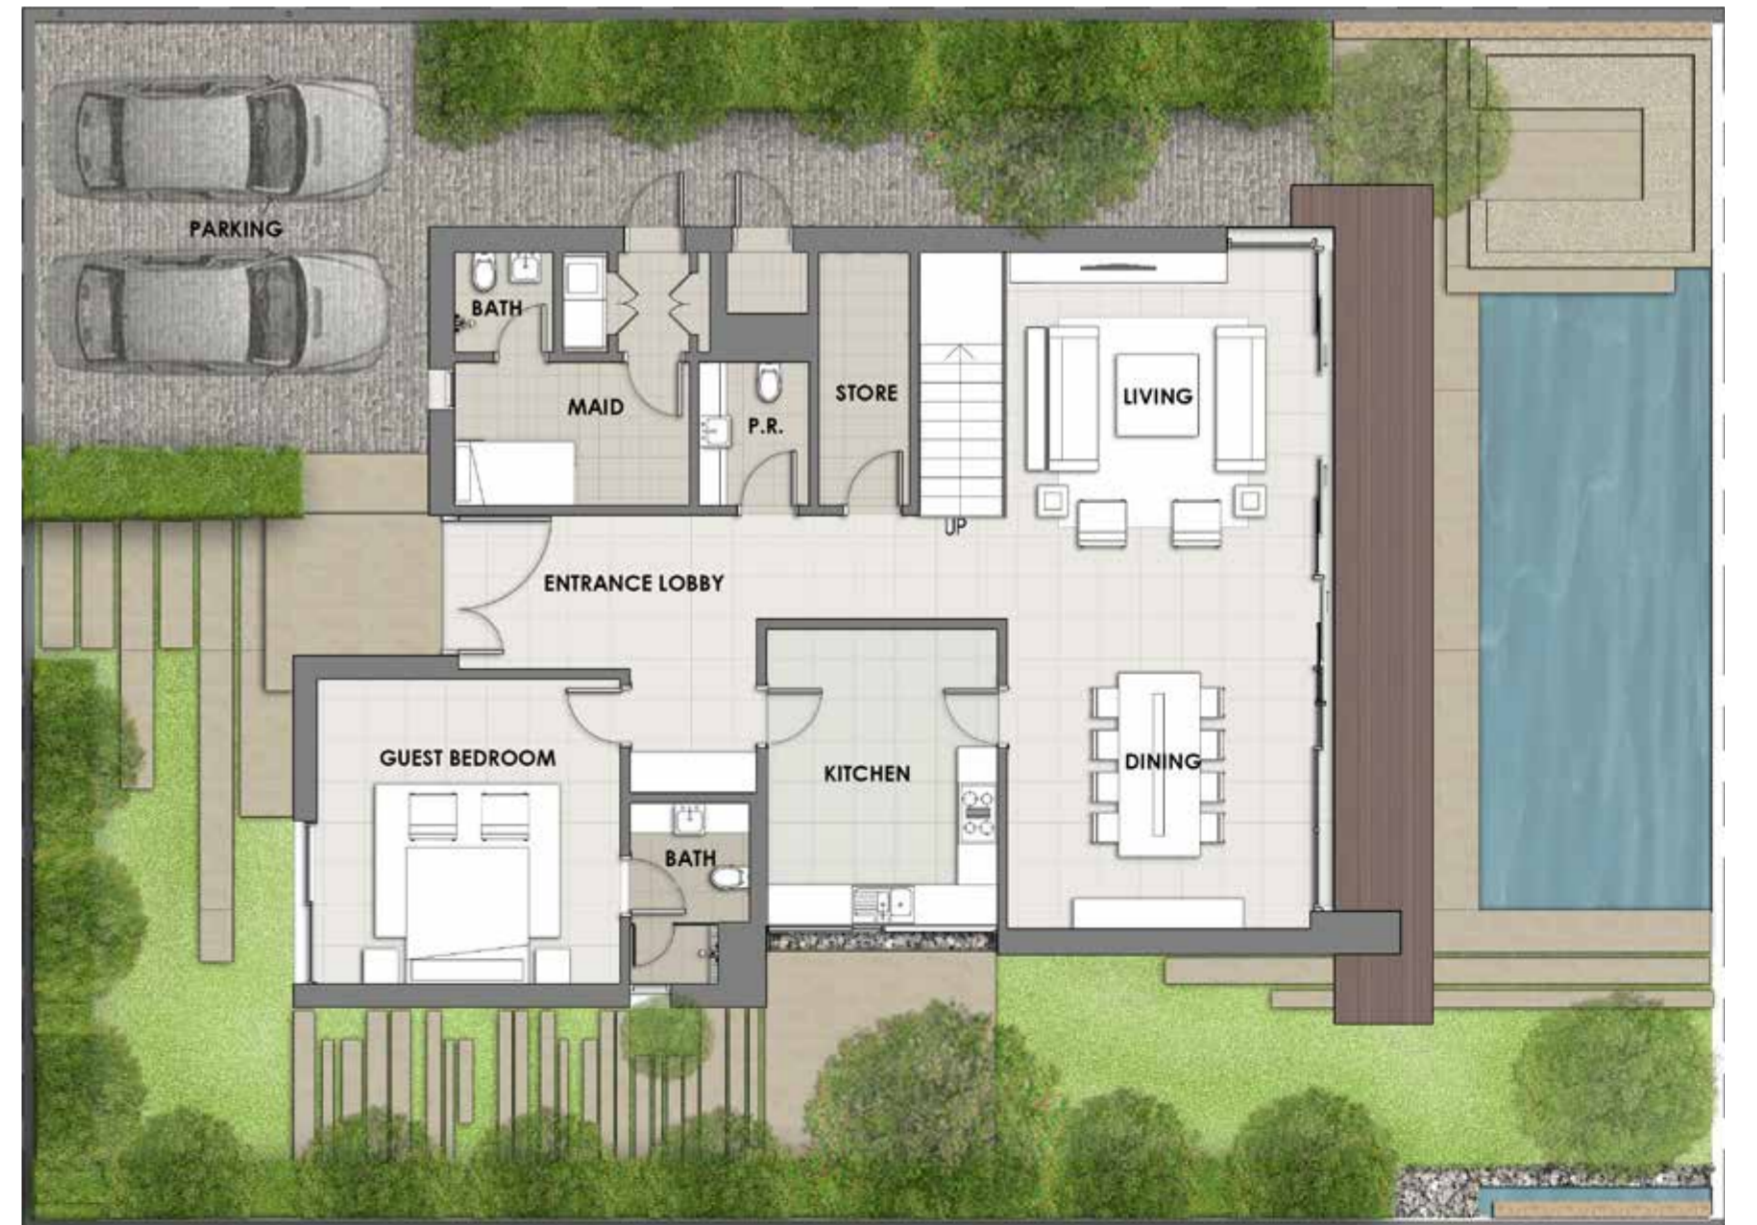

Ground floor

Ground floor	First floor	Balcony	Total area
1,687.41	1,754.49	450.48	3,892.37

*All the size are in sq.ft.