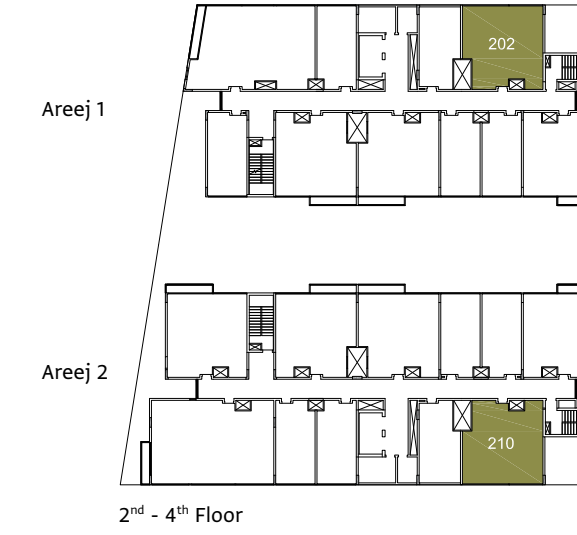

# 1 Bedroom Type A

1 Bedroom Type A  
 1 Bed + 1.5 Bath  
 Total Area: 823 sqft

# 1 Bedroom Type B

1 Bedroom Type B  
1 Bed + 1.5 Bath  
Total Area: 784 sqft