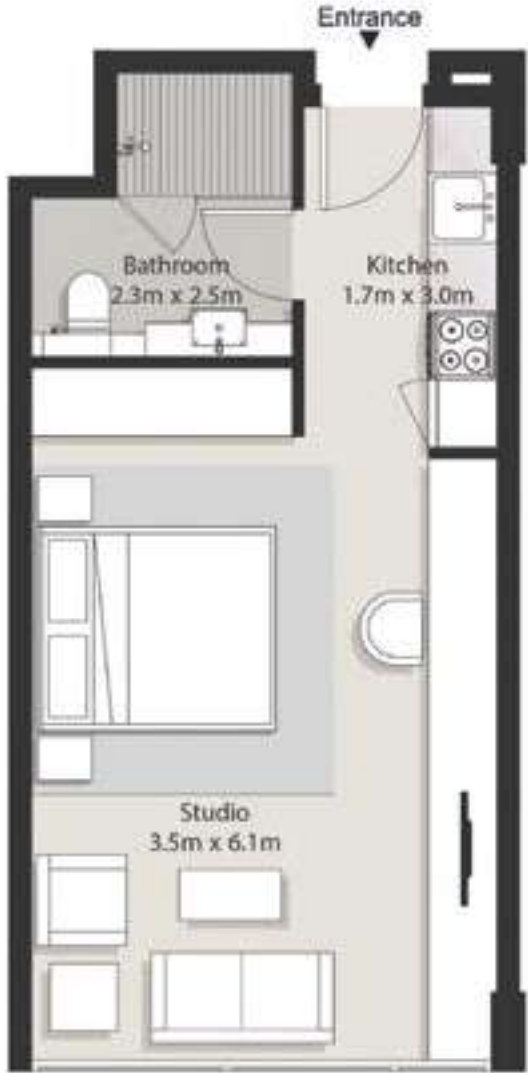

# Studio Type A

# Studio Type A Total Area: 402 sqft

# Studio Type B

# Studio Type B Total Area: 426 sqft