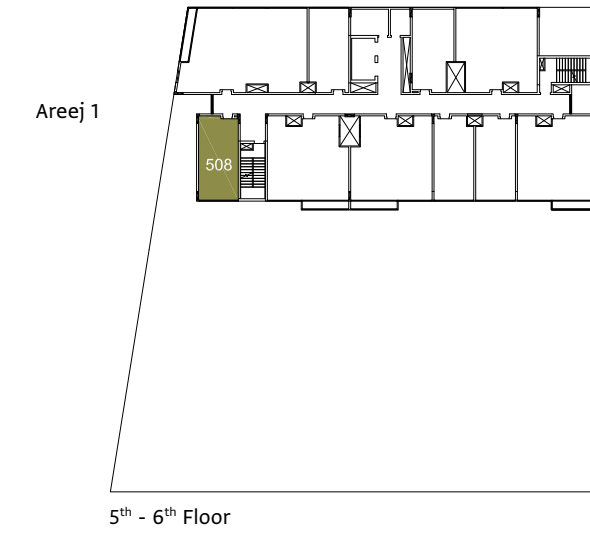

# Studio Type A Total Area: 402 sqft

# Studio Type B Total Area: 426 sqft