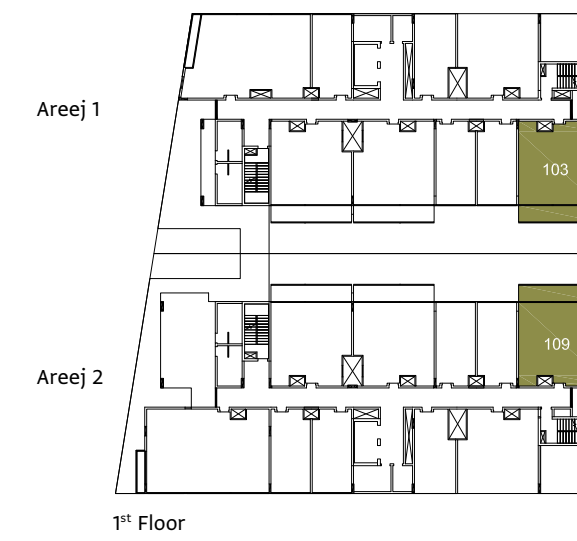

1 Bedroom Type C
1 Bed + 1.5 Bath
Total Area: 858 sqft