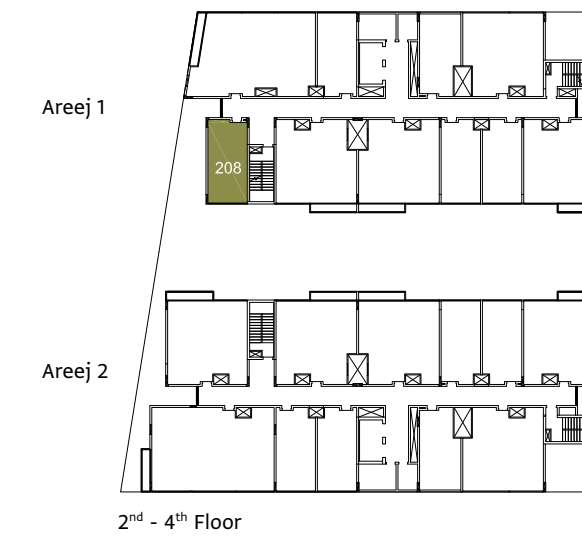

# Studio Type A

# Studio Type A Total Area: 402 sqft

# Studio Type B Total Area: 426 sqft