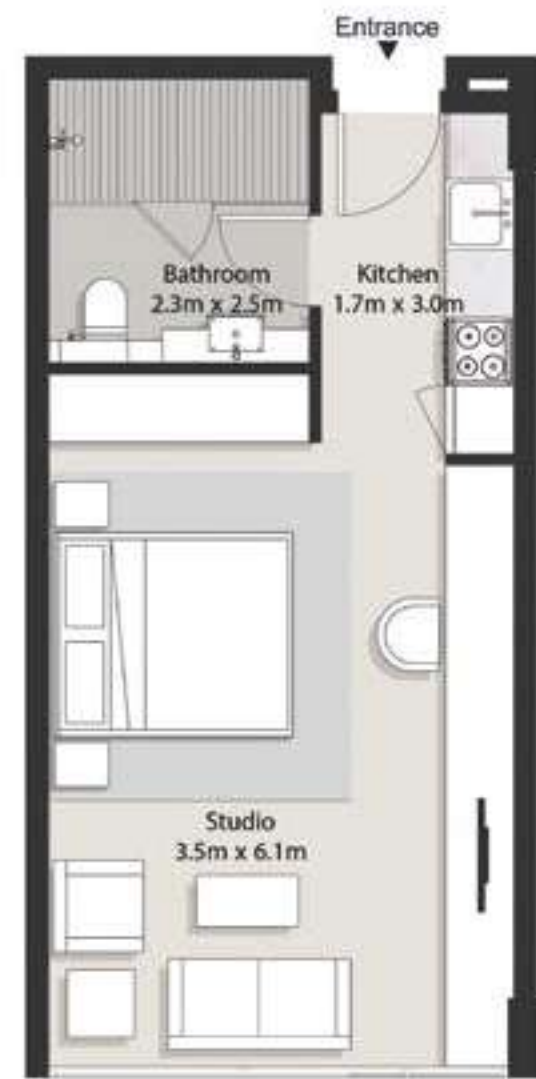

# Studio Type A

# Studio Type A Total Area: 402 sqft

# Studio Type B

# Studio Type B Total Area: 426 sqft