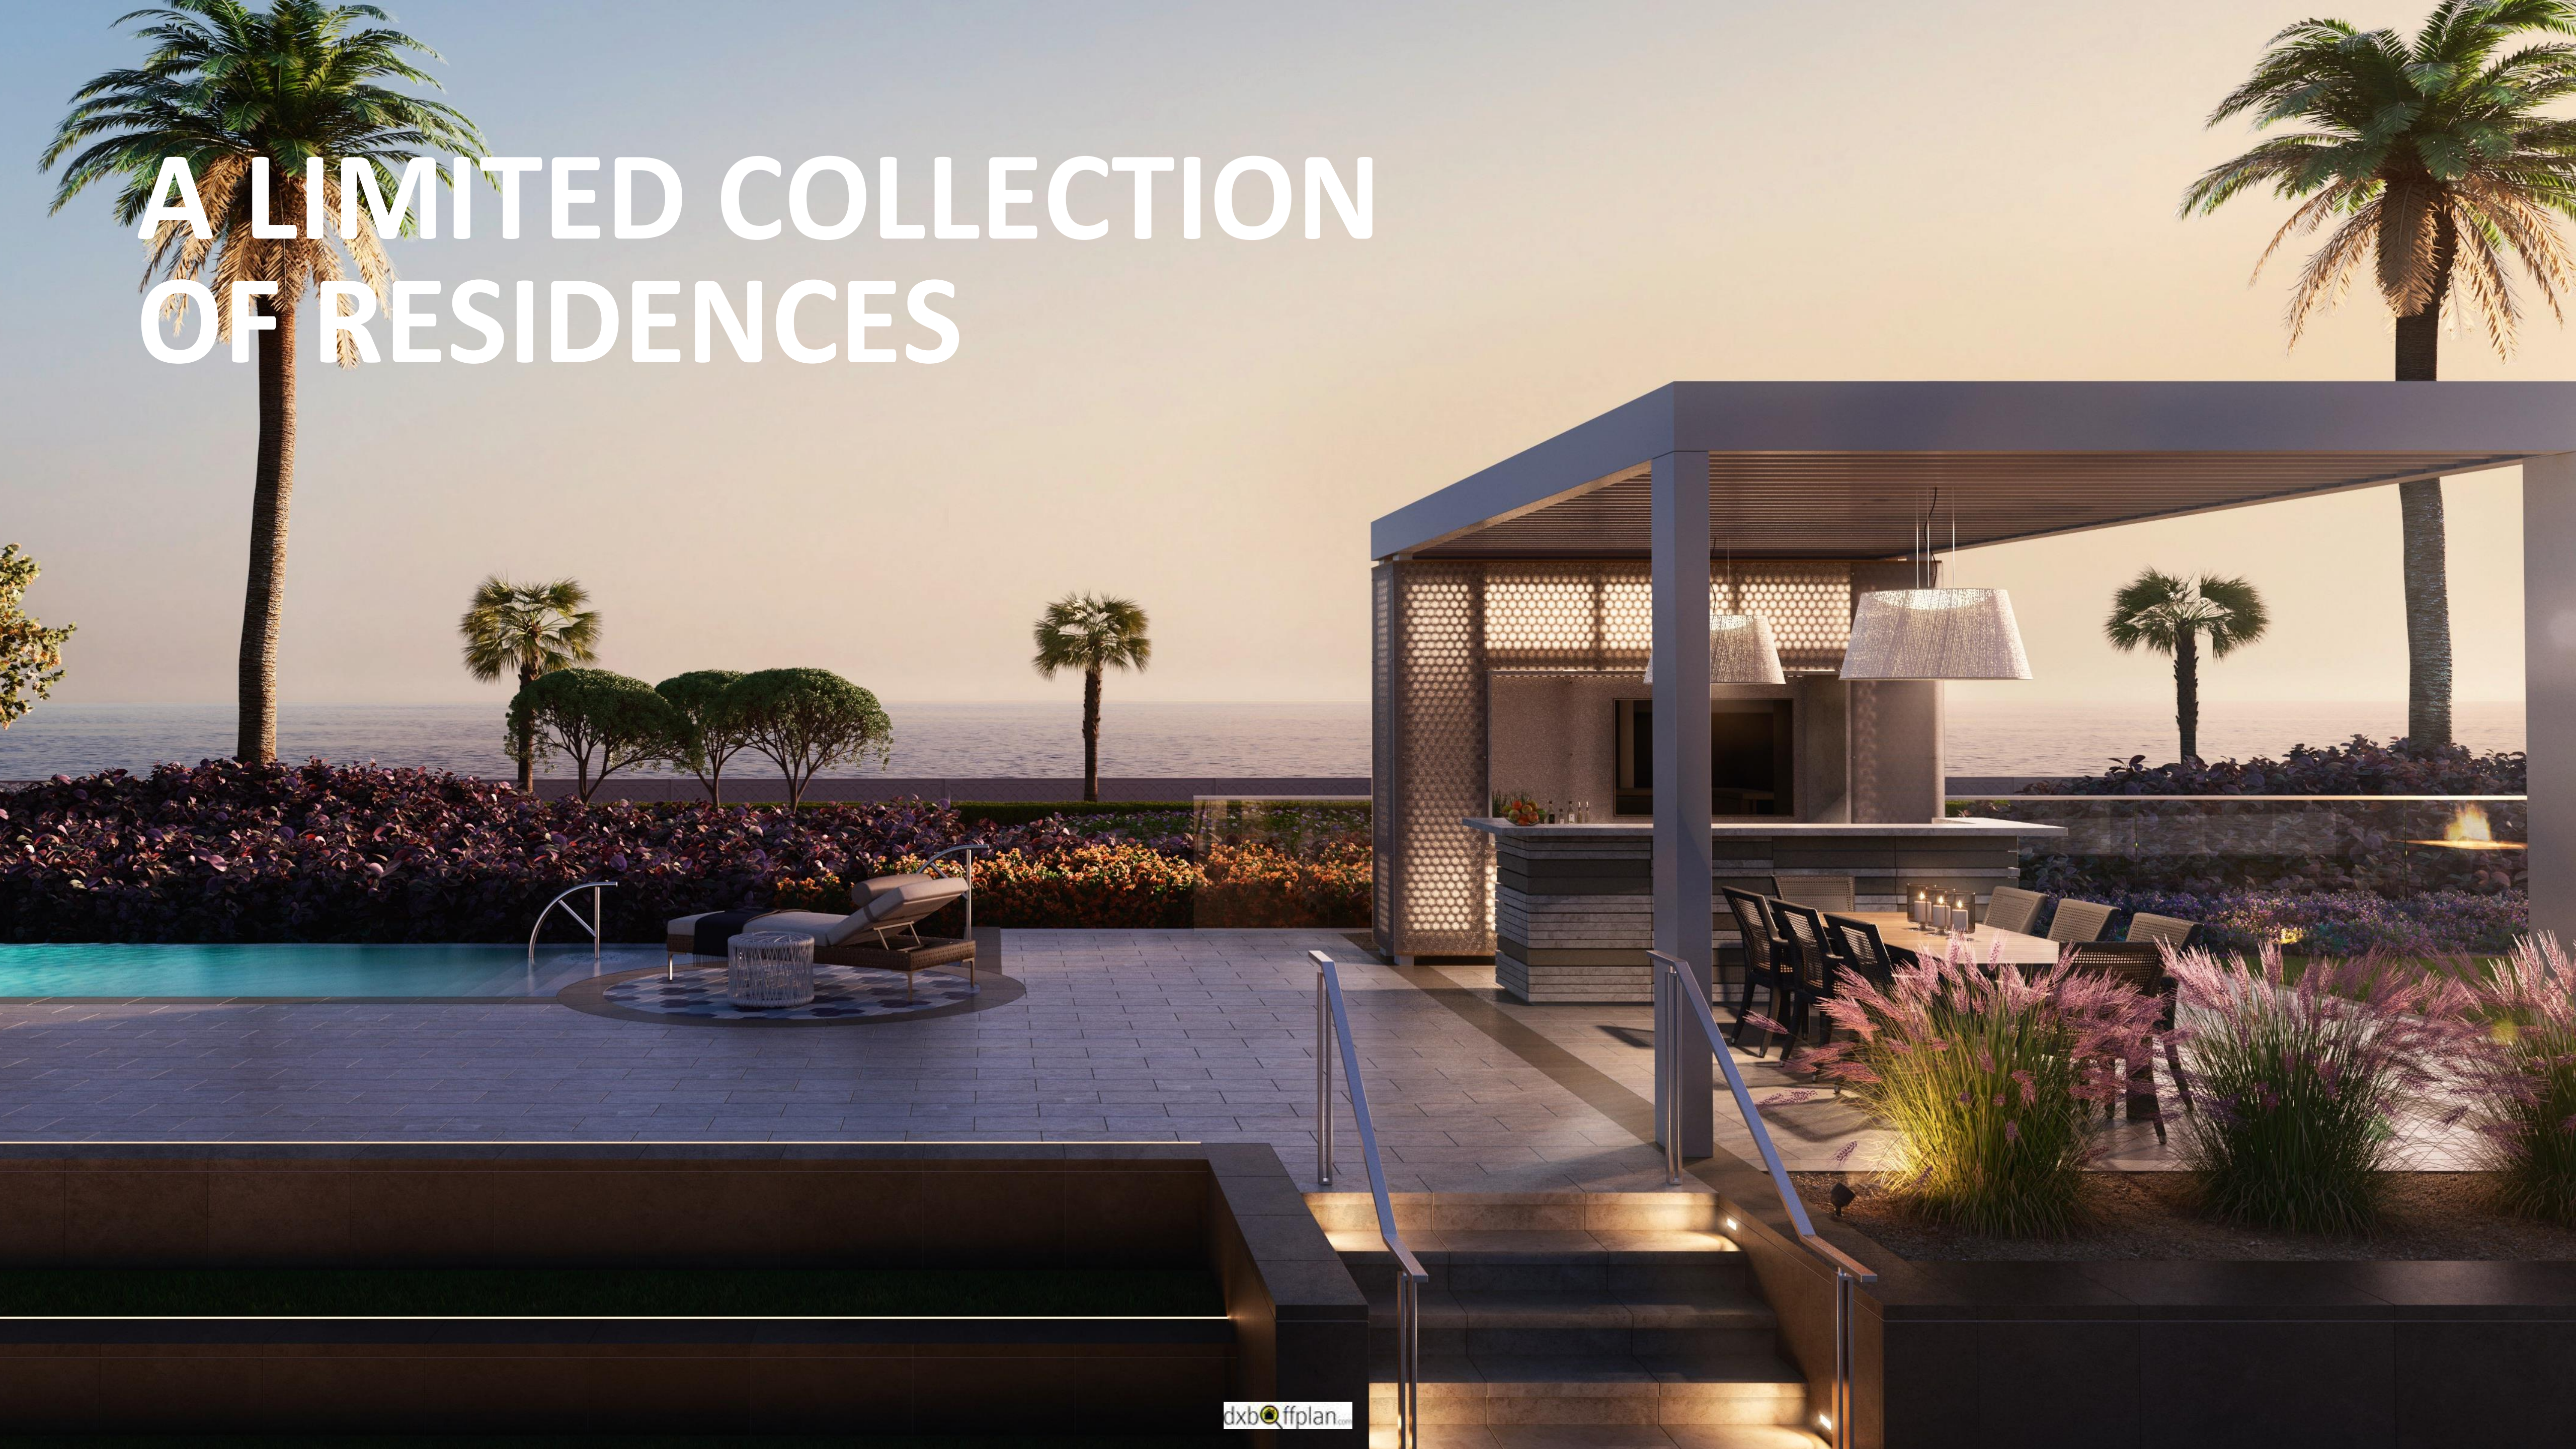

A LIMITED COLLECTION OF RESIDENCES