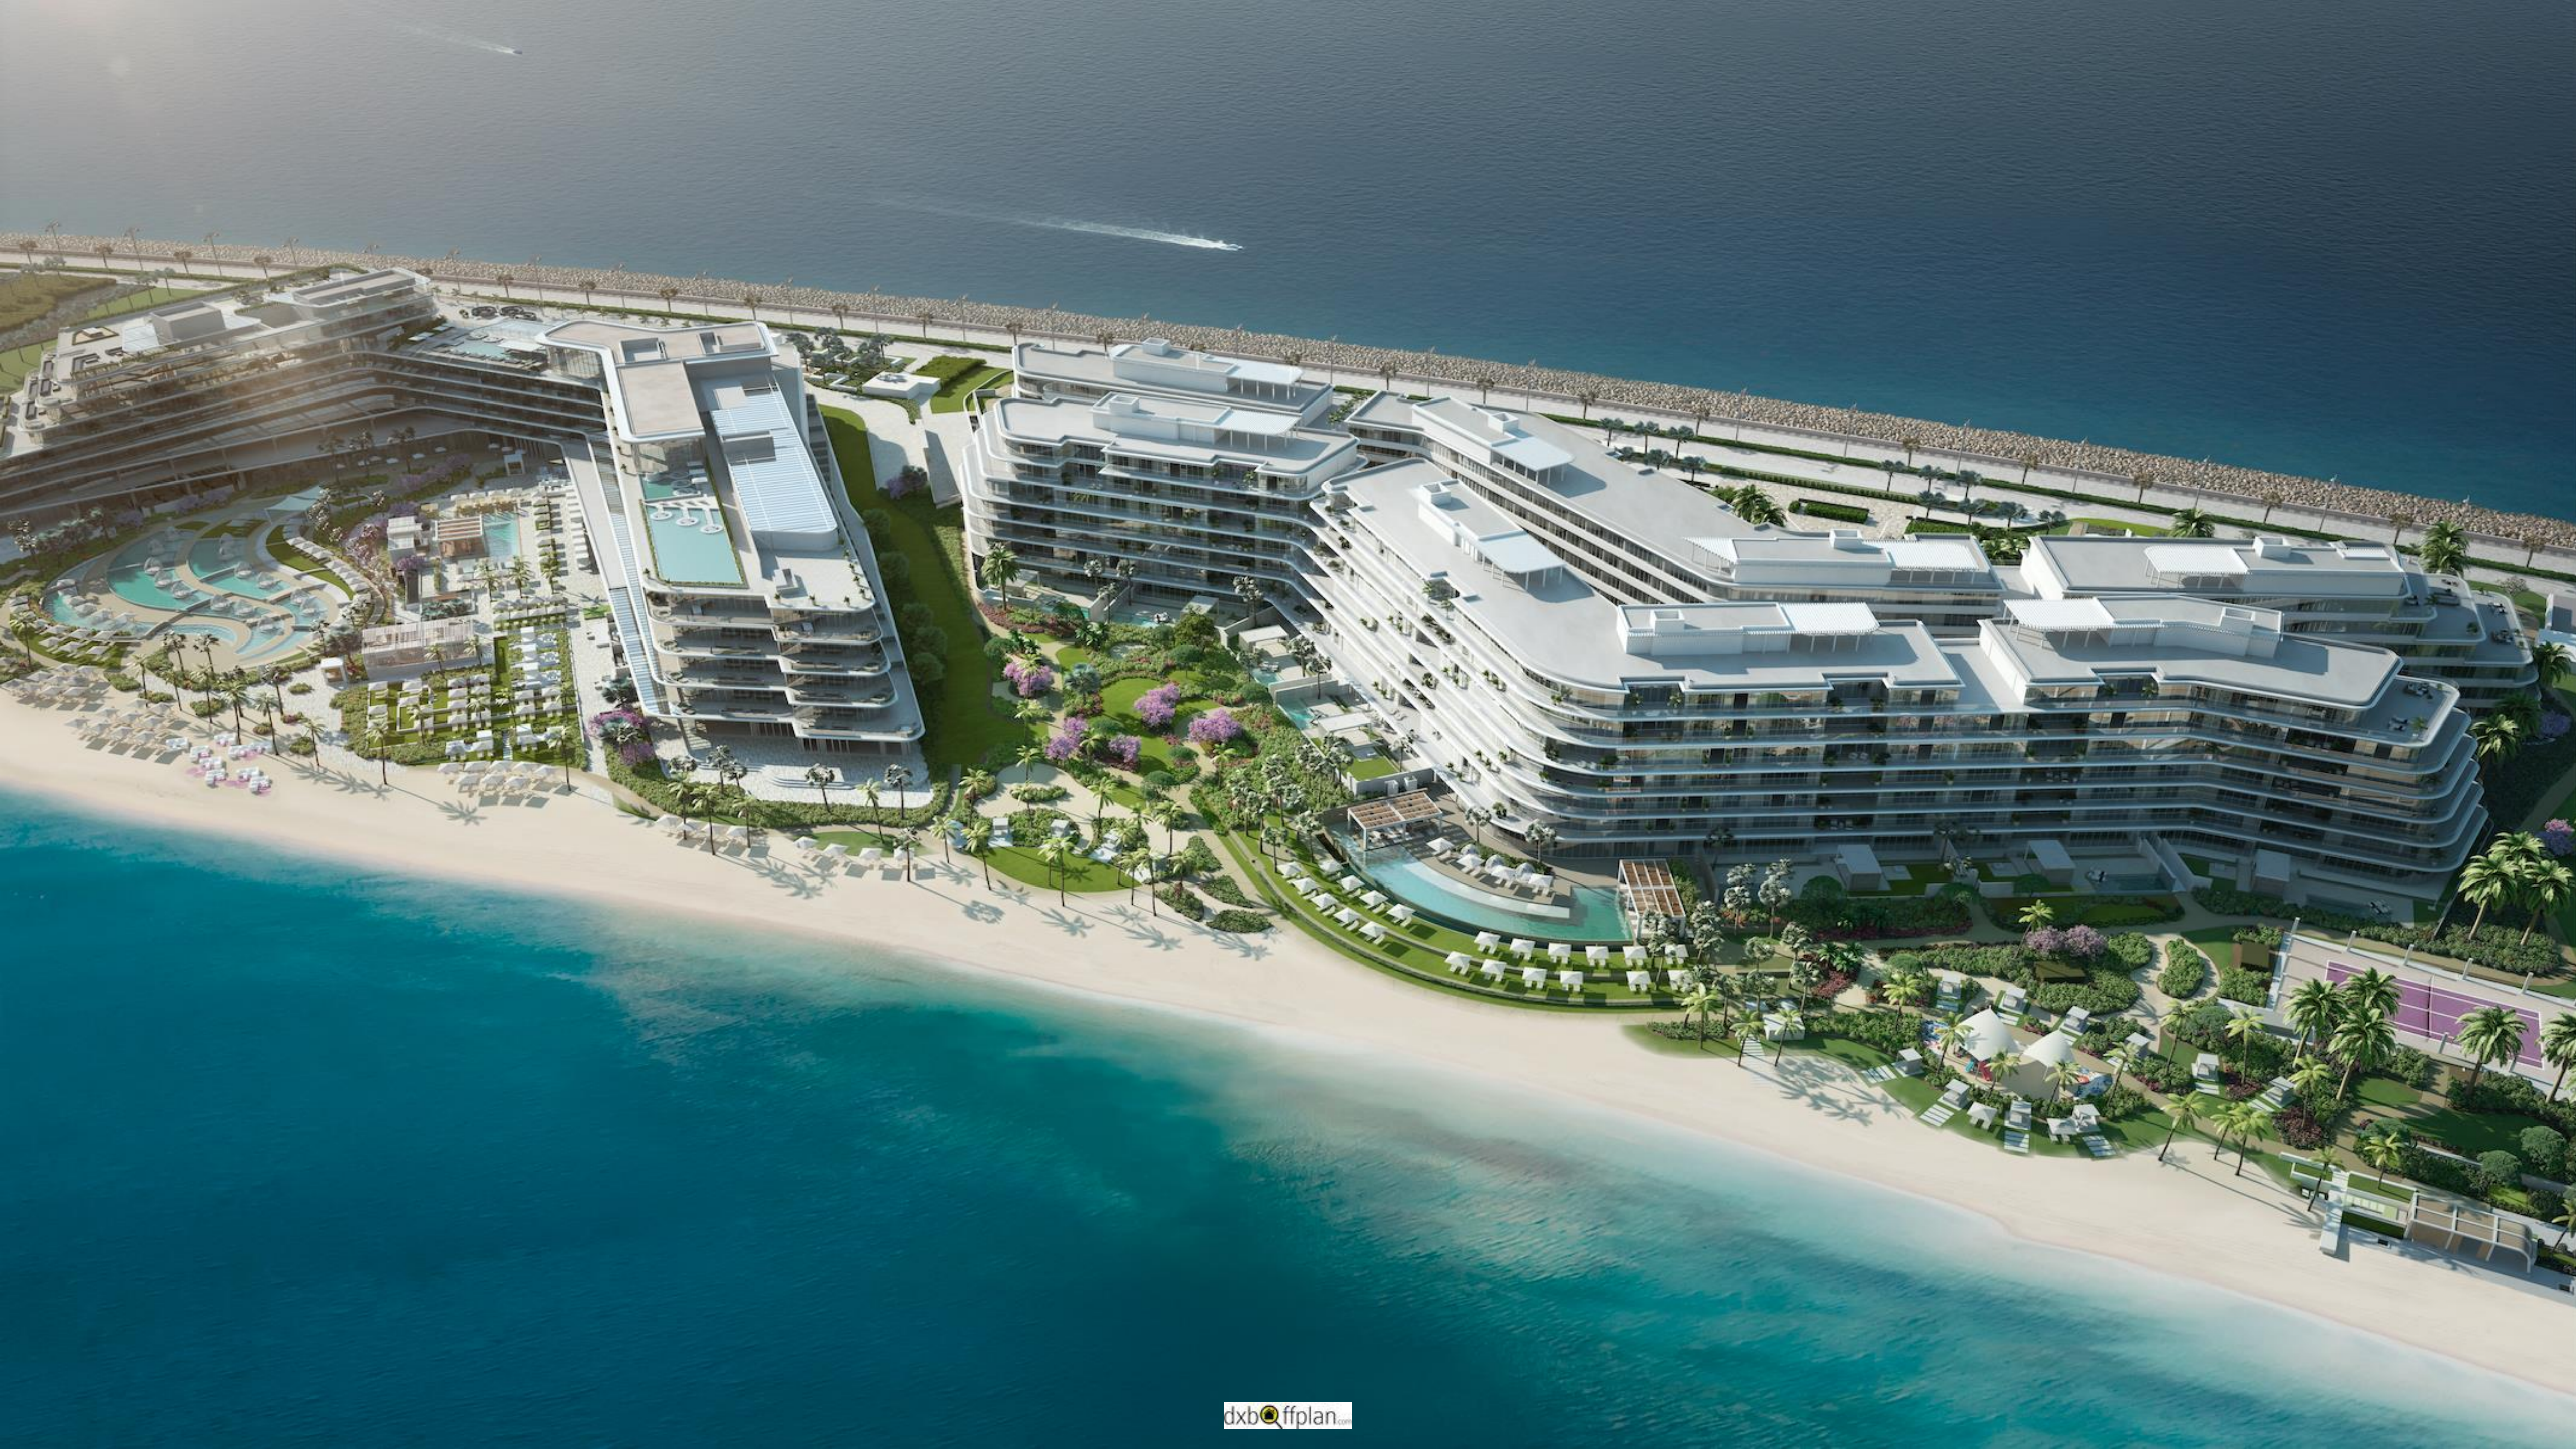

**W RESIDENCES  
DUBAI - THE PALM  
A PRESTIGIOUS  
ADDRESS**

DUBAI  
THE PALM  
THE RESIDENCES

**BUILT ON THE WEST CRESCENT OF PALM JUMEIRAH A  
BREATHTAKING ICONIC LANDMARK**

**COVERS 1 MILLION SQ. FT. WITH A PROJECT INVESTMENT  
OF OVER AED 3 BILLION**

# CAPITALIZING ON THE LOCATION'S INCREDIBLE 360 DEGREE VISTA

EVERYTHING IS WITHIN REACH,  
LUXURY SHOPPING, FINE DINING,  
25 MIN TO THE AIRPORT.

# WATERFRONT DESTINATION WITH LIMITLESS POSSIBILITIES

LOVE IT?  
OWN IT.