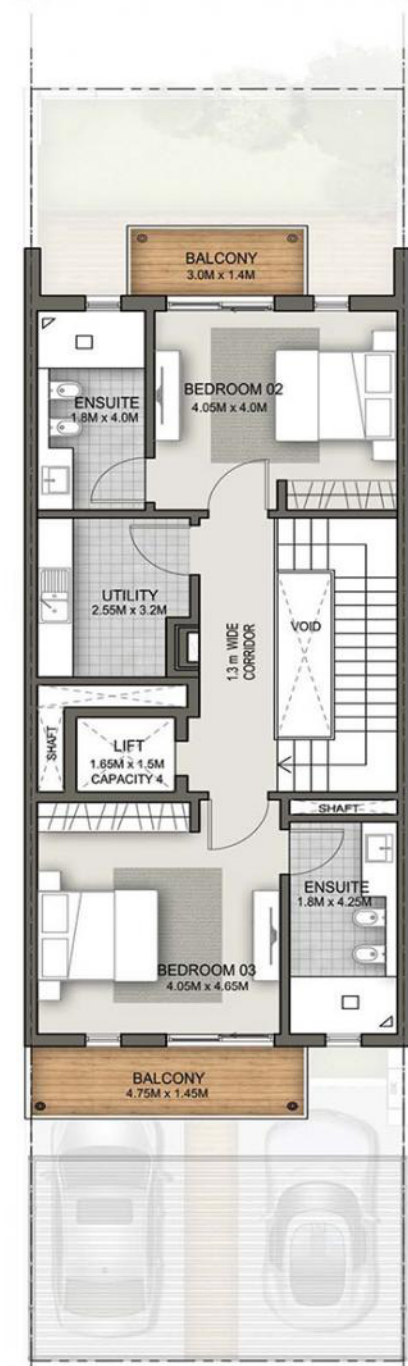

FLOOR PLANS

Type	Unit Count	Size Range
4 Bedroom	27	3,233 - 3,303 Sq.ft

Location Plan

Ground Floor

First Floor

Second Floor