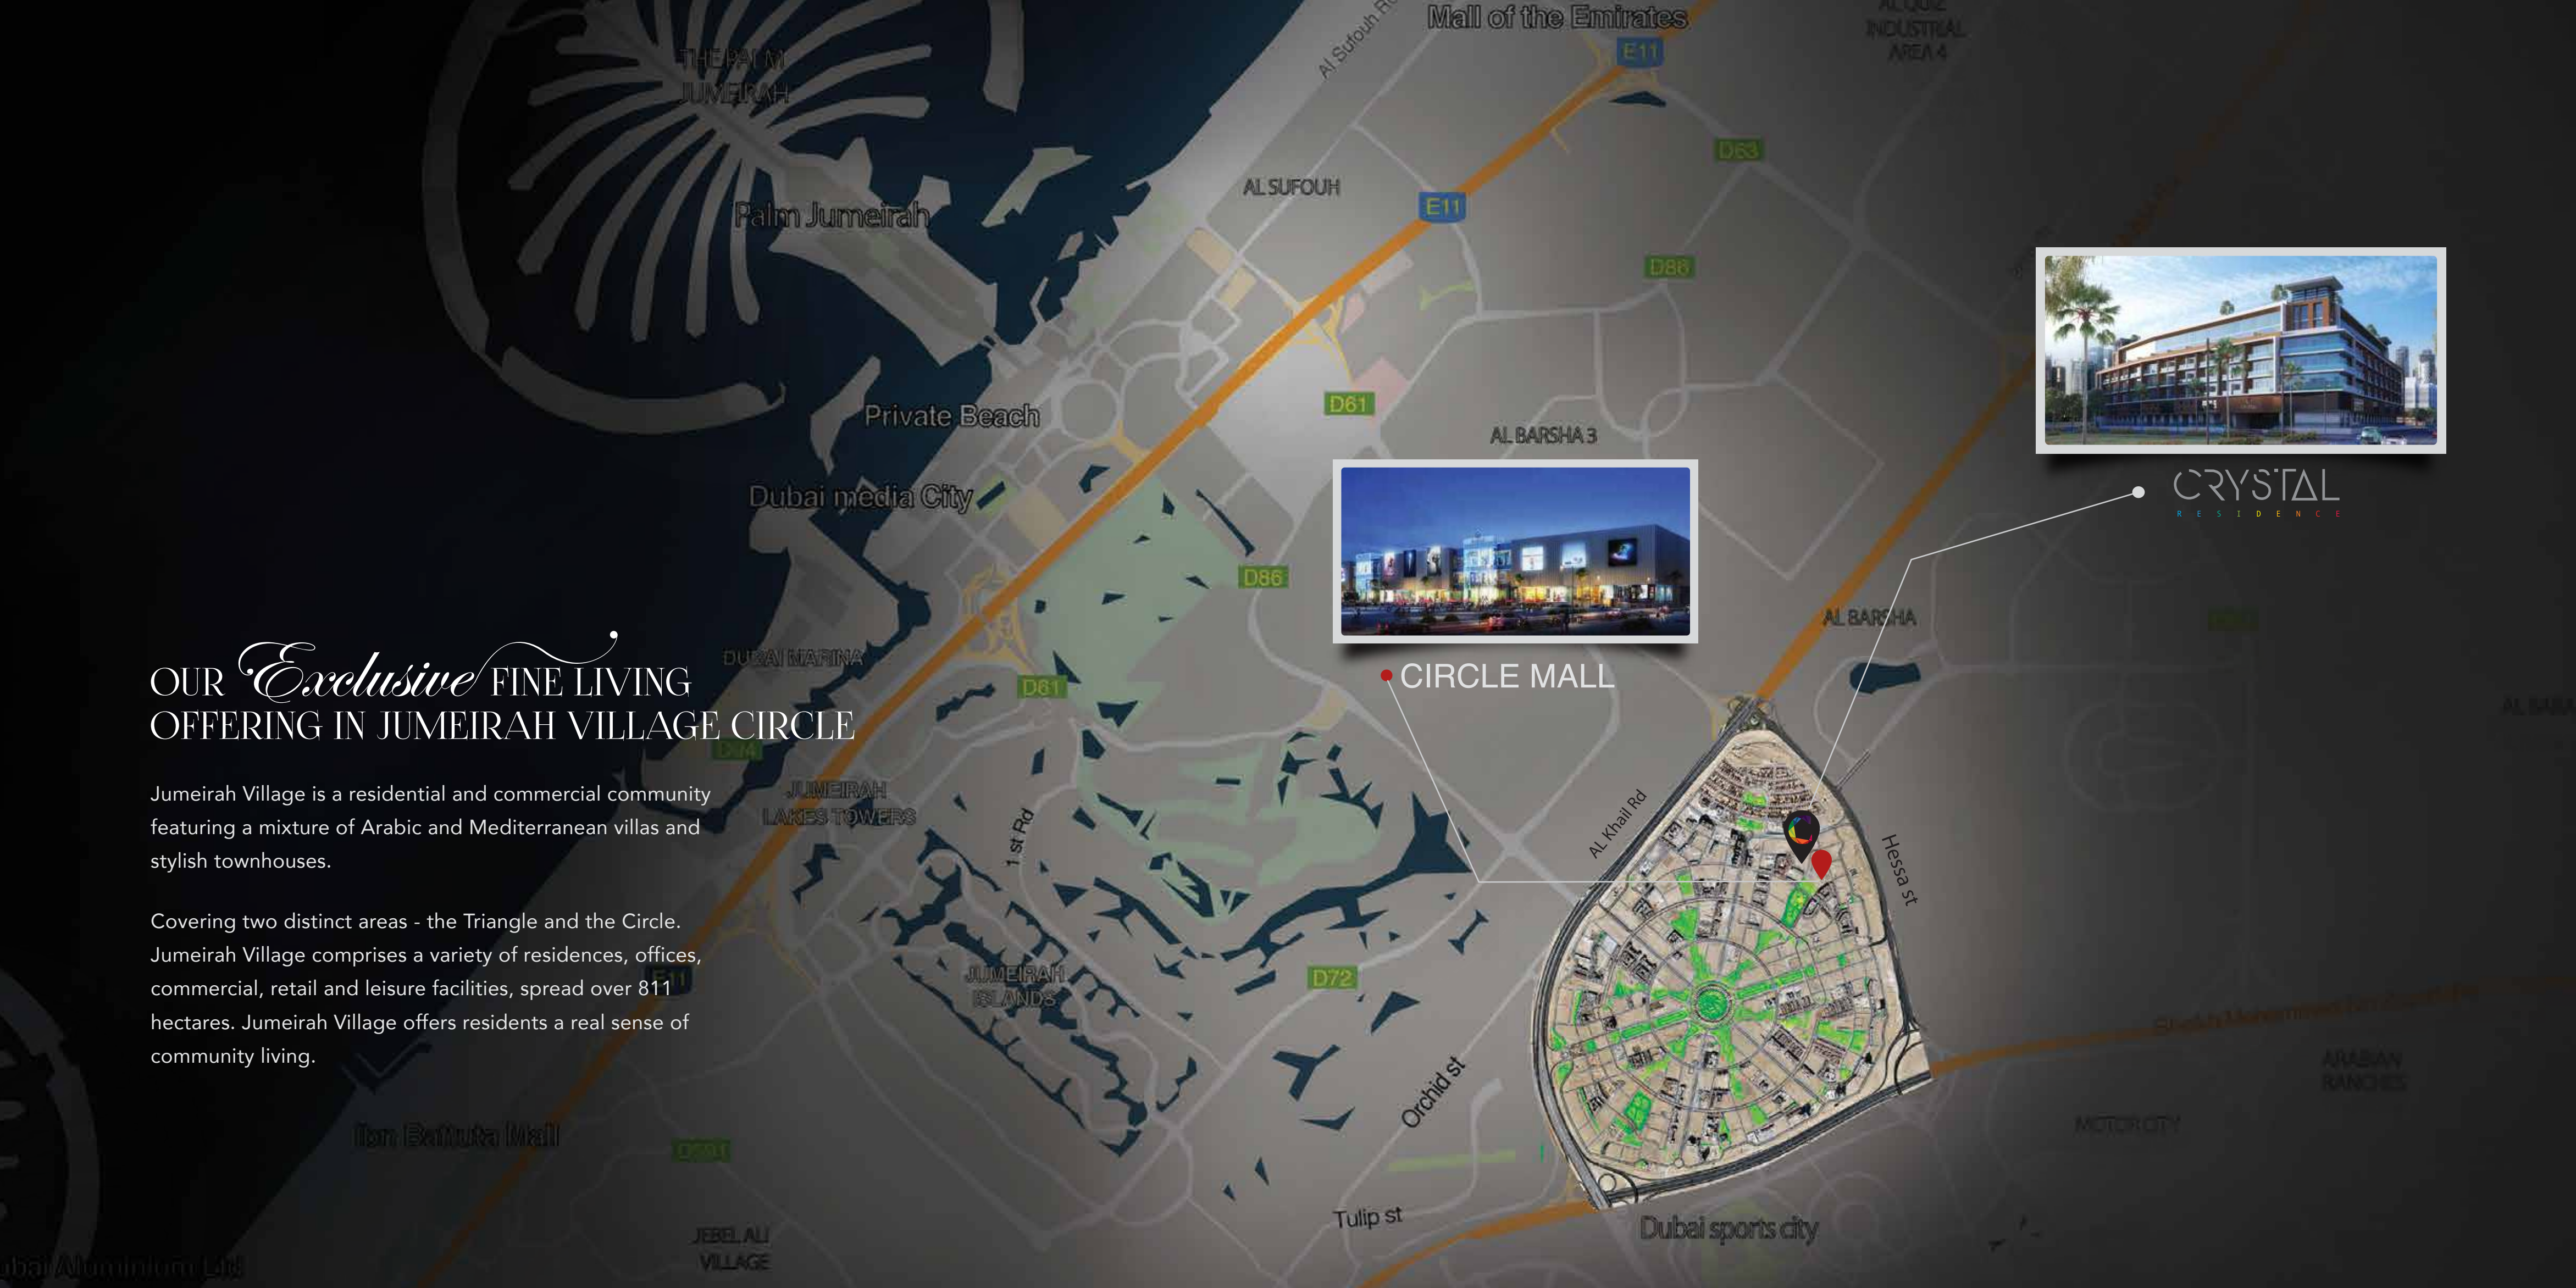

Covering two distinct areas - the Triangle and the Circle. Jumeirah Village comprises a variety of residences, offices, commercial, retail and leisure facilities, spread over 811 hectares. Jumeirah Village offers residents a real sense of community living.

CRYSTAL RESIDENCE

CIRCLE MALL

SO MUCH TO *Celebrate*

THE CIRCLE MALL at Jumeirah Village Circle, covering one million sq ft, will have 200 shops, an anchor supermarket, two department stores, a multi-screen cinema and a variety of dining outlets including a food court. Strategically located between Sheikh Mohammed Bin Zayed Road, Al Khail Road and Hessa Street, The Circle Mall will serve hundreds of thousands of people living in Jumeirah Village and surrounding areas, and act as a new leisure destination for residents and tourists across the rest of Dubai. The mall is due to open in 2017.

COME HOME TO *Fine Living*
COME HOME TO CRYSTAL RESIDENCE

CRYSTAL RESIDENCE is strategically located in Jumeirah Village Circle which is the new business district within Dubai that promises to be the city's commercial and business focal point as well as offers you the opportunity to own a quality residence set in a beautiful, family-friendly, and a serene community as well as designed to embody a vision of peace, harmony, health and happiness.