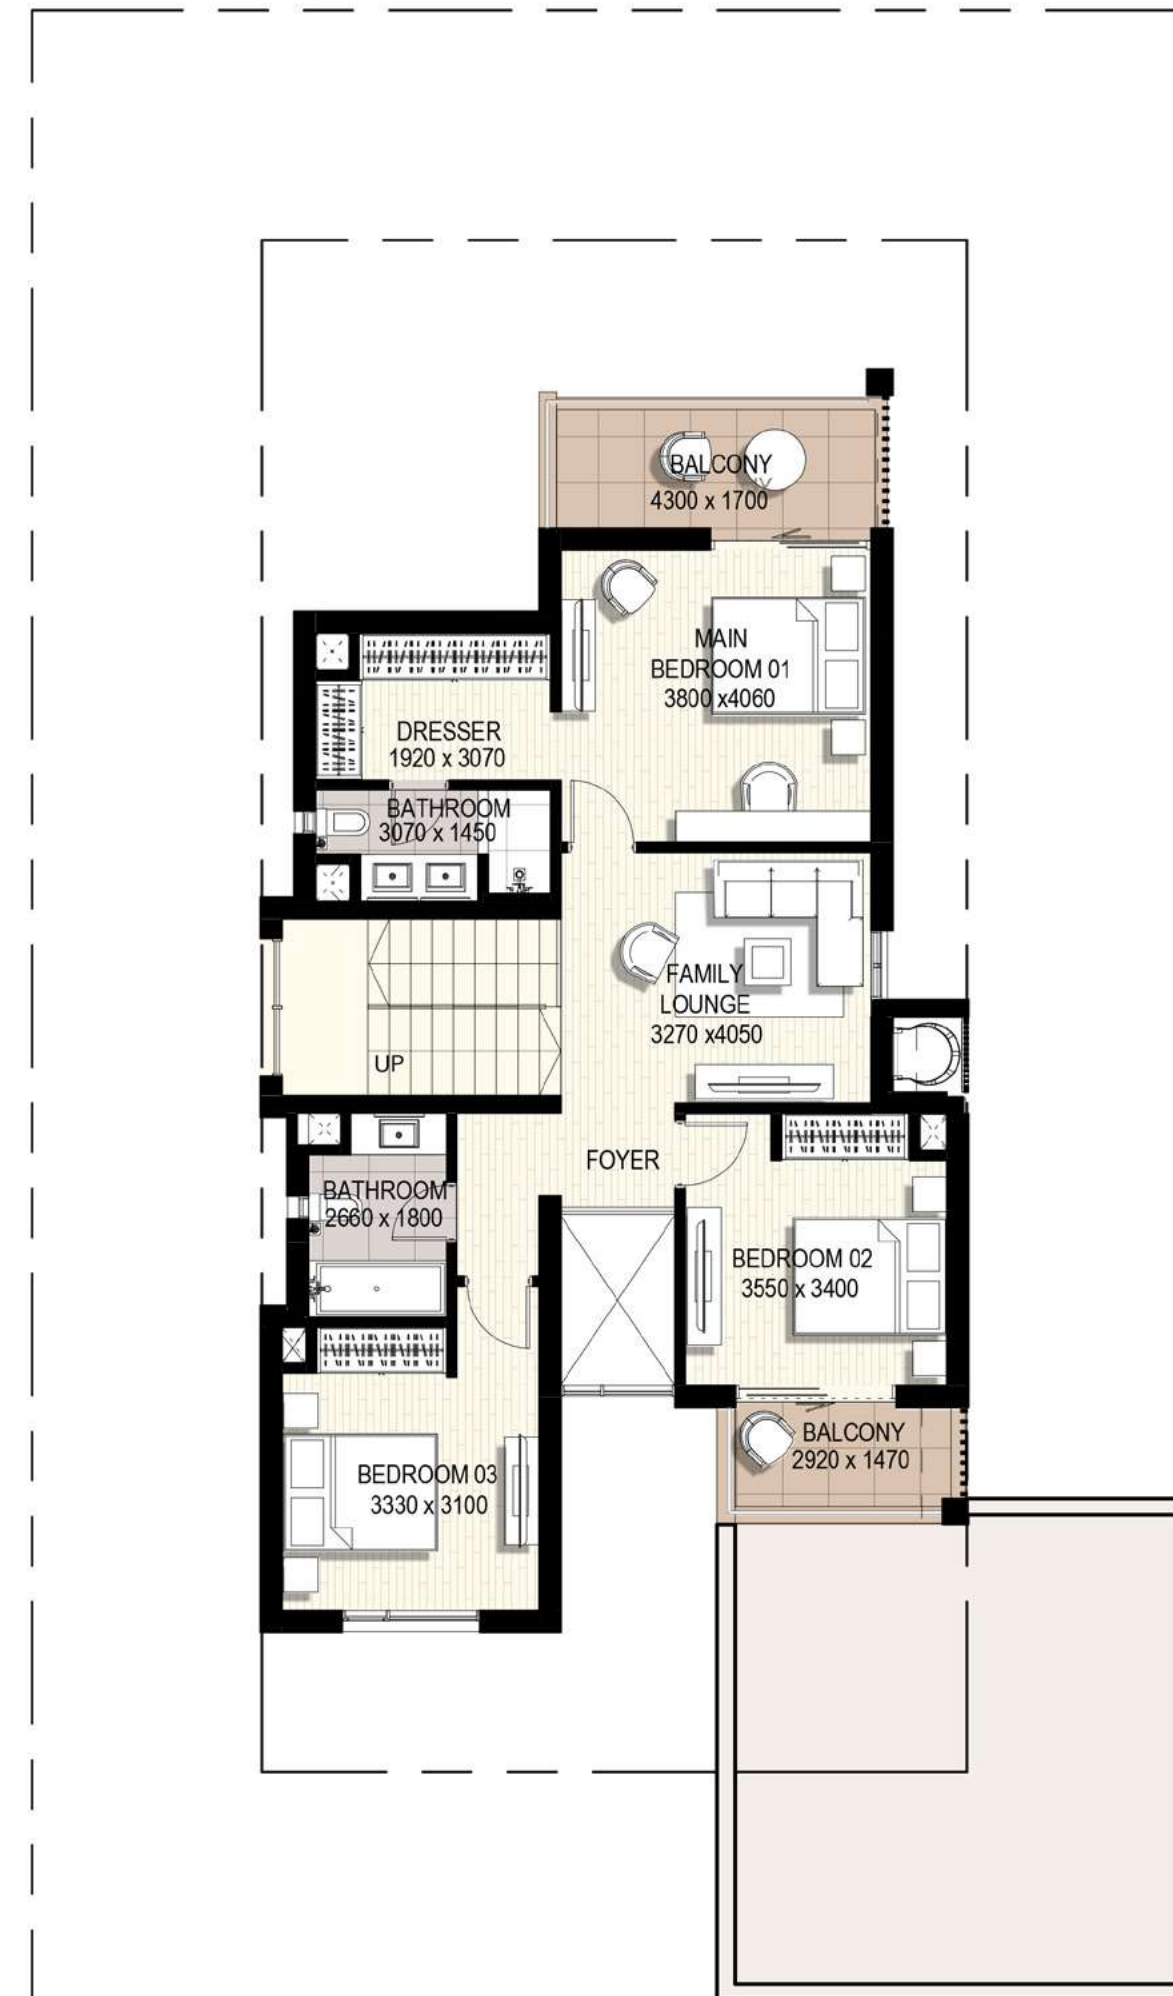

GOLF LINKS

FLOOR PLANS

EMAAR SOUTH

Ground Floor

First Floor

Villa 1

No of Bedrooms: 5

Total built up area : **356.9 m2 3,842 ft2**

Ground Floor

First Floor

Villa 2

No of Bedrooms: 4

Total built up area : **274.35** m2 **2,953** ft2