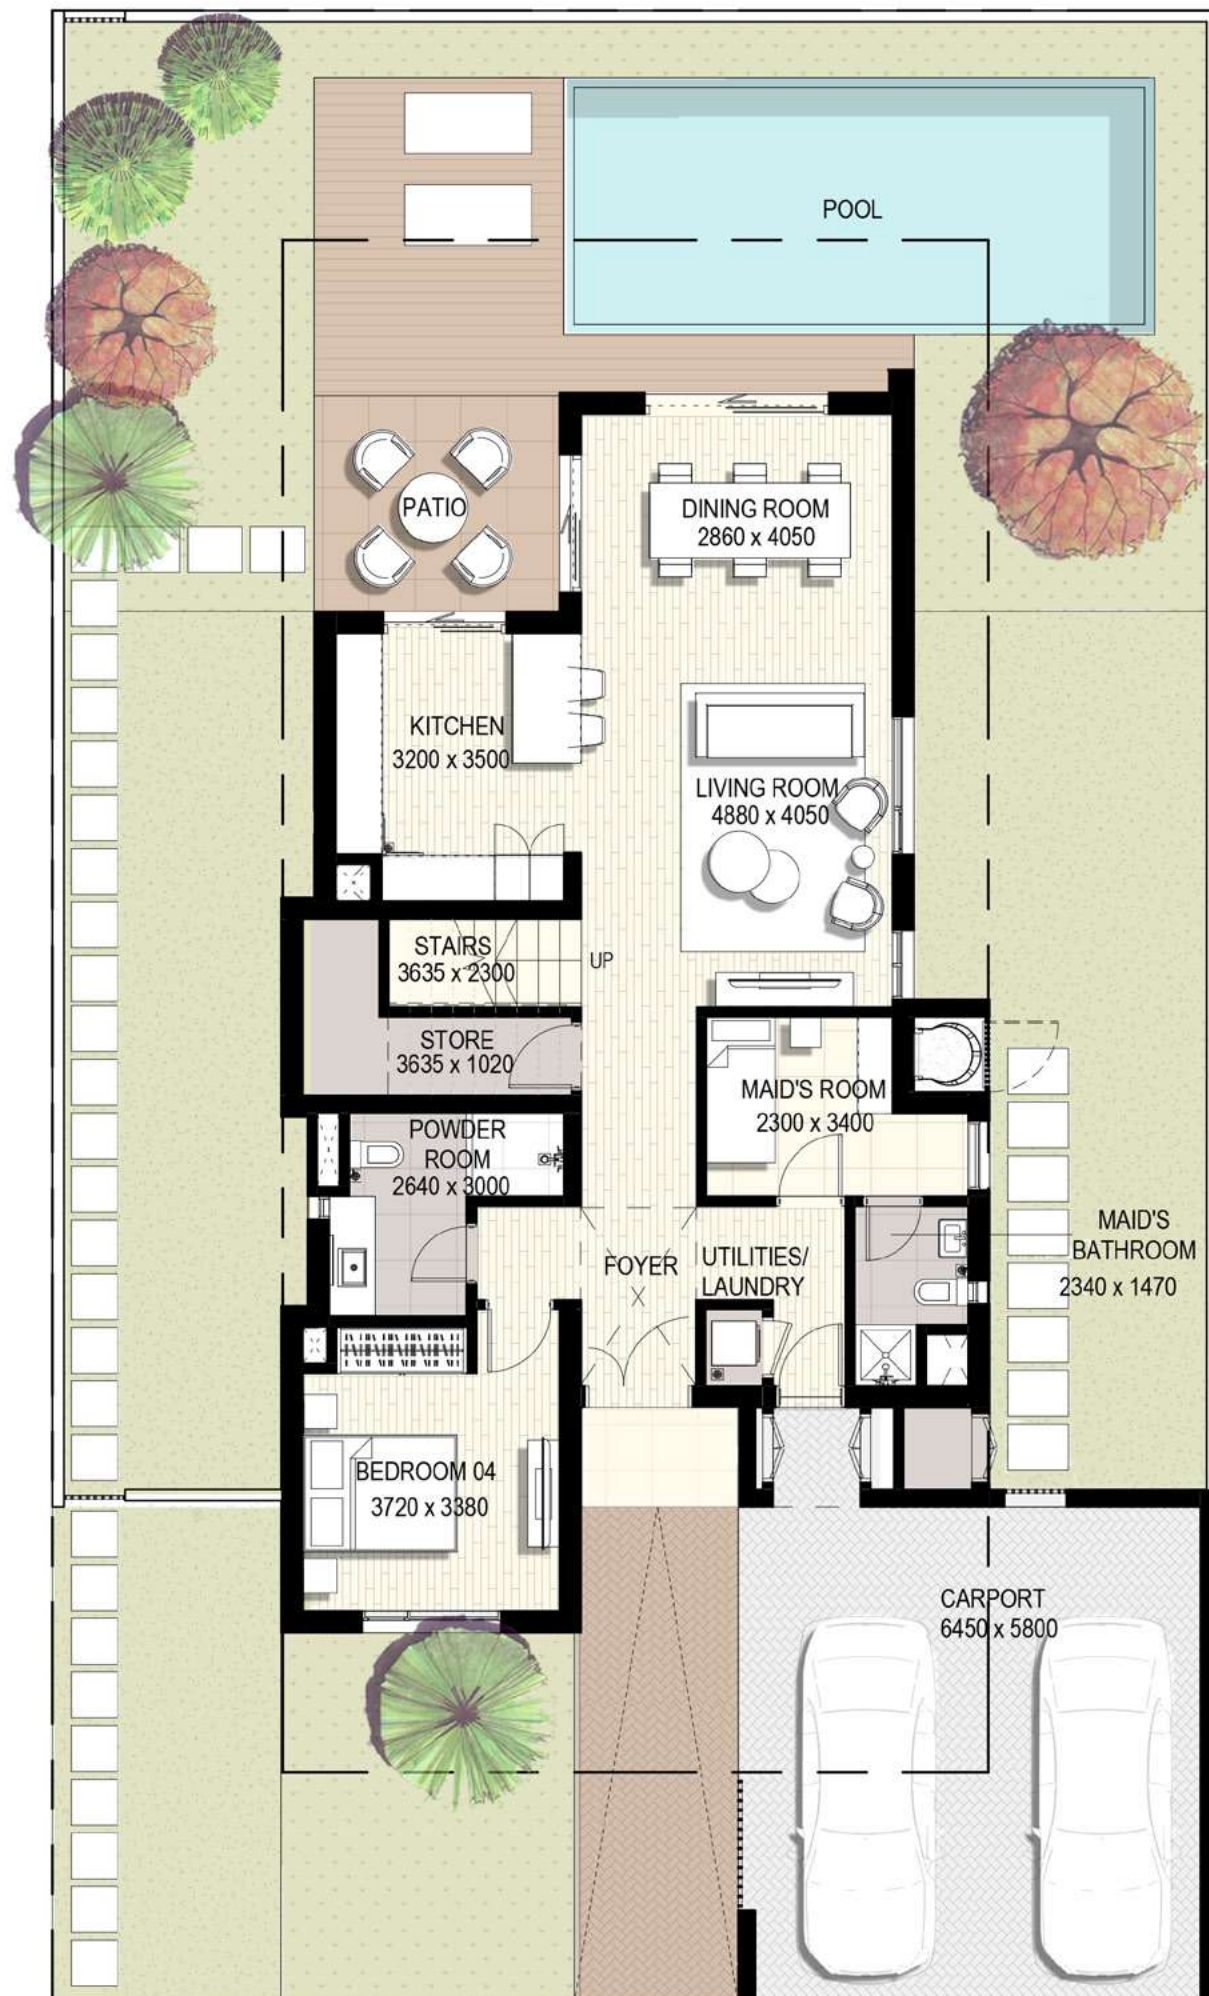

GOLF LINKS

FLOOR PLANS

EMAAR SOUTH

Ground Floor

First Floor

Villa 1

No of Bedrooms: 5

Total built up area : **356.9 m2 3,842 ft2**

Ground Floor

First Floor

Villa 2

No of Bedrooms: 4

Total built up area : **274.35** m2 **2,953** ft2