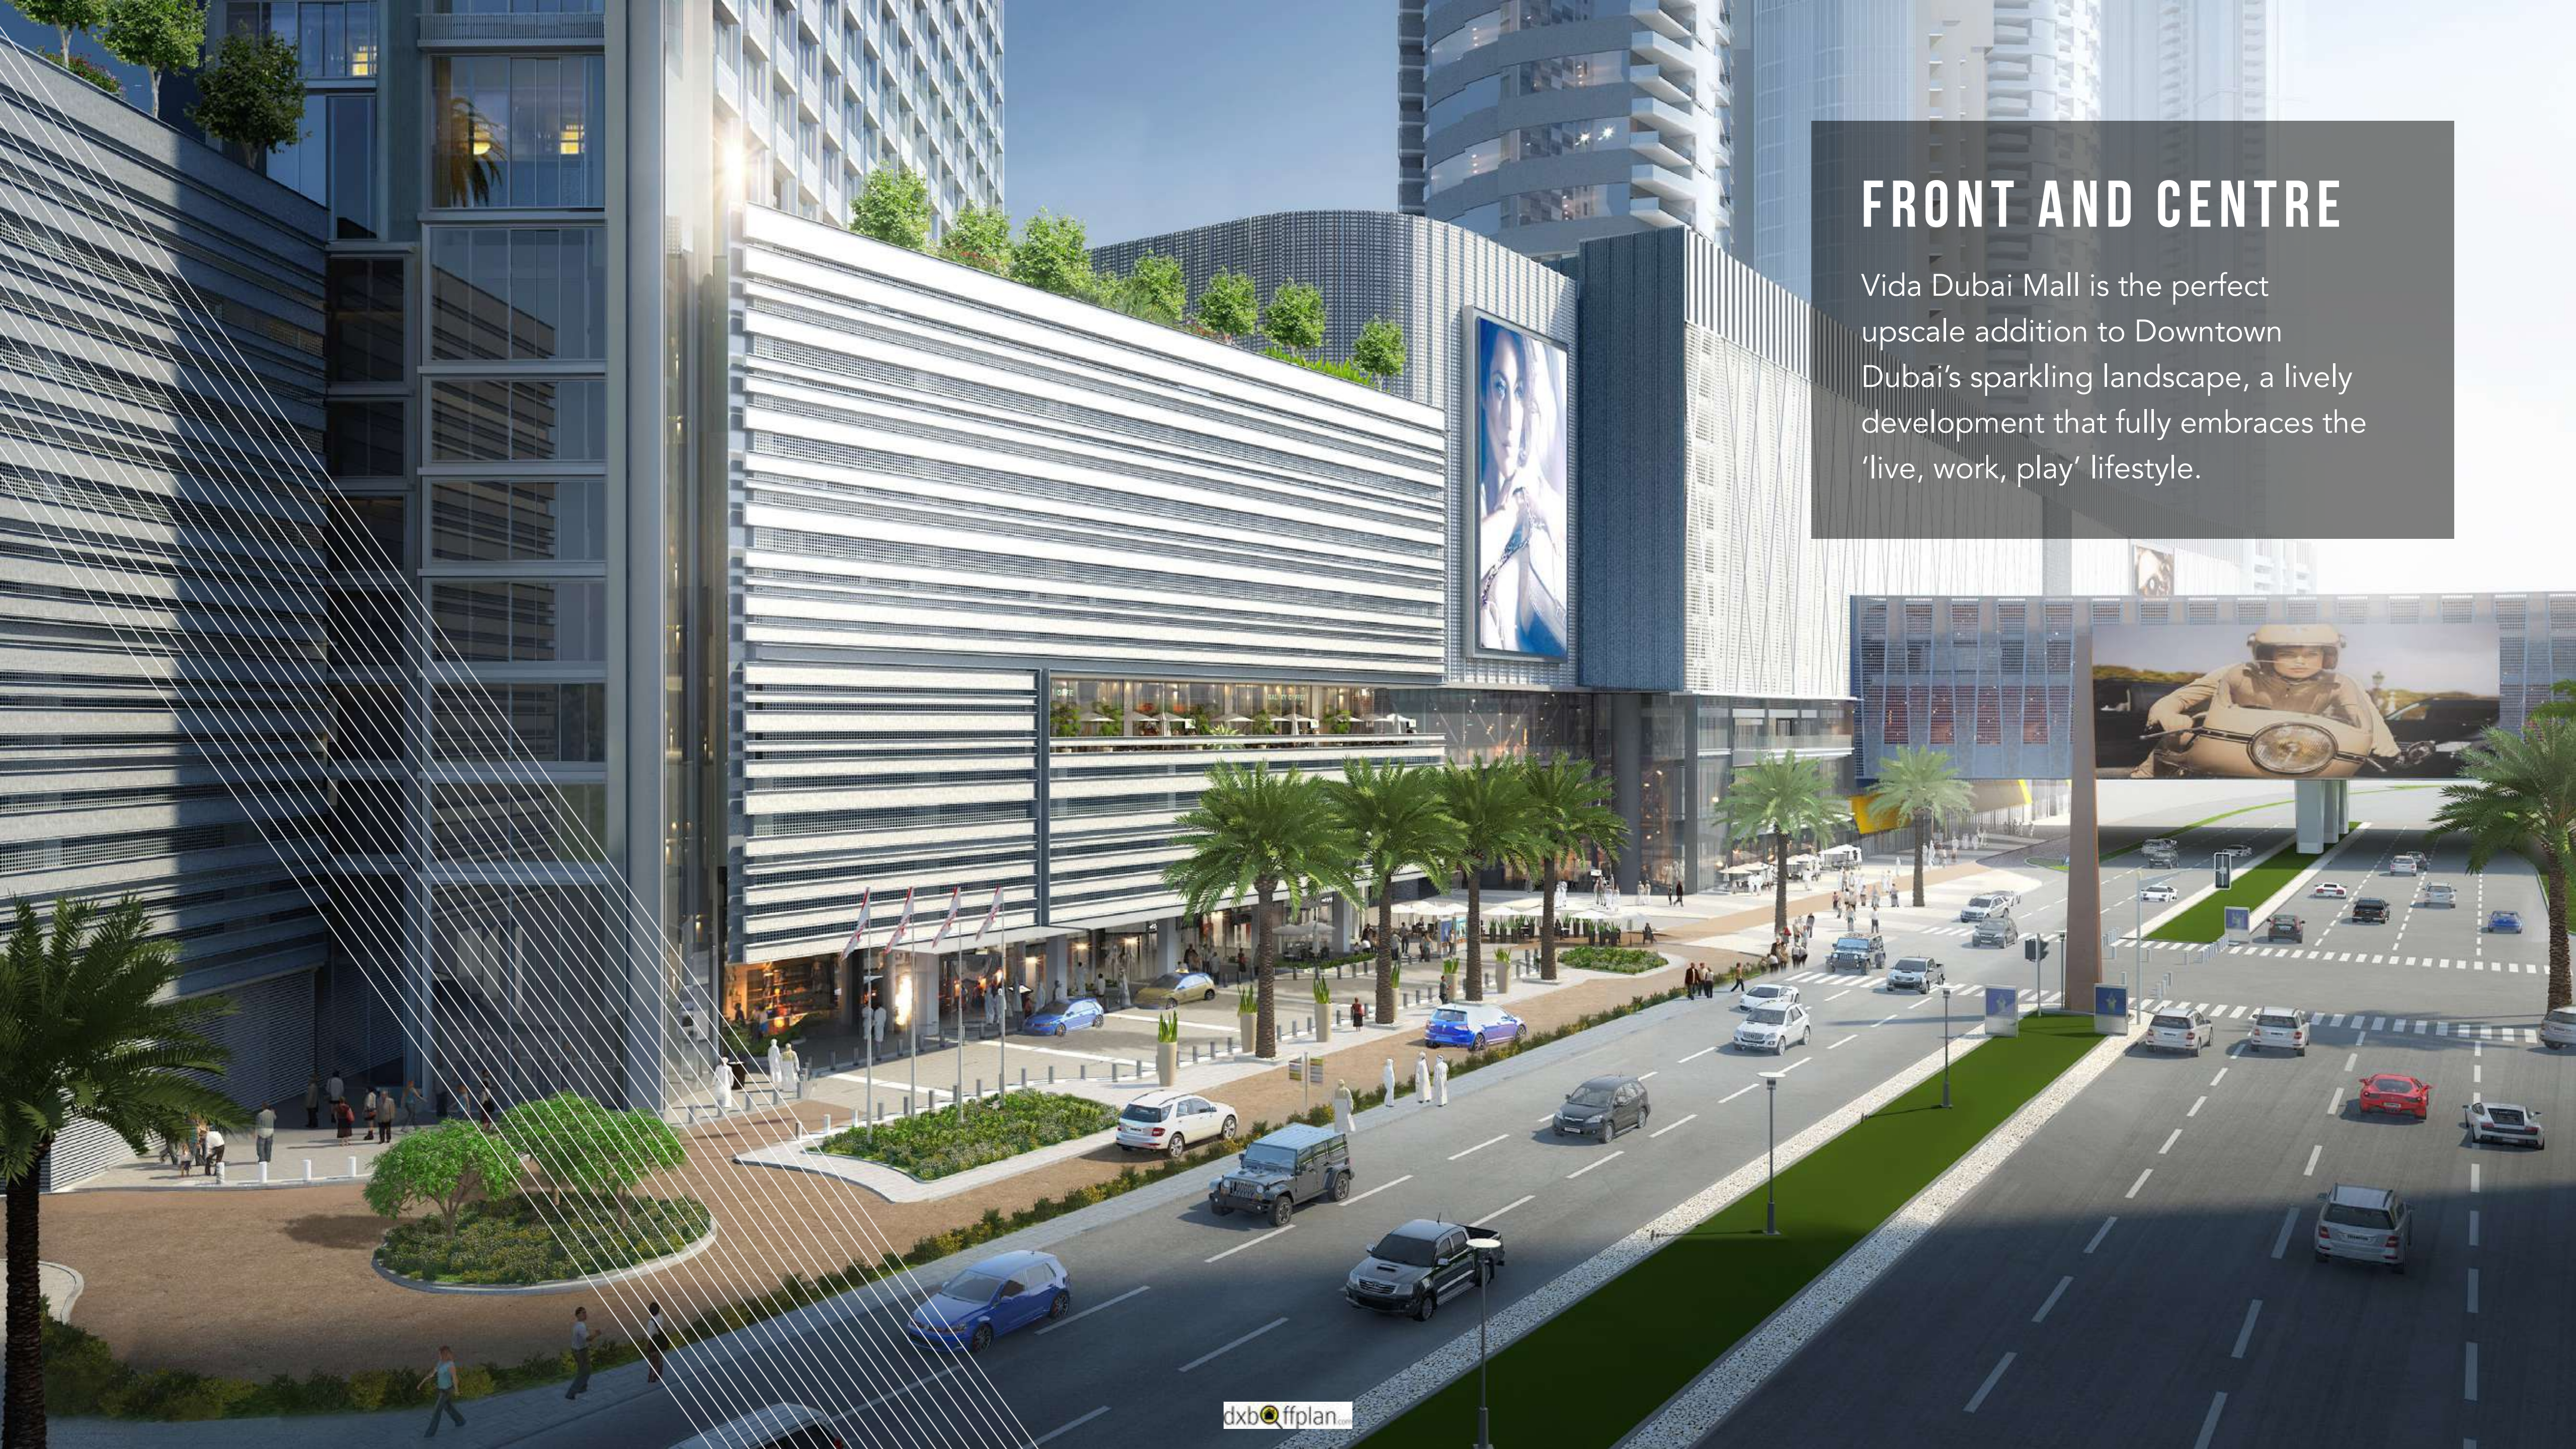

A GATEWAY INTO
A THRIVING CITY

VIDA
DUBAI MALL

**SERVICED APARTMENTS
WITH UNINTERRUPTED
VIEWS OF BURJ KHALIFA
AND THE DUBAI FOUNTAIN**

FRONT AND CENTRE

Vida Dubai Mall is the perfect upscale addition to Downtown Dubai's sparkling landscape, a lively development that fully embraces the 'live, work, play' lifestyle.

SEAMLESSLY CONNECTED TO THE DUBAI MALL

Easy access to The Dubai Mall through a dedicated link bridge to enjoy an unmatched shopping and leisure experience.

FUNCTION TERRACE

YOGA PAD

AMENITIES

CHILDREN'S PLAY AREA