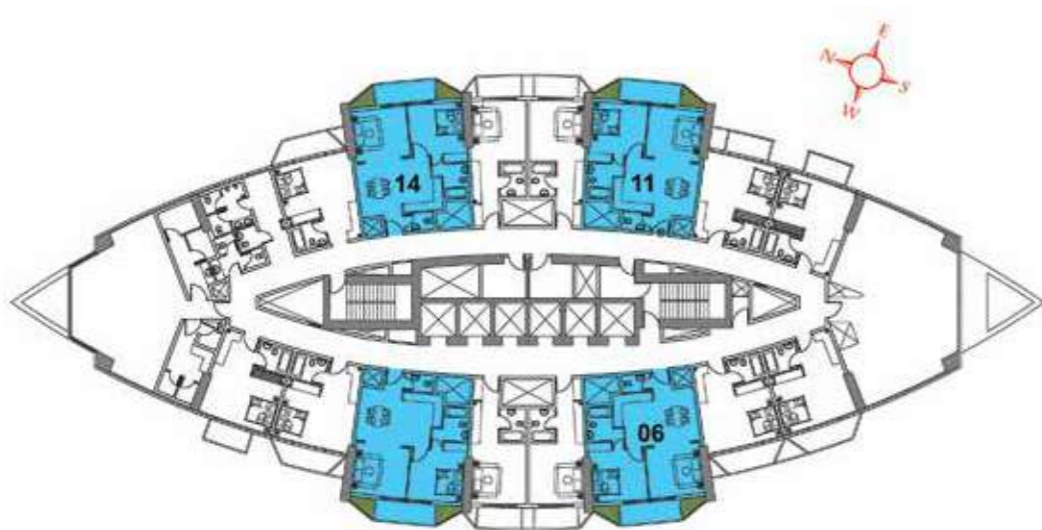

## FLAT TYPE F02 - STUDIO

(Flat No. 04, 05, 12, 13)  
TOTAL AREA 390 SQ FT

## FLAT TYPE F03 - 1 BHK

(Flat No. 03, 06, 11, 14)  
TOTAL AREA 759 SQ FT