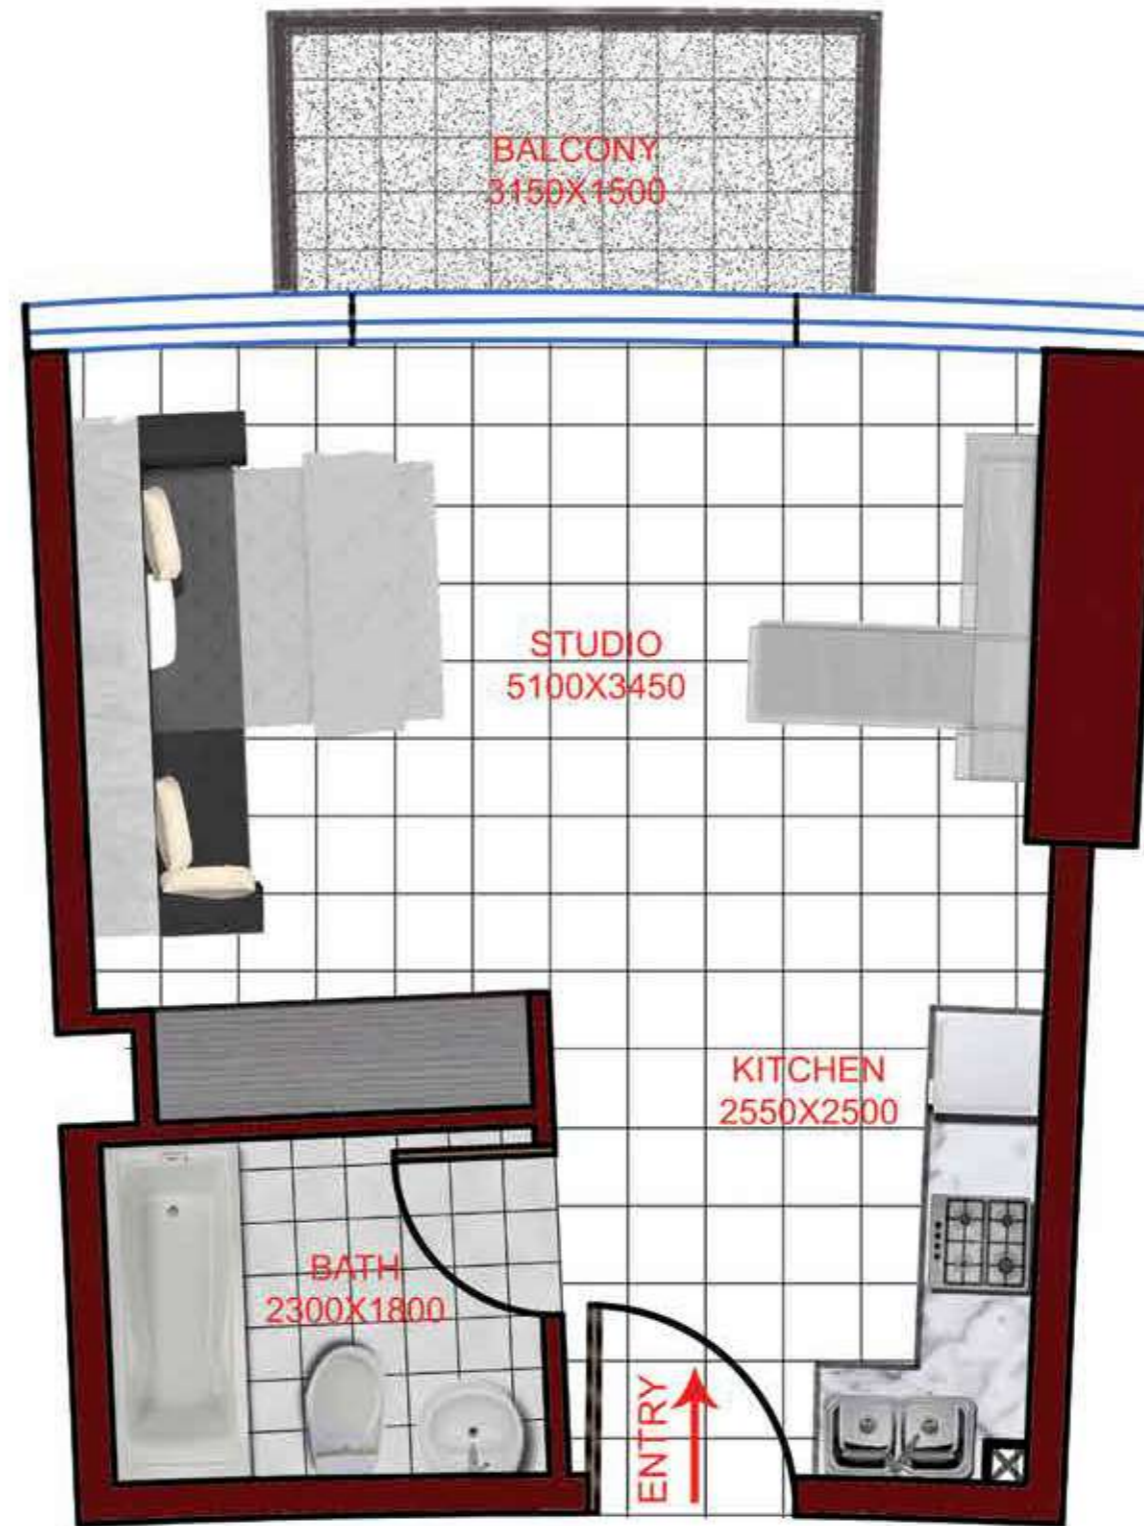

# FIRST FLOOR PLAN 1BR

## FLAT TYPE F03 - 1 BHK

(Flat No. 03, 06, 11, 14)  
TOTAL AREA 759 SQ FT

# TYPICAL FLOOR PLAN STUDIO TYPE 1

## FLAT TYPE T01 - STUDIO

(Flat No. 02, 03, 08, 09, 11, 12, 17, 18)  
TOTAL AREA 402 SQ FT