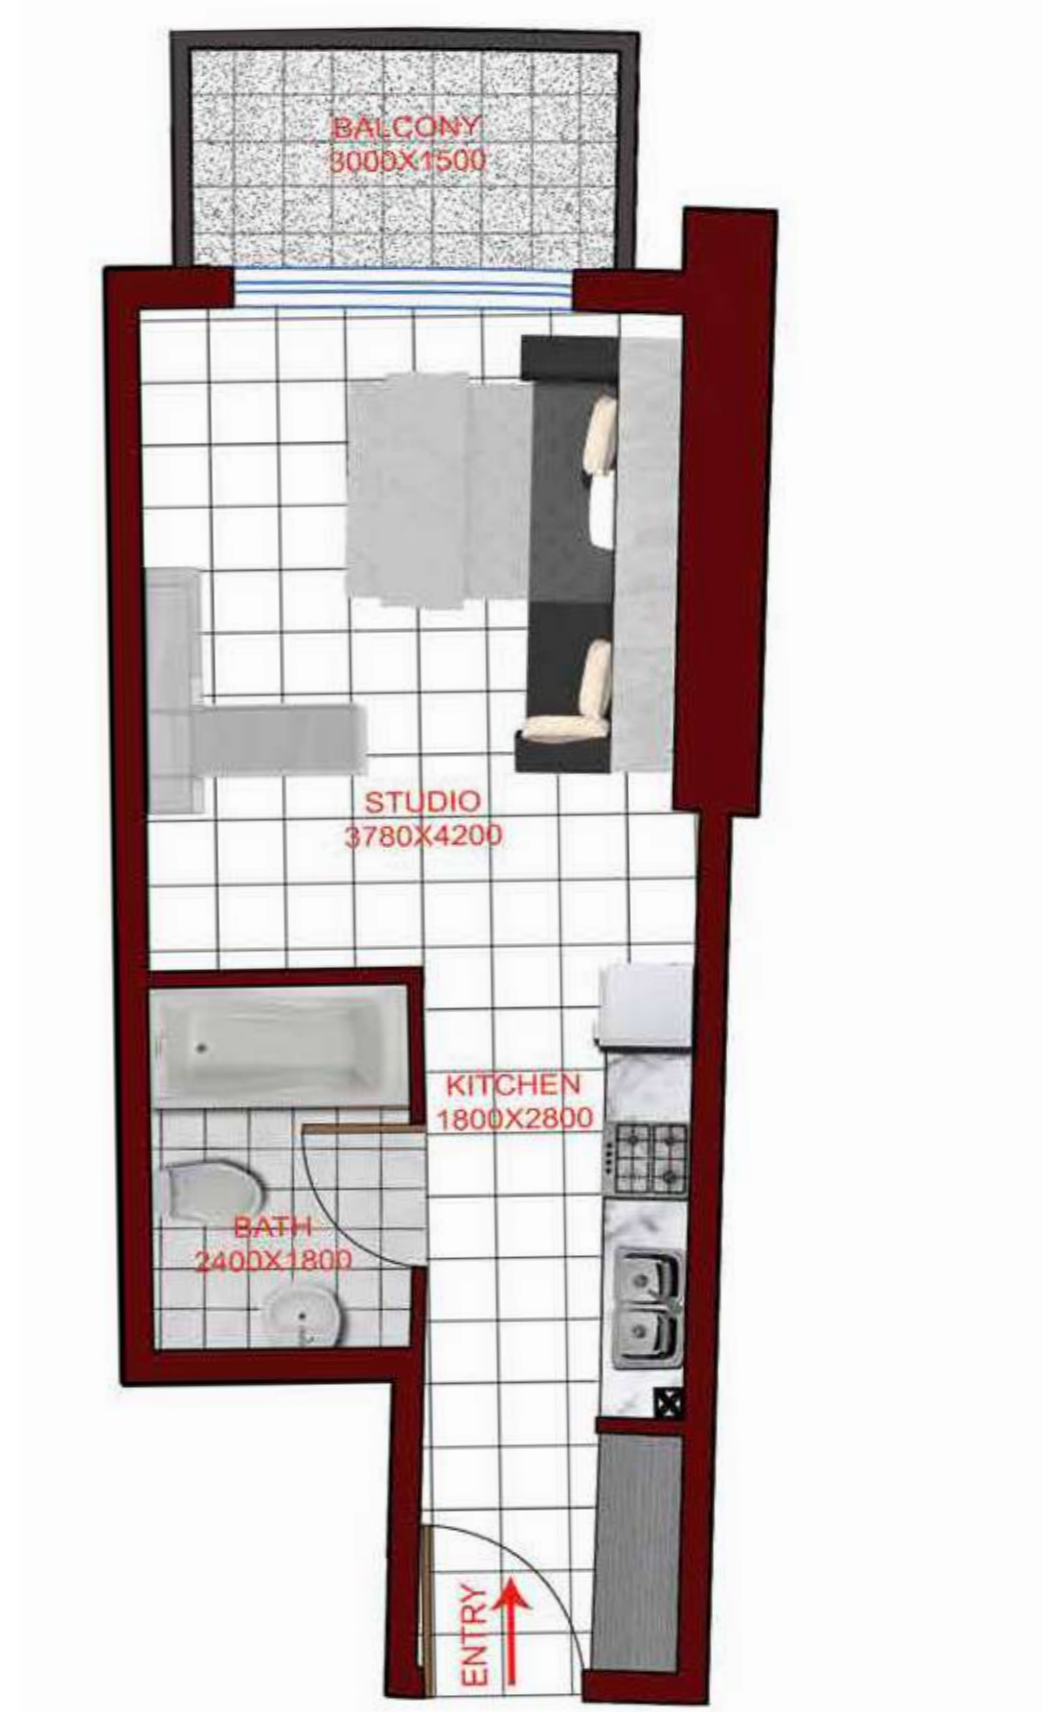

# TYPICAL FLOOR PLAN STUDIO TYPE 1

## FLAT TYPE T01 - STUDIO

(Flat No. 02, 03, 08, 09, 11, 12, 17, 18)  
TOTAL AREA 402 SQ FT

# TYPICAL FLOOR PLAN STUDIO TYPE 2

## FLAT TYPE T02 - STUDIO

(Flat No. 05, 06, 14, 15)  
TOTAL AREA 390 SQ FT