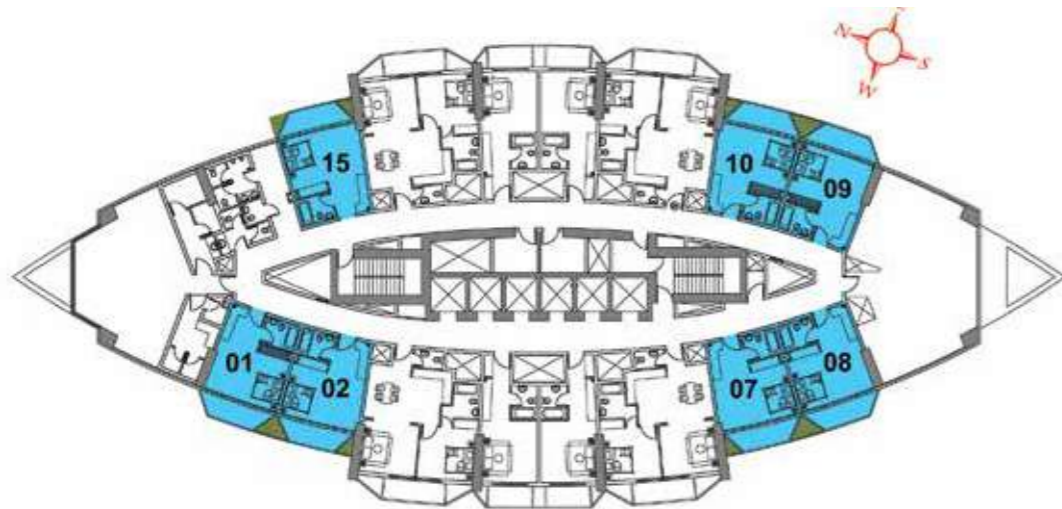

# FIRST FLOOR PLAN STUDIO TYPE 1

## FLAT TYPE F01 - STUDIO

(Flat No. 01, 02, 07, 08, 09, 10, 15)  
TOTAL AREA 423-425 SQ FT

# FIRST FLOOR PLAN STUDIO TYPE 2