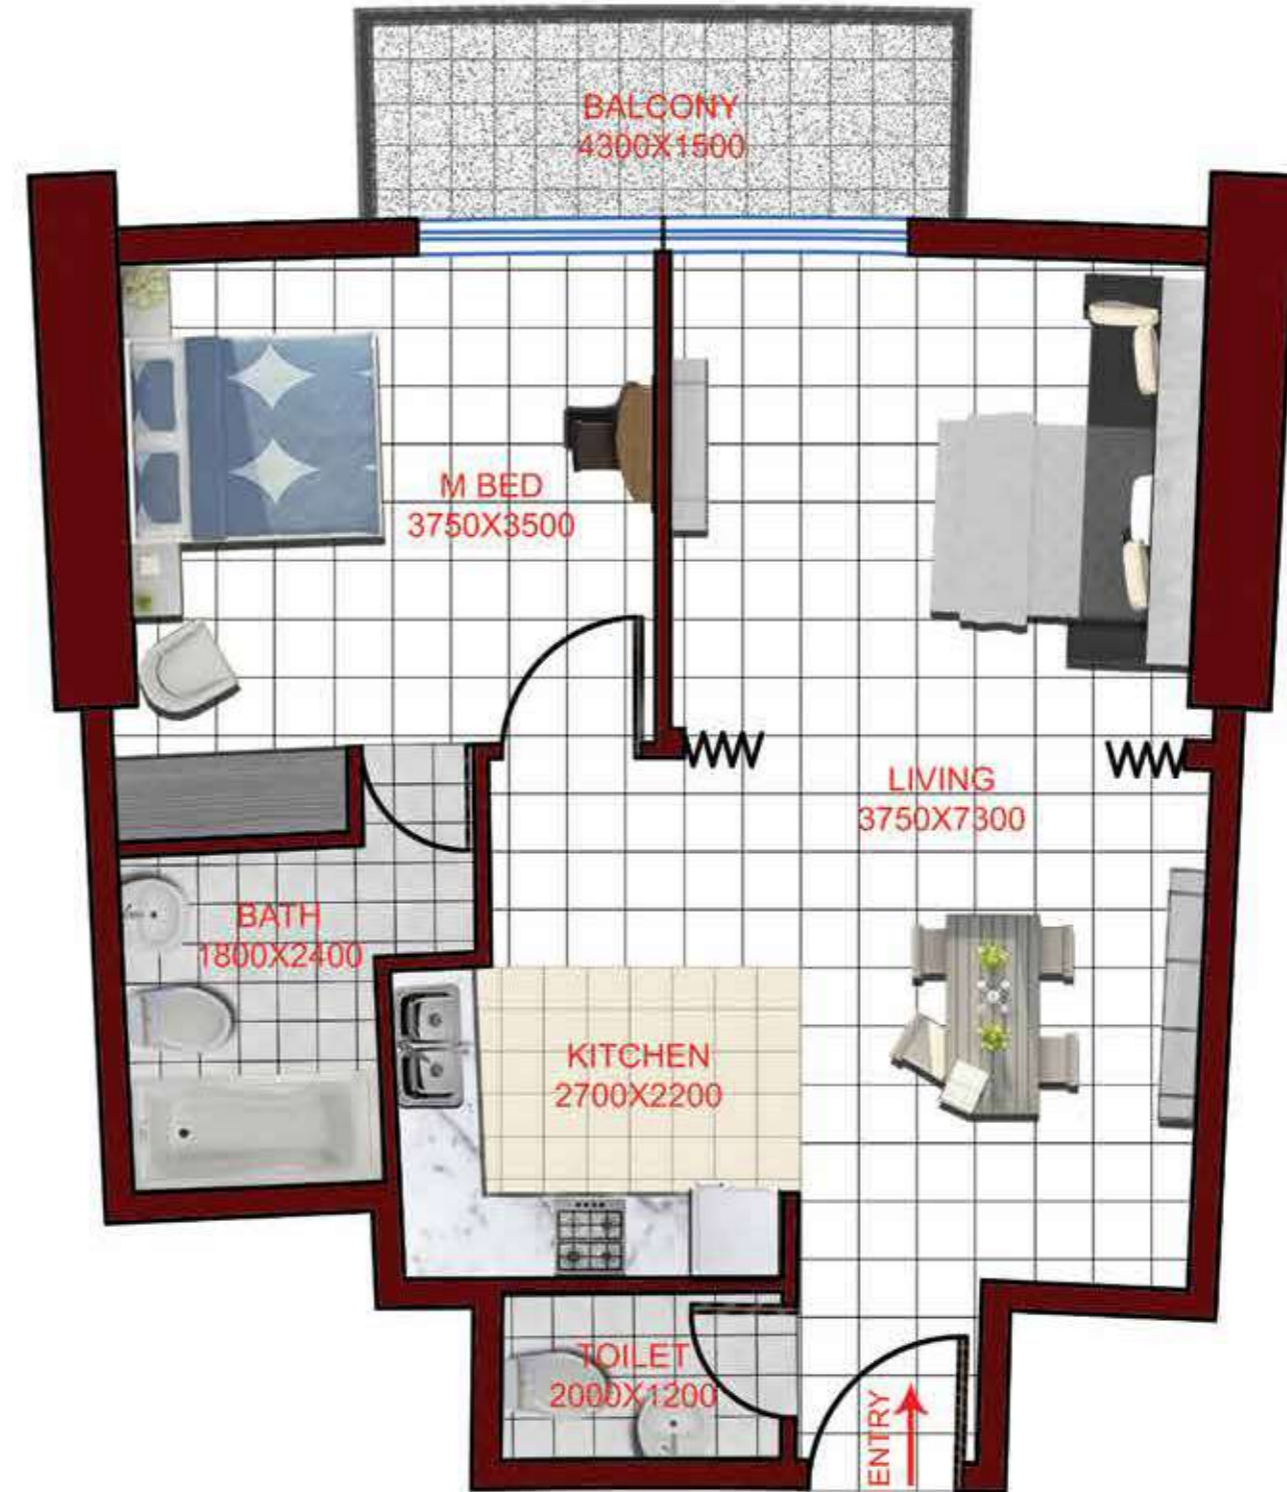

TYPICAL FLOOR PLAN 1BR