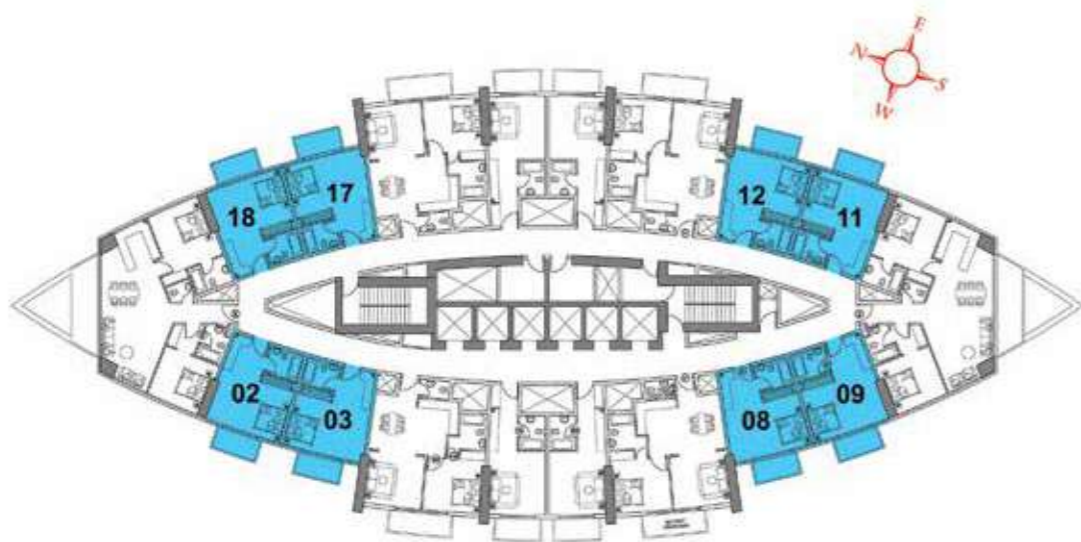

## FLAT TYPE F03 - 1 BHK

(Flat No. 03, 06, 11, 14)  
TOTAL AREA 759 SQ FT

# TYPICAL FLOOR PLAN STUDIO TYPE 1

## FLAT TYPE T01 - STUDIO

(Flat No. 02, 03, 08, 09, 11, 12, 17, 18)  
TOTAL AREA 402 SQ FT