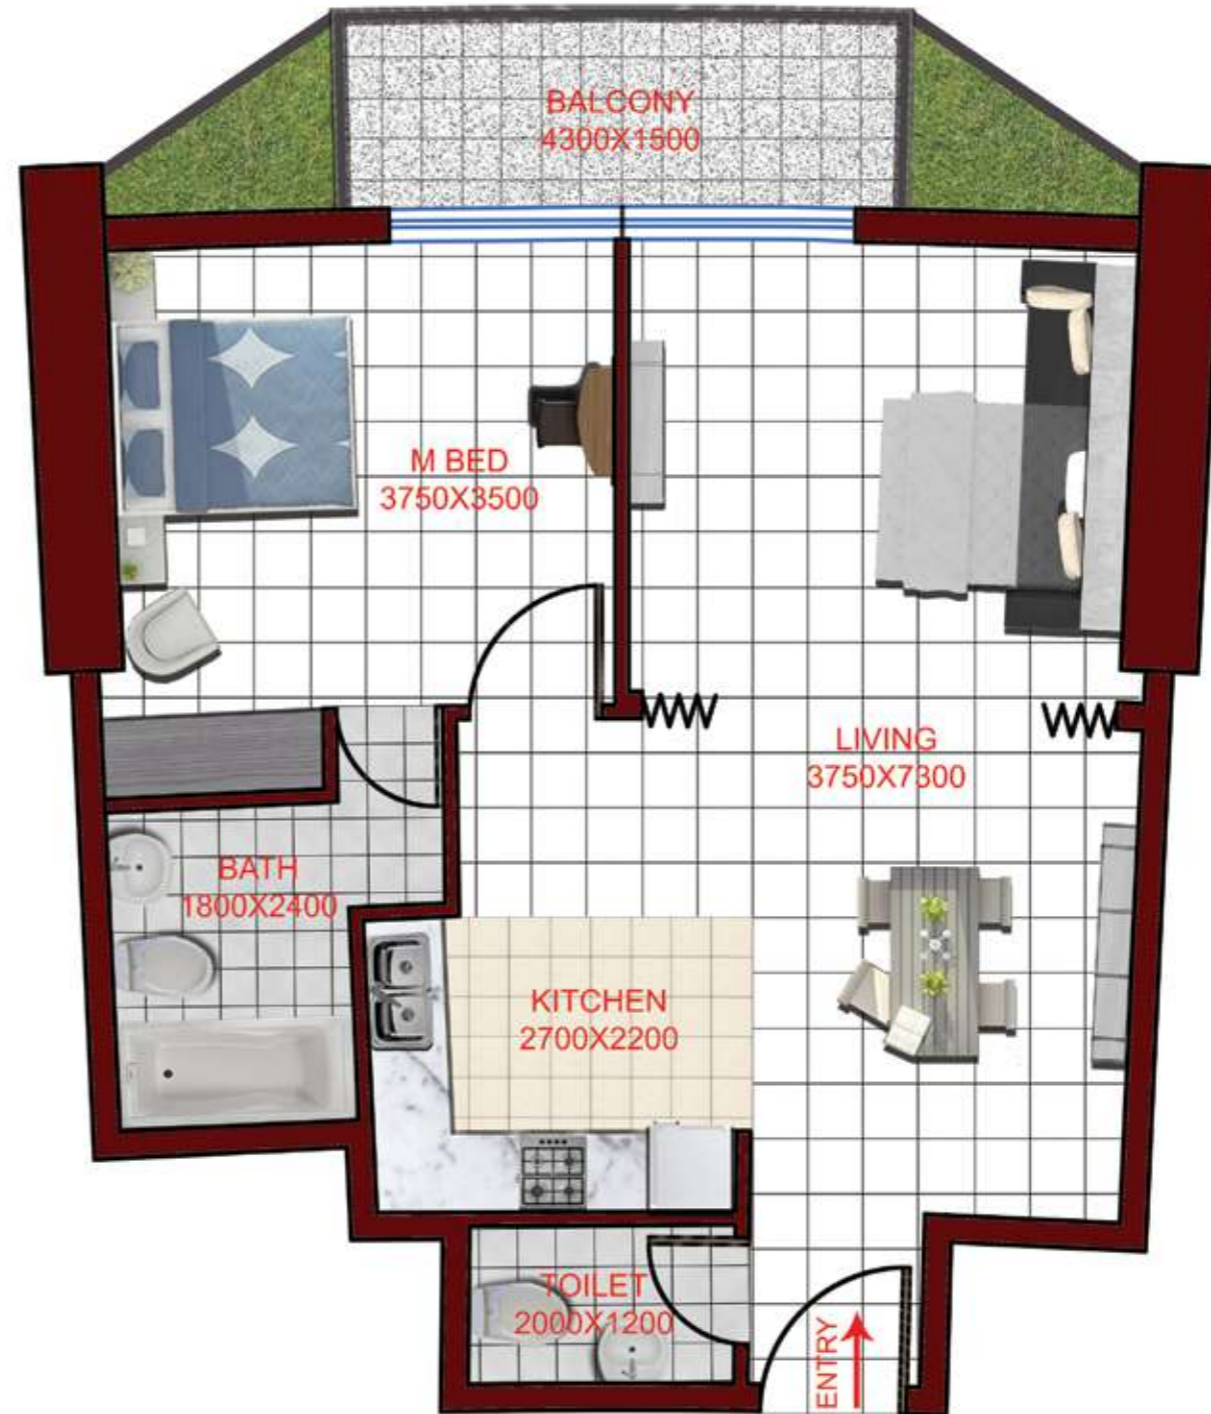

# FIRST FLOOR PLAN STUDIO TYPE 2

## FLAT TYPE F02 - STUDIO

(Flat No. 04, 05, 12, 13)  
TOTAL AREA 390 SQ FT

# FIRST FLOOR PLAN 1BR

## FLAT TYPE F03 - 1 BHK

(Flat No. 03, 06, 11, 14)  
TOTAL AREA 759 SQ FT