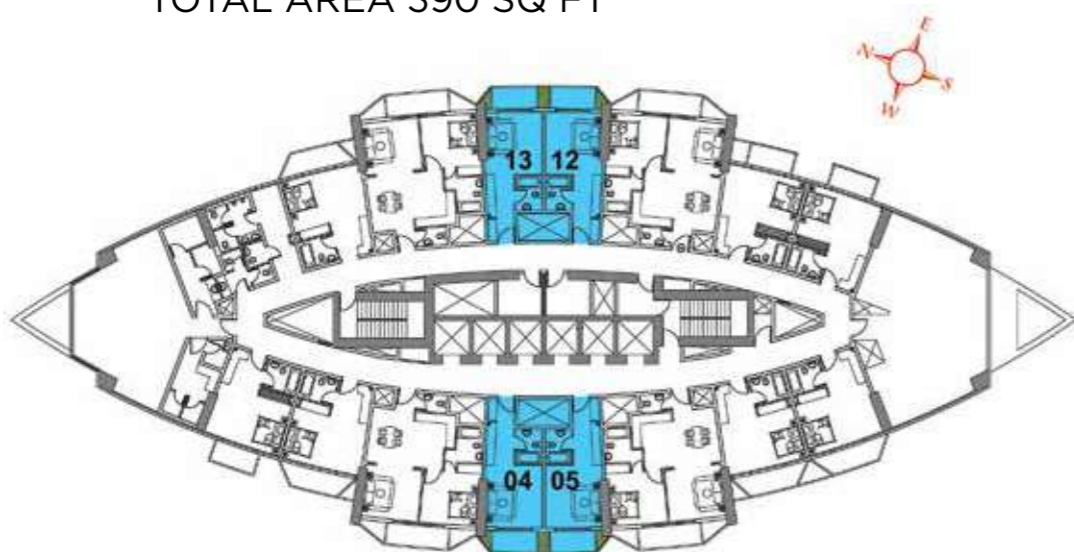

# FIRST FLOOR PLAN STUDIO TYPE 1

## FLAT TYPE F01 - STUDIO

(Flat No. 01, 02, 07, 08, 09, 10, 15)  
TOTAL AREA 423-425 SQ FT

# FIRST FLOOR PLAN STUDIO TYPE 2

## FLAT TYPE F02 - STUDIO

(Flat No. 04, 05, 12, 13)  
TOTAL AREA 390 SQ FT