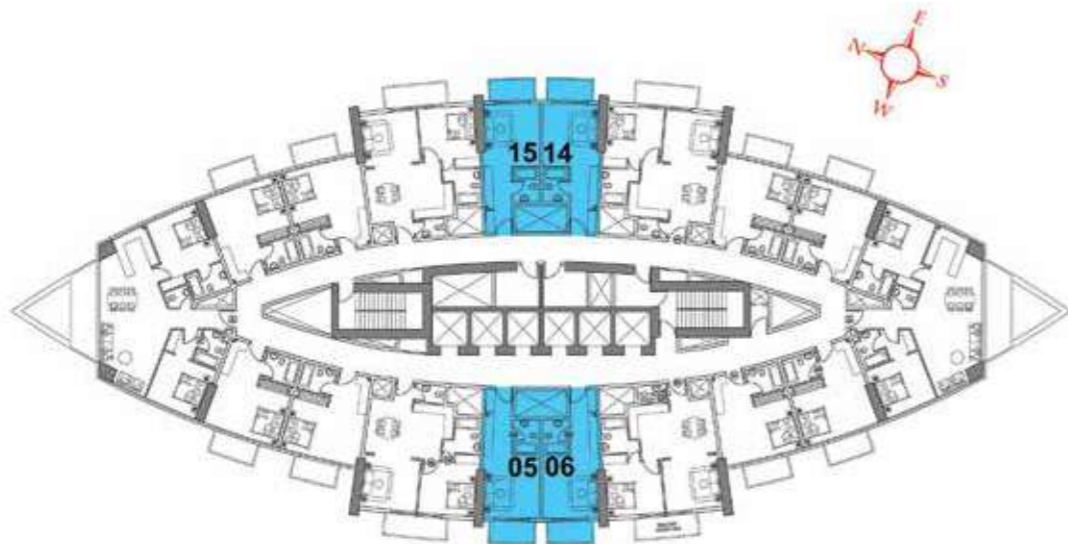

FLAT TYPE T02 - STUDIO

(Flat No. 05, 06, 14, 15)
TOTAL AREA 390 SQ FT