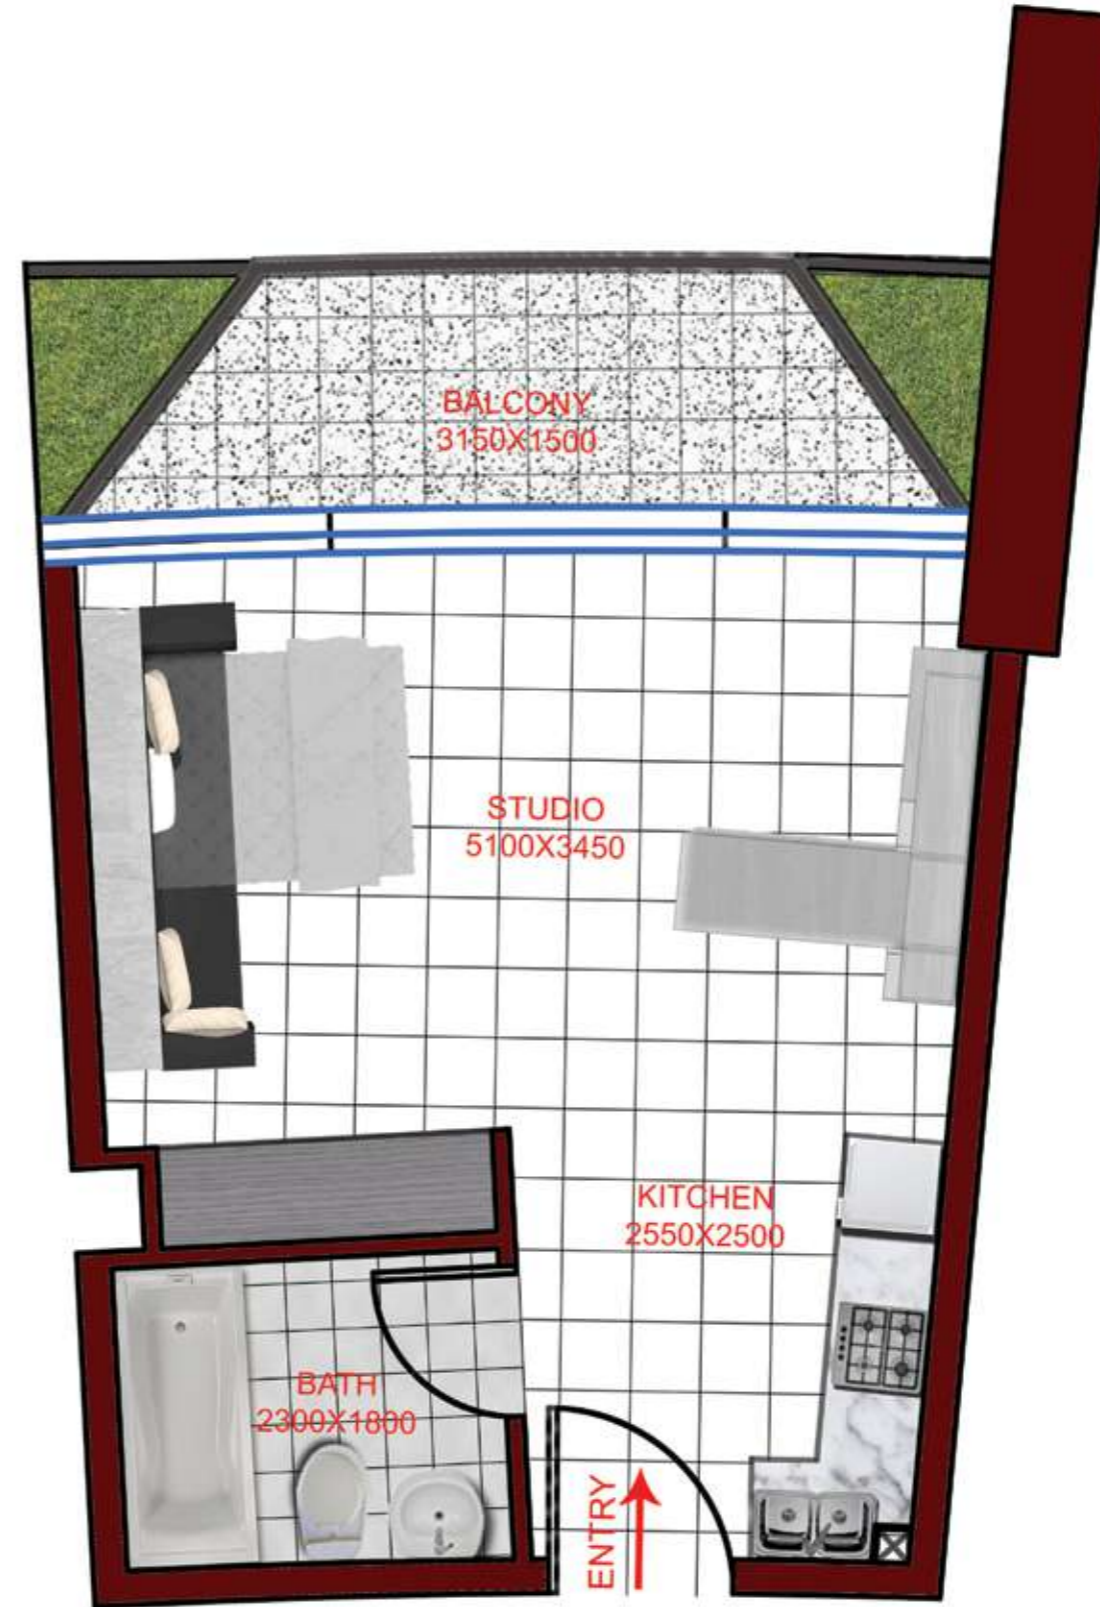

# FIRST FLOOR PLAN STUDIO TYPE 1

## FLAT TYPE F01 - STUDIO

(Flat No. 01, 02, 07, 08, 09, 10, 15)  
TOTAL AREA 423-425 SQ FT

# FIRST FLOOR PLAN STUDIO TYPE 2

## FLAT TYPE F02 - STUDIO

(Flat No. 04, 05, 12, 13)  
TOTAL AREA 390 SQ FT