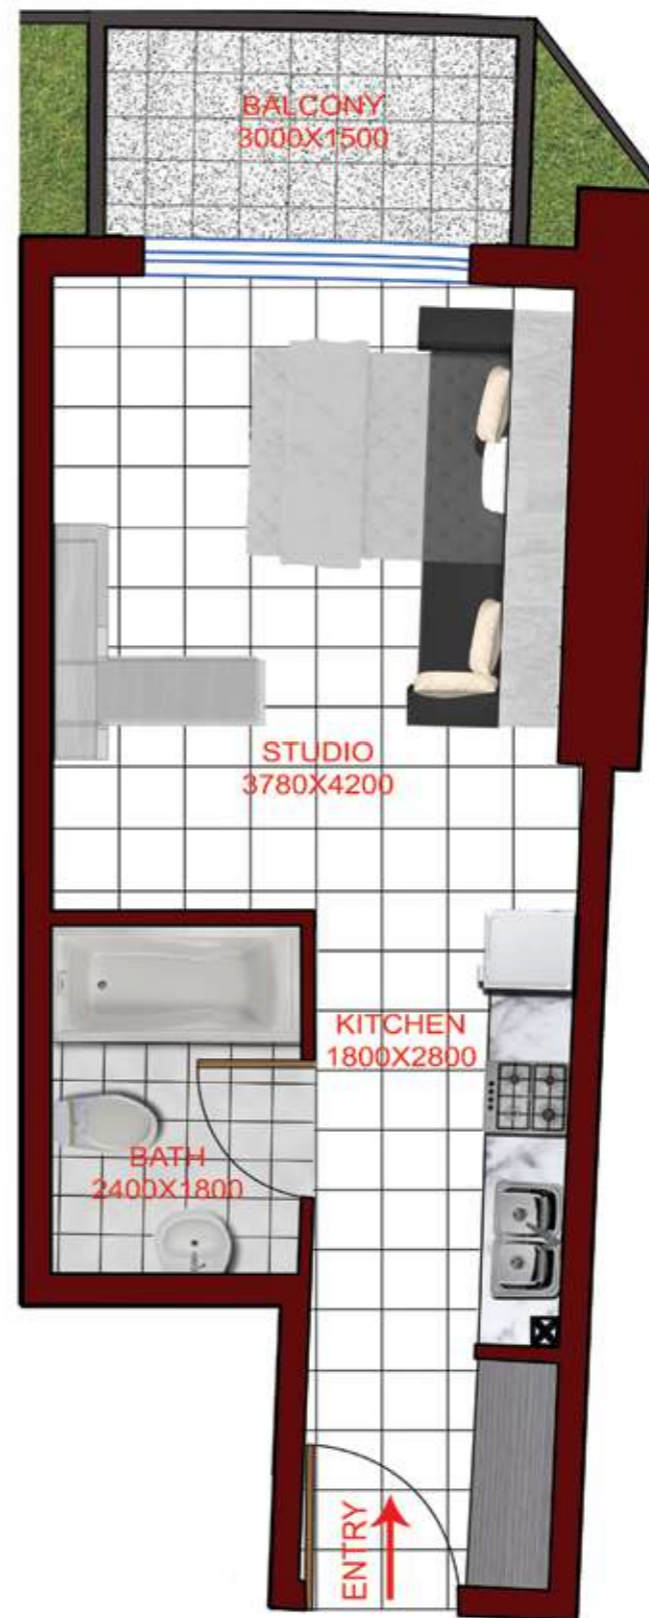

# FIRST FLOOR PLAN STUDIO TYPE 1

## FLAT TYPE F01 - STUDIO

(Flat No. 01, 02, 07, 08, 09, 10, 15)  
TOTAL AREA 423-425 SQ FT

# FIRST FLOOR PLAN STUDIO TYPE 2

## FLAT TYPE F02 - STUDIO

(Flat No. 04, 05, 12, 13)  
TOTAL AREA 390 SQ FT