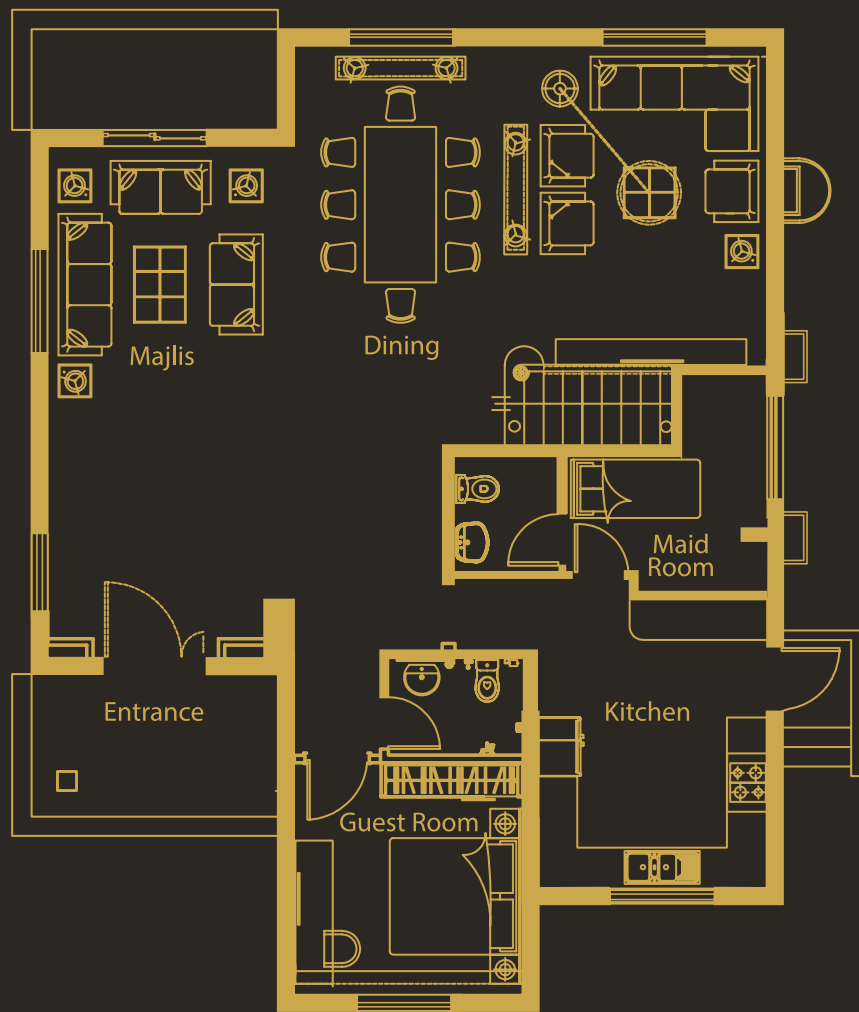

5 bedrooms on the first floor

4 bathrooms on the first floor and 1 on the ground floor

Private office room that could be a guest room too

Maid's room space including a private toilet

VILLA TYPE - C

Villa Type C total BUA: 3,600 sq.ft

4 bedrooms on the first floor

3 bathrooms on the first floor and 1 on the ground floor

Private office room that could be a guest room too

Maid's room space including a private toilet

Ground Floor

First Floor

VILLA TYPE - C

Ground Floor

First Floor

VILLA TYPE - D

VILLA TYPE - D

Villa Type D total BUA: 2,800 sq.ft

4 bedrooms on the first floor

3 bathrooms on the first floor and 1 on the ground floor

Maid's room space including a private toilet