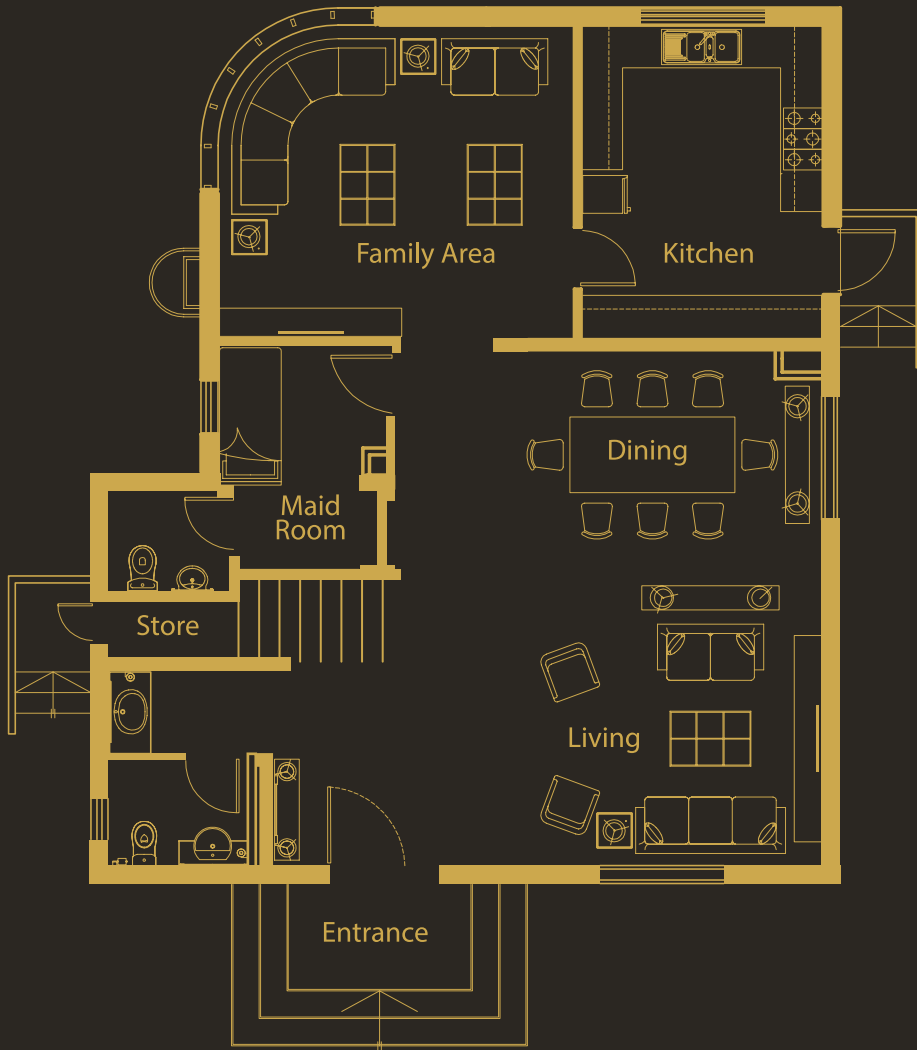

4 bedrooms on the first floor

3 bathrooms on the first floor and 1 on the ground floor

Private office room that could be a guest room too

Maid's room space including a private toilet

Ground Floor

First Floor

VILLA TYPE - C

Ground Floor

First Floor

VILLA TYPE - D

VILLA TYPE - D

Villa Type D total BUA: 2,800 sq.ft

4 bedrooms on the first floor

3 bathrooms on the first floor and 1 on the ground floor

Maid's room space including a private toilet