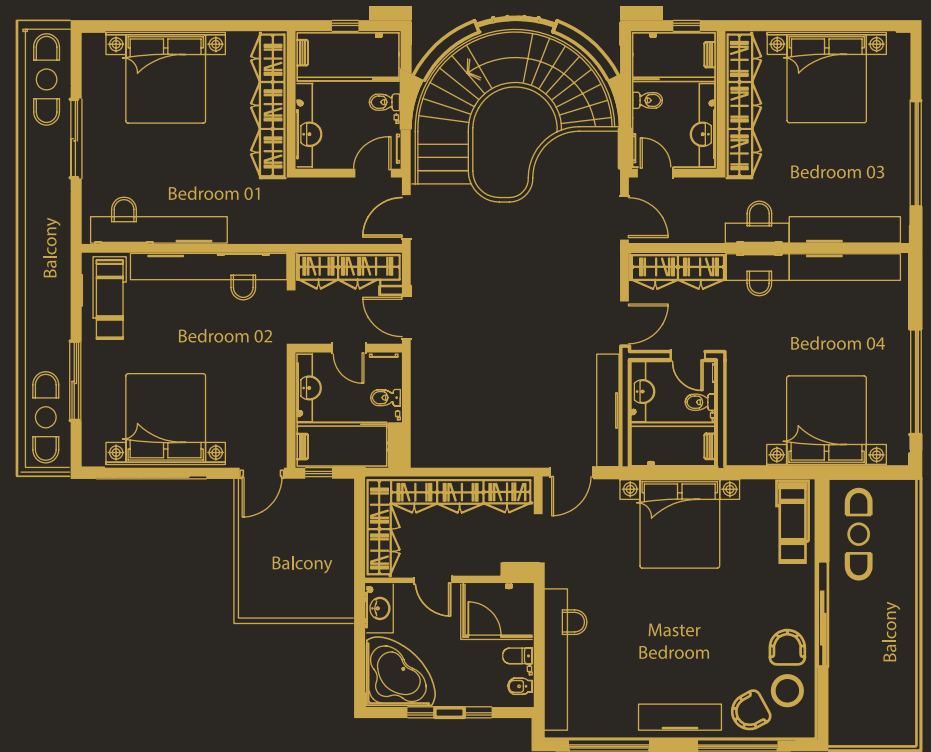

VILLA TYPE - A

Villa Type A total BUA: 6,500 sq.ft

5 bedrooms on the first floor

5 bathrooms 5 on the first floor and 1 on the ground floor

Private office room that could be a guestroom too

Maid's room space including a private toilet and storage room

Ground Floor

First Floor

VILLA TYPE - A

Ground Floor

First Floor

VILLA TYPE - B

VILLA TYPE - B

Villa Type B total BUA: 4,2004,500- sq.ft

4 bedrooms on the first floor

3 bathrooms on the first floor and 1 on the ground floor

Private office room that could be a guest room too

Maid's room space including a private toilet

Ground Floor

First Floor

VILLA TYPE - C

Ground Floor

First Floor

VILLA TYPE - D

VILLA TYPE - D

Villa Type D total BUA: 2,800 sq.ft

4 bedrooms on the first floor

3 bathrooms on the first floor and 1 on the ground floor