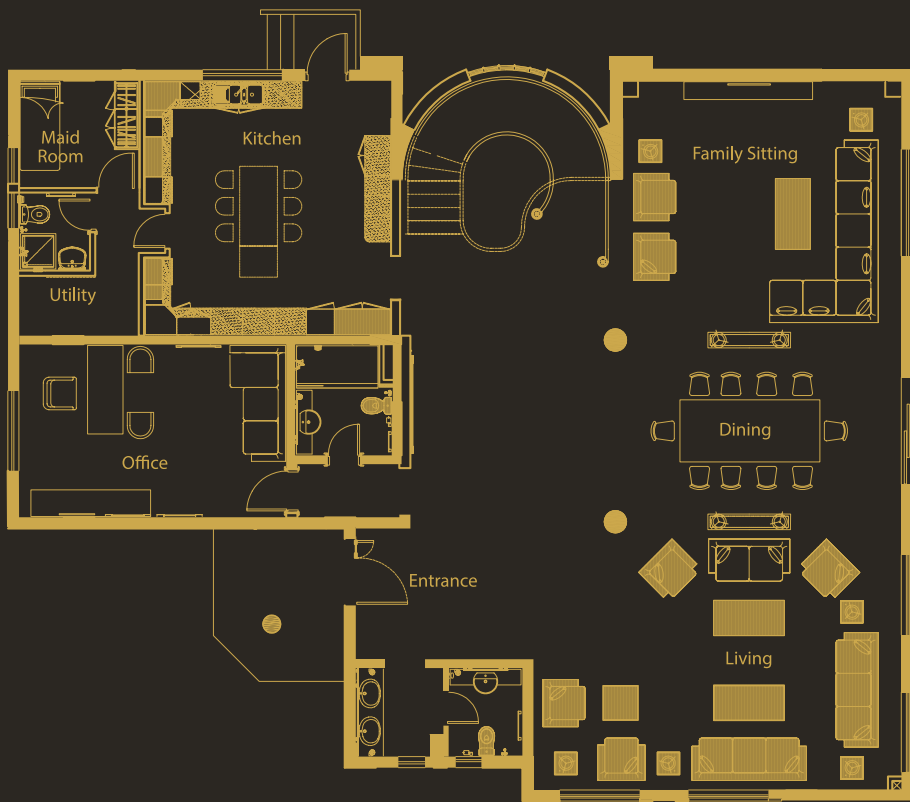

VILLA TYPE - A

Villa Type A total BUA: 6,500 sq.ft

5 bedrooms on the first floor

5 bathrooms 5 on the first floor and 1 on the ground floor

Private office room that could be a guestroom too

Maid's room space including a private toilet and storage room

Ground Floor

First Floor

VILLA TYPE - A

Ground Floor

First Floor

VILLA TYPE - B

VILLA TYPE - B

Villa Type B total BUA: 4,2004,500- sq.ft

4 bedrooms on the first floor

3 bathrooms on the first floor and 1 on the ground floor

Private office room that could be a guest room too

Maid's room space including a private toilet

Ground Floor

First Floor

VILLA TYPE - C

Ground Floor

First Floor

VILLA TYPE - D

VILLA TYPE - D

Villa Type D total BUA: 2,800 sq.ft

4 bedrooms on the first floor

3 bathrooms on the first floor and 1 on the ground floor