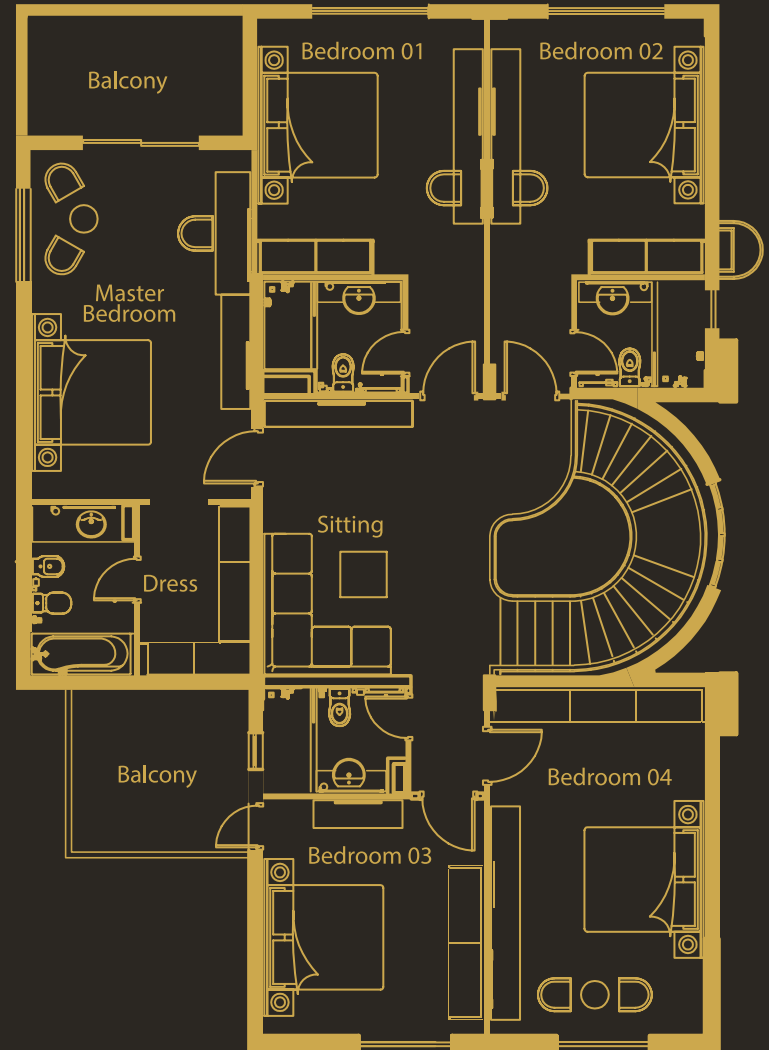

Ground Floor

First Floor

VILLA TYPE - A

Ground Floor

First Floor

VILLA TYPE - B

VILLA TYPE - B

Villa Type B total BUA: 4,2004,500- sq.ft

5 bedrooms on the first floor

4 bathrooms on the first floor and 1 on the ground floor

Private office room that could be a guest room too

Maid's room space including a private toilet

VILLA TYPE - C

Villa Type C total BUA: 3,600 sq.ft

4 bedrooms on the first floor

3 bathrooms on the first floor and 1 on the ground floor

Private office room that could be a guest room too

Maid's room space including a private toilet

Ground Floor

First Floor

Maid's room space including a private toilet