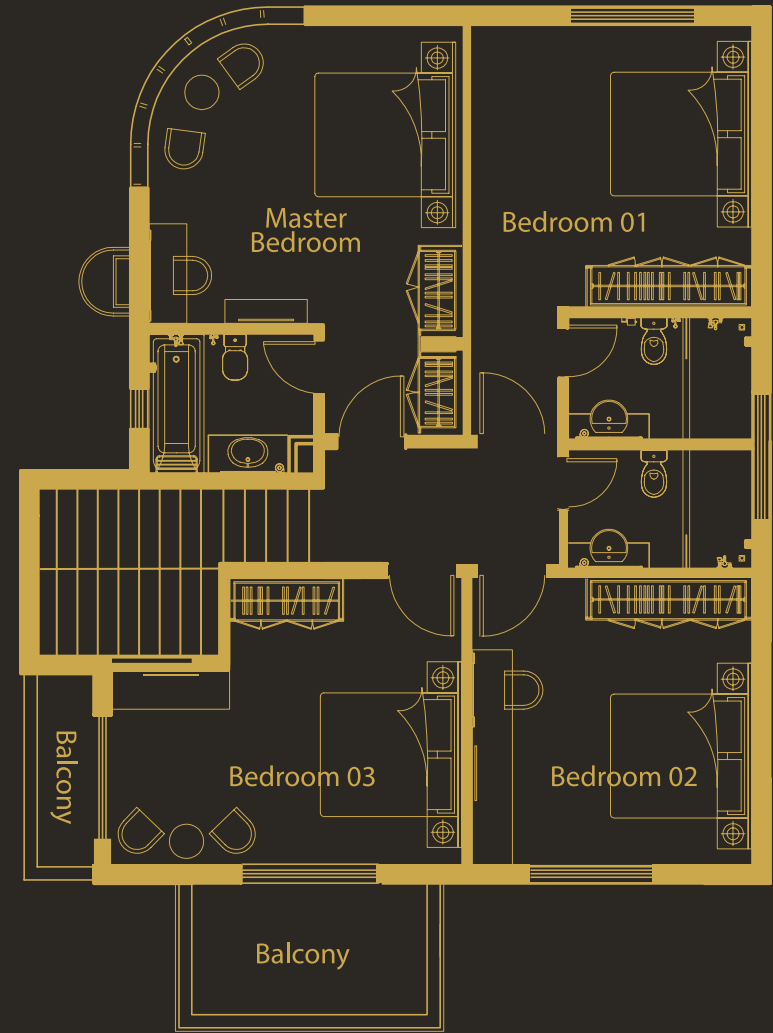

5 bedrooms on the first floor

4 bathrooms on the first floor and 1 on the ground floor

Private office room that could be a guest room too

Maid's room space including a private toilet

VILLA TYPE - C

Villa Type C total BUA: 3,600 sq.ft

4 bedrooms on the first floor

3 bathrooms on the first floor and 1 on the ground floor

Private office room that could be a guest room too

Maid's room space including a private toilet

Ground Floor

First Floor

VILLA TYPE - C

Ground Floor

First Floor

VILLA TYPE - D

VILLA TYPE - D

Villa Type D total BUA: 2,800 sq.ft

4 bedrooms on the first floor

3 bathrooms on the first floor and 1 on the ground floor

Maid's room space including a private toilet