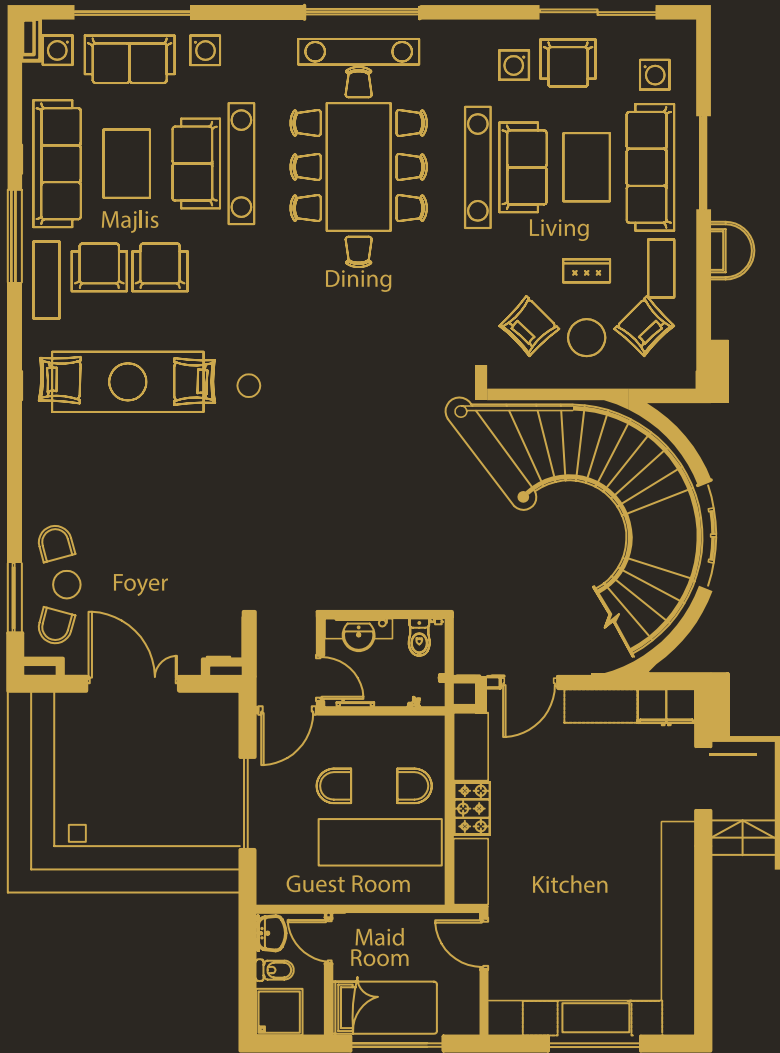

VILLA TYPE - A

Villa Type A total BUA: 6,500 sq.ft

5 bedrooms on the first floor

5 bathrooms 5 on the first floor and 1 on the ground floor

Private office room that could be a guestroom too

Maid's room space including a private toilet and storage room

Ground Floor

First Floor

VILLA TYPE - A

Ground Floor

First Floor

VILLA TYPE - B

VILLA TYPE - B

Villa Type B total BUA: 4,2004,500- sq.ft

4 bedrooms on the first floor

3 bathrooms on the first floor and 1 on the ground floor

Private office room that could be a guest room too

Maid's room space including a private toilet

Ground Floor

First Floor

Maid's room space including a private toilet