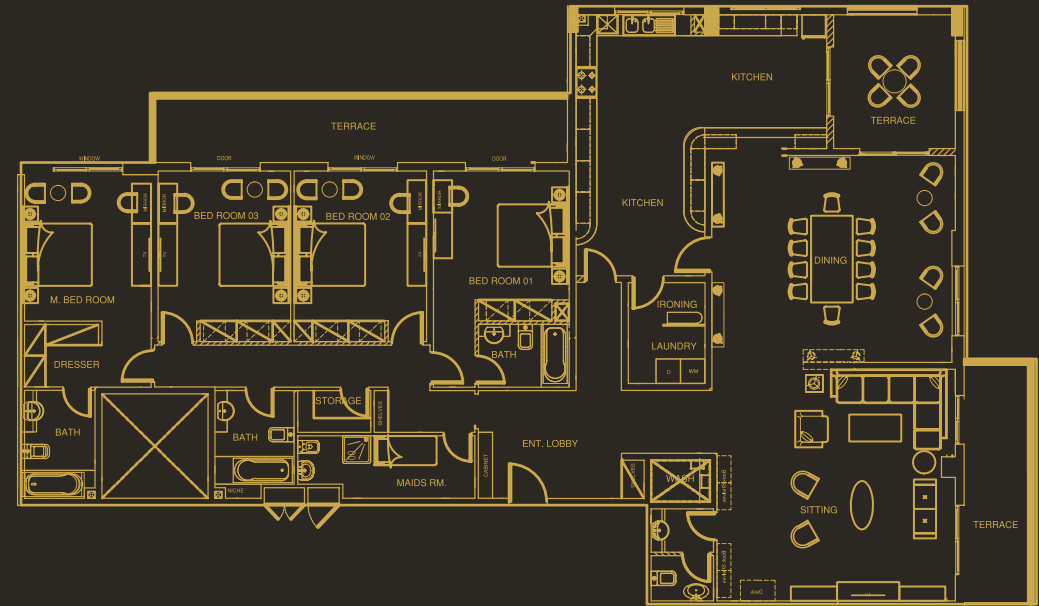

Experience luxury at its best

3 BEDROOM APARTMENTS

- Available from the 1st floor to the top floor.
- BUA: 1,875 sq.ft
- Kitchen
- Master bedroom with private bathroom
- Shared bathroom for the other 2 bedrooms
- Guest washroom
- 2 Balconies
- Store room + laundry room

Type: Gem
BUA: 4000 sq.ft

For the ones you treasure most

Ground Floor

1st Floor

Mezzanine Floor