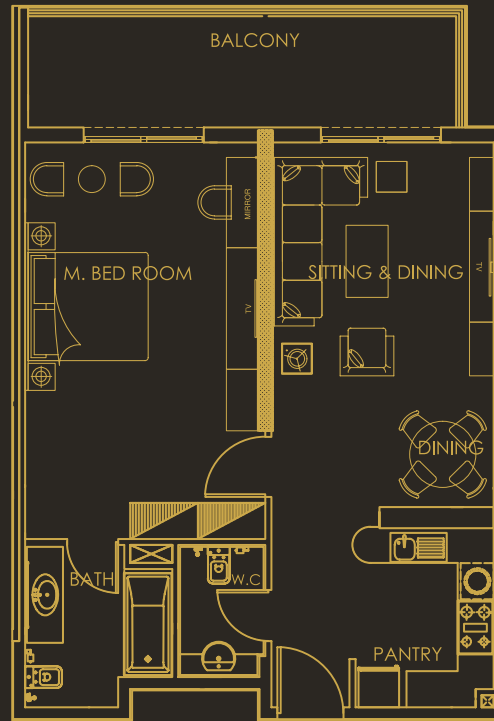

STUDIO APARTMENTS

Available from Ground Floor til 3rd Floor.

BUA: 471 - 710 sq.ft.

Pantry

1 Bathroom with tub

Balcony

Big private terrace at Ground Floor level

Type: Elite
BUA: 710.09 sq.ft

Luxury in every square inch

Type: Premier
BUA: 623.44 sq.ft

Perfect size with the perfect serene comfort

Type: Deluxe
BUA: 529.54 sq.ft

Prime suite choice for starting bachelors

Type: Lavish
BUA: 1246.68 sq.ft

Absolutely the one

Type: Regular
BUA: 1001.37 sq.ft

The best one for every lifestyle

Type: Standard
BUA: 709.67 sq.ft

Everything you need in one

1 BEDROOM APARTMENTS

Available on every floor.
BUA: 709 -1,246 sq.ft.
Kitchen
Master bedroom with private bathroom
Guest washroom
Balcony
Big private terrace at Ground Floor level

2 BEDROOM APARTMENTS

Available on every floor.

BUA: 1,103 - 1,662 sq.ft

Kitchen

2 Master bedrooms with private bathroom
(except the Ground Floor ones)

Guest washroom

Balcony

Big private terrace at Ground Floor level