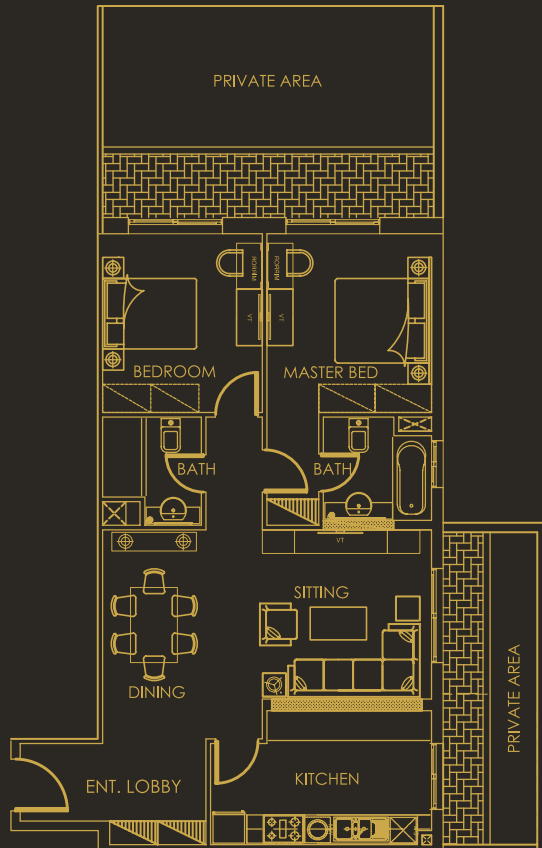

Absolutely the one

Type: Regular
BUA: 1001.37 sq.ft

The best one for every lifestyle

Type: Standard
BUA: 709.67 sq.ft

Everything you need in one

1 BEDROOM APARTMENTS

Available on every floor.
BUA: 709 -1,246 sq.ft.
Kitchen
Master bedroom with private bathroom
Guest washroom
Balcony
Big private terrace at Ground Floor level

2 BEDROOM APARTMENTS

Available on every floor.

BUA: 1,103 - 1,662 sq.ft

Kitchen

2 Master bedrooms with private bathroom
(except the Ground Floor ones)

Guest washroom

Balcony

Big private terrace at Ground Floor level

Type: Grande
BUA: 1662.59 sq.ft

Indeed two is always better

Type: Sterling
BUA: 1465.83 sq.ft

Two for luxury and elegance

Type: Elegant
BUA: 1103.63 sq.ft

Two bedroom suite unlike any other

Type: Lux
 BUA: 1875 sq.ft

Experience luxury at its best

3 BEDROOM APARTMENTS

- Available from the 1st floor to the top floor.
- BUA: 1,875 sq.ft
- Kitchen
- Master bedroom with private bathroom
- Shared bathroom for the other 2 bedrooms
- Guest washroom
- 2 Balconies
- Store room + laundry room