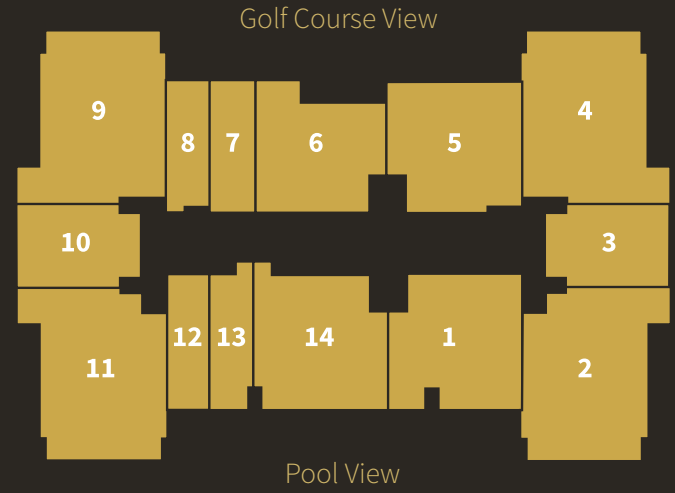

Luxury in every square inch

Type: Premier
BUA: 623.44 sq.ft

Perfect size with the perfect serene comfort

Type: Deluxe
BUA: 529.54 sq.ft

Prime suite choice for starting bachelors

Type: Lavish
BUA: 1246.68 sq.ft

Experience luxury at its best

3 BEDROOM APARTMENTS

- Available from the 1st floor to the top floor.
- BUA: 1,875 sq.ft
- Kitchen
- Master bedroom with private bathroom
- Shared bathroom for the other 2 bedrooms
- Guest washroom
- 2 Balconies
- Store room + laundry room

PENTHOUSE

Available on top floor of each building.
4 Bedroom luxurious units, 2 Master bedroom
Penthouse total BUA: 4,000 Sq.ft
Kitchen
Dinning room
Guest washroom
2 Balconies
Store + Laundry + Pressing room

Type: Gem
BUA: 4000 sq.ft

For the ones you treasure most

Ground Floor

1st Floor

Mezzanine Floor