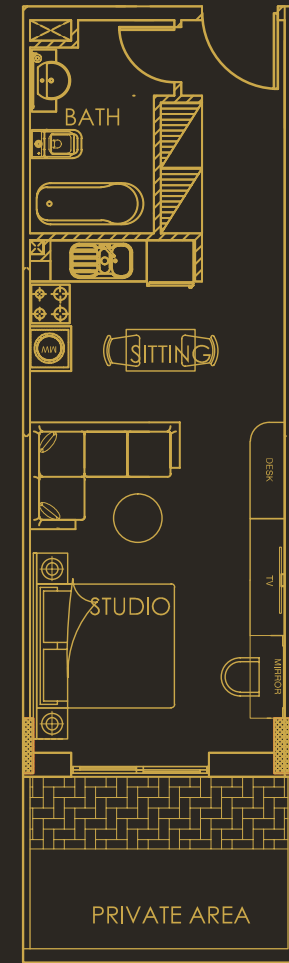

STUDIO APARTMENTS

Available from Ground Floor til 3rd Floor.

BUA: 471 - 710 sq.ft.

Pantry

1 Bathroom with tub

Balcony

Big private terrace at Ground Floor level

Type: Elite
BUA: 710.09 sq.ft

Luxury in every square inch

Type: Premier
BUA: 623.44 sq.ft

Perfect size with the perfect serene comfort

Type: Deluxe
BUA: 529.54 sq.ft

Prime suite choice for starting bachelors

Type: Lavish
BUA: 1246.68 sq.ft