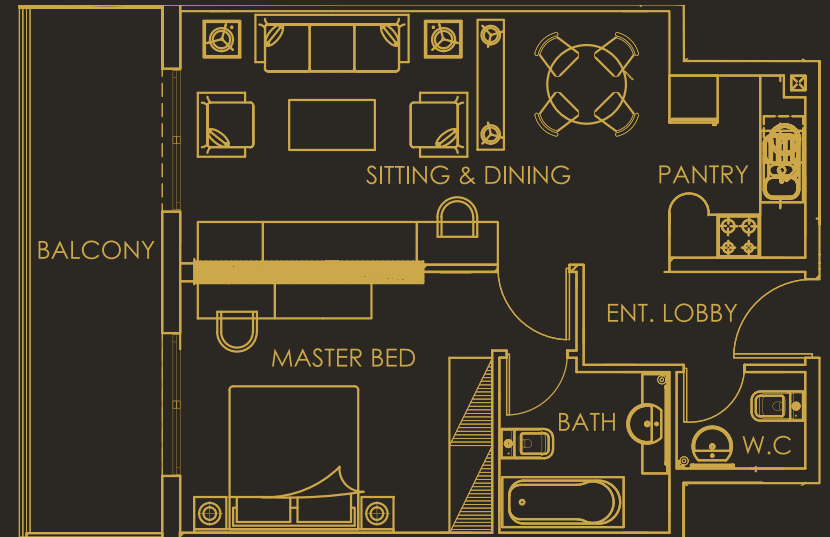

Luxury in every square inch

Type: Premier
BUA: 623.44 sq.ft

Perfect size with the perfect serene comfort

Type: Deluxe
BUA: 529.54 sq.ft

Prime suite choice for starting bachelors

Type: Lavish
BUA: 1246.68 sq.ft

Absolutely the one

Type: Regular
BUA: 1001.37 sq.ft

The best one for every lifestyle

Type: Standard
BUA: 709.67 sq.ft

Everything you need in one

1 BEDROOM APARTMENTS

Available on every floor.
BUA: 709 -1,246 sq.ft.
Kitchen
Master bedroom with private bathroom
Guest washroom
Balcony
Big private terrace at Ground Floor level

2 BEDROOM APARTMENTS

Available on every floor.

BUA: 1,103 - 1,662 sq.ft

Kitchen

2 Master bedrooms with private bathroom
(except the Ground Floor ones)

Guest washroom

Balcony

Big private terrace at Ground Floor level

Experience luxury at its best

3 BEDROOM APARTMENTS

- Available from the 1st floor to the top floor.
- BUA: 1,875 sq.ft
- Kitchen
- Master bedroom with private bathroom
- Shared bathroom for the other 2 bedrooms
- Guest washroom
- 2 Balconies
- Store room + laundry room