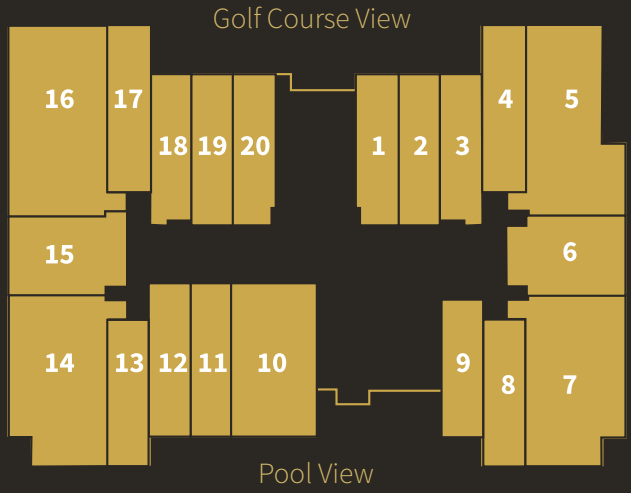

Luxury in every square inch

Type: Premier
BUA: 623.44 sq.ft

Perfect size with the perfect serene comfort

Type: Deluxe
BUA: 529.54 sq.ft

Prime suite choice for starting bachelors

Type: Lavish
BUA: 1246.68 sq.ft

Experience luxury at its best

3 BEDROOM APARTMENTS

- Available from the 1st floor to the top floor.
- BUA: 1,875 sq.ft
- Kitchen
- Master bedroom with private bathroom
- Shared bathroom for the other 2 bedrooms
- Guest washroom
- 2 Balconies
- Store room + laundry room

PENTHOUSE

Available on top floor of each building.
4 Bedroom luxurious units, 2 Master bedroom
Penthouse total BUA: 4,000 Sq.ft
Kitchen
Dinning room
Guest washroom
2 Balconies
Store + Laundry + Pressing room

Type: Gem
BUA: 4000 sq.ft

For the ones you treasure most

Ground Floor

1st Floor

Mezzanine Floor