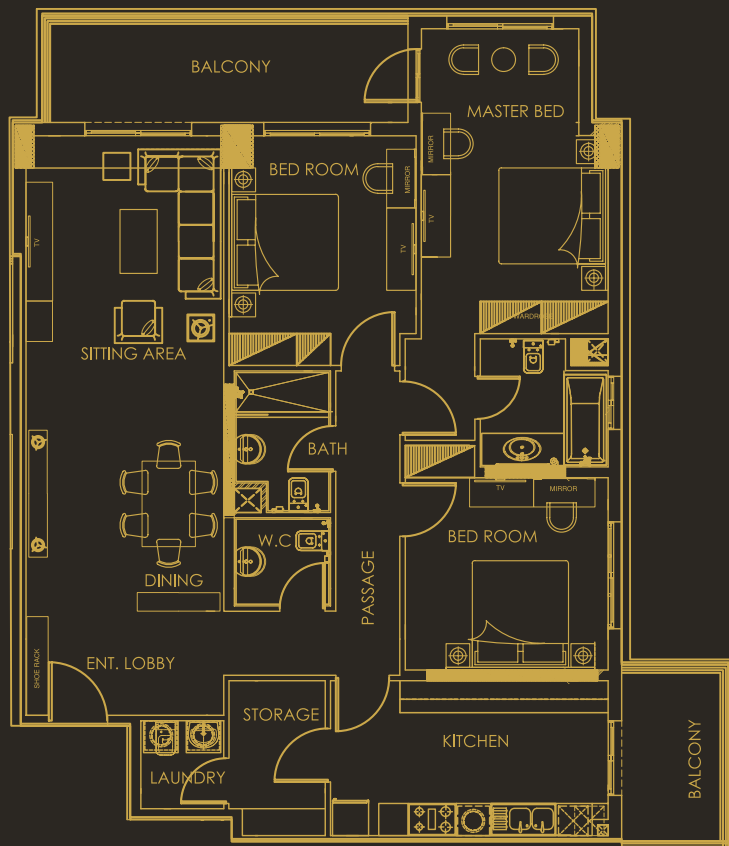

2 BEDROOM APARTMENTS

Available on every floor.

BUA: 1,103 - 1,662 sq.ft

Kitchen

2 Master bedrooms with private bathroom
(except the Ground Floor ones)

Guest washroom

Balcony

Big private terrace at Ground Floor level

Type: Grande
BUA: 1662.59 sq.ft

Indeed two is always better

Type: Sterling
BUA: 1465.83 sq.ft

Two for luxury and elegance

Type: Elegant
BUA: 1103.63 sq.ft

Two bedroom suite unlike any other

Type: Lux
 BUA: 1875 sq.ft

Experience luxury at its best

3 BEDROOM APARTMENTS

- Available from the 1st floor to the top floor.
- BUA: 1,875 sq.ft
- Kitchen
- Master bedroom with private bathroom
- Shared bathroom for the other 2 bedrooms
- Guest washroom
- 2 Balconies
- Store room + laundry room

PENTHOUSE

Available on top floor of each building.
4 Bedroom luxurious units, 2 Master bedroom
Penthouse total BUA: 4,000 Sq.ft
Kitchen
Dinning room
Guest washroom
2 Balconies
Store + Laundry + Pressing room