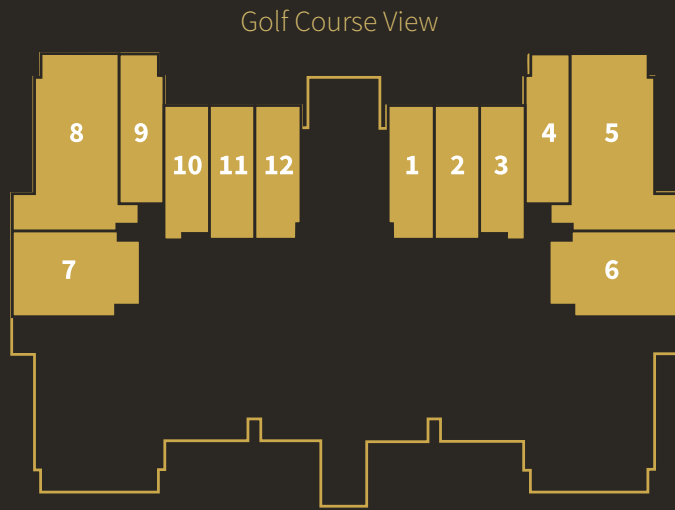

Luxury in every square inch

Type: Premier
BUA: 623.44 sq.ft

Perfect size with the perfect serene comfort

Type: Deluxe
BUA: 529.54 sq.ft

Prime suite choice for starting bachelors

Type: Lavish
BUA: 1246.68 sq.ft

Type: Gem
BUA: 4000 sq.ft

For the ones you treasure most

Ground Floor

1st Floor

Mezzanine Floor