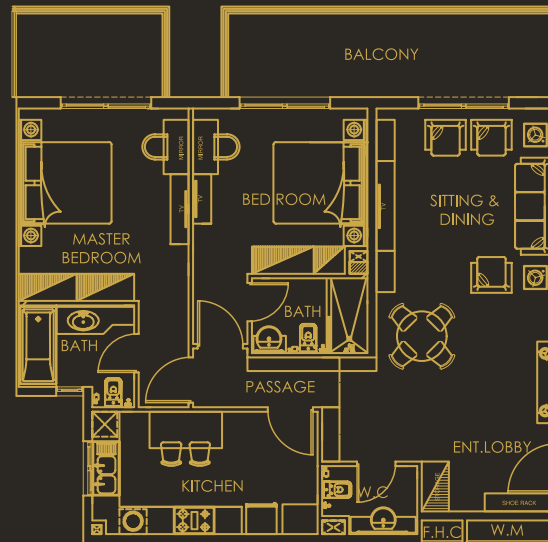

Absolutely the one

Type: Regular
BUA: 1001.37 sq.ft

The best one for every lifestyle

Type: Standard
BUA: 709.67 sq.ft

Everything you need in one

1 BEDROOM APARTMENTS

Available on every floor.
BUA: 709 -1,246 sq.ft.
Kitchen
Master bedroom with private bathroom
Guest washroom
Balcony
Big private terrace at Ground Floor level

2 BEDROOM APARTMENTS

Available on every floor.

BUA: 1,103 - 1,662 sq.ft

Kitchen

2 Master bedrooms with private bathroom
(except the Ground Floor ones)

Guest washroom

Balcony

Big private terrace at Ground Floor level

Type: Grande
BUA: 1662.59 sq.ft

Indeed two is always better

Type: Sterling
BUA: 1465.83 sq.ft

Two for luxury and elegance

Type: Elegant
BUA: 1103.63 sq.ft

Two bedroom suite unlike any other

Type: Lux
 BUA: 1875 sq.ft

Experience luxury at its best

3 BEDROOM APARTMENTS

- Available from the 1st floor to the top floor.
- BUA: 1,875 sq.ft
- Kitchen
- Master bedroom with private bathroom
- Shared bathroom for the other 2 bedrooms
- Guest washroom
- 2 Balconies
- Store room + laundry room