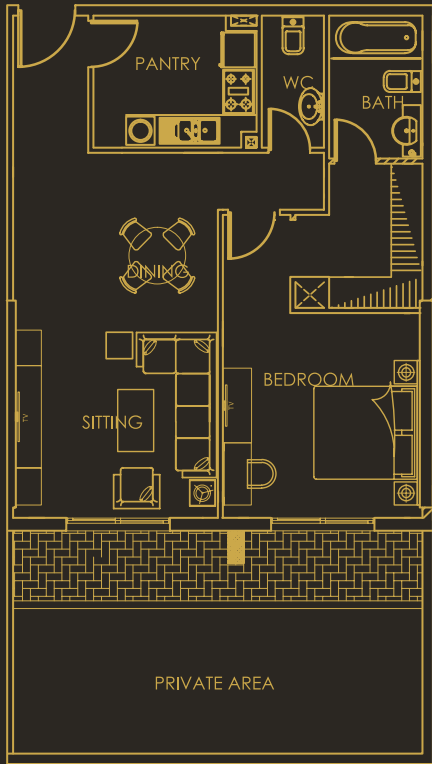

STUDIO APARTMENTS

Available from Ground Floor til 3rd Floor.

BUA: 471 - 710 sq.ft.

Pantry

1 Bathroom with tub

Balcony

Big private terrace at Ground Floor level

Type: Elite
BUA: 710.09 sq.ft

Luxury in every square inch

Type: Premier
BUA: 623.44 sq.ft

Perfect size with the perfect serene comfort

Type: Deluxe
BUA: 529.54 sq.ft

Prime suite choice for starting bachelors

Type: Lavish
BUA: 1246.68 sq.ft

Absolutely the one

Type: Regular
BUA: 1001.37 sq.ft

The best one for every lifestyle

Type: Standard
BUA: 709.67 sq.ft

Everything you need in one

1 BEDROOM APARTMENTS

Available on every floor.
BUA: 709 -1,246 sq.ft.
Kitchen
Master bedroom with private bathroom
Guest washroom
Balcony
Big private terrace at Ground Floor level

2 BEDROOM APARTMENTS

Available on every floor.

BUA: 1,103 - 1,662 sq.ft

Kitchen

2 Master bedrooms with private bathroom
(except the Ground Floor ones)

Guest washroom

Balcony

Big private terrace at Ground Floor level