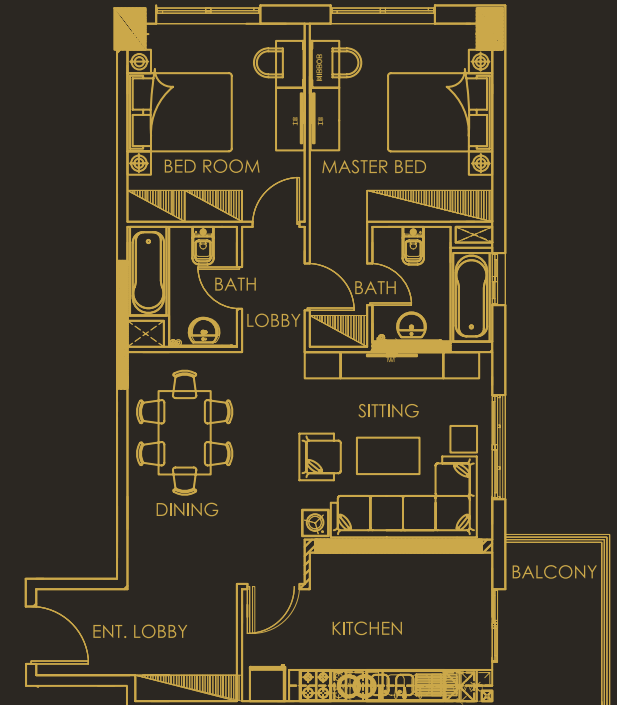

Absolutely the one

Type: Regular
BUA: 1001.37 sq.ft

The best one for every lifestyle

Type: Standard
BUA: 709.67 sq.ft

Everything you need in one

1 BEDROOM APARTMENTS

Available on every floor.
BUA: 709 -1,246 sq.ft.
Kitchen
Master bedroom with private bathroom
Guest washroom
Balcony
Big private terrace at Ground Floor level

2 BEDROOM APARTMENTS

Available on every floor.

BUA: 1,103 - 1,662 sq.ft

Kitchen

2 Master bedrooms with private bathroom
(except the Ground Floor ones)

Guest washroom

Balcony

Big private terrace at Ground Floor level

Type: Grande
BUA: 1662.59 sq.ft

Indeed two is always better

Type: Sterling
BUA: 1465.83 sq.ft

Two for luxury and elegance

Type: Elegant
BUA: 1103.63 sq.ft

Two bedroom suite unlike any other

Type: Lux
 BUA: 1875 sq.ft

Experience luxury at its best

3 BEDROOM APARTMENTS

- Available from the 1st floor to the top floor.
- BUA: 1,875 sq.ft
- Kitchen
- Master bedroom with private bathroom
- Shared bathroom for the other 2 bedrooms
- Guest washroom
- 2 Balconies
- Store room + laundry room