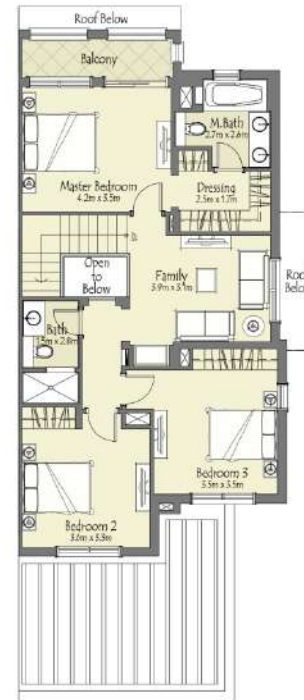

Type A

3 Bedroom + Maid Semi Detached

GROUND LEVEL

FIRST LEVEL

Area: **2,271 sq. ft.**

GROUND LEVEL

FIRST LEVEL

Area: 1,936 sq. ft.

Type C

3 Bedroom + Maid Townhouse – Middle

GROUND LEVEL

FIRST LEVEL

Area: 1,820 sq. ft.

Type D+

2 Bedroom + Maid Townhouse – Middle

GROUND LEVEL

FIRST LEVEL

Area: **1,513 sq. ft.**