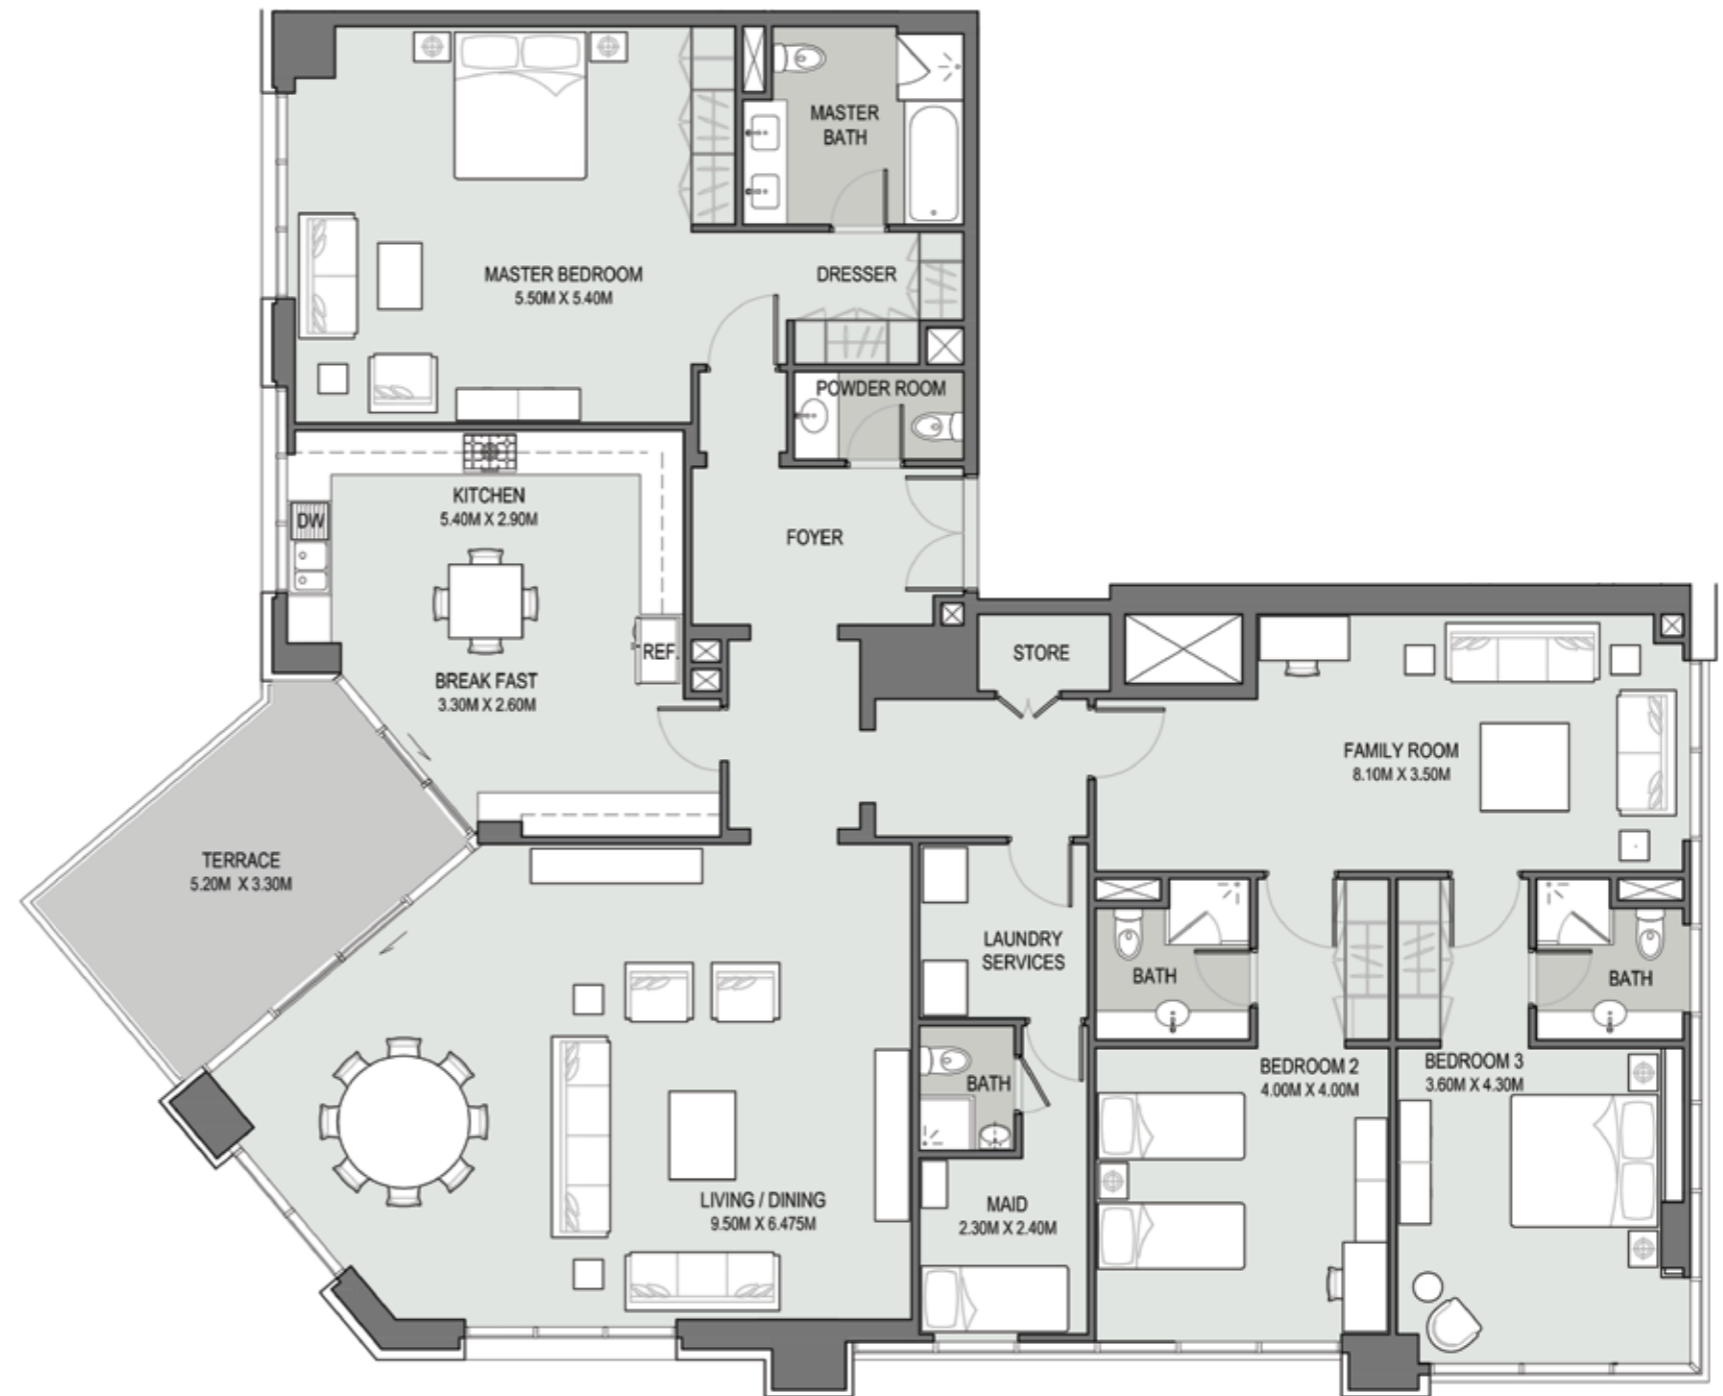

1 Bedroom - Type - 02
 Unit 01 Tower 2, Levels: L02-L20

	Sq.ft.	Sq.m.
Unit Area	800.841	74.40
Balcony Area	54.358	5.05
Total Area	855.199	79.45

1 Bedroom - Type - 02M

Unit 06 Tower 2, Levels: L02-L20

	Sq.ft.	Sq.m.
Unit Area	805.793	74.86
Balcony Area	53.712	4.99
Total Area	859.505	79.85

1 Bedroom - Type - 03

Unit 03 Tower 2, Levels: L02-L20

	Sq.ft.	Sq.m.
Unit Area	752.834	69.94
Balcony Area	63.184	5.87
Total Area	816.018	75.81

1 Bedroom - Type - 04

Unit 04 Tower 2, Levels: L02-L20

	Sq.ft.	Sq.m.
Unit Area	750.573	69.73
Balcony Area	59.094	5.49
Total Area	809.667	75.22

1 Bedroom - Type - 05
 Unit 05 Tower 2, Levels: L02-L20

	Sq.ft.	Sq.m.
Unit Area	827.321	76.86
Balcony Area	54.573	5.07
Total Area	881.894	81.93

2 Bedroom - Type - 02
 Unit 02 Tower 2, Levels: L02-L20

	Sq.ft.	Sq.m.
Unit Area	1212.349	112.63
Balcony Area	96.553	8.97
Total Area	1308.902	121.60

3 Bedroom Penthouse- Type - 04
 Unit 01 Tower 2, Level: L21

	Sq.ft.	Sq.m.
Unit Area	2818.015	261.80
Balcony Area	176.744	16.42
Total Area	2994.759	278.22

3 Bedroom Penthouse - Type - 05 Unit 02 Tower 2, Level: L21