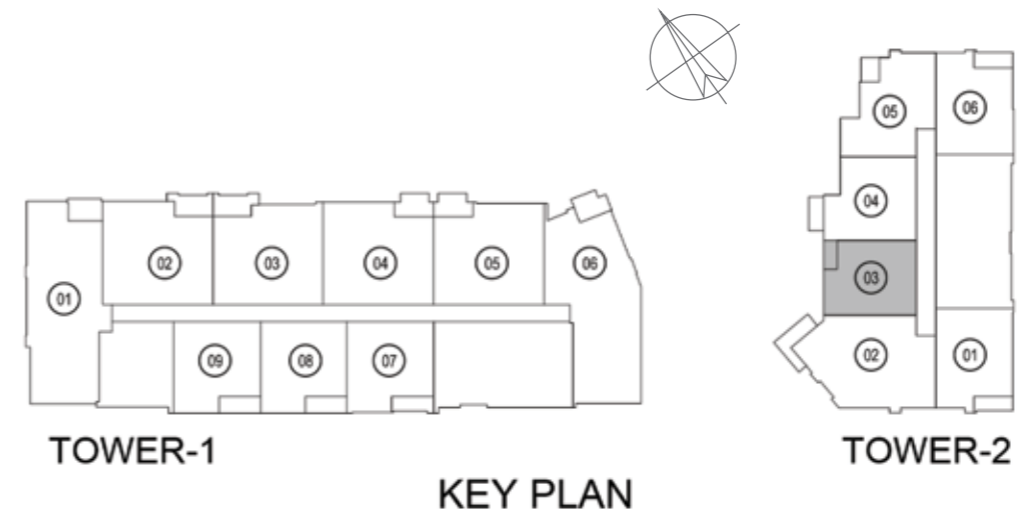

1 Bedroom - Type - 02
 Unit 01 Tower 2, Levels: L02-L20

	Sq.ft.	Sq.m.
Unit Area	800.841	74.40
Balcony Area	54.358	5.05
Total Area	855.199	79.45

1 Bedroom - Type - 02M

Unit 06 Tower 2, Levels: L02-L20

	Sq.ft.	Sq.m.
Unit Area	805.793	74.86
Balcony Area	53.712	4.99
Total Area	859.505	79.85

1 Bedroom - Type - 03

Unit 03 Tower 2, Levels: L02-L20

	Sq.ft.	Sq.m.
Unit Area	752.834	69.94
Balcony Area	63.184	5.87
Total Area	816.018	75.81

1 Bedroom - Type - 04

Unit 04 Tower 2, Levels: L02-L20

	Sq.ft.	Sq.m.
Unit Area	750.573	69.73
Balcony Area	59.094	5.49
Total Area	809.667	75.22

1 Bedroom - Type - 05
 Unit 05 Tower 2, Levels: L02-L20

	Sq.ft.	Sq.m.
Unit Area	827.321	76.86
Balcony Area	54.573	5.07
Total Area	881.894	81.93

2 Bedroom - Type - 02
 Unit 02 Tower 2, Levels: L02-L20

	Sq.ft.	Sq.m.
Unit Area	1212.349	112.63
Balcony Area	96.553	8.97
Total Area	1308.902	121.60