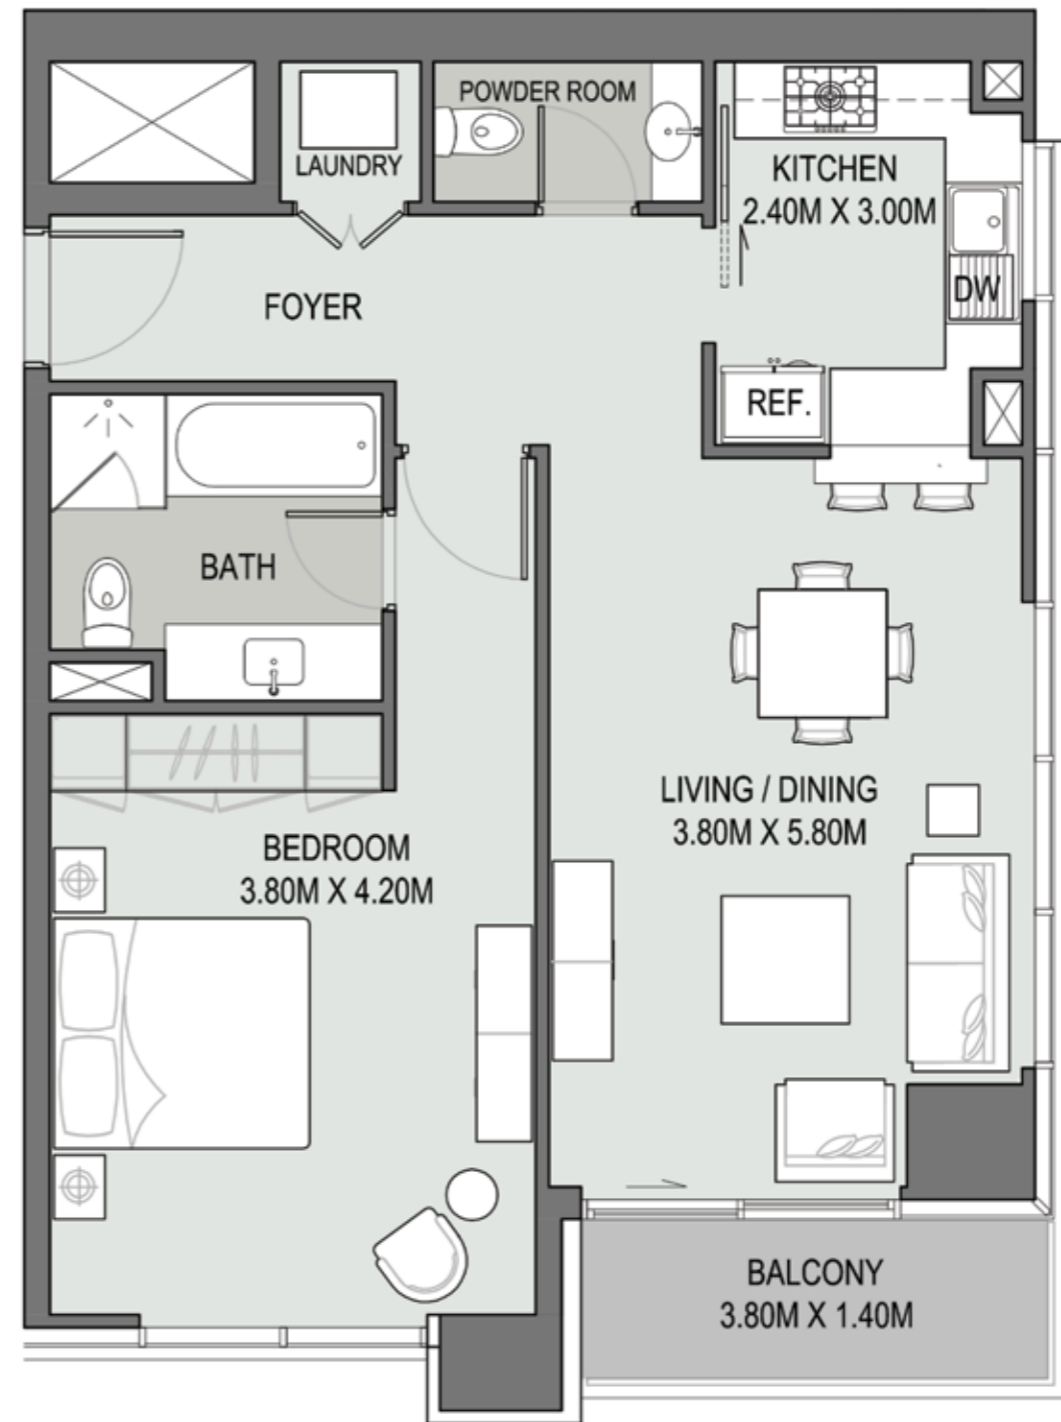

1 Bedroom - Type - 02
 Unit 01 Tower 2, Levels: L02-L20

	Sq.ft.	Sq.m.
Unit Area	800.841	74.40
Balcony Area	54.358	5.05
Total Area	855.199	79.45

1 Bedroom - Type - 02M

Unit 06 Tower 2, Levels: L02-L20

	Sq.ft.	Sq.m.
Unit Area	805.793	74.86
Balcony Area	53.712	4.99
Total Area	859.505	79.85

1 Bedroom - Type - 03

Unit 03 Tower 2, Levels: L02-L20

	Sq.ft.	Sq.m.
Unit Area	752.834	69.94
Balcony Area	63.184	5.87
Total Area	816.018	75.81

1 Bedroom - Type - 04

Unit 04 Tower 2, Levels: L02-L20

	Sq.ft.	Sq.m.
Unit Area	750.573	69.73
Balcony Area	59.094	5.49
Total Area	809.667	75.22

1 Bedroom - Type - 05
 Unit 05 Tower 2, Levels: L02-L20

	Sq.ft.	Sq.m.
Unit Area	827.321	76.86
Balcony Area	54.573	5.07
Total Area	881.894	81.93

2 Bedroom - Type - 02
 Unit 02 Tower 2, Levels: L02-L20

	Sq.ft.	Sq.m.
Unit Area	1212.349	112.63
Balcony Area	96.553	8.97
Total Area	1308.902	121.60

3 Bedroom Penthouse- Type - 04
 Unit 01 Tower 2, Level: L21

	Sq.ft.	Sq.m.
Unit Area	2818.015	261.80
Balcony Area	176.744	16.42
Total Area	2994.759	278.22

3 Bedroom Penthouse - Type - 05 Unit 02 Tower 2, Level: L21