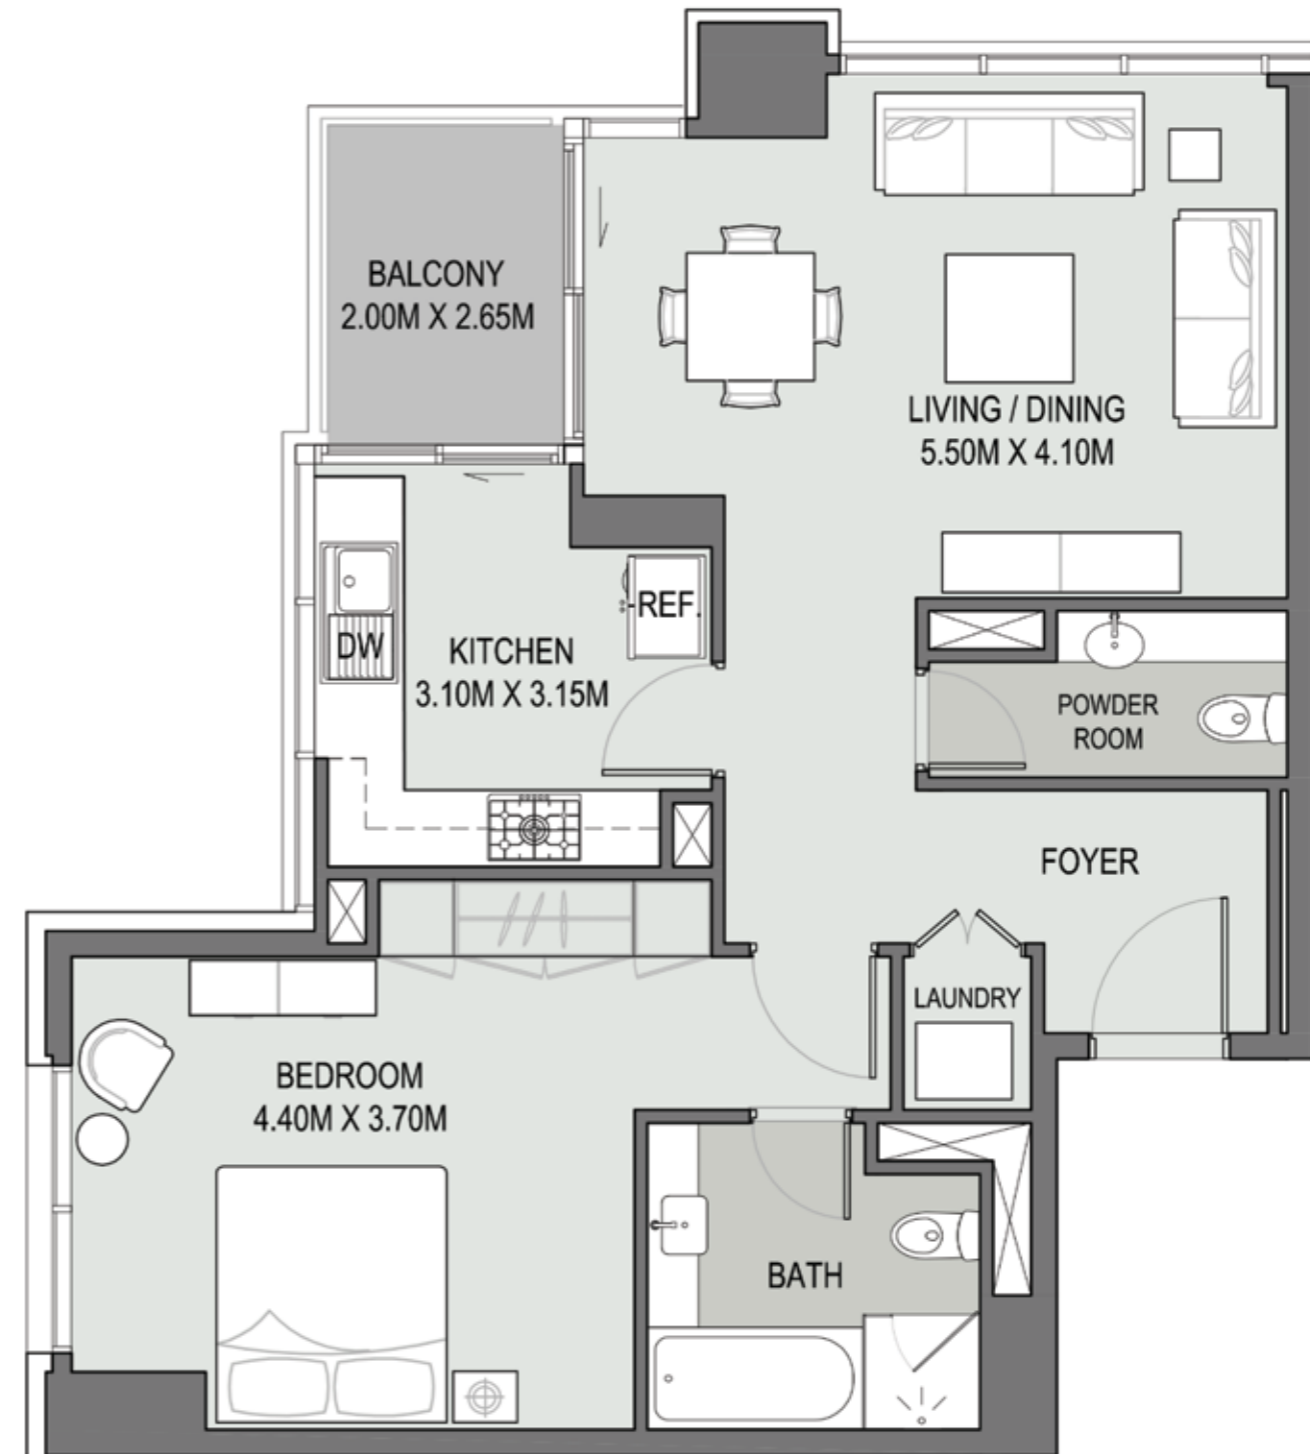

1 Bedroom - Type - 02
 Unit 01 Tower 2, Levels: L02-L20

	Sq.ft.	Sq.m.
Unit Area	800.841	74.40
Balcony Area	54.358	5.05
Total Area	855.199	79.45

1 Bedroom - Type - 02M

Unit 06 Tower 2, Levels: L02-L20

	Sq.ft.	Sq.m.
Unit Area	805.793	74.86
Balcony Area	53.712	4.99
Total Area	859.505	79.85

1 Bedroom - Type - 03

Unit 03 Tower 2, Levels: L02-L20

	Sq.ft.	Sq.m.
Unit Area	752.834	69.94
Balcony Area	63.184	5.87
Total Area	816.018	75.81

1 Bedroom - Type - 04

Unit 04 Tower 2, Levels: L02-L20

	Sq.ft.	Sq.m.
Unit Area	750.573	69.73
Balcony Area	59.094	5.49
Total Area	809.667	75.22

1 Bedroom - Type - 05
 Unit 05 Tower 2, Levels: L02-L20

	Sq.ft.	Sq.m.
Unit Area	827.321	76.86
Balcony Area	54.573	5.07
Total Area	881.894	81.93

2 Bedroom - Type - 02
 Unit 02 Tower 2, Levels: L02-L20

	Sq.ft.	Sq.m.
Unit Area	1212.349	112.63
Balcony Area	96.553	8.97
Total Area	1308.902	121.60

3 Bedroom Penthouse- Type - 04
 Unit 01 Tower 2, Level: L21

	Sq.ft.	Sq.m.
Unit Area	2818.015	261.80
Balcony Area	176.744	16.42
Total Area	2994.759	278.22

3 Bedroom Penthouse - Type - 05 Unit 02 Tower 2, Level: L21