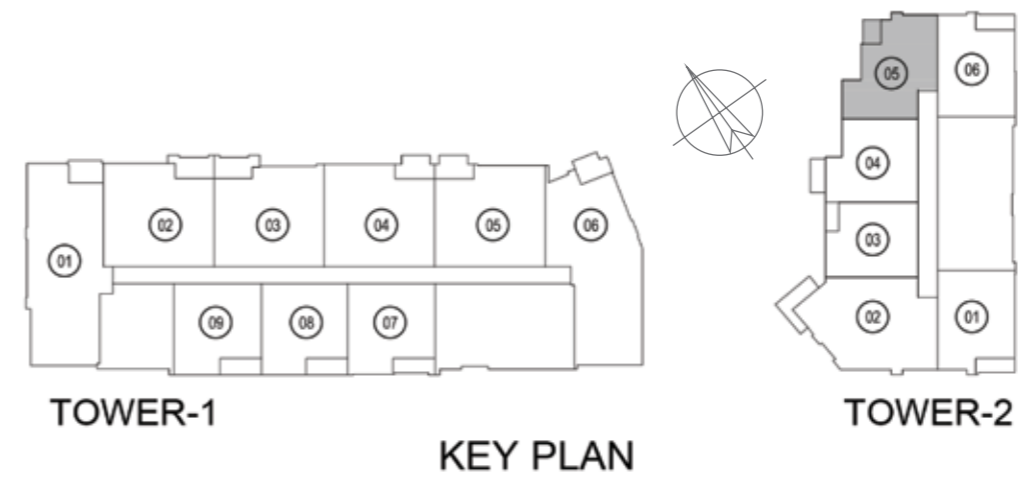

1 Bedroom - Type - 02
 Unit 01 Tower 2, Levels: L02-L20

	Sq.ft.	Sq.m.
Unit Area	800.841	74.40
Balcony Area	54.358	5.05
Total Area	855.199	79.45

1 Bedroom - Type - 02M

Unit 06 Tower 2, Levels: L02-L20

	Sq.ft.	Sq.m.
Unit Area	805.793	74.86
Balcony Area	53.712	4.99
Total Area	859.505	79.85

1 Bedroom - Type - 03

Unit 03 Tower 2, Levels: L02-L20

	Sq.ft.	Sq.m.
Unit Area	752.834	69.94
Balcony Area	63.184	5.87
Total Area	816.018	75.81

1 Bedroom - Type - 04

Unit 04 Tower 2, Levels: L02-L20

	Sq.ft.	Sq.m.
Unit Area	750.573	69.73
Balcony Area	59.094	5.49
Total Area	809.667	75.22

1 Bedroom - Type - 05
 Unit 05 Tower 2, Levels: L02-L20

	Sq.ft.	Sq.m.
Unit Area	827.321	76.86
Balcony Area	54.573	5.07
Total Area	881.894	81.93

2 Bedroom - Type - 02
 Unit 02 Tower 2, Levels: L02-L20

	Sq.ft.	Sq.m.
Unit Area	1212.349	112.63
Balcony Area	96.553	8.97
Total Area	1308.902	121.60

3 Bedroom Penthouse- Type - 04
 Unit 01 Tower 2, Level: L21

	Sq.ft.	Sq.m.
Unit Area	2818.015	261.80
Balcony Area	176.744	16.42
Total Area	2994.759	278.22

3 Bedroom Penthouse - Type - 05 Unit 02 Tower 2, Level: L21