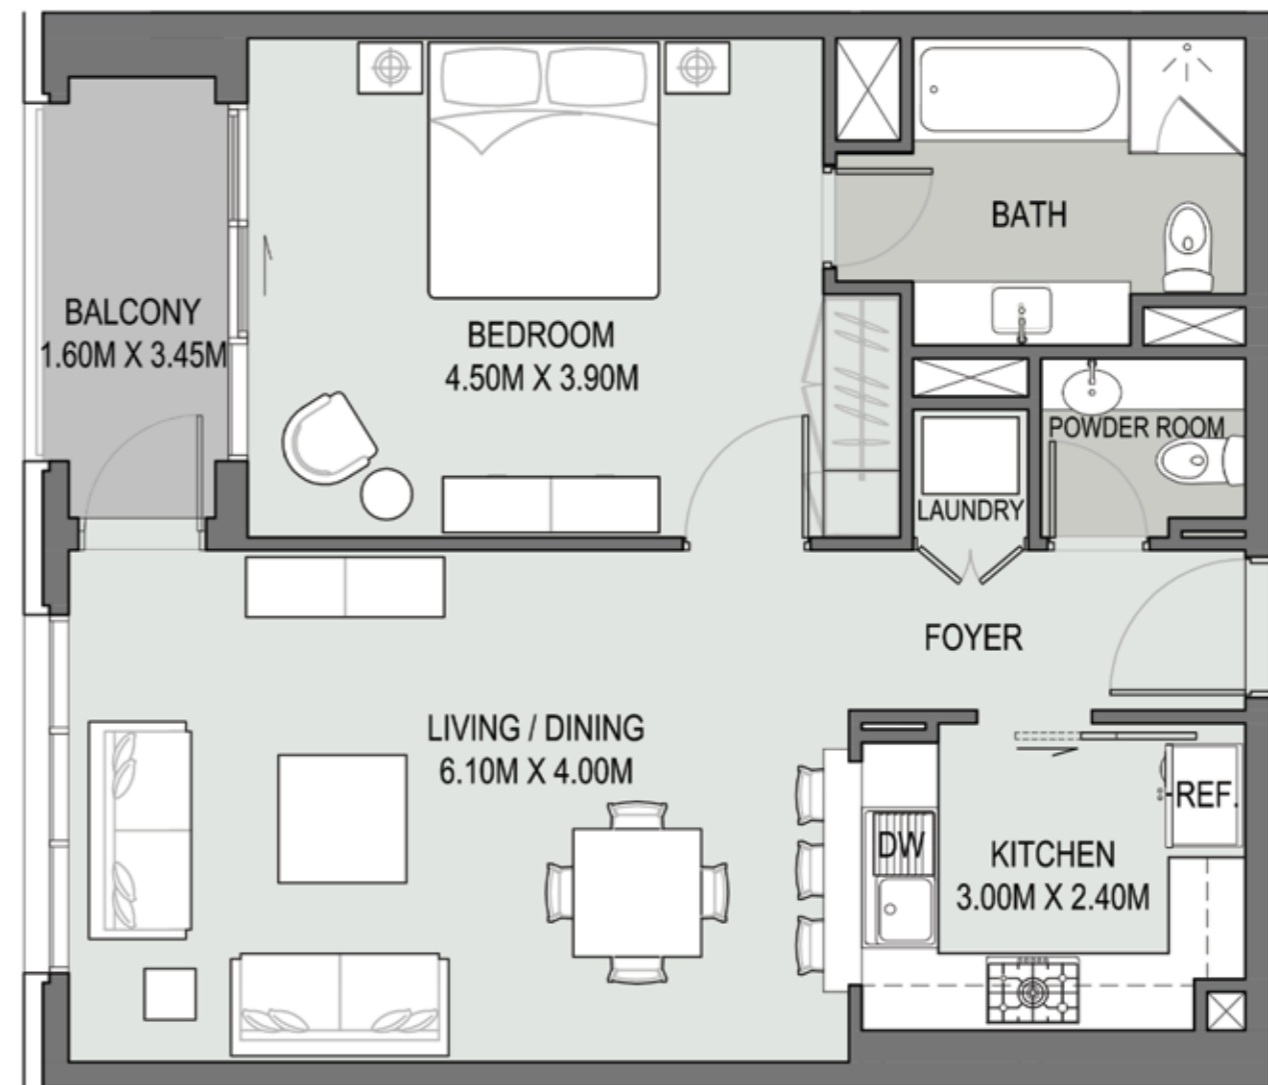

1 Bedroom - Type - 02
 Unit 01 Tower 2, Levels: L02-L20

	Sq.ft.	Sq.m.
Unit Area	800.841	74.40
Balcony Area	54.358	5.05
Total Area	855.199	79.45

1 Bedroom - Type - 02M

Unit 06 Tower 2, Levels: L02-L20

	Sq.ft.	Sq.m.
Unit Area	805.793	74.86
Balcony Area	53.712	4.99
Total Area	859.505	79.85

1 Bedroom - Type - 03

Unit 03 Tower 2, Levels: L02-L20

	Sq.ft.	Sq.m.
Unit Area	752.834	69.94
Balcony Area	63.184	5.87
Total Area	816.018	75.81

1 Bedroom - Type - 04

Unit 04 Tower 2, Levels: L02-L20

	Sq.ft.	Sq.m.
Unit Area	750.573	69.73
Balcony Area	59.094	5.49
Total Area	809.667	75.22

1 Bedroom - Type - 05
 Unit 05 Tower 2, Levels: L02-L20

	Sq.ft.	Sq.m.
Unit Area	827.321	76.86
Balcony Area	54.573	5.07
Total Area	881.894	81.93

2 Bedroom - Type - 02
 Unit 02 Tower 2, Levels: L02-L20

	Sq.ft.	Sq.m.
Unit Area	1212.349	112.63
Balcony Area	96.553	8.97
Total Area	1308.902	121.60

3 Bedroom Penthouse- Type - 04
 Unit 01 Tower 2, Level: L21

	Sq.ft.	Sq.m.
Unit Area	2818.015	261.80
Balcony Area	176.744	16.42
Total Area	2994.759	278.22

3 Bedroom Penthouse - Type - 05 Unit 02 Tower 2, Level: L21