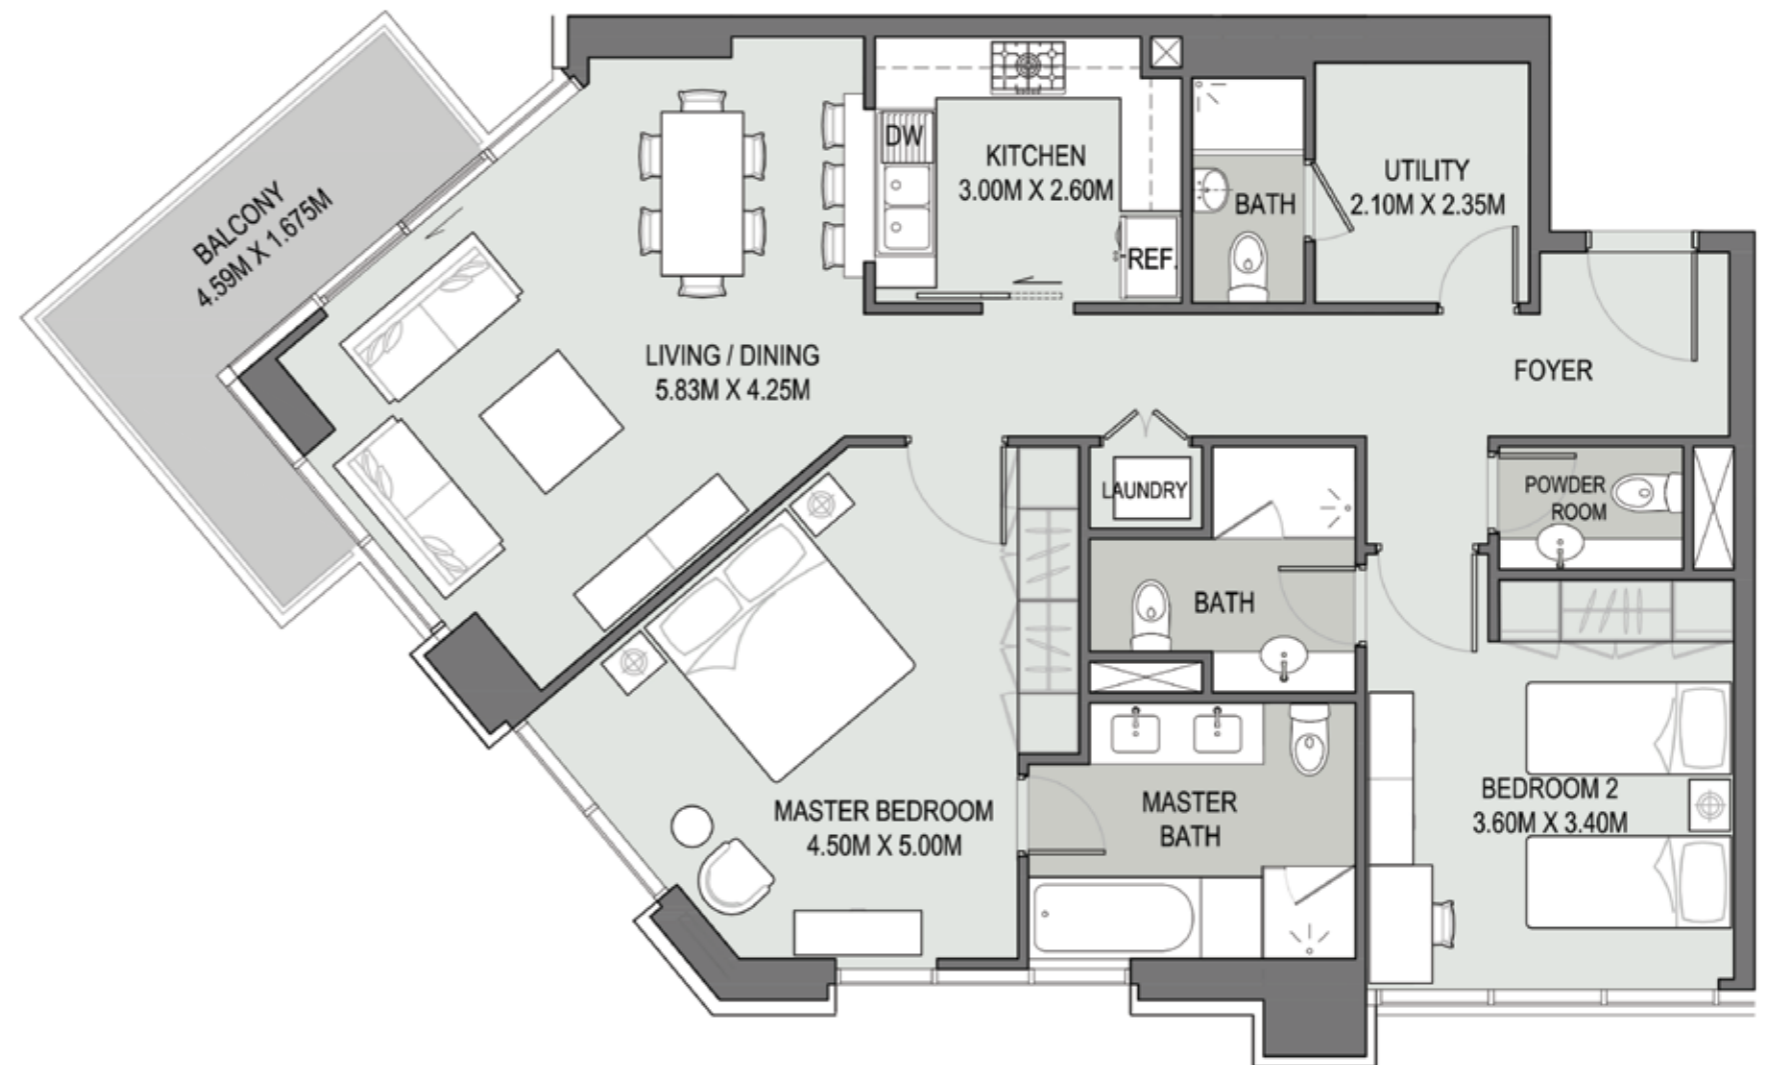

1 Bedroom - Type - 02
 Unit 01 Tower 2, Levels: L02-L20

	Sq.ft.	Sq.m.
Unit Area	800.841	74.40
Balcony Area	54.358	5.05
Total Area	855.199	79.45

1 Bedroom - Type - 02M

Unit 06 Tower 2, Levels: L02-L20

	Sq.ft.	Sq.m.
Unit Area	805.793	74.86
Balcony Area	53.712	4.99
Total Area	859.505	79.85

1 Bedroom - Type - 03

Unit 03 Tower 2, Levels: L02-L20

	Sq.ft.	Sq.m.
Unit Area	752.834	69.94
Balcony Area	63.184	5.87
Total Area	816.018	75.81

1 Bedroom - Type - 04

Unit 04 Tower 2, Levels: L02-L20

	Sq.ft.	Sq.m.
Unit Area	750.573	69.73
Balcony Area	59.094	5.49
Total Area	809.667	75.22

1 Bedroom - Type - 05
 Unit 05 Tower 2, Levels: L02-L20

	Sq.ft.	Sq.m.
Unit Area	827.321	76.86
Balcony Area	54.573	5.07
Total Area	881.894	81.93

2 Bedroom - Type - 02
 Unit 02 Tower 2, Levels: L02-L20

	Sq.ft.	Sq.m.
Unit Area	1212.349	112.63
Balcony Area	96.553	8.97
Total Area	1308.902	121.60

3 Bedroom Penthouse- Type - 04
 Unit 01 Tower 2, Level: L21

	Sq.ft.	Sq.m.
Unit Area	2818.015	261.80
Balcony Area	176.744	16.42
Total Area	2994.759	278.22

3 Bedroom Penthouse - Type - 05 Unit 02 Tower 2, Level: L21