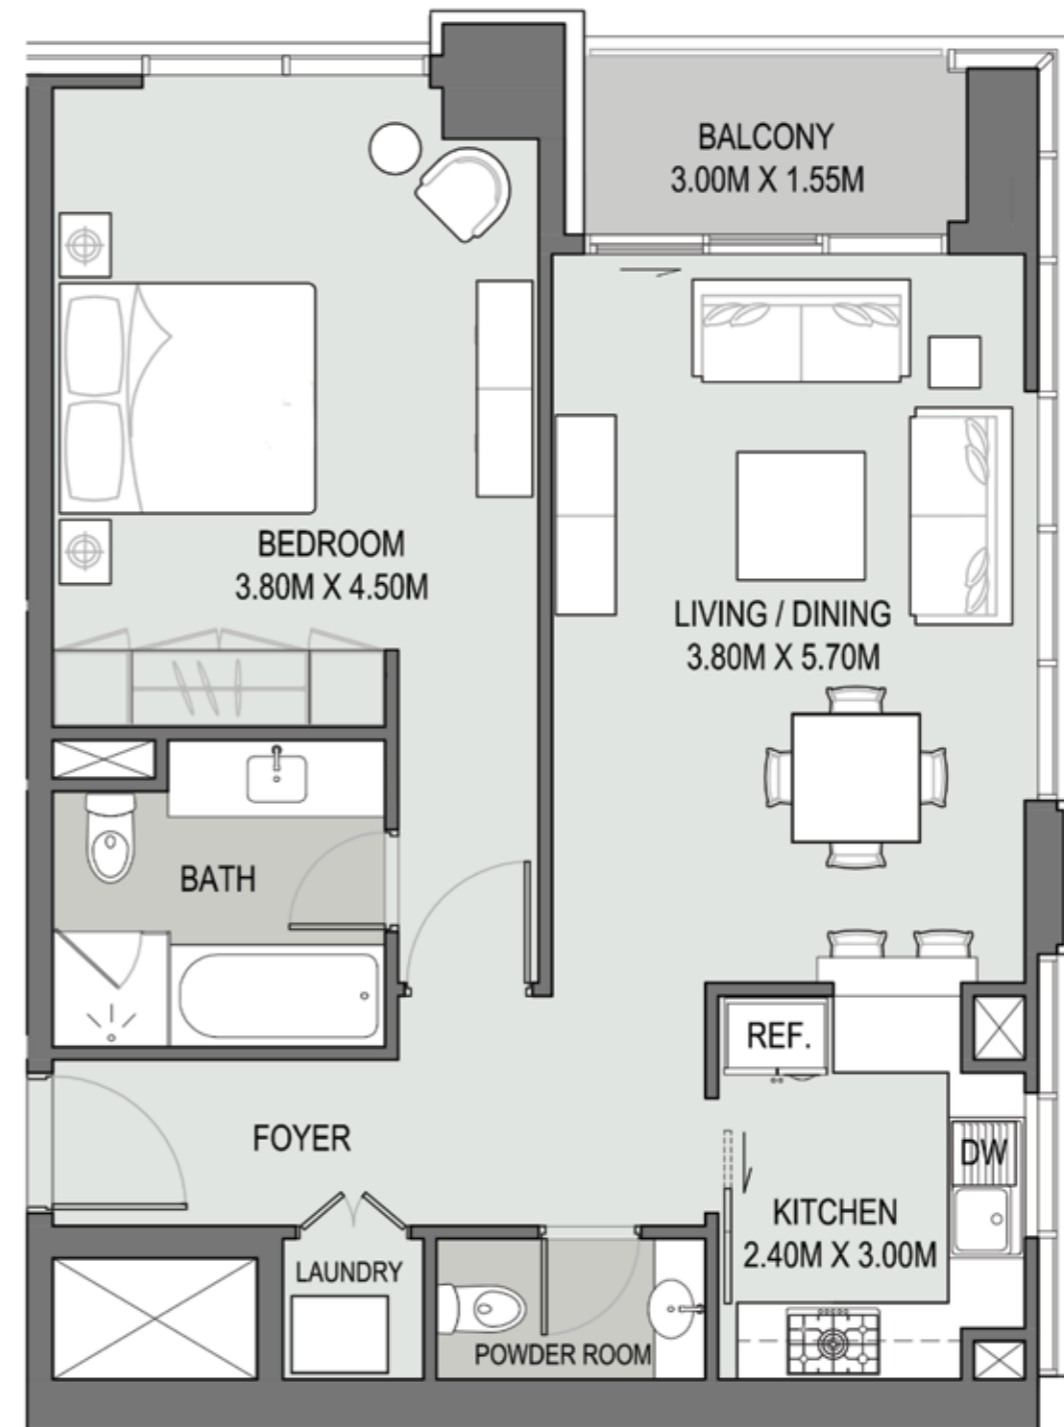

1 Bedroom - Type - 02
 Unit 01 Tower 2, Levels: L02-L20

	Sq.ft.	Sq.m.
Unit Area	800.841	74.40
Balcony Area	54.358	5.05
Total Area	855.199	79.45

1 Bedroom - Type - 02M

Unit 06 Tower 2, Levels: L02-L20

	Sq.ft.	Sq.m.
Unit Area	805.793	74.86
Balcony Area	53.712	4.99
Total Area	859.505	79.85

1 Bedroom - Type - 03

Unit 03 Tower 2, Levels: L02-L20

	Sq.ft.	Sq.m.
Unit Area	752.834	69.94
Balcony Area	63.184	5.87
Total Area	816.018	75.81

1 Bedroom - Type - 04

Unit 04 Tower 2, Levels: L02-L20

	Sq.ft.	Sq.m.
Unit Area	750.573	69.73
Balcony Area	59.094	5.49
Total Area	809.667	75.22

1 Bedroom - Type - 05
 Unit 05 Tower 2, Levels: L02-L20

	Sq.ft.	Sq.m.
Unit Area	827.321	76.86
Balcony Area	54.573	5.07
Total Area	881.894	81.93

2 Bedroom - Type - 02
 Unit 02 Tower 2, Levels: L02-L20

	Sq.ft.	Sq.m.
Unit Area	1212.349	112.63
Balcony Area	96.553	8.97
Total Area	1308.902	121.60

3 Bedroom Penthouse- Type - 04
 Unit 01 Tower 2, Level: L21

	Sq.ft.	Sq.m.
Unit Area	2818.015	261.80
Balcony Area	176.744	16.42
Total Area	2994.759	278.22

3 Bedroom Penthouse - Type - 05 Unit 02 Tower 2, Level: L21