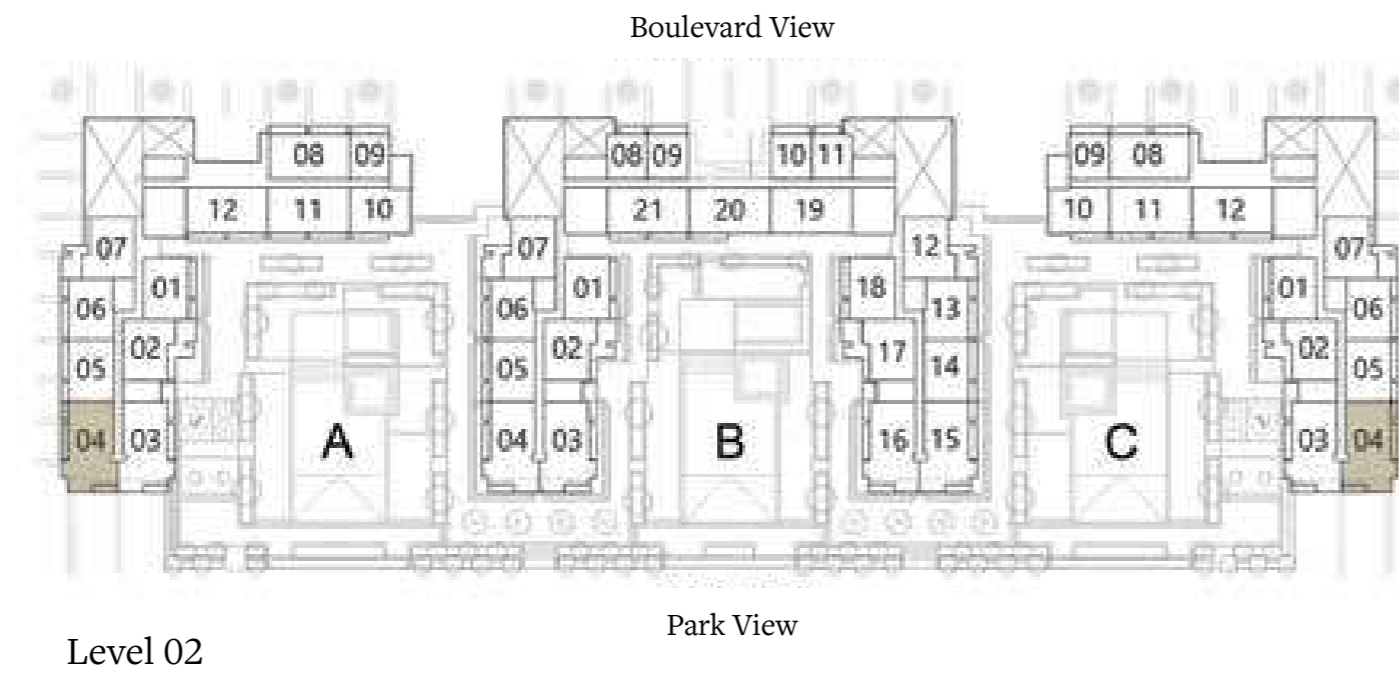

Level 03

Level 04-07

1 BEDROOM - T2F
BLOCK A, C

Levels	Units
02	A-204, C-204

Suite Area	1906 sq. ft. / 177.11 sq. m.
Terrace Area	278 sq. ft. / 25.84 sq. m.
Total Area	2184 sq. ft. / 202.95 sq. m.

3 BEDROOM - T3A
BLOCK B