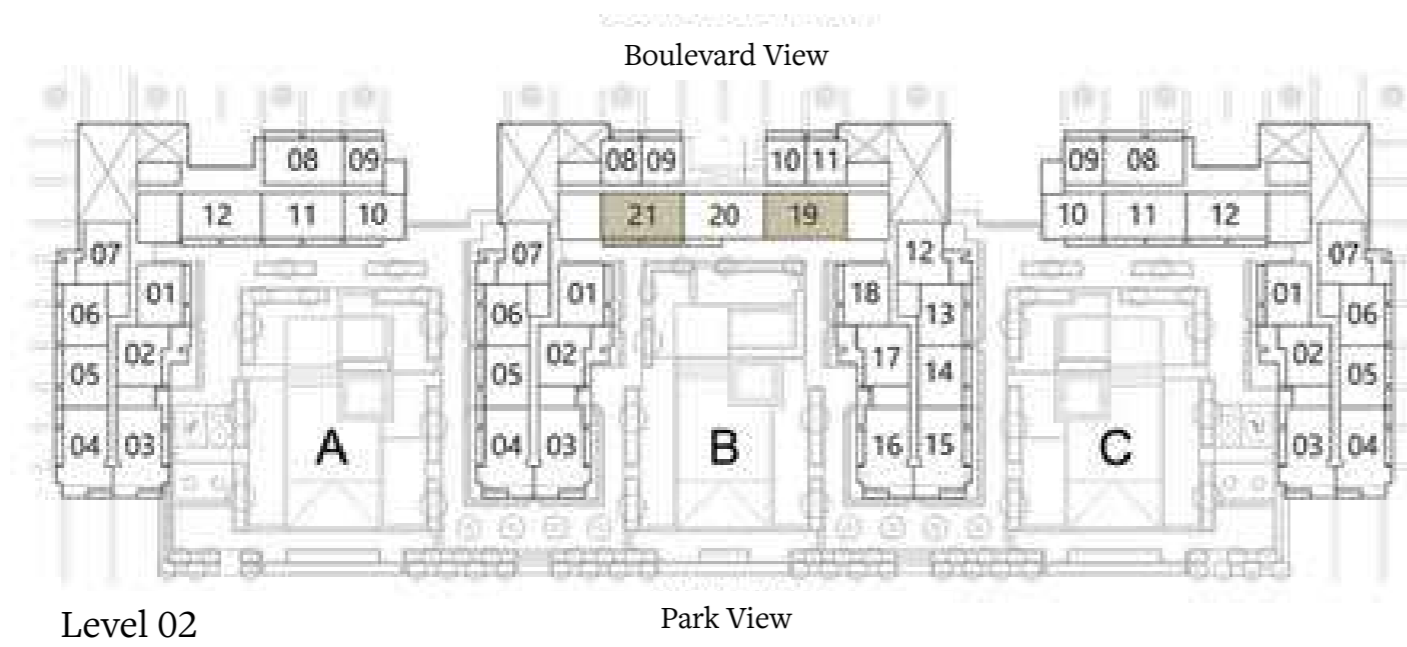

3 BEDROOM - T1B
BLOCK A, B, C

Levels	Units
02	B-219, B-221

Suite Area	1682 sq. ft. / 156.23 sq. m.
Terrace Area	260 sq. ft. / 24.14 sq. m.
Total Area	1942 sq. ft. / 180.37 sq. m.