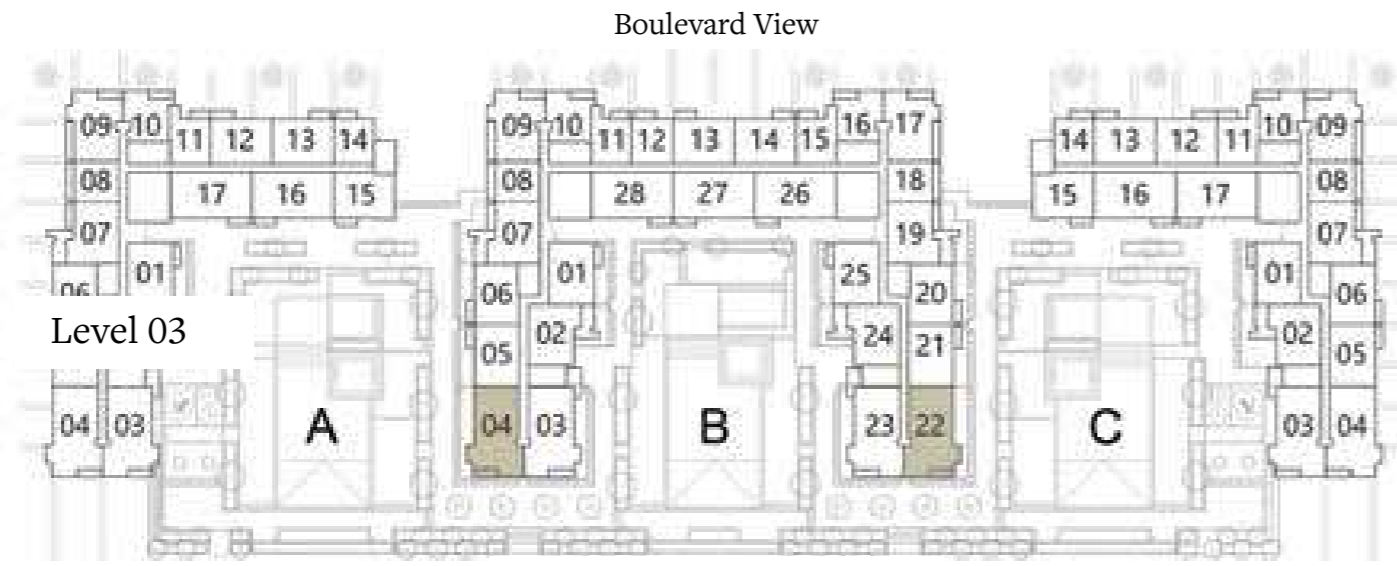

3 BEDROOM - T2A
BLOCK B

Levels	Units
03	B-304, B-322
04	B-404, B-422
05	B-504, B-522
06	B-604, B-622
07	B-704, B-722
Suite Area	1903 sq. ft. / 176.81 sq. m.
Terrace Area	87 sq. ft. / 8.05 sq. m.
Total Area	1990 sq. ft. / 184.86 sq. m.