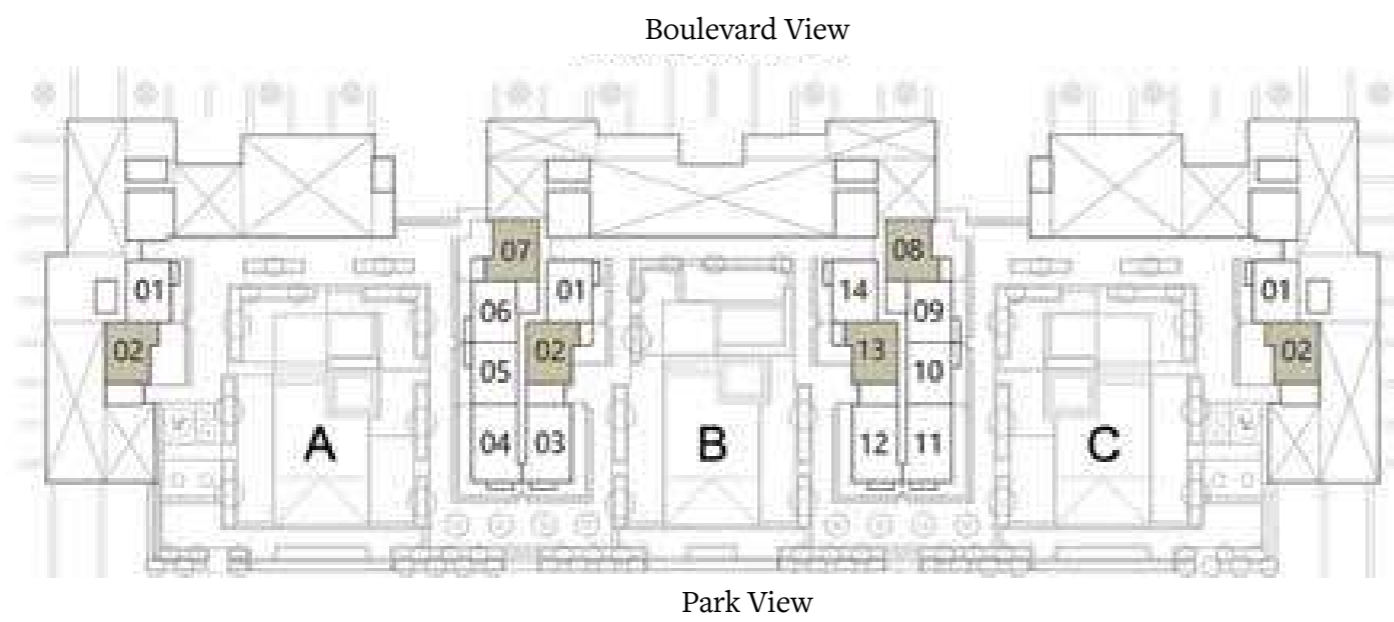

2 BEDROOM - T5A

BLOCK A, B, C

Levels	Units
G	A-G02, C-G02

Suite Area	1352 sq. ft. / 125.61 sq. m.
Terrace Area	460 sq. ft. / 42.73 sq. m.
Total Area	1812 sq. ft. / 168.34 sq. m.

Levels	Units
G	B-G02, B-G13

Suite Area	1352 sq. ft. / 125.61 sq. m.
Terrace Area	461 sq. ft. / 42.81 sq. m.
Total Area	1813 sq. ft. / 168.42 sq. m.

Levels	Units
G	B-G07, B-G08

Suite Area	1350 sq. ft. / 125.38 sq. m.
Terrace Area	449 sq. ft. / 41.73 sq. m.
Total Area	1799 sq. ft. / 167.11 sq. m.

Level G