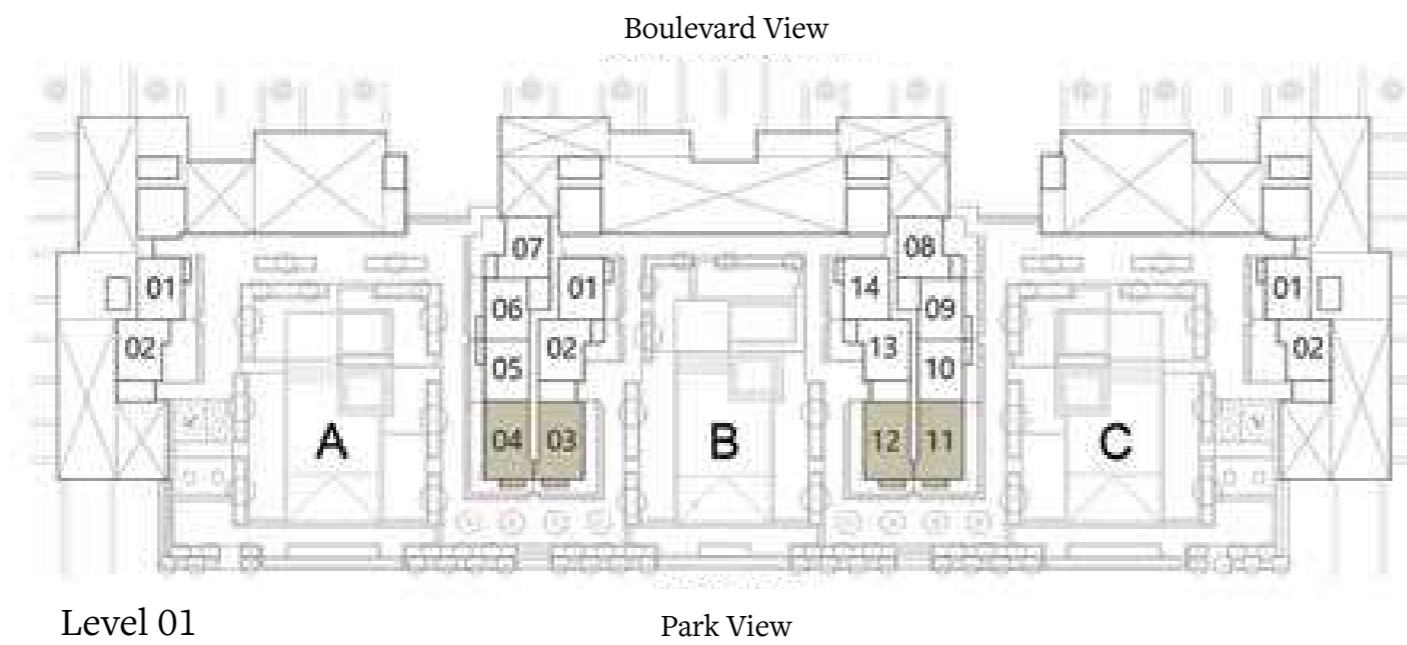

3 BEDROOM - T3B
BLOCK B

Levels	Units
01	B-103, B-112

Suite Area	1646 sq. ft. / 152.91 sq. m.
Terrace Area	87 sq. ft. / 8.08 sq. m.
Total Area	1733 sq. ft. / 160.99 sq. m.

Levels	Units
01	B-104, B-111

Suite Area	1641 sq. ft. / 152.46 sq. m.
Terrace Area	87 sq. ft. / 8.08 sq. m.
Total Area	1728 sq. ft. / 160.54 sq. m.