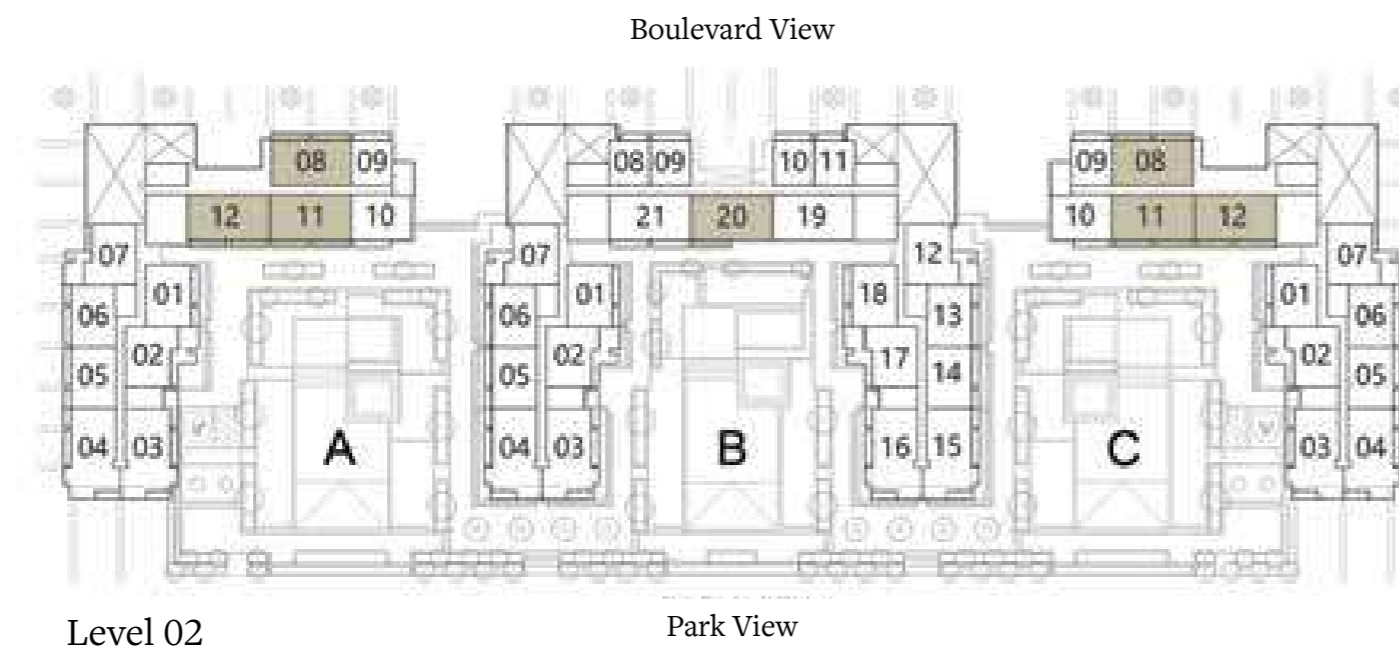

3 BEDROOM - T1B

BLOCK A, B, C

Levels	Units
02	A-208, C-208

Suite Area	1655 sq. ft. / 153.74 sq. m.
Terrace Area	260 sq. ft. / 24.14 sq. m.
Total Area	1915 sq. ft. / 177.88 sq. m.

Levels	Units
02	A-211, B-220, C-211

Suite Area	1681 sq. ft. / 156.15 sq. m.
Terrace Area	260 sq. ft. / 24.14 sq. m.
Total Area	1941 sq. ft. / 180.29 sq. m.

Levels	Units
02	A-212, C-212

Suite Area	1687 sq. ft. / 156.74 sq. m.
Terrace Area	260 sq. ft. / 24.14 sq. m.
Total Area	1947 sq. ft. / 180.88 sq. m.