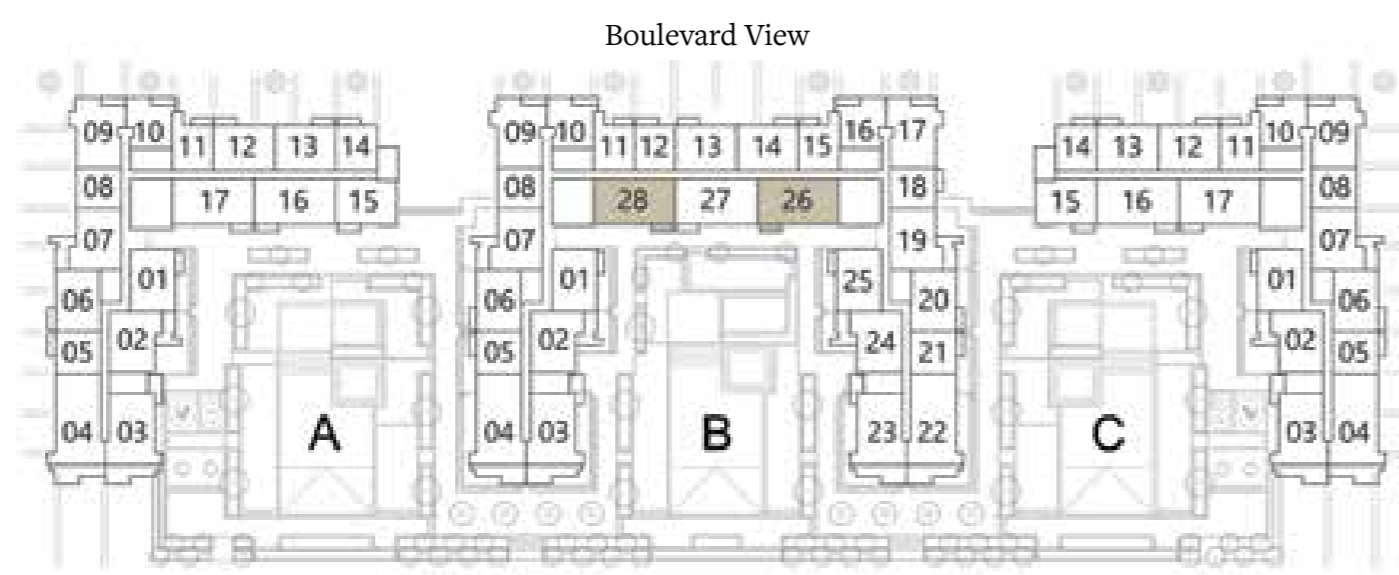

Level 04-07

Level 08