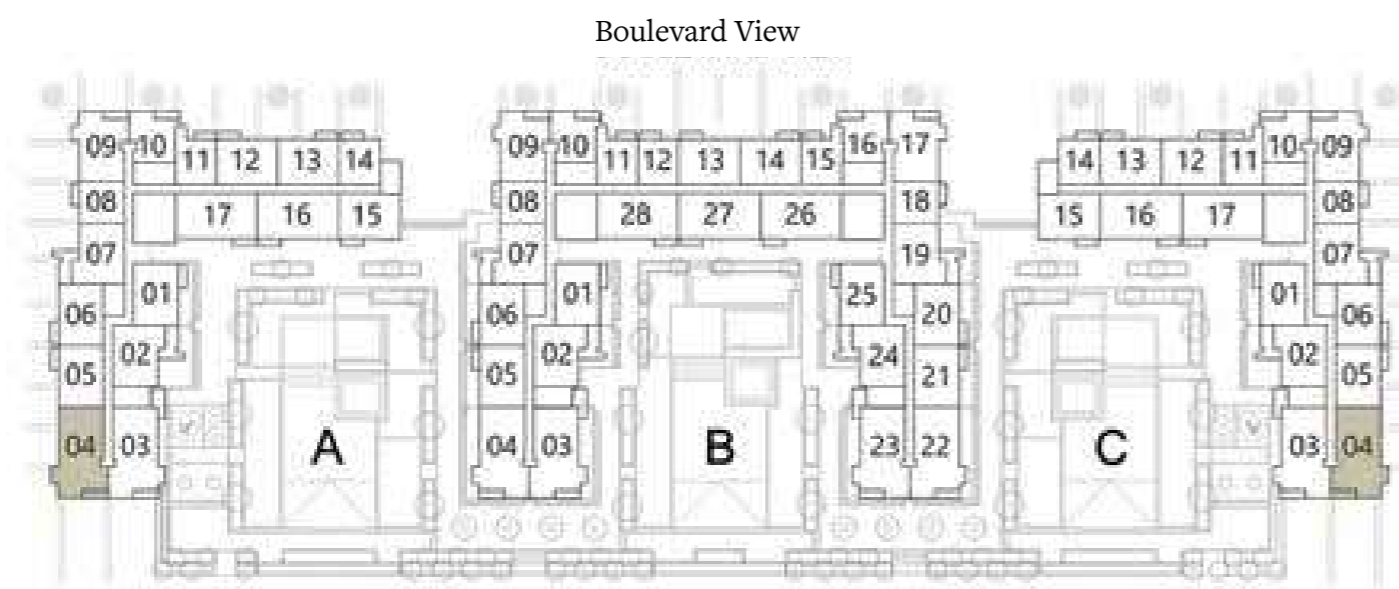

Level 04-07