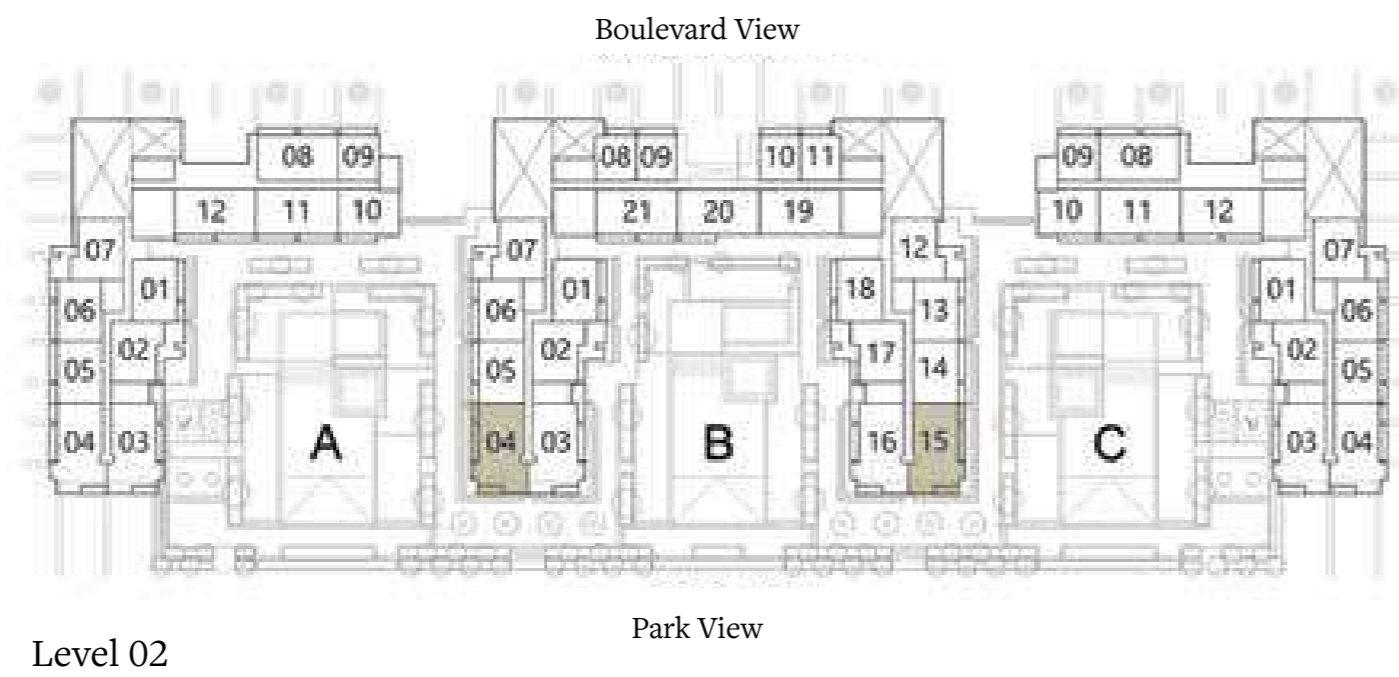

3 BEDROOM - T2D
BLOCK B

Levels	Units
02	B-204, B-215

Suite Area	1902 sq. ft. / 176.72 sq. m.
Terrace Area	280 sq. ft. / 25.99 sq. m.
Total Area	2182 sq. ft. / 202.71 sq. m.

Level 02