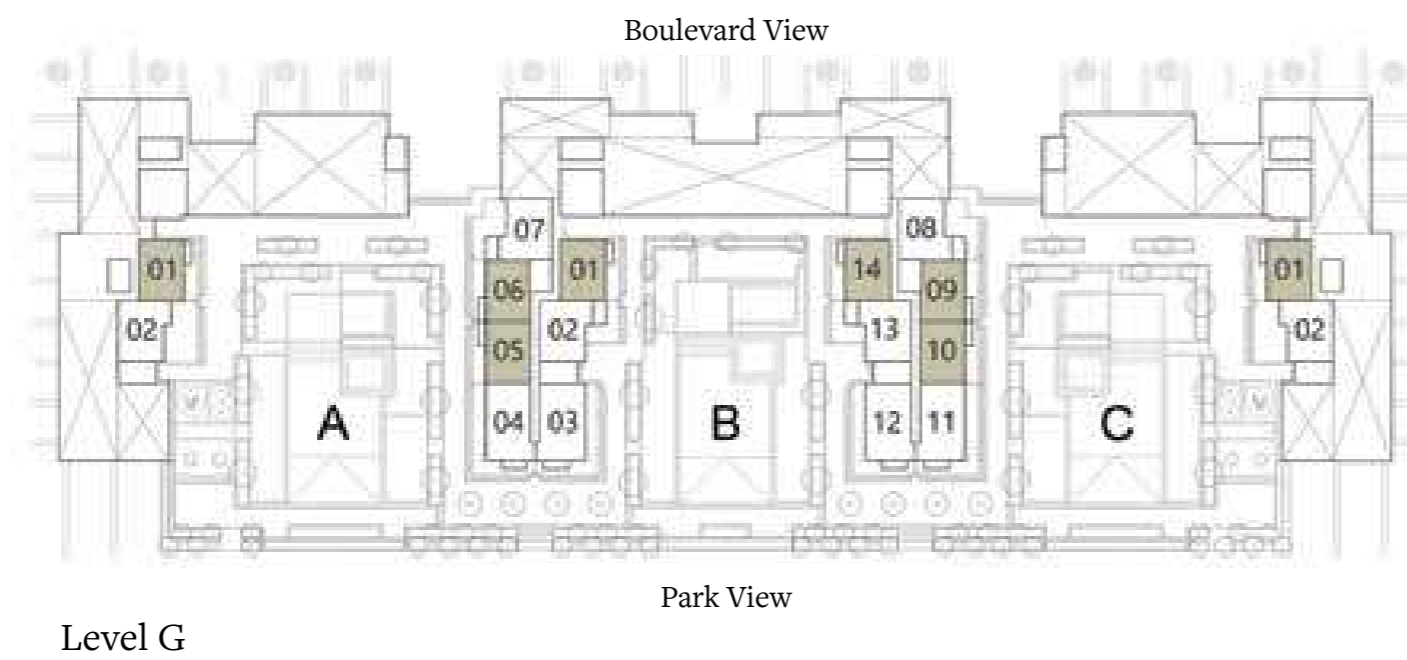

2 BEDROOM - T1D

BLOCK A, B, C

Levels	Units
G	A-G01, B-G01, B-G14, C-G01
Suite Area	1264 sq. ft. / 117.40 sq. m.
Terrace Area	400 sq. ft. / 37.15 sq. m.
Total Area	1664 sq. ft. / 154.55 sq. m.

Levels	Units
G	B-G05, B-G06 B-G09, B-G10
Suite Area	1264 sq. ft. / 117.40 sq. m.
Terrace Area	393 sq. ft. / 36.52 sq. m.
Total Area	1657 sq. ft. / 153.92 sq. m.