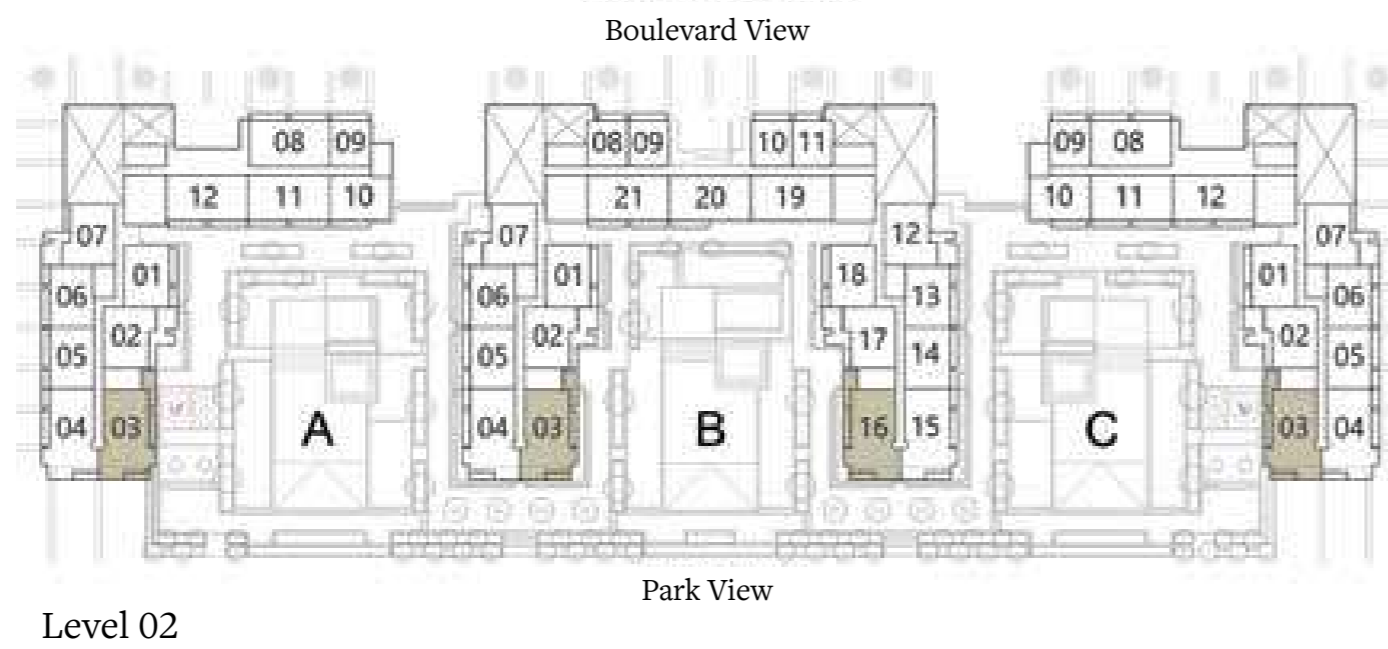

Level 03

Level 04-07

3 BEDROOM - T2C
BLOCK A, B, C

Levels	Units
02	A-203, B-203, B-216, C-203
Suite Area	1909 sq. ft. / 177.32 sq. m.
Terrace Area	419 sq. ft. / 38.89 sq. m.
Total Area	2328 sq. ft. / 216.21 sq. m.