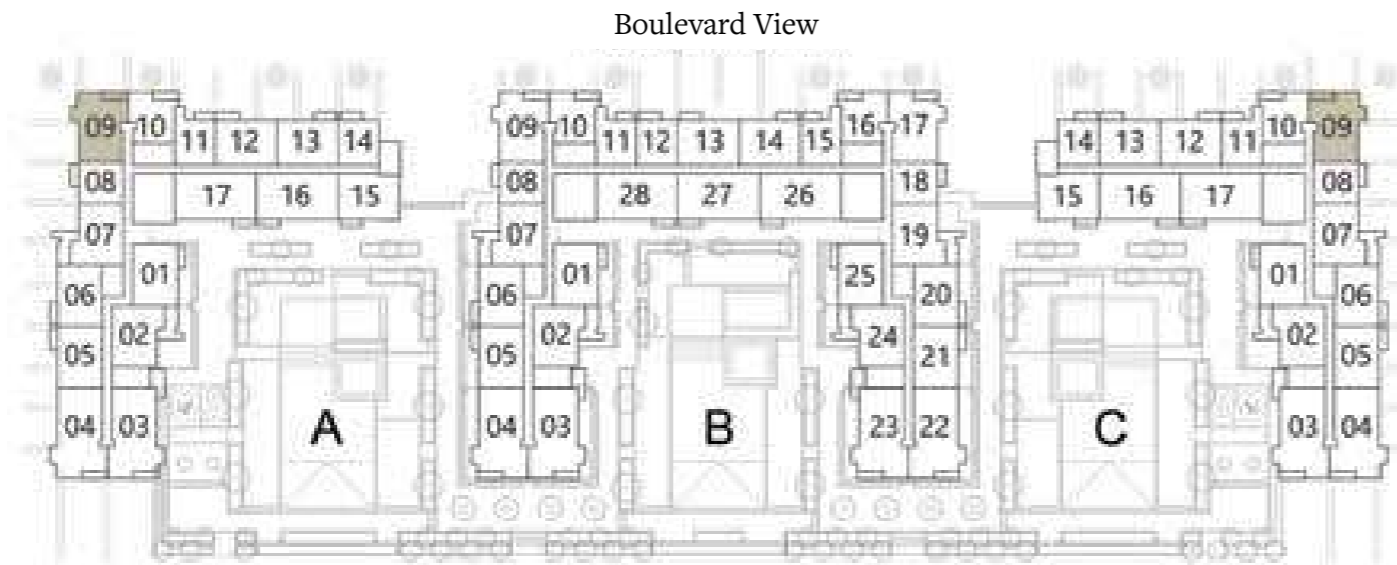

2 BEDROOM - T3A
BLOCK A, C

Levels	Units
04	A-409, C-409
05	A-509, C-509
06	A-609, C-609
07	A-709, C-709
08	A-809, C-809
Suite Area	1487 sq. ft. / 138.16 sq. m.
Terrace Area	85 sq. ft. / 7.92 sq. m.
Total Area	1572 sq. ft. / 146.08 sq. m.

Level 04-07