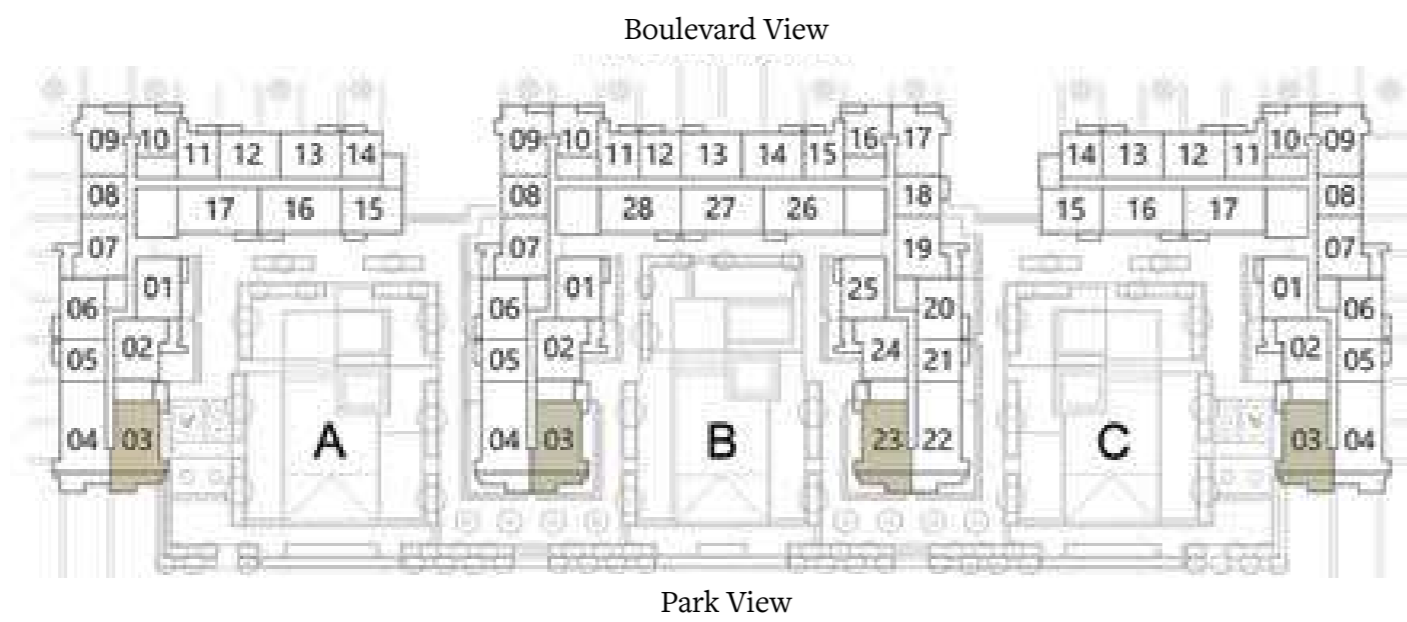

2 BEDROOM - T6A
BLOCK A, B, C

Levels	Units
08	A-803, C-803

Suite Area	1581 sq. ft. / 146.87 sq. m.
Terrace Area	540 sq. ft. / 50.17 sq. m.
Total Area	2121 sq. ft. / 197.04 sq. m.

Levels	Units
08	B-803, B-823

Suite Area	1582 sq. ft. / 146.93 sq. m.
Terrace Area	540 sq. ft. / 50.17 sq. m.
Total Area	2122 sq. ft. / 197.10 sq. m.

Level 08