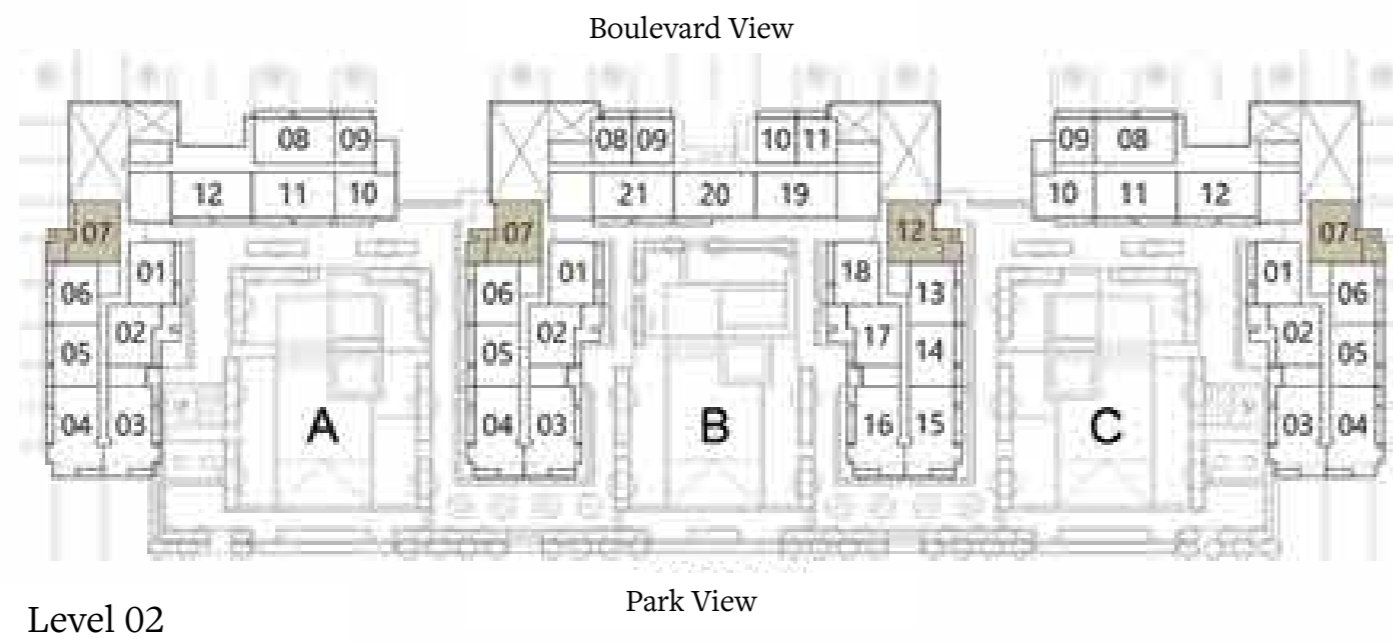

2 BEDROOM - T2D

BLOCK A, B, C

Levels	Units
02	A-207, B-207, B-212, C-207
Suite Area	1349 sq. ft. / 125.36 sq. m.
Terrace Area	333 sq. ft. / 30.96 sq. m.
Total Area	1682 sq. ft. / 156.32 sq. m.