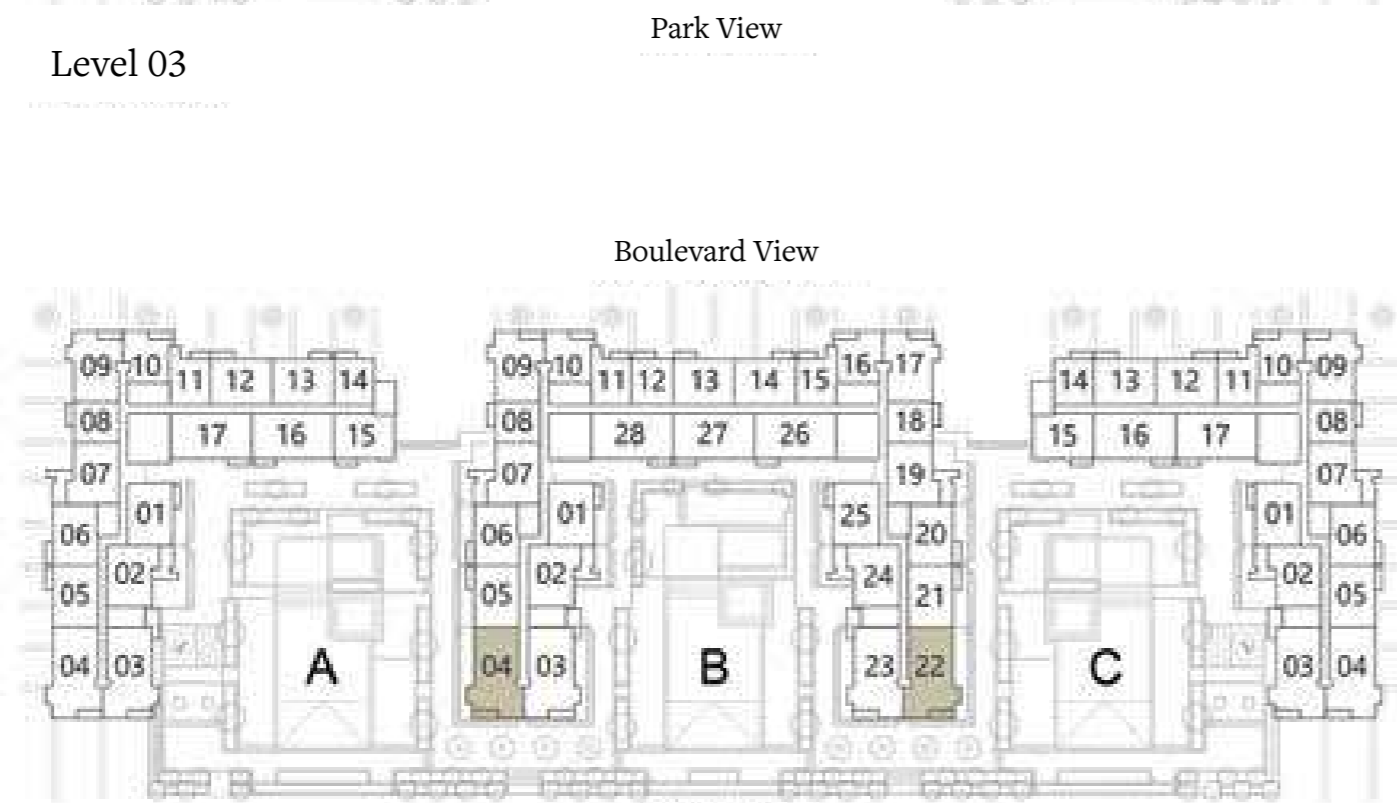

3 BEDROOM - T2A
BLOCK B

Levels	Units
03	B-304, B-322
04	B-404, B-422
05	B-504, B-522
06	B-604, B-622
07	B-704, B-722
Suite Area	1903 sq. ft. / 176.81 sq. m.
Terrace Area	87 sq. ft. / 8.05 sq. m.
Total Area	1990 sq. ft. / 184.86 sq. m.