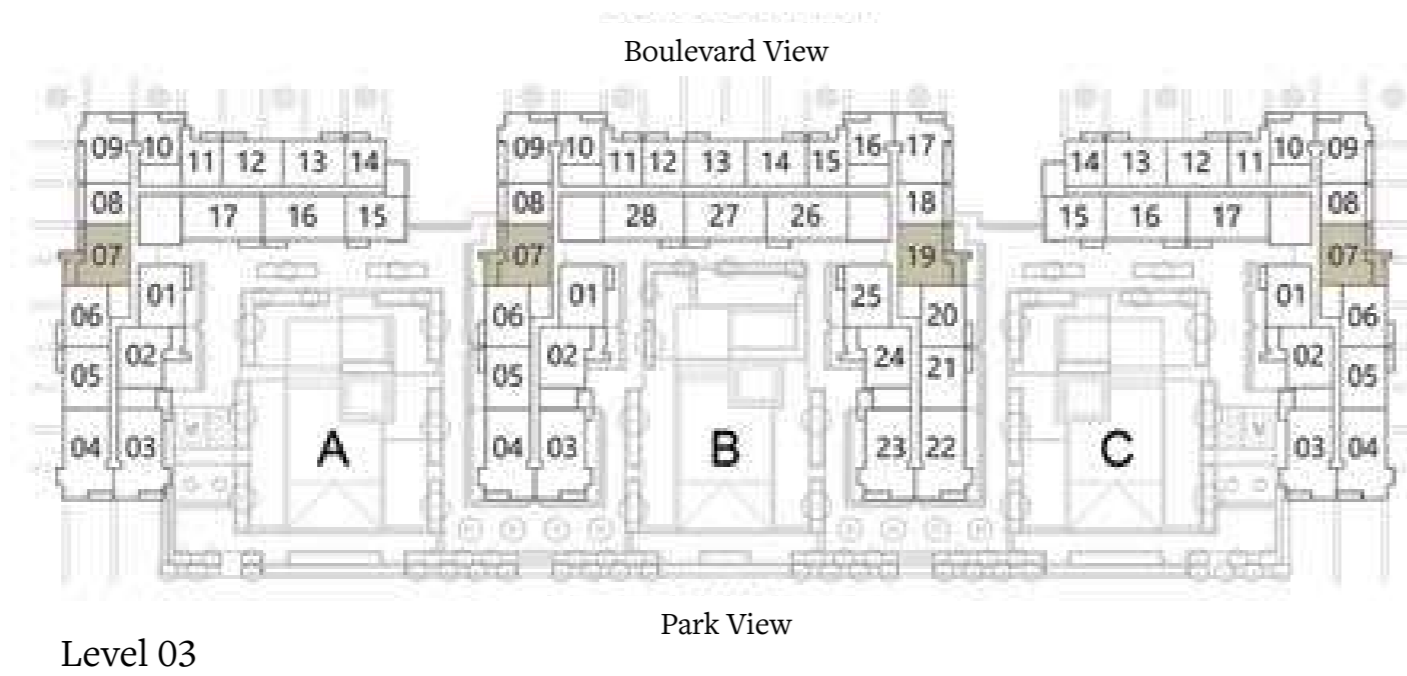

2 BEDROOM - T2E
BLOCK A, B, C

Levels	Units
03	A-307, B-307, B-319, C-307
Suite Area	1350 sq. ft. / 125.38 sq. m.
Terrace Area	341 sq. ft. / 31.64 sq. m.
Total Area	1691 sq. ft. / 157.02 sq. m.