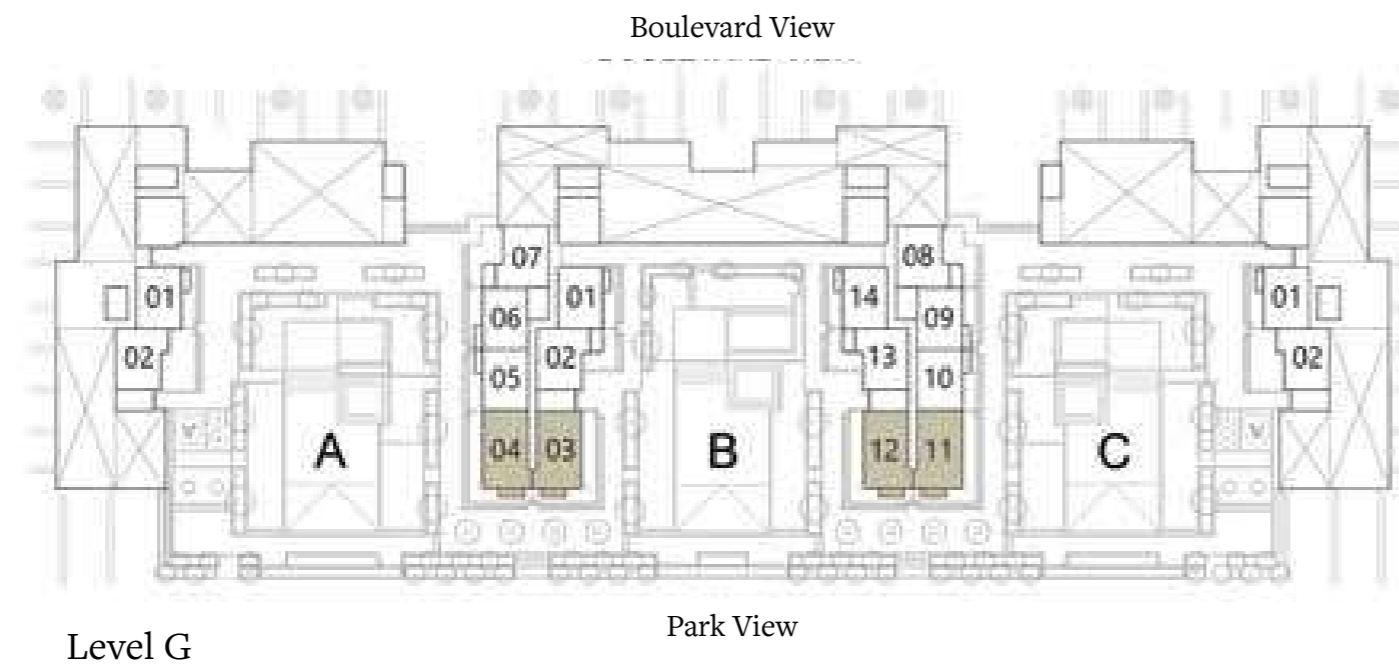

3 BEDROOM - T3A
BLOCK B

Levels	Units
G	B-G03, B-G12

Suite Area	1680 sq. ft. / 156.04 sq. m.
Terrace Area	889 sq. ft. / 82.59 sq. m.
Total Area	2569 sq. ft. / 238.63 sq. m.

Levels	Units
G	B-G04, B-G11

Suite Area	1675 sq. ft. / 155.59 sq. m.
Terrace Area	885 sq. ft. / 82.18 sq. m.
Total Area	2560 sq. ft. / 237.77 sq. m.