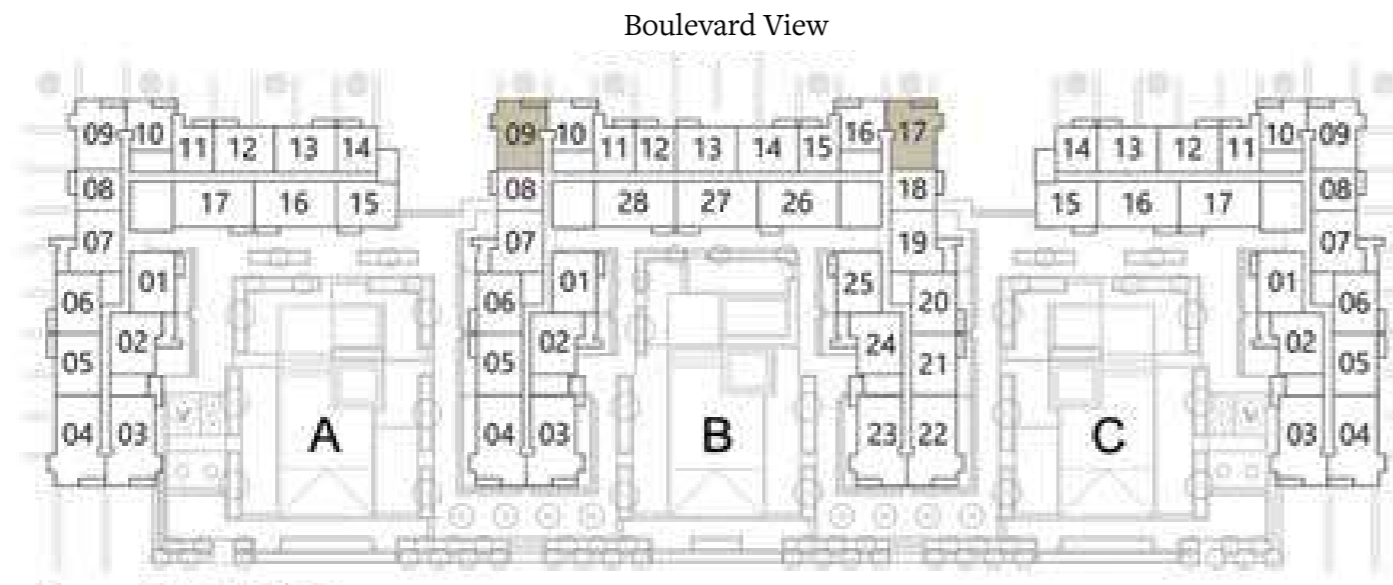

2 BEDROOM - T7A
BLOCK B

Levels	Units
04	B-409, B-417
05	B-509, B-517
06	B-609, B-617
07	B-709, B-717
08	B-809, B-817
Suite Area	1484 sq. ft. / 137.84 sq. m.
Terrace Area	87 sq. ft. / 8.05 sq. m.
Total Area	1571 sq. ft. / 145.89 sq. m.

Level 04-07