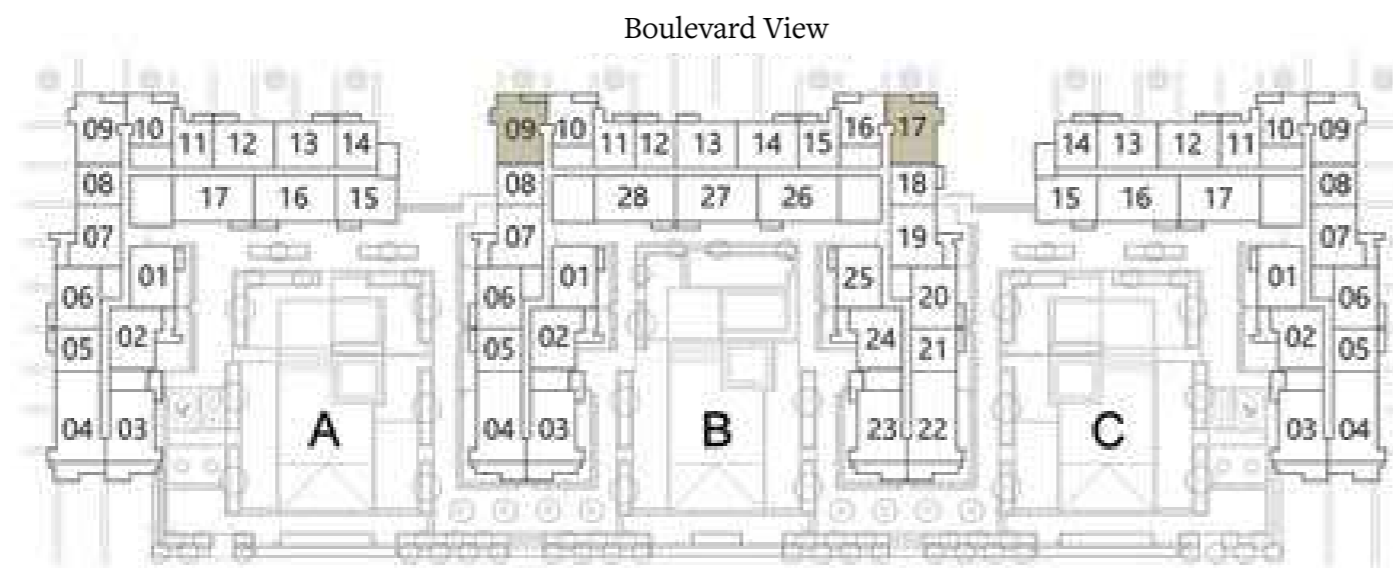

2 BEDROOM - T7A
BLOCK B

Levels	Units
04	B-409, B-417
05	B-509, B-517
06	B-609, B-617
07	B-709, B-717
08	B-809, B-817
Suite Area	1484 sq. ft. / 137.84 sq. m.
Terrace Area	87 sq. ft. / 8.05 sq. m.
Total Area	1571 sq. ft. / 145.89 sq. m.

Level 08