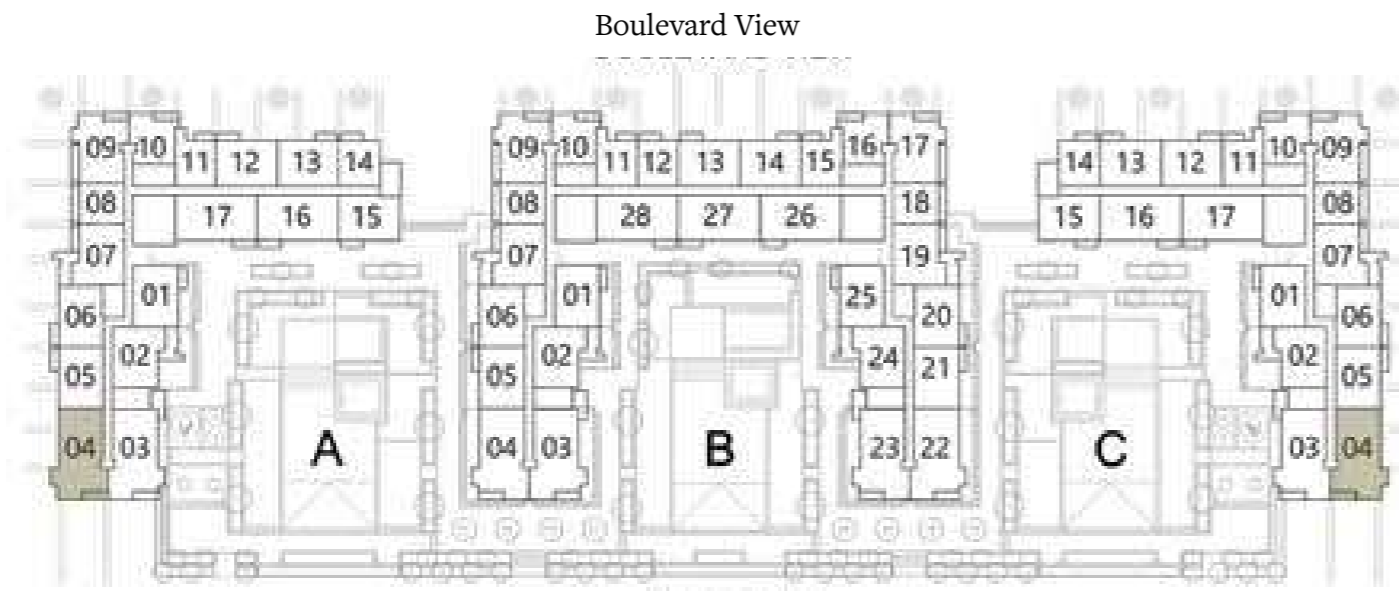

3 BEDROOM - T2E
BLOCK A, C

Levels	Units
03	A-304, C-304
04	A-404, C-404
05	A-504, C-504
06	A-604, C-604
07	A-704, C-704
Suite Area	1907 sq. ft. / 177.20 sq. m.
Terrace Area	85 sq. ft. / 7.92 sq. m.
Total Area	1992 sq. ft. / 185.12 sq. m.

Level 03